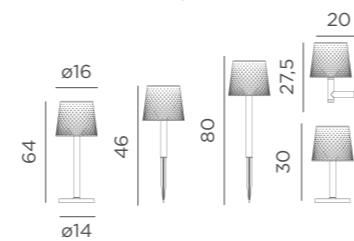

Recycled Plastic

Packaging: 23,5 x 22 x 16,5 cm

Gross Weight (with packaging): 0,7kg

White | REF: LUMGRE080BXSNNW

Black | REF: LUMGRE080NXSNNW

5 lamps in 1

Dimensions (cm)

MADE OF RECYCLED MATERIALS