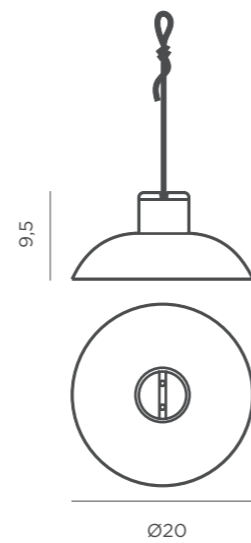

Hanging product

Rope: 150cm

ABS

Packaging: 20 x 20 x 20 cm

Gross Weight (with packaging): 0,5kg

- Green | REF: LUMSYR020VDWLNW
- Mustard | REF: LUMSYR020AMWLNW
- Recycled blue | REF: LUMSYR020AZWLCR
- Beige | REF: LUMSYR020BEWLNW
- Anthracite | REF: LUMSYR020ANWLNW
- Recycled multicolour | REF: LUMSYR020BXWLCR