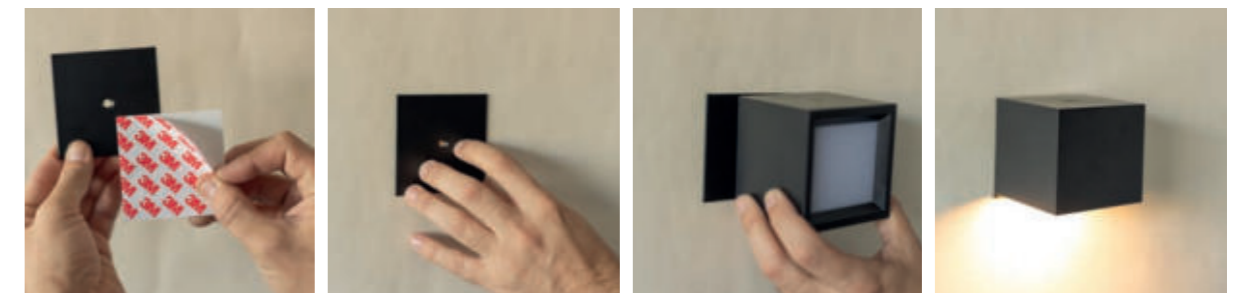

Box 8

BOX 8

🔋 RECHARGEABLE BATTERY

- 🏠 IP20 Indoor use
- 🔋 Rechargeable Battery Electric Charge (Power adapter not included)
- 💡 Warm Light (included)
- lm 300 lm
- 🔊 Dimmable
- 🧲 Magnetic Anchor
- ✂ Without electrical installation
- 🔗 Easy Installation (Adhesive Pads or Screws)
- **M** ABS
- 📦 Packaging: 8,5 x 8,2 x 10,8 cm
- 📦 Gross Weight (with packaging): 0,325kg

Black | ● REF: LUMBOX080NXWLNW
White | ○ REF: LUMBOX080BXWLNW