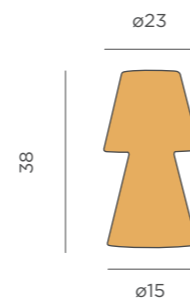

JUTE CABLE

REF: LUMLOLO40XXOCNW

- IP54 Outdoor & Indoor use
- Bulb E27 (not included)
- M Rattan

- Packaging: 24 x 24 x 39 cm
- Gross Weight (with packaging): 1,1kg