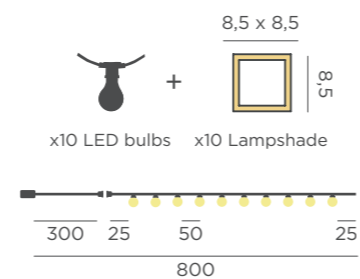

VEGA GARLAND

CABLE & SOLAR & RECHARGEABLE BATTERY

REF: LUMVGA800XXSCNW

- IP44 Outdoor & Indoor use
- Solar + Rechargeable Battery Electric Charge + Cable
- Warm Light (included)
- 35 lumens per bulb
- Connectable (Output cable)

- Solar panel included
- Twilight sensor
- Bamboo | PVC
- Packaging: 43,5 x 17 x 15 cm
- Gross Weight (with packaging): 0,9 kg