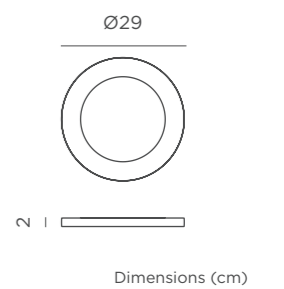

PAPAYA 30

SOLAR & MAGNETIC RECHARGEABLE BATTERY

- Outdoor use
- Solar + Magnetic rechargeable battery
- Warm Light (included)
- White Light (included)
- RGB Light (included)
- 800 lm
- Remote control (included)

REF: LUMPPY030XXSLNW

- Dimmable
- Floating & submersible
- Integrated solar panel
- Polycarbonate
- Packaging: 29,5 x 4,3 x 29,5 cm
- Gross Weight (with packaging): 1,16kg