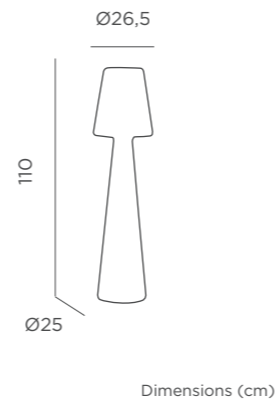

Lola 110

LOLA 110

RECHARGEABLE BATTERY

- IP65 Outdoor & Indoor use
- Rechargeable Battery Electric Charge (Power adapter not included)
- White Light (included)
- RGB Light (included)
- 110 lm
- Remote control (included)

REF: LUMLL110WLNW

- Dimmable
- Led tube lighting (included)
- M Polyethylene
- Packaging: 27,5 x 27,5 x 112 cm
- Gross Weight (with packaging): 4,2kg

CABLE

- IP65 Outdoor & Indoor use
- 1.600 lm
- Led tube lighting (included)

REF: LUMLL110OFNW

- M Polyethylene
- Packaging: 27,5 x 27,5 x 112 cm
- Gross Weight (with packaging): 4,2kg

CABLE

- IP65 Outdoor & Indoor use
- 1.600 lm
- Led tube lighting (included)

REF: LUMLL110OCNW

- M Polyethylene
- Packaging: 26,5 x 26,5 x 111,5 cm
- Gross Weight (with packaging): 4,2kg

LOLA 200