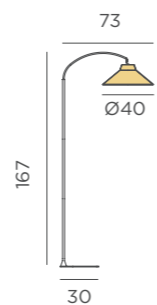

Niza 165

NIZA 165

RECHARGEABLE BATTERY

- IP54 Outdoor & Indoor use
- Rechargeable Battery Electric Charge (Power adapter not included)
- Warm Light (included)
- Im 900 lm
- Remote control (included)

REF: LUMNIZ165NXWLNW

- Dimmable
- Rechargeable bulb Cherry (included)
- Seagrass | Lacquered Iron (black colour)
- Packaging: 28 x 43,9 x 47,5 cm
- Gross Weight (with packaging): 6,7kg