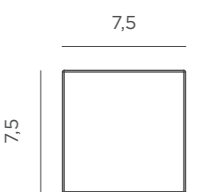

BOX 8

🔋 RECHARGEABLE BATTERY

- 🏠 IP20 Indoor use
- 🔋 Rechargeable Battery Electric Charge (Power adapter not included)
- 💡 Warm Light (included)
- lm 300 lm
- 🔊 Dimmable
- 🧲 Magnetic Anchor
- ✂ Without electrical installation
- 🔗 Easy Installation (Adhesive Pads or Screws)
- **M** ABS
- 📦 Packaging: 8,5 x 8,2 x 10,8 cm
- 📦 Gross Weight (with packaging): 0,325kg

Black | ● REF: LUMBOX080NXWLNW
White | ○ REF: LUMBOX080BXWLNW

Dimensions (cm)