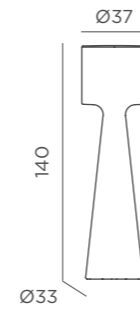

Grace 140

GRACE 140

RECHARGEABLE BATTERY

- IP54 Outdoor & Indoor use
- Rechargeable Battery Electric Charge (Power adapter not included)
- White Light (included)
- RGB Light (included)
- 115 lm
- Remote control (included)

REF: LUMGC140WLNW

- Dimmable
- Led tube lighting (included)
- M Polyethylene
- Packaging: 38 x 38 x 138 cm
- Gross Weight (with packaging): 6,5kg

CABLE

- IP65 Outdoor & Indoor use
- White Light (included)
- 1.800 lm
- Led tube lighting (included)

REF: LUMGC140OFNW

- M Polyethylene
- Packaging: 38 x 38 x 138 cm
- Gross Weight (with packaging): 6,5kg

CABLE

- IP65 Outdoor & Indoor use
- Warm Light (included)
- 1.800 lm
- Led tube lighting (included)

REF: LUMGC140OCNW

- M Polyethylene
- Packaging: 38 x 38 x 138 cm
- Gross Weight (with packaging): 6,5kg

Dimensions (cm)

Grace 170

GRACE 170

RECHARGEABLE BATTERY

- IP65 Outdoor & Indoor use
- Rechargeable Battery Electric Charge (Power adapter not included)
- White Light (included)
- RGB Light (included)
- 135 lm
- Remote control (included)

REF: LUMGC170WLNW

- Dimmable
- Led tube lighting (included)
- M Polyethylene
- Packaging: 46 x 46 x 170 cm
- Gross Weight (with packaging): 8,5kg

CABLE

- IP65 Outdoor & Indoor use
- White Light (included)
- 2.200 lm
- Led tube lighting (included)

REF: LUMGC170OFNW

- M Polyethylene
- Packaging: 46 x 46 x 170 cm
- Gross Weight (with packaging): 8,5kg

CABLE

- IP65 Outdoor & Indoor use
- Warm Light (included)
- 2.200 lm
- Led tube lighting (included)

REF: LUMGC170OCNW

- M Polyethylene
- Packaging: 46 x 46 x 170 cm
- Gross Weight (with packaging): 8,5kg