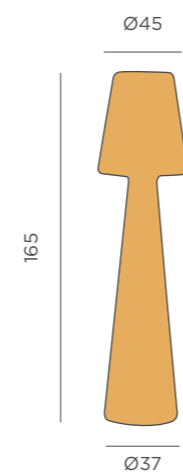

JUTE CABLE

- IP54 Outdoor & Indoor use
- 💡 Bulb E27 (not included)
- 📏 Rattan | Metal (weight stability included)

REF: LUMLOL165XXOCNW

- 📦 Packaging: 46 x 46 x 166 cm
- 📦 Gross Weight (with packaging): 7,4kg

Dimensions (cm)