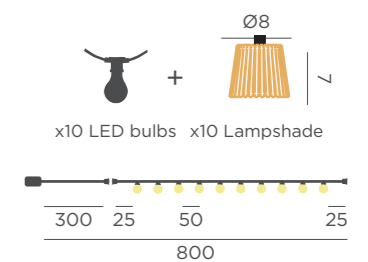

Dimensions (cm)

JUTE CABLE

- IP44 Outdoor & Indoor use
- Warm Light (included)
- 35 lm (lumens per bulb)
- Connectable

REF: LUMOKG800XXOCNW

- Bamboo | Jute cable
- Packaging: 40,5 x 16 x 10,5 cm
- Gross Weight (with packaging): 0,9kg