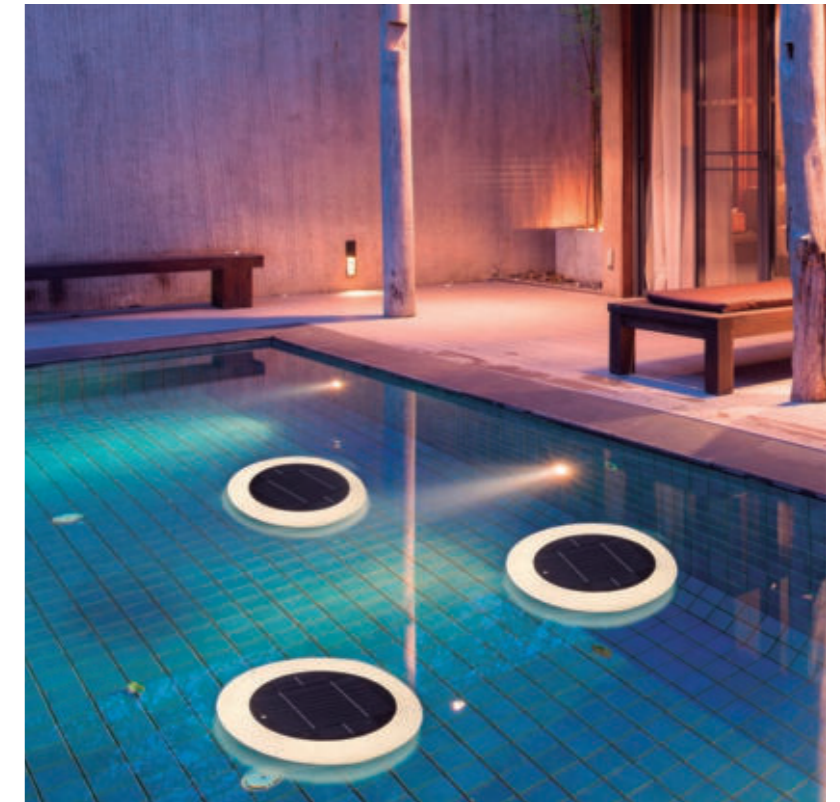

PAPAYA 12

MAGNETIC RECHARGEABLE BATTERY

- Outdoor use
- Magnetic rechargeable battery
- Warm Light (included)
- White Light (included)
- RGB Light (included)
- 800 lm

REF: LUMPPY012XXWLNW

- Remote control (included)
- Dimmable
- Floating & submersible
- Polycarbonate
- Packaging: 12,5 x 12,5 x 5,3 cm
- Gross Weight (with packaging): 0,6kg

PAPAYA 30

SOLAR & MAGNETIC RECHARGEABLE BATTERY

- Outdoor use
- Solar + Magnetic rechargeable battery
- Warm Light (included)
- White Light (included)
- RGB Light (included)
- 800 lm
- Remote control (included)

REF: LUMPPY030XXSLNW

- Dimmable
- Floating & submersible
- Integrated solar panel
- Polycarbonate
- Packaging: 29,5 x 4,3 x 29,5 cm
- Gross Weight (with packaging): 1,16kg