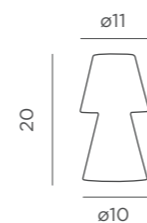

LOLA 20

RECHARGEABLE BATTERY

- IP43 Outdoor & Indoor use
- Rechargeable Battery Electric Charge (Power adapter not included)
- White Light (included)
- RGB Light (included)
- 18 lm

REF: LUMLL020WLNW

- Touch control
- PC
- Packaging: 11,4 x 11,4 x 21,1 cm
- Gross Weight (with packaging): 0,3kg

Dimensions (cm)