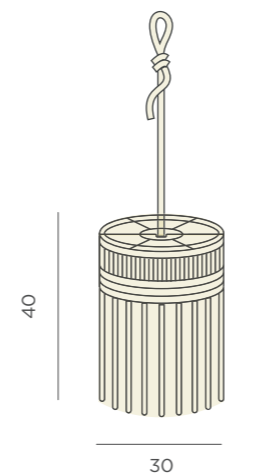

MYKONOS HANG BATTERY

🔋 RECHARGEABLE BATTERY

- 🌿 **IP54** Outdoor & Indoor use
- 🔌 Rechargeable Battery Electric Charge (Power adapter not included)
- 💡 Warm Light (included)
- 💡 900 lm
- 📶 Remote control (included)
- 📶 Dimmable

White | ○ REF: LUMMKNO40XXWLNW

- 🔌 Rechargeable bulb Cherry included
- 📏 Hanging product
- 📏 Rope: 300 cm
- 📏 M Cotton
- 📏 Packaging: 32 x 32 x 12 cm
- 📏 Gross Weight (with packaging): 1kg

Dimensions (cm)