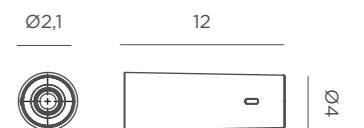

Dimensions (cm)

Compatible with Magnetic Hanging Roll Accessory (sold separately) | pag 202