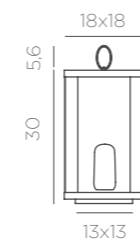

Siroco 30

SIROCO 30

RECHARGEABLE BATTERY

- Outdoor & Indoor use
- Rechargeable Battery Electric Charge (Power adapter not included)
- Warm Light Mode
- Flame effect led light Mode
- 200 lm
- Remote control (included)

REF: LUMSRC030BXWLNW

- Dimmable
- Candy lamp (included)
- Lacquered Iron (black colour)
- Packaging: 31,3 x 19 x 19 cm
- Gross Weight (with packaging): 1,9kg

Dimensions (cm)