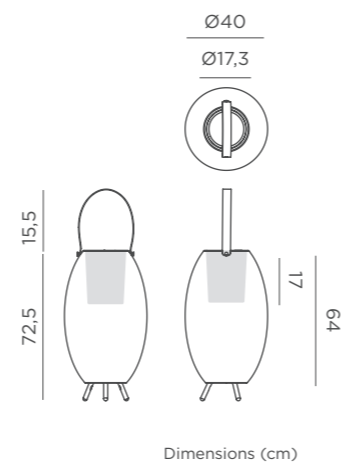

APOLO 70

RECHARGEABLE BATTERY

REF: LUMAPLO70XXPLNW

- Outdoor & Indoor use
- Rechargeable Battery Electric Charge (Power adapter not included)
- White Light (included)
- RGB Light (included)
- 150 lm
- Remote control (included)

- Dimmable
- Play music
- x1 Speaker
- Polyurethane | Synthetic leather handle
- Packaging: 40 x 40 x 70,5 cm
- Gross Weight (with packaging): 4,6kg