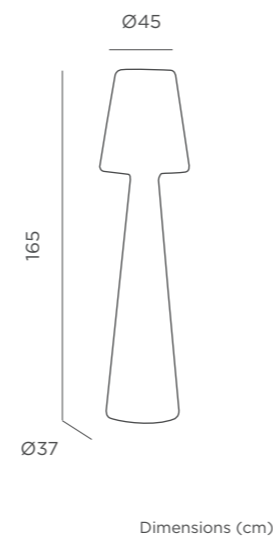

Lola 165

LOLA 165

🔌 RECHARGEABLE BATTERY

- IP65 Outdoor & Indoor use
- 🔌 Rechargeable Battery Electric Charge (Power adapter not included)
- 💡 White Light (included)
- 🌈 RGB Light (included)
- 💡 135 lm
- 📡 Remote control (included)

REF: LUMLL165WLNW

- 📏 Dimmable
- 💡 Led tube lighting (included)
- M Polyethylene
- 📏 Packaging: 45,5 x 45,5 x 166 cm
- 📦 Gross Weight (with packaging): 11kg

🔌 CABLE

- IP65 Outdoor & Indoor use
- 💡 White Light (included)
- 💡 2.200 lm
- 💡 Led tube lighting (included)

REF: LUMLL165OFNW

- M Polyethylene
- 📏 Packaging: 45,5 x 45,5 x 166 cm
- 📦 Gross Weight (with packaging): 11kg

🔌 CABLE

- IP65 Outdoor & Indoor use
- 💡 Warm Light (included)
- 💡 2.200 lm
- 💡 Led tube lighting (included)

REF: LUMLL165OCNW

- M Polyethylene
- 📏 Packaging: 45,5 x 45,5 x 166 cm
- 📦 Gross Weight (with packaging): 11kg