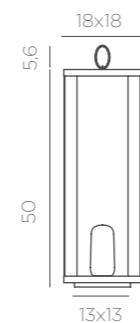

Siroco 50

SIROCO 50

RECHARGEABLE BATTERY

- Outdoor & Indoor use
- Rechargeable Battery Electric Charge (Power adapter not included)
- Warm Light Mode
- Flame effect led light Mode
- 200 lm
- Remote control (included)

REF: LUMSRC050BXWLNW

- Dimmable
- Candy lamp (included)
- Lacquered Iron (black colour)
- Packaging: 51,3 x 19 x 19 cm
- Gross Weight (with packaging): 2,5kg

Dimensions (cm)