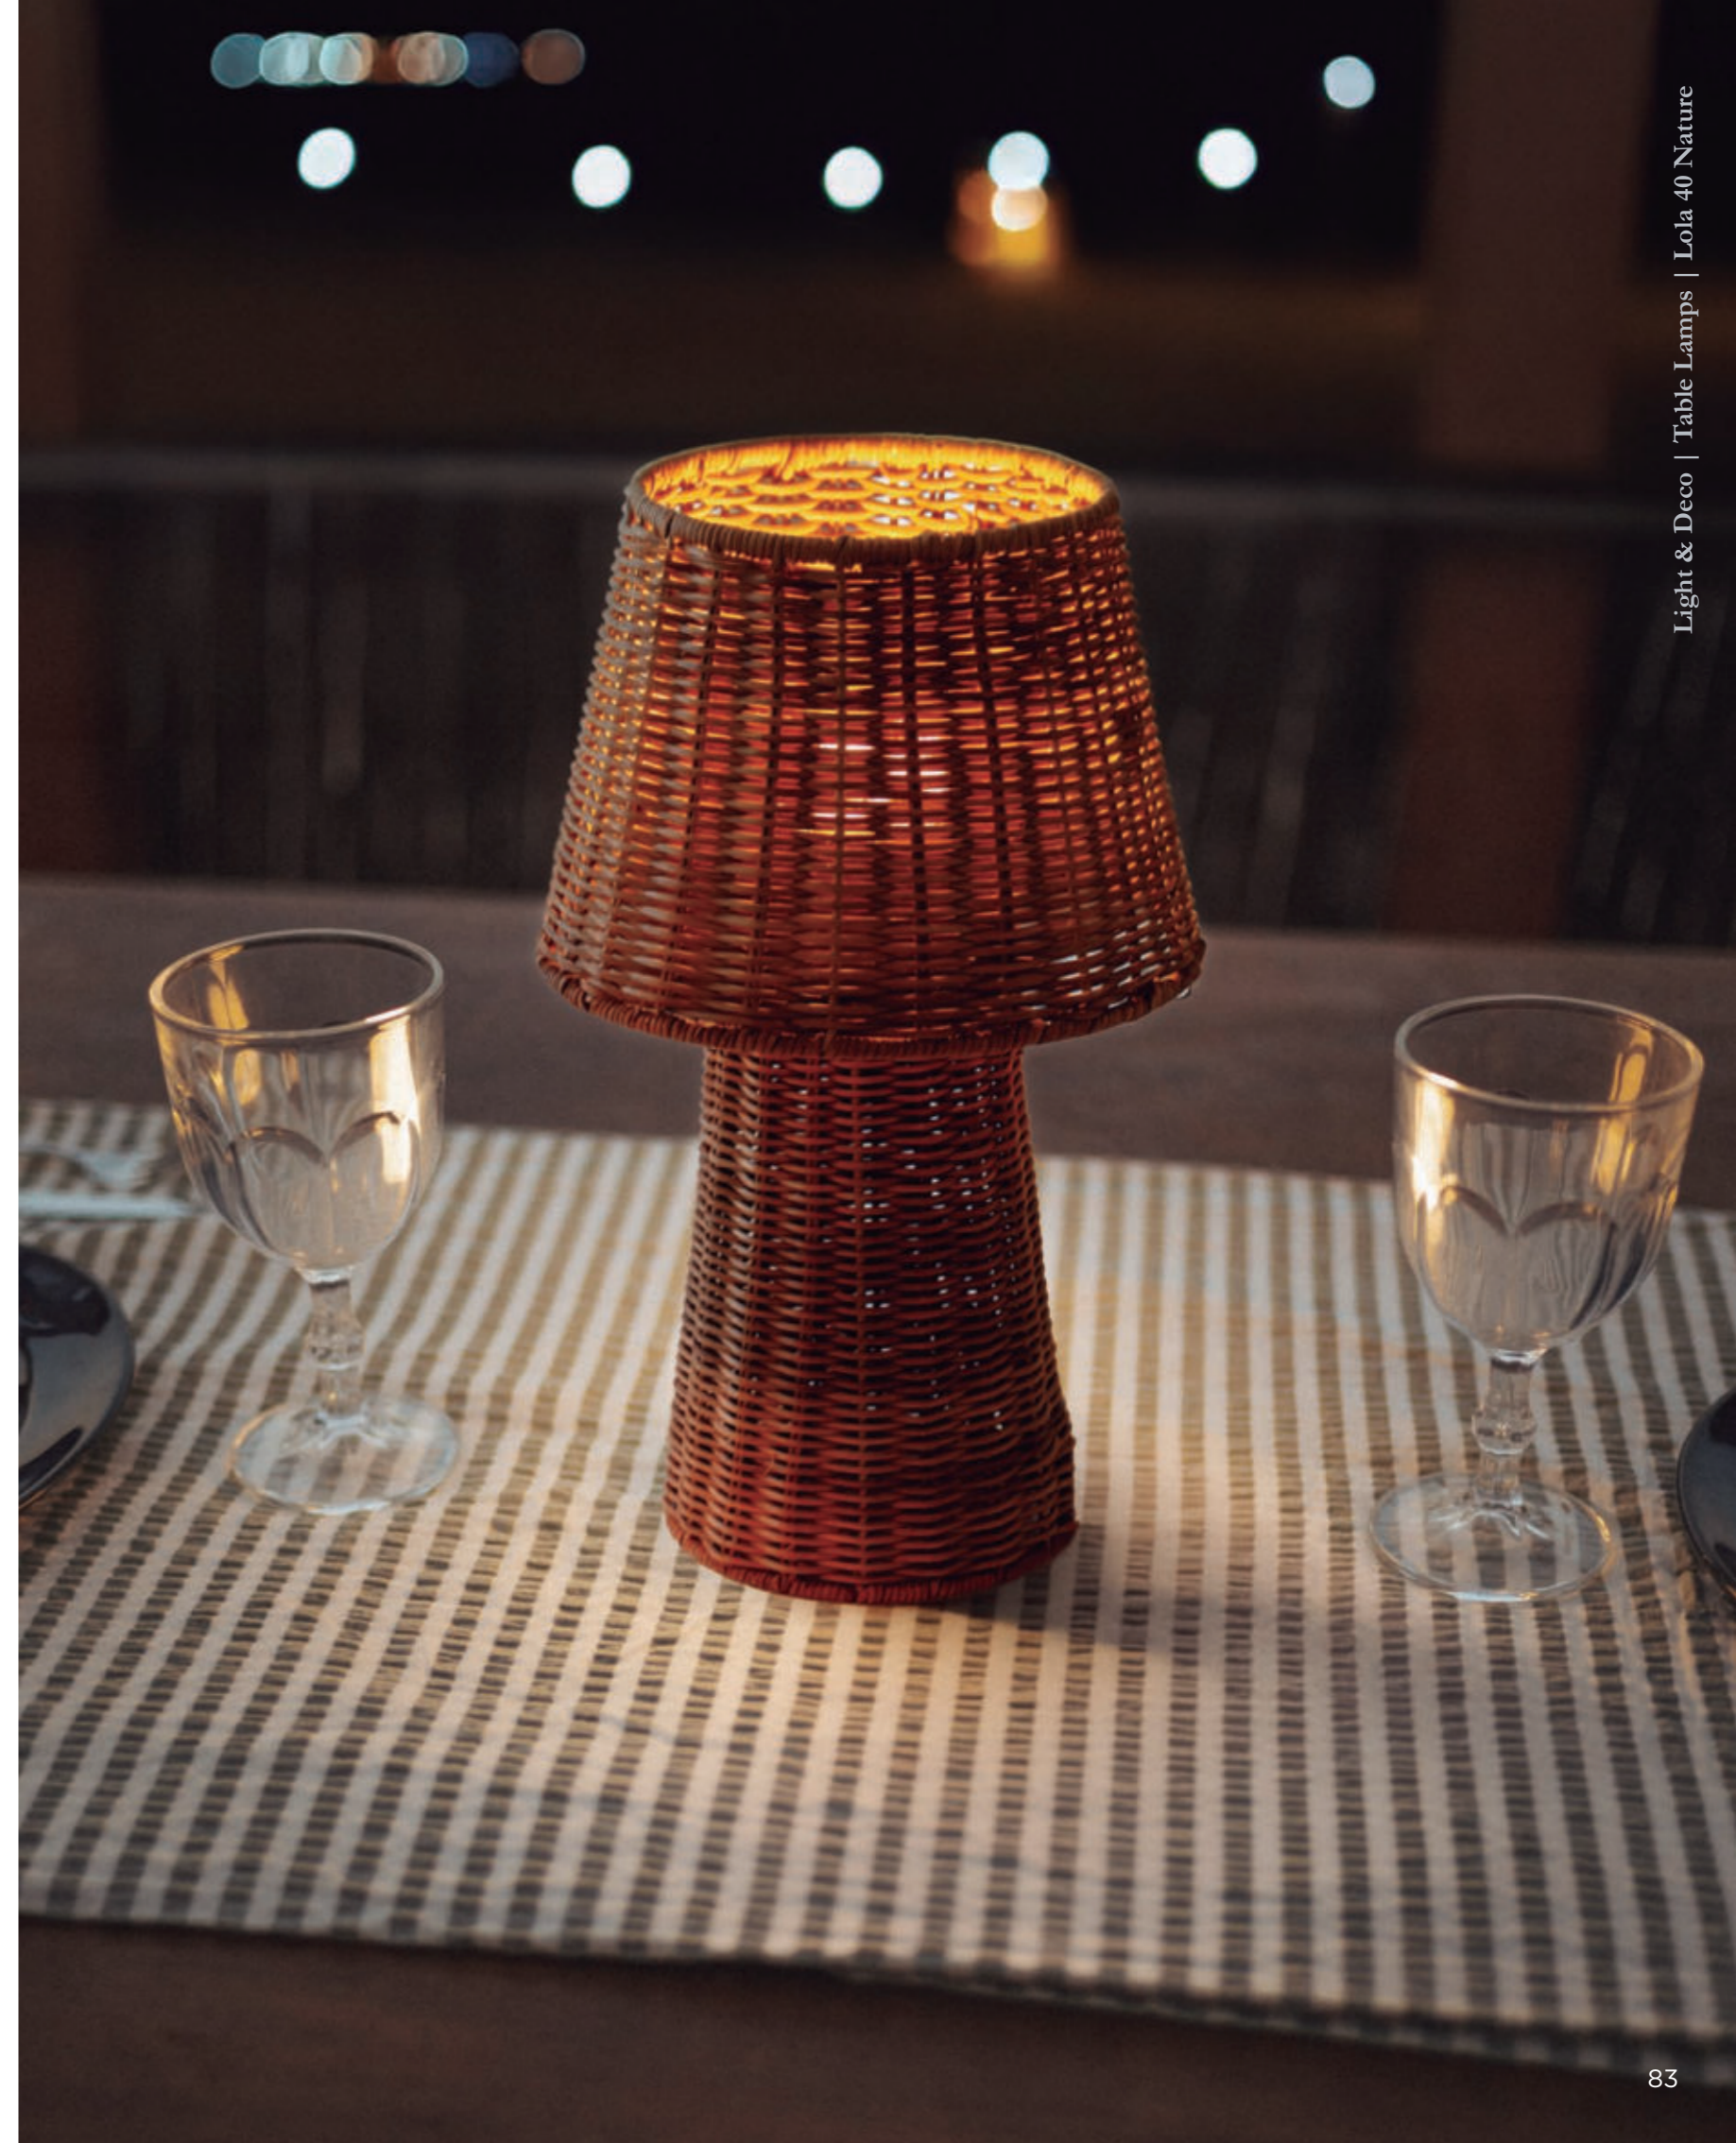

### JUTE CABLE

REF: LUMLOLO40XXOCNW

- IP54 Outdoor & Indoor use
- Bulb E27 (not included)
- M Rattan

- Packaging: 24 x 24 x 39 cm
- Gross Weight (with packaging): 1,1kg

Dimensions (cm)