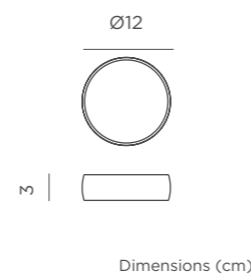

PAPAYA 12

MAGNETIC RECHARGEABLE BATTERY

- Outdoor use
- Magnetic rechargeable battery
- Warm Light (included)
- White Light (included)
- RGB Light (included)
- 800 lm

REF: LUMPPY012XXWLNW

- Remote control (included)
- Dimmable
- Floating & submersible
- Polycarbonate
- Packaging: 12,5 x 12,5 x 5,3 cm
- Gross Weight (with packaging): 0,6kg