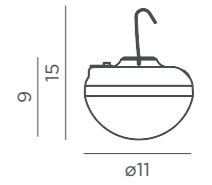

White | ○ REF: LUMCHE011BCWLNW

Dimensions (cm)