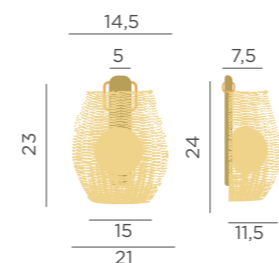

- Dimmable
- Rechargeable bulb Cherry (included)
- Rattan
- Packaging: 27,5 x 21,2 x 16,3 cm
- Gross Weight (with packaging): 0,96kg

Dimensions (cm)