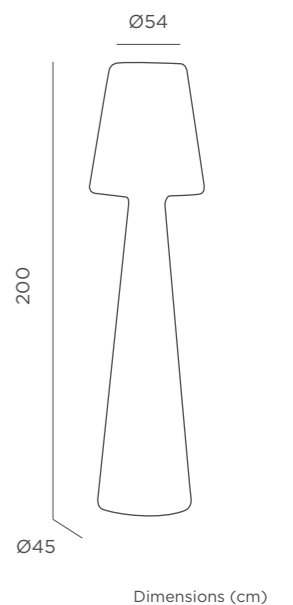

Lola 110

LOLA 110

RECHARGEABLE BATTERY

- IP65 Outdoor & Indoor use
- Rechargeable Battery Electric Charge (Power adapter not included)
- White Light (included)
- RGB Light (included)
- 110 lm
- Remote control (included)

REF: LUMLL110WLNW

- Dimmable
- Led tube lighting (included)
- M Polyethylene
- Packaging: 27,5 x 27,5 x 112 cm
- Gross Weight (with packaging): 4,2kg

CABLE

- IP65 Outdoor & Indoor use
- 1.600 lm
- Led tube lighting (included)

REF: LUMLL110OFNW

- M Polyethylene
- Packaging: 27,5 x 27,5 x 112 cm
- Gross Weight (with packaging): 4,2kg

CABLE

- IP65 Outdoor & Indoor use
- 1.600 lm
- Led tube lighting (included)

REF: LUMLL110OCNW

- M Polyethylene
- Packaging: 26,5 x 26,5 x 111,5 cm
- Gross Weight (with packaging): 4,2kg

Lola 200

LOLA 200

CABLE

- IP65 Outdoor & Indoor use
- White Light (included)
- 2.200 lm
- Led tube lighting (included)

REF: LUMLL200OFNW

- M Polyethylene
- Packaging: 55,5 x 55,5 x 204 cm
- Gross Weight (with packaging): 17kg

CABLE

- IP65 Outdoor & Indoor use
- Warm Light (included)
- 2.200 lm
- Led tube lighting (included)

REF: LUMLL200OCNW

- M Polyethylene
- Packaging: 55,5 x 55,5 x 204 cm
- Gross Weight (with packaging): 17kg