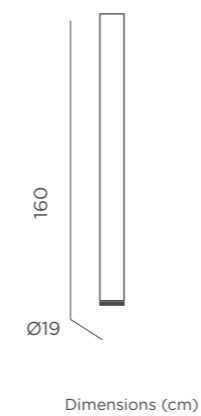

JUTE CABLE

- IP65 Outdoor & Indoor use
- Warm Light (included)
- 2.200 lm
- Led tube lighting (included)

REF: LUMFT1600CNW

- M Polyethylene | Metal (weight stability included)
- Packaging: 19,5 x 19,5 x 165 cm
- Gross Weight (with packaging): 6,2kg