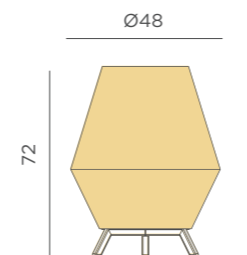

Sisine 70

SISINE 70

RECHARGEABLE BATTERY

- IP54 Outdoor & Indoor use
- Rechargeable Battery Electric Charge (Power adapter not included)
- Warm Light (included)
- lm 900 lm
- Remote control (included)

REF: LUMSIS070XXWLNW

- Dimmable
- Rechargeable bulb Cherry (included)
- Seagrass
- Packaging: 50,4 x 50,4 x 74 cm
- Gross Weight (with packaging): 3,34kg

Dimensions (cm)

JUTE CABLE

- IP65 Outdoor & Indoor use
- Warm Light (included)
- White Light (included)
- lm 610 lm
- Remote control (included)

- Dimmable
- Seagrass
- Packaging: 50,4 x 50,4 x 74 cm
- Gross Weight (with packaging): 3,8kg

REF: LUMSIS070XXIONW