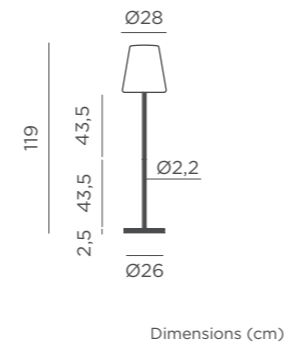

Lola Slim 120

LOLA SLIM 120

SOLAR & RECHARGEABLE BATTERY

- IP65 Outdoor & Indoor use
- Solar + Rechargeable Battery Electric Charge (Power adapter not included)
- Warm Light (included)
- White Light (included)
- RGB Light (included)
- Im 600 lm
- Remote control (included)
- Dimmable
- Twilight sensor
- **M** Lacquered Iron | Polyethylene
- Packaging: 39 x 39 x 39,5 cm
- Gross Weight (with packaging): 7kg

- Anthracite | ● REF: LUMLLS120ANSSNW
- Brass | ● REF: LUMLLS120BRSSNW