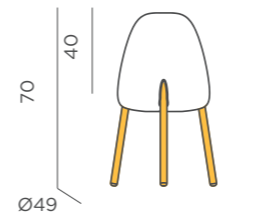

Rocket 70

ROCKET 70

☀️ + 🔋 SOLAR & RECHARGEABLE BATTERY

- IP65 Outdoor & Indoor use
- ☀️ Solar + Rechargeable Battery Electric Charge (Power adapter not included)
- 💡 Warm Light (included)
- 💡 White Light (included)
- 💡 RGB Light (included)
- lm 600 lm

🪵 JUTE CABLE

- IP65 Outdoor & Indoor use
- 💡 Warm Light (included)
- 💡 White Light (included)
- lm 860 lm
- 📱 Remote control (included)

REF: LUMRCK70SSNW

- 📱 Remote control (included)
- 📊 Dimmable
- 🌙 Twilight sensor
- M Beechwood | Polyethylene
- 📦 Packaging: 37,5 x 37,5 x 43 cm
- 📦 Gross Weight (with packaging): 3kg

REF: LUMRCK070INOUTNW

- 📊 Dimmable
- M Beechwood | Polyethylene
- 📦 Packaging: 37,5 x 37,5 x 43 cm
- 📦 Gross Weight (with packaging): 3kg

Dimensions (cm)