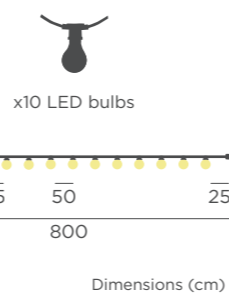

### JUTE CABLE

- IP44 Outdoor & Indoor use
- Warm Light (included)
- lm 35 lm (lumens per bulb)
- Connectable

- Jute cable |  REF: LUMGASXXOCNW

- M PVC | Jute cable
- Packaging: 28,5 x 15 x 12 cm
- Gross Weight (with packaging): 1,25kg