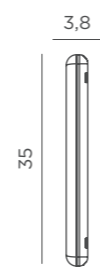

Dimensions (cm)