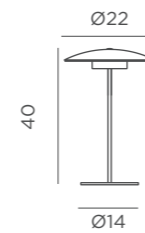

- White | ○ REF: LUMSDN040BXWLNW
- Anthracite | ● REF: LUMSDN040ANWLNW

Dimensions (cm)

SARDINIA 40