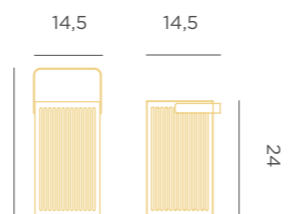

OKINAWA LANTERN

SOLAR & RECHARGEABLE BATTERY

- IP54 Outdoor & Indoor use
- Solar + Rechargeable Battery Electric Charge (Power adapter not included)
- Warm Light (included)
- 900 lm
- Remote control (included)
- Dimmable

REF: LUMOKLO24XXSLNW

- Rechargeable bulb Cherry (included)
- Integrated solar panel
- Bamboo | Metal Handle (anthracite colour)
- Packaging: 16 x 16 x 25,5 cm
- Gross Weight (with packaging): 1,3kg