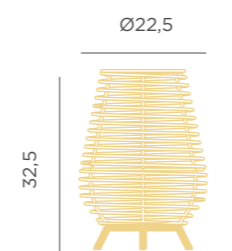

BOSSA 30

RECHARGEABLE BATTERY

- IP54 Outdoor & Indoor use
- Rechargeable Battery Electric Charge (Power adapter not included)
- Warm Light (included)
- 900 lm
- Remote control (included)

REF: LUMBOS030XXWLNW

- Dimmable
- Rechargeable bulb Cherry (included)
- Rattan
- Packaging: 27 x 27 x 40 cm
- Gross Weight (with packaging): 1,2kg

Dimensions (cm)