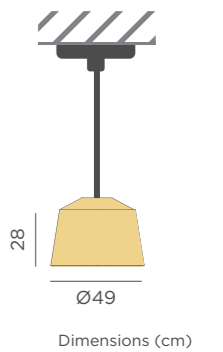

AMALFI 50

CEILING CANOPY

- IP20 Indoor use
- Cable: 150 cm
- ⚡ E27 bulb not included
- 📍 Hanging product

REF: LUMAMA050XXHINW

- M Rattan
- 📦 Packaging: 51 x 51 x 30 cm
- 📊 Gross Weight (with packaging): 1,46kg