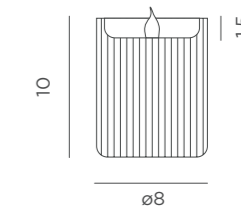

DOLO CANDLE CERAMIC

AAA BATTERIES

- IP44 Outdoor & Indoor use
- ✖ 2 AAA Batteries (not included)
- 🔥 Flame effect led light Mode (included)
- lm 20 lm
- 📡 Remote control (included)
- 🕒 Timer

REF: LUMDLO008XXAANW

- M Ceramic / Wax
- 📦 Packaging: 9 x 9 x 11 cm
- 📦 Gross Weight (with packaging): 0,4kg

Dimensions (cm)