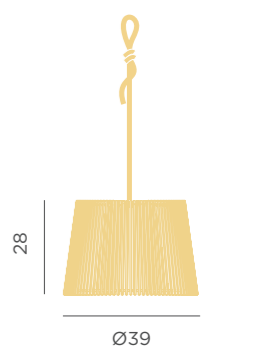

Dimensions (cm)