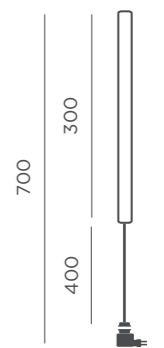

REF: LUMNEO300BXOCNW

- LED Led tube lighting
- M Silicone
- 📦 Packaging: 26,5 X 26,5 X 7 cm
- 📦 Gross Weight (with packaging): 1,5kg

Dimensions (cm)