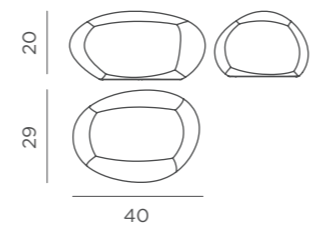

### CABLE

REF: LUMPT040OFNW

-  Outdoor & Indoor use
-  White light (included)
-  250 lm
-  Polyethylene
-  Packaging: 29,5 x 40,3 x 20,5 cm
-  Gross Weight (with packaging): 1,3kg

Dimensions (cm)