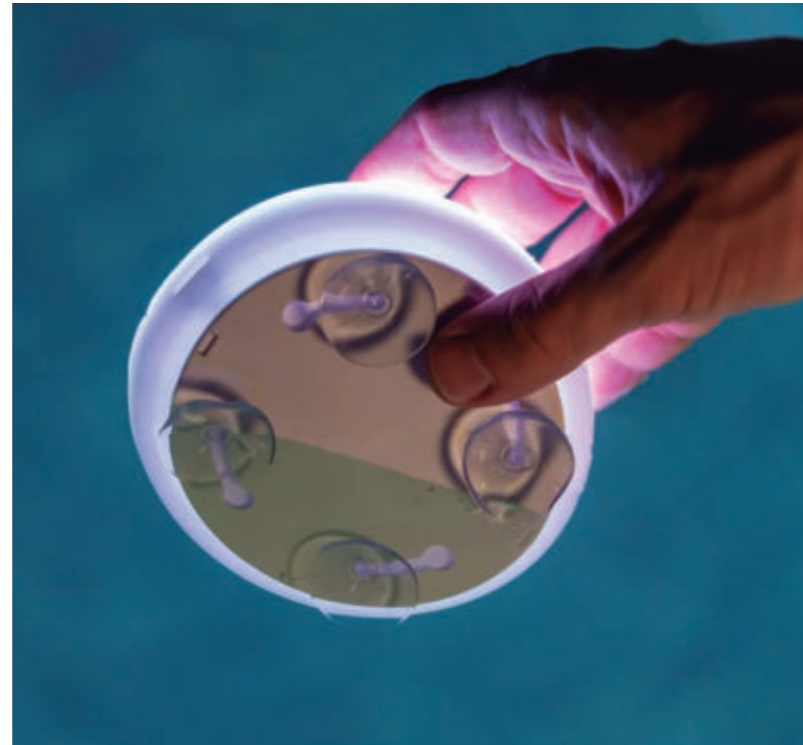

Papaya 12

Papaya 30