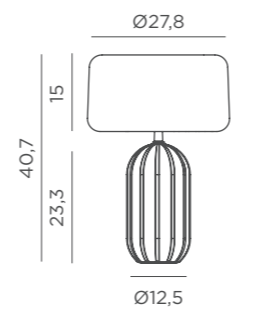

PHOEBE 45

☀️ + 🔋 SOLAR & RECHARGEABLE BATTERY

- IP65 Outdoor & Indoor use
- 🔋 Solar + Rechargeable Battery Electric Charge (Power adapter not included)
- 💡 Warm Light (included)
- lm 200 lm
- 📶 Remote Control (included)
- 🔊 Dimmable
- 🌙 Twilight sensor
- M Polyethylene | Metal (weight stability included)
- 📦 Packaging: 29 x 29 x 42 cm
- 📦 Gross Weight (with packaging): 2kg

- Beige | ○ REF: LUMPHB040BESWNW
- Burgundy | ● REF: LUMPHB040BOSWNW
- Olive | ● REF: LUMPHB040OLSWNW
- Mustard | ● REF: LUMPHB040AMSWNW

Dimensions (cm)