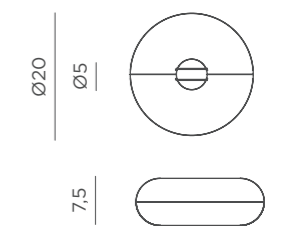

LIMA

RECHARGEABLE BATTERY

- IP54 Outdoor & Indoor use
- Rechargeable Battery Electric Charge (Power adapter not included)
- Warm Light (included)
- RGB Light (included)
- 900 lm
- Magnetic surface

White | REF: LUMLMA020BXWLNW

- Remote control (included)
- Dimmable
- Recycled Plastic
- Packaging: 21 x 21 x 9 cm
- Gross Weight (with packaging): 0,85kg

Dimensions (cm)