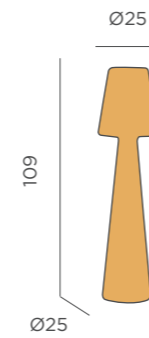

JUTE CABLE

REF: LUMLOL110XXOCNW

- IP54 Outdoor & Indoor use
- 💡 Bulb E27 (not included)
- M Rattan | Metal (weight stability included)

- 📦 Packaging: 26 x 26 x 115 cm
- 📦 Gross Weight (with packaging): 4,8kg