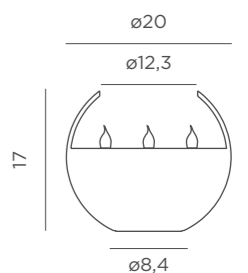

DOLO BALL

AA BATTERIES

- IP44 Outdoor & Indoor use
- ✖ 3 AA Batteries (not included)
- 💡 Warm Light (included)
- 🔥 Flame effect led light Mode (included)
- lm 20 lm
- 📶 Remote control (included)
- 🕒 Timer
- 📶 Dimmable

REF: LUMDLDO20XXAANW

- M Wax
- 📦 Packaging: 23,6 x 23,6 x 18,5 cm
- 📦 Gross Weight (with packaging): 1,5kg

Dimensions (cm)