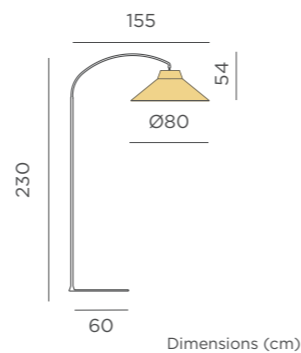

Dimensions (cm)