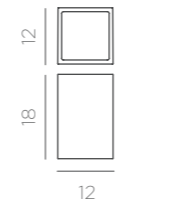

WALLY RECTANGULAR 12X12X18

SOLAR

- IP65 Outdoor use
- Solar Charge
- Warm Light (included)
- 500 lm
- Twilight sensor

REF: LUMWLP012XXSPNW

- Motion sensor
- Solar panel included
- Recycled Plastic
- Packaging: 13,3 x 13,3 x 19,7 cm
- Gross Weight (with packaging): 0,45kg

Dimensions (cm)

WALLY SQUARE 18X18X18

SOLAR

- IP65 Outdoor use
- Solar Charge
- Warm Light (included)
- 1000 lm
- Twilight sensor

REF: LUMWLC018XXSPNW

- Motion sensor
- Solar panel included
- Recycled Plastic
- Packaging: 19,3 x 19,3 x 19,7 cm
- Gross Weight (with packaging): 0,72kg