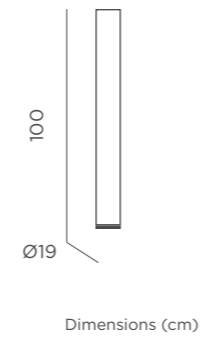

Fity 100

FITY 100

RECHARGEABLE BATTERY

- IP65 Outdoor & Indoor use
- Rechargeable Battery Electric Charge (Power adapter not included)
- White Light (included)
- RGB Light (included)
- 110 lm
- Remote control (included)

REF: LUMFT100TWLNW

- Dimmable
- Led tube lighting (included)
- M Polyethylene | Metal (weight stability included)
- Packaging: 19,7 x 19,7 x 102 cm
- Gross Weight (with packaging): 4,7kg

JUTE CABLE

- IP65 Outdoor & Indoor use
- White Light (included)
- 1.400 lm
- Led tube lighting (included)

REF: LUMFT1000FNW

- M Polyethylene | Metal (weight stability included)
- Packaging: 19,7 x 19,7 x 102 cm
- Gross Weight (with packaging): 4,7kg

JUTE CABLE

- IP65 Outdoor & Indoor use
- Warm Light (included)
- 1.400 lm
- Led tube lighting (included)

REF: LUMFT1000CNW

- M Polyethylene | Metal (weight stability included)
- Packaging: 19,7 x 19,7 x 102 cm
- Gross Weight (with packaging): 4,7kg