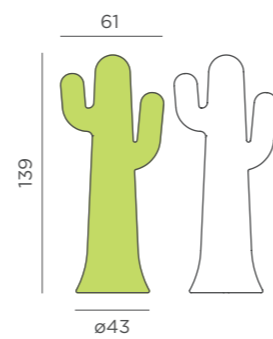

CABLE

- IP65 Outdoor & Indoor use
- Warm Light (included)
- lm 1.800 lm
- Led tube lighting (included)

White | ☐ REF: LUMPC140OCNW

- M Polyethylene
- Packaging: 44 x 51 x 140 cm
- Gross Weight (with packaging): 7kg

Dimensions (cm)