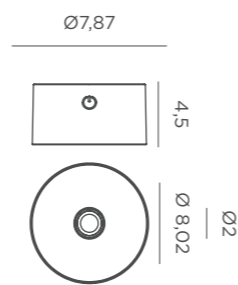

ROLL 8

RECHARGEABLE BATTERY

- IP20 Indoor use
- Rechargeable Battery Electric Charge (Power adapter not included)
- Warm Light (included)
- 300 lm
- Dimmable
- Hanging product
- Magnetic Anchor
- Without electrical installation
- Easy Installation (Adhesive Pads or Screws)
- ABS
- Packaging: 8,3 x 8,2 x 8 cm
- Gross Weight (with packaging): 0,25kg

- Black | ● REF: LUMROLO80NXWLNW
- White | ○ REF: LUMROLO80BXWLNW
- Marble | ○ REF: LUMROLO80MBWLNW
- Wood | ● REF: LUMROLO80WOWLNW

Dimensions (cm)

Compatible with Magnetic Hanging Roll Accessory (sold separately) | pag 202