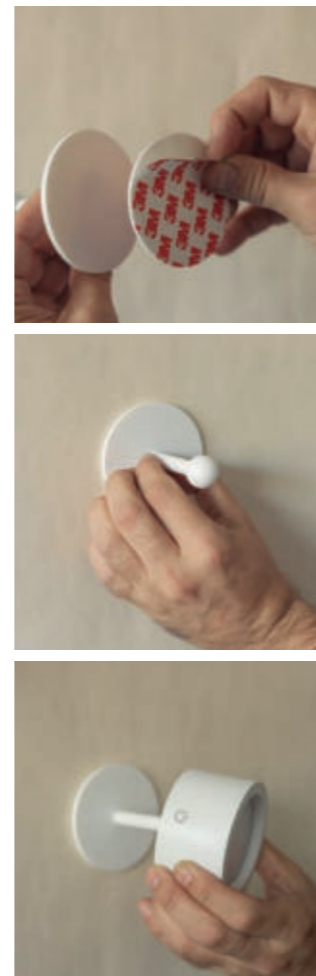

Roll 8

ROLL 8

RECHARGEABLE BATTERY

- IP20 Indoor use
- Rechargeable Battery Electric Charge (Power adapter not included)
- Warm Light (included)
- 300 lm
- Dimmable
- Hanging product
- Magnetic Anchor
- Without electrical installation
- Easy Installation (Adhesive Pads or Screws)
- ABS
- Packaging: 8,3 x 8,2 x 8 cm
- Gross Weight (with packaging): 0,25kg

- Black | ● REF: LUMROLO80NXWLNW
- White | ○ REF: LUMROLO80BXWLNW
- Marble | ○ REF: LUMROLO80MBWLNW
- Wood | ● REF: LUMROLO80WOWLNW

Compatible with Magnetic Hanging Roll Accessory (sold separately) | pag 202