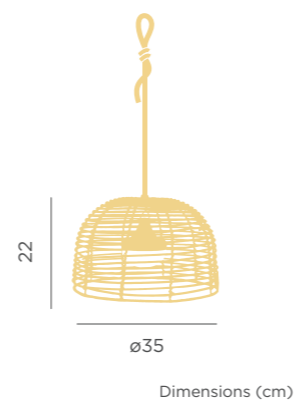

BOSSA HANG BATTERY

RECHARGEABLE BATTERY

REF: LUMBOHXNW

- IP54 Outdoor & Indoor use
- Rechargeable Battery Electric Charge (Power adapter not included)
- Warm Light (included)
- 900 lm
- Remote control (included)
- Dimmable

- Rechargeable bulb Cherry (included)
- Hanging product
- Rope: 300cm
- Rattan
- Packaging: 38,4 x 38,4 x 23 cm
- Gross Weight (with packaging): 1,5kg