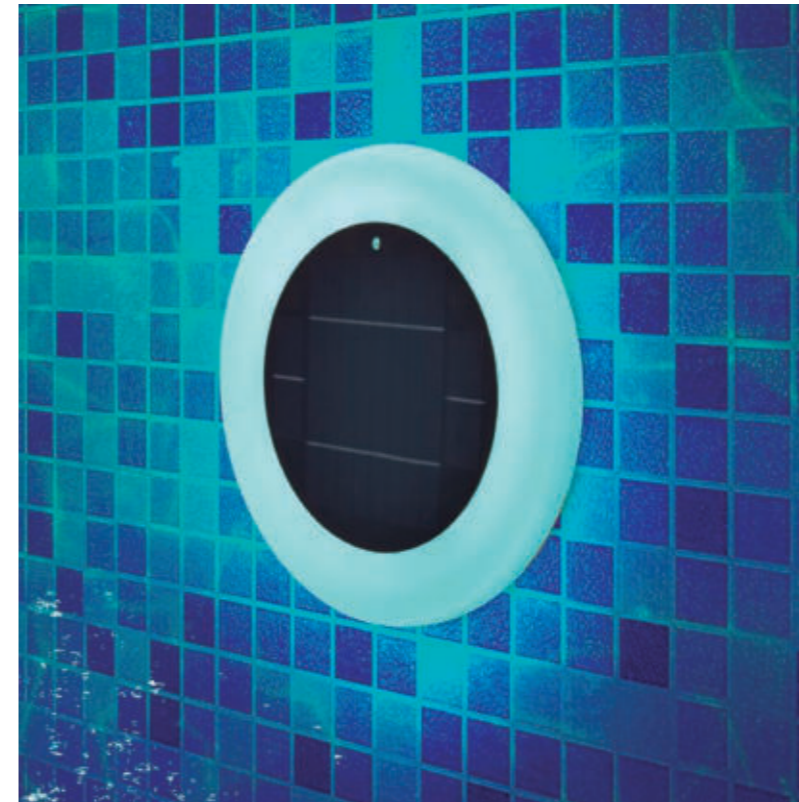

PAPAYA 12

MAGNETIC RECHARGEABLE BATTERY

- Outdoor use
- Magnetic rechargeable battery
- Warm Light (included)
- White Light (included)
- RGB Light (included)
- 800 lm

REF: LUMPPY012XXWLNW

- Remote control (included)
- Dimmable
- Floating & submersible
- Polycarbonate
- Packaging: 12,5 x 12,5 x 5,3 cm
- Gross Weight (with packaging): 0,6kg

PAPAYA 30

SOLAR & MAGNETIC RECHARGEABLE BATTERY

- Outdoor use
- Solar + Magnetic rechargeable battery
- Warm Light (included)
- White Light (included)
- RGB Light (included)
- 800 lm
- Remote control (included)

REF: LUMPPY030XXSLNW

- Dimmable
- Floating & submersible
- Integrated solar panel
- Polycarbonate
- Packaging: 29,5 x 4,3 x 29,5 cm
- Gross Weight (with packaging): 1,16kg