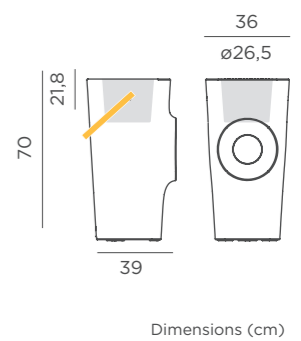

WOODY PLAY

🔋 RECHARGEABLE BATTERY

REF: LUMWD070PLNW

- IP43 Outdoor & Indoor use
- 🔋 Rechargeable Battery Electric Charge (Power adapter not included)
- 💡 White Light (included)
- 💡 RGB Light (included)
- lm 45 lm
- 📱 Remote control (included)

- 📶 Dimmable
- 🎵 Play music
- 🔊 x1 Speaker
- 🧊 Cooler accessory included
- M Polyurethane | Synthetic leather handle
- 📦 Packaging: 40,5 x 40,5 x 70 cm
- 📊 Gross Weight (with packaging): 5,2kg