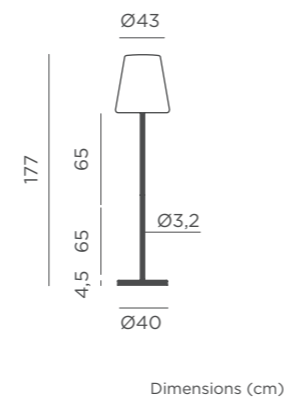

Lola Slim 180

LOLA SLIM 180

SOLAR & RECHARGEABLE BATTERY

- IP65 Outdoor & Indoor use
- Solar + Rechargeable Battery Electric Charge (Power adapter not included)
- Warm Light (included)
- White Light (included)
- RGB Light (included)
- Im 600 lm
- Remote control (included)
- Dimmable
- Twilight sensor
- **M** Lacquered Iron | Polyethylene
- Packaging: 47 x 54 x 58,5 cm
- Gross Weight (with packaging): 19,64kg

- Rose gold | ● REF: LUMLLS180RGSSNW
- Brass | ● REF: LUMLLS180BRSSNW