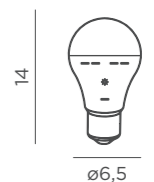

Dimensions (cm)