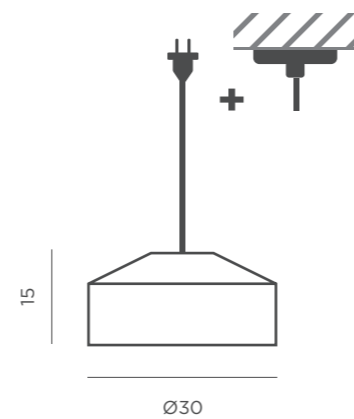

CALABARDINA HANG CABLE

BLACK TEXTILE CABLE + CEILING CANOPY

- IP44 Outdoor & Indoor use
- E27 bulb (not included)
- Hanging product
- Cable: 500cm (ARTEIXO BLACK included)
- Accessory for ceiling installation (included)
- M Rope
- Packaging: 31 x 31 x 16 cm
- Gross Weight (with packaging): 1,1kg

- White | REF: LUMCBD030BXHXNW
- Green | REF: LUMCBD030VDHXNW
- Terracota | REF: LUMCBD030TXHXNW