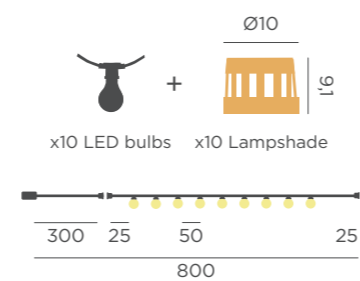

### JUTE CABLE

REF: LUMAUR800XXOCNW

- IP44 Outdoor & Indoor use
- Warm Light (included)
- 35 lm (lumens per bulb)
- Connectable

- M Jute
- Packaging: 12 x 35 x 21 cm
- Gross Weight (with packaging): 0,78kg