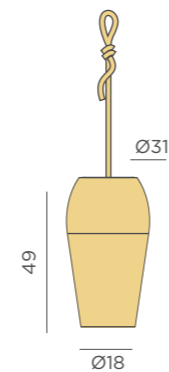

SAONA HANG BATTERY

RECHARGEABLE BATTERY

REF: LUMSAO050XXHXNW

- IP54 Outdoor & Indoor use
- Rechargeable Battery Electric Charge (Power adapter not included)
- Warm Light (included)
- 900 lm
- Remote control (included)
- Dimmable

- Rechargeable bulb Cherry (included)
- Hanging product
- Rope: 300cm
- Rattan
- Packaging: 32,8 X 32,8 X 51,5 cm
- Gross Weight (with packaging): 1,95kg

Dimensions (cm)

CONTA HANG BATTERY

RECHARGEABLE BATTERY

Taupe grey | ● REF: LUMCNT030SXHWNW
White | ○ REF: LUMCNT030BXHWNW
Green | ● REF: LUMCNT030VDHWNW

- IP54 Outdoor & Indoor use
- Rechargeable Battery Electric Charge (Power adapter not included)
- Warm Light (included)
- 900 lm
- Remote control (included)
- Dimmable

- Rechargeable bulb Cherry (included)
- Hanging product
- Rope: 300cm
- Recycled Plastic
- Packaging: 45,2 x 44,5 x 33 cm
- Gross Weight (with packaging): 2,14kg