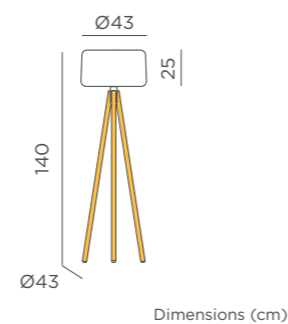

Chloe 140

CHLOE 140

☀️ + 🔋 SOLAR & RECHARGEABLE BATTERY

- IP65 Outdoor & Indoor use
- 🔋 Solar + Rechargeable Battery Electric Charge (Power adapter not included)
- 💡 Warm Light (included)
- 💡 White Light (included)
- 💡 RGB Light (included)
- lm 600 lm

🌿 JUTE CABLE

- IP65 Outdoor & Indoor use
- 💡 Warm Light (included)
- 💡 White Light (included)
- lm 860 lm
- 📱 Remote control (included)

REF: LUMCHL140SSNW

- 📱 Remote control (included)
- 📊 Dimmable
- 🌙 Twilight sensor
- M Beechwood | Polyethylene
- 📦 Packaging: 31,6 x 46 x 123 cm
- 📦 Gross Weight (with packaging): 5,2kg

REF: LUMCHL140INOUTNW

- 📊 Dimmable
- M Beechwood | Polyethylene
- 📦 Packaging: 31,6 x 46 x 123 cm
- 📦 Gross Weight (with packaging): 5,2kg