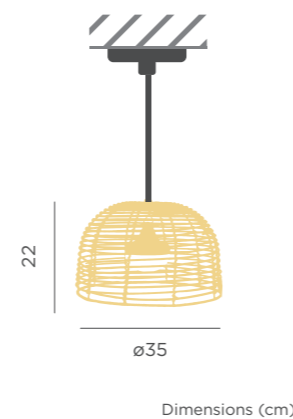

BOSSA 20 HANG

CEILING CANOPY

- IP20 Indoor use
- Cable: 150 cm
- ⚡ E27 bulb not included
- 📍 Hanging product

REF: LUMBOS020XXHINW

- M Rattan
- 📦 Packaging: 38,4 x 38,4 x 19,8 cm
- 📊 Gross Weight (with packaging): 1,5kg