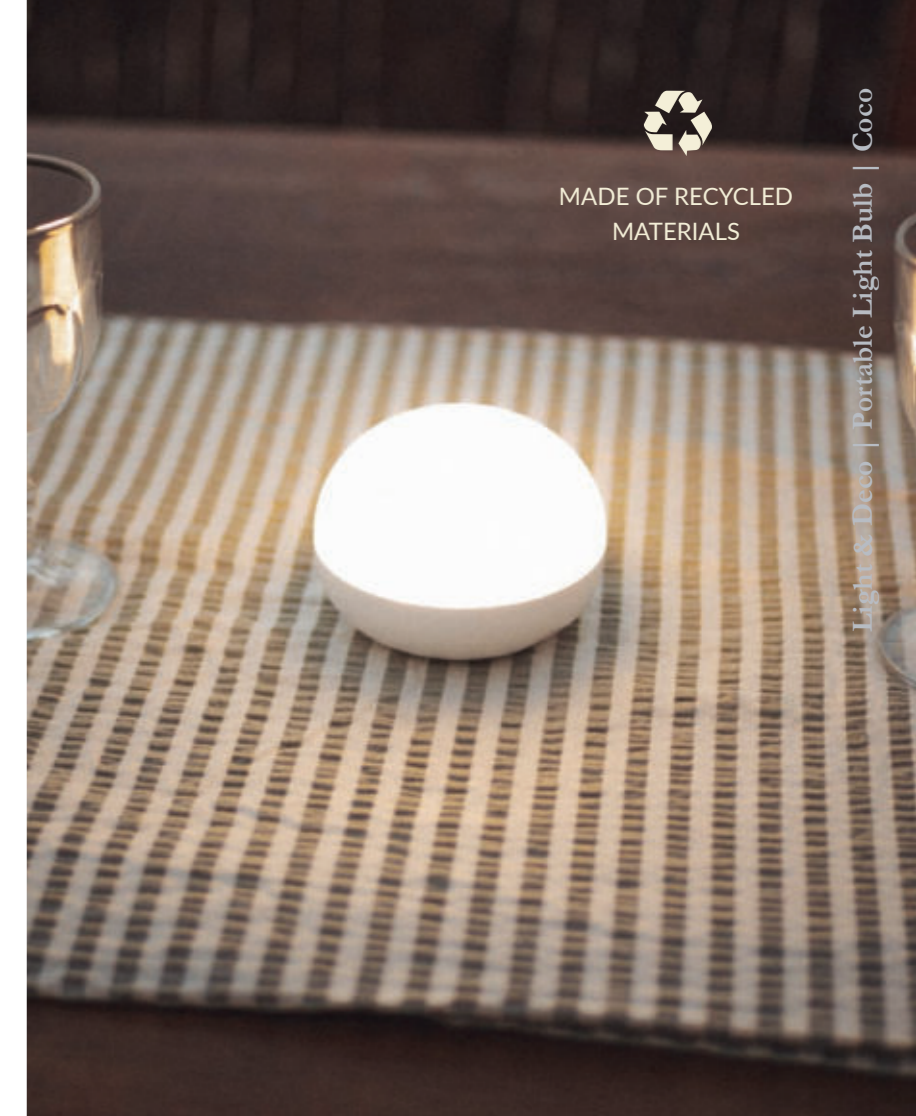

Coco

MADE OF RECYCLED MATERIALS

Light & Deco | Portable Light Bulb | Coco

COCO

MAGNETIC PLUG

- IP68 Outdoor & Indoor use
- Magnetic Plug
- Warm Light (included)
- RGB Light (included)
- 900 lm
- Remote control (included)

White | REF: LUMCCO011BXFTNW

- Dimmable
- Hanging product
- Floating and submersible
- Recycled Plastic
- Packaging: 11,5 x 9 x 11,5 cm
- Gross Weight (with packaging): 0,5kg