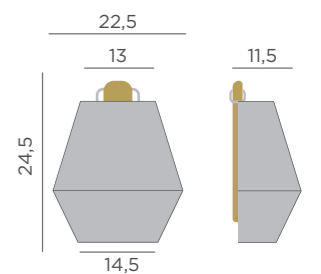

CONTA WALL LAMP

RECHARGEABLE BATTERY

Taupe grey | ● REF: LUMCNT025SXWLNW

- IP54 Outdoor & Indoor use
- Rechargeable Battery Electric Charge (Power adapter not included)
- Warm Light (included)
- 900 lm
- Remote control (included)

- Dimmable
- Rechargeable bulb Cherry (included)
- Recycled PVC
- Packaging: 27,5 x 21,2 x 16,3 cm
- Gross Weight (with packaging): 1,03kg

Dimensions (cm)