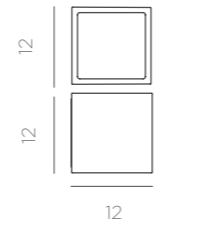

WALLY SQUARE 12X12X12

SOLAR

- IP65 Outdoor use
- Solar Charge
- Warm Light (included)
- 500 lm
- Twilight sensor

REF: LUMWLC012XXSPNW

- Motion sensor
- Solar panel included
- Recycled Plastic
- Packaging: 13,3 x 13,3 x 13,7 cm
- Gross Weight (with packaging): 0,335kg

Dimensions (cm)

WALLY SQUARE POT 12X12X12

- IP65 Outdoor use
- Artificial plants included
- 1,33 L

REF: JDNWAP012BXNLNW

- Recycled Plastic
- Packaging: 13,5 x 12,8 x 12,8 cm
- Gross Weight (with packaging): 0,4kg