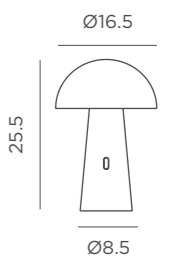

Dimensions (cm)