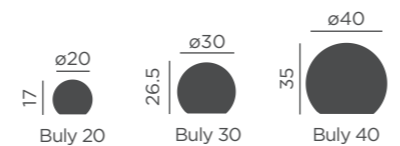

#### REF: LUMBLO40FTNW

- Packaging: 36,6 x 40,3 x 40,3 cm
- Gross Weight (with packaging): 1,9kg

Dimensions (cm)