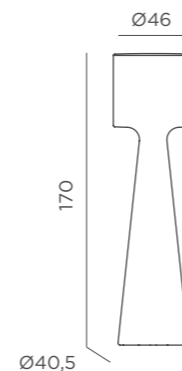

Dimensions (cm)