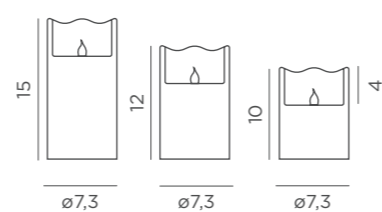

DOLO PACK X3

AAA BATTERIES

- IP44 Outdoor & Indoor use
- ✖ 2 AAA Batteries (not included)
- 💡 Warm Light (included)
- 🔥 Flame effect led light Mode (included)
- lm 20 lm
- 📡 Remote control (included)
- 🕒 Timer
- 📶 Dimmable

REF: LUMDLO803XXAANW

- M Wax
- 📦 Packaging: 8 x 8 x 16 cm (x3 uds)
- 📦 Gross Weight (with packaging): 0,7kg

Dimensions (cm)