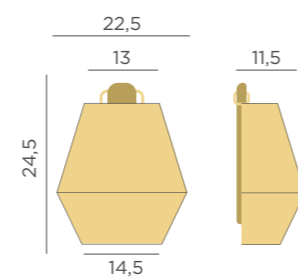

SISINE 25 WALL LAMP

RECHARGEABLE BATTERY

- IP54 Outdoor & Indoor use
- Rechargeable Battery Electric Charge (Power adapter not included)
- Warm Light (included)
- 900 lm
- Remote control (included)

REF: LUMSIS025XXWLNW

- Dimmable
- Rechargeable bulb Cherry (included)
- Seagrass
- Packaging: 21,2 x 27,2 x 16,3 cm
- Gross Weight (with packaging): 1,37kg

Dimensions (cm)