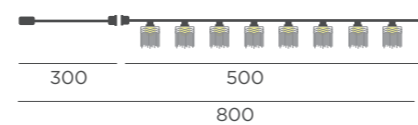

 35 lumens per bulb

 Solar panel included

 Twilight sensor

 Cotton | PVC

 21 x 25 x 15 cm

 0.8 kg

x8 LED bulbs + x8 Lampshade

Dimensions (cm)