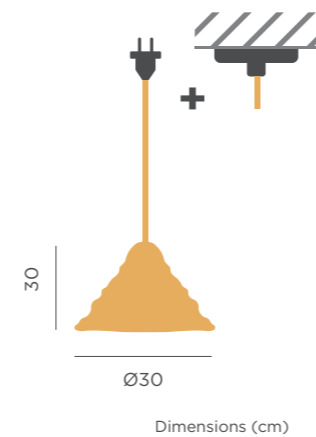

REF: LUMMRO020XXHXNW

- M Natural fibres
- Packaging: 30 x 30 x 11 cm
- Gross Weight (with packaging): 0,9kg

Ø30

Dimensions (cm)

TWO CONNECTION MODES INCLUDED:  
CEILING CANOPY / STANDARD (SCHUKO)