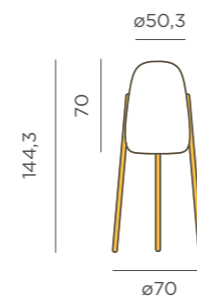

### REF: LUMRCK145INOUTNW

- 📊 Dimmable
- M Beechwood | Polyethylene
- 📦 Packaging: 51 x 50,5 x 120,5 cm
- 📦 Gross Weight (with packaging): 8,2kg

Dimensions (cm)