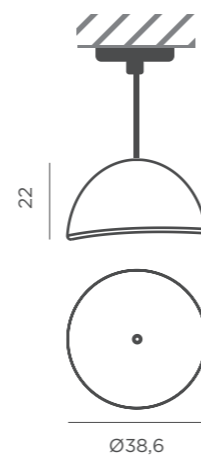

- White | ○ REF: LUMLNA040BXHXNW
- Beige | ● REF: LUMLNA040BEHXNW

Dimensions (cm)