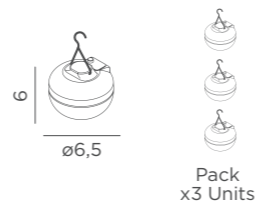

CHERRY MINI

RECHARGEABLE BATTERY

- IP54 Outdoor & Indoor use
- Rechargeable Battery Electric Charge (Power adapter not included)
- Warm Light (included)
- 350 lm
- Remote control (included)
- Dimmable

White | REF: LUMCHE060BXWLNW

- Hanging product
- Magnetic surface
- Recycled Plastic
- Packaging: 23 x 9 x 6,3 cm
- Gross Weight (with packaging): 0,4kg