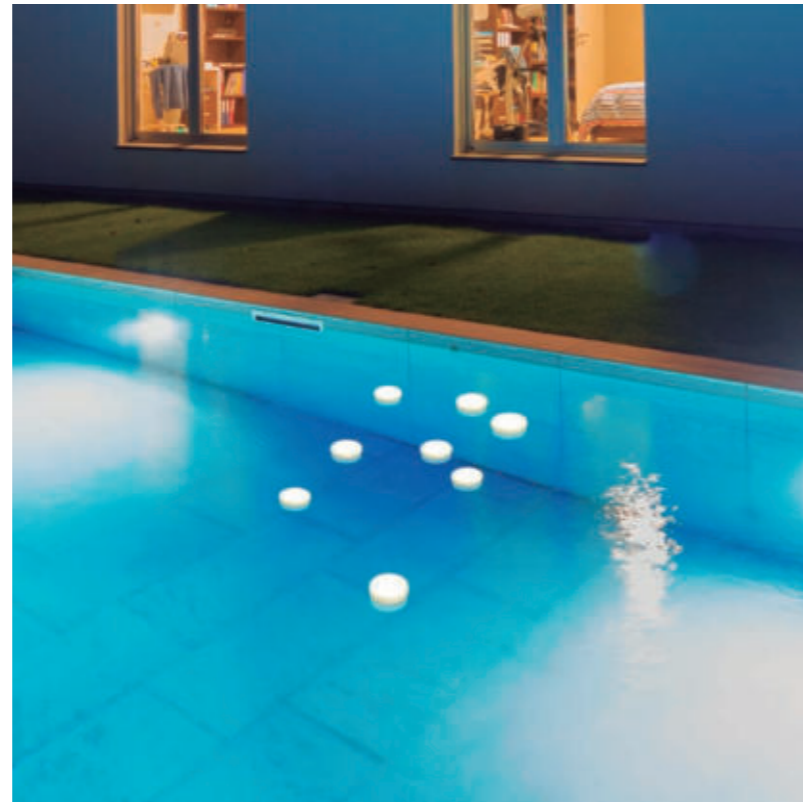

PAPAYA 12

MAGNETIC RECHARGEABLE BATTERY

- Outdoor use
- Magnetic rechargeable battery
- Warm Light (included)
- White Light (included)
- RGB Light (included)
- 800 lm

REF: LUMPPY012XXWLNW

- Remote control (included)
- Dimmable
- Floating & submersible
- Polycarbonate
- Packaging: 12,5 x 12,5 x 5,3 cm
- Gross Weight (with packaging): 0,6kg

PAPAYA 30

SOLAR & MAGNETIC RECHARGEABLE BATTERY

- Outdoor use
- Solar + Magnetic rechargeable battery
- Warm Light (included)
- White Light (included)
- RGB Light (included)
- 800 lm
- Remote control (included)

REF: LUMPPY030XXSLNW

- Dimmable
- Floating & submersible
- Integrated solar panel
- Polycarbonate
- Packaging: 29,5 x 4,3 x 29,5 cm
- Gross Weight (with packaging): 1,16kg