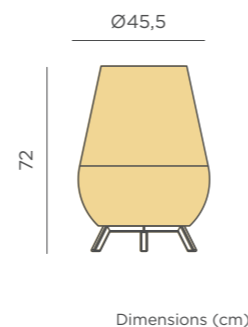

Saona 70

SAONA 70

RECHARGEABLE BATTERY

- IP54 Outdoor & Indoor use
- 🔋 Rechargeable Battery Electric Charge (Power adapter not included)
- 💡 Warm Light (included)
- 💡 900 lm
- 📶 Remote control (included)

REF: LUMSAO070XXWLNW

- 📶 Dimmable
- 💡 Rechargeable bulb Cherry (included)
- 🌿 Rattan
- 📦 Packaging: 50,4 x 50,4 x 74 cm
- 📦 Gross Weight (with packaging): 3,34kg