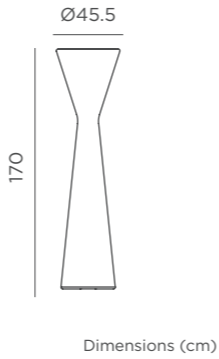

REF: LUMKN170OFNW

- M Polyethylene
- 📦 Packaging: 45,8 x 45,8 x 171 cm
- 📦 Gross Weight (with packaging): 10,3kg