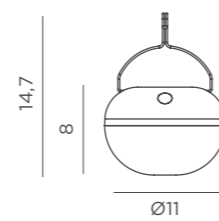

Coco

MADE OF RECYCLED MATERIALS

Light & Deco | Portable Light Bulb | Coco

COCO

MAGNETIC PLUG

- IP68 Outdoor & Indoor use
- Magnetic Plug
- Warm Light (included)
- RGB Light (included)
- 900 lm
- Remote control (included)

White | REF: LUMCCO011BXFTNW

- Dimmable
- Hanging product
- Floating and submersible
- Recycled Plastic
- Packaging: 11,5 x 9 x 11,5 cm
- Gross Weight (with packaging): 0,5kg