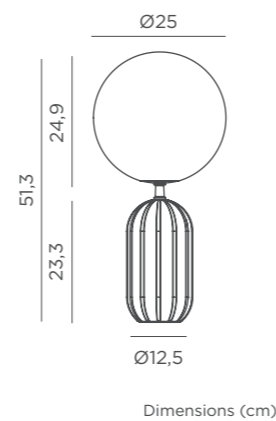

MONICA 50

RECHARGEABLE BATTERY

- IP54 Outdoor & Indoor use
- 🔋 Rechargeable Battery Electric Charge (Power adapter not included)
- 💡 Warm Light (included)
- 💡 White Light (included)
- lm 700 lm
- 📶 Remote Control (included)
- 🔊 Dimmable
- M Polyethylene | Metal (weight stability included)
- 📦 Packaging: 26 x 26 x 52 cm
- 📦 Gross Weight (with packaging): 2kg

- Beige | ● REF: LUMMNC050BEWLNW
- Burgundy | ● REF: LUMMNC050BOWLNW
- Olive | ● REF: LUMMNC050OLWLNW
- Mustard | ● REF: LUMMNC050AMWLNW