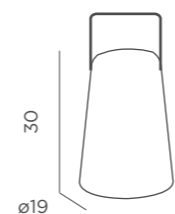

Dimensions (cm)