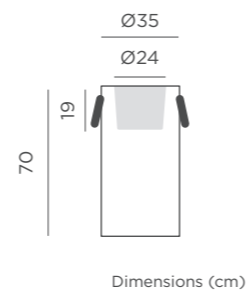

PALMA BOTTLE RACK

☀️ + 🔋 SOLAR & RECHARGEABLE BATTERY

REF: LUMPMB70SSNW

- IP65 Outdoor & Indoor use
- 🔋 Solar + Rechargeable Battery Electric Charge (Power adapter not included)
- 💡 Warm Light (included)
- 💡 White Light (included)
- 💡 RGB Light (included)
- lm 600 lm
- 📱 Remote control (included)

- 📶 Dimmable
- 🌙 Twilight sensor
- ☀️ Integrated solar panel
- M Polyethylene
- 📦 Packaging: 35,5 x 35,5 x 70 cm
- 📊 Gross Weight (with packaging): 2,42kg