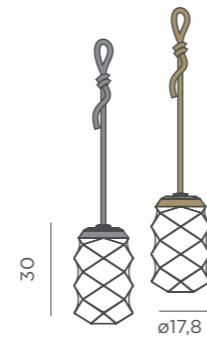

Hanging product

Rope: 300 cm

M ABS

Packaging: 18,5 x 18,5 x 29,5 cm

Gross Weight (with packaging): 0,9kg

Grey rope | ● REF: LUMBITAWLNW

Beige rope | ● REF: LUMBITAB030WLNW

Dimensions (cm)