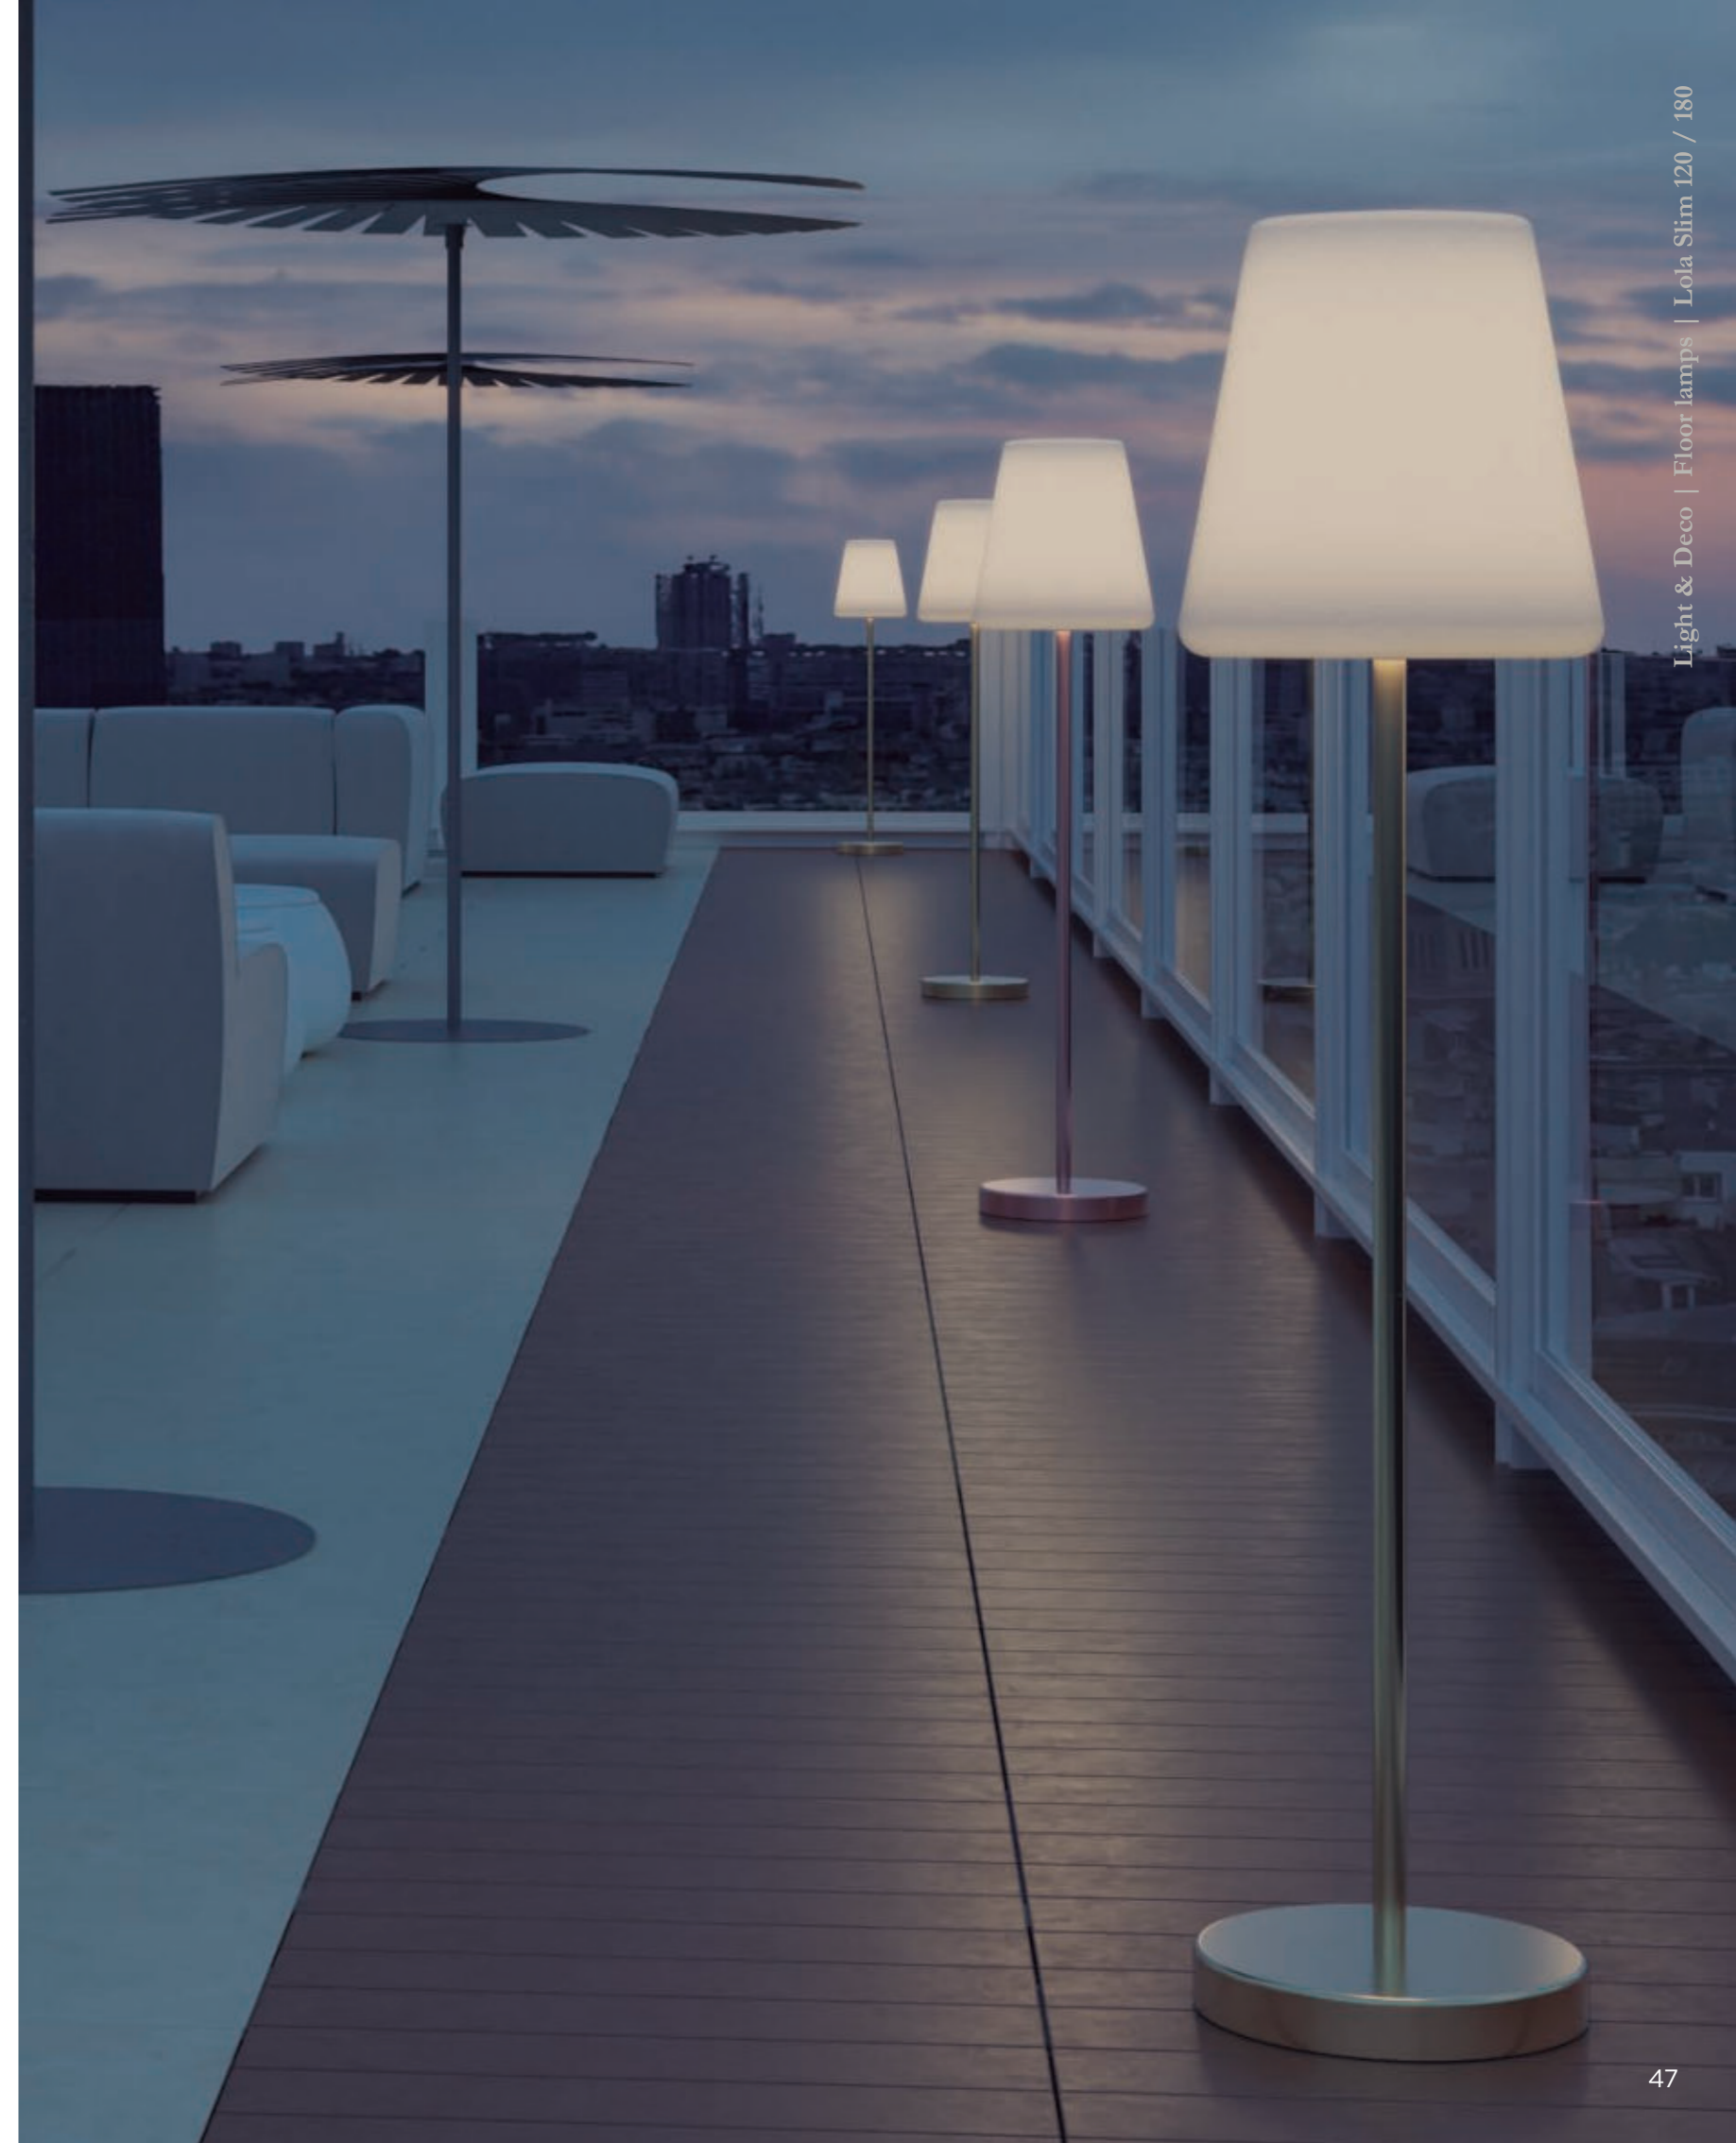

Lola Slim 120

LOLA SLIM 120

SOLAR & RECHARGEABLE BATTERY

- IP65 Outdoor & Indoor use
- Solar + Rechargeable Battery Electric Charge (Power adapter not included)
- Warm Light (included)
- White Light (included)
- RGB Light (included)
- Im 600 lm
- Remote control (included)
- Dimmable
- Twilight sensor
- **M** Lacquered Iron | Polyethylene
- Packaging: 39 x 39 x 39,5 cm
- Gross Weight (with packaging): 7kg

- Anthracite | ● REF: LUMLLS120ANSSNW
- Brass | ● REF: LUMLLS120BRSSNW

Lola Slim 180

LOLA SLIM 180

SOLAR & RECHARGEABLE BATTERY

- IP65 Outdoor & Indoor use
- Solar + Rechargeable Battery Electric Charge (Power adapter not included)
- Warm Light (included)
- White Light (included)
- RGB Light (included)
- Im 600 lm
- Remote control (included)
- Dimmable
- Twilight sensor
- **M** Lacquered Iron | Polyethylene
- Packaging: 47 x 54 x 58,5 cm
- Gross Weight (with packaging): 19,64kg

- Rose gold | ● REF: LUMLLS180RGSSNW
- Brass | ● REF: LUMLLS180BRSSNW

JUTE CABLE

- IP65 Outdoor & Indoor use
- Warm Light (included)
- White Light (included)
- Im 860 lm
- Remote control (included)
- Dimmable
- **M** Lacquered Iron | Polyethylene
- Packaging: 47 x 54 x 58,5 cm
- Gross Weight (with packaging): 19,64kg

- Rose gold | ● REF: LUMLLS180RGINOUTNW
- Brass | ● REF: LUMLLS180BRINOUTNW