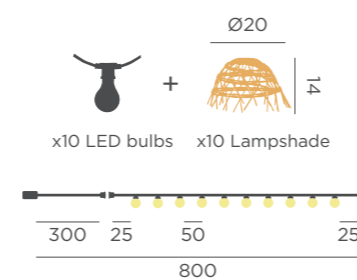

ALMA GARLAND

CABLE & SOLAR & RECHARGEABLE BATTERY

REF: LUMALM800XXSCNW

- Outdoor & Indoor use
- Solar + Rechargeable Battery Electric Charge + Cable
- Warm Light (included)
- 35 lumens per bulb
- Connectable (Output cable)

- Solar panel included
- Twilight sensor
- PVC
- Packaging: 45 x 24 x 24 cm
- Gross Weight (with packaging): 1,4 kg

Dimensions (cm)