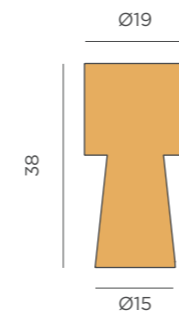

Grace 40 Nature

GRACE 40 NATURE

RECHARGEABLE BATTERY

REF: LUMGRC040XXWLNW

- IP54 Outdoor & Indoor use
- Rechargeable Battery Electric Charge (Power adapter not included)
- Warm Light (included)
- Im 350 lm
- Remote control (included)
- Dimmable
- Rechargeable bulb Cherry mini (included)
- M Rattan

- Packaging: 20 x 20 x 39 cm
- Gross Weight (with packaging): 0,9kg

JUTE CABLE

REF: LUMGRC040XXOCNW

- IP54 Outdoor & Indoor use
- Bulb E27 (not included)
- M Rattan

- Packaging: 20 x 20 x 39 cm
- Gross Weight (with packaging): 1,1kg

Dimensions (cm)