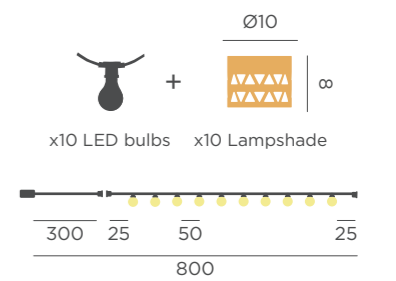

JUTE CABLE

REF: LUMALB800XXOCNW

- IP44 Outdoor & Indoor use
- Warm Light (included)
- 35 lm (lumens per bulb)
- Connectable

- M Esparto | Jute cable
- Packaging: 31 x 21,5 x 20,5 cm
- Gross Weight (with packaging): 0,8kg