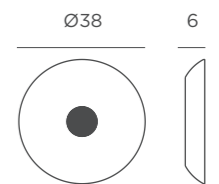

Dimensions (cm)