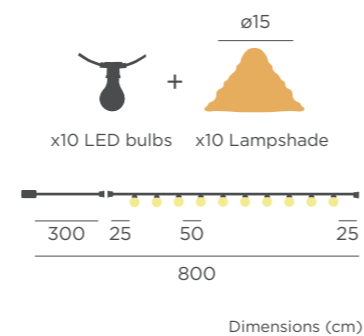

-  Solar panel included
-  Twilight sensor
-  Jute | PVC
-  Packaging: 25 x 35 x 11 cm
-  Gross Weight (with packaging): 1,3 kg