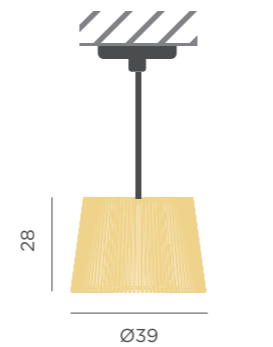

OKINAWA 40 HANG CABLE

CEILING CANOPY

- IP44 Outdoor & Indoor use
- E27 bulb (not included)
- Hanging product (installation required)
- Cable: 200cm

REF: LUMOKH040XXHXNW

- M Bamboo
- Packaging: 39,6 X 39,6 X 31,2 cm
- Gross Weight (with packaging): 2,6kg

Dimensions (cm)

OKINAWA 40 HANG BATTERY

RECHARGEABLE BATTERY

- IP54 Outdoor & Indoor use
- Rechargeable Battery Electric Charge (Power adapter not included)
- Warm Light (included)
- lm 900 lm
- Remote control (included)
- Dimmable

REF: LUMOKH040XXHWNW

- Rechargeable bulb Cherry (included)
- Hanging product
- Rope: 300cm
- M Bamboo
- Packaging: 39,6 X 39,6 X 31,2 cm
- Gross Weight (with packaging): 2,6kg