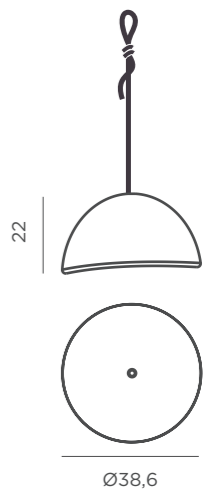

Dimensions (cm)