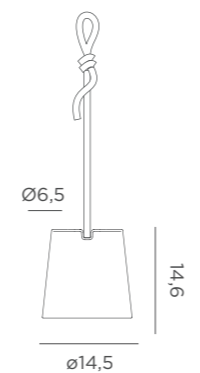

CONTA MINI HANG BATTERY

RECHARGEABLE BATTERY

- IP54 Outdoor & Indoor use
- 🔋 Rechargeable Battery Electric Charge (Power adapter not included)
- 💡 Warm Light (included)
- lm 350 lm
- 📶 Remote control (included)
- 🔊 Dimmable
- 🔌 Rechargeable bulb Mini Cherry (included)
- ⊕ Hanging product
- Rope: 300 cm
- M Recycled PVC
- 📦 Packaging: 16 x 16 x 16 cm
- 📦 Gross Weight (with packaging): 0.5kg

- White | ○ REF: LUMMCH015BXHWNW
- Taupe | ● REF: LUMMCH015KXHWNW
- Green | ● REF: LUMMCH015VDHWNW

Dimensions (cm)