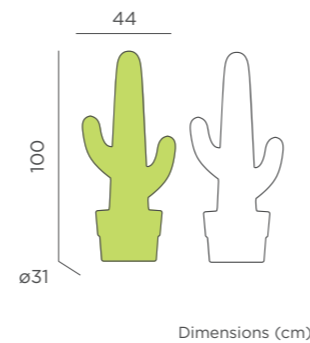

CABLE

- Outdoor & Indoor use
- White Light (included)
- 1.400 lm
- Led tube lighting (included)
- Polyethylene
- Packaging: 34,2 x 34,2 x 101 cm
- Gross Weight (with packaging): 4,1kg

White | ☐ REF: LUMK1000FNW
Lime | ☒ REF: LUMK1000FNW