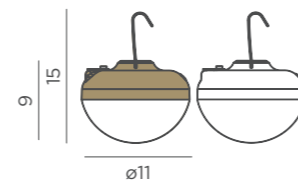

SOLAR CHERRY

☀️ + 🔋 SOLAR & RECHARGEABLE BATTERY

- IP54 Outdoor & Indoor use
- 🔋 Rechargeable Battery Electric Charge (Power adapter not included)
- 💡 Warm Light (included)
- lm 900 lm
- 📱 Remote control (included)
- 📶 Dimmable
- 🌀 Hanging product
- 🧲 Magnetic surface
- ☀️ Solar panel included
- ♻️ Recycled Plastic
- 📦 Packaging: 13,4 x 13,4 x 10 cm
- 📦 Gross Weight (with packaging): 0,46kg

White | ○ REF: LUMCHS011BXWLNW
Beige | ● REF: LUMCHS011BEWLNW

Dimensions (cm)