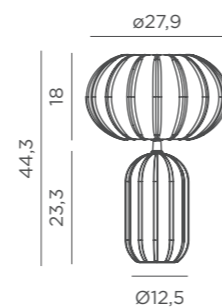

RACHEL 45

SOLAR & RECHARGEABLE BATTERY

- Outdoor & Indoor use
- Solar + Rechargeable Battery Electric Charge (Power adapter not included)
- Warm Light (included)
- 200 lm
- Remote Control (included)
- Dimmable
- Twilight sensor
- Polyethylene | Metal (weight stability included)
- Packaging: 29 x 29 x 45 cm
- Gross Weight (with packaging): 2kg

- Beige | REF: LUMRCH045BESWNW
- Burgundy | REF: LUMRCH045BOSWNW
- Olive | REF: LUMRCH045OLSWNW
- Mustard | REF: LUMRCH045AMSWNW

Dimensions (cm)