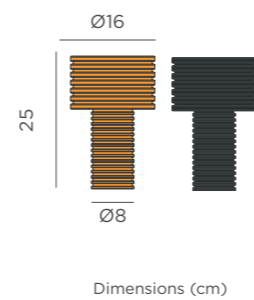

AMBAR

SOLAR & RECHARGEABLE BATTERY

- IP44 Outdoor & Indoor use
- Solar + Rechargeable Battery Electric Charge (Power adapter not included)
- Warm Light (included)
- 300 lm
- Touch control
- Dimmable
- PMMA
- Packaging: 16,7 x 16,7 x 26 cm
- Gross Weight (with packaging): 1kg

- Orange | REF: LUMMBRO25JXWLNW
- Grey | REF: LUMMBRO25GEWLNW