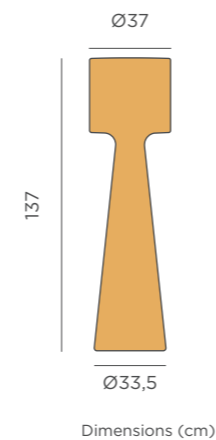

JUTE CABLE

REF: LUMGRC140XXOCNW

- IP54 Outdoor & Indoor use
- Bulb E27 (not included)
- M Rattan | Metal (weight stability included)

- Packaging: 38 x 38 x 138,5 cm
- Gross Weight (with packaging): 6,5kg