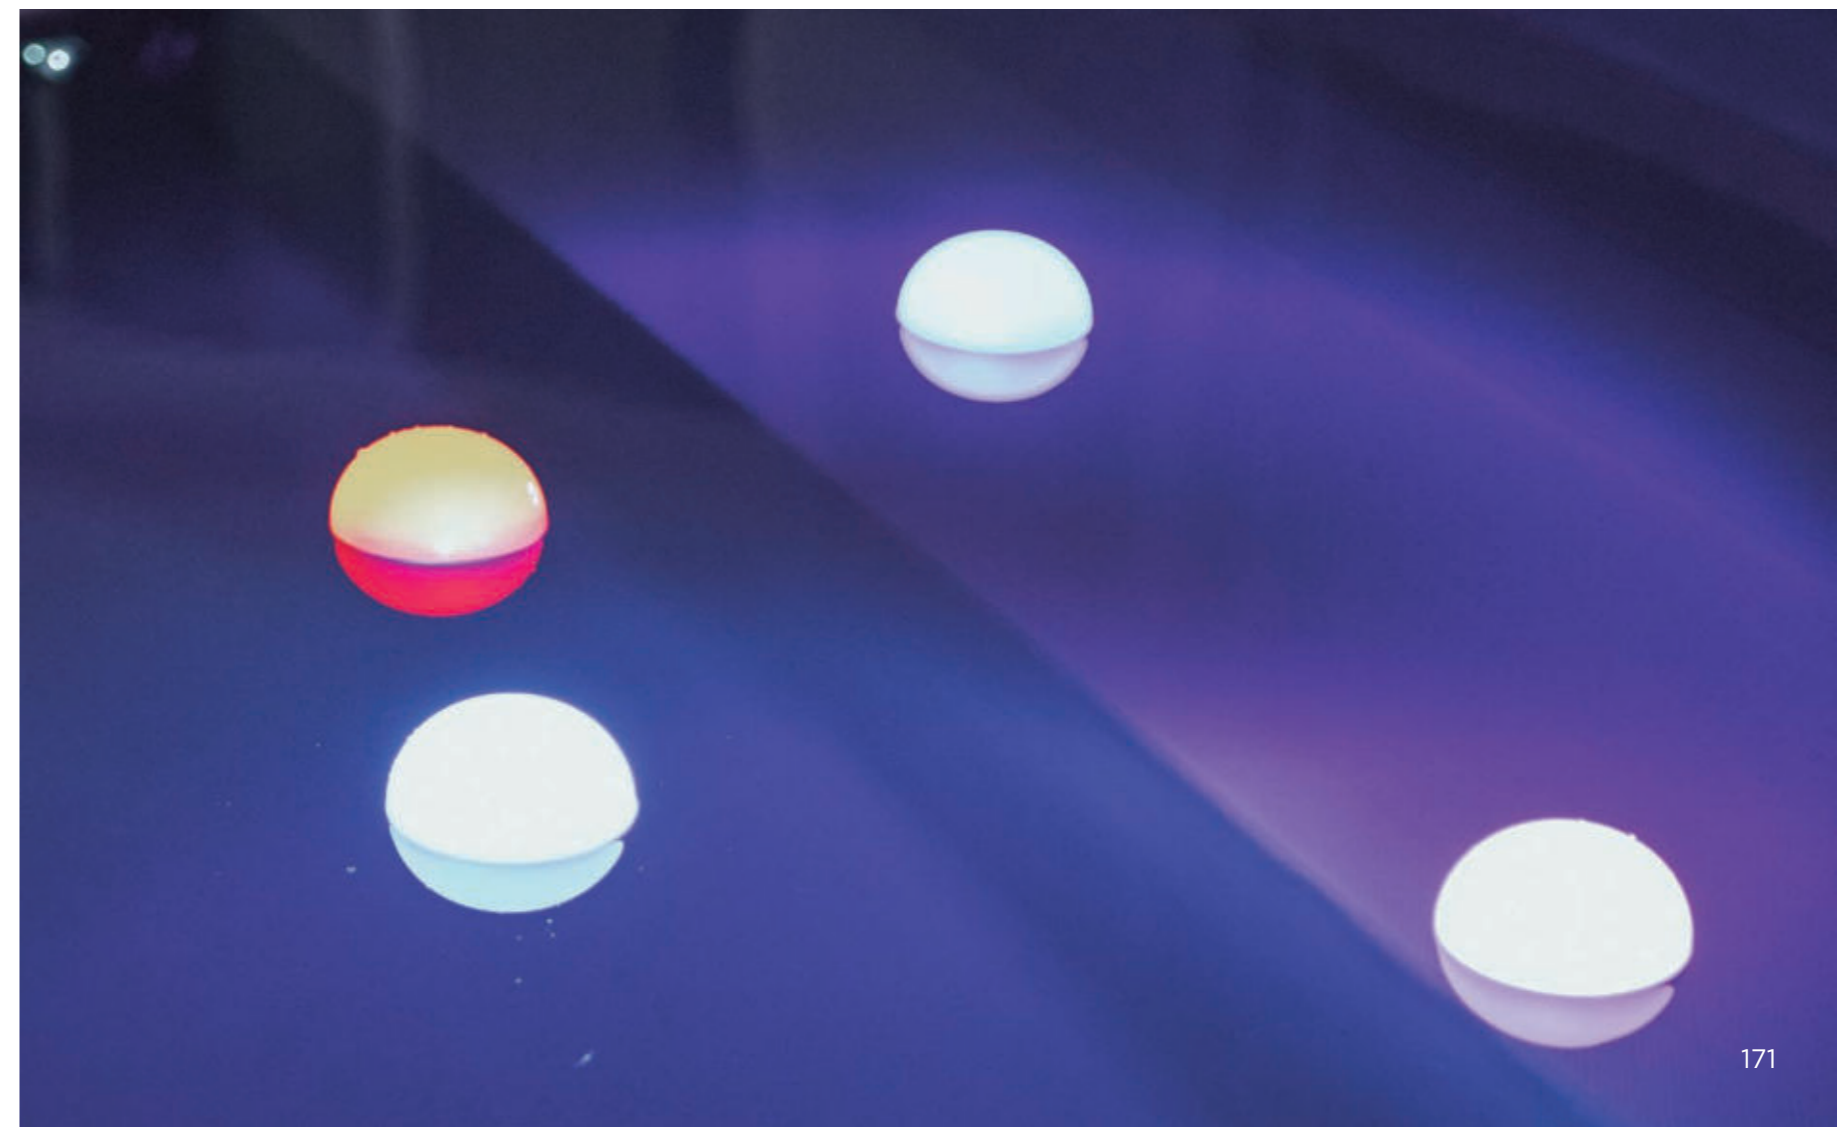

Coco

MADE OF RECYCLED MATERIALS

Light & Deco | Portable Light Bulb | Coco

COCO

MAGNETIC PLUG

- IP68 Outdoor & Indoor use
- Magnetic Plug
- Warm Light (included)
- RGB Light (included)
- 900 lm
- Remote control (included)

White | REF: LUMCCO011BXFTNW

- Dimmable
- Hanging product
- Floating and submersible
- Recycled Plastic
- Packaging: 11,5 x 9 x 11,5 cm
- Gross Weight (with packaging): 0,5kg