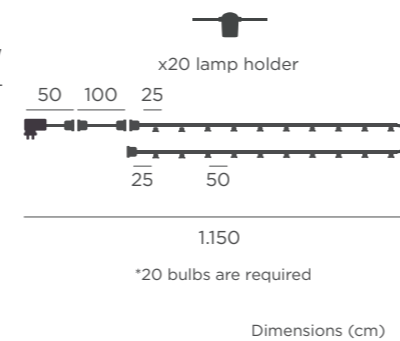

ALLEGRA 220V GARLAND

CABLE

REF: LUMALL220NXOXNW

- IP44 Outdoor & Indoor use
- E27 Lamp Sockets for 220V Bulbs (Bulbs Not Included)
- Connectable

- M PVC
- Packaging: 15 x 28,5 x 15 cm
- Gross Weight (with packaging): 1,8 kg