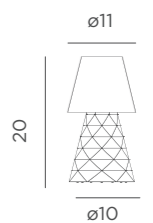

LOLA 20 LUX

🔌 RECHARGEABLE BATTERY

- IP44 Outdoor & Indoor use
- 🔌 Rechargeable Battery Electric Charge (Power adapter not included)
- 💡 Warm Light (included)
- lm 120 lm

REF: LUMLOLO20XXWLNW

- 👉 Touch control
- M PMMA
- 📦 Packaging: 13,5 x 24,5 x 13,5 cm
- 📦 Gross Weight (with packaging): 0,67kg