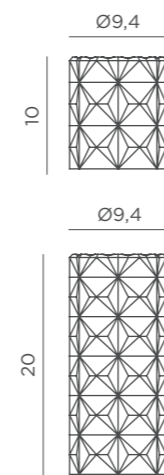

Dimensions (cm)