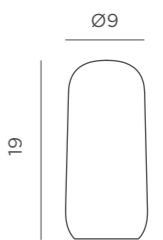

CANDY

RECHARGEABLE BATTERY

- IP54 Indoor & outdoor use
- Rechargeable Battery Electric Charge (Power adapter not included)
- Warm Light Mode (included)
- Flame effect led light Mode (included)
- 200 lm
- Remote control (included)

REF: LUMCND019BXWLNW

- Dimmable
- Magnetic surface
- Recycled Plastic
- Packaging: 20,5 x 9,2 x 9,2 cm
- Gross Weight (with packaging): 0,32kg

Dimensions (cm)