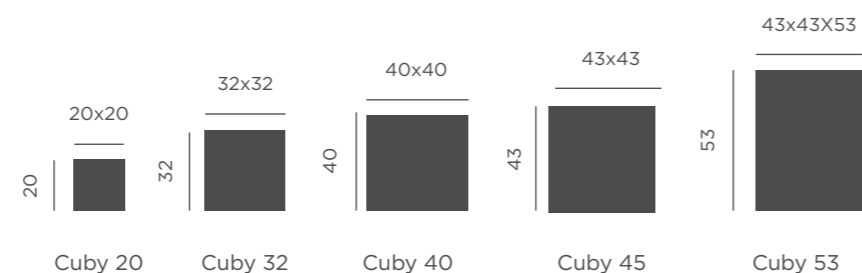

Cuby 20

REF: LUMCB020SSNW

- Packaging: 26,5 x 30,3 x 30,3 cm
- Gross Weight (with packaging): 1,1kg

Cuby 32

REF: LUMCB032SSNW

- Packaging: 34,8 x 32,5 x 32,5 cm
- Gross Weight (with packaging): 2,7kg

Cuby 40

REF: LUMCB040SSNW

- Packaging: 42 x 40,6 x 40,6 cm
- Gross Weight (with packaging): 4kg

Cuby 45

REF: LUMCB045SSNW

- Packaging: 45 x 43,5 x 43,5 cm
- Gross Weight (with packaging): 5kg

Cuby 53

REF: LUMCB053SSNW

- Packaging: 43,6 x 43,6 x 55 cm
- Gross Weight (with packaging): 5,5kg

CABLE (WARM LIGHT)

- IP65 Outdoor & Indoor use
- Warm Light (included)
- Im 600 lm
- M Polyethylene

Cuby 32

REF: LUMCB032OCNW

- Packaging: 34,8 x 32,5 x 32,5 cm
- Gross Weight (with packaging): 2,7kg

Cuby 40

REF: LUMCB040OCNW

- Packaging: 42 x 40,6 x 40,6 cm
- Gross Weight (with packaging): 4kg

Cuby 45

REF: LUMCB045OCNW

- Packaging: 45 x 43,5 x 43,5 cm
- Gross Weight (with packaging): 5kg

CABLE (WHITE LIGHT)

- IP65 Outdoor & Indoor use
- White Light (included)
- Im 600 lm | Cuby 20: 250 lm
- M Polyethylene

Cuby 20

REF: LUMCB020OFNW

- Packaging: 26,5 x 30,3 x 30,3 cm
- Gross Weight (with packaging): 1,1kg

Cuby 32

REF: LUMCB032OFNW

- Packaging: 34,8 x 32,5 x 32,5 cm
- Gross Weight (with packaging): 2,7kg

Cuby 40

REF: LUMCB040OFNW

- Packaging: 42 x 40,6 x 40,6 cm
- Gross Weight (with packaging): 4,5kg

Cuby 45

REF: LUMCB045OFNW

- Packaging: 45 x 43,5 x 43,5 cm
- Gross Weight (with packaging): 5kg

Cuby 53

REF: LUMCB053OFNW

- Packaging: 43,6 x 43,6 x 55 cm
- Gross Weight (with packaging): 5,5kg

Dimensions (cm)

(*) Power adapter not included