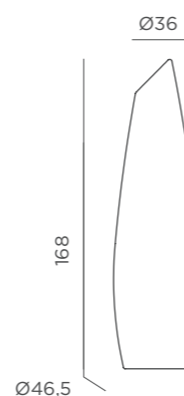

Dimensions (cm)