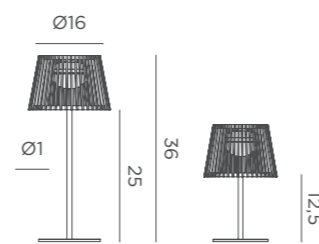

OKINAWA TABLE LAMP

SOLAR & RECHARGEABLE BATTERY

REF: LUMOKT036NWSWNW

- Outdoor & Indoor use
- Solar + Rechargeable Battery Electric Charge (Power adapter not included)
- Warm Light (included)
- 350 lm
- Remote control (included)
- Dimmable
- Rechargeable bulb Mini Cherry (included)
- Integrated solar panel
- Bamboo | Metal (black colour)
- Packaging: 16,5 x 16,5 x 12 cm
- Gross Weight (with packaging): 0,9kg

2 lamps in 1