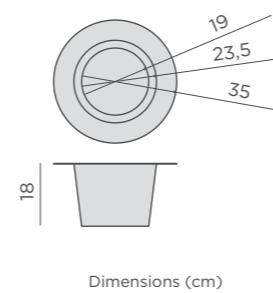

PALMA COOLER TRAY

REF: LUMCLP035XXNLNW

- M Aluminium
- 📦 Packaging: 35 x 18 x 35 cm
- 📊 Gross Weight (with packaging): 2,42kg
- Outdoor & Indoor use