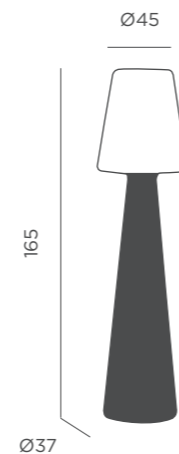

Dimensions (cm)