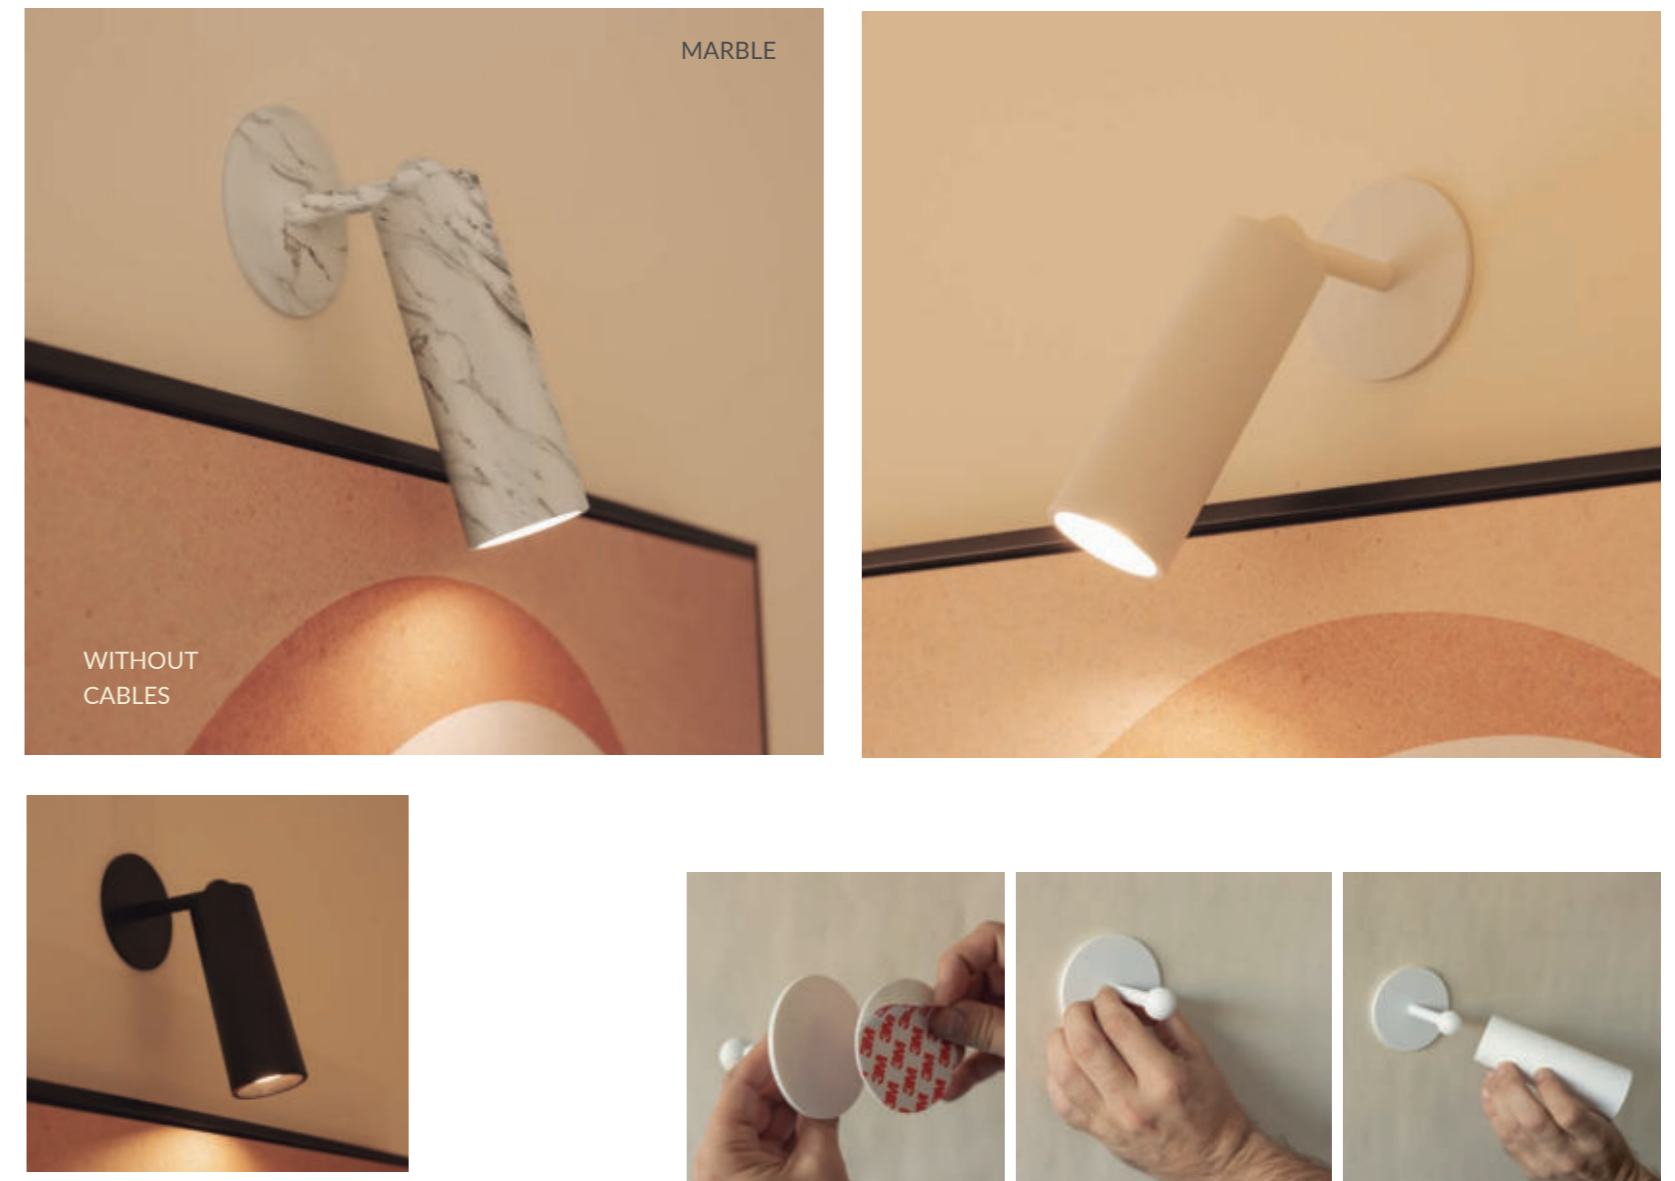

Roll 4

ROLL 4

RECHARGEABLE BATTERY

- IP20 Indoor use
- Rechargeable Battery Electric Charge (Power adapter not included)
- Warm Light (included)
- 300 lm
- Dimmable
- Hanging product
- Magnetic Anchor
- Without electrical installation
- Easy Installation (Adhesive Pads or Screws)
- ABS
- Packaging: 7,7 x 5,4 x 13 cm
- Gross Weight (with packaging): 0,25kg

- Black | ● REF: LUMROLO40NXWLNW
- White | ○ REF: LUMROLO40BXWLNW
- Marble | ○ REF: LUMROLO40MBWLNW
- Wood | ● REF: LUMROLO40WOWLNW

Dimensions (cm)

Compatible with Magnetic Hanging Roll Accessory (sold separately) | pag 202