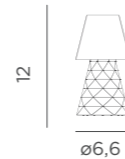

LOLA 12 LUX

☺ REPLACEABLE BATTERY

- IP44 Outdoor & Indoor use
- ☺ Replaceable battery (Battery CR2032 included)
- 💡 Warm Light (included)

REF: LUMLOLO12XXAANW

- M PP
- 📦 Packaging: ø6,6 x 12 cm
- 📦 Gross Weight (with packaging): 0,08kg