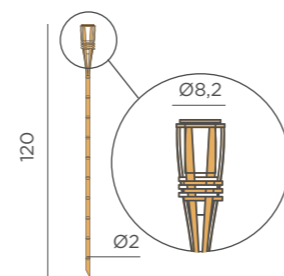

HIAMA

☀️ SOLAR

REF: LUMHIA120XXSLNW

- IP44 Outdoor use
- ☀️ Solar Battery
- 🔥 Flame effect led light
- lm 25 lm
- 🌙 Twilight sensor
- ☀️ Integrated solar panel
- **M** Bamboo
- 📦 Box Packaging: 122 x 52 x 19 cm
- 📦 Gross Weight: 0,19kg per unit

Dimensions (cm)