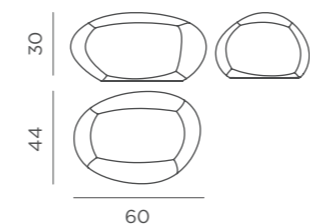

Dimensions (cm)