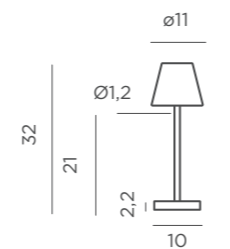

LOLA SLIM 30

RECHARGEABLE BATTERY

- IP44 Outdoor & Indoor use
- 🔋 Rechargeable Battery Electric Charge (Power adapter not included)
- 💡 White Light (included)
- lm 260 lm
- 📶 Dimmable
- 👉 Touch control
- M PP Difusor | Metal
- 📦 Packaging: 11,7 x 11,7 x 38 cm
- 📦 Gross Weight (with packaging): 0,47kg

- Anthracite | ● REF: LUMLLS030ANWLNW
- Brass | ● REF: LUMLLS030BRWLNW
- Rose gold | ● REF: LUMLLS030RGWLNW
- Space grey | ● REF: LUMLLS030GEWLNW
- White | ○ REF: LUMLLS030BXWLNW

Dimensions (cm)