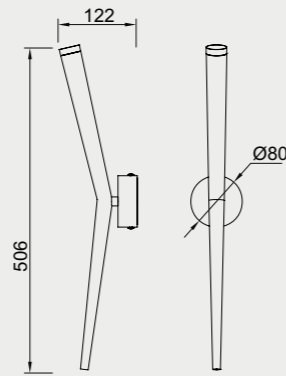

9246 Oro-Gold
LED 6W-3000K-550lm