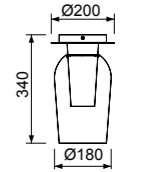

8287
Cristal cromo
Chrome glass
1L x E27 (no incl)
Class I