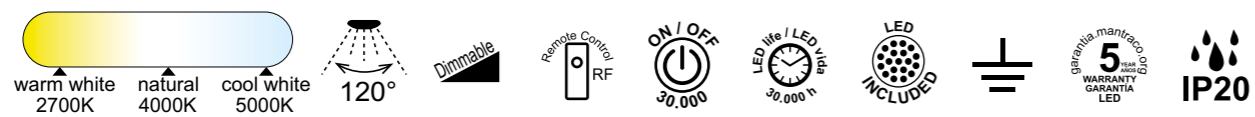

**7565** Madera-Wood  
LED 80W 2700K-5000K 3900lm

**8037** Oro-Gold  
LED 80W 2700K-5000K 3900lm

**7568** Madera-Wood  
LED 56W 2700K-5000K 2500lm

**8038** Oro-Gold  
LED 56W 2700K-5000K 2500lm

R00129

R00129