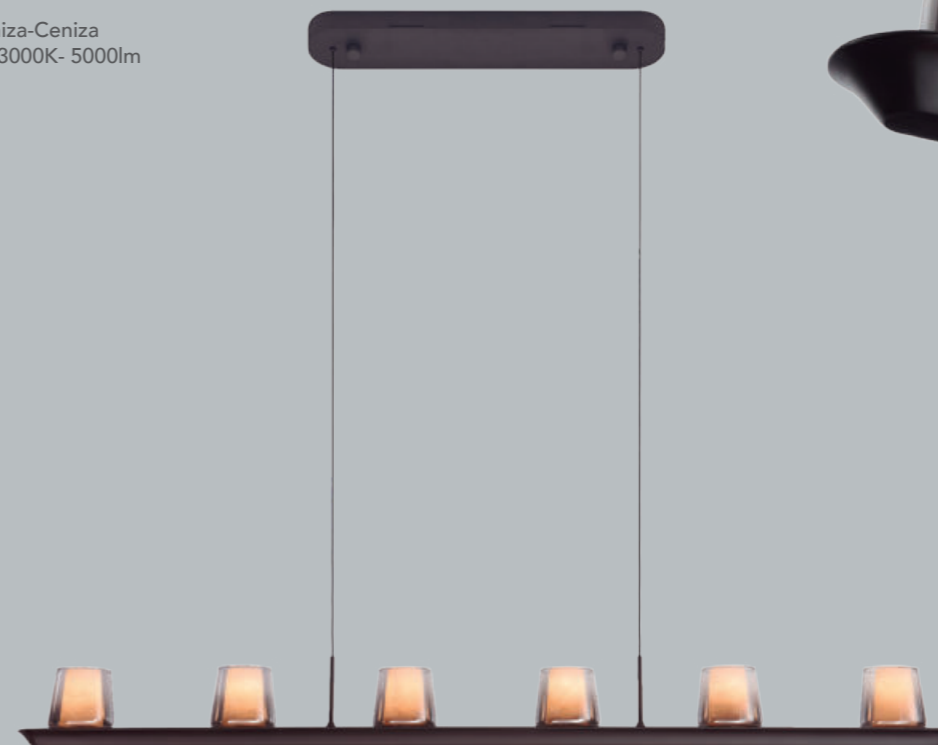

# ALABASTRO NEW

**9435** Ceniza-Ceniza  
LED 55W-3000K- 4500lm  
(3-STEP)

- 
- 
- 
- 
- 
- 
- 

Metal-Cristal/ Metal-Glass 220-240V~50/60Hz CRI≥ 80

**9436** Ceniza-Ceniza  
LED 62W-3000K- 5000lm  
(3-STEP)