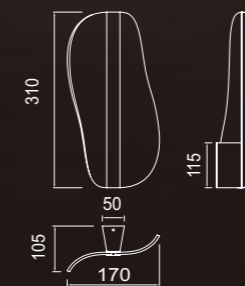

7836 Blanco-White
LED 12W 3000K 700lm