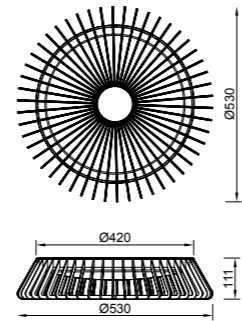

# HIMALAYA

**7966** Blanco-White  
LED 56W 2700K-5000K 2500lm

**7967** Madera-Wood  
LED 56W 2700K-5000K 2500lm

**7968** Negro-Black  
LED 56W 2700K-5000K 2500lm

R00129