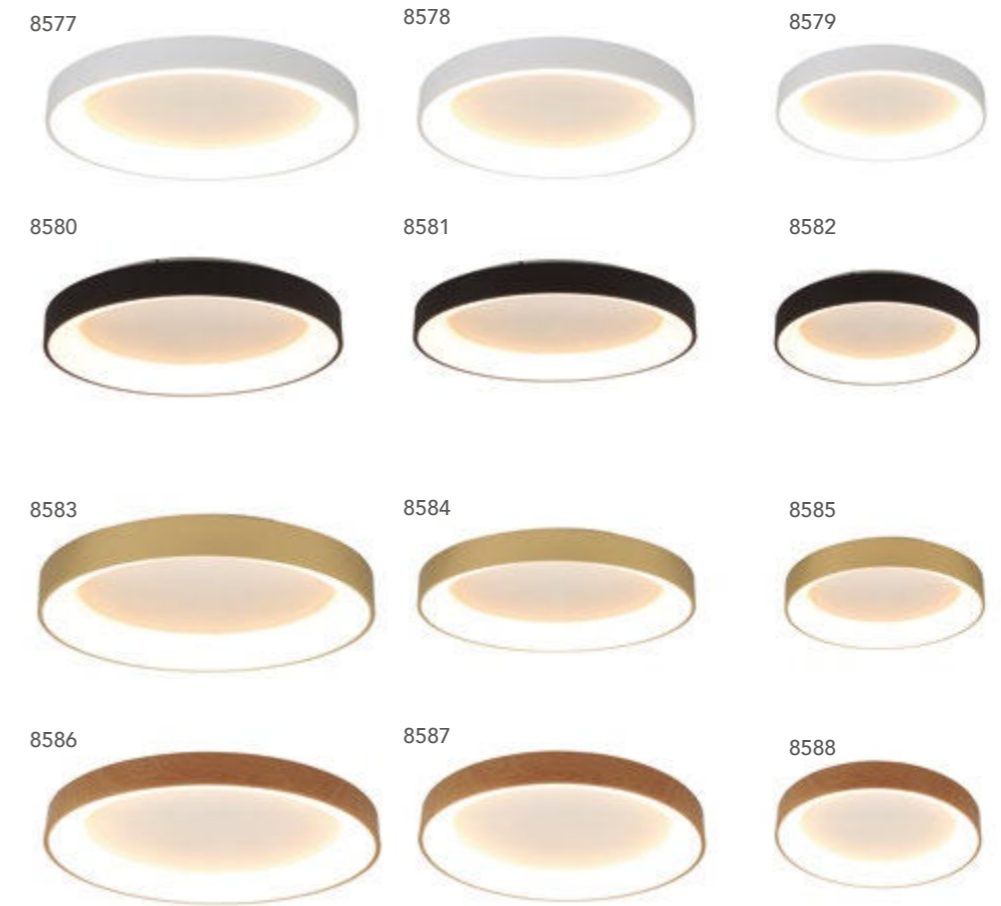

warm white 2700K
natural 4000K
cool white 5000K
Dimmable
Remote Control RF
ON / OFF 30,000
LED life / LED life 30,000 h
LED INCLUDED
5 años WARRANTY GARANTIA LED
IP20