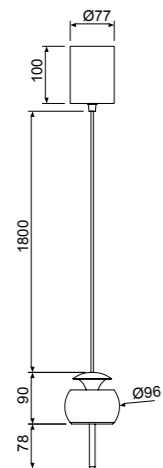

8407 Cromo negro-Black chrome
LED 12W 3000K 1100lm