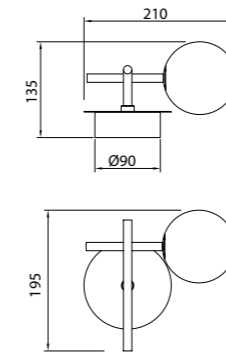

# CELLAR

**7634** Negro-Black  
1LxG4 máx. 5W LED (incl)

**7636** Negro-Black  
1LxG4 máx. 5W LED (incl)

**7635** Negro-Black  
2LxG4 máx. 5W LED (incl)

R09243 LED G4 5W 3000K 500lm (incl)

CELLAR

**7637** Negro-Black  
2LxG4 máx. 5W LED (incl)