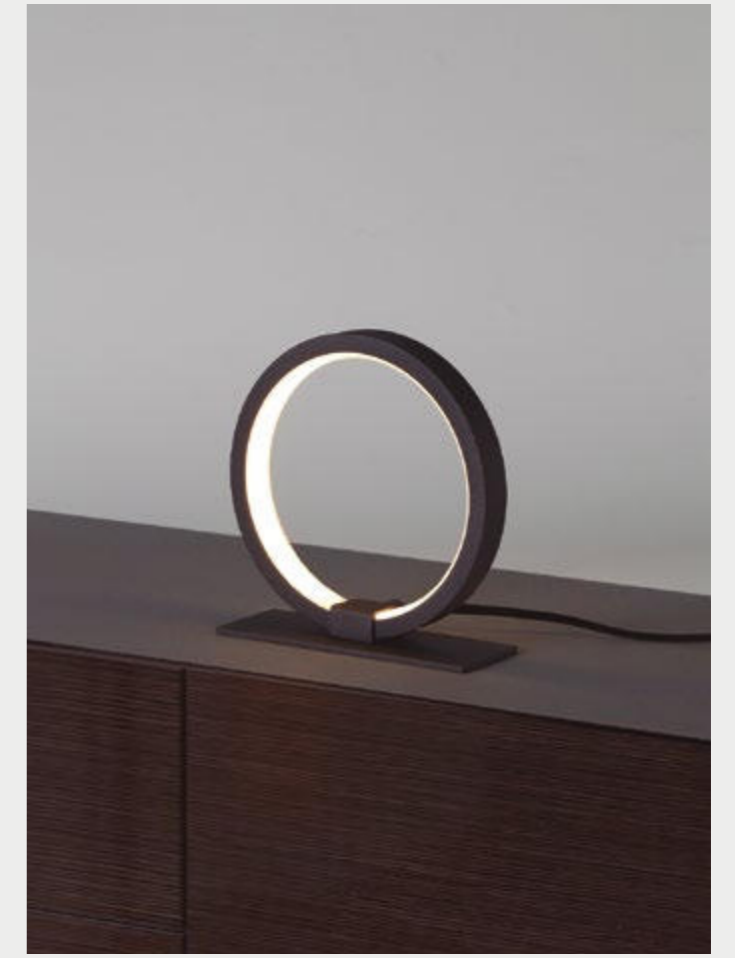

# KITESURF

**8597** Blanco-White  
LED 8W 3000K 640lm

**8593** Negro-Black  
LED 8W 3000K 640lm

**8599** Blanco-White  
LED 8W 3000K 640lm

**8595** Negro-Black  
LED 8W 3000K 640lm

**8596** Blanco-White  
LED 8W 3000K 640lm