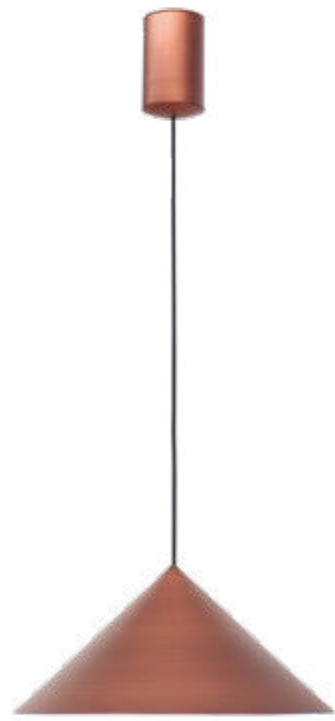

9453 Cobre-Copper
LED 10W-3000K-940lm
Dimmable TRIAC