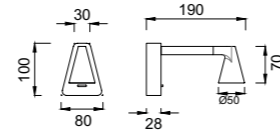

9412 Negro-Black
LED 5W-3000K-450lm