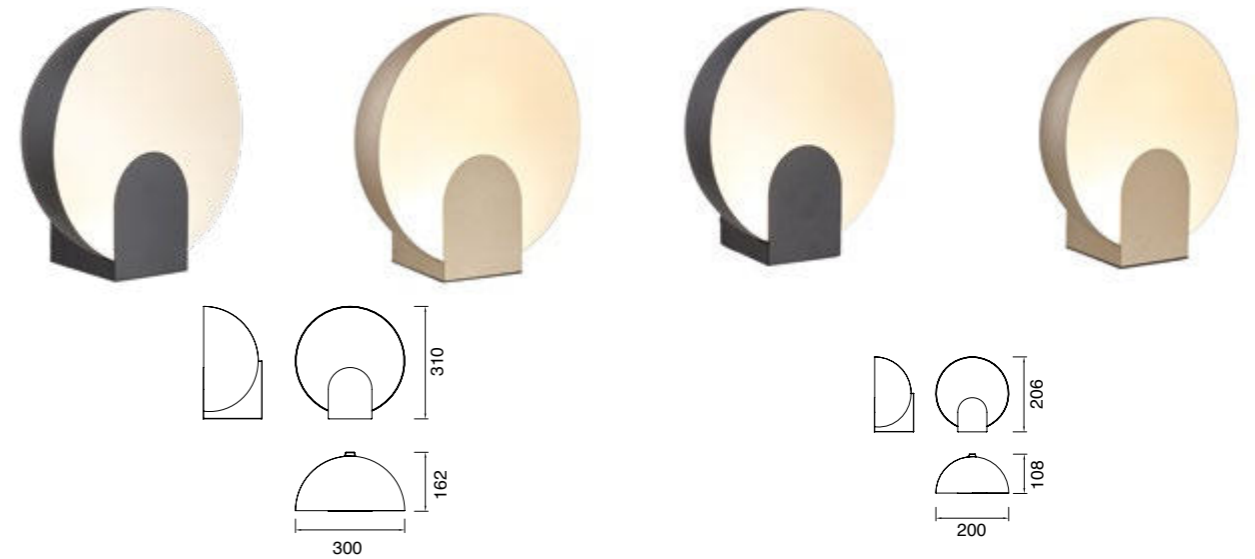

# ÓCULO

**8431 Negro-Black**  
LED 12W 3000K 1080lm

**8432 Oro-Gold**  
LED 12W 3000K 1080lm

**8433 Negro-Black**  
LED 5W 3000K 400lm

**8434 Oro-Gold**  
LED 5W 3000K 400lm

**8590 Negro-Black**  
LED 5W 3000K 400lm