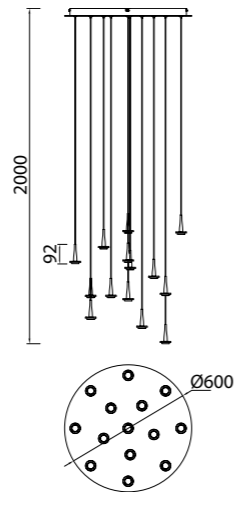

# ANDRÓMEDA

**8932 Oro-Gold**  
LED 25W-3000K-2500lm

**8933 Oro-Gold**  
LED 40W-3000K-4000lm

**8935 Oro-Gold**  
LED 70W-3000K-7050lm

**8937 Oro-Gold**  
LED 120W-3000K-12100lm

**8931 Oro-Gold**  
LED 5W-3000K-500lm