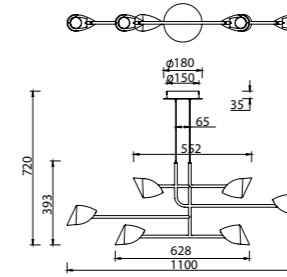

# CAPUCCINA

**7585** Negro-Black  
LED 8,5W 3000K 600lm

**7584** Negro-Black  
LED 8,5W 3000K 610lm

**7587** Negro-Black  
LED 8,5W 3000K 610lm

**7578** Negro-Black  
LED 61,5W 3000K 4000lm

**7579** Negro-Black  
LED 45W 3000K 3100lm