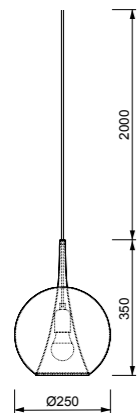

ELSA

MODULAR LIGHT 220V

8240
Transparente-Transparent
1L x E27 (no incl)

8241
Cobre-Copper
1L x E27 (no incl)

8242
Cromo-Chrome
1L x E27 (no incl)

8243
Oro-Gold
1L x E27 (no incl)

8244
Bronce-Bronze
1L x E27 (no incl)

8245
Transparente-Transparent
1L x E27 (no incl)

8246
Cobre-Copper
1L x E27 (no incl)

8247
Cromo-Chrome
1L x E27 (no incl)

8248
Oro-Gold
1L x E27 (no incl)

8249
Bronce-Bronze
1L x E27 (no incl)

8250
Transparente-Transparent
1L x E27 (no incl)

8251
Cobre-Copper
1L x E27 (no incl)

8252
Cromo-Chrome
1L x E27 (no incl)

8253
Oro-Gold
1L x E27 (no incl)

8254
Bronce-Bronze
1L x E27 (no incl)

MODO DE USO