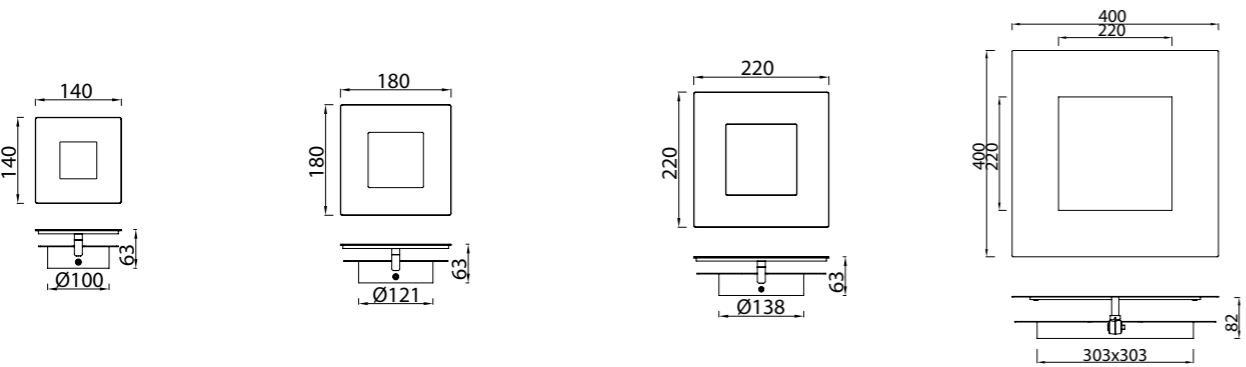

Aluminio-Aluminium 220-240V~ 50/60Hz CRI≥ 80