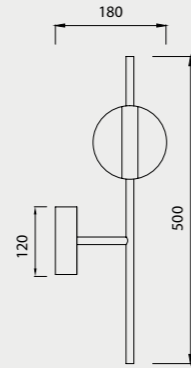

CUBA

7163 Oro/Negro-Gold/Black
LED 8W 3000K 600lm