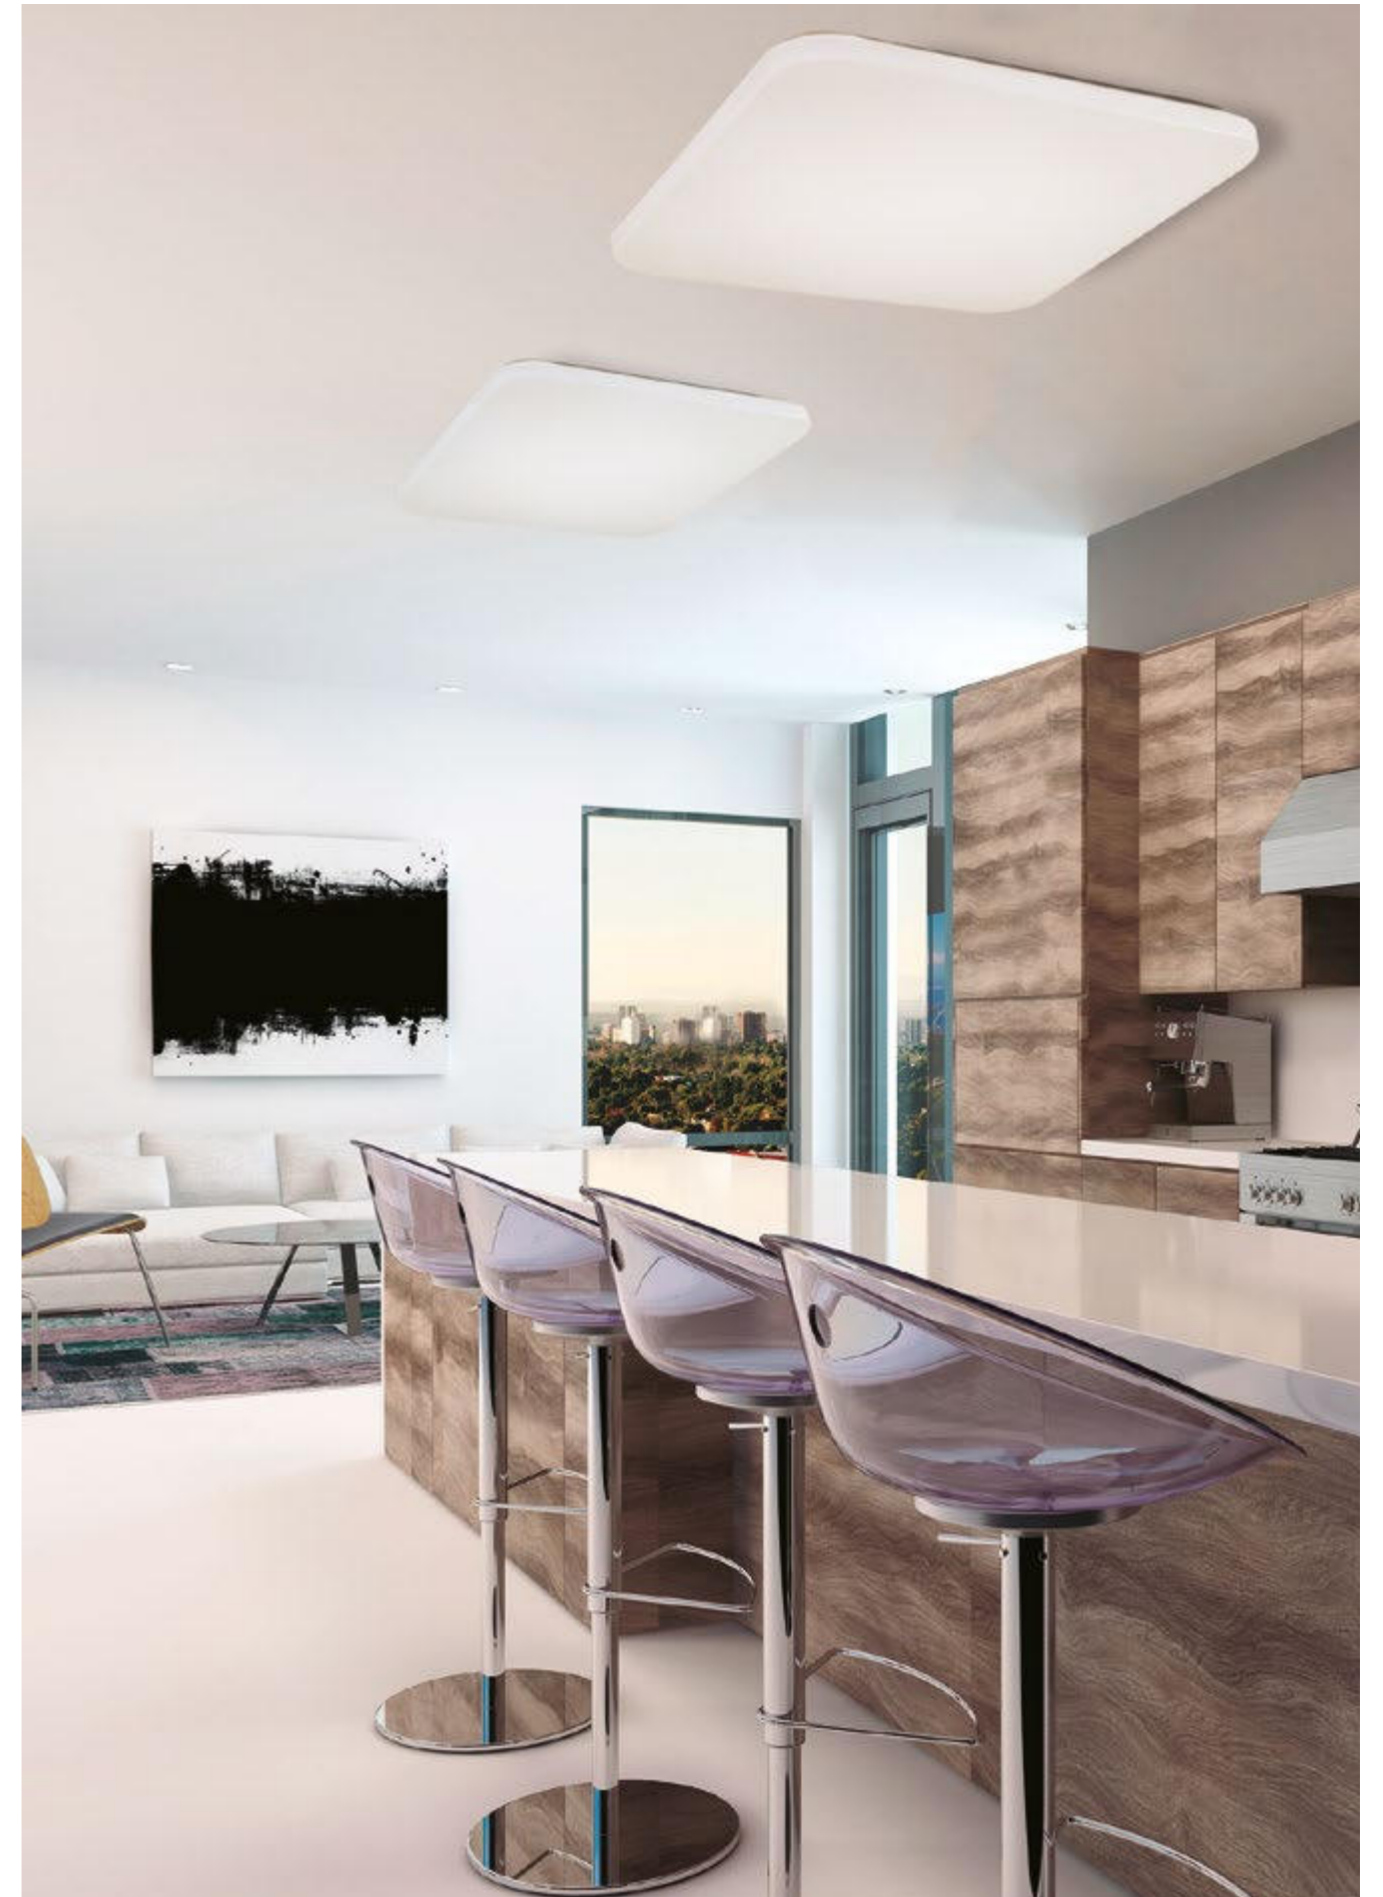

QUATRO II

Metal/Acrílico-Metal/Acrylic 220-240V~ 50/60Hz OAMI 002237214-0007