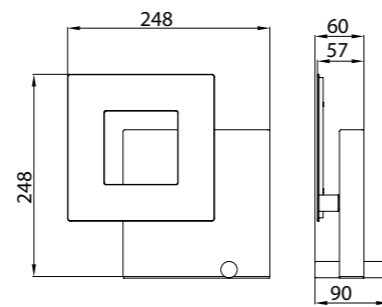

DALIA

8519
Oro+Blanco+Mármol
Gold+White+Marble
LED 18W 3000K 1260lm

8520
Oro+Negro+Mármol
Gold+Black+Marble
LED 18W 3000K 1260lm