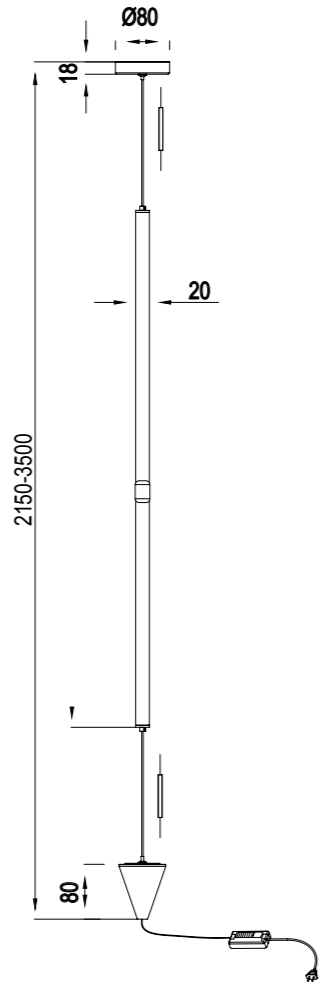

VERTICAL

7352 Negro-Black
LED 36W 3000K 2160lm

7351 Blanco-White
LED 36W 3000K 2160lm