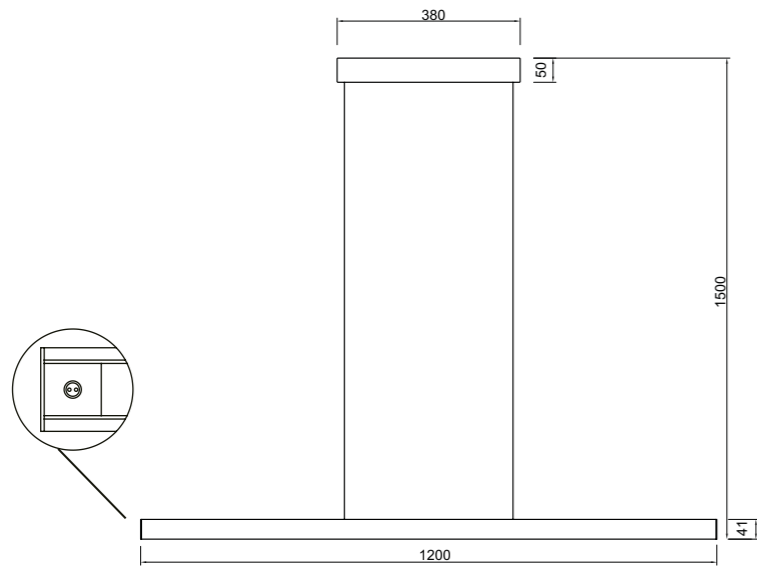

# LINEAL

**9034** Blanco-White  
LED 24W-3000K-2970lm

**9035** Negro-Black  
LED 24W-3000K-2970lm

**9036** Oro-Gold  
LED 24W-3000K-2970lm

Aluminio/Hierro/Acrílico-Aluminum/Iron/Acrylic 220-240V~50/60Hz CRI≥ 80 Cable: Transparente/2x1.5m