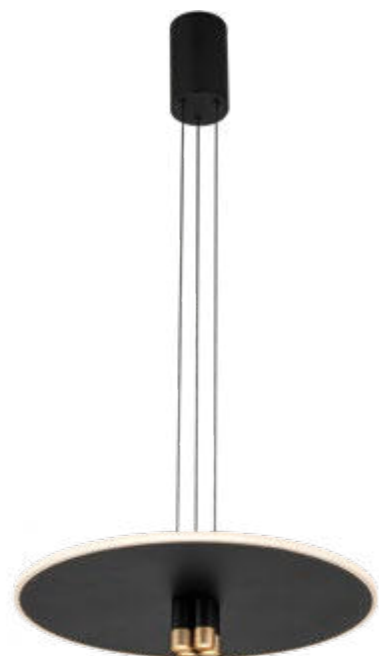

# NÓMADA

**8982** Negro/Oro-Gold/Black  
LED 42W-3000K-5200lm

**8983** Negro/Oro-Gold/Black  
LED 33W-3000K-4350lm