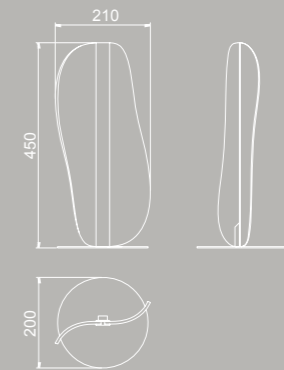

Registered N° 008635742-0001