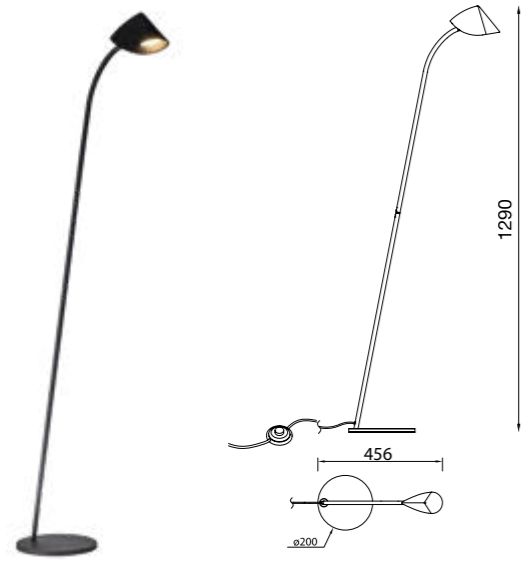

CAPUCCINA

7585 Negro-Black
LED 8,5W 3000K 600lm

7584 Negro-Black
LED 8,5W 3000K 610lm