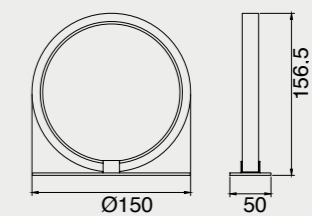

7195 Blanco-White
LED 8W 3000K 640lm

7145 Negro-Black
LED 8W 3000K 640lm

Aluminio/Silicona/Metal-Aluminium/Silicone/Metal 220-240V~ 50/60Hz CRI≥ 80