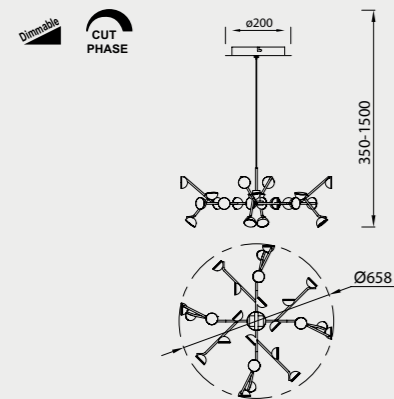

# ADN

by Mantra Team

**6260** Blanco mate-Matte white  
LED 100W 3000K 7250lm

**8651** Blanco mate-Matte white  
LED 108W 3000K 7250lm  
Dimmable

**6261** Blanco mate-Matte white  
LED 72W 3000K 4450lm

**8652** Blanco mate-Matte white  
LED 72W 3000K 4450lm  
Dimmable