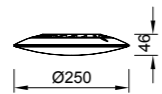

SLIM

7972 Blanco-White
LED 16W 3000K 1300lm