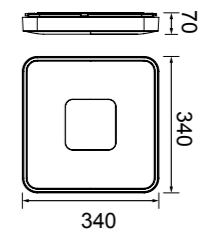

Metal/Acrílico/ABS-Metal/Acrylic/ABS 220-240V~ 50/60Hz CRI≥ 80 R00129 Incluido