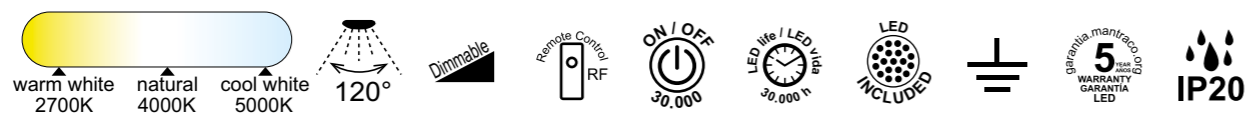

Metal/Acrílico/ABS-Metal/Acrylic/ABS 220-240V~ 50/60Hz CRI≥ 80 R00129 Incluido