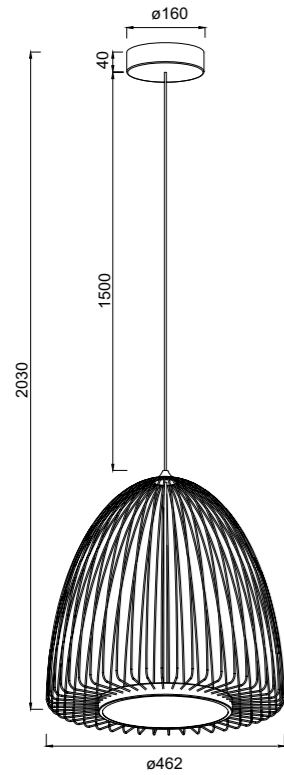

# SMART

9016 Negro-Black  
LED 43W-3000K-5700lm

9017 Negro-Black  
LED 20W-3000K-2750lm

Metal/PS 220-240V~50/60Hz CRI≥ 80 Negro/1.5m

Metal/PS 220-240V~50/60Hz CRI≥ 80 Negro/1.5m