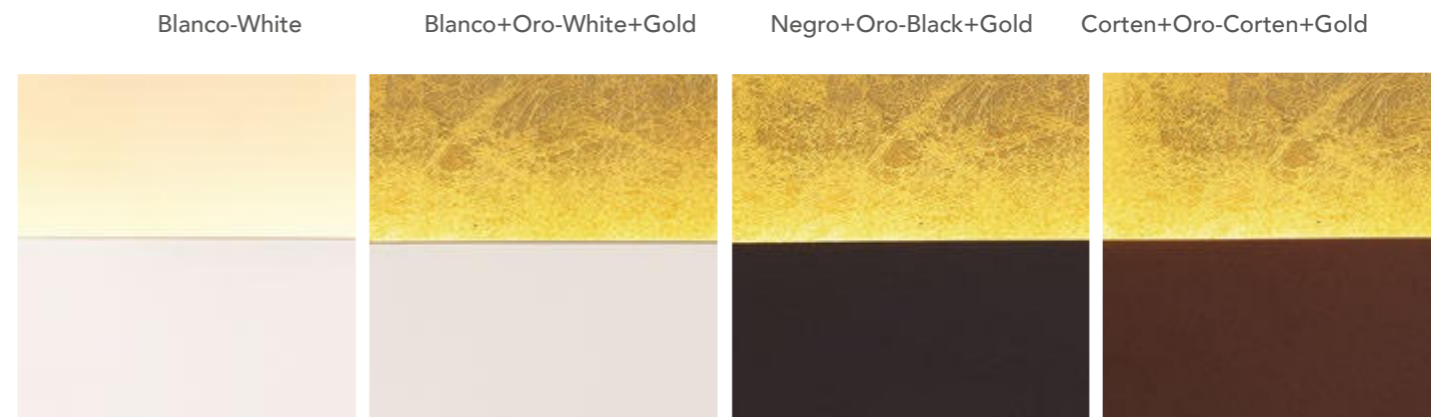

Aluminio-Aluminium 220-240V~ 50/60Hz CRI≥ 80