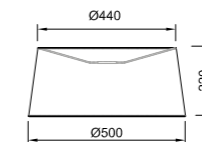

E27 1x 30W LED  
bombilla incluida - bulb included

R09295 Incluido/Included  
CCT 2700K-3200K-4000K

Tela/Acero-Fabric/Steel 100-240V~ 50/60Hz

**9447**  
Pantalla/Shade  
Crema /Cream

**9448**  
Pantalla/Shade  
Gris /Gray