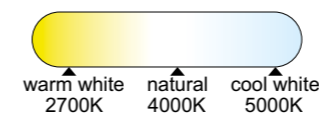

# FROZEN

by Mantra Team

**9182 Blanco-White**  
LED 45W 2700K-5000K 5220lm

**9183 Blanco-White**  
LED 30W 2700K-5000K 3420lm

R00147(433MHz)

Metal/Acrílico-Metal/Acrylic 220-240V~ 50/60Hz CRI≥ 80-R00147 Incluido