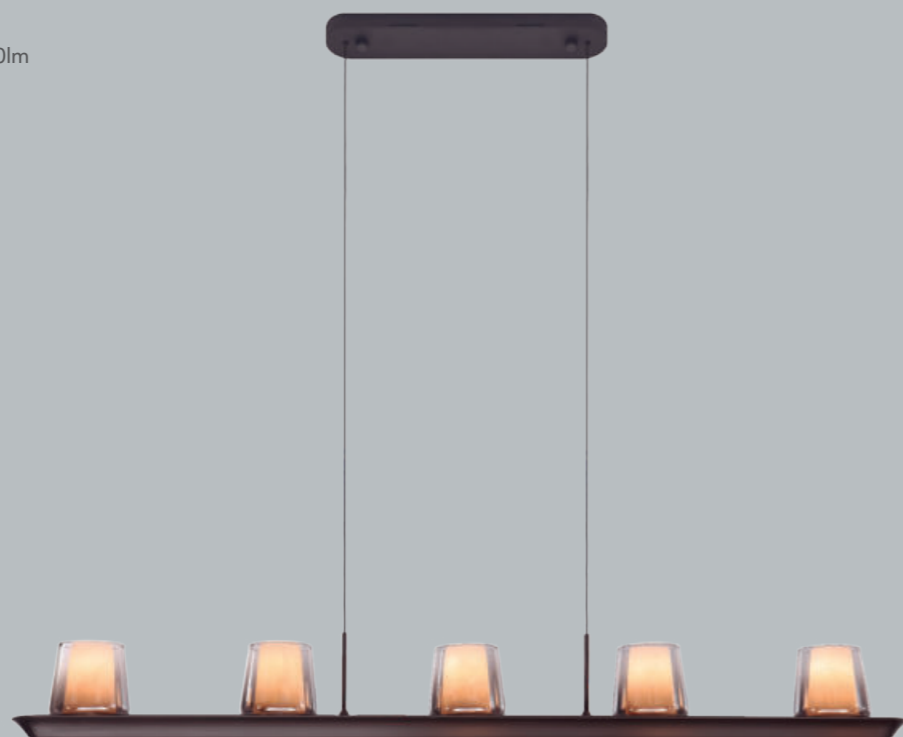

# ALABASTRO NEW

**9435** Ceniza-Ceniza  
LED 55W-3000K- 4500lm  
(3-STEP)

- 
- 
- 
- 
- 
- 
- 

Metal-Cristal/ Metal-Glass 220-240V~50/60Hz CRI≥ 80

**9436** Ceniza-Ceniza  
LED 62W-3000K- 5000lm  
(3-STEP)