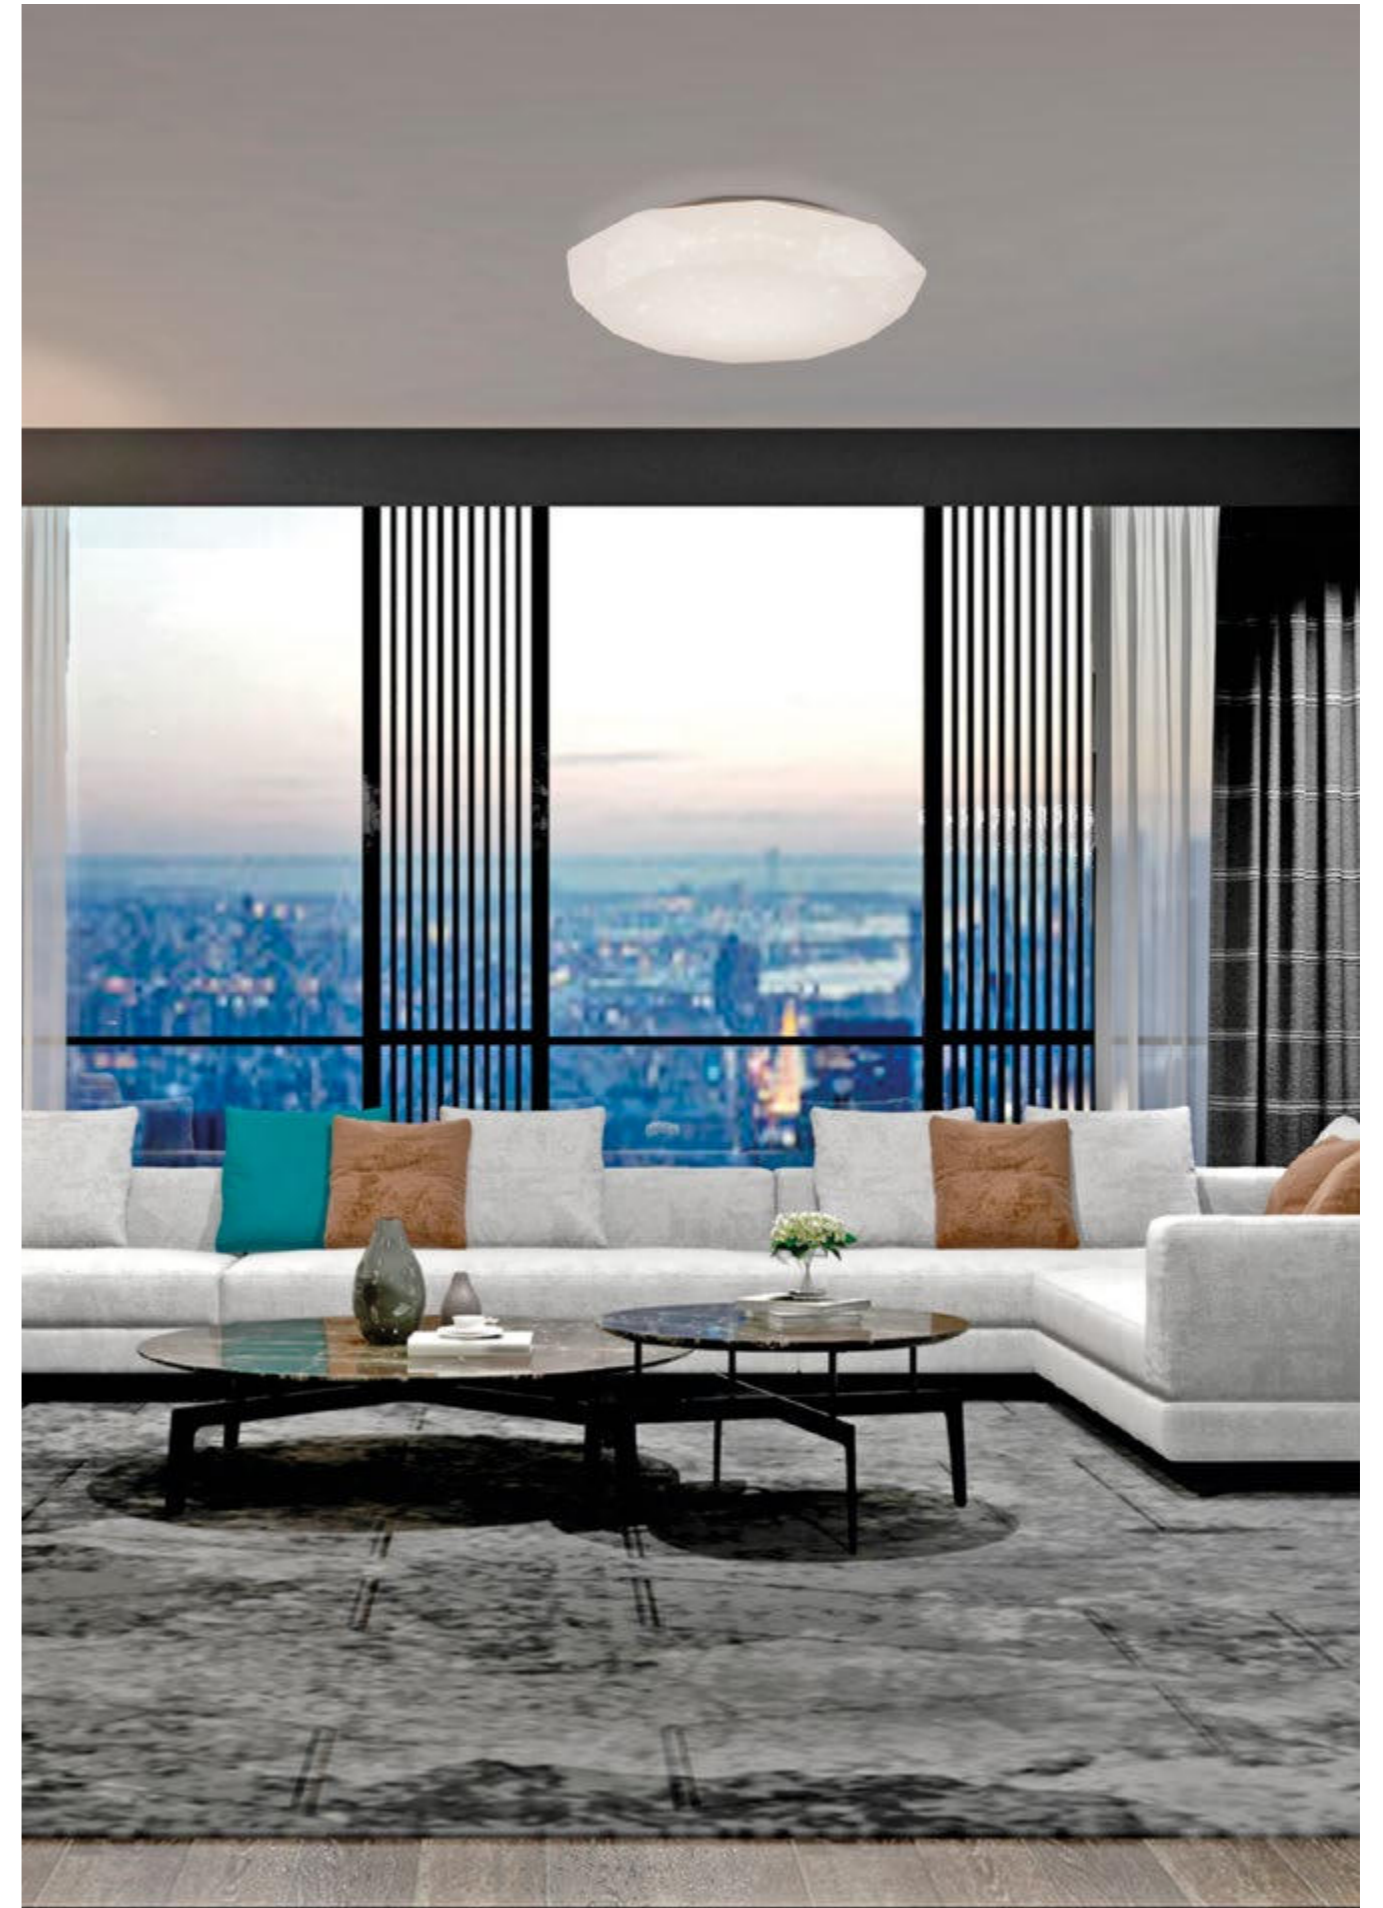

## DIAMANTE II

**5935** Blanco-White  
LED 54W 3000K 3900lm

**5936** Blanco-White  
LED 36W 3000K 2600lm

**5970** Blanco-White  
LED 54W 5000K 4000lm

**5971** Blanco-White  
LED 36W 5000K 2700lm

Metal/Acrílico-Metal/Acrylic 220-240V~ 50/60Hz