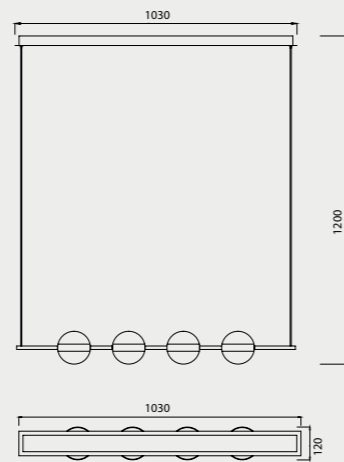

7161 Oro/Negro-Gold/Black
LED 32W 3000K 2400lm

Metal/Acrílico-Metal/Acrylic 220-240V~ 50/60Hz CRI ≥80