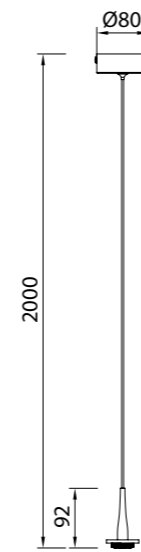

# ANDRÓMEDA

**8932 Oro-Gold**  
LED 25W-3000K-2500lm

**8933 Oro-Gold**  
LED 40W-3000K-4000lm

**8935 Oro-Gold**  
LED 70W-3000K-7050lm

**8937 Oro-Gold**  
LED 120W-3000K-12100lm

**8931 Oro-Gold**  
LED 5W-3000K-500lm