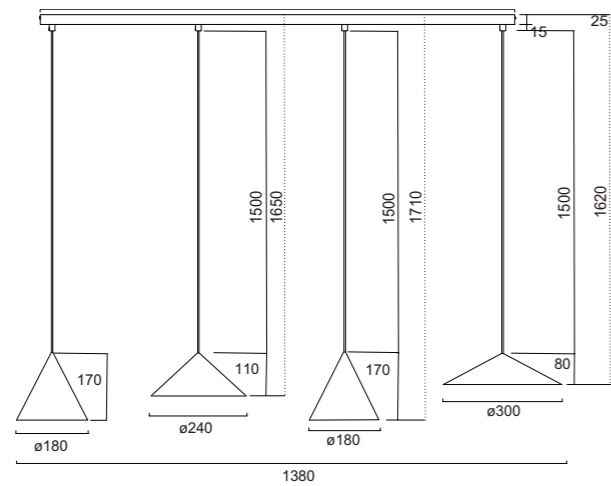

CONO **NEW**

9458 Negro-Black
LED 20W-3000K-1850lm
Dimmable TRIAC