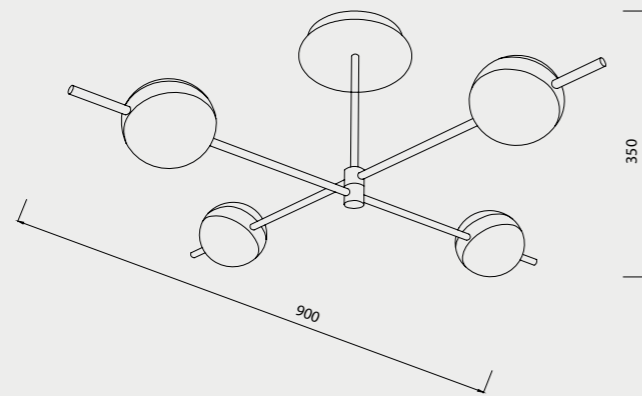

CUBA

7162 Oro/Negro-Gold/Black
LED 32W 3000K 2400lm

Metal/Acrílico-Metal/Acrylic 220-240V~ 50/60Hz CRI ≥80