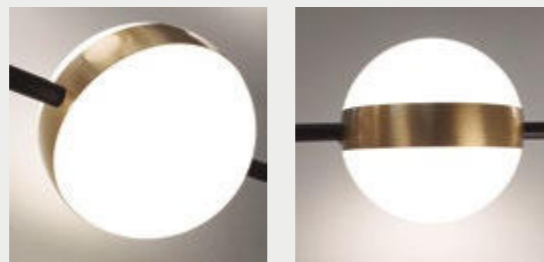

CUBA

7162 Oro/Negro-Gold/Black
LED 32W 3000K 2400lm

Metal/Acrílico-Metal/Acrylic 220-240V~ 50/60Hz CRI ≥80