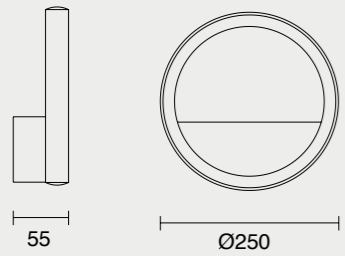

KITESURF

8597 Blanco-White
LED 8W 3000K 640lm

8593 Negro-Black
LED 8W 3000K 640lm