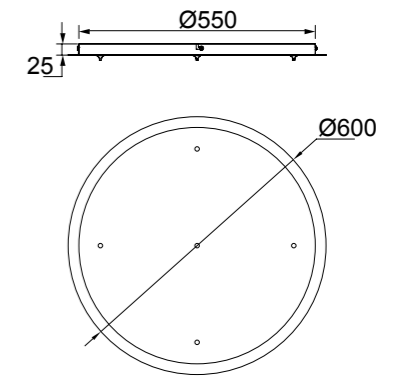

FLORÓN TECHO 5L - CEILING CUP 5L

- **8262**
  Blanco-White
- **8272**
  Cromo-Chrome
- **8267**
  Oro-Gold
- **8516**
  Negro-Black