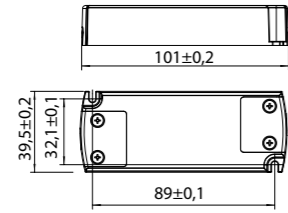

MODULAR LIGHTS

DRIVERS

9394-8W 1L