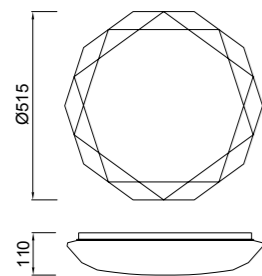

## DIAMANTE II

**5935** Blanco-White  
LED 54W 3000K 3900lm

**5936** Blanco-White  
LED 36W 3000K 2600lm

**5970** Blanco-White  
LED 54W 5000K 4000lm

**5971** Blanco-White  
LED 36W 5000K 2700lm

Metal/Acrílico-Metal/Acrylic 220-240V~ 50/60Hz