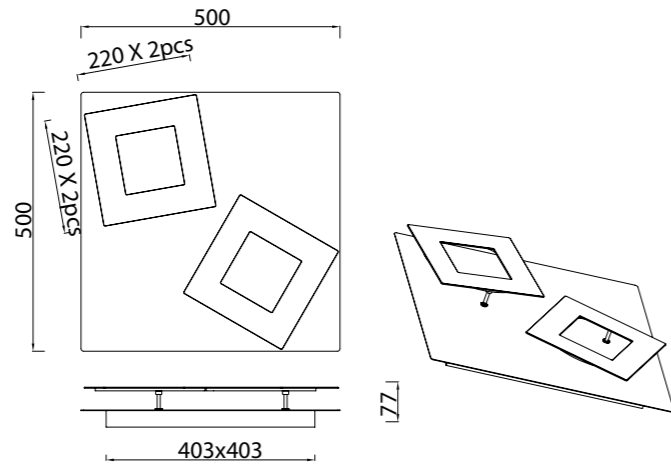

# DALIA

**8160** Blanco-White  
LED 48W 3000K 3360lm

**8161** Blanco+oro-White+gold  
LED 48W 3000K 3360lm

**8162** Negro+oro-Black+gold  
LED 48W 3000K 3360lm

**8163** Corten+oro-Corten+gold  
LED 48W 3000K 3360lm