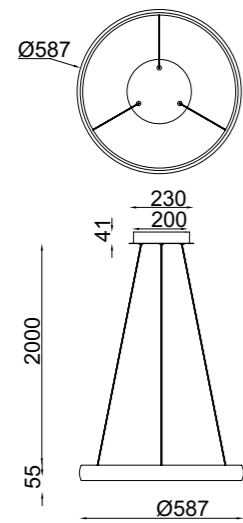

FLATS **NEW**

9430 Blanco-White
LED 42W-3000K-5290lm
Dimmable TRIAC