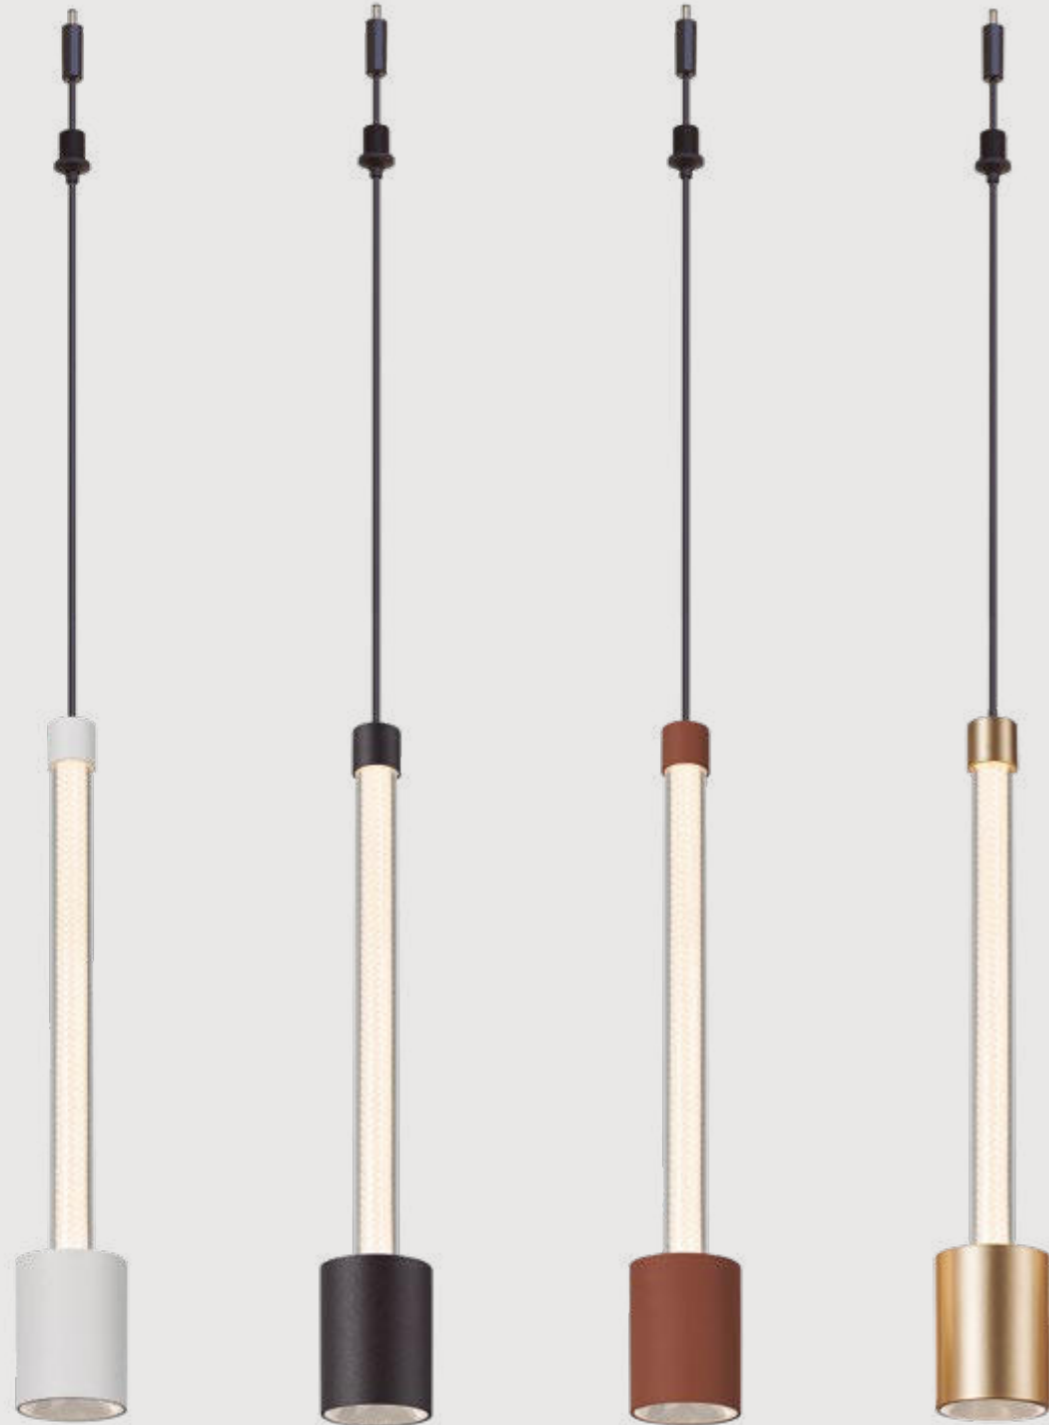

9328 Blanco-White
LED 6W 3000K 700lm