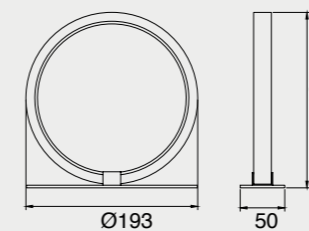

**8592** Negro-Black  
LED 8W 3000K 640lm

**7194** Blanco-White  
LED 8W 3000K 640lm

**7144** Negro-Black  
LED 8W 3000K 640lm

**8598** Blanco-White  
LED 8W 3000K 640lm

**8594** Negro-Black  
LED 8W 3000K 640lm