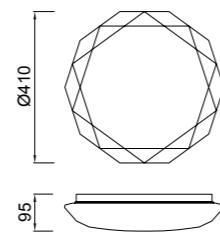

## DIAMANTE II

**5935** Blanco-White  
LED 54W 3000K 3900lm

**5936** Blanco-White  
LED 36W 3000K 2600lm

**5970** Blanco-White  
LED 54W 5000K 4000lm

**5971** Blanco-White  
LED 36W 5000K 2700lm

Metal/Acrílico-Metal/Acrylic 220-240V~ 50/60Hz