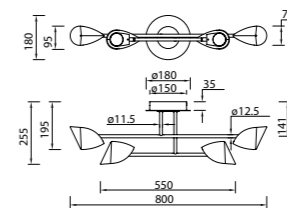

7582 Negro-Black
LED 30W 3000K 2100lm