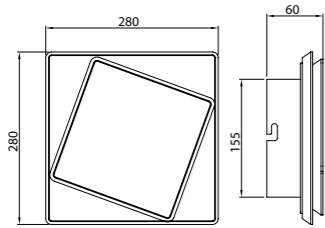

DAKLA

6428 Negro-Black
LED 18W 3000K 1090lm