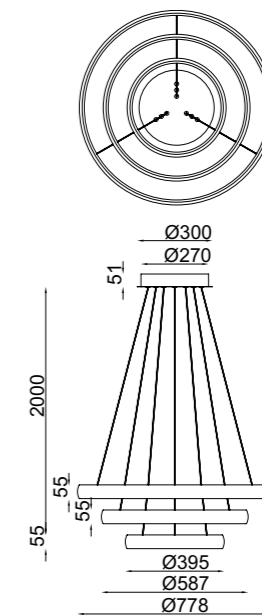

# FLATS **NEW**

by Mantra team

FLATS **NEW**

**9430** Blanco-White  
LED 42W-3000K-5290lm  
Dimmable TRIAC

**9429** Blanco-White  
LED 70W-3000K-8800lm  
Dimmable TRIAC

**9428** Blanco-White  
LED 122W-3000K-15250lm  
Dimmable TRIAC