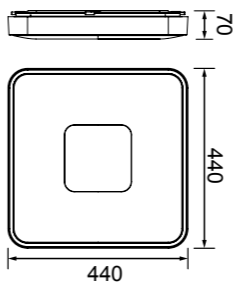

Metal/Acrílico/ABS-Metal/Acrylic/ABS 220-240V~ 50/60Hz CRI≥ 80 R00129 Incluido