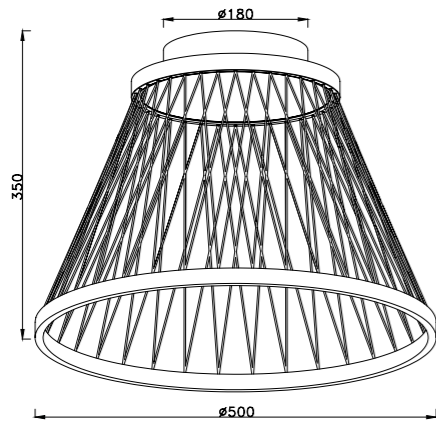

SPIDER

8981 Gris-Grey
LED 43W-3000K-5700lm

Metal/Aluminio/PS-Metal/Aluminum/PS 220-240V~50/60Hz CRI≥ 80

8949 Gris-Grey
LED 43W-3000K-5700lm