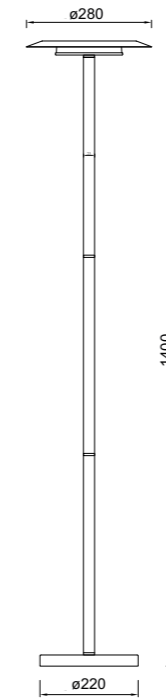

# TINA

**9002** Blanco+Negro-White+Black  
LED 24W-3000K-2900lm

**9003** Blanco+Negro-White+Black  
LED 18W-3000K-2350lm

**9005** Blanco+Negro-White+Black  
LED 12W-3000K-1600lm

**9004** Blanco+Negro-White+Black  
LED 12W 3000K 1600lm