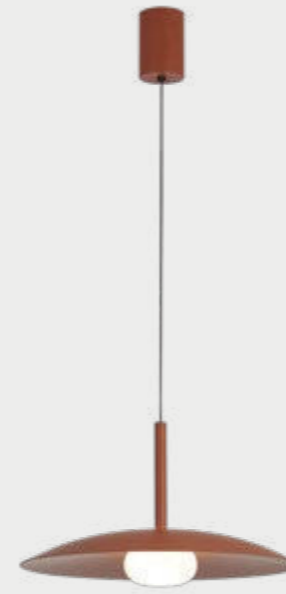

# LIDIA

**8975** Negro-Black  
LED 12W-3000K-1550lm

**8976** Oro mate-Matte gold  
LED 12W-3000K-1550lm

**8977** Gris oscuro-Dark grey  
LED 12W-3000K-1550lm

**8978** Café-Coffee  
LED 12W-3000K-1550lm

**8979** Blanco-White  
LED 12W-3000K-1550lm