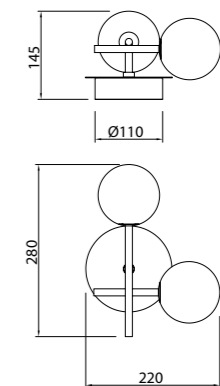

# CELLAR

**7634** Negro-Black  
1LxG4 máx. 5W LED (incl)

**7636** Negro-Black  
1LxG4 máx. 5W LED (incl)

**7635** Negro-Black  
2LxG4 máx. 5W LED (incl)

R09243 LED G4 5W 3000K 500lm (incl)

CELLAR

**7637** Negro-Black  
2LxG4 máx. 5W LED (incl)