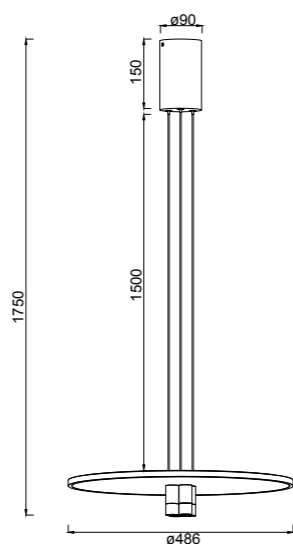

NÓMADA

8982 Negro/Oro-Gold/Black
LED 42W-3000K-5200lm

8983 Negro/Oro-Gold/Black
LED 33W-3000K-4350lm