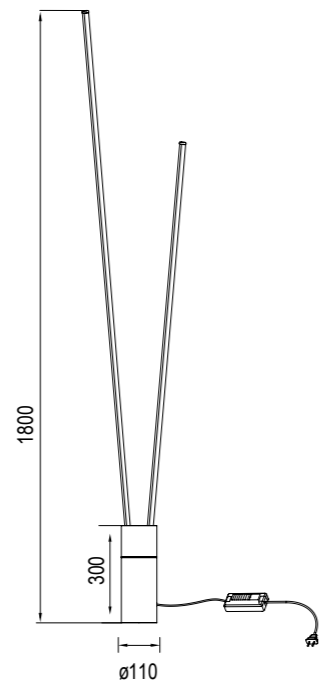

VERTICAL

7345 Blanco-White
LED 44W 3000K 2600lm

7346 Negro-Black
LED 44W 3000K 2600lm

Acero/Steel 220-240V~ 50/60Hz CRI≥ 80