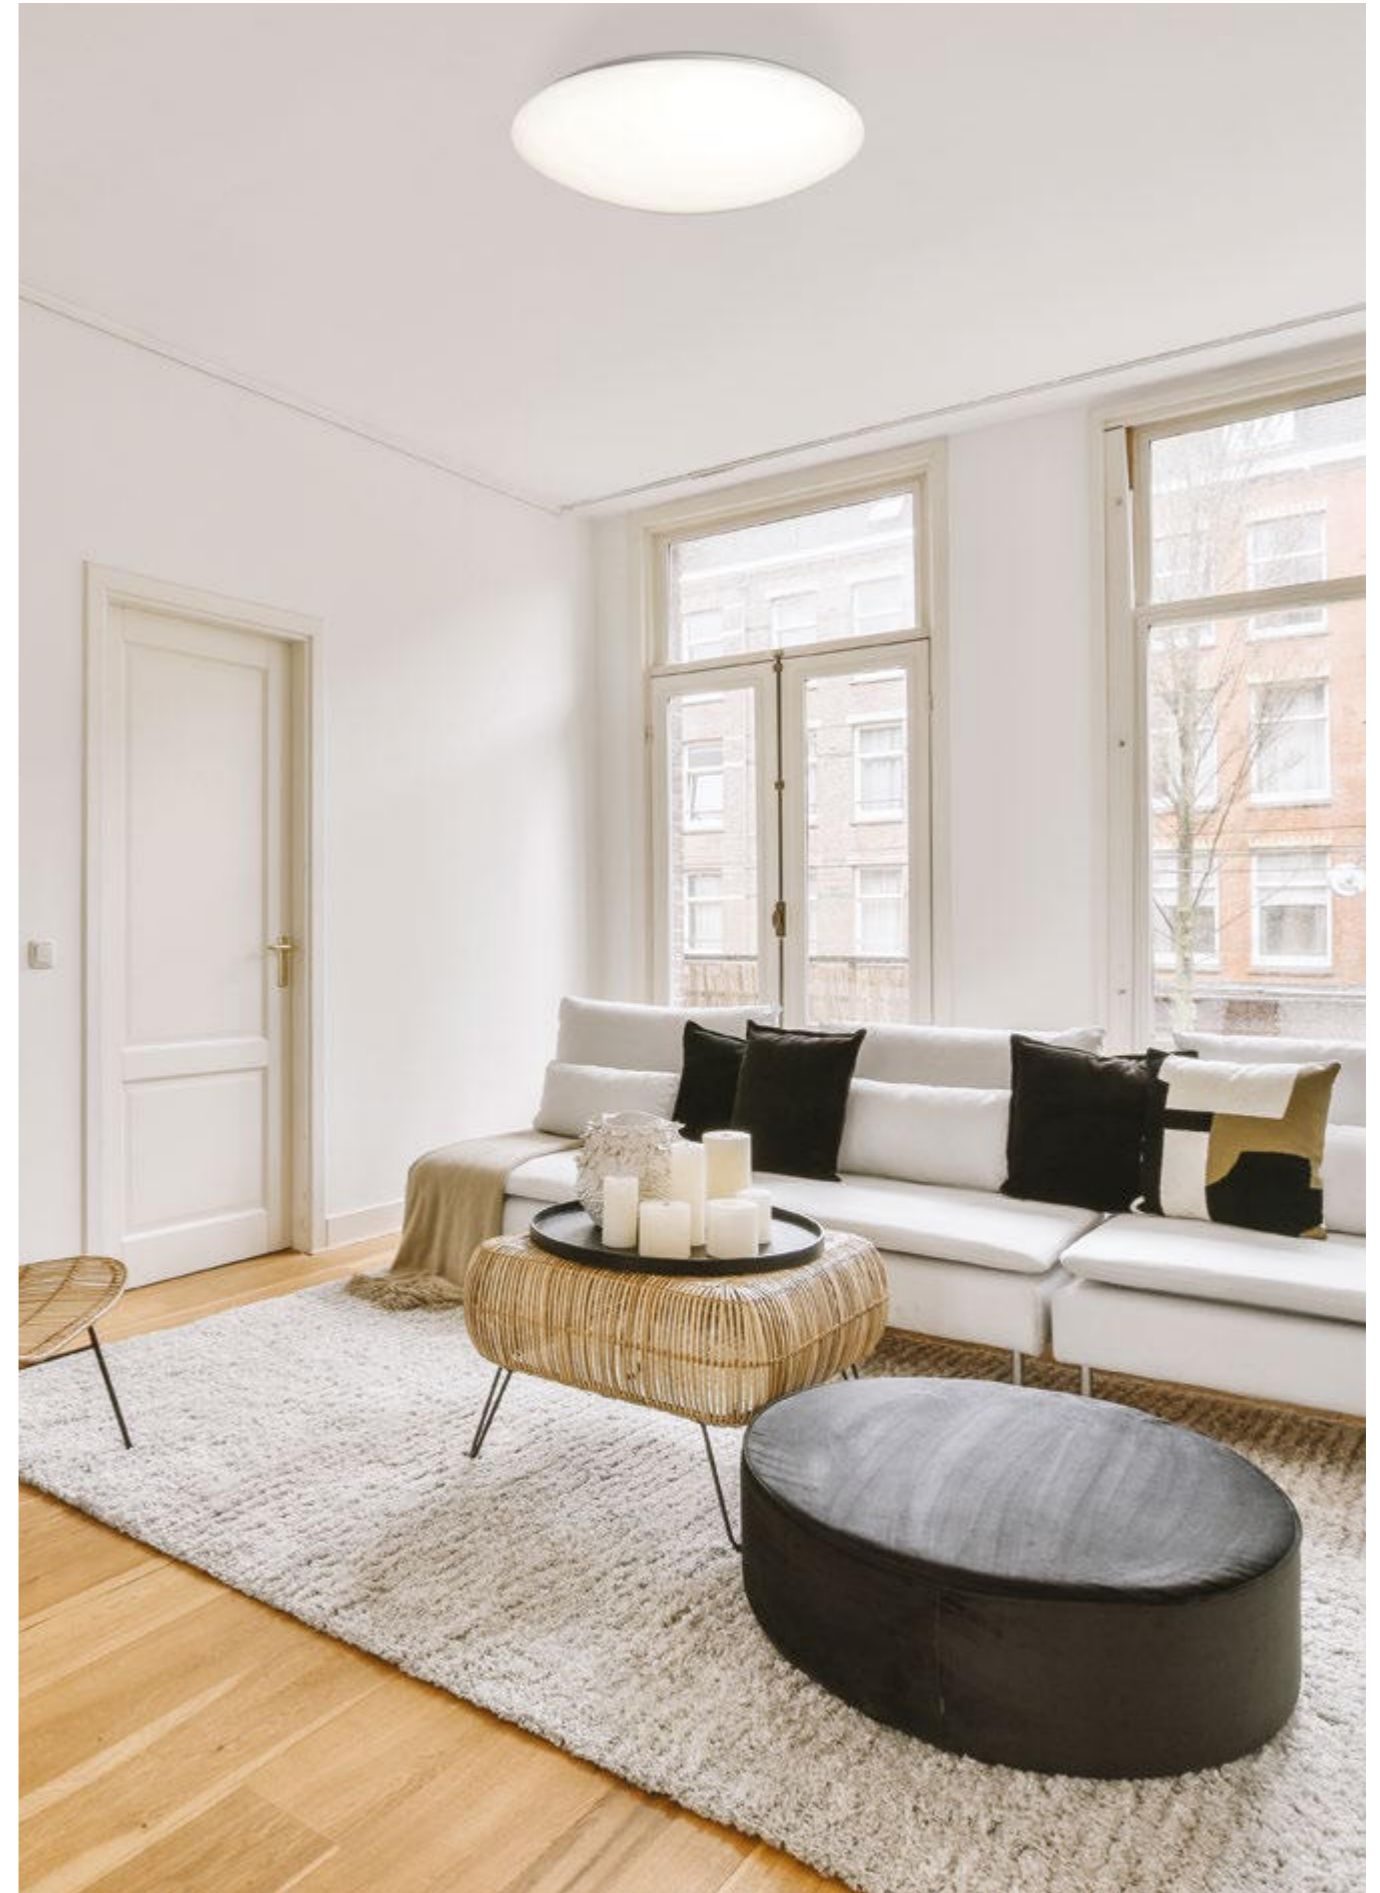

## DIAMANTE II

**5935** Blanco-White  
LED 54W 3000K 3900lm

**5936** Blanco-White  
LED 36W 3000K 2600lm

**5970** Blanco-White  
LED 54W 5000K 4000lm

**5971** Blanco-White  
LED 36W 5000K 2700lm

Metal/Acrílico-Metal/Acrylic 220-240V~ 50/60Hz