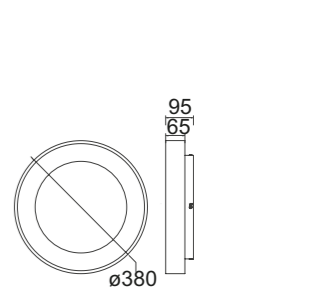

warm white 2700K
natural 4000K
cool white 5000K
Dimmable
Remote Control RF
ON / OFF 30,000
LED life / LED life 30,000 h
LED INCLUDED
5 años WARRANTY GARANTIA LED
IP20