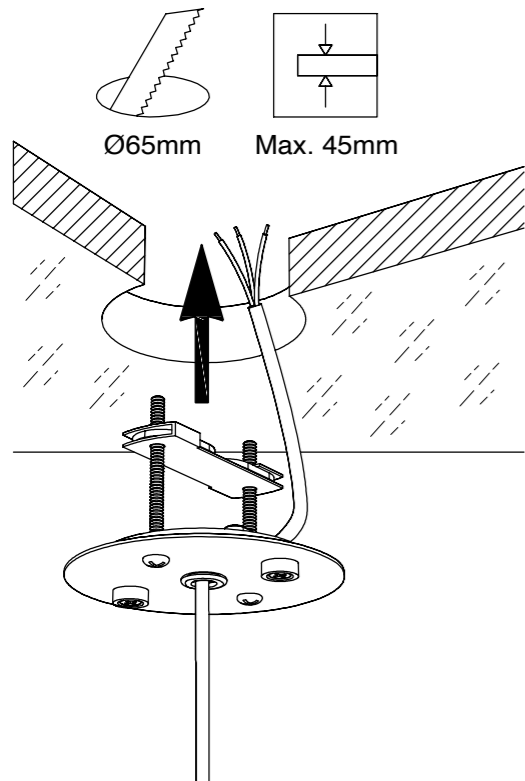

# TONIC

Florón empotrable-Recessed base

REFERENCE	FINISH
7855	Blanco-White
7856	Negro-Black
7857	Plata-Silver
7858	Oro-Gold
7859	Cuero-Antique Brass