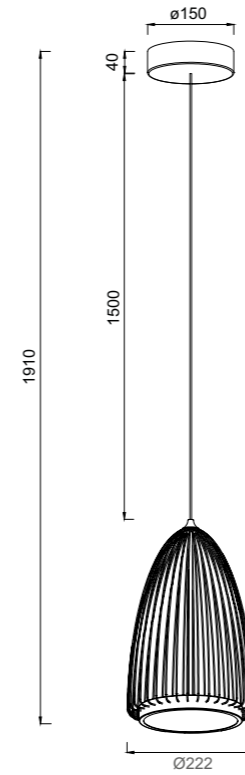

9017 Negro-Black
LED 20W-3000K-2750lm

Metal/PS 220-240V~50/60Hz CRI≥ 80 Negro/1.5m