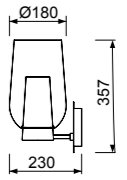

8288
Cristal cromo
Chrome glass
1L x E27 (no incl)
Class I