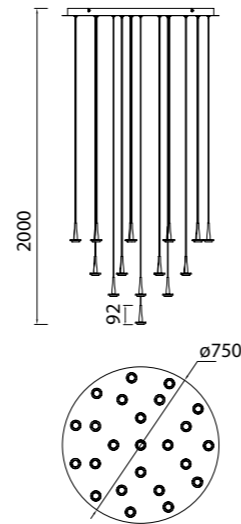

# ANDRÓMEDA

**8932 Oro-Gold**  
LED 25W-3000K-2500lm

**8933 Oro-Gold**  
LED 40W-3000K-4000lm

**8935 Oro-Gold**  
LED 70W-3000K-7050lm

**8937 Oro-Gold**  
LED 120W-3000K-12100lm

**8931 Oro-Gold**  
LED 5W-3000K-500lm