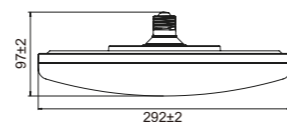

E27 1x 30W LED  
bombilla incluida - bulb included

R09295 Incluido/Included  
CCT 2700K-3200K-4000K

Tela/Acero-Fabric/Steel 100-240V~ 50/60Hz

**9447**  
Pantalla/Shade  
Crema /Cream

**9448**  
Pantalla/Shade  
Gris /Gray