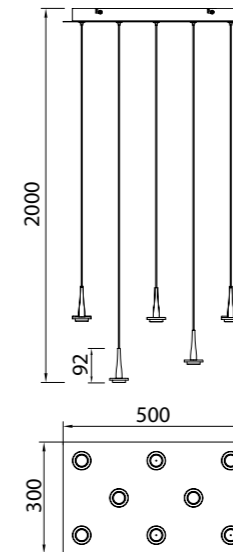

8934 Oro-Gold
LED 40W-3000K-4000lm