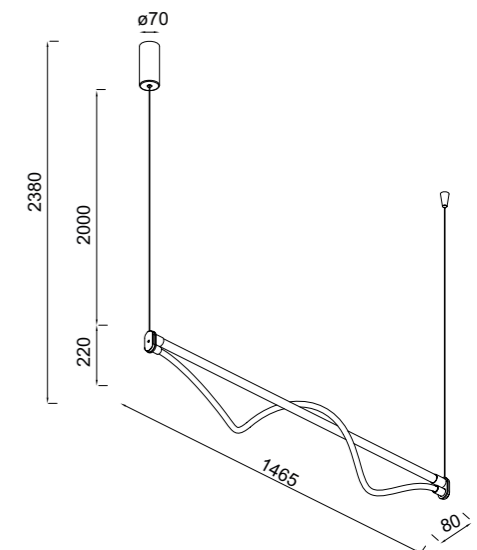

Aluminio/Silicona/Hierro/Acrílico 220-240V~50/60Hz CRI≥ 80 Cable: Transparente/1.5m

Aluminum/Silicone/Iron/Acrylic 220-240V~50/60Hz CRI≥ 80 Cable: Transparente/2x2m