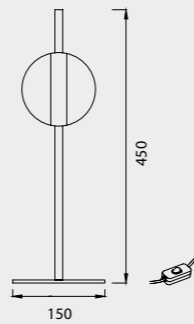

7164 Oro/Negro-Gold/Black
LED 8W 3000K 600lm