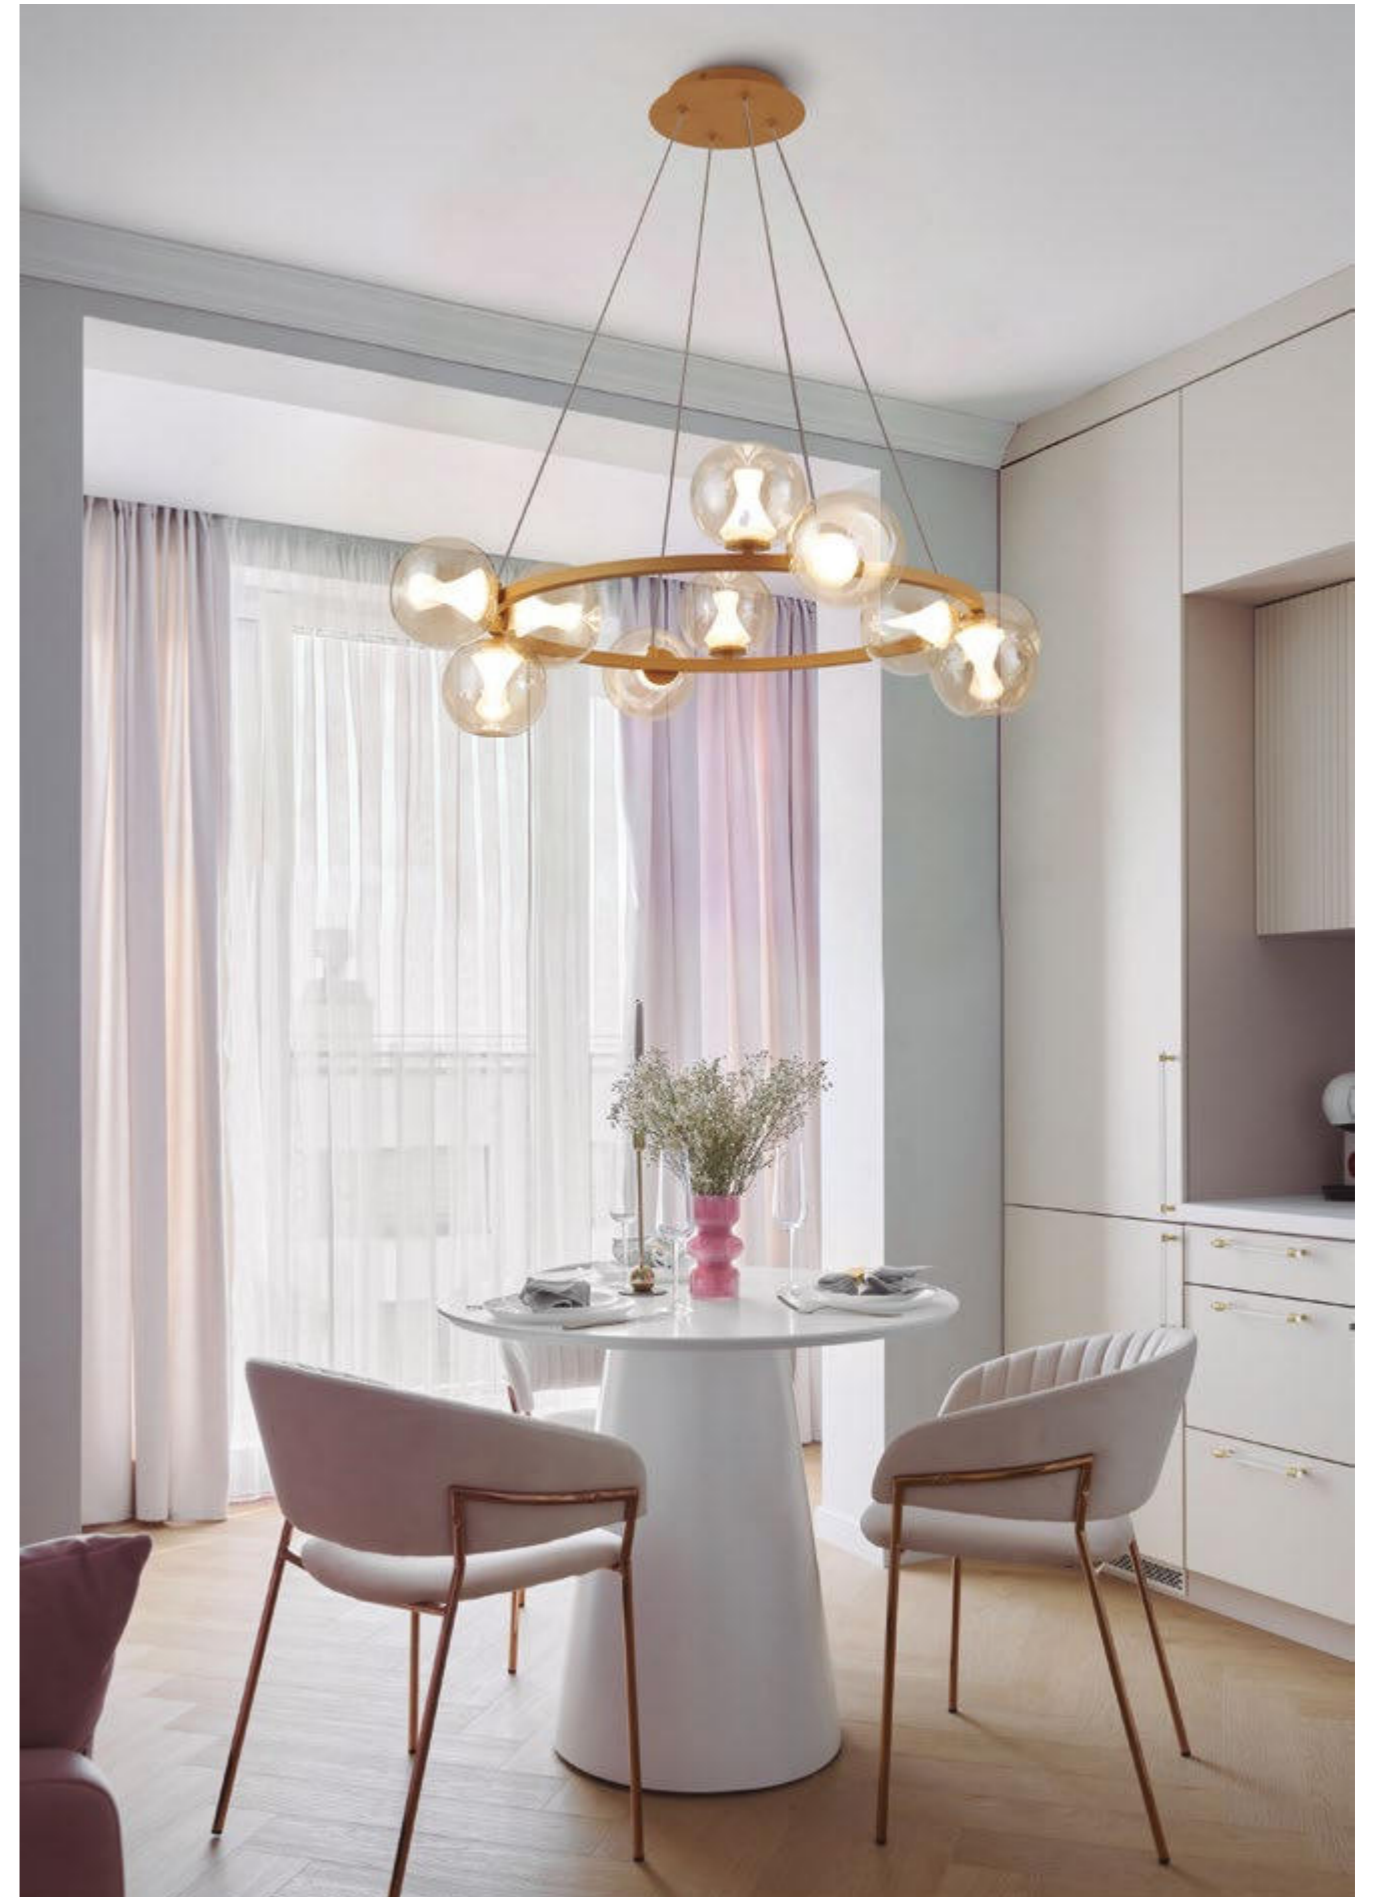

# ANDRÓMEDA **NEW**

**9555 Oro-Gold**  
LED 50W-3000K-4500lm