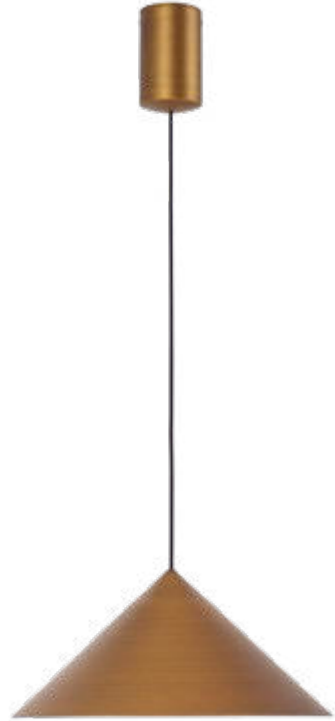

CONO **NEW**

9452 Cuero-Leather
LED 10W-3000K-940lm
Dimmable TRIAC