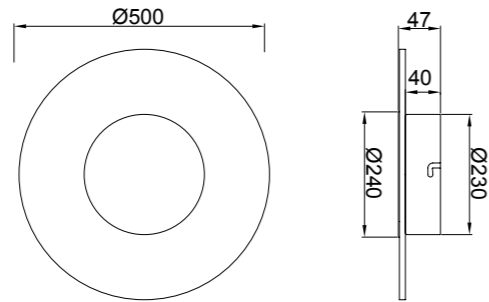

# JEWEL

**8073 Oro-Gold**  
LED 12W 3000K 750lm

**8074 Blanco-White**  
LED 12W 3000K 750lm

**8075 Oro-Gold**  
LED 30W 3000K 1600lm

**8076 Blanco-White**  
LED 30W 3000K 1600lm

Aluminio+Acrílico-Aluminium+Acrylic 220-240V~ 50/60Hz CRI≥ 80