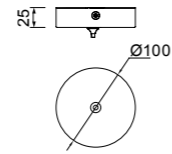

ELSA + DUBAI

MODULAR LIGHT 220V

FLORÓN DE TECHO 1L - CEILING CUP 1L

- **8260**
  Blanco-White
- **8270**
  Cromo-Chrome
- **8265**
  Oro-Gold
- **8514**
  Negro-Black