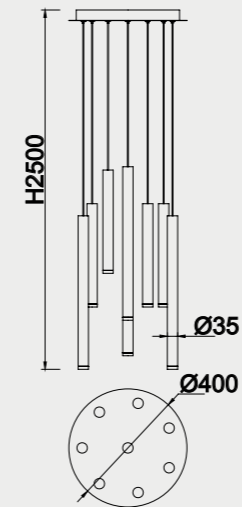

8082 Multicolor-Multicolour
LED 48W 3000K 3360lm

- 2 × Blanco-White
- 2 × Negro-Black
- 2 × Oro-Gold
- 2 × Corten-Corten

Color cable-Color wire
Negro-Black

Longitud cable-Wire length
8 x 2m