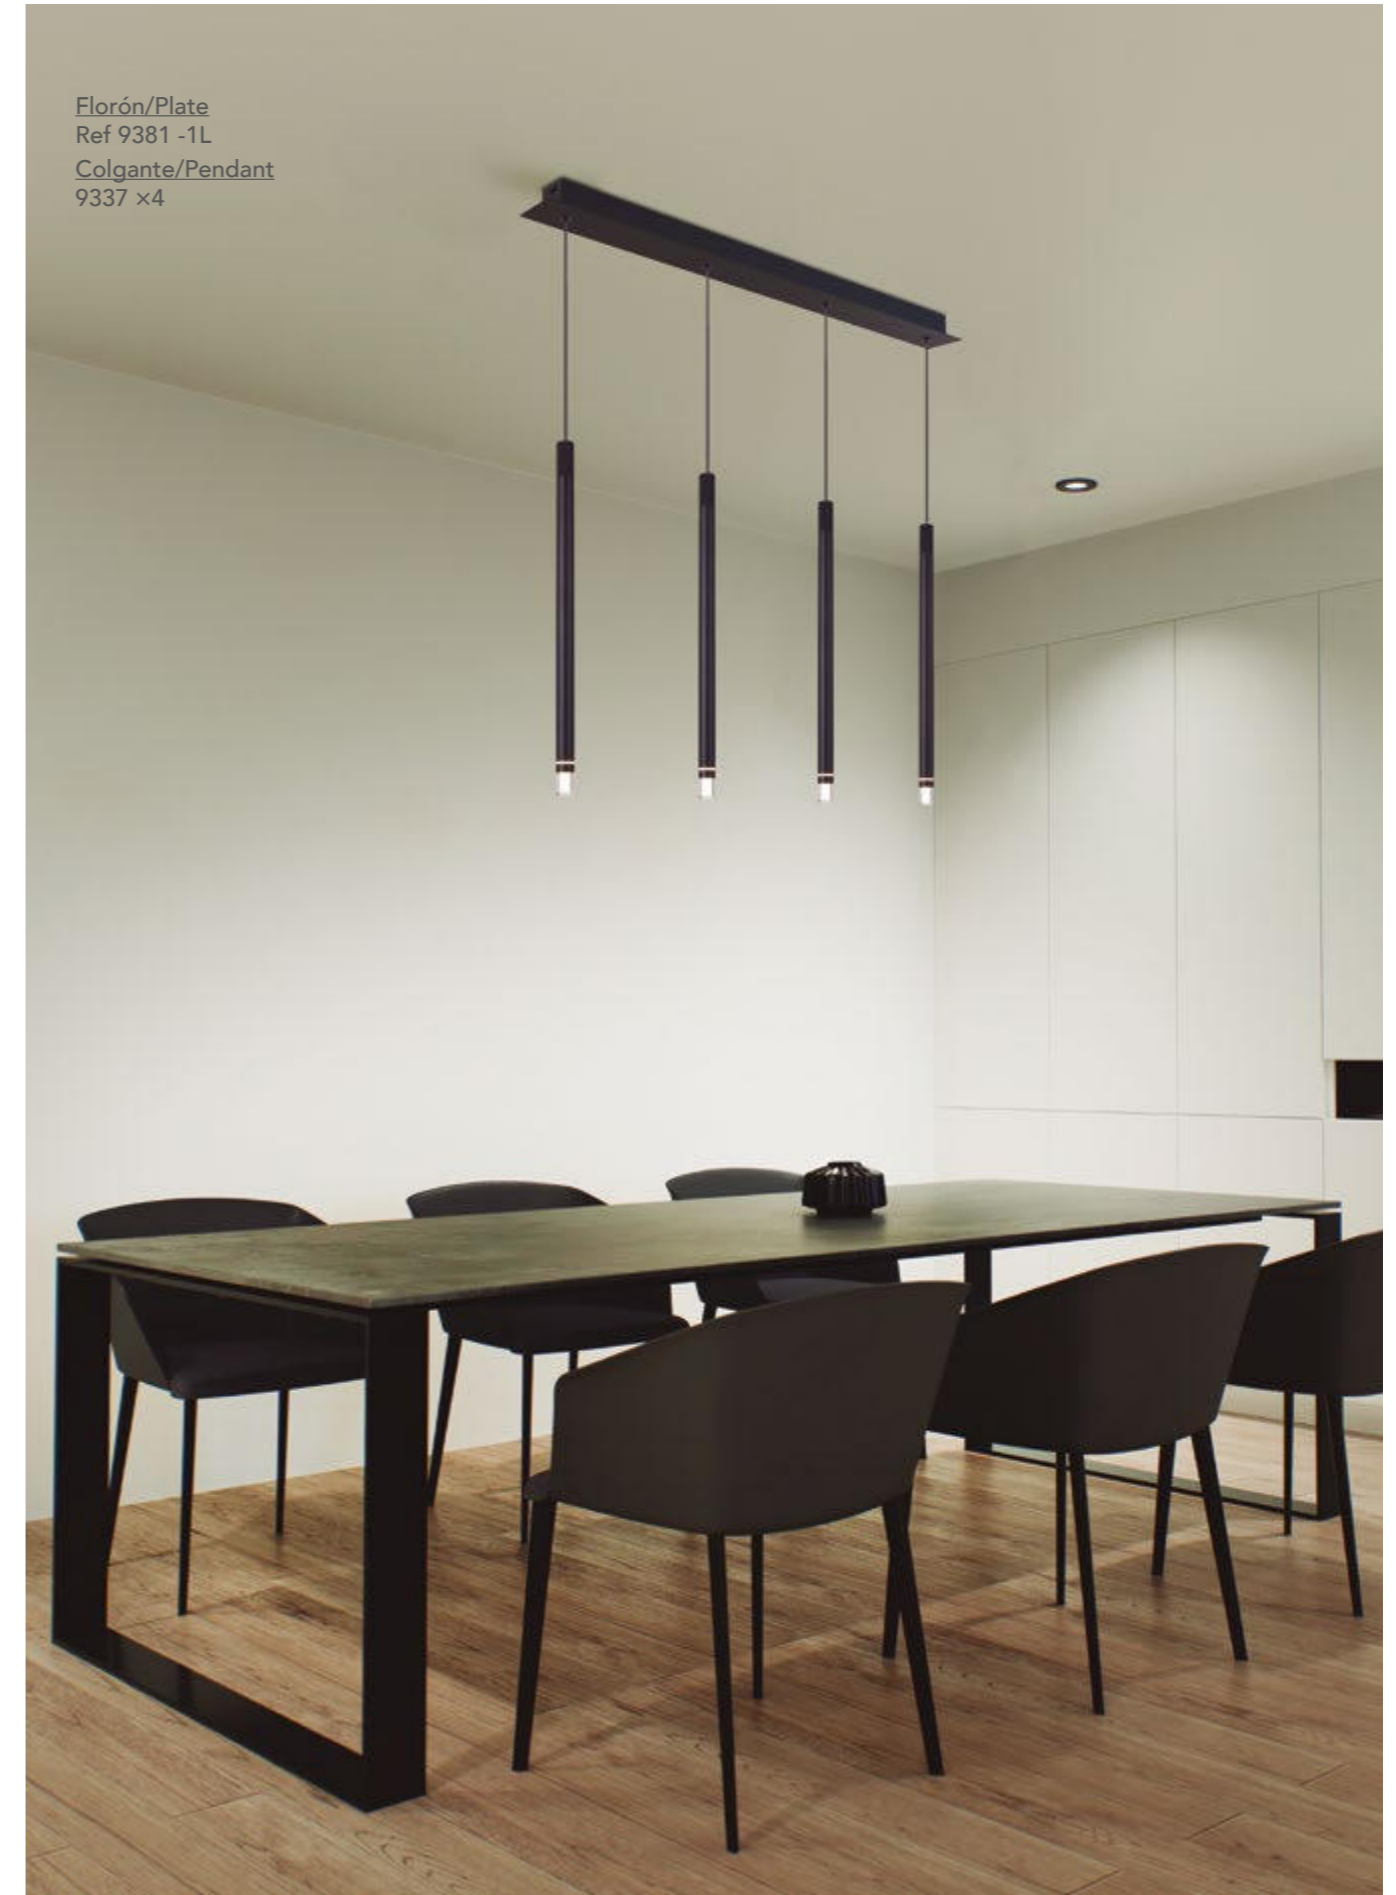

Florón/Plate
Ref 9381 -1L
Colgante/Pendant
9337 x4