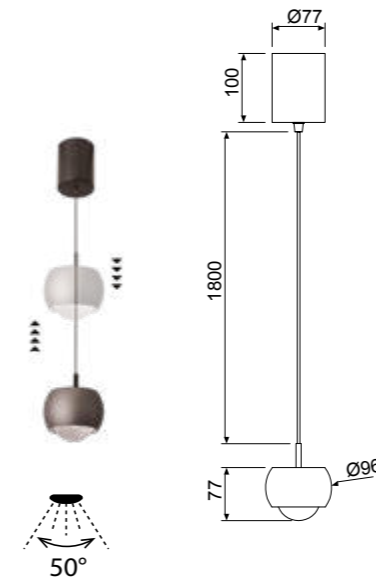

8408 Café-Coffee
LED 12W 3000K 1100lm

8541 Oro-Gold
LED 12W 3000K 1100lm

MODO DE USO

Aluminio/Metal-Aluminium/Metal 220-240V~ 50/60Hz CRI≥ 80