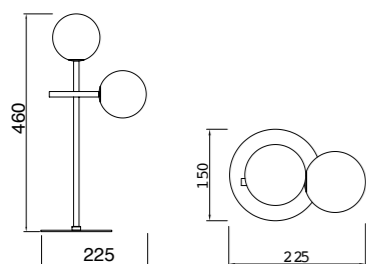

# CELLAR

**7634** Negro-Black  
1LxG4 máx. 5W LED (incl)

**7636** Negro-Black  
1LxG4 máx. 5W LED (incl)

**7635** Negro-Black  
2LxG4 máx. 5W LED (incl)

R09243 LED G4 5W 3000K 500lm (incl)

CELLAR

**7637** Negro-Black  
2LxG4 máx. 5W LED (incl)