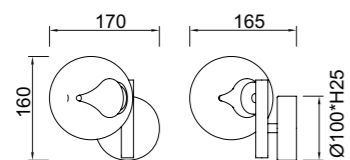

ANDRÓMEDA **NEW**

9553 Oro-Gold
LED 6W-3000K-500lm