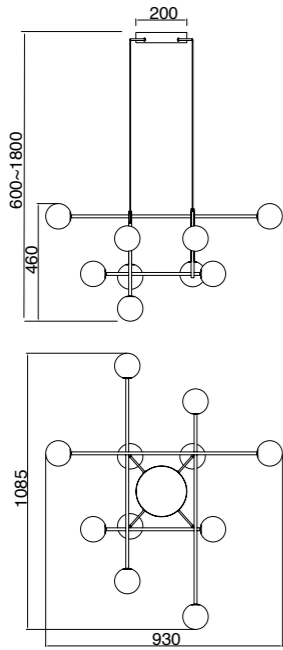

CELLAR

7630 Negro-Black
11LxG4 máx. 5W LED (incl)