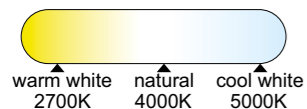

# HIMALAYA

**7963** Blanco-White  
LED 80W 2700K-5000K 3500lm

**7964** Madera-Wood  
LED 80W 2700K-5000K 3500lm

**7965** Negro-Black  
LED 80W 2700K-5000K 3500lm

R00129