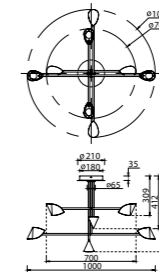

# CAPUCCINA

**7585** Negro-Black  
LED 8,5W 3000K 600lm

**7584** Negro-Black  
LED 8,5W 3000K 610lm

**7587** Negro-Black  
LED 8,5W 3000K 610lm

**7578** Negro-Black  
LED 61,5W 3000K 4000lm

**7579** Negro-Black  
LED 45W 3000K 3100lm