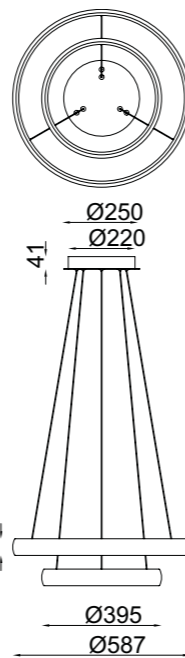

# FLATS **NEW**

by Mantra team

FLATS **NEW**

**9430** Blanco-White  
LED 42W-3000K-5290lm  
Dimmable TRIAC

**9429** Blanco-White  
LED 70W-3000K-8800lm  
Dimmable TRIAC

**9428** Blanco-White  
LED 122W-3000K-15250lm  
Dimmable TRIAC