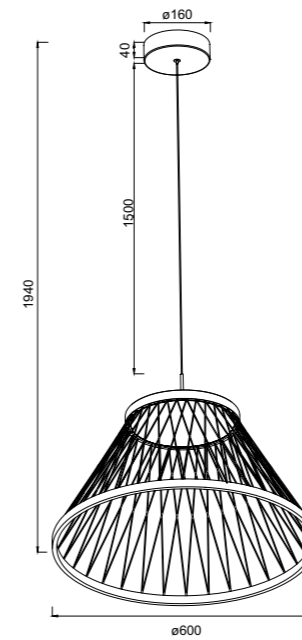

Metal/Aluminio/PS-Metal/Aluminum/PS 220-240V~50/60Hz CRI≥ 80

8949 Gris-Grey
LED 43W-3000K-5700lm