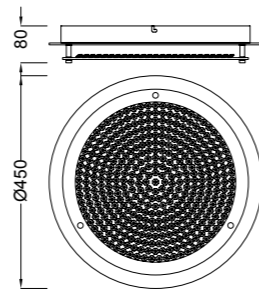

CRYSTAL LED MIRROR

5090 Cromo-Chrome
LED 12W 4000K1200lm

5091 Cromo-Chrome
LED 18W 4000K 1800lm

5092 Cromo-Chrome
LED 21W 4000K 2100lm