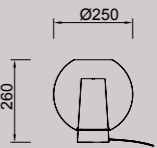

8401
Cristal transparente
Transparent glass
1L x E27 (not included)
Class II