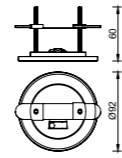

MODULAR LIGHTS

1 Luz empotrable