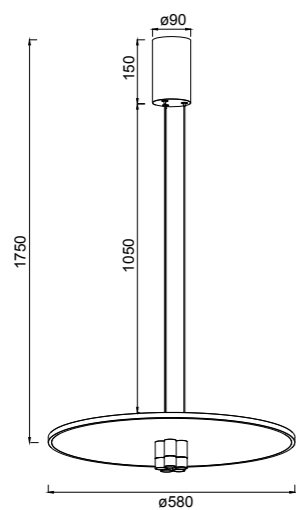

NÓMADA

8982 Negro/Oro-Gold/Black
LED 42W-3000K-5200lm

8983 Negro/Oro-Gold/Black
LED 33W-3000K-4350lm