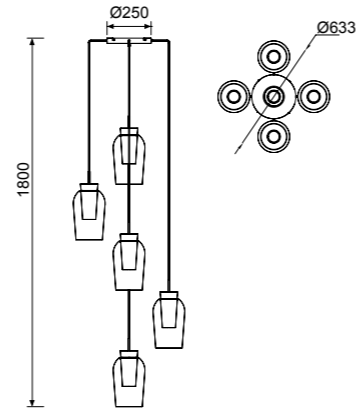

NORA

Negro/Mármol Black/Marble

8283
Cristal cromo
Chrome glass
5L x E27 (no incl)
Class I

8284
Cristal cromo
Chrome glass
3L x E27 (no incl)
Class I