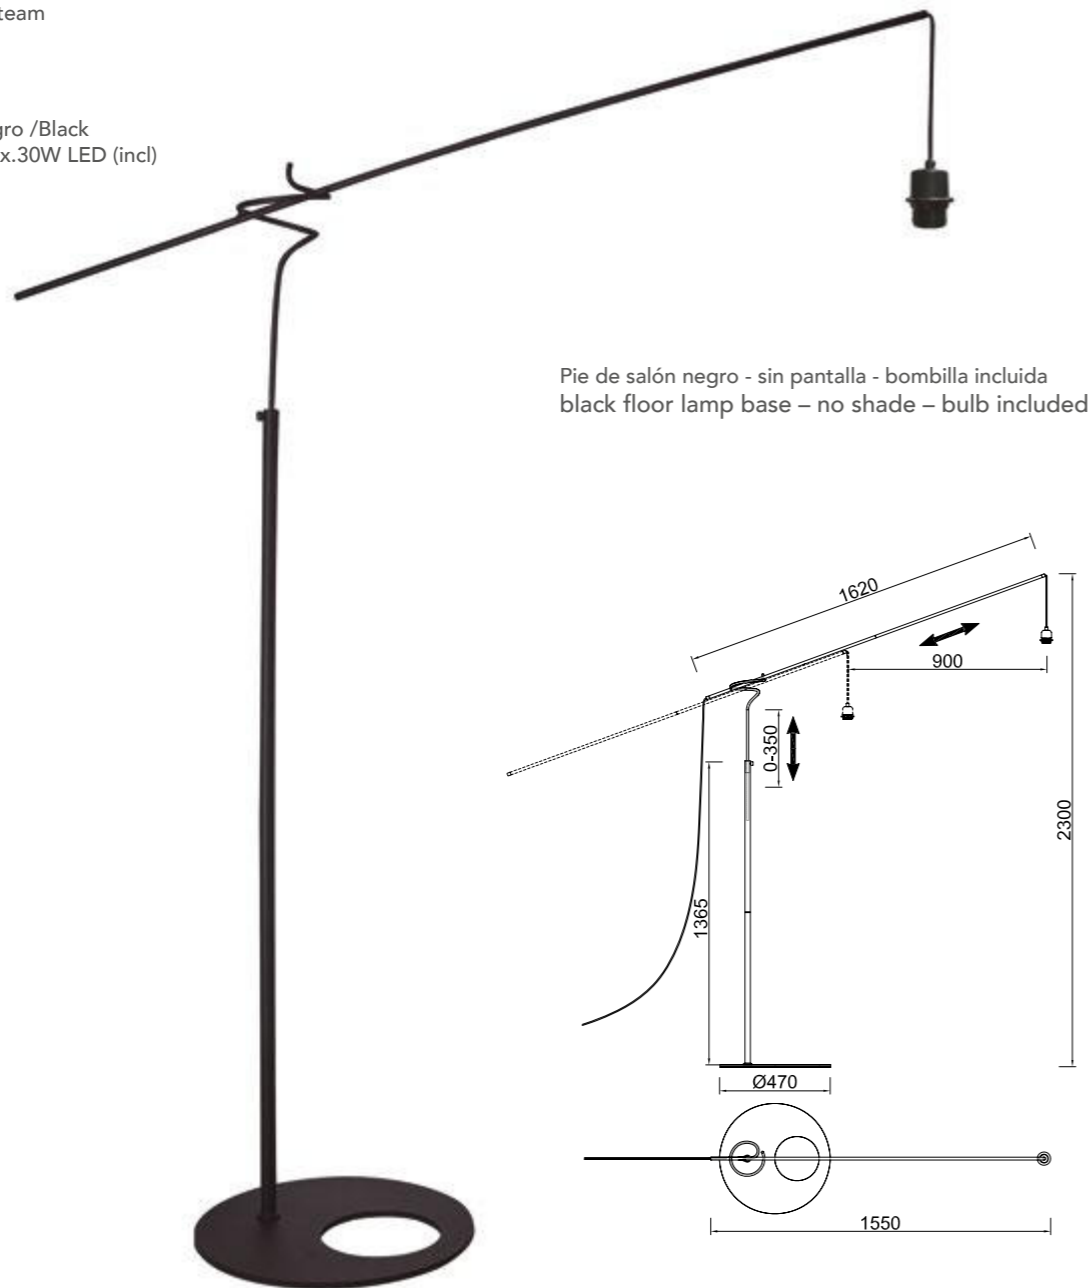

RUTI NEW
by Mantra team

9445 Negro /Black
1x E27 máx.30W LED (incl)

Pie de salón negro - sin pantalla - bombilla incluida
black floor lamp base - no shade - bulb included

Tela/Acero-Fabric/Steel 100-240V~ 50/60Hz