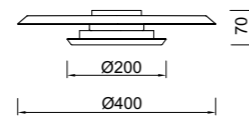

9003 Blanco+Negro-White+Black
LED 18W-3000K-2350lm