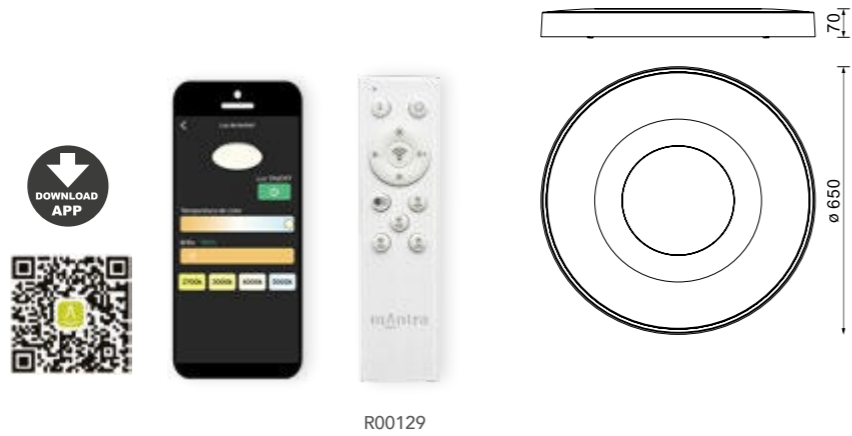

# COIN

**7560** Blanco-White  
LED 100W 2700K-5000K 6000lm

**7561** Negro-Black  
LED 100W 2700K-5000K 6000lm

**7562** Madera-Wood  
LED 100W 2700K-5000K 6000lm

**8036** Oro-Gold  
LED 100W 2700K-5000K 6000lm