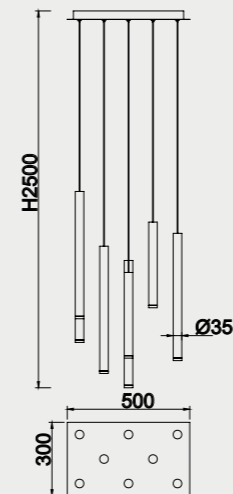

Metal/Aluminio-Metal/Aluminium 220-240V~ 50/60Hz CRI≥ 80