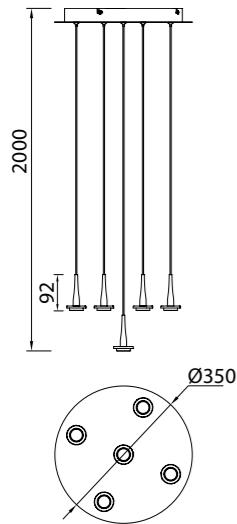

ANDRÓMEDA

8932 Oro-Gold
LED 25W-3000K-2500lm