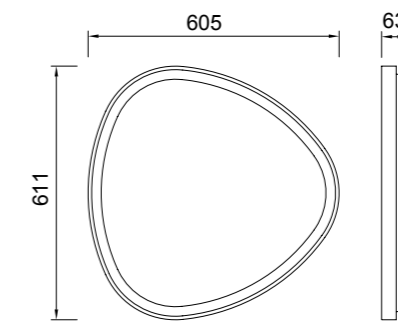

warm white 2700K natural 4000K cool white 5000K
Dimmable
Remote Control RF
ON / OFF 30,000
LED life / LED life 30,000 h
LED INCLUDED
5 YEAR WARRANTY GARANTIA LED
IP20

warm white 2700K natural 4000K cool white 5000K
Dimmable
Remote Control RF
ON / OFF 30,000
LED life / LED life 30,000 h
LED INCLUDED
5 YEAR WARRANTY GARANTIA LED
IP20