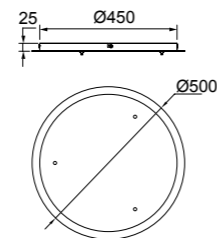

FLORÓN TECHO 3L - CEILING CUP 3L

- **8261**
  Blanco-White
- **8271**
  Cromo-Chrome
- **8266**
  Oro-Gold
- **8515**
  Negro-Black