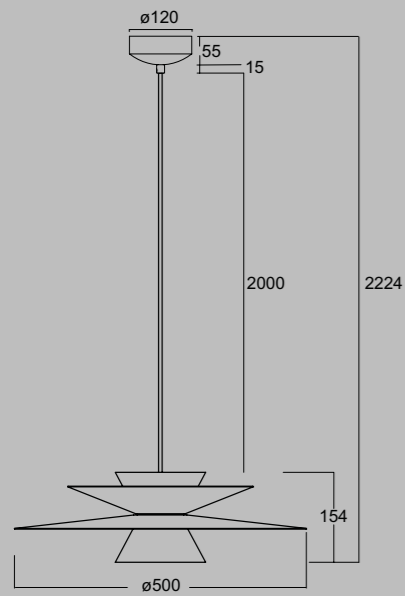

ESTRELLA **NEW**

9437 Blanco-White
LED 12W-3000K-1680lm
Dimmable TRIAC

9438 Negro-Black
LED 12W-3000K-1680lm
Dimmable TRIAC

9439 Café oscuro-Dark Coffee
LED 12W-3000K-1680lm
Dimmable TRIAC

9440 Caqui mate-Matt Khaki
LED 12W-3000K-1680lm
Dimmable TRIAC