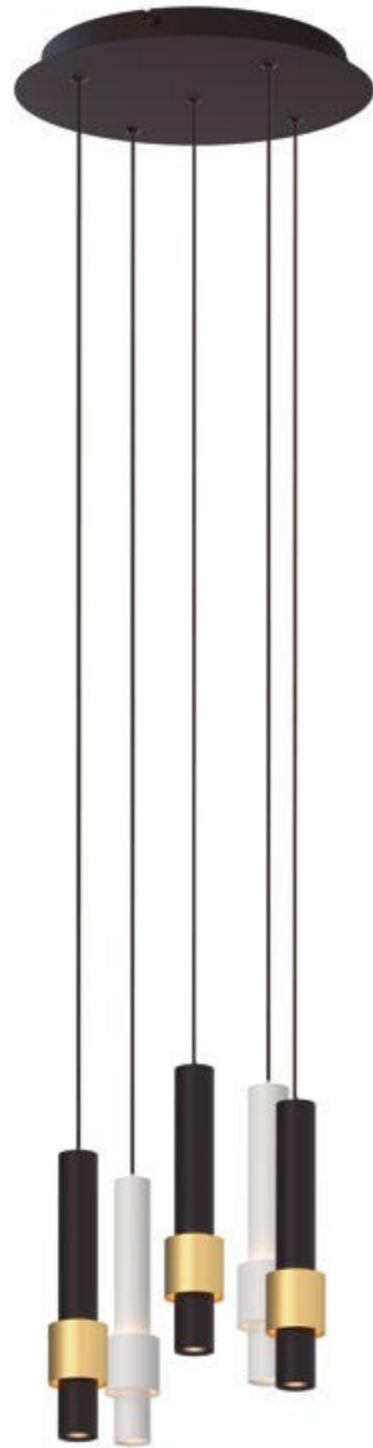

CLIFTON **NEW**

by Mantra team

MODULAR LIGHTS

Florón/Plate
Ref 9365 -5L

Colgante/Pendant
9342 x3
9341 x2