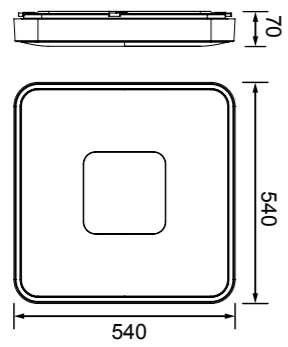

COIN

7916 Blanco-White
LED 100W 2700K-5000K 4900lm

7917 Negro-Black
LED 100W 2700K-5000K 4900lm

7918 Madera-Wood
LED 100W 2700K-5000K 4900lm

7925 Oro-Gold
LED 100W 2700K-5000K 4900lm

7919 Blanco-White
LED 80W 2700K-5000K 3900lm

7920 Negro-Black
LED 80W 2700K-5000K 3900lm

7921 Madera-Wood
LED 80W 2700K-5000K 3900lm

7926 Oro-Gold
LED 80W 2700K-5000K 3900lm

7922 Blanco-White
LED 56W 2700K-5000K 2500lm

7923 Negro-Black
LED 56W 2700K-5000K 2500lm

7924 Madera-Wood
LED 56W 2700K-5000K 2500lm

7927 Oro-Gold
LED 56W 2700K-5000K 2500lm

R00129