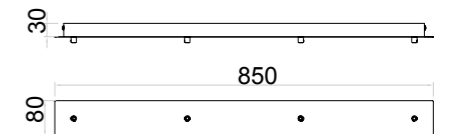

FLORÓN TECHO 4L - CEILING CUP 4L

- **9433**
  Blanco-White
- **9434**
  Cromo-Chrome
- **9460**
  Oro-Gold
- **9461**
  Negro-Black