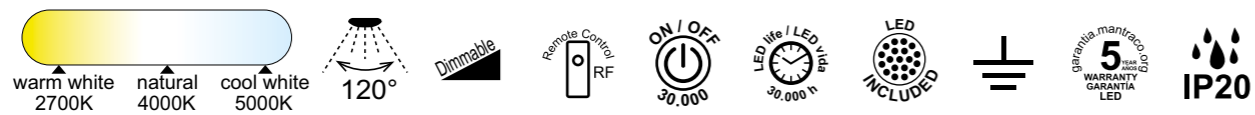

Metal/Acrílico/ABS-Metal/Acrylic/ABS 220-240V~ 50/60Hz CRI≥ 80 R00129 Incluido