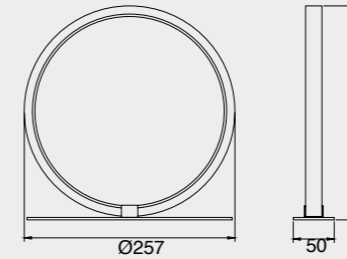

# KITESURF

**8597** Blanco-White  
LED 8W 3000K 640lm

**8593** Negro-Black  
LED 8W 3000K 640lm

**8599** Blanco-White  
LED 8W 3000K 640lm

**8595** Negro-Black  
LED 8W 3000K 640lm

**8596** Blanco-White  
LED 8W 3000K 640lm