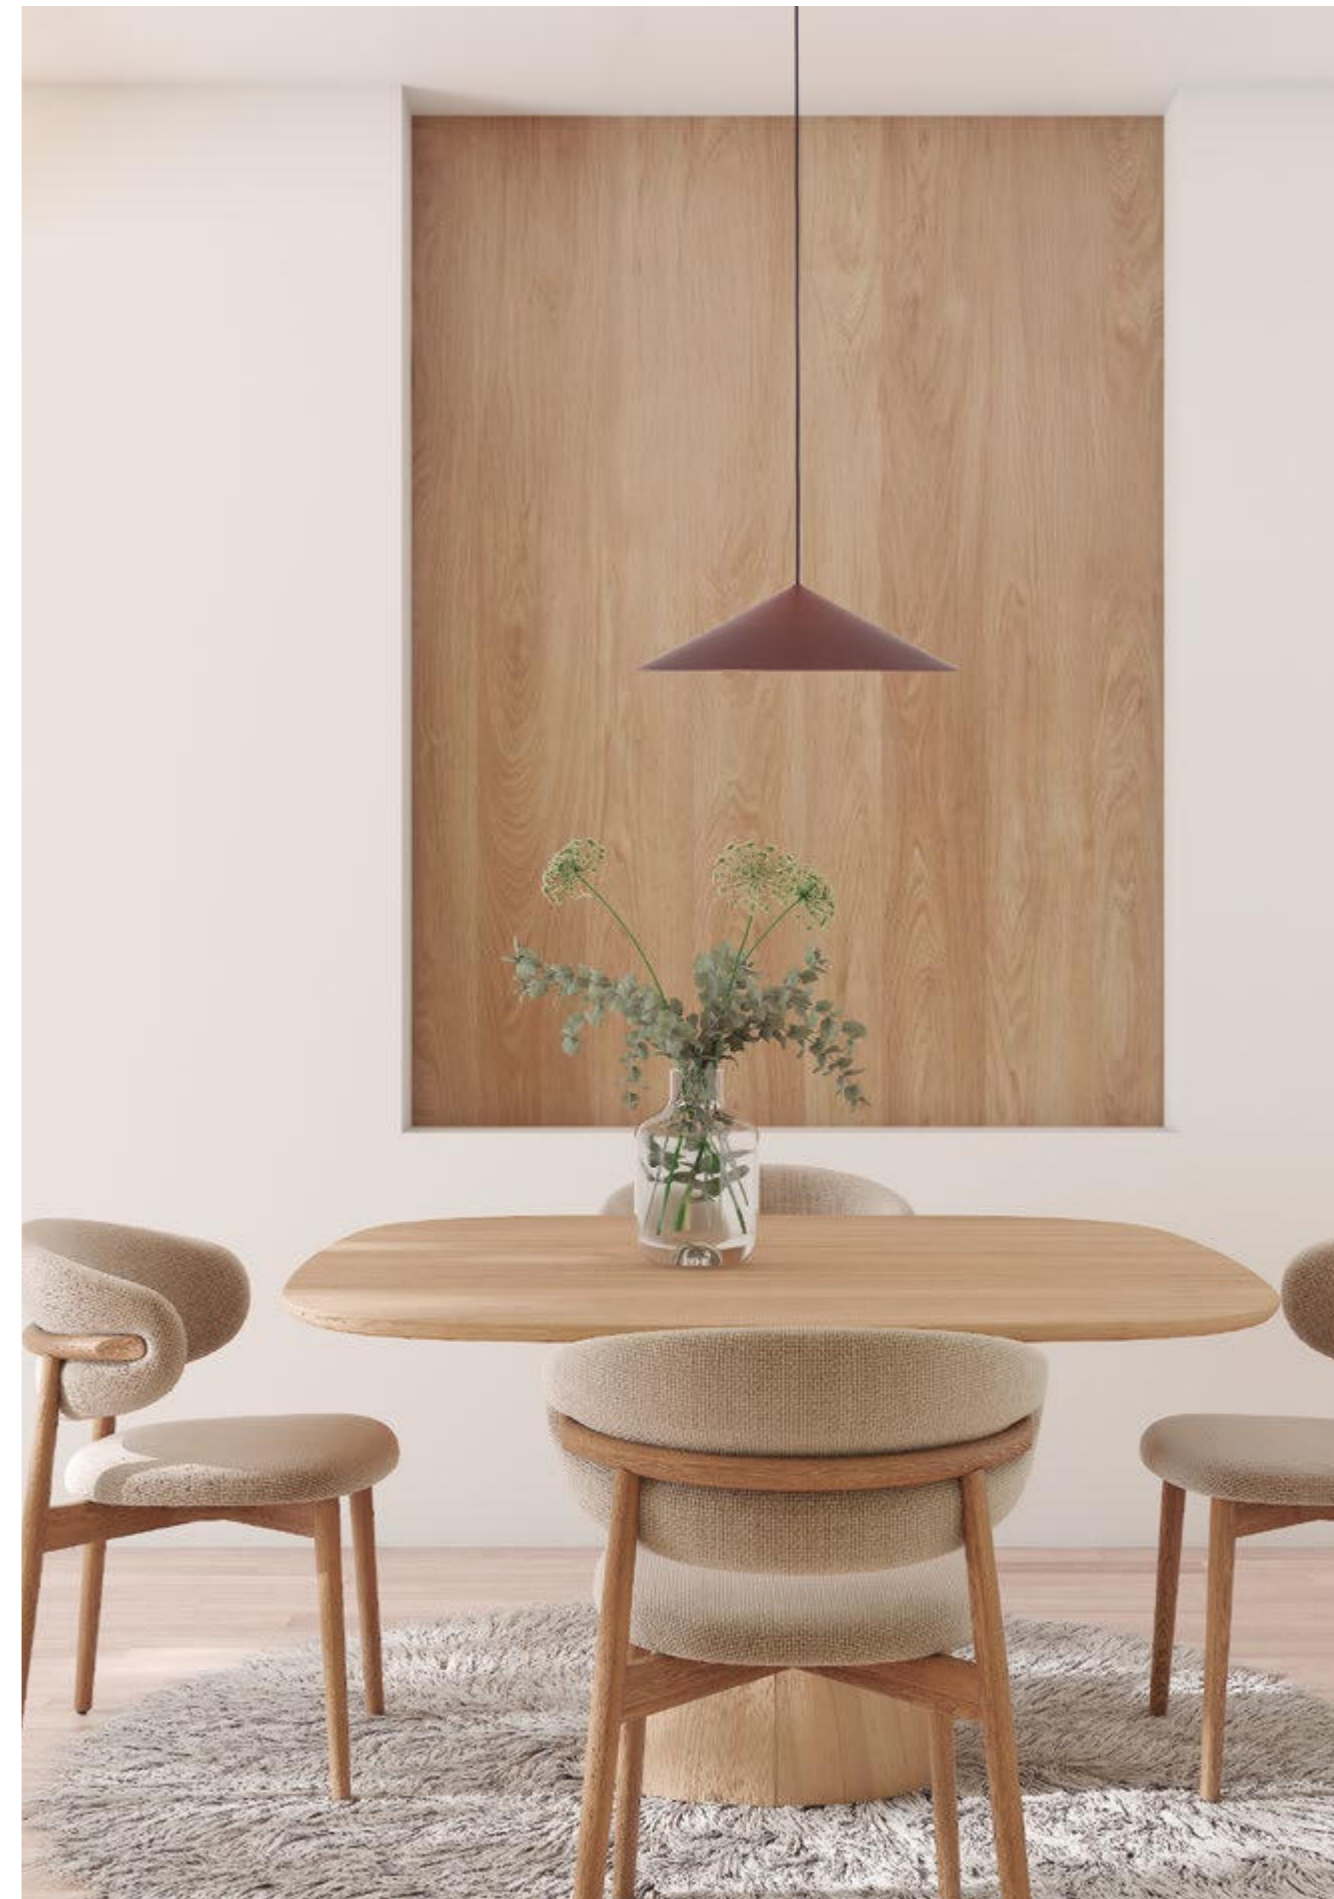

# CONO **NEW**

**9455** Cuero-Leather  
LED 10W-3000K-940lm  
Dimmable TRIAC

**9456** Cobre-Copper  
LED 10W-3000K-940lm  
Dimmable TRIAC

**9457** Negro-Black  
LED 10W-3000K-940lm  
Dimmable TRIAC

Aluminio/Aluminum 220-240V~50/60Hz CRI≥ 80 Cable: negro/2m