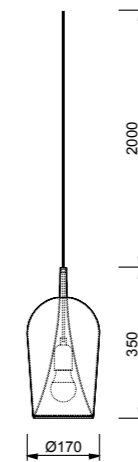

Bombillas recomendadas-Suggested bulbs

E27	K	LED	REF	DIMMABLE
	3000K	9W	R09234	
	4000K	9W	R09235	
	2700K	12W	R09251	
	3000K	12W	R09252	
	4000K	12W	R09253	

Cristal-Glass 100-240V~ 50/60Hz E27 máx.20W LED (no incl)