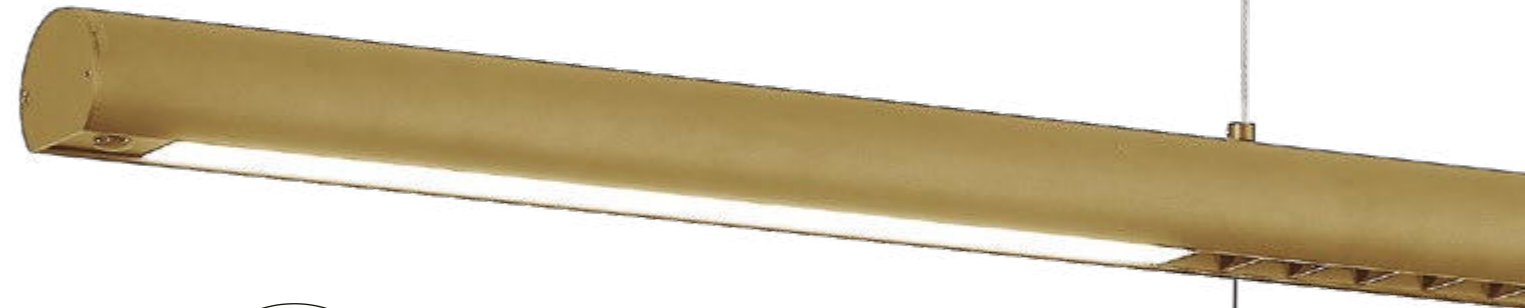

# LINEAL

**9034** Blanco-White  
LED 24W-3000K-2970lm

**9035** Negro-Black  
LED 24W-3000K-2970lm

**9036** Oro-Gold  
LED 24W-3000K-2970lm

Aluminio/Hierro/Acrílico-Aluminum/Iron/Acrylic 220-240V~50/60Hz CRI≥ 80 Cable: Transparente/2x1.5m