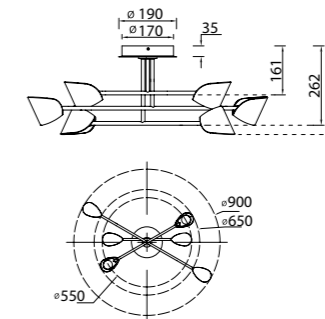

7581 Negro-Black
LED 45W 3000K 3200lm