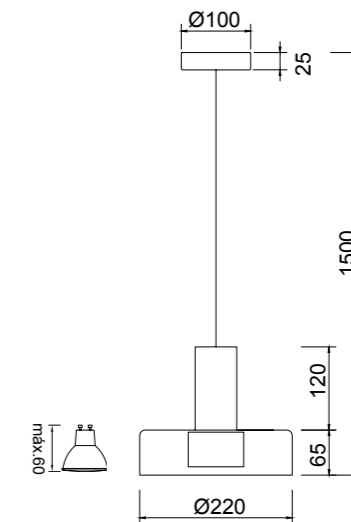

Bombillas recomendadas-Suggested bulbs

GU10	K	LED	REF	DIMMABLE
	2700K	7W	R09257	
	2700K	7W	R09254	
	3000K	7W	R09258	
	3000K	8W	R09290	
	4000K	7W	R09259	
	4000K	8W	R09291