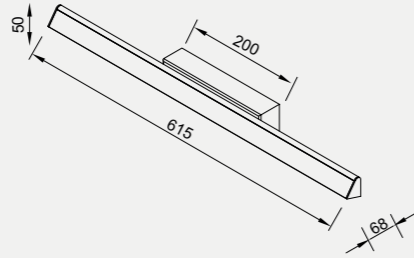

LINEAL

8962 Blanco-White
LED 22W-3000K-3050lm

8963 Negro-Black
LED 22W-3000K-3050lm

8964 Oro-Gold
LED 22W-3000K-3050lm