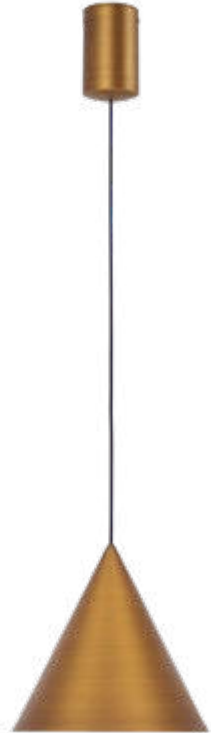

CONO **NEW**

9449 Cuero-Leather
LED 10W-3000K-940lm
Dimmable TRIAC