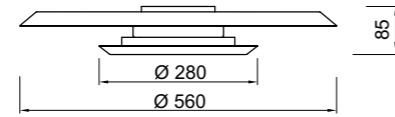

TINA

9002 Blanco+Negro-White+Black
LED 24W-3000K-2900lm