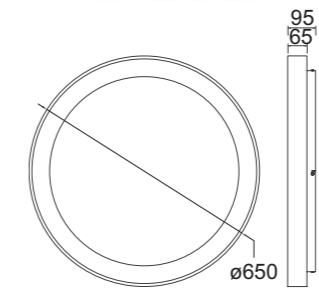

warm white 2700K
natural 4000K
cool white 5000K
Dimmable
Remote Control RF
ON / OFF 30,000
LED life / LED life 30,000 h
LED INCLUDED
5 años WARRANTY GARANTIA LED
IP20