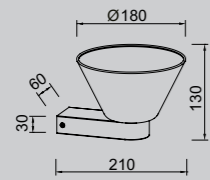

NEW YORK **NEW**

9215 Oro-Gold
LED 5W-3000K-740lm