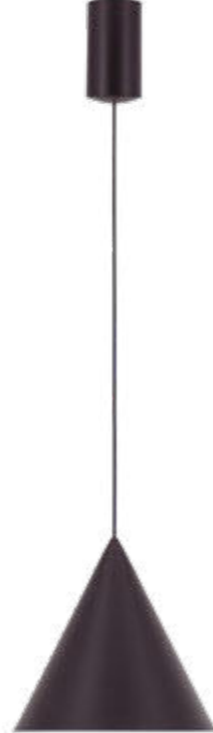

# CONO **NEW**

**9449** Cuero-Leather  
LED 10W-3000K-940lm  
Dimmable TRIAC

**9450** Cobre-Copper  
LED 10W-3000K-940lm  
Dimmable TRIAC

**9451** Negro-Black  
LED 10W-3000K-940lm  
Dimmable TRIAC

Aluminio/Aluminum 220-240V~50/60Hz CRI≥ 80 Cable: negro/2m