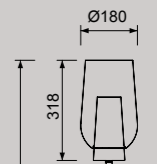

8404
Cristal transparente
Transparent glass
1L x E27 (not included)
Class II