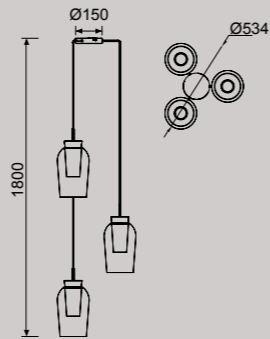

NORA

Oro/Mármol Gold/Marble

8395
Cristal transparente
Transparent glass
5L x E27 (no incl)
Class I

8396
Cristal transparente
Transparent glass
3L x E27 (no incl)
Class I

8397
Cristal transparente
Transparent glass
3L x E27 (no incl)
Class I

8398
Cristal transparente
Transparent glass
1L x E27 (no incl)
Class I

8400
Cristal transparente
Transparent glass
1L x E27 (not included)

8399
Cristal transparente
Transparent glass
1L x E27 (not included)

8401
Cristal transparente
Transparent glass
1L x E27 (not included)
Class II

8404
Cristal transparente
Transparent glass
1L x E27 (not included)
Class II

8402
Cristal transparente
Transparent glass
1L x E27 (not included)
Class II

MODO DE USO

Bombillas recomendadas-Suggested bulbs

E27	K	LED	REF	DIMMABLE
	3000K	9W	R09234	
	4000K	9W	R09235	
	2700K	12W	R09251	
	3000K	12W	R09252	
	4000K	12W	R09253	

Color cable-Wire color Oro/Gold 100-240V~ 50/60Hz E27 máx.20W LED