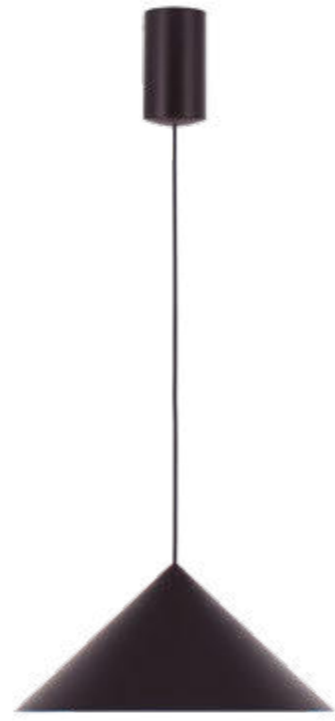

# CONO **NEW**

**9452** Cuero-Leather  
LED 10W-3000K-940lm  
Dimmable TRIAC

**9453** Cobre-Copper  
LED 10W-3000K-940lm  
Dimmable TRIAC

**9454** Negro-Black  
LED 10W-3000K-940lm  
Dimmable TRIAC