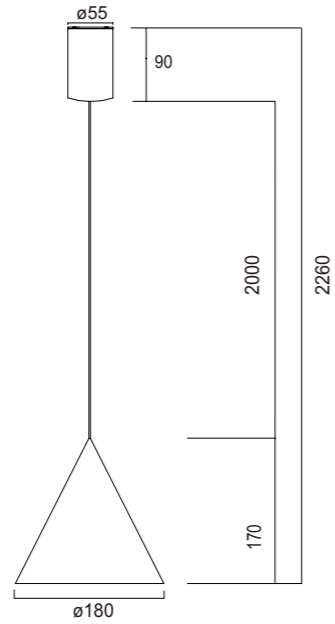

# CONO **NEW**

**9449** Cuero-Leather  
LED 10W-3000K-940lm  
Dimmable TRIAC

**9450** Cobre-Copper  
LED 10W-3000K-940lm  
Dimmable TRIAC

**9451** Negro-Black  
LED 10W-3000K-940lm  
Dimmable TRIAC

Aluminio/Aluminum 220-240V~50/60Hz CRI≥ 80 Cable: negro/2m