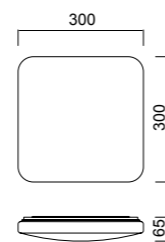

QUATRO II

Metal/Acrílico-Metal/Acrylic 220-240V~ 50/60Hz OAMI 002237214-0007