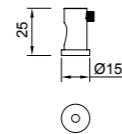

BLOCACABLES - WIRELOCKER

- **8264**
  Blanco-White
- **8274**
  Cromo-Chrome
- **8269**
  Oro-Gold
- **8518**
  Negro-Black