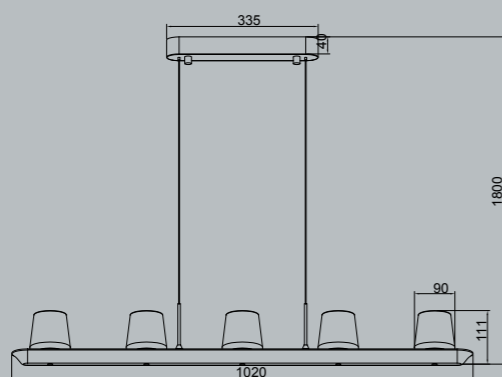

ALABASTRO NEW

9435 Ceniza-Ceniza
LED 55W-3000K- 4500lm
(3-STEP)