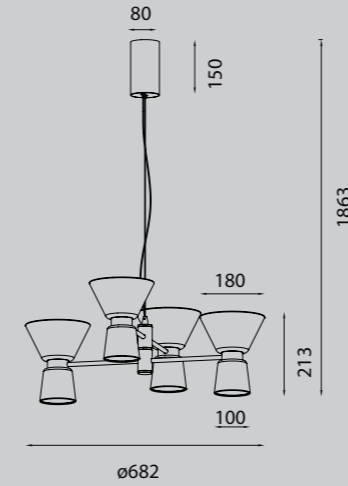

NEW YORK **NEW**

9219 Oro-Gold
LED 24W-3000K-3700lm

Aluminio-Cristal-Hierro/Aluminum-Glass-Iron 220-240V~50/60Hz CRI≥ 80 Cable:Transparente 1,5m