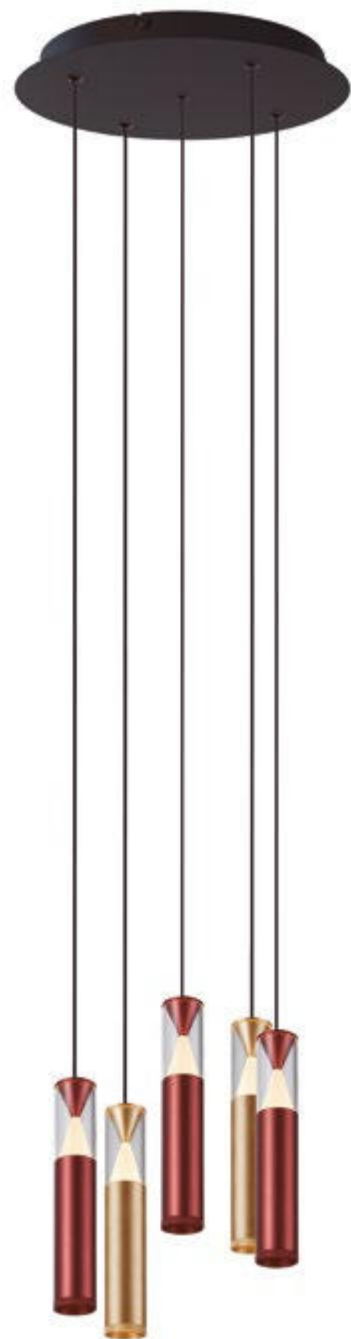

SPARK **NEW**

by Mantra team