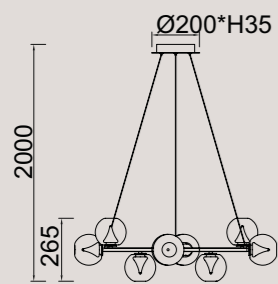

# ANDRÓMEDA **NEW**

**9555 Oro-Gold**  
LED 50W-3000K-4500lm