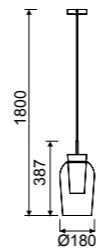

NORA

Negro/Mármol Black/Marble

8283
Cristal cromo
Chrome glass
5L x E27 (no incl)
Class I

8284
Cristal cromo
Chrome glass
3L x E27 (no incl)
Class I

8285
Cristal cromo
Chrome glass
3L x E27 (no incl)
Class I

8286
Cristal cromo
Chrome glass
1L x E27 (no incl)
Class I

8288
Cristal cromo
Chrome glass
1L x E27 (no incl)
Class I

8287
Cristal cromo
Chrome glass
1L x E27 (no incl)
Class I

8289
Cristal cromo
Chrome glass
1L x E27 (no incl)
Class II

8403
Cristal cromo
Chrome glass
1L x E27 (no incl)
Class II

8290
Cristal cromo
Chrome glass
1L x E27 (no incl)
Class II

Bombillas recomendadas-Suggested bulbs

E27	K	LED	REF	DIMMABLE
	3000K	9W	R09234	
	4000K	9W	R09235	
	2700K	12W	R09251	
	3000K	12W	R09252	
	4000K	12W	R09253	

MODO DE USO

Color cable-Wire color Negro/Black 100-240V~ 50/60Hz E27 máx.20W LED