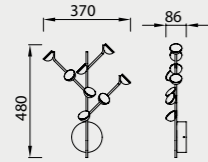

ADN

6264 Blanco mate-Matte white
LED 24W 3000K1600lm

6416 Blanco mate-Matte white
LED 72W 3000K 4600lm

8653 Blanco mate-Matte white
LED 72W 3000K 4600lm
Dimmable