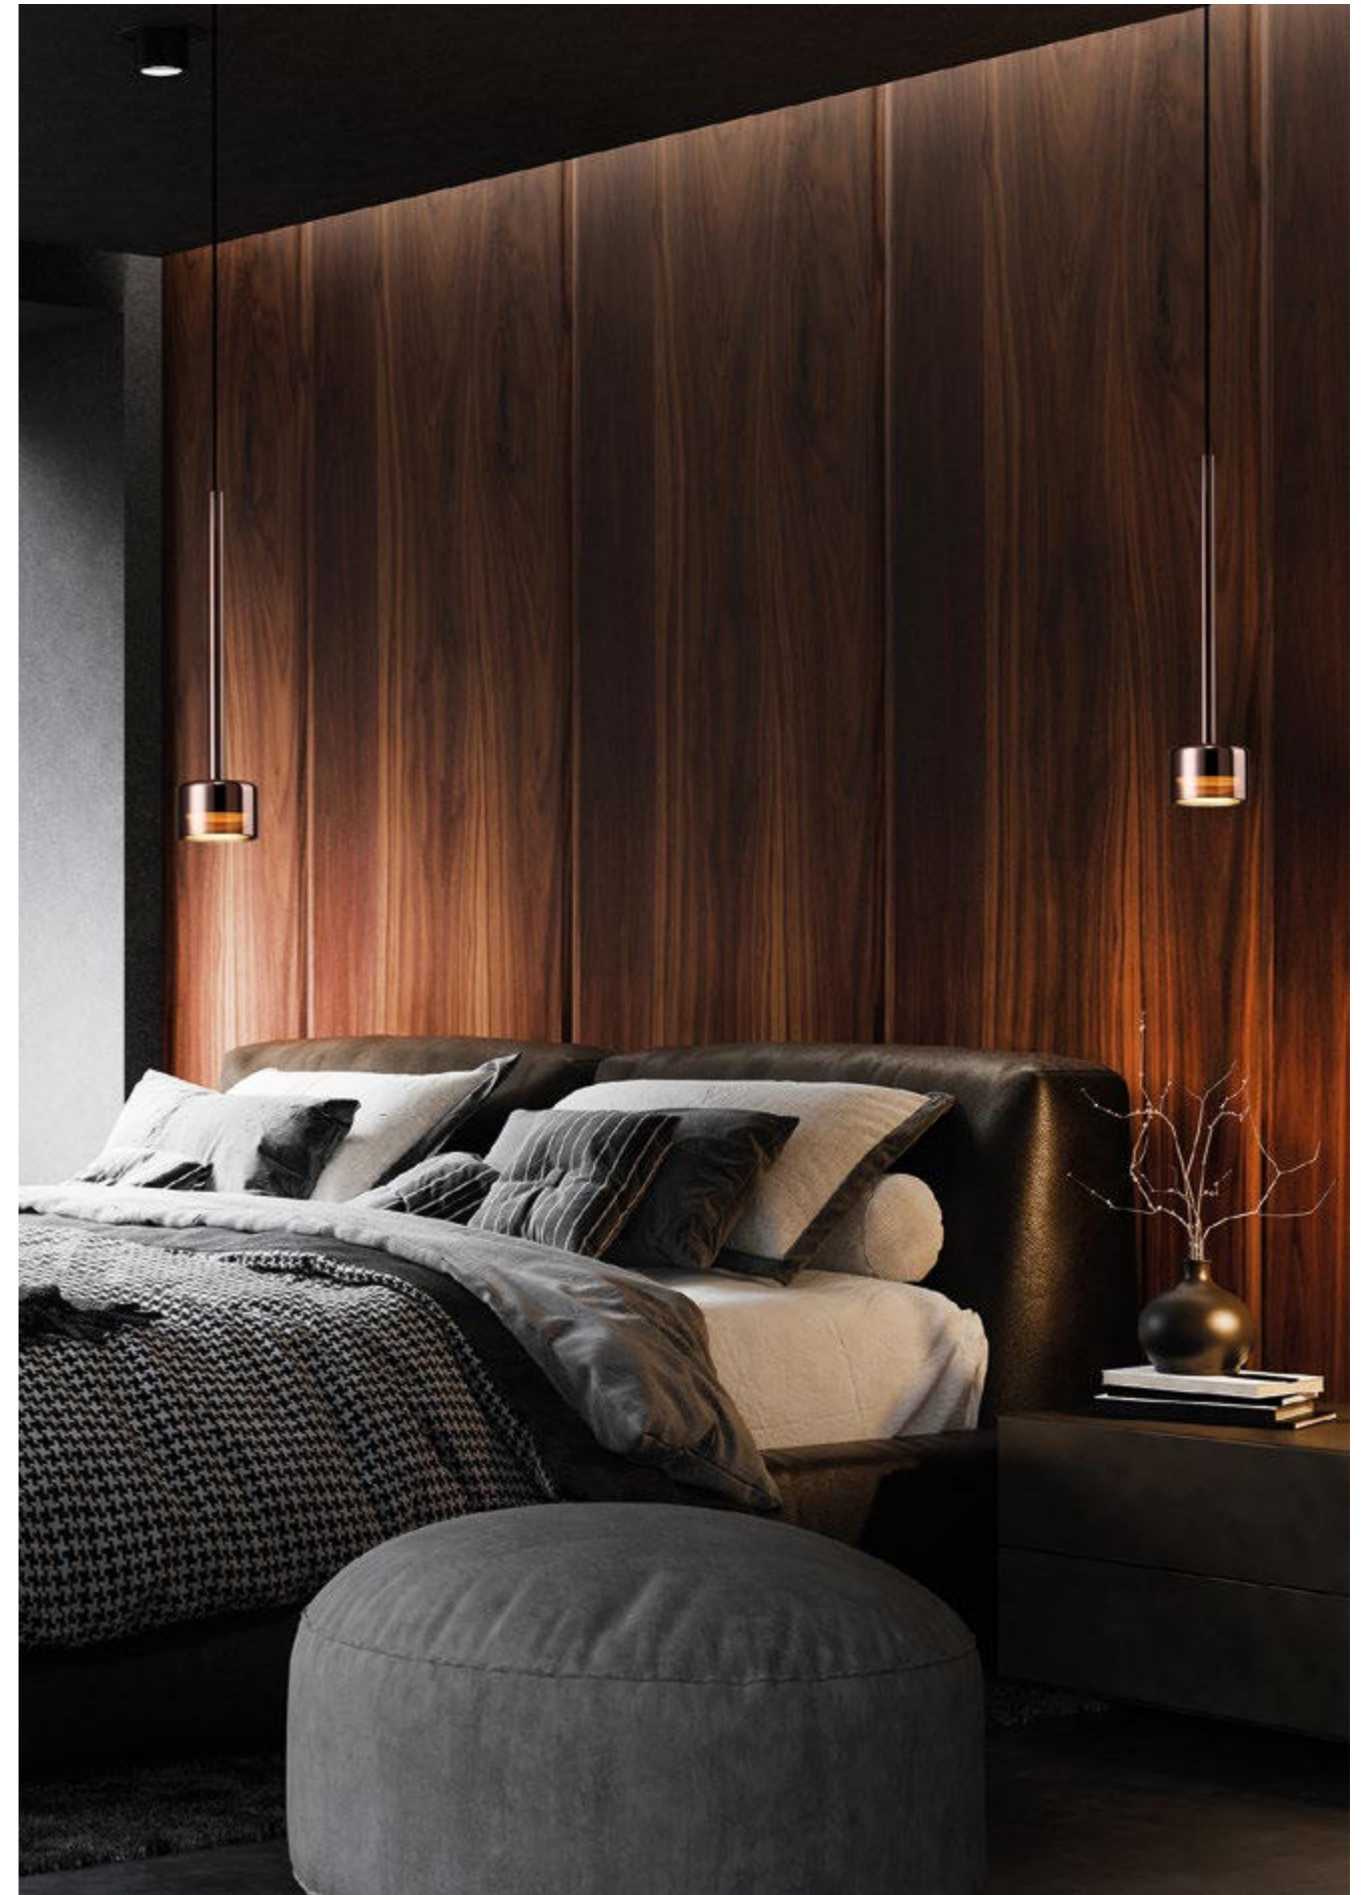

# TONIC

Florón empotrable-Recessed base

REFERENCE	FINISH
7855	Blanco-White
7856	Negro-Black
7857	Plata-Silver
7858	Oro-Gold
7859	Cuero-Antique Brass