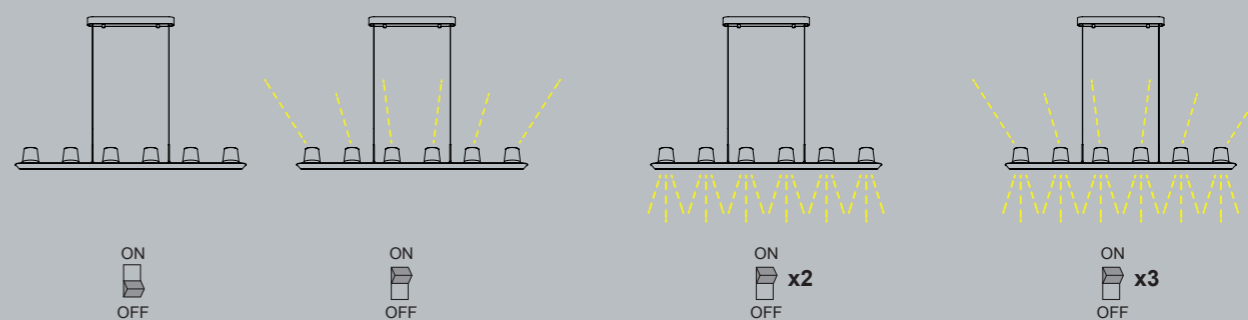

# ALABASTRO NEW

**9435** Ceniza-Ceniza  
LED 55W-3000K- 4500lm  
(3-STEP)

- 
- 
- 
- 
- 
- 
- 

Metal-Cristal/ Metal-Glass 220-240V~50/60Hz CRI≥ 80

**9436** Ceniza-Ceniza  
LED 62W-3000K- 5000lm  
(3-STEP)