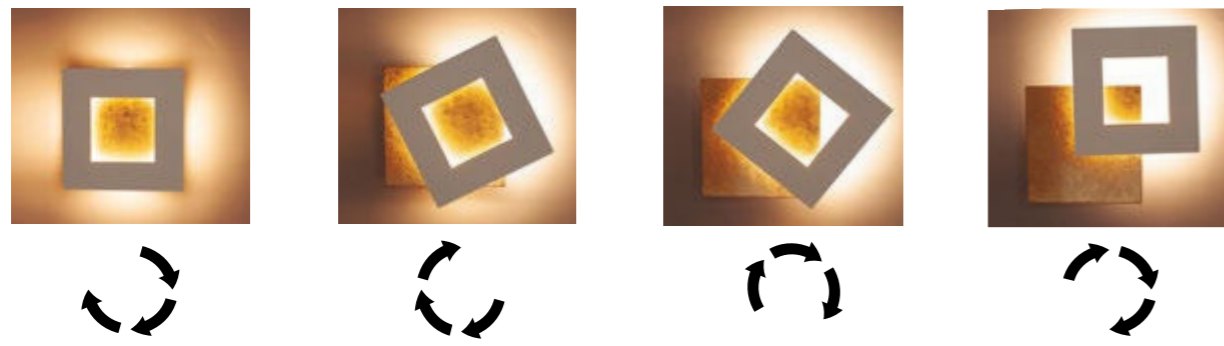

DALIA

REFERENCE	K	LED WATT	LUMENS	FINISH	SIZES	MOTION-ROTATE
8110	3000K	12W	840lm	Blanco-White	140 x 140	↻
8111	3000K	12W	840lm	Blanco+Oro-White+Gold	140 x 140	↻
8112	3000K	12W	840lm	Negro+Oro-Black+Gold	140 x 140	↻
8113	3000K	12W	840lm	Corten+Oro-Corten+Gold	140 x 140	↻
8114	3000K	18W	1260lm	Blanco-White	180 x 180	↻
8115	3000K	18W	1260lm	Blanco+Oro-White+Gold	180 x 180	↻
8116	3000K	18W	1260lm	Negro+Oro-Black+Gold	180 x 180	↻
8117	3000K	18W	1260lm	Corten+Oro-Corten+Gold	180 x 180	↻
8118	3000K	24W	1680lm	Blanco-White	220 x 220	↻
8119	3000K	24W	1680lm	Blanco+Oro-White+Gold	220 x 220	↻
8120	3000K	24W	1680lm	Negro+Oro-Black+Gold	220 x 220	↻
8121	3000K	24W	1680lm	Corten+Oro-Corten+Gold	220 x 220	↻
8143	3000K	40W	2800lm	Blanco-White	400 x 400	↻
8144	3000K	40W	2800lm	Blanco+Oro-White+Gold	400 x 400	↻
8145	3000K	40W	2800lm	Negro+Oro-Black+Gold	400 x 400	↻
8146	3000K	40W	2800lm	Corten+Oro-Corten+Gold	400 x 400	↻