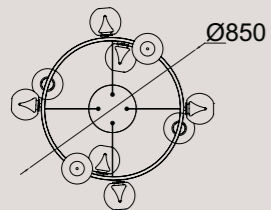

ANDRÓMEDA **NEW**

9555 Oro-Gold
LED 50W-3000K-4500lm