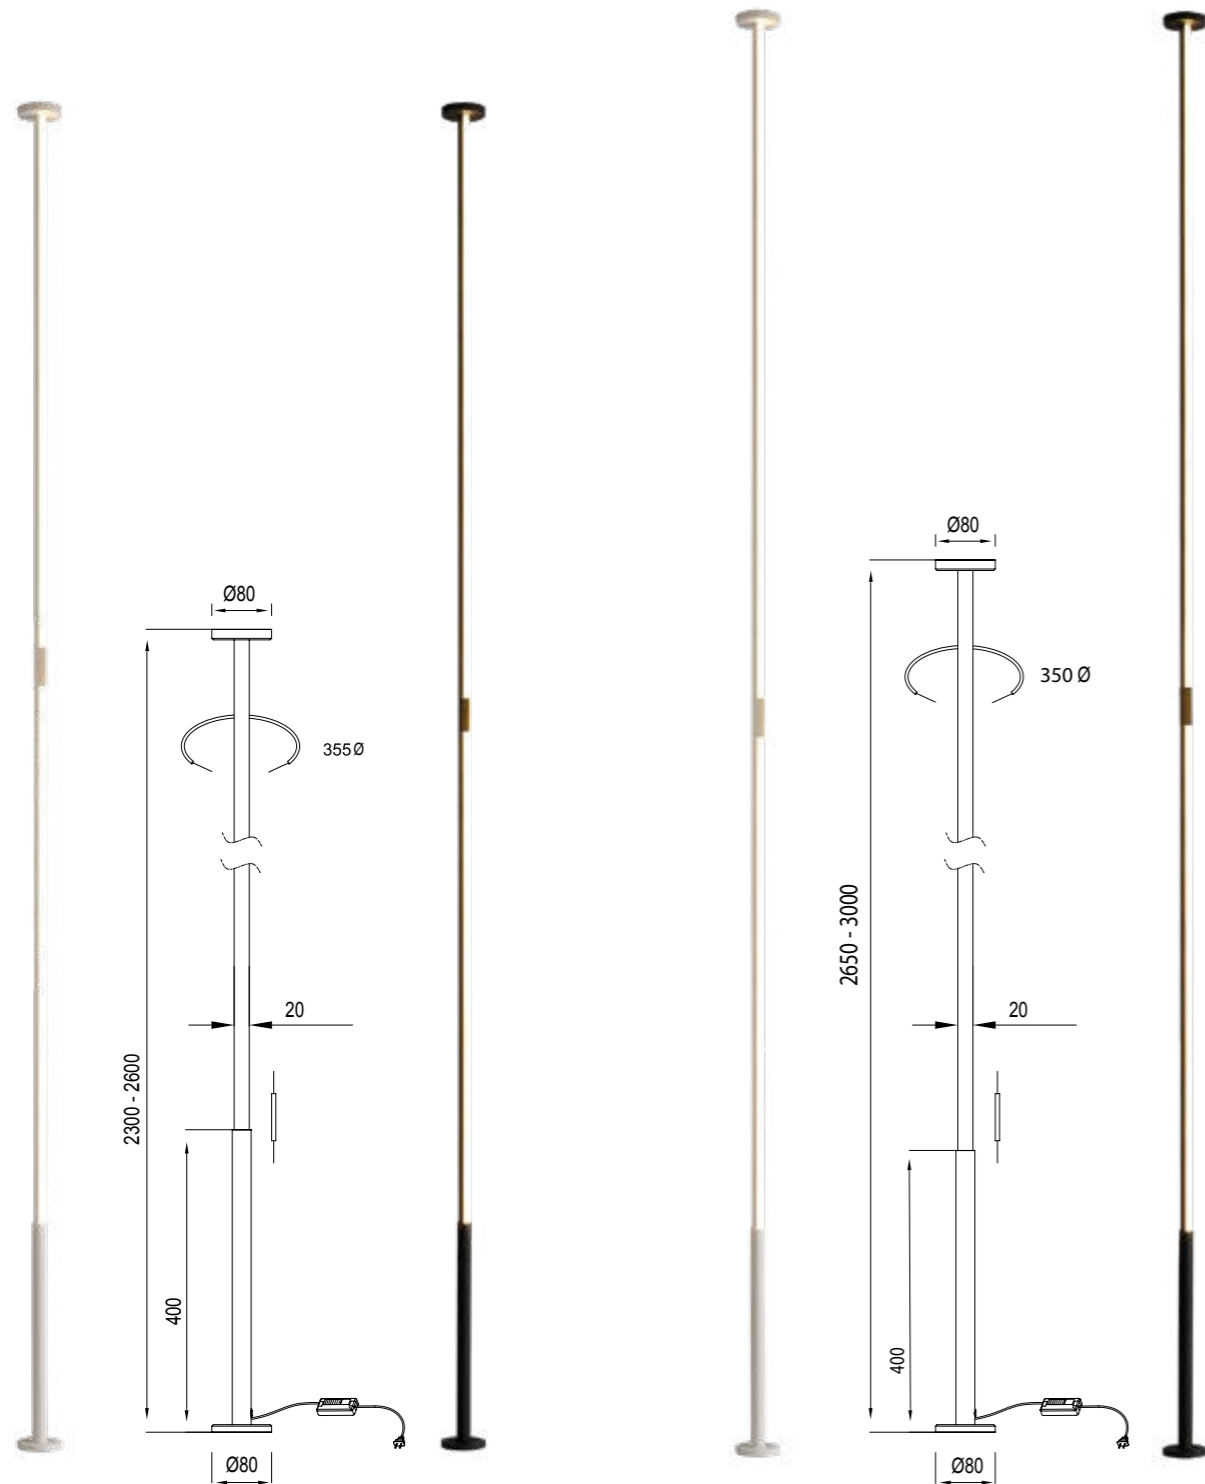

VERTICAL

7358 Blanco-White
LED 36W 3000K 2160lm

7359 Negro-Black
LED 36W 3000K 2160lm

7353 Blanco-White
LED 40W 3000K 2400lm

7354 Negro-Black
LED 40W 3000K 2400lm

Acero/Steel 220-240V~ 50/60Hz CRI≥ 80