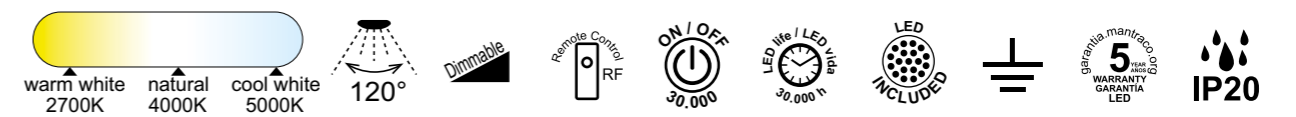

Metal/Acrílico/ABS-Metal/Acrylic/ABS 220-240V~ 50/60Hz CRI≥ 80 R00129 Incluido