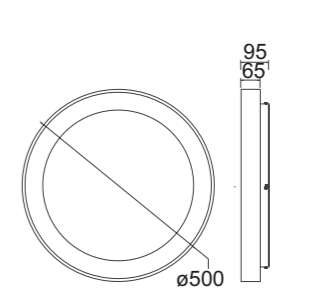

warm white 2700K
natural 4000K
cool white 5000K
Dimmable
Remote Control RF
ON / OFF 30,000
LED life / LED life 30,000 h
LED INCLUDED
5 años WARRANTY GARANTIA LED
IP20