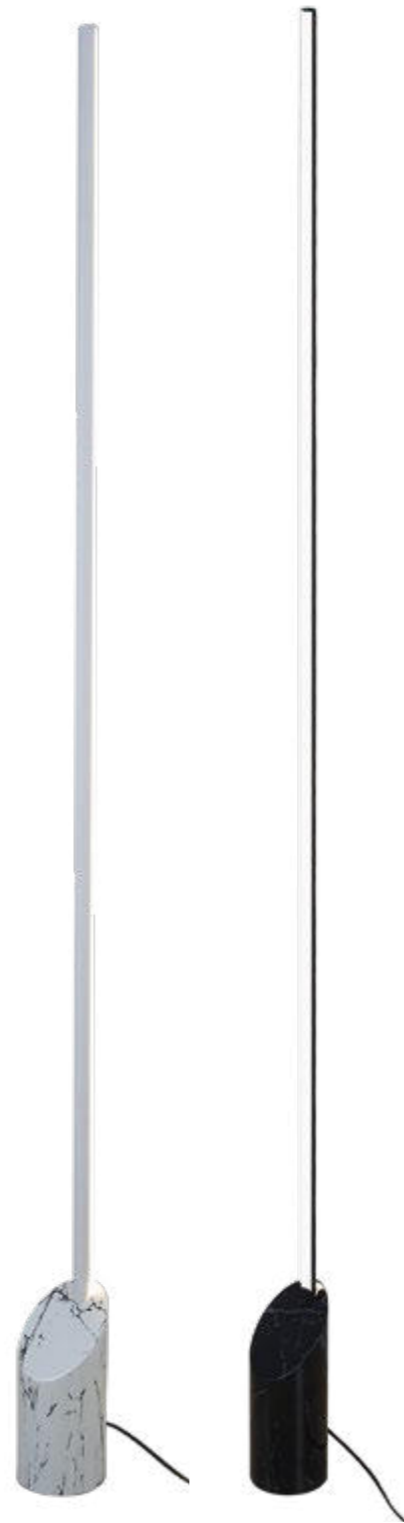

MÁRMOL

8512 Blanco-White

Decorado mármol/Decorated marble
LED 28W 3000K 1680lm

8513 Negro-Black

Decorado mármol/Decorated marble
LED 28W 3000K 1680lm

Dimmable

Acero/Steel 220-240V~ 50/60Hz CRI≥ 80