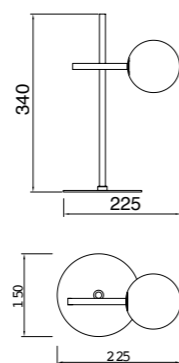

CELLAR

MODO DE USO

INCLUDED

INCLUDED