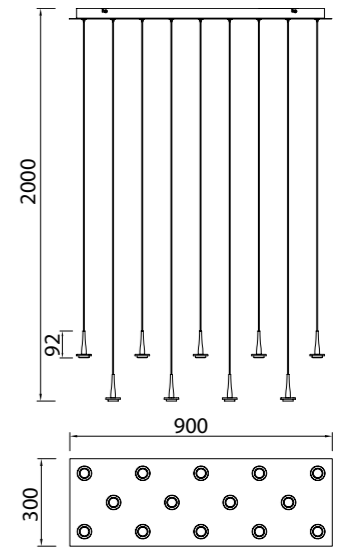

8936 Oro-Gold
LED 70W-3000K-7050lm