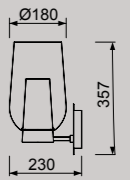

8400
Cristal transparente
Transparent glass
1L x E27 (not included)