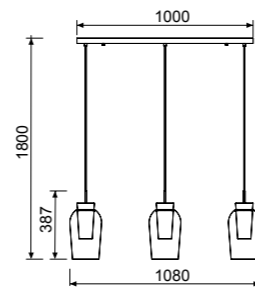

8285
Cristal cromo
Chrome glass
3L x E27 (no incl)
Class I

8286
Cristal cromo
Chrome glass
1L x E27 (no incl)
Class I

8288
Cristal cromo
Chrome glass
1L x E27 (no incl)
Class I

8287
Cristal cromo
Chrome glass
1L x E27 (no incl)
Class I

8289
Cristal cromo
Chrome glass
1L x E27 (no incl)
Class II

8403
Cristal cromo
Chrome glass
1L x E27 (no incl)
Class II