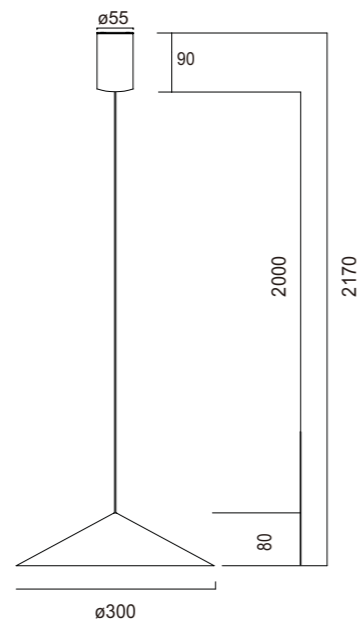

CONO **NEW**

9455 Cuero-Leather
LED 10W-3000K-940lm
Dimmable TRIAC

9456 Cobre-Copper
LED 10W-3000K-940lm
Dimmable TRIAC

9457 Negro-Black
LED 10W-3000K-940lm
Dimmable TRIAC

Aluminio/Aluminum 220-240V~50/60Hz CRI≥ 80 Cable: negro/2m