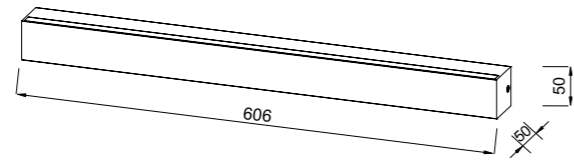

ELEGANCE

9014 Gris pavonado-Gunmetal Grey
LED 24W-3000K-2750lm