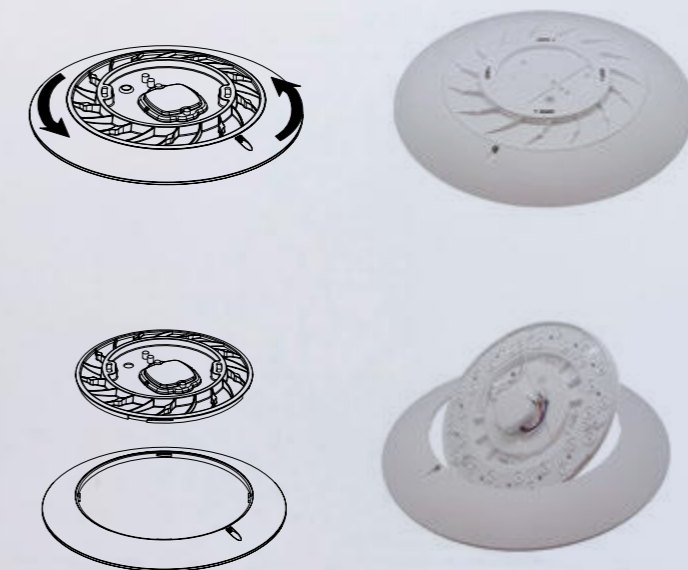

SLIM

7972 Blanco-White
LED 16W 3000K 1300lm

7971 Blanco-White
LED 16W 4000K 1400lm

7970 Blanco-White
LED 16W 5000K 1440lm

7975 Blanco-White
LED 24W 3000K 2050lm

7974 Blanco-White
LED 24W 4000K 2150lm

7973 Blanco-White
LED 24W 5000K 2200lm

7978 Blanco-White
LED 50W 3000K 4150lm

7977 Blanco-White
LED 50W 4000K 4250lm

7976 Blanco-White
LED 50W 5000K 4300lm

Acrílico/Acrylic 220-240V~ 50/60Hz CRI≥ 80

MODO DE USO