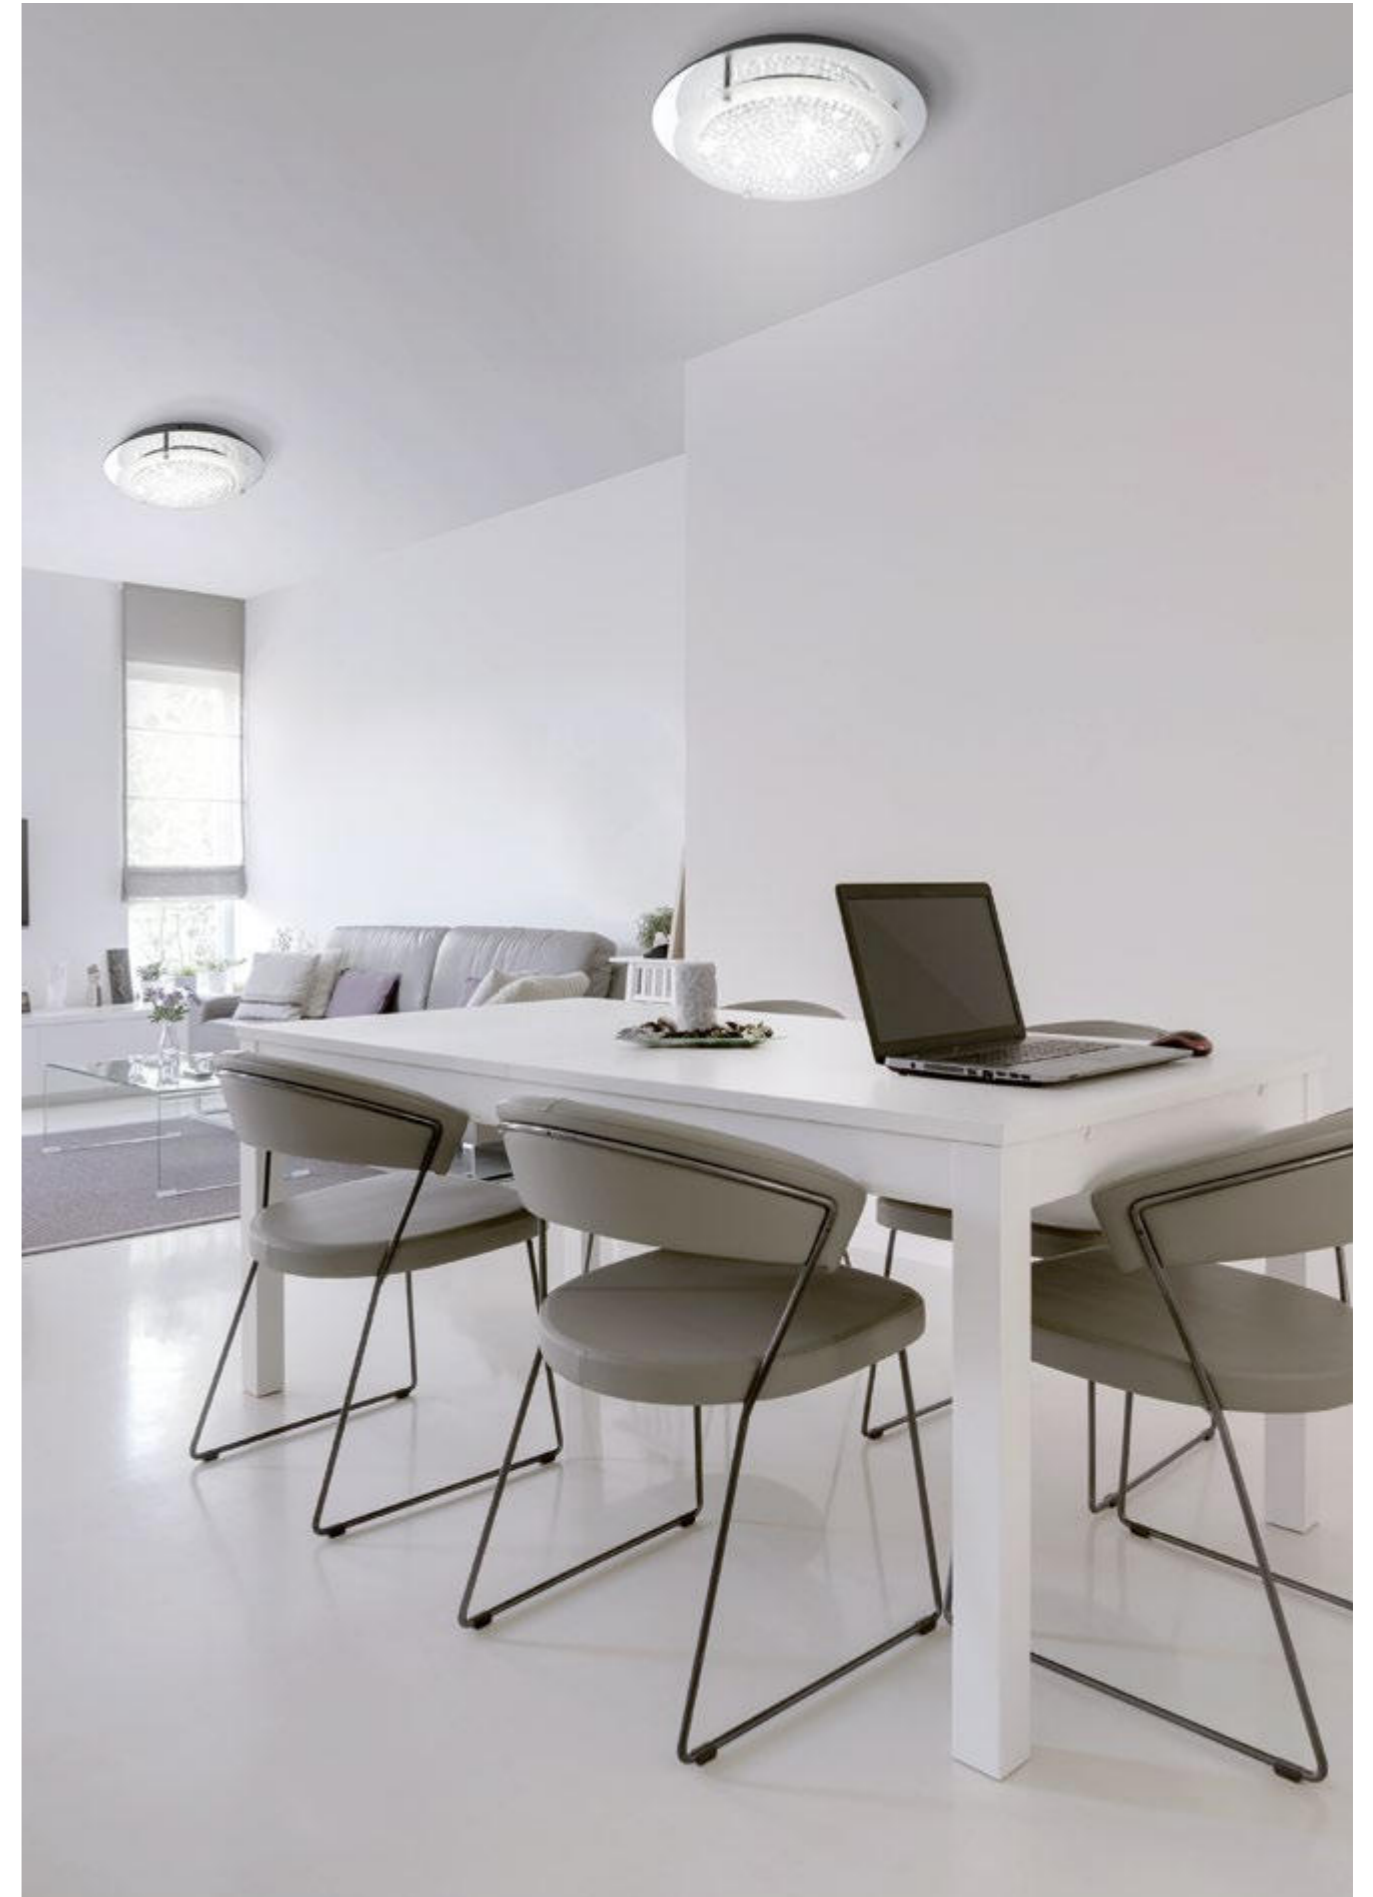

Espejo/Cristal-Mirror/Glass 100-240V~ 50/60Hz