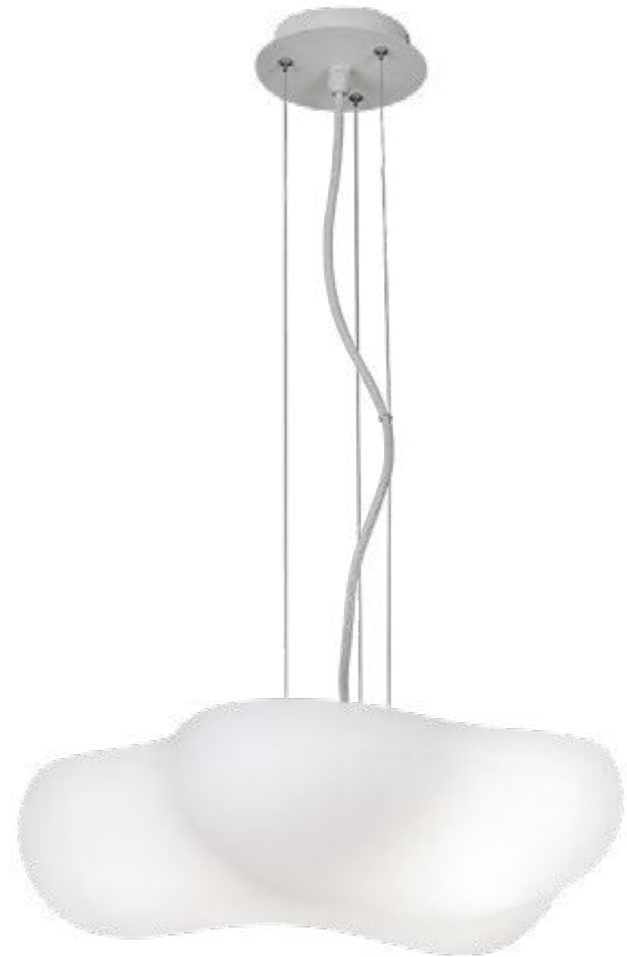

EOS

by José Ignacio Ballester

1883 Blanco+cromo-White+chrome
4x E27 máx.20W (no incl)