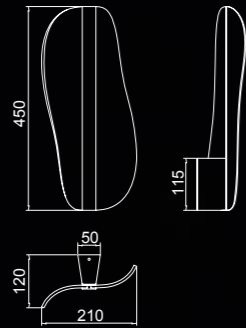

BIANCA

7767 Blanco-White
LED 15W 3000K 850lm

8211 Blanco-White Dimmable
LED 15W 3000K 850lm

7768 Blanco-White
LED 15W 3000K 850lm