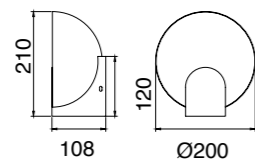

8591 Oro-Gold
LED 5W 3000K 400lm

Acero/Steel 220-240V~ 50/60Hz CRI≥ 80