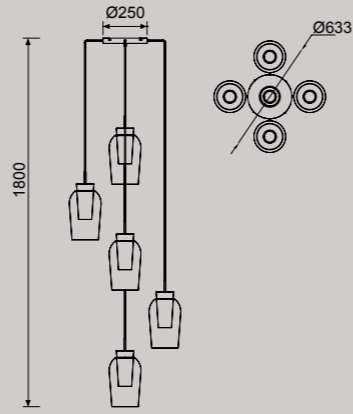

NORA

Blanco/Madera White/Wood

8275

Cristal transparente
Transparent glass
5L x E27 (no incl)
Class I