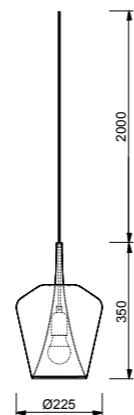

ELSA

MODULAR LIGHT 220V

8240
Transparente-Transparent
1L x E27 (no incl)

8241
Cobre-Copper
1L x E27 (no incl)

8242
Cromo-Chrome
1L x E27 (no incl)

8243
Oro-Gold
1L x E27 (no incl)

8244
Bronce-Bronze
1L x E27 (no incl)

8245
Transparente-Transparent
1L x E27 (no incl)

8246
Cobre-Copper
1L x E27 (no incl)

8247
Cromo-Chrome
1L x E27 (no incl)

8248
Oro-Gold
1L x E27 (no incl)

8249
Bronce-Bronze
1L x E27 (no incl)

8250
Transparente-Transparent
1L x E27 (no incl)

8251
Cobre-Copper
1L x E27 (no incl)

8252
Cromo-Chrome
1L x E27 (no incl)

8253
Oro-Gold
1L x E27 (no incl)

8254
Bronce-Bronze
1L x E27 (no incl)

MODO DE USO