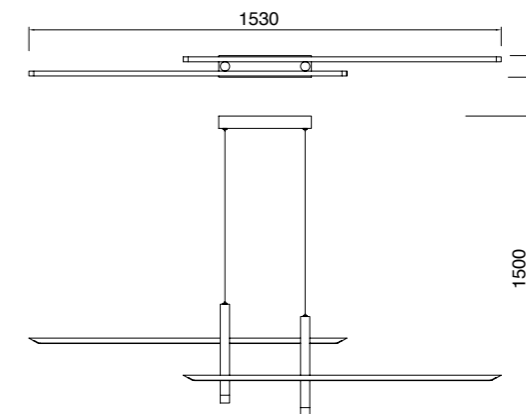

# ESPARTA

**7980** Blanco+Oro-White+Gold  
LED 30W 3000K 1400lm

**7981** Negro+Oro-Black+Gold  
LED 30W 3000K 1400lm

**7982** Blanco+Oro-White+Gold  
LED 50W 3000K 2100lm

**7983** Negro+Oro-Black+Gold  
LED 50W 3000K 2100lm