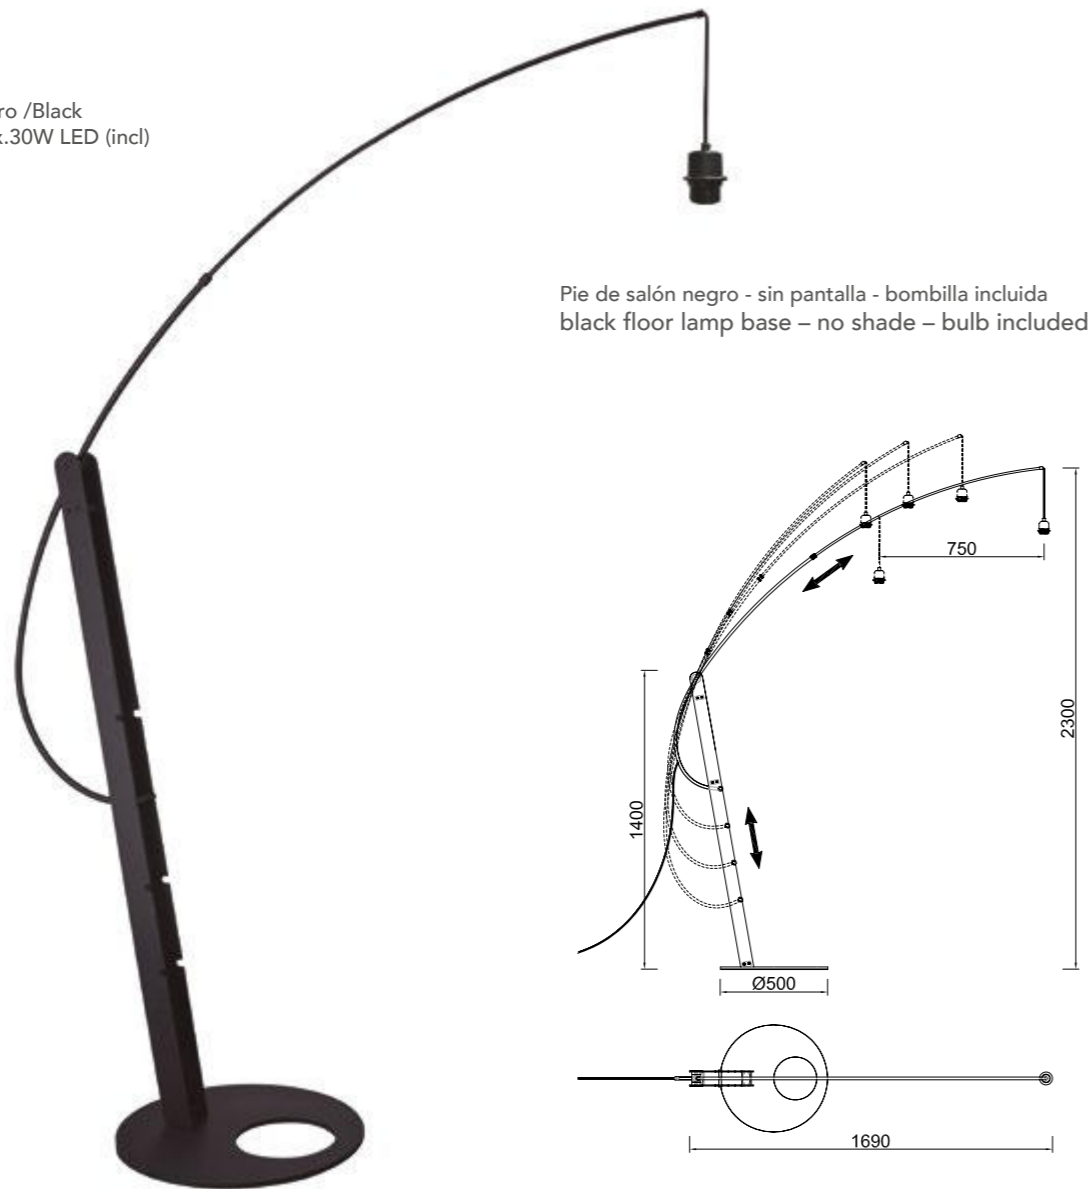

RICCA NEW
by Mantra team

9446 Negro /Black
1x E27 máx.30W LED (incl)

Pie de salón negro - sin pantalla - bombilla incluida
black floor lamp base - no shade - bulb included

E27 1x 30W LED
bombilla incluida - bulb included

R09295 Incluido/Included
CCT 2700K-3200K-4000K

Tela/Acero-Fabric/Steel 100-240V~ 50/60Hz