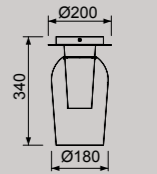

8399
Cristal transparente
Transparent glass
1L x E27 (not included)