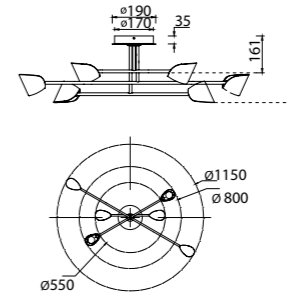

7580 Negro-Black
LED 44,5W 3000K 3100lm