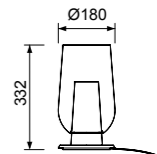

8289
Cristal cromo
Chrome glass
1L x E27 (no incl)
Class II