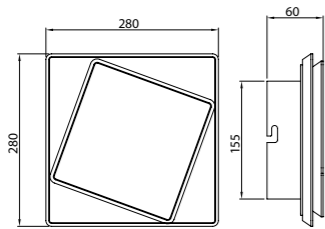

DAKLA

6426 Blanco-White
LED 18W 3000K 1090lm