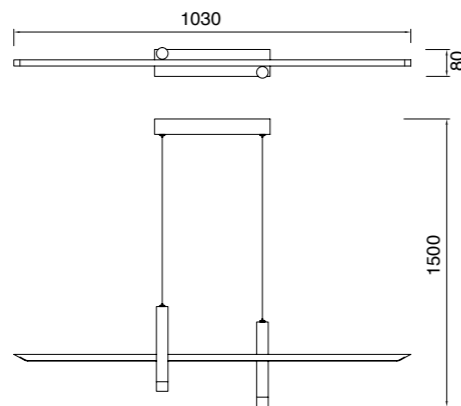

# ESPARTA

**7980** Blanco+Oro-White+Gold  
LED 30W 3000K 1400lm

**7981** Negro+Oro-Black+Gold  
LED 30W 3000K 1400lm

**7982** Blanco+Oro-White+Gold  
LED 50W 3000K 2100lm

**7983** Negro+Oro-Black+Gold  
LED 50W 3000K 2100lm