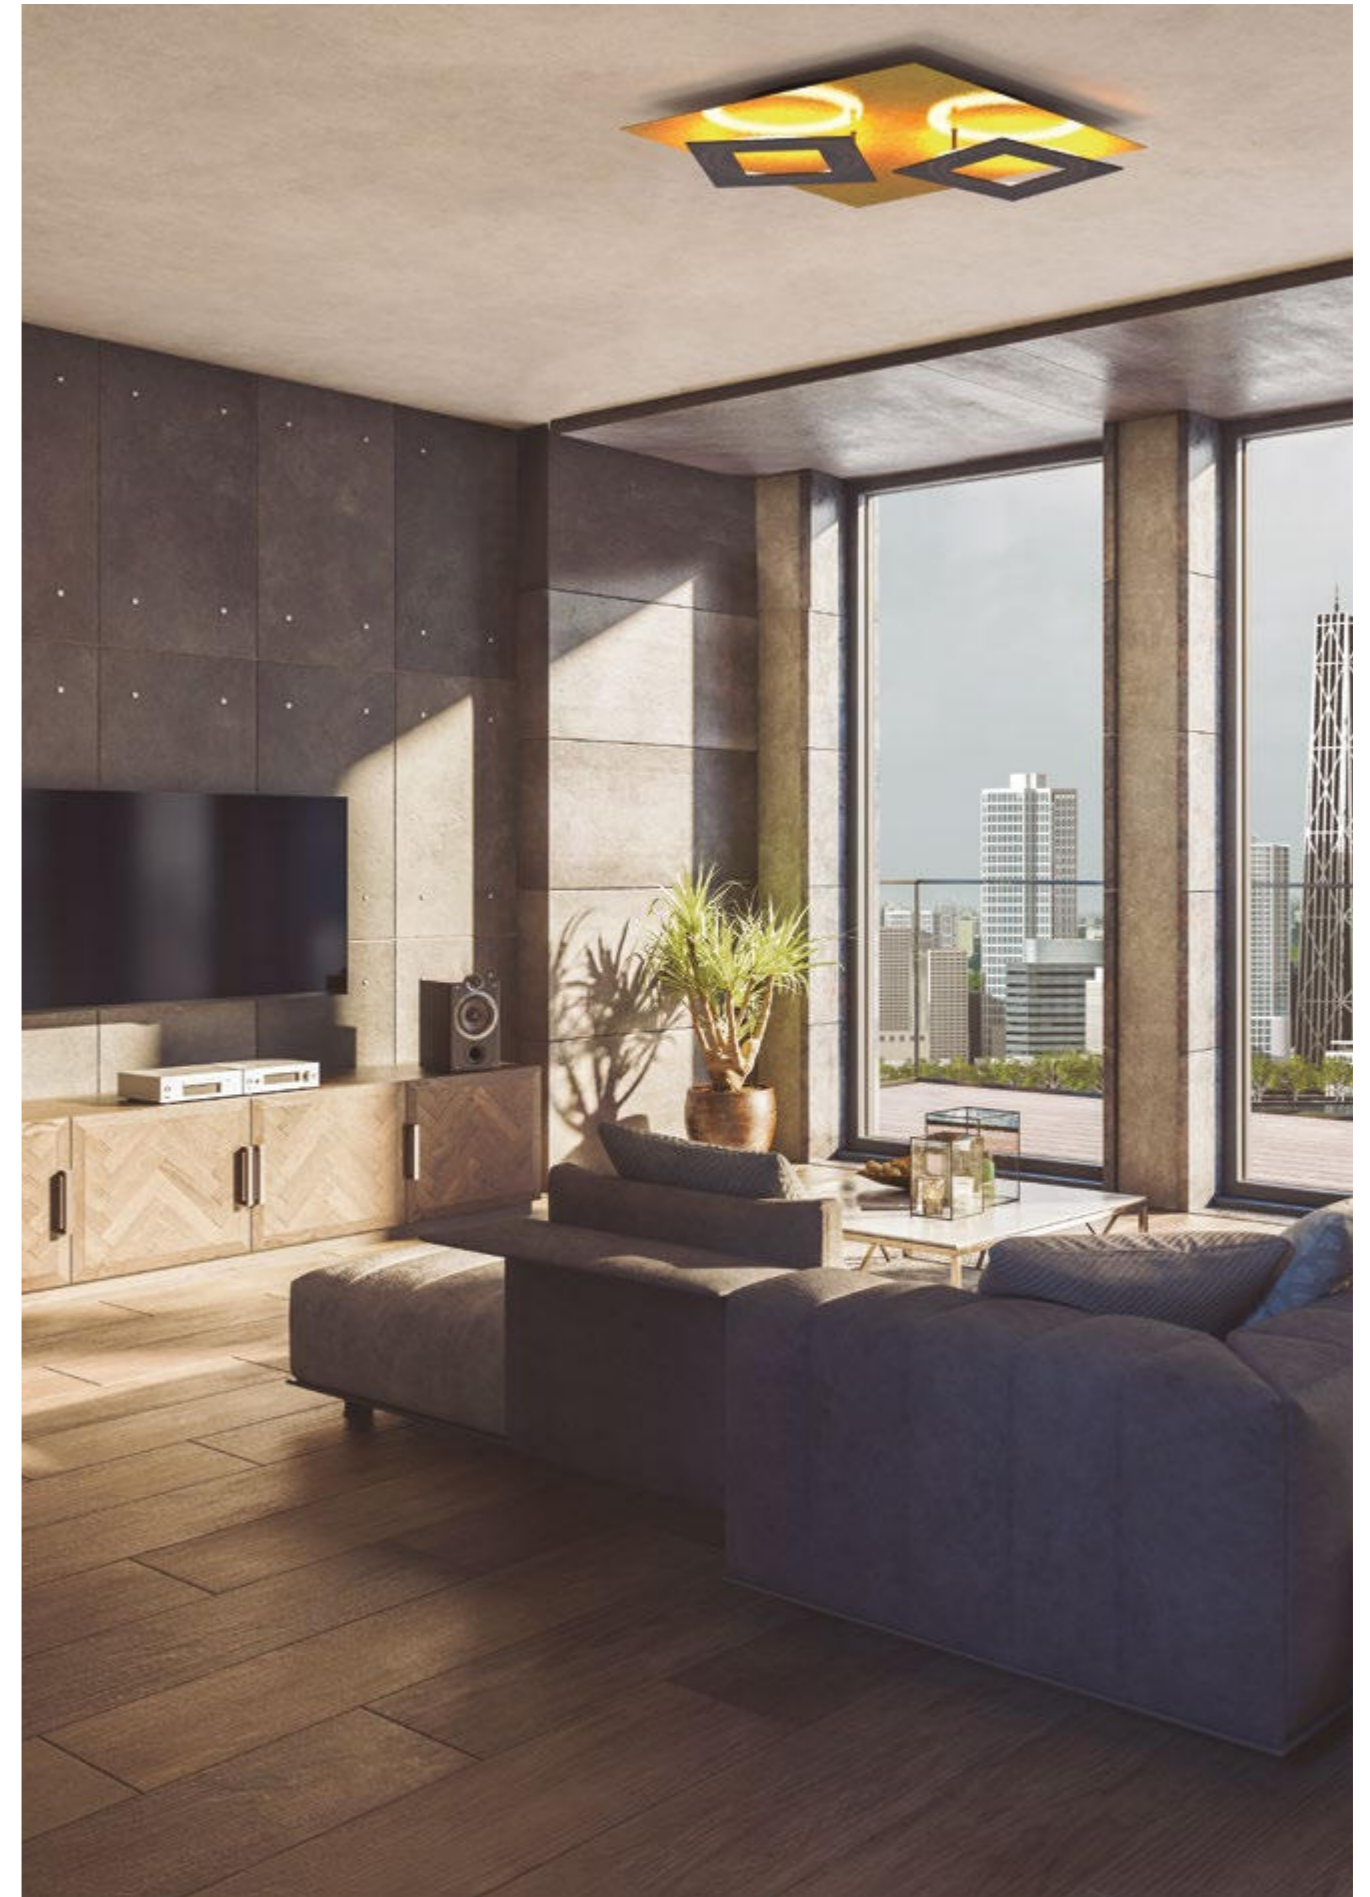

# DALIA

**8160** Blanco-White  
LED 48W 3000K 3360lm

**8161** Blanco+oro-White+gold  
LED 48W 3000K 3360lm

**8162** Negro+oro-Black+gold  
LED 48W 3000K 3360lm

**8163** Corten+oro-Corten+gold  
LED 48W 3000K 3360lm