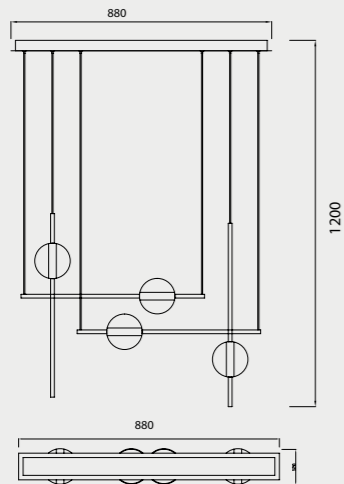

7161 Oro/Negro-Gold/Black
LED 32W 3000K 2400lm

Metal/Acrílico-Metal/Acrylic 220-240V~ 50/60Hz CRI ≥80