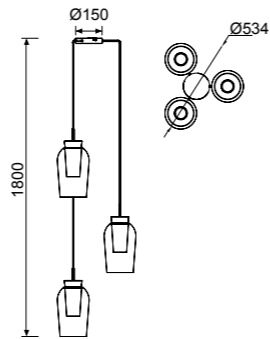

NORA

Negro/Mármol Black/Marble

8283
Cristal cromo
Chrome glass
5L x E27 (no incl)
Class I

8284
Cristal cromo
Chrome glass
3L x E27 (no incl)
Class I

8285
Cristal cromo
Chrome glass
3L x E27 (no incl)
Class I

8286
Cristal cromo
Chrome glass
1L x E27 (no incl)
Class I

8288
Cristal cromo
Chrome glass
1L x E27 (no incl)
Class I

8287
Cristal cromo
Chrome glass
1L x E27 (no incl)
Class I

8289
Cristal cromo
Chrome glass
1L x E27 (no incl)
Class II

8403
Cristal cromo
Chrome glass
1L x E27 (no incl)
Class II

8290
Cristal cromo
Chrome glass
1L x E27 (no incl)
Class II

Bombillas recomendadas-Suggested bulbs

E27	K	LED	REF	DIMMABLE
	3000K	9W	R09234	
	4000K	9W	R09235	
	2700K	12W	R09251	
	3000K	12W	R09252	
	4000K	12W	R09253	

MODO DE USO

Color cable-Wire color Negro/Black 100-240V~ 50/60Hz E27 máx.20W LED