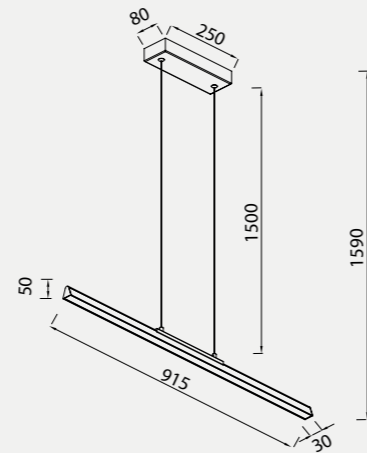

8961 Oro-Gold
LED 54W-3000K-6400lm