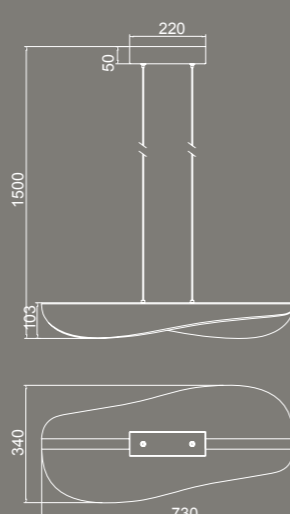

BIANCA

7765 Blanco-White
LED 50W 3000K 3000lm

7766 Blanco-White
LED 40W 3000K 2450lm

8209 Blanco-White Dimmable
LED 50W 3000K 3000lm

8210 Blanco-White Dimmable
LED 40W 3000K 2450lm