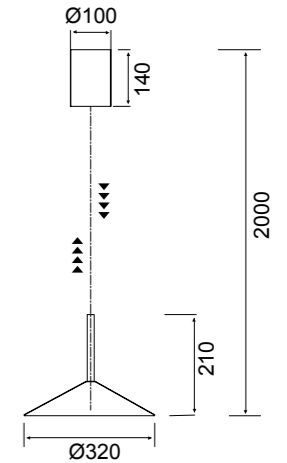

7899 Verde-Green
LED 9W 3000K 800lm

MODO DE USO

Aluminio/Acrílico/Acero-Aluminium/Acrylic/Steel 220-240V~ 50/60Hz CRI≥ 80