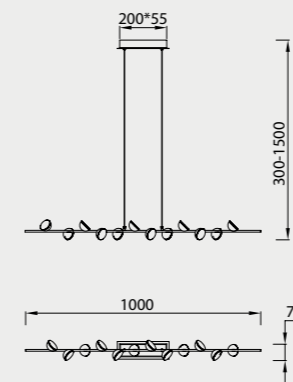

Aluminio-Aluminium 220-240V~ 50/60Hz CRI ≥80