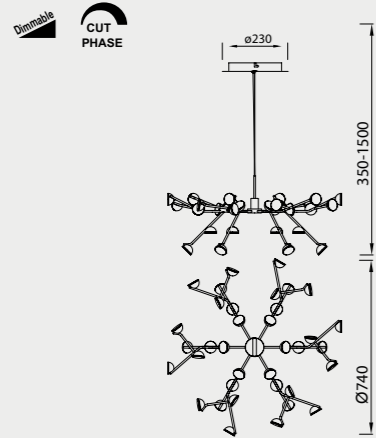

ADN

by Mantra Team

6260 Blanco mate-Matte white
LED 100W 3000K 7250lm

8651 Blanco mate-Matte white
LED 108W 3000K 7250lm
Dimmable