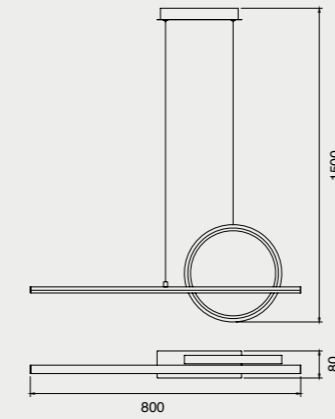

KITESURF

7190 Blanco-White
LED 50W 3000K 4000lm

7140 Negro-Black
LED 50W 3000K 4000lm

7142 Negro-Black
LED 30W 3000K 2400lm

7192 Blanco-White
LED 30W 3000K 2400lm

Aluminio/Silicona/Metal-Aluminium/Silicone/Metal 220-240V~ 50/60Hz CRI≥ 80