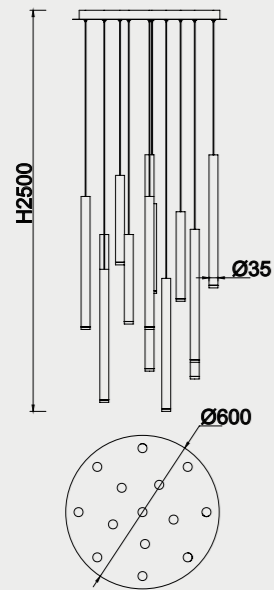

# CALA

**8084** Multicolor-Multicolour  
LED 84W 3000K 5880lm

- 4 × Blanco-White
- 4 × Negro-Black
- 3 × Oro-Gold
- 3 × Corten-Corten

Color cable-Color wire  
Negro-Black

Longitud cable-Wire length  
14 x 2m