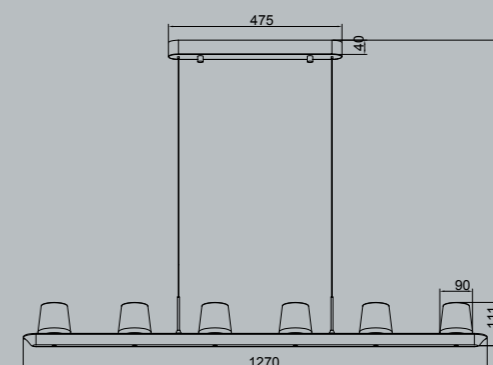

# ALABASTRO NEW

**9435** Ceniza-Ceniza  
LED 55W-3000K- 4500lm  
(3-STEP)

- 
- 
- 
- 
- 
- 
- 

Metal-Cristal/ Metal-Glass 220-240V~50/60Hz CRI≥ 80

**9436** Ceniza-Ceniza  
LED 62W-3000K- 5000lm  
(3-STEP)