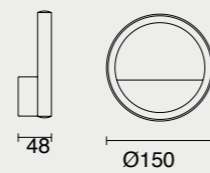

7194 Blanco-White
LED 8W 3000K 640lm

7144 Negro-Black
LED 8W 3000K 640lm