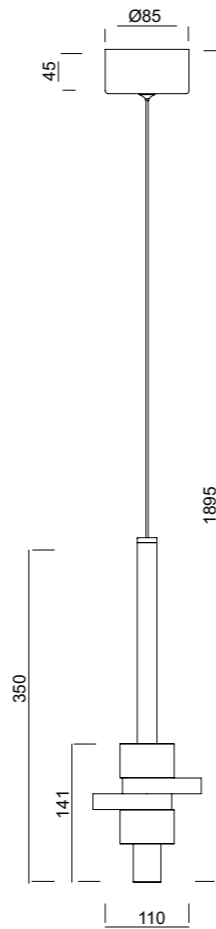

# BETTY NEW

**9425** Blanco-White  
LED 7W-3000K-840lm

**9426** Negro-Black  
LED 7W-3000K-840lm

**9427** Oro-Gold  
LED 7W-3000K-840lm

OFF

ON

Aluminio+Alabastro/ Aluminum+Alabaster 220-240V~50/60Hz CRI≥ 80 Cable: Transparente/1.5m