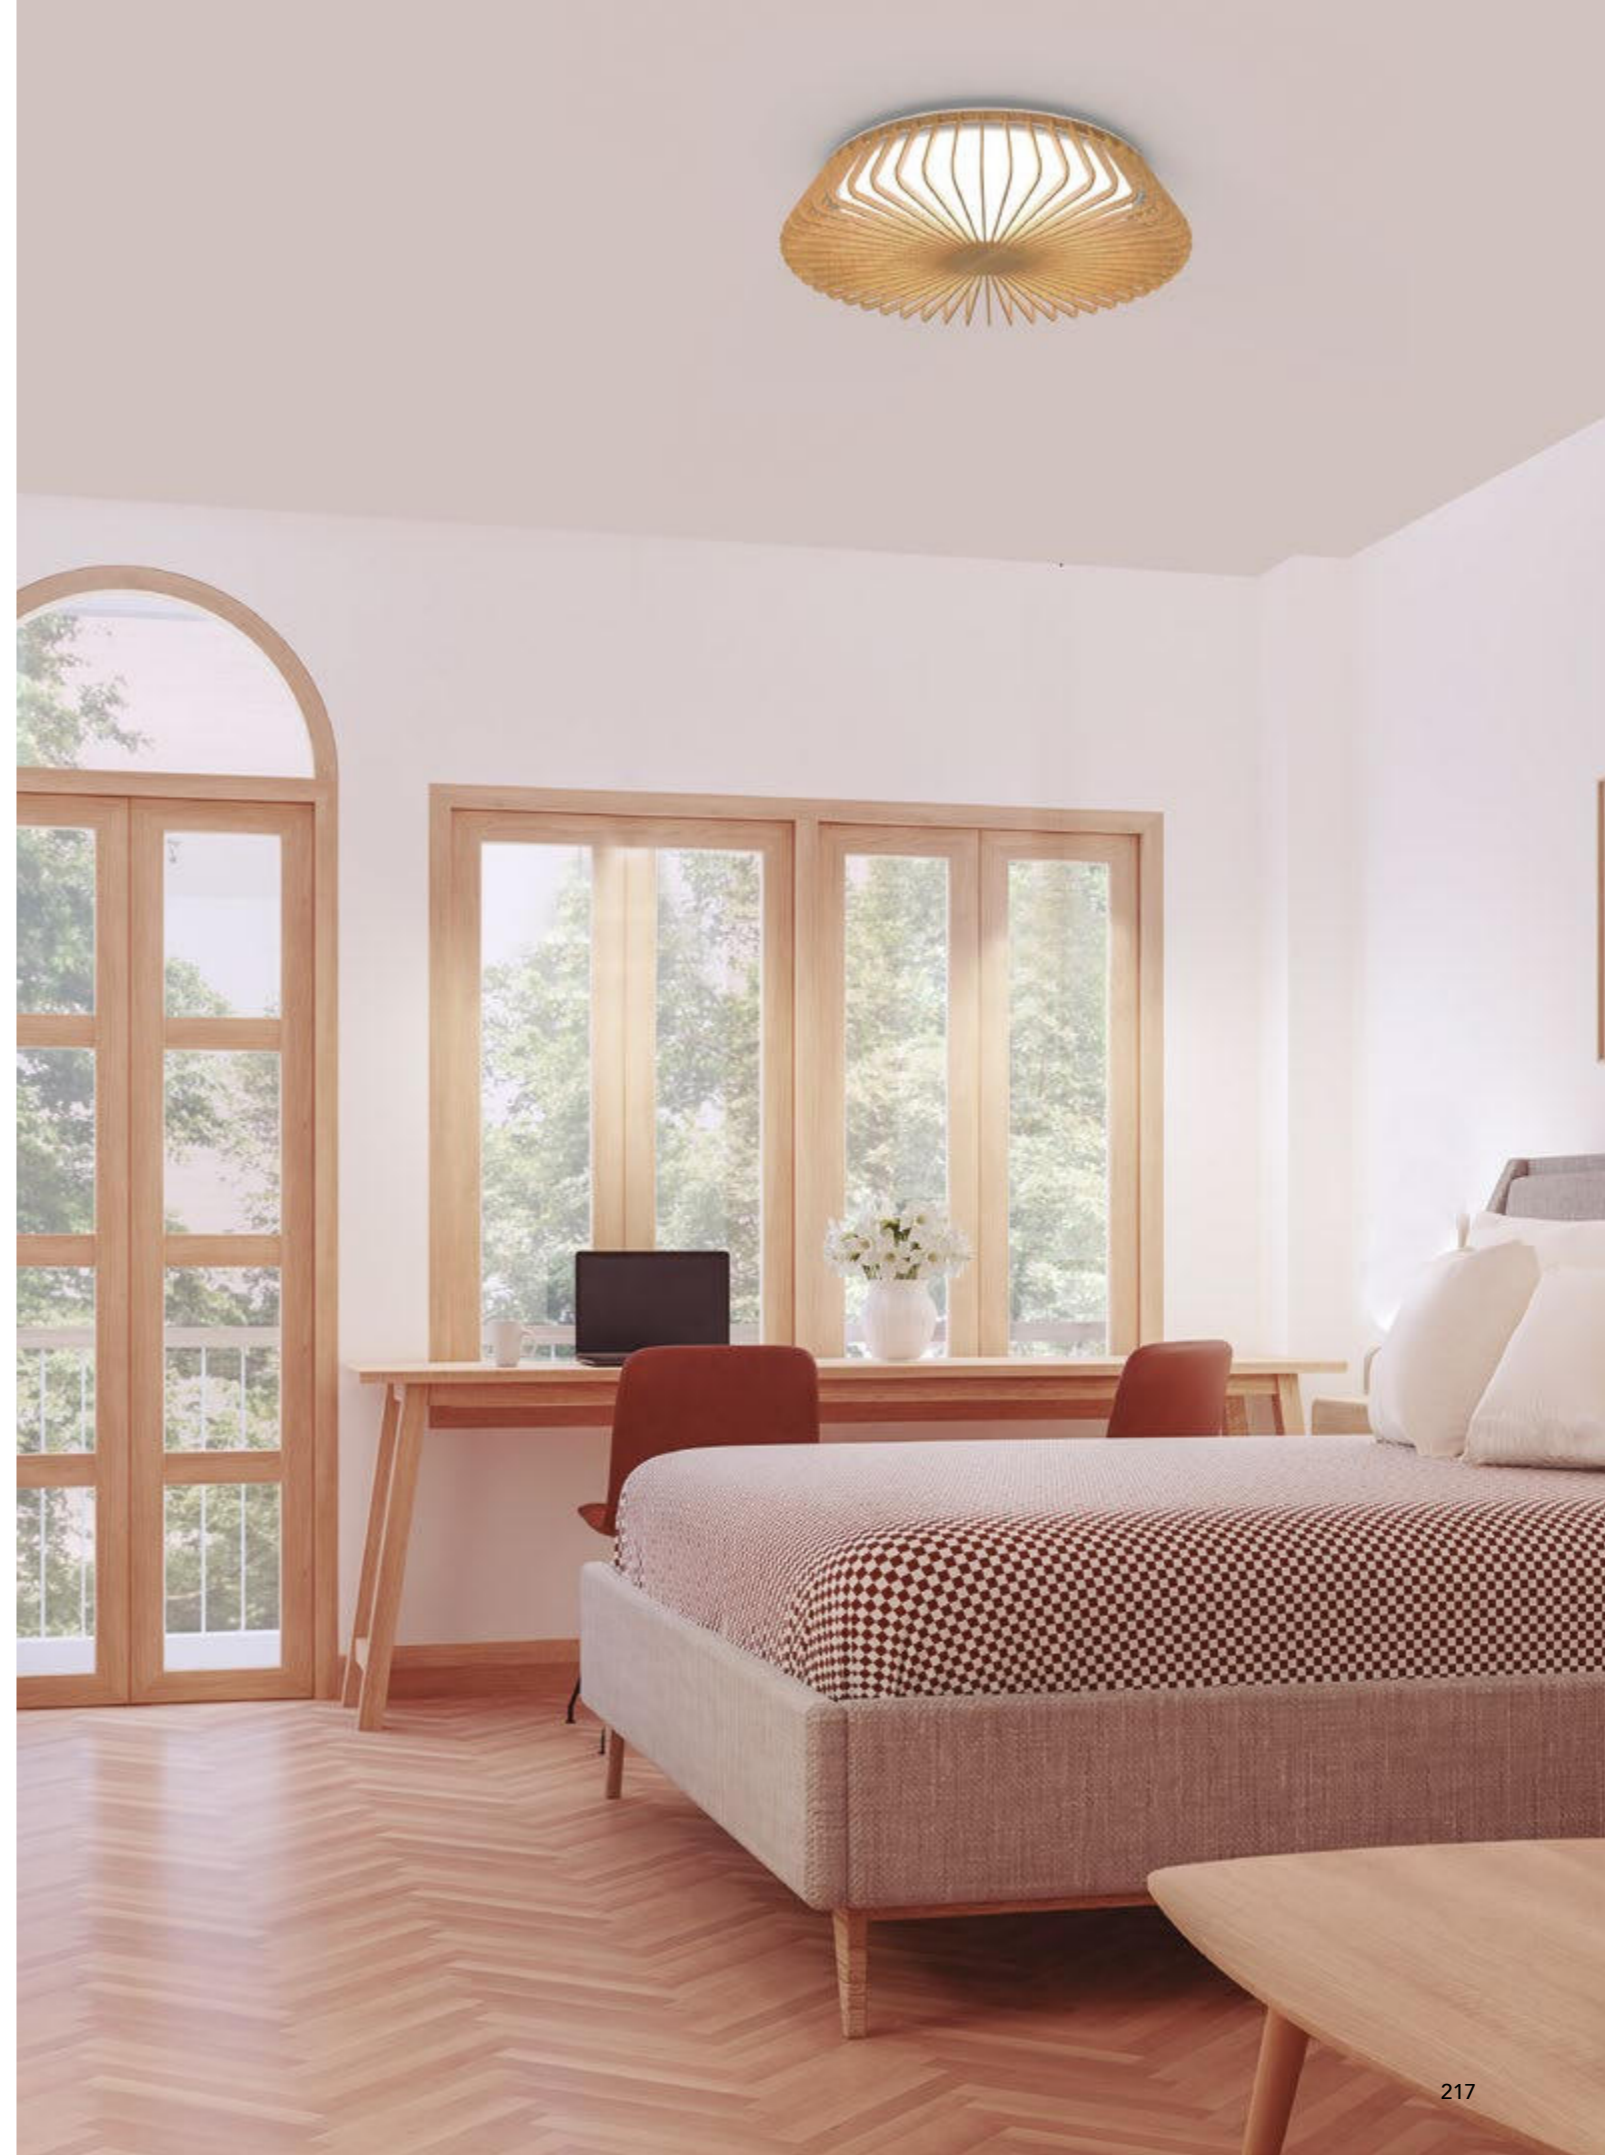

# HIMALAYA

**7966** Blanco-White  
LED 56W 2700K-5000K 2500lm

**7967** Madera-Wood  
LED 56W 2700K-5000K 2500lm

**7968** Negro-Black  
LED 56W 2700K-5000K 2500lm

R00129