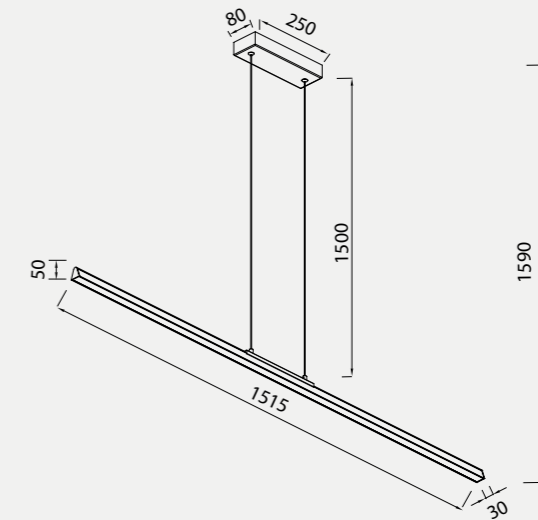

8961 Oro-Gold
LED 54W-3000K-6400lm