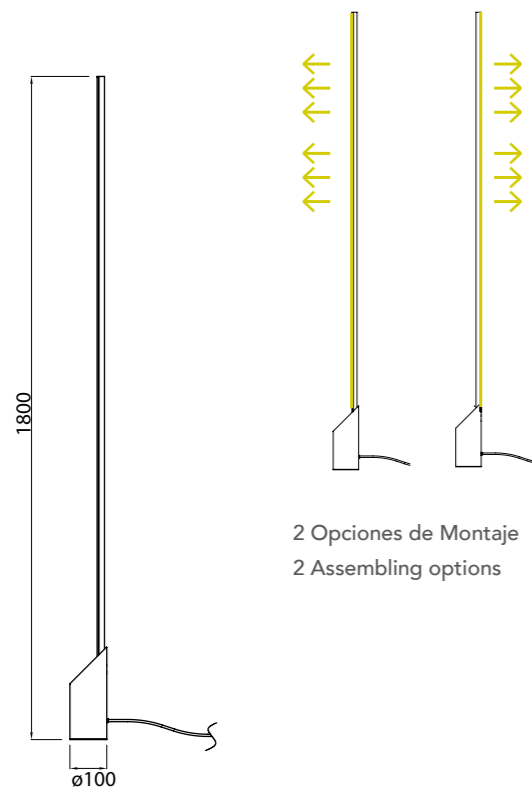

MÁRMOL

8512 Blanco-White

Decorado mármol/Decorated marble
LED 28W 3000K 1680lm

8513 Negro-Black

Decorado mármol/Decorated marble
LED 28W 3000K 1680lm

Dimmable

Acero/Steel 220-240V~ 50/60Hz CRI≥ 80