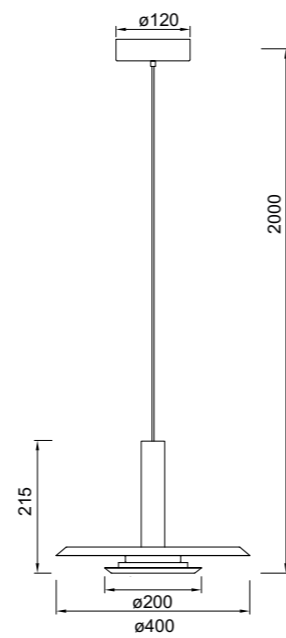

TINA

9000 Blanco+Negro-White+Black
LED 24W-3000K-2900lm

9001 Blanco+Negro-White+Black
LED 18W-3000K-2350lm