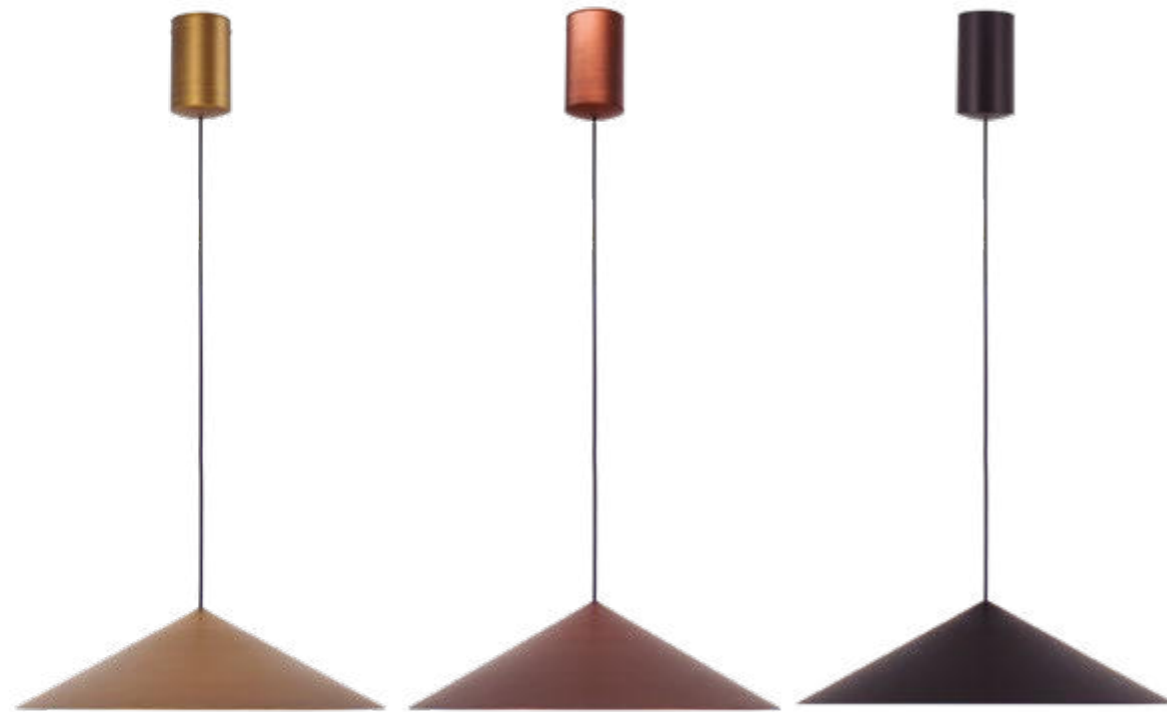

CONO **NEW**

9455 Cuero-Leather
LED 10W-3000K-940lm
Dimmable TRIAC

9456 Cobre-Copper
LED 10W-3000K-940lm
Dimmable TRIAC

9457 Negro-Black
LED 10W-3000K-940lm
Dimmable TRIAC

Aluminio/Aluminum 220-240V~50/60Hz CRI≥ 80 Cable: negro/2m