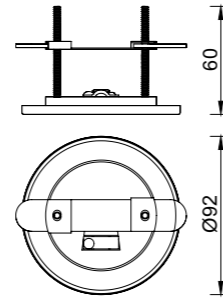

# TONIC

Florón empotrable-Recessed base

REFERENCE	FINISH
7855	Blanco-White
7856	Negro-Black
7857	Plata-Silver
7858	Oro-Gold
7859	Cuero-Antique Brass