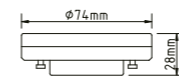

Bombillas recomendadas-Suggested bulbs

GX53	K	LED	REF
	3000K	12W	R09248
	4000K	12W	R09249