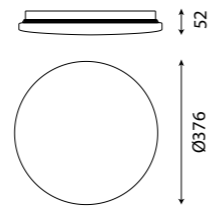

8694 Blanco-White
LED 32W 3000K-4000K-5000K 3100lm