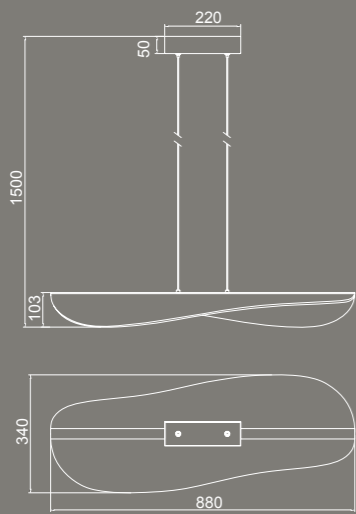

BIANCA

7765 Blanco-White
LED 50W 3000K 3000lm

7766 Blanco-White
LED 40W 3000K 2450lm

8209 Blanco-White Dimmable
LED 50W 3000K 3000lm

8210 Blanco-White Dimmable
LED 40W 3000K 2450lm