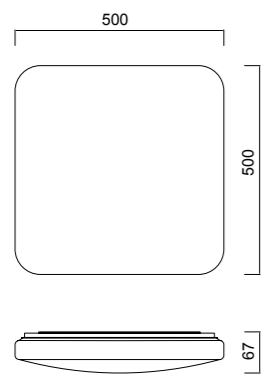

QUATRO II

Metal/Acrílico-Metal/Acrylic 220-240V~ 50/60Hz OAMI 002237214-0007