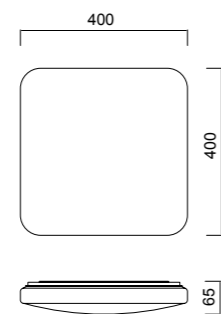

QUATRO II

Metal/Acrílico-Metal/Acrylic 220-240V~ 50/60Hz OAMI 002237214-0007