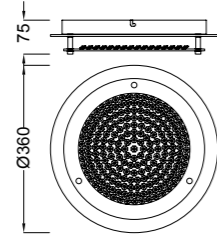

CRYSTAL LED MIRROR

5090 Cromo-Chrome
LED 12W 4000K1200lm

5091 Cromo-Chrome
LED 18W 4000K 1800lm

5092 Cromo-Chrome
LED 21W 4000K 2100lm