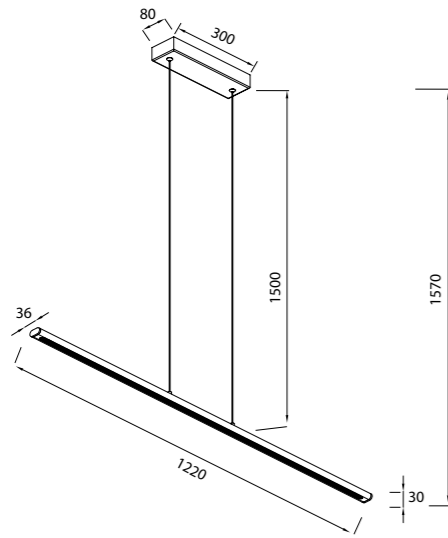

8955 Oro-Gold
LED 38W-3000K-5150lm