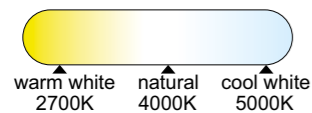

# HIMALAYA

**7966** Blanco-White  
LED 56W 2700K-5000K 2500lm

**7967** Madera-Wood  
LED 56W 2700K-5000K 2500lm

**7968** Negro-Black  
LED 56W 2700K-5000K 2500lm

R00129