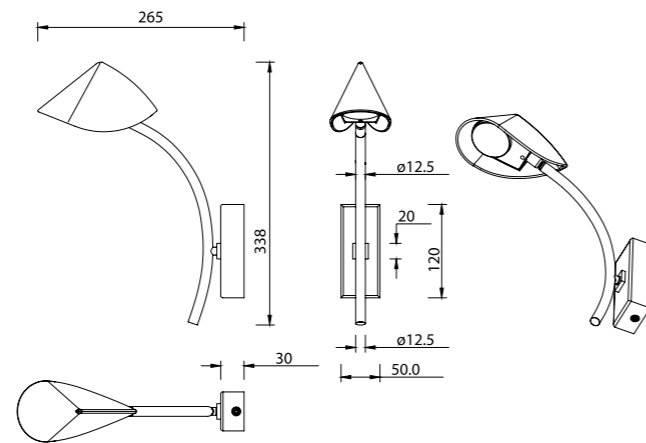

CAPUCCINA

7583 Negro-Black
LED 6W 3000K 530lm