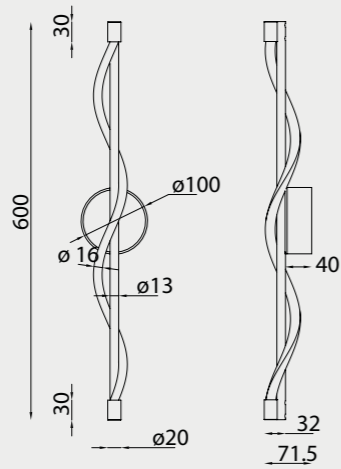

FUGAZ NEW

9552 Negro-Black
LED 7W-3000K-840lm

9551 Oro-Gold
LED 7W-3000K-840lm