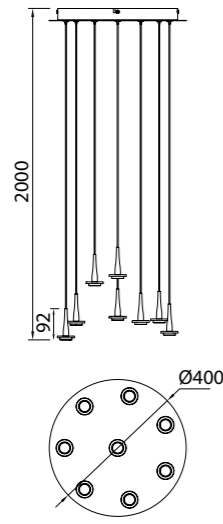

8933 Oro-Gold
LED 40W-3000K-4000lm