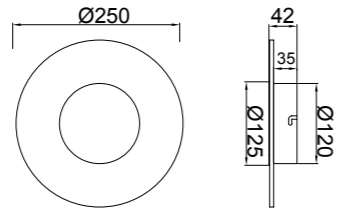

JEWEL

8073 Oro-Gold
LED 12W 3000K 750lm