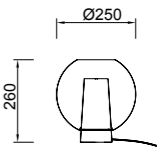

8289
Cristal cromo
Chrome glass
1L x E27 (no incl)
Class II