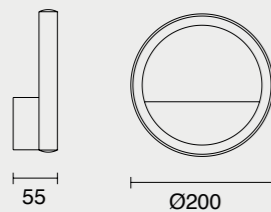

8596 Blanco-White
LED 8W 3000K 640lm

8592 Negro-Black
LED 8W 3000K 640lm