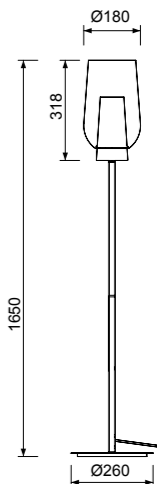

NORA

Negro/Mármol Black/Marble

8283
Cristal cromo
Chrome glass
5L x E27 (no incl)
Class I

8284
Cristal cromo
Chrome glass
3L x E27 (no incl)
Class I

8285
Cristal cromo
Chrome glass
3L x E27 (no incl)
Class I

8286
Cristal cromo
Chrome glass
1L x E27 (no incl)
Class I

8288
Cristal cromo
Chrome glass
1L x E27 (no incl)
Class I

8287
Cristal cromo
Chrome glass
1L x E27 (no incl)
Class I

8289
Cristal cromo
Chrome glass
1L x E27 (no incl)
Class II

8403
Cristal cromo
Chrome glass
1L x E27 (no incl)
Class II

8290
Cristal cromo
Chrome glass
1L x E27 (no incl)
Class II

Bombillas recomendadas-Suggested bulbs

E27	K	LED	REF	DIMMABLE
	3000K	9W	R09234	
	4000K	9W	R09235	
	2700K	12W	R09251	
	3000K	12W	R09252	
	4000K	12W	R09253	

MODO DE USO

Color cable-Wire color Negro/Black 100-240V~ 50/60Hz E27 máx.20W LED