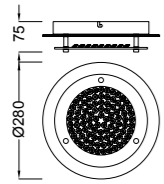

CRYSTAL LED MIRROR

5090 Cromo-Chrome
LED 12W 4000K1200lm

5091 Cromo-Chrome
LED 18W 4000K 1800lm

5092 Cromo-Chrome
LED 21W 4000K 2100lm