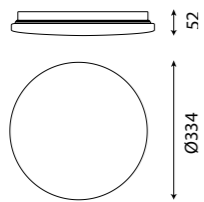

8693 Blanco-White
LED 24W 3000K-4000K-5000K 2200lm