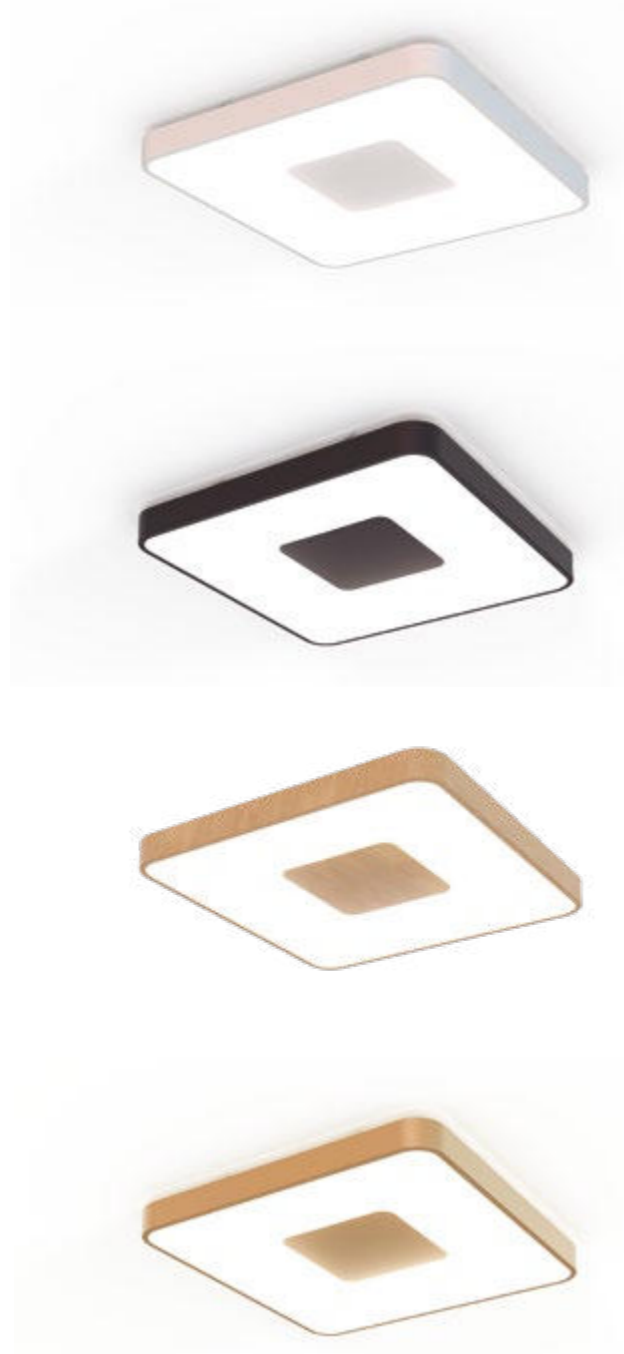

COIN

7916 Blanco-White
LED 100W 2700K-5000K 4900lm

7917 Negro-Black
LED 100W 2700K-5000K 4900lm

7918 Madera-Wood
LED 100W 2700K-5000K 4900lm

7925 Oro-Gold
LED 100W 2700K-5000K 4900lm

7919 Blanco-White
LED 80W 2700K-5000K 3900lm

7920 Negro-Black
LED 80W 2700K-5000K 3900lm

7921 Madera-Wood
LED 80W 2700K-5000K 3900lm

7926 Oro-Gold
LED 80W 2700K-5000K 3900lm

7922 Blanco-White
LED 56W 2700K-5000K 2500lm

7923 Negro-Black
LED 56W 2700K-5000K 2500lm

7924 Madera-Wood
LED 56W 2700K-5000K 2500lm

7927 Oro-Gold
LED 56W 2700K-5000K 2500lm