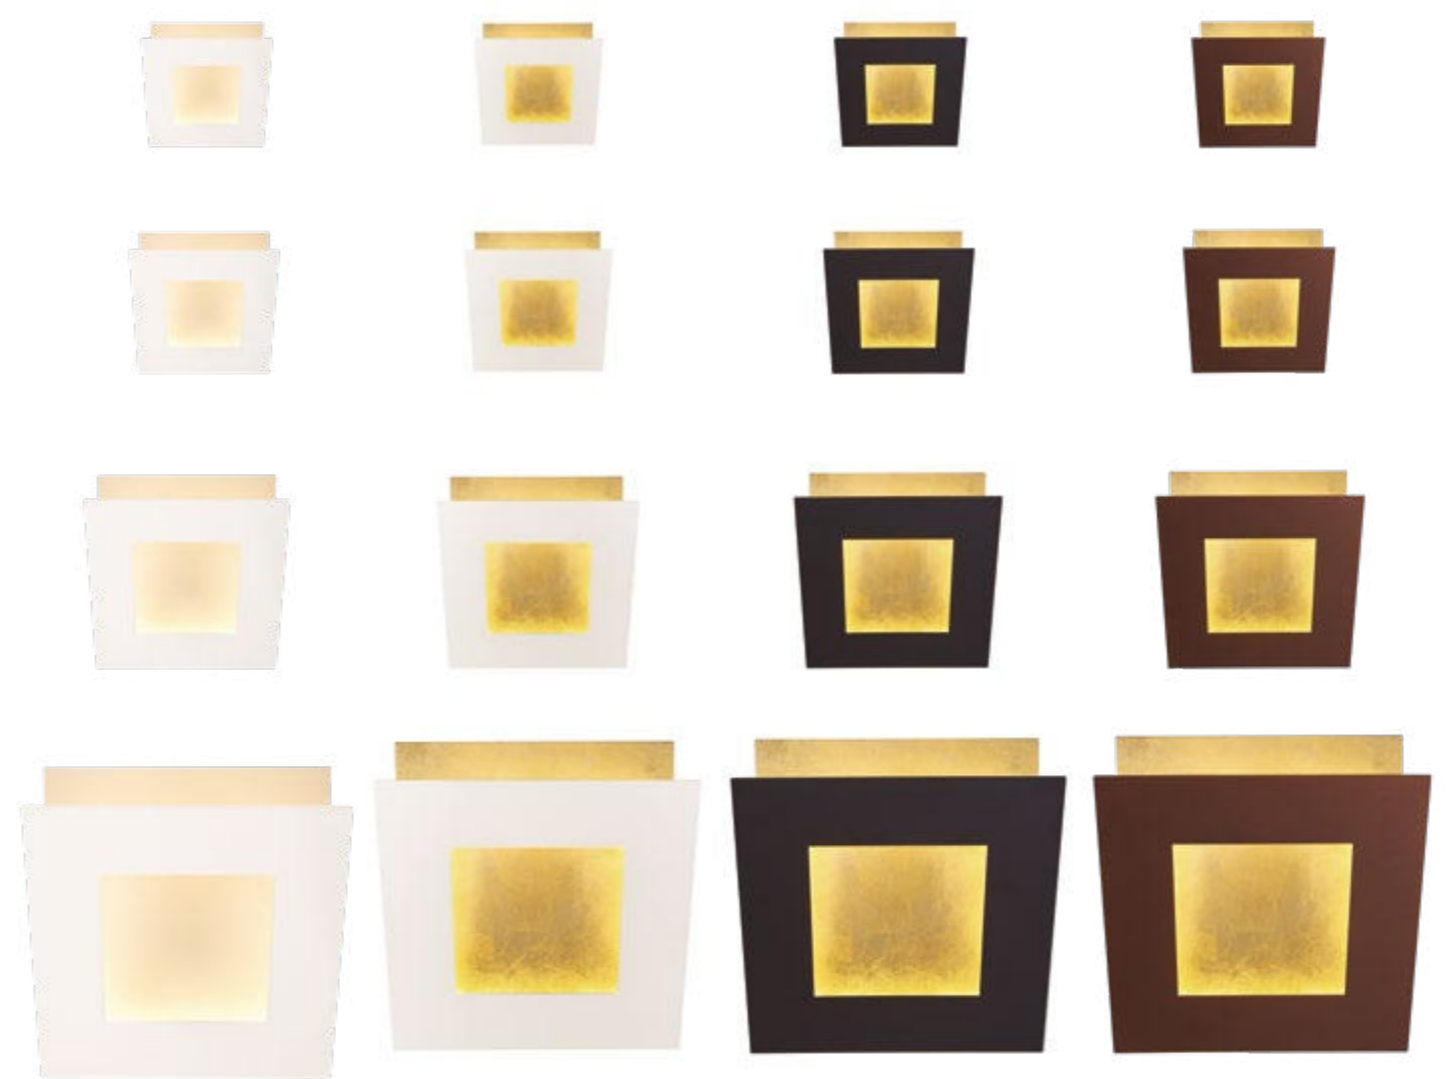

Aluminio-Aluminium 220-240V~ 50/60Hz CRI≥ 80