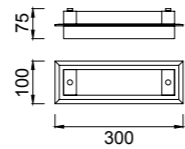

TUBE

5534 Cromo-Chrome
LED 8W 4000K 680lm

Espejo/Cristal-Mirror/Glass 100-240V~ 50/60Hz