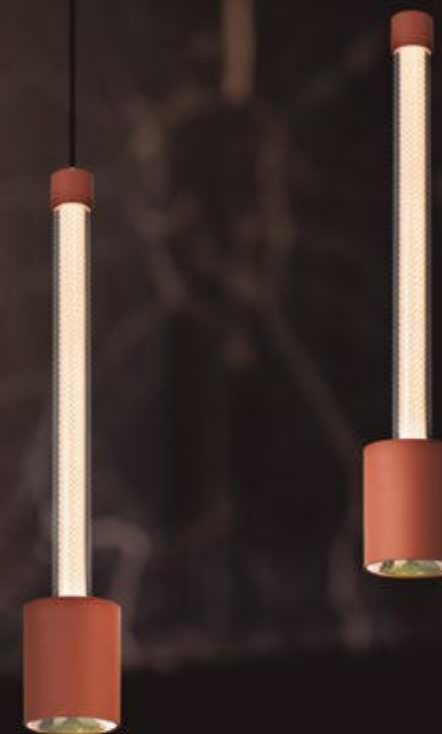

FUGAZ **NEW**

by Mantra team

Florón/Plate
Ref 9357-1L

Colgante/Pendant
9326 x 1

MODULAR LIGHTS