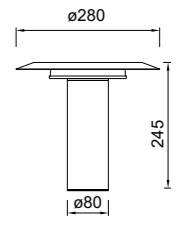

# TINA

**9002** Blanco+Negro-White+Black  
LED 24W-3000K-2900lm

**9003** Blanco+Negro-White+Black  
LED 18W-3000K-2350lm

**9005** Blanco+Negro-White+Black  
LED 12W-3000K-1600lm

**9004** Blanco+Negro-White+Black  
LED 12W 3000K 1600lm