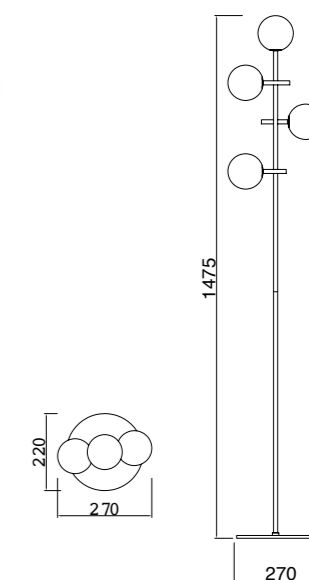

**7638** Negro-Black  
1LxG4 máx. 5W LED (incl)

**7639** Negro-Black  
4LxG4 máx. 5W LED (incl)

R09243 LED G4 5W 3000K 500lm (incl)

MODO DE USO

INCLUDED

INCLUDED