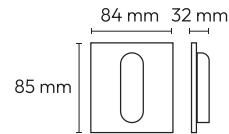

REF. 47729

220V/50Hz
LED 3W 3000K IP20
Alumínio - Aluminio - Aluminium
Branco - Blanco - White

LED

BED

REF. 47743

220V/50Hz
LED 3W 3000K IP20
Alumínio - Aluminio - Aluminium
Champante - Champán - Champagne