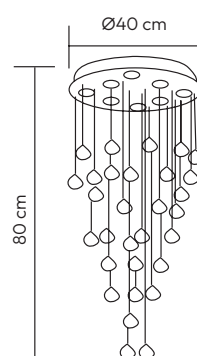

CRYSTAL ■ Desani

REF. 59178-8

220V/50Hz
LED 57W 3CCT IP20
3000K | 4000K | 6000K
Aluminio/Cristal - Aluminio/Cristal
- Aluminium/Crystal
Plateado - Plateado - Silver

Comando incluido
Mando incluido, Remote control included