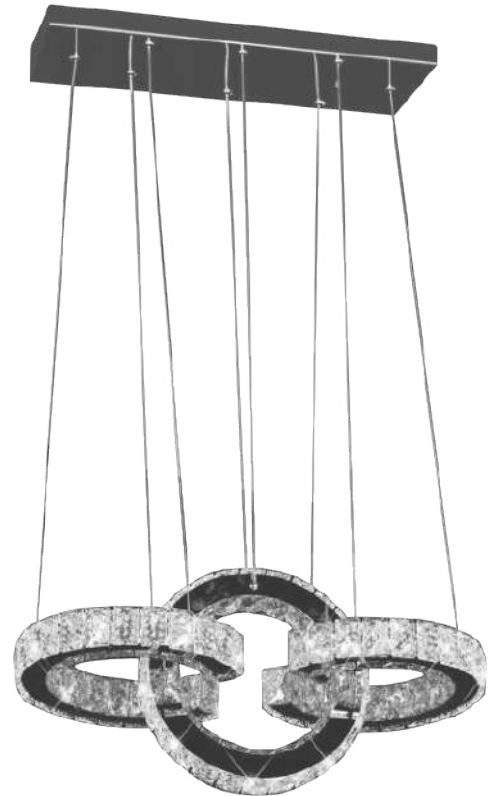

CRISTAL ■ *Apollo*
REF. 87735

220V/50Hz
LED 40W 3CCT IP20
3000K | 4000K | 6000K
Aluminio/Cristal - Aluminio/Cristal
- Aluminium/Crystal
Prateado - Plateado - Silver

Comando incluido
Mando incluido, Remote control included