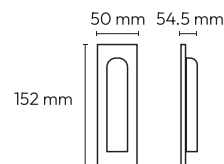

BED
REF. 47712

220V/50Hz
LED 3W 3000K IP20
Alumínio - Aluminio - Aluminium
Champãhe - Champán - Champagne

LED

BED
REF. 47705

220V/50Hz
LED 3W 3000K IP20
Alumínio - Aluminio - Aluminium
Preto - Negro - Black