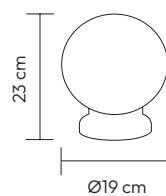

STAR
REF. 909-LD160476