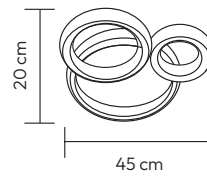

CRYSTAL ■ Osno

REF. 87731/600

220V/50Hz
LED 40W 3CCT IP20
3000K | 4000K | 6000K
Aluminio/Cristal - Aluminio/Cristal
- Aluminium/Crystal
Prateado - Plateado - Silver

Comando incluido
Mando incluido, Remote control included