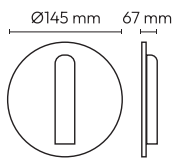

BED

REF. 47750

220V/50Hz
LED 3W 3000K IP20
Alumínio - Aluminium
Branco - Blanco - White