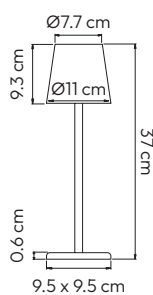

USB-C TOUCH
REF. 23303

DC5V/Bat.4000mAh
LED 3.5W 3CCT IP20
3000K | 4000K | 6000K
Alumínio - Aluminio - Aluminium
Branco - Blanco - White