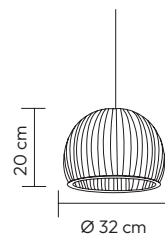

Azul - Blue

WOOD

REF. 42717

220V/50Hz

1 x E27 (n/incl.) IP20

Madeira - Madera - Wood
Natural

WOOD

REF. 42724