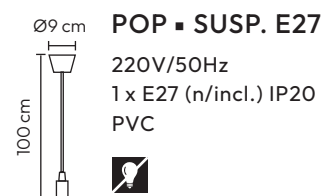

POP

REF. 16312

Amarelo - Amarillo - Yellow

POP

REF. 16299

Azul - Blue

POP

REF. 16329

Rosa - Pink

POP

REF. 16282

Verde - Green

POP

REF. 16305

Vermelho - Rojo - Red