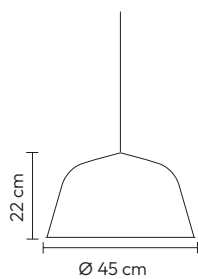

SAMPLE

REF. 42410

220V/50Hz

1 x E27 (n/incl.) IP20

Alumínio - Alumínio - Aluminium

Preto - Negro - Black

SAMPLE

REF. 42472