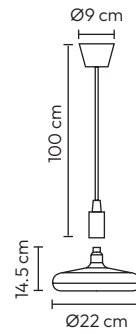

COLOR
REF. 15926

220V/50Hz
1 x E27 (Incl.) IP20
LED 18W 1350lm 6500K 120°
Plástico/Silicone - Plástico/Silicona
- Plastic/Silicone
Azul - Blue