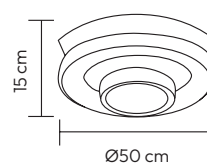

CRYSTAL ■ Sereneva

REF. 87816/550

220V/50Hz
LED 40W 3CCT IP20
3000K | 4000K | 6000K
Aluminio/Cristal - Aluminio/Cristal
- Aluminium/Crystal
Prateado - Plateado - Silver

Comando incluido
Mando incluido, Remote control included