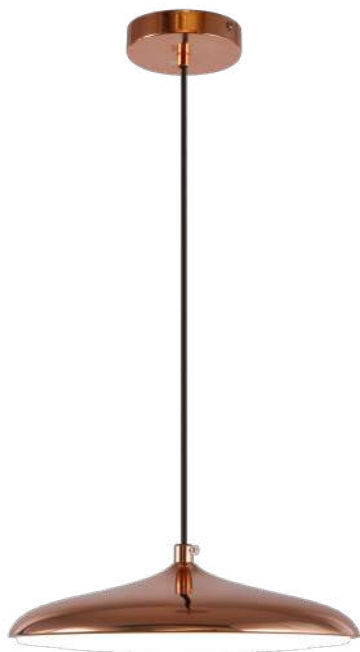

Comando incluido
Mando incluido, Remote control included

FLOW

REF. 43264

220V/50Hz
LED 36W 3CCT IP20
Policarbonato- Polycarbonato
Cobreado - Copper

Comando incluido
Mando incluido, Remote control included