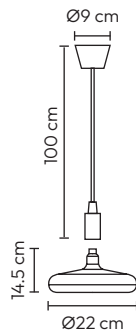

COLOR
REF. 15919

220V/50Hz
1 x E27 (Incl.) IP20
LED 18W 1350lm 6500K 120°
Plástico/Silicone - Plástico/Silicona
- Plastic/Silicone
Vermelho - Rojo - Red