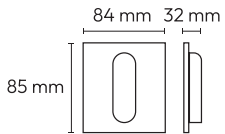

REF. 47729

220V/50Hz
LED 3W 3000K IP20
Alumínio - Aluminio - Aluminium
Branco - Blanco - White

LED

BED

REF. 47743

220V/50Hz
LED 3W 3000K IP20
Alumínio - Aluminio - Aluminium
Champante - Champán - Champagne