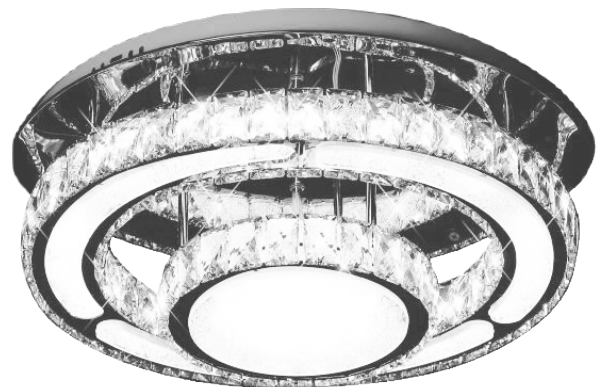

CRYSTAL ■ Osno

REF. 87731/600

220V/50Hz
 LED 40W 3CCT IP20
 3000K | 4000K | 6000K
 Aluminio/Cristal - Aluminio/Cristal
 - Aluminium/Crystal
 Prateado - Plateado - Silver

Comando incluido
 Mando incluido, Remote control included