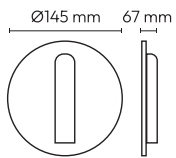

LED

BED

REF. 47750

220V/50Hz
LED 3W 3000K IP20
Alumínio - Aluminium
Branco - Blanco - White

BED

REF. 47774

220V/50Hz
LED 3W 3000K IP20
Alumínio - Aluminium
Champagne - Champán - Champagne

BED