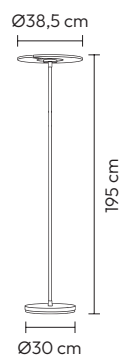

HALO
REF. 51573

220V/50Hz
LED IP20 DIM 100%-10%
Luz ascendente - Up light: 8W RGB
Luz giratória 360° - 360° rotatable light:
40W 3CCT (2800K-6000K)
ABS/Ferro
- ABS/Hierro
- ABS/Iron
Branco - Blanco - White

Comando 2.4G incluído
Mando 2.4G incluído, 2.4G controller included