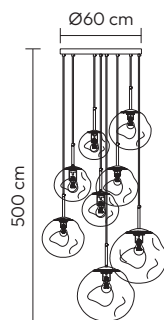

VULCANO

REF. 43325

220V/50Hz

8 x E27 (n/incl.) IP20

Acrílico/Metal - Acrylic/Metal

Dourado - Dorado - Gold