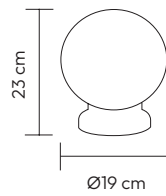

STAR
REF. 909-LD160475

220V/50Hz
LED 9W 4000K IP20
Alumínio/Vidro - Aluminio/Vidrio
- Aluminium/Glass
Bronze e Âmbar - Bronce y Ámbar
- Bronze and Amber

LED