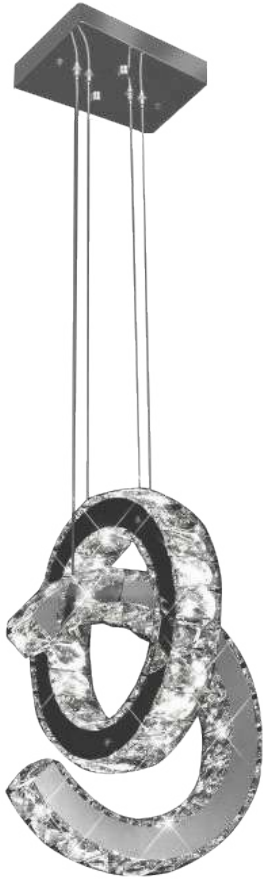

CRISTAL ■ *Argolite*
REF. 87672

220V/50Hz
LED 24W 3CCT IP20
3000K | 4000K | 6000K
Aluminio/Cristal - Aluminio/Cristal
- Aluminium/Crystal
Prateado - Plateado - Silver

Comando incluido
Mando incluido, Remote control included