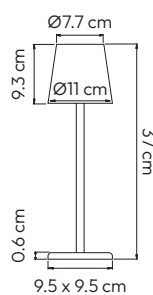

USB-C TOUCH
REF. 23297

DC5V/Bat.4000mAh
LED 3.5W 3CCT IP20
3000K | 4000K | 6000K
Alumínio - Aluminio - Aluminium
Preto - Negro - Black