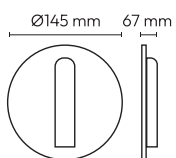

BED

REF. 47767

220V/50Hz
LED 3W 3000K IP20
Alumínio - Aluminium
Preto - Negro - Black