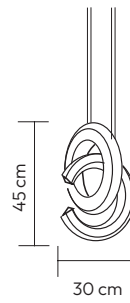

CRISTAL ■ *Argolite*
REF. 87672

220V/50Hz
LED 24W 3CCT IP20
3000K | 4000K | 6000K
Aluminio/Cristal - Aluminio/Cristal
- Aluminium/Crystal
Prateado - Plateado - Silver

Comando incluido
Mando incluido, Remote control included