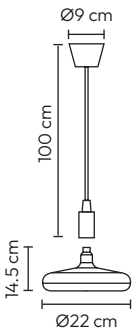

COLOR
REF. 15902

220V/50Hz
1 x E27 (Incl.) IP20
LED 18W 1350lm 6500K 120°
Plástico/Silicone - Plástico/Silicona
- Plastic/Silicone
Amarelo - Amarillo - Yellow