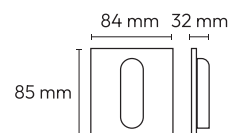

BED

REF. 47736

220V/50Hz
LED 3W 3000K IP20
Alumínio - Aluminio - Aluminium
Preto - Negro - Black

LED