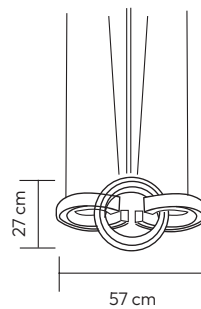

CRISTAL ■ *Apollo*
REF. 87735

220V/50Hz
LED 40W 3CCT IP20
3000K | 4000K | 6000K
Aluminio/Cristal - Aluminio/Cristal
- Aluminium/Crystal
Prateado - Plateado - Silver

Comando incluido
Mando incluido, Remote control included