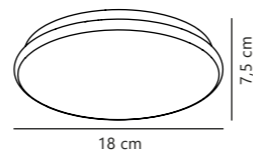

Montone 18 Ceiling

White 2015156101
Metal

- Integrated LED
- 2700 kelvin
- IP44
- 500 lm
- Not dimmable
- Ra 80
- 120°
- Class 1
- 5 year LED guarantee

Measurements	Dimmable	LED W	Lifespan	Masterbox
H: 7,5 cm, Ø: 18 cm	No, cannot be dimmed	5W	20000 hours	Qty. 3