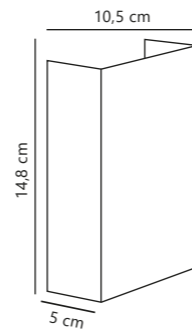

Only for sale in Scandinavia, Estonia, Letvia & Lithuania

Fold 10 Wall designed by Bønnelycke MDD

3 light effects included

Black 2019041003
Aluminium

Measurements	Dimmable	LED W	Lifespan	Masterbox
H: 14,8 cm, W: 10,5 cm, D: 5 cm	No, cannot be dimmed	5,4W	30000 hours	Qty. 3