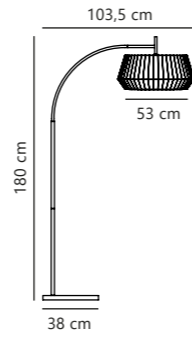

Dicte Floor designed by Says Who