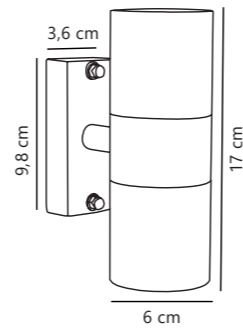

Measurements	Dimmable	Max. W	Masterbox
H: 17 cm, Ø: 6 cm, D: 10,5 cm, wall base: 3,6 x 9,8 cm	Yes, can be dimmed by choosing a dimmable bulb	2x35W	Qty. 3

Find the rest of the Tin series in the Seaside section on page 520