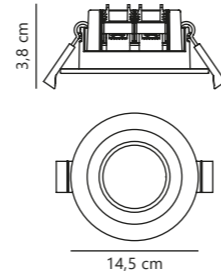

Clyde 15 4000K Downlight

White 47660101
Plastic

- Integrated LED
- 4000 kelvin
- IP20
- 900 lm
- Moodmaker
- Ra 80
- 120°
- Class 2
- Parallel connection
- LED guarantee

Measurements	Built-in info	Dimmable	LED W	Lifespan	Masterbox
H: 3,5 cm, Ø: 14,5 cm	Cutout Ø: 13 cm Built-in height: 5 cm	3-step Moodmaker™ Step 1 All on Step 2 Centre on Step 3 Ring on	9W	25000 hours	Qty. 3