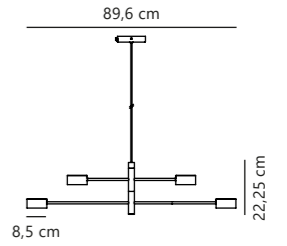

Clyde Pendant

Black 2010803003
Metal

Measurements	Dimmable	Cable info	Canopy info	LED W	Lifespan	Masterbox
H: 22,25 cm, W: 8,5 cm, L: 89,6 cm, shade Ø: 8,5 cm	3-step Moodmaker™ Step 1 All on Step 2 Centre on Step 3 Ring on	Black Textile Not replaceable	Black Metal 12,5 x 2,5 cm	16W	25000 hours	Qty. 2