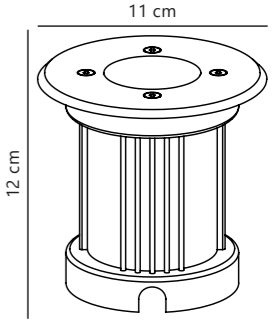

- GU10 (excl.)
- IP65
- Dimmable
- Class 1

Measurements	Dimmable	Max. W	Masterbox
H: 12 cm, Ø: 11 cm	Yes, can be dimmed by choosing a dimmable bulb	35W	Qty. 3