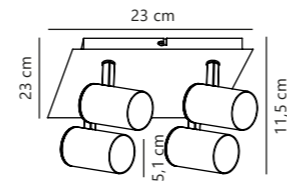

Measurements	Dimmable	Canopy info	Max. W	Masterbox
W: 23 cm, L: 23 cm, shade Ø: 5,1 cm, projection: 11,5 cm, wall base: 20 x 20 cm	Yes, can be dimmed by choosing a dimmable bulb	23 x 2,5 cm	4x35W	Qty. 3