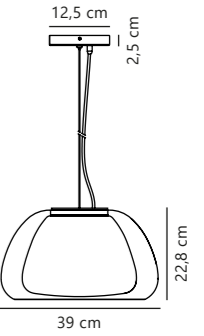

Jelly Pendant

Measurements	Dimmable	Cable info	Canopy info	Max. W	Masterbox
H: 22,8 cm, W: 39 cm, L: 39 cm, shade Ø: 39 cm	Yes, can be dimmed by choosing a dimmable bulb	White Textile Not replaceable	Brass Metal 12,5 x 2,5 cm	40W	Qty. 2