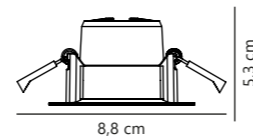

Measurements	Built-in info	Dimmable	LED W	Lifespan	Masterbox
H: 4,5 cm, Ø: 8,5 cm	Cutout Ø: 7,2 cm Built-in height: 5,5 cm	No, cannot be dimmed	4,7W	20000 hours	Qty. 3

Stake Downlight

White 2110360101
Plastic