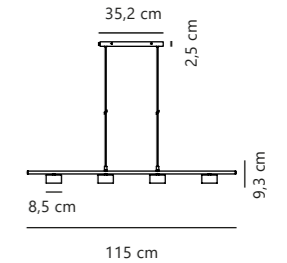

Clyde Pendant

Black 2010813003
Metal

Measurements	Dimmable	Cable info	Canopy info	LED W	Lifespan	Masterbox
H: 9,3 cm, W: 8,5 cm, L: 115 cm	3-step Moodmaker™ Step 1 All on Step 2 Centre on Step 3 Ring on	Black Textile Not replaceable	Black Metal 35,2 x 2,5 cm	16W	25000 hours	Qty. 2