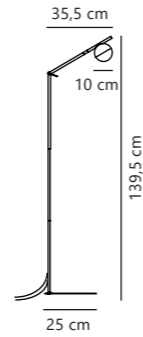

Measurements	Dimmable	Cable info	Switch	Max. W	Masterbox
H: 139,5 cm, W: 25 cm, L: 35,5 cm, shade Ø: 10 cm, tube Ø: 1,35 cm	No, cannot be dimmed	Black/White Textile Not replaceable	On the cable	5W	Qty. 2