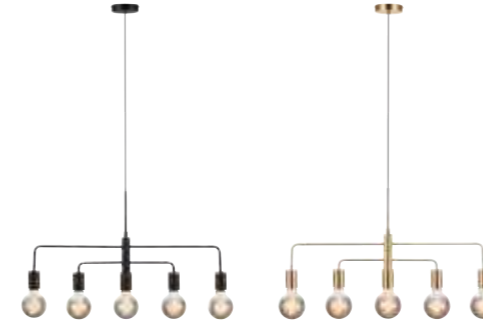

Gloom 5-Pendant

Black 2113053003
Metal

Brass 2113053035
Metal