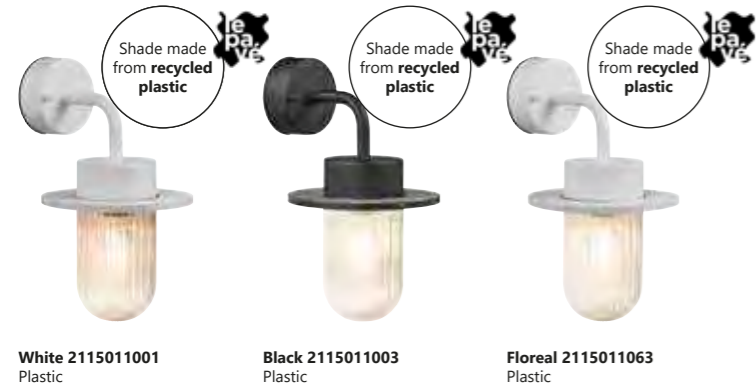

Januka Wall designed by Darrow

Measurements	Dimmable	Max. W	Masterbox
H: 30,8 cm, W: 18 cm, L: 18 cm, shade Ø: 9,5 cm, Ø: 18 cm, D: 20,6 cm	Yes, can be dimmed by choosing a dimmable bulb	40W	Qty. 3

Konyo Wall designed by Darrow

Measurements	Dimmable	Max. W	Masterbox
H: 36,6 cm, W: 9,8 cm, shade Ø: 9,8 cm, Ø: 9,8 cm, D: 19,4 cm	Yes, can be dimmed by choosing a dimmable bulb	2x40W	Qty. 3