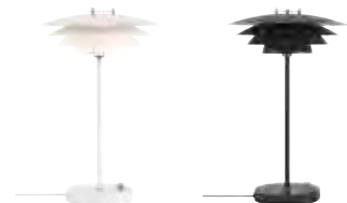

Bretagne Table designed by Kåre Bækgård

White 2213485001
Metal

Grey 2213485010
Metal