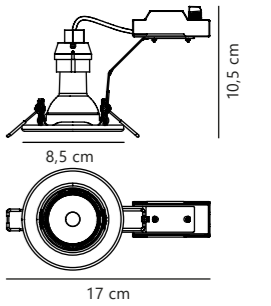

Measurements	Built-in info	Dimmable	LED W	Masterbox
H: 10,5 cm, Ø: 8,5 cm	Cutout Ø: 6,5 cm Built-in height: 11,5 cm	Yes, has built-in dimmable light source for wall dimmer	4,7W	Qty. 3