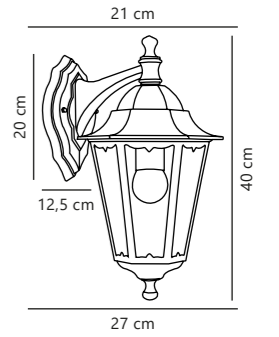

Cardiff Down Wall