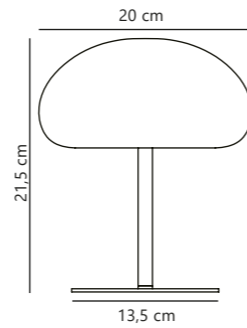

Measurements	Dimmable	Cable info	Battery info	LED W	Lifespan	Masterbox
H: 21,5 cm, W: 20 cm, L: 20 cm, Ø: 20 cm	3-step Moodmaker™ Step 1 300 lm Step 2 200 lm Step 3 100 lm	Black Plastic	Type: Lithium-ion Lasting time: 300lm/5h; 200lm/10h; 100lm/18h Recharging time: 6 hours	4,8W	30000 hours	Qty. 3