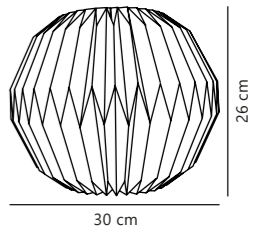

Measurements	Cable info	Canopy info	Max. W	Masterbox
H: 26 cm, shade Ø: 30 cm, Ø: 30 cm	-	-	15W	Qty. 6