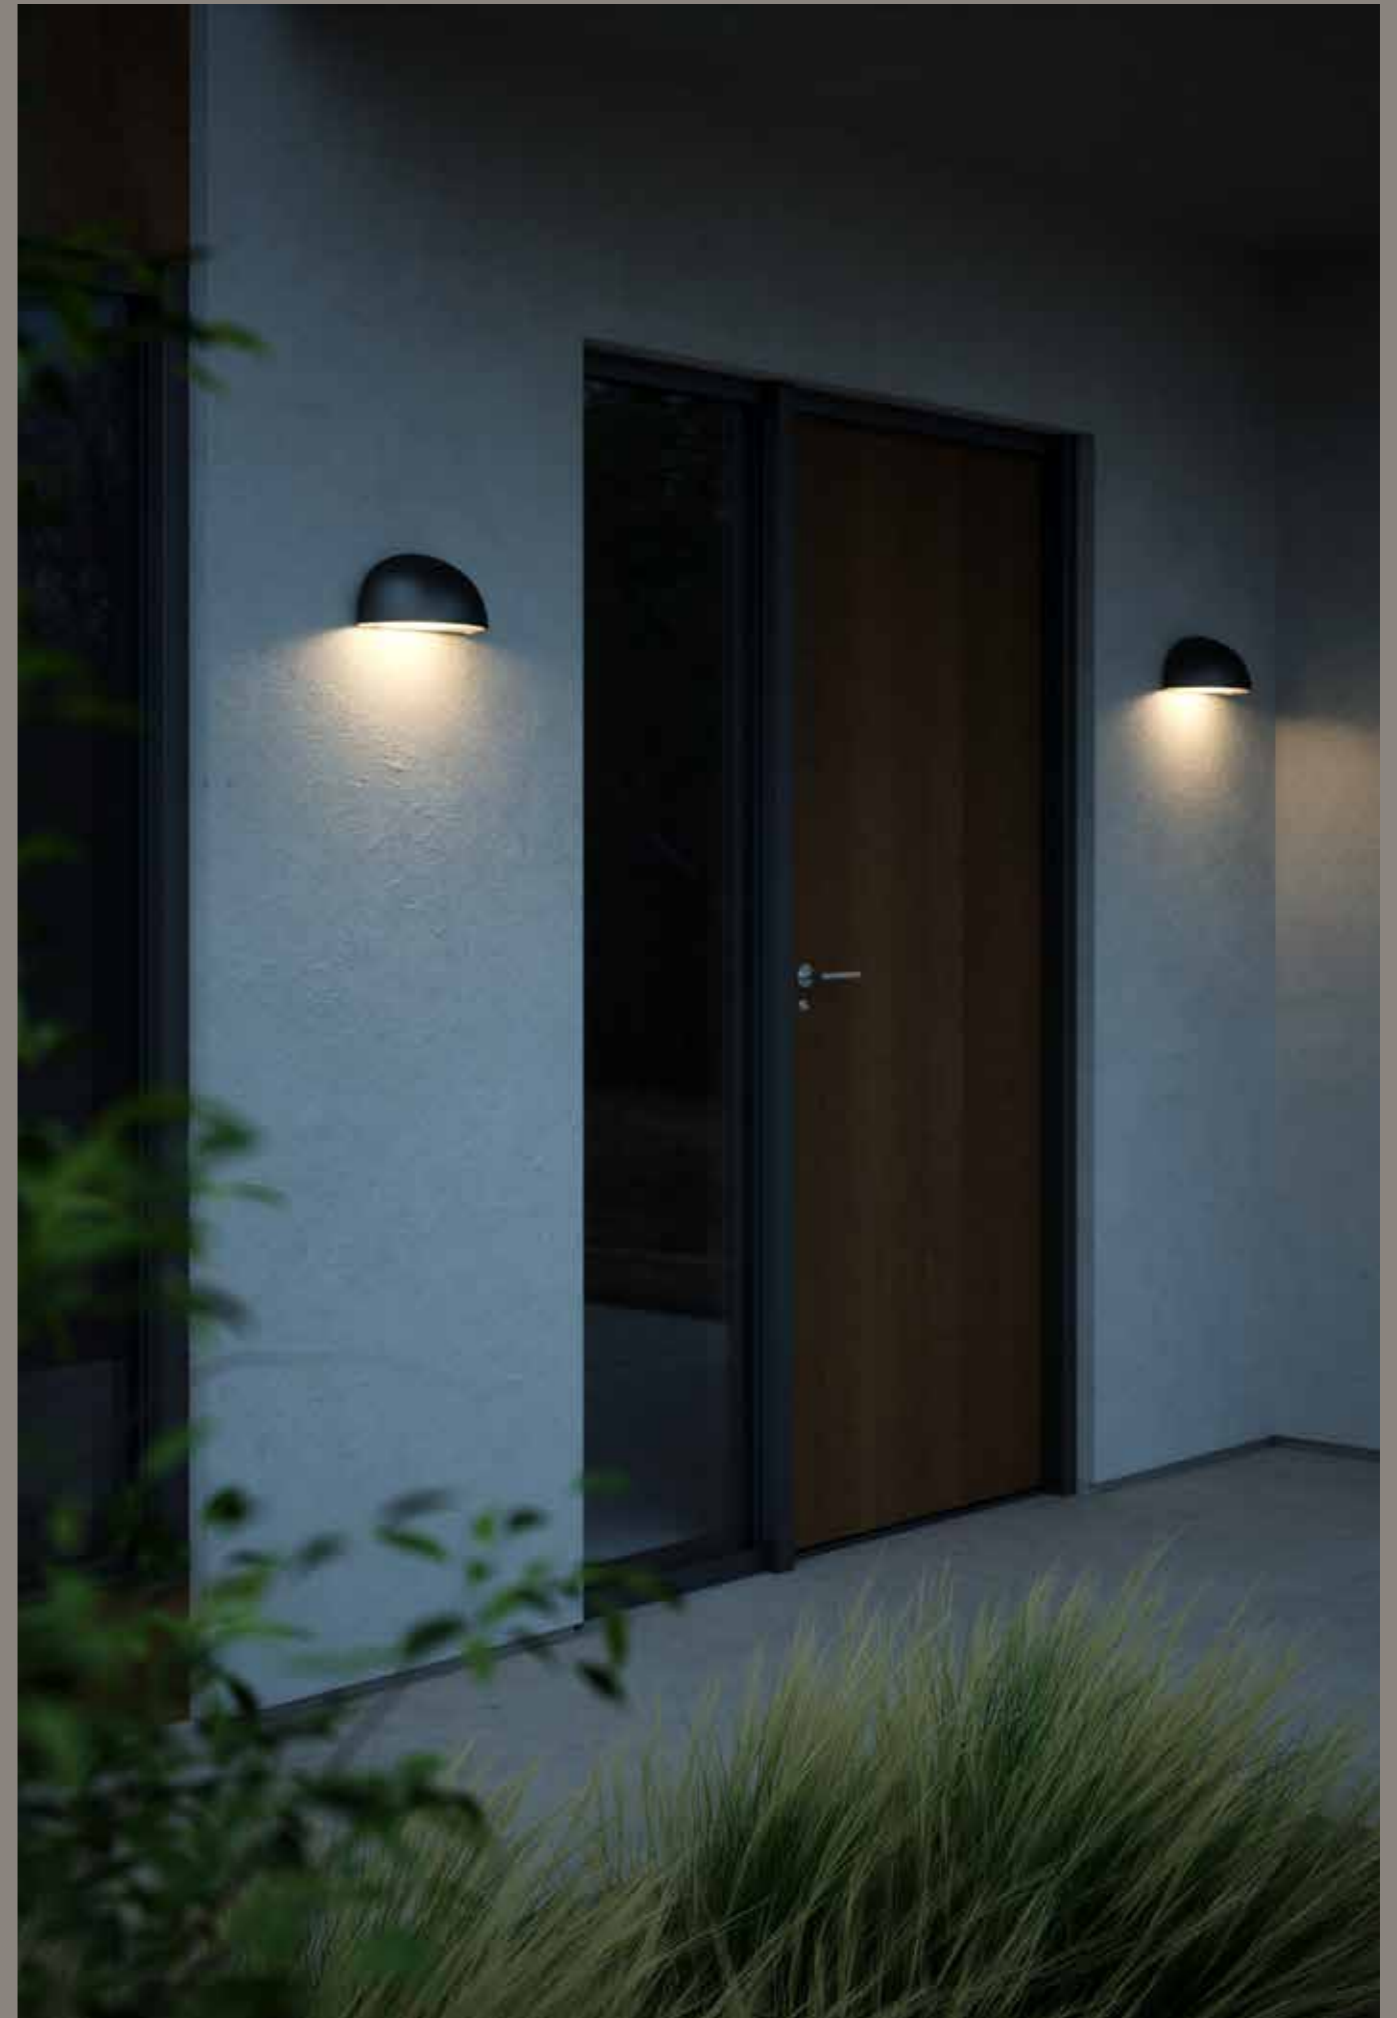

Parallel
connection

Measurements	Dimmable	Max. W	Masterbox
H: 14 cm, W: 27 cm, D: 14,5 cm	Yes, can be dimmed by choosing a dimmable bulb	60W	Qty. 3

Find the rest of the Scorpius series in the Seaside section on page 514