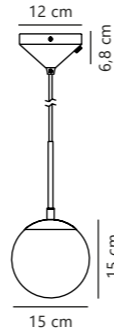

Measurements	Dimmable	Cable info	Canopy info	Max. W	Masterbox
H: 29 cm, W: 15 cm, L: 15 cm, shade Ø: 15 cm, shade H: 15 cm	Yes, can be dimmed by choosing a dimmable bulb	White Plastic Not replaceable	Brass Metal 12 x 6,8 cm	15W	Qty. 3