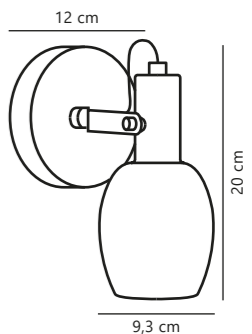

Alexander 16 Table

Black 48635003
Metal

Measurements	Dimmable	Cable info	Switch	Max. W	Masterbox
H: 54 cm, shade Ø: 16 cm	No, cannot be dimmed	White/Black Plastic Not replaceable	On the base	15W	Qty. 2

Arild Wall

NEW
Black 2312291003
Metal/Glass

Measurements	Dimmable	Cable info	Switch	Max. W	Masterbox
H: 20 cm, W: 12 cm, L: 12 cm, shade Ø: 9,3 cm	No, cannot be dimmed	Black Textile Replaceable	On the cable	40W	Qty. 3