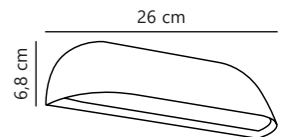

Front 26 Wall designed by Holmbäck Nordentoft

White 84081001
Metal

Black 84081003
Metal

Measurements	Dimmable	LED W	Lifespan	Masterbox
H: 6,8 cm, W: 26 cm, D: 6,8 cm	No, cannot be dimmed	9,8W	25000 hours	Qty. 3