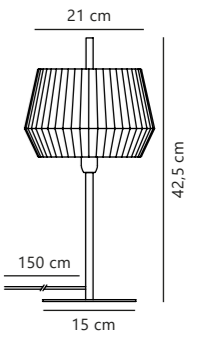

Measurements	Dimmable	Cable info	Switch	Max. W	Masterbox
H: 42,5 cm, W: 21 cm, L: 21 cm, shade Ø: 21 cm, tube Ø: 1,15 cm	No, cannot be dimmed	Black Plastic Not replaceable	On the cable	40W	Qty. 3