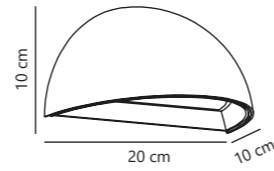

Arcus Smart Outdoor Wall

Black 2019001003
Aluminium

Grey 2019001010
Aluminium

Measurements	Dimmable	LED W	Standby W	Lifespan	Masterbox
H: 10 cm, W: 20 cm, projection: 10 cm, Ø: 20 cm, D: 10 cm	Yes, has built-in dimmable light source with Nordlux Smart functionality	9,5W	<0,5W	30000 hours	Qty. 3