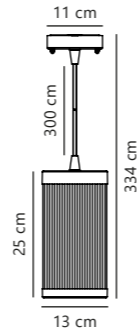

Coupar Pendant designed by Says Who

White 2218053001
Plastic

Black 2218053003
Plastic

Sanded 2218053008
Plastic

Measurements	Dimmable	Cable info	Canopy info	Max. W	Masterbox
H: 25 cm, W: 13 cm, L: 13 cm, shade Ø: 13 cm	Yes, can be dimmed by choosing a dimmable bulb	Black Rubber Not replaceable	White/Black/Sanded Metal 11 x 3,7 cm	25W	Qty. 3