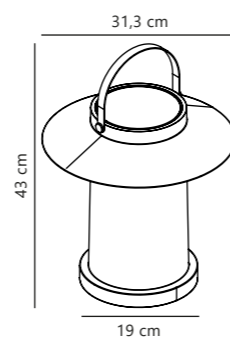

Measurements	Battery info	Sensor info	LED W	Masterbox
H: 30,4 cm, W: 31,3 cm, L: 31,3 cm, shade Ø: 31,3 cm	Type: Lithium-ion Lasting time: 5-5,5 hours Recharging time: 10 hours (by sunlight) 8 hours (by USB cable)	Type: Twilight	3W	Qty. 3

Watch the full
ambience video