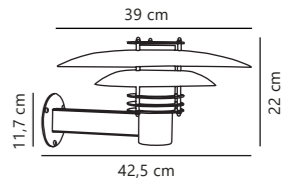

Measurements	Dimmable	Max. W	Masterbox
H: 22 cm, W: 39 cm, shade Ø: 39 cm, D: 42,5 cm, wall base: 11,7 cm	Yes, can be dimmed by choosing a dimmable bulb	16W	Qty. 2