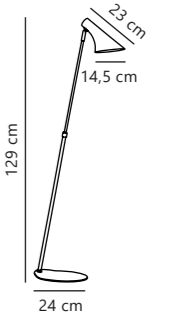

Measurements	Dimmable	Cable info	Switch	Max. W	Masterbox
H: 129cm, shade Ø: 14,5cm, shade H: 23 cm, tube Ø: 1,5 cm	No, cannot be dimmed	Clear/Black Textile Not replaceable	On the fixture	40W	Qty. 2