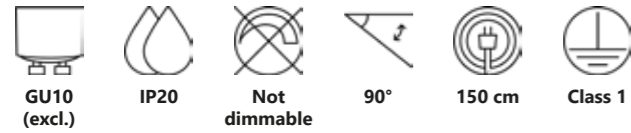

Brushed steel 2113171032
Metal

Measurements	Dimmable	Cable info	Switch	Max. W	Masterbox
H: 8 cm, W: 8 cm, L: 8 cm, shade Ø: 3,6 cm	No, cannot be dimmed	Black Plastic Replaceable	On the cable	35W	Qty. 6