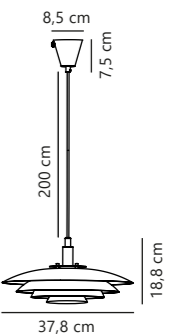

Measurements	Dimmable	Cable info	Canopy info	Max. W	Masterbox
H: 17 cm, shade Ø: 38 cm, shade H: 17 cm	Yes, can be dimmed by choosing a dimmable bulb	White/Grey/Black Plastic Not replaceable	White/Grey/Copper Metal 7,5 x 8,5 cm	40W	Qty. 3