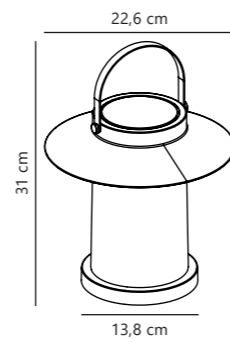

Measurements	Battery info	Sensor info	LED W	Masterbox
H: 22,2 cm, W: 22,6 cm, L: 22,6 cm, shade Ø: 22,6 cm	Type: Lithium-ion Lasting time: 5-5,5 hours Recharging time: 12 hours (by sunlight) 8 hours (by USB cable)	Type: Twilight	2W	Qty. 3