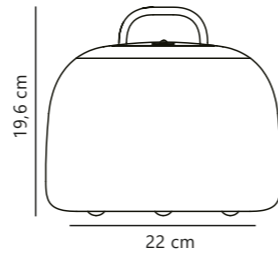

Measurements	Dimmable	Cable info	Battery info	LED W	Lifespan	Masterbox
H: 19,6 cm, W: 22 cm, L: 22 cm, Ø: 22 cm	3-step Moodmaker™ Step 1 300 lm Step 2 200 lm Step 3 100 lm	Black Plastic	Type: Lithium-ion Lasting time: 300lm/6h; 200lm/9h, 100lm/18h Recharging time: 6 hours	4,8W	30000 hours	Qty. 3