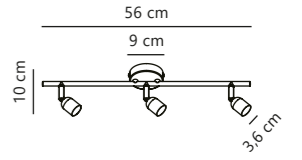

Avenue 3-Spot

Brushed steel 2113190132
Metal

Measurements	Dimmable	Canopy info	Max. W	Masterbox
H: 10 cm, W: 56,5 cm, L: 56,5 cm	Yes, can be dimmed by choosing a dimmable bulb	Metal 9 x 2,5 cm	3x35W	Qty. 3