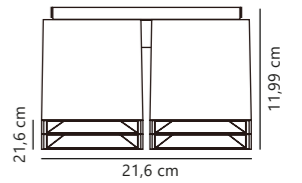

Measurements	Dimmable	Max. W	Masterbox
H: 11,99 cm, W: 21,6 cm, L: 21,6 cm	Yes, can be dimmed by choosing a dimmable bulb	4x50W	Qty. 3