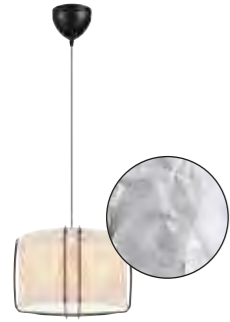

Cardine 35 Pendant

NEW
White 2312403001
Tyvek