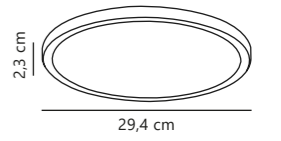

Oja 29 IP54 2700K Ceiling