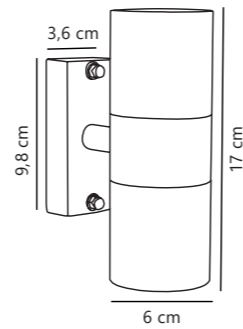

Measurements	Dimmable	Max. W	Masterbox
H: 17 cm, Ø: 6,2 cm, D: 11,5 cm, wall base: 3,6 x 9,8 cm	Yes, can be dimmed by choosing a dimmable bulb	2x35W	Qty. 3

Find the rest of the Tin series in the Minimalistic section on page 465