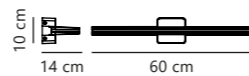

Tinia 60 Wall