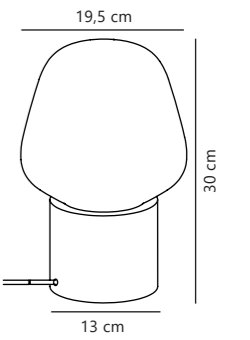

Measurements	Dimmable	Cable info	Switch	Max. W	Masterbox
H: 30 cm, W: 19,5 cm, L: 19,5 cm, shade Ø: 19,5 cm	No, cannot be dimmed	Black Plastic Not replaceable	On the cable	25W	Qty. 3