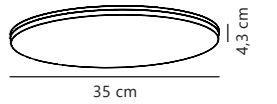

Vic 35 4000K Ceiling