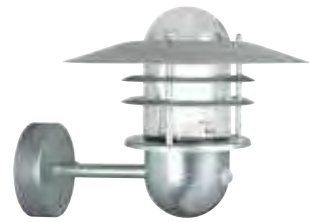

Agger Sensor Wall

Galvanized 74501031
Galvanized steel