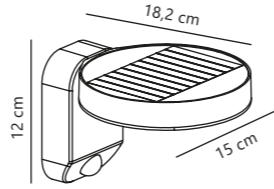

Rica Round Solar Wall

EXEMPT

Black 2118141003
Plastic

- Integrated LED
- Solar charging
- 3000 kelvin
- IP44
- 480 lm
- Not dimmable
- Ra 80
- Sensor
- Class 3
- LED guarantee

Measurements	Battery info	Sensor info	LED W	Lifespan	Masterbox
H: 12 cm, W: 15 cm, shade Ø: 15 cm, D: 18,2 cm	Type: Lithium-ion	Type: Motion Angle: 100° Range: 0-8 m	4,5W	30000 hours	Qty. 3