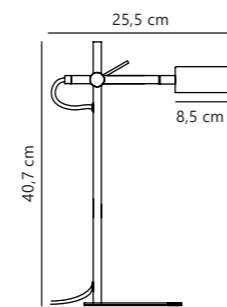

Clyde Table

Black 2010835003
Metal

Measurements	Dimmable	Cable info	Switch	LED W	Lifespan	Masterbox
H: 40,7 cm, W: 15 cm, L: 25,5 cm, shade Ø: 8,5 cm, tube Ø: 1,15 cm	3-step Moodmaker™ Step 1 All on Step 2 Centre on Step 3 Ring on	Black Textile Not replaceable	On the cable	4W	25000 hours	Qty. 3