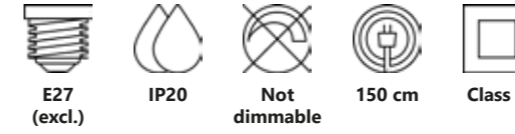

Measurements	Dimmable	Cable info	Switch	Max. W	Masterbox
H: 44 cm, shade Ø: 4,2 cm, tube Ø: 0,8 cm	No, cannot be dimmed	Black Plastic Not replaceable	On the cable	2x25W	Qty. 3