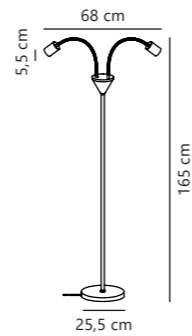

Measurements	Dimmable	Cable info	Switch	Max. W	Masterbox
H: 179,4 cm, W: 25,4 cm, shade Ø: 5,5 cm, tube Ø: 1,5 cm	No, cannot be dimmed	Black Plastic Not replaceable	On the cable	2x7W	Qty. 3