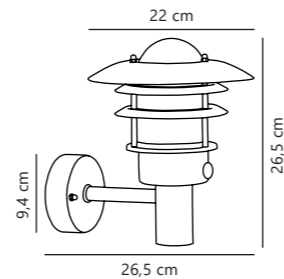

Measurements	Dimmable	Sensor info	Max. W	Masterbox
H: 26,5 cm, W: 22 cm, shade Ø: 22 cm, D: 26,5 cm, wall base: 9,4 cm	No, cannot be dimmed	Type: Motion & Twilight Angle: 100° Range: 0-8 m	60W	Qty. 3

Find the rest of the Luxembourg series in the Shade-on-shade section on page 482