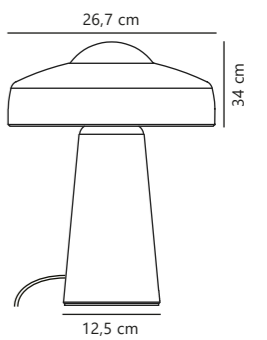

Measurements	Dimmable	Cable info	Switch	Max. W	Masterbox
H: 34 cm, W: 26,7 cm, L: 26,7 cm, shade Ø: 26,7 cm	No, cannot be dimmed	Black Textile Not replaceable	On the fixture	40W	Qty. 3