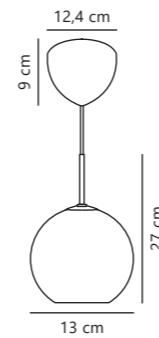

Franca 13 Pendant

NEW

Brass 2312523035
Metal/Glass

E14
(excl.)

IP20

Dimmable

200 cm

Class 2

Measurements	Dimmable	Cable info	Canopy info	Max. W	Masterbox
H: 27 cm, W: 13 cm, L: 13 cm, shade Ø: 13 cm	Yes, can be dimmed by choosing a dimmable bulb	White Textile Not replaceable	White Polycarbonate 12,4 x 9 cm	40W	Qty. 3