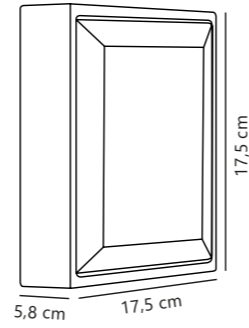

Oliver Wall

Two front covers included

Measurements	Dimmable	LED W	Lifespan	Masterbox
W: 17,5 cm, L: 17,5 cm, D: 5,8 cm	No, cannot be dimmed	9W	30000 hours	Qty. 3

Oliver Wall

Two front covers included

Measurements	Dimmable	LED W	Lifespan	Masterbox
W: 19,5 cm, L: 19,5 cm, shade Ø: 19,5 cm, D: 5,8 cm	No, cannot be dimmed	9W	30000 hours	Qty. 3

Pontio 15 Wall designed by Says Who

Measurements	Dimmable	Max. W	Masterbox
H: 19 cm, W: 15 cm, D: 9 cm	Yes, can be dimmed by choosing a dimmable bulb	25W	Qty. 3

Find the rest of the Pontio series in the Seaside section on page 516

Pontio 27 Wall designed by Says Who

Measurements	Dimmable	Max. W	Masterbox
H: 19 cm, W: 27 cm, D: 9 cm	Yes, can be dimmed by choosing a dimmable bulb	2x25W	Qty. 3

Find the rest of the Pontio series in the Seaside section on page 516