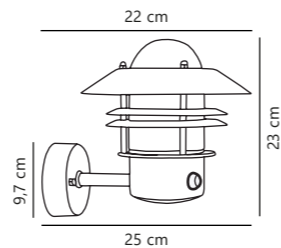

Measurements	Dimmable	Sensor info	Max. W	Masterbox
H: 23 cm, shade Ø: 22 cm, D: 25 cm, wall base: 9,7 cm	No, cannot be dimmed	Type: Motion & Twilight Angle: 100° Range: 0-8 m	60W	Qty. 3

Find the rest of the Blokhuis series in the Shade-on-shade section on page 478