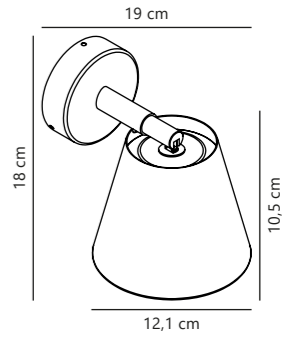

Measurements	Dimmable	Max. W	Masterbox
H: 18 cm, shade Ø: 12,1 cm, shade H: 10,5 cm, projection: 19 cm, wall base: Ø 8,5 cm	Yes, can be dimmed by choosing a dimmable bulb	8W SMD LED	Qty. 3