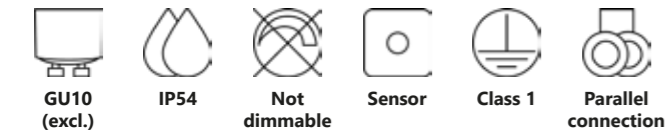

Tin Maxi Sensor Wall

Measurements	Dimmable	Sensor info	Max. W	Masterbox
H: 16 cm, Ø: 7,6 cm, D: 12,5 cm, wall base: 6,6 x 16 cm	No, cannot be dimmed	Type: Motion & Twilight Angle: 110° Range: 0-8 m	35W	Qty. 3