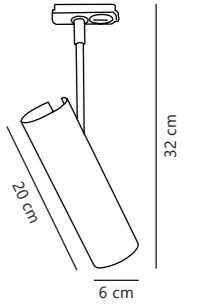

White 71669901
Metal

Black 71669903
Metal

Measurements	Dimmable	Max. W	Masterbox
H: 32 cm, W: 3,5 cm, L: 8 cm, shade Ø: 6 cm, shade H: 20 cm, projection: 32 cm, tube Ø: 1 cm	Yes, can be dimmed by choosing a dimmable bulb	8W	Qty. 3