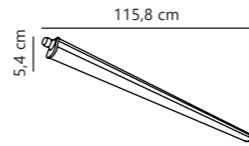

Westport 120 Double Batten

Grey 49676110
Plastic

Integrated LED

4000 kelvin

IP65

4400 lm

Not dimmable

Ra 80

125°

Class 2

LED guarantee

Measurements	Dimmable	LED W	Lifespan	Masterbox
W: 5,4 cm, L: 115,8 cm, projection: 5,4 cm	No, cannot be dimmed	39W	25000 hours	Qty. 6