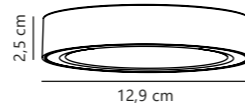

Sóller 12 Ceiling