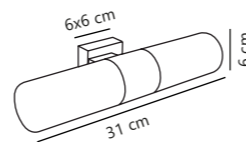

Measurements	Dimmable	Max. W	Masterbox
H: 6 cm, W: 31 cm, shade Ø: 6 cm, projection: 9,5 cm, wall base: 6 x 6 cm	Yes, can be dimmed by choosing a dimmable bulb	2x25W	Qty. 3