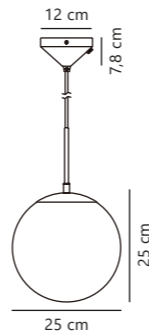

Measurements	Dimmable	Cable info	Canopy info	Max. W	Masterbox
H: 40 cm, W: 25 cm, L: 25 cm, shade Ø: 25 cm, shade H: 25 cm	Yes, can be dimmed by choosing a dimmable bulb	White Plastic Not replaceable	Brass Metal 12 x 7,8 cm	25W	Qty. 3