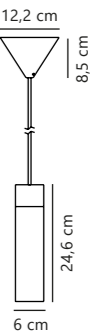

Measurements	Dimmable	Cable info	Canopy info	Max. W	Masterbox
shade Ø: 6 cm, shade H: 24,6 cm	Yes, can be dimmed by choosing a dimmable bulb	Black Textile Not replaceable	Black Plastic 12,2 x 8,5 cm	15W	Qty. 6