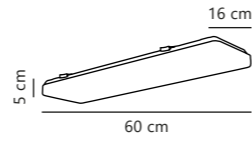

Trenton Batten

White 47856101
Plastic

- Integrated LED
- 4000 kelvin
- IP20
- 2500 lm
- Not dimmable
- Ra 80
- 120°
- Class 1
- 5 year LED guarantee

Measurements	Dimmable	LED W	Lifespan	Masterbox
H: 5 cm, W: 16 cm, L: 60 cm	No, cannot be dimmed	23W	25000 hours	Qty. 3