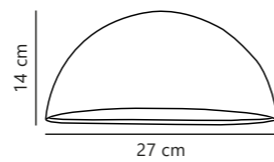

Scorpius Wall

Measurements	Dimmable	Max. W	Masterbox
H: 10 cm, W: 20 cm, D: 10 cm	Yes, can be dimmed by choosing a dimmable bulb	40W	Qty. 6

Find the rest of the Scorpius series in the Seaside section on page 514

Scorpius Maxi Wall

Measurements	Dimmable	Max. W	Masterbox
H: 14 cm, W: 27 cm, D: 14,5 cm	Yes, can be dimmed by choosing a dimmable bulb	60W	Qty. 3

Find the rest of the Scorpius series in the Seaside section on page 514