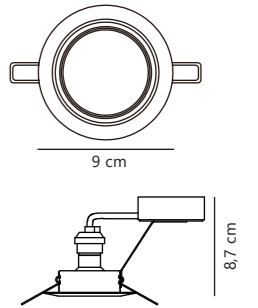

Measurements	Built-in info	Dimmable	Max. W	Masterbox
H: 8,7 cm, Ø: 9,0 cm	Cutout Ø: 7,5 cm Built-in height: 15 cm	Yes, can be dimmed by choosing a dimmable bulb	3x35W	Qty. 6