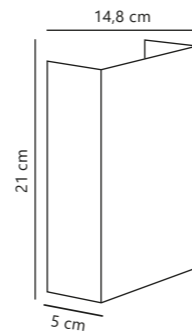

Measurements	Dimmable	LED W	Lifespan	Masterbox
H: 21 cm, W: 14,8 cm, D: 5 cm	No, cannot be dimmed	6,4W	30000 hours	Qty. 3

Find the rest of the Fold series in the Seaside section on page 501