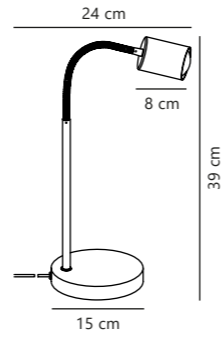

Measurements	Dimmable	Cable info	Switch	Max. W	Masterbox
H: 55 cm, W: 23,4 cm, shade Ø: 5,5 cm, tube Ø: 1,5 cm	No, cannot be dimmed	Black Plastic Not replaceable	On the cable	7W	Qty. 3