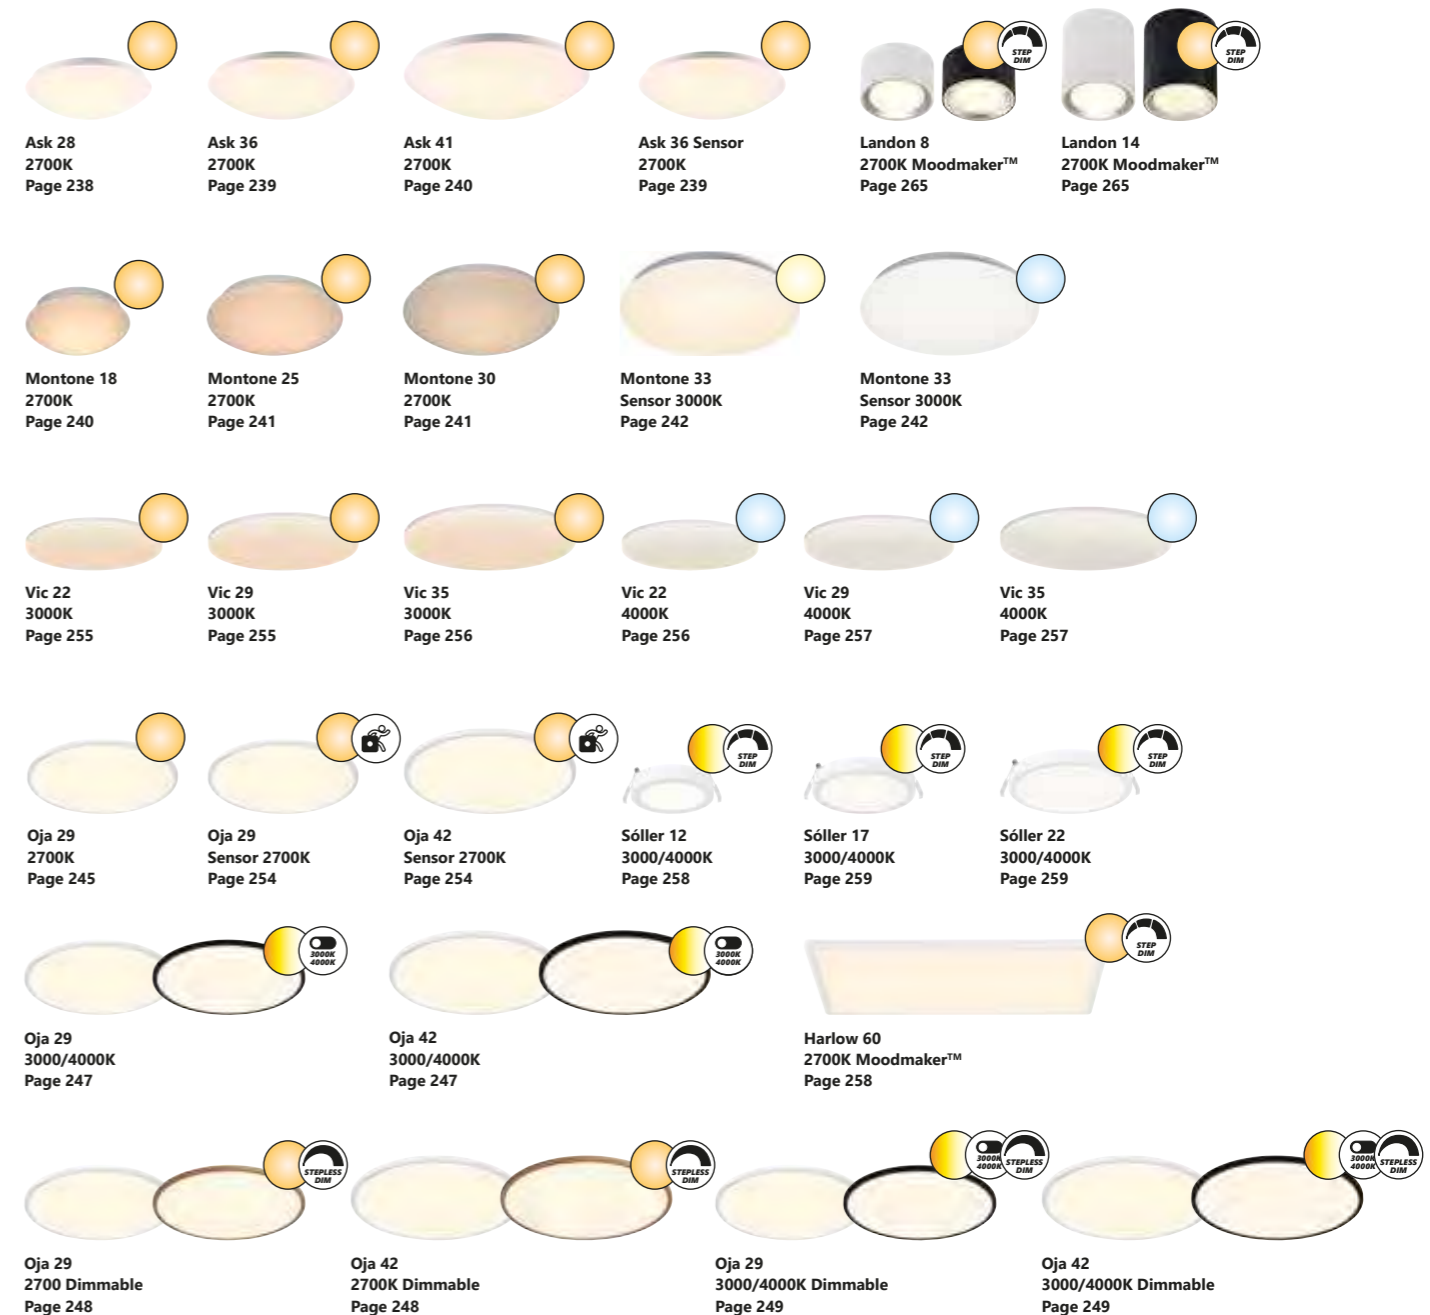

Integrated LED IP44-IP65

Ask 28 2700K Page 238
Ask 36 2700K Page 239
Ask 41 2700K Page 240
Ask 36 Sensor 2700K Page 239
Landon 8 2700K Moodmaker™ Page 265
Landon 14 2700K Moodmaker™ Page 265
Montone 18 2700K Page 240
Montone 25 2700K Page 241
Montone 30 2700K Page 241
Montone 33 Sensor 3000K Page 242
Montone 33 Sensor 3000K Page 242
Vic 22 3000K Page 255
Vic 29 3000K Page 255
Vic 35 3000K Page 256
Vic 22 4000K Page 256
Vic 29 4000K Page 257
Vic 35 4000K Page 257
Oja 29 2700K Page 245
Oja 29 Sensor 2700K Page 254
Oja 42 Sensor 2700K Page 254
Sóller 12 3000/4000K Page 258
Sóller 17 3000/4000K Page 259
Sóller 22 3000/4000K Page 259
Oja 29 3000/4000K Page 247
Oja 42 3000/4000K Page 247
Harlow 60 2700K Moodmaker™ Page 258
Oja 29 2700 Dimmable Page 248
Oja 42 2700K Dimmable Page 248
Oja 29 3000/4000K Dimmable Page 249
Oja 42 3000/4000K Dimmable Page 249