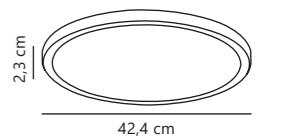

Oja 42 IP54 3000/4000K Ceiling