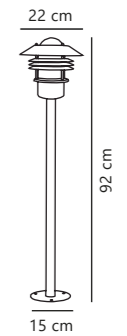

Measurements	Dimmable	Max. W	Masterbox
H: 92 cm, W: 22 cm, L: 22 cm, shade Ø: 22 cm, tube Ø: 3,5 cm	Yes, can be dimmed by choosing a dimmable bulb	60W	Qty. 3

Find the rest of the Vejers series in the Seaside section on page 523