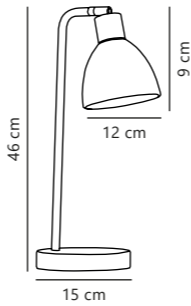

Measurements	Dimmable	Cable info	Switch	Max. W	Masterbox
H: 46 cm, shade Ø: 12 cm, shade H: 9 cm, projection: 22 cm, tube Ø: 1,2 cm	No, cannot be dimmed	Black/Clear Plastic Not replaceable	On the cable	40W	Qty. 3