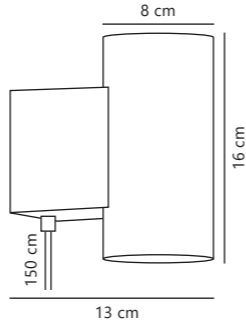

- **Integrated LED**
- **2700 kelvin**
- **IP20**
- **800 lm**
- **Moodmaker**
- **Ra 90**
- **150 cm**
- **110°**
- **Class 2**
- **5 year LED guarantee**

Measurements	Dimmable	Cable info	Switch	LED W	Lifespan	Masterbox
H: 16 cm, W: 8 cm, L: 14,2 cm	3-step Moodmaker™ Step 1 100 % Step 2 40% Step 3 20%	White/Black Replaceable	On the cable	10W	20000 hours	Qty. 3