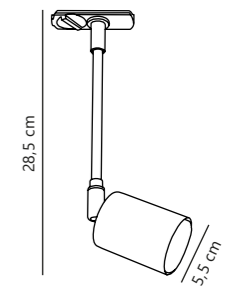

Measurements	Dimmable	Max. W	Masterbox
shade Ø: 5,5 cm, projection: 28,5 cm	Yes, can be dimmed by choosing a dimmable bulb	7W	Qty. 6