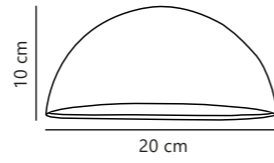

Scorpius Wall

Measurements	Dimmable	Max. W	Masterbox
H: 10 cm, W: 20 cm, D: 10 cm	Yes, can be dimmed by choosing a dimmable bulb	40W	Qty. 6

Find the rest of the Scorpius series in the Seaside section on page 514

Scorpius Maxi Wall

Measurements	Dimmable	Max. W	Masterbox
H: 14 cm, W: 27 cm, D: 14,5 cm	Yes, can be dimmed by choosing a dimmable bulb	60W	Qty. 3

Find the rest of the Scorpius series in the Seaside section on page 514