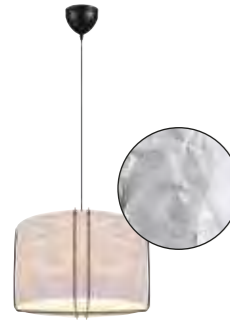

Cardine 50 Pendant

NEW
White 2312423001
Tyvek