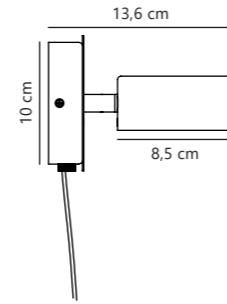

Clyde Wall

Measurements	Dimmable	Cable info	Switch	LED W	Lifespan	Masterbox
H: 10 cm, W: 10 cm, shade Ø: 8,5 cm, projection: 13,6 cm	3-step Moodmaker™ Step 1 All on Step 2 Centre on Step 3 Ring on	Black Textile Replaceable	On the cable	4W	25000 hours	Qty. 3

Clyde Floor

Measurements	Dimmable	Cable info	Switch	LED W	Lifespan	Masterbox
H: 138 cm, W: 23 cm, L: 26,6 cm, shade Ø: 8,5 cm, tube Ø: 1,6 cm	3-step Moodmaker™ Step 1 All on Step 2 Centre on Step 3 Ring on	Black Textile Not replaceable	On the cable	8W	25000 hours	Qty. 2

Clyde Table

Measurements	Dimmable	Cable info	Switch	LED W	Lifespan	Masterbox
H: 40,7 cm, W: 15 cm, L: 25,5 cm, shade Ø: 8,5 cm, tube Ø: 1,15 cm	3-step Moodmaker™ Step 1 All on Step 2 Centre on Step 3 Ring on	Black Textile Not replaceable	On the cable	4W	25000 hours	Qty. 3

Clyde 4 -Spot

Measurements	Dimmable	Canopy info	LED W	Lifespan	Masterbox
H: 10 cm, W: 115 cm, L: 115 cm, shade Ø: 8,5 cm, tube Ø: 1,25 cm	3-step Moodmaker™ Step 1 All on Step 2 Centre on Step 3 Ring on	Black Metal 25 x 2,5 cm	16W	25000 hours	Qty. 3