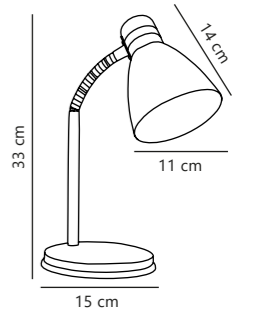

Measurements	Dimmable	Cable info	Switch	Max. W	Masterbox
H: 33 cm, shade Ø: 11 cm, shade H: 14 cm, tube Ø: 1,4 cm	No, cannot be dimmed	White/Black Plastic Not replaceable	On the cable	15W	Qty. 3