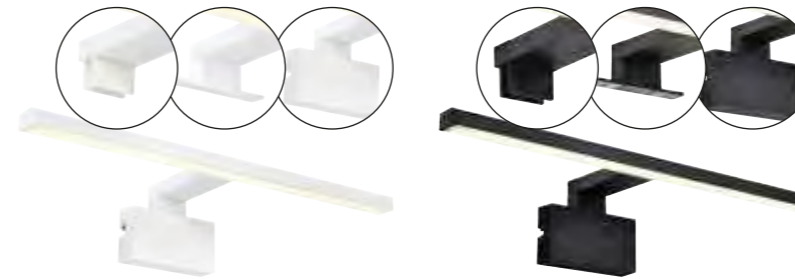

Marlee 4000K Wall