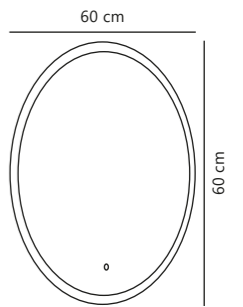

Dovina 60 Wall