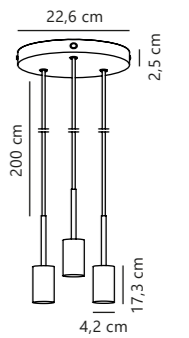

Paco 3-Pendant

Measurements	Dimmable	Cable info	Canopy info	Max. W	Masterbox
H: 17,3 cm, W: 18,1 cm, L: 4,2 cm, tube Ø: 0,9 cm	Yes, can be dimmed by choosing a dimmable bulb	Black Not replaceable	Black/Brass Metal 22,6 x 2,5 cm	3x25W	Qty. 3