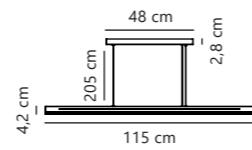

Measurements	Dimmable	Cable info	Canopy info	LED W	Lifespan	Masterbox
H: 4,2 cm, W: 3,8 cm, L: 115 cm	3-step Moodmaker™ Step 1 2600 lm Step 2 1300 lm Step 3 40 lm	Black Plastic Not replaceable	Black/Grey Metal 48 x 9 x 2,8 x 2,8 cm	25W	25000 hours	Qty. 2