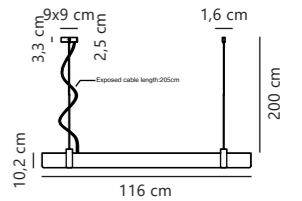

Measurements	Dimmable	Cable info	Canopy info	LED W	Lifespan	Masterbox
H: 10,2 cm, W: 4,3 cm, L: 115 cm, shade Ø: 3,7 cm, projection: 4,3 cm	3-step Moodmaker™ Step 1 100% Step 2 50% Step 3 25%	Black Textile Not replaceable	Black Metal 9 x 2,5 cm	28W	30000 hours	Qty. 3