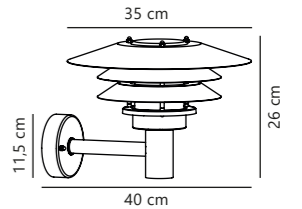

Venø Wall designed by Horn