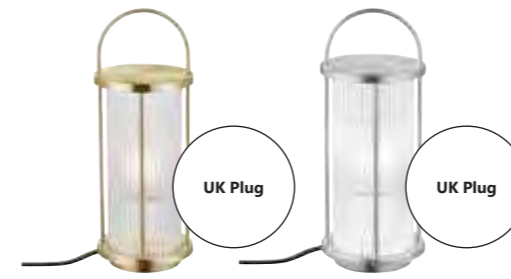

Linton UK Table designed by Says Who

Galvanized 2218385031
Metal

Brass 2218385035
Brass