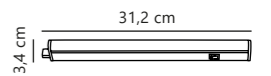

Renton 30 4000K Under-cabinet

White 2111016101
Plastic