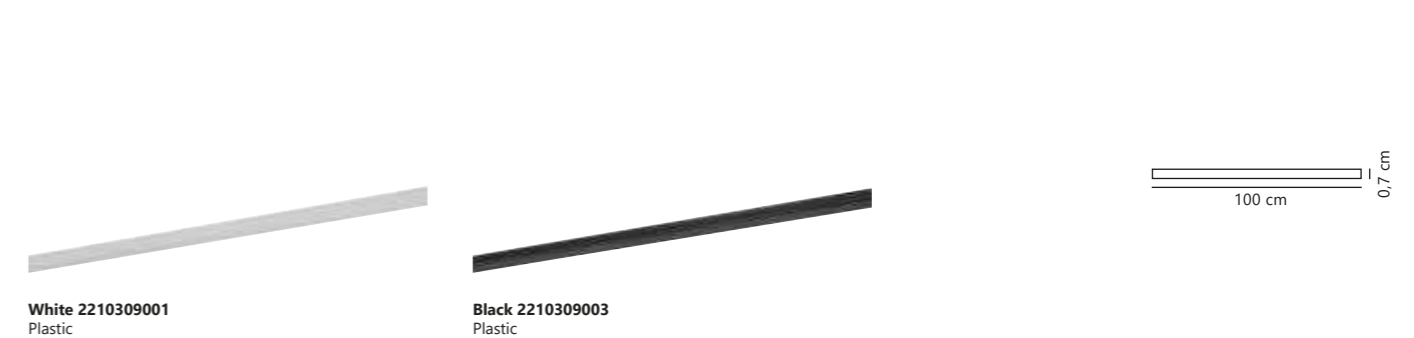

Link Cover Track Light

Measurements	Masterbox
H: 0,7 cm, L: 100 cm	Qty. 12