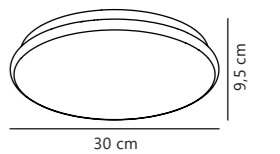

Montone 30 Ceiling

White 2015196101
Metal

- Integrated LED
- 2700 kelvin
- IP44
- 1000 lm
- Not dimmable
- Ra 80
- 120°
- Class 1
- 5 year LED guarantee

Measurements	Dimmable	LED W	Lifespan	Masterbox
H: 9,5 cm, Ø: 30 cm	No, cannot be dimmed	10W	20000 hours	Qty. 3