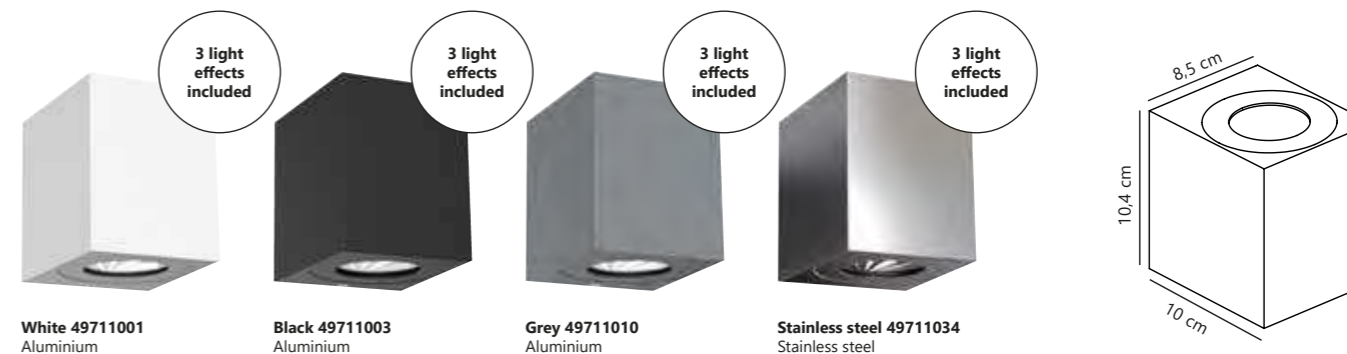

Canto Kubi 2 Wall designed by Bønnelycke MDD

White 49711001 Aluminium
Black 49711003 Aluminium
Grey 49711010 Aluminium
Stainless steel 49711034 Stainless steel