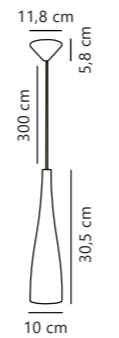

Measurements	Dimmable	Cable info	Canopy info	Max. W	Masterbox
H: 30,5 cm, shade Ø: 10 cm	Yes, can be dimmed by choosing a dimmable bulb	White/Black Textile Not replaceable	White/Black Plastic 11,8 x 5,8 cm	40W	Qty. 3