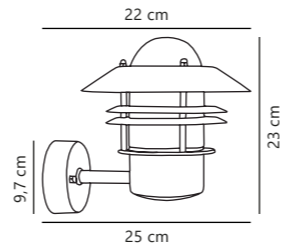

Measurements	Dimmable	Max. W	Masterbox
H: 23 cm, shade Ø: 22 cm, D: 25 cm, wall base: 9,7 cm	Yes, can be dimmed by choosing a dimmable bulb	60W	Qty. 3

Find the rest of the Blokhuis series in the Seaside section on page 494