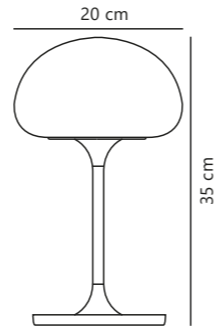

- Integrated LED
- 2700 kelvin
- IP44
- 300 lm
- Moodmaker
- Ra 80
- Dock charging
- 150 cm
- Class 3
- 5 year LED guarantee

Measurements	Dimmable	Cable info	Battery info	LED W	Lifespan	Masterbox
H: 35 cm, W: 20 cm, L: 20 cm, shade Ø: 20 cm, Ø: 20 cm	3-step Moodmaker™ Step 1 300 lm Step 2 200 lm Step 3 100 lm	Black Plastic	Type: Lithium-ion Lasting time: 300lm/5h, 200lm/9h, 100lm/18h Recharging time: 6 hours	4,8W	30000 hours	Qty. 3

Watch the full
ambience video