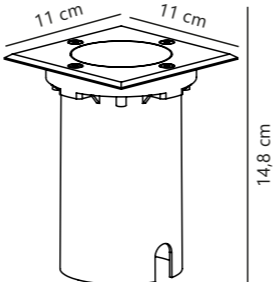

- GU10 (excl.)
- IP67
- Dimmable
- Class 1
- Parallel connection

Measurements	Dimmable	Max. W	Masterbox
H: 14,8 cm, W: 11 cm, L: 11 cm	Yes, can be dimmed by choosing a dimmable bulb	15W	Qty. 3