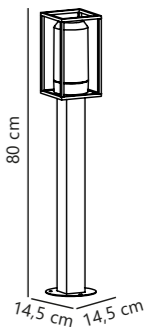

Griffin Garden

designed by Says Who

NEW
Smoked 2218158047
Metal

Item no. 22039931
Fits on garden base

- E27 (excl.)
- IP44
- Dimmable
- Class 1
- Parallel connection

Measurements	Dimmable	Max. W	Masterbox
H: 80 cm, W: 14,5 cm	Yes, can be dimmed by choosing a dimmable bulb	15W	Qty. 3