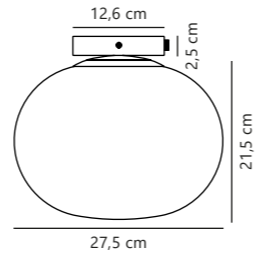

Alton 27,5 Ceiling

Brass 2010506001
Glass

Black 2010506047
Glass

Measurements	Dimmable	Cable info	Canopy info	Max. W	Masterbox
H: 24 cm, shade Ø: 27,5 cm, shade H: 21,5 cm	Yes, can be dimmed by choosing a dimmable bulb	White/Black Textile Not replaceable	Brass/Black Metal 12,6 x 2,5 cm	25W	Qty. 3