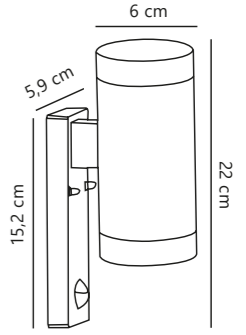

Measurements	Dimmable	Sensor info	Max. W	Masterbox
H: 22 cm, Ø: 6 cm, D: 10,5 cm, wall base: 5,9 x 15,2 cm	No, cannot be dimmed	Type: Motion & Twilight Angle: 110° Range: 0-8 m	2x35W	Qty. 3