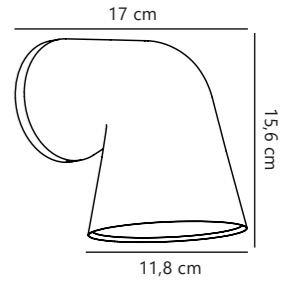

Measurements	Dimmable	Max. W	Masterbox
H: 15,6 cm, W: 11,8 cm, shade Ø: 11,8 cm, D: 17 cm, wall base: 9,1 cm	Yes, can be dimmed by choosing a dimmable bulb	28W	Qty. 3