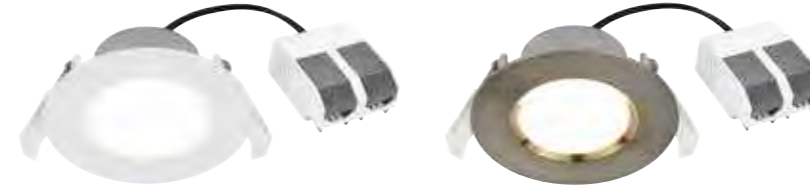

Siege Downlight

White 2110370101
Plastic

Nickel 2110370155
Plastic

- Integrated LED
- 3000 kelvin
- IP65
- 345 lm
- Not dimmable
- Ra 80
- 100°
- Class 2
- Parallel connection
- Insulation mounting
- LED guarantee

Measurements	Built-in info	Dimmable	LED W	Lifespan	Masterbox
H: 4,5 cm, Ø: 8,5 cm	Cutout Ø: 7,2 cm Built-in height: 5,5 cm	No, cannot be dimmed	4,7W	20000 hours	Qty. 3