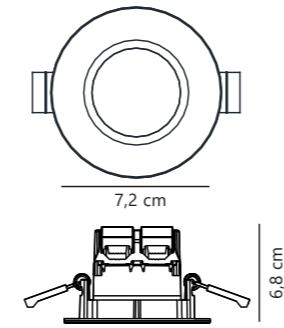

Clarkson Downlight