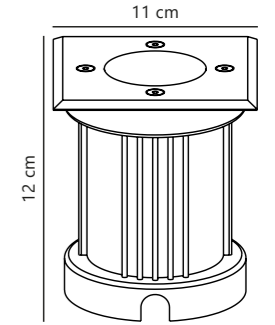

- GU10 (excl.)
- IP65
- Dimmable
- Class 1

Measurements	Dimmable	Max. W	Masterbox
H: 12 cm, W: 11 cm, L: 11 cm	Yes, can be dimmed by choosing a dimmable bulb	35W	Qty. 3