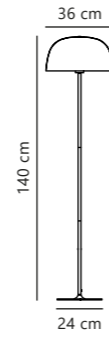

Cera Pendant designed by Kåre Bækgaard

Brass 2010203035
Metal

Measurements	Dimmable	Cable info	Canopy info	Max. W	Masterbox
W: 36 cm, L: 36 cm, shade Ø: 36 cm, shade H: 29 cm	Yes, can be dimmed by choosing a dimmable bulb	Black Textile Not replaceable	Black Plastic 12,3 x 8,7 cm	60W	Qty. 2

Cera Table designed by Kåre Bækgaard

Brass 2010225035
Metal

Measurements	Dimmable	Cable info	Switch	Max. W	Masterbox
H: 47 cm, shade Ø: 24 cm, tube Ø: 1,6 cm	No, cannot be dimmed	Black Textile Not replaceable	On the cable	40W	Qty. 3

Cera Floor designed by Kåre Bækgaard

Brass 2010244035
Metal

Measurements	Dimmable	Cable info	Switch	Max. W	Masterbox
H: 140 cm, shade Ø: 36 cm, tube Ø: 1,9 cm	No, cannot be dimmed	Black Textile Not replaceable	On the cable	60W	Qty. 2