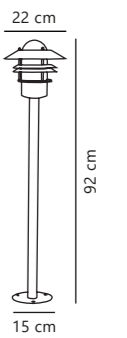

Blokhuis Garden

Copper 25078030
Copper

Galvanized 25078031
Galvanized steel

Item no. 22039931
Fits on garden base

Measurements	Dimmable	Max. W	Masterbox
H: 92 cm, shade Ø: 22 cm, tube Ø: 3,5 cm	Yes, can be dimmed by choosing a dimmable bulb	60W	Qty. 3