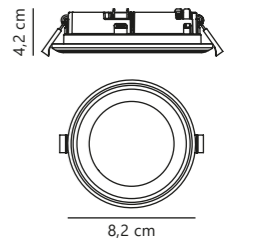

Elkton 14 Downlight

White 47530101
Plastic

- Integrated LED
- 2700 kelvin
- IP20
- 800 lm
- Moodmaker
- Ra 80
- 120°
- Class 2
- Parallel connection
- LED guarantee

Measurements	Built-in info	Dimmable	LED W	Lifespan	Masterbox
H: 3,9 cm, Ø: 14,5 cm	Cutout Ø: 13 cm Built-in height: 5 cm	3-step Moodmaker™ Step 1 All on Step 2 Centre on Step 3 Ring on	12W	25000 hours	Qty. 3