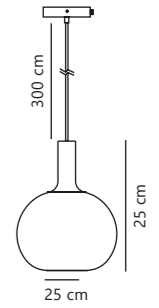

Measurements	Dimmable	Cable info	Canopy info	Max. W	Masterbox
H: 33 cm, shade Ø: 25 cm	Yes, can be dimmed by choosing a dimmable bulb	White/Black Textile Not replaceable	White/Black/Brass Metal 12 x 2,5 cm	60W	Qty. 3