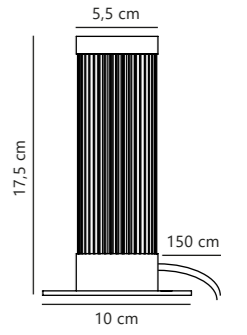

Measurements	Dimmable	Cable info	Switch	Max. W	Masterbox
H: 17,5 cm, W: 10 cm, L: 10 cm, shade Ø: 5,5 cm	No, cannot be dimmed	Black Textile Not replaceable	On the cable	40W	Qty. 6