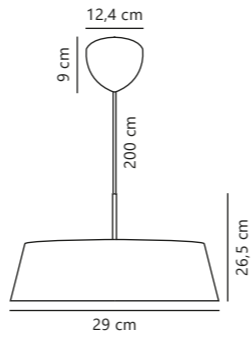

Clasi 45 Pendant

NEW

Black 2312623003
Metal

Measurements	Dimmable	Cable info	Canopy info	Max. W	Masterbox
H: 26,5 cm, W: 45 cm, shade Ø: 45 cm, tube Ø: 1,35 cm	Yes, can be dimmed by choosing a dimmable bulb	Black Textile Not replaceable	Black Plastic 12,4 x 9 cm	3x15W	Qty. 2