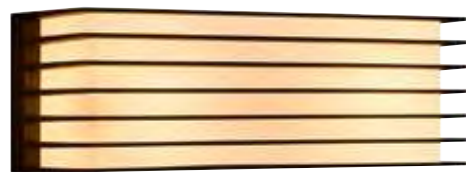

Fluctus 28 Wall

NEW

Black 2318231003
Metal

E27
(excl.)

IP44

Dimmable

Class 1

Parallel
connection

Measurements	Dimmable	Max. W	Masterbox
H: 10 cm, W: 28,6 cm, D: 12 cm	Yes, can be dimmed by choosing a dimmable bulb	2x15W	Qty. 3