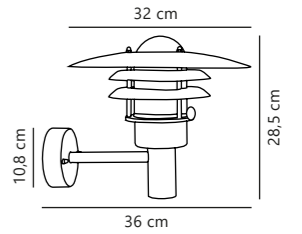

Measurements	Dimmable	Max. W	Masterbox
H: 28,5 cm, W: 36 cm, shade Ø: 32 cm, D: 36 cm, wall base: 10,8 cm	Yes, can be dimmed by choosing a dimmable bulb	60W	Qty. 3

Find the rest of the Lønstrup series in the Shade-on-shade section on page 482