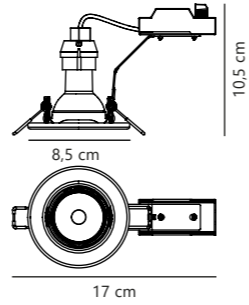

Measurements	Built-in info	Dimmable	LED W	Masterbox
H: 10,5 cm, Ø: 8,5 cm	Cutout Ø: 6,5 cm Built-in height: 11,5 cm	No, cannot be dimmed	3,1W	Qty. 3