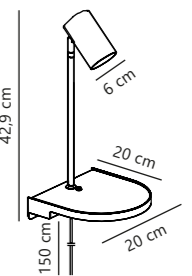

Cody Wall *designed by Says Who*