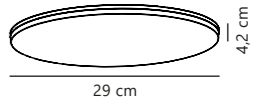

Vic 29 4000K Ceiling