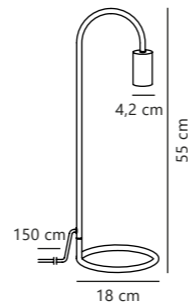

Measurements	Dimmable	Cable info	Switch	Max. W	Masterbox
H: 55 cm, W: 18 cm, L: 18 cm, tube Ø: 1,13 cm	No, cannot be dimmed	Black Plastic Not replaceable	On the cable	25W	Qty. 4