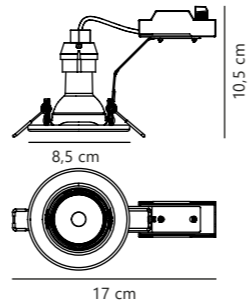

Measurements	Built-in info	Dimmable	LED W	Masterbox
H: 10,5 cm, Ø: 8,5 cm	Cutout Ø: 6,5 cm Built-in height: 11,5 cm	Yes, has built-in dimmable light source for wall dimmer	4,7W	Qty. 3