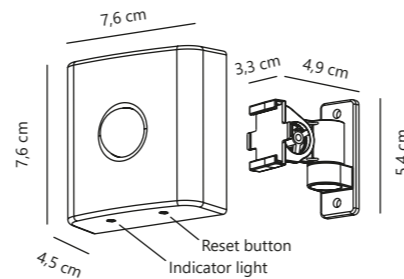

Measurements	Standby W	Sensor info	Masterbox
H: 7,6 cm, W: 4,5 cm, L: 7,6 cm, projection: 4,5 cm	<0,5W	Type: Motion & Twilight Angle: 100° Range: 0-12 m	Qty. 6

Smart Sensor

Smart Sensor is a wireless battery-operated lux and motion sensor with free mounting opportunities, as no cables to the sensor are required. The Smart Sensor can be connected to any of the Nordlux Smart Light bulbs and luminaires.

The sensor operates via Bluetooth and is connected to the Nordlux Smart Light app, where you easily regulate the motion and darkness sensitivity sensor. Mount the sensor directly on the wall or with the enclosed bracket to determine the direction of the sensor. The Smart Sensor being IP safe, makes it ideal for both outdoor and bathroom use and has a battery life of 400 days.