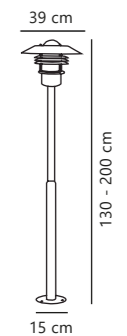

Measurements	Dimmable	Max. W	Masterbox
H: 215 cm, W: 39 cm, L: 39 cm, shade Ø: 39 cm, tube Ø: 7,4 cm	Yes, can be dimmed by choosing a dimmable bulb	60W	Qty. 2