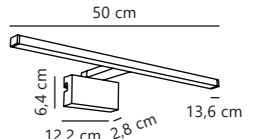

Marlee 4000K Wall