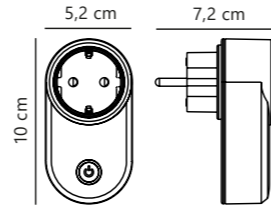

Smart EU Plug

EXEMPT

White 2170010001
Plastic

IP20

Class 2

Measurements	Standby W	Max. W	Lifespan	Masterbox
H: 7,2 cm, W: 5,2 cm, L: 10 cm, projection: 8,2 cm	<0,5W	2300W	25000 hours	Qty. 3

Smart Remote control