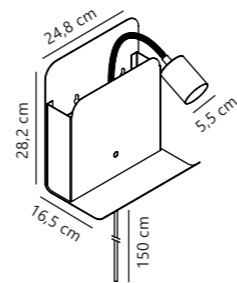

Measurements	Dimmable	Cable info	Switch	Max. W	Masterbox
H: 28,2 cm, W: 24,8 cm, L: 16,5 cm, shade Ø: 5,5 cm, projection: 16,5 cm	No, cannot be dimmed	White/Black Plastic Not replaceable	On the fixture	35W	Qty. 2