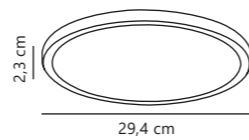

Oja 29 IP54 3000/4000K Ceiling