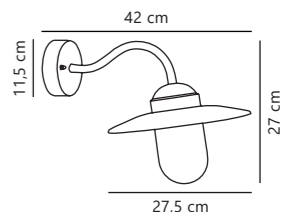

Measurements	Dimmable	Max. W	Masterbox
H: 27 cm, W: 27,5 cm, shade Ø: 27,5 cm, D: 42 cm, wall base: 11,5 cm	Yes, can be dimmed by choosing a dimmable bulb	60W	Qty. 3

Find the rest of the Luxembourg series in the Seaside section on page 508