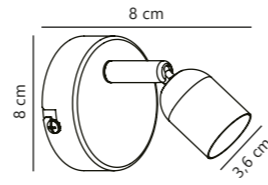

Avenue Wall