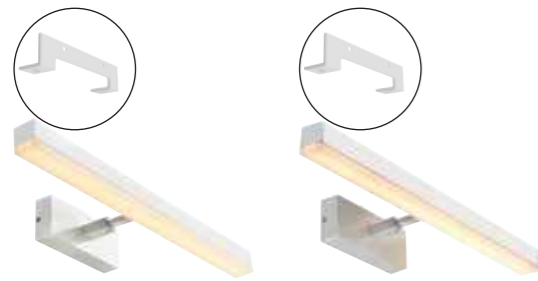

Otis 60 Wall