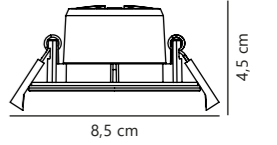

Siege Downlight

White 2110370101
Plastic

Nickel 2110370155
Plastic

- Integrated LED
- 3000 kelvin
- IP65
- 345 lm
- Not dimmable
- Ra 80
- 100°
- Class 2
- Parallel connection
- Insulation mounting
- LED guarantee

Measurements	Built-in info	Dimmable	LED W	Lifespan	Masterbox
H: 4,5 cm, Ø: 8,5 cm	Cutout Ø: 7,2 cm Built-in height: 5,5 cm	No, cannot be dimmed	4,7W	20000 hours	Qty. 3