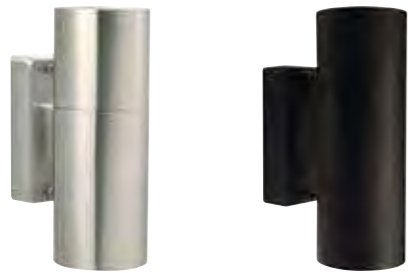

Tin Double Wall

Stainless steel 21279134
Stainless steel

Black 21279903
Metal