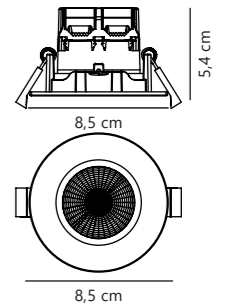

Measurements	Built-in info	Dimmable	LED W	Lifespan	Masterbox
H: 5,4 cm, Ø: 8,5 cm	Cutout Ø: 7,2 cm Built-in height: 6,8 cm	Yes, has built-in dimmable light source for wall dimmer	4,5W	25000 hours	Qty. 3