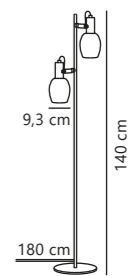

Arild Table

NEW
Black 2312305003
Metal/Glass

E14
(excl.)

IP20

Not
dimmable

150 cm

Class 2

Measurements	Dimmable	Cable info	Switch	Max. W	Masterbox
H: 45 cm, W: 26 cm, L: 26 cm, shade Ø: 9,3 cm, tube Ø: 1,15 cm	No, cannot be dimmed	Black Textile Not replaceable	On the cable	40W	Qty. 3

Arild Floor

NEW
Black 2312324003
Metal/Glass

E14
(excl.)

IP20

Not
dimmable

180 cm

Class 2

Measurements	Dimmable	Cable info	Switch	Max. W	Masterbox
H: 140 cm, W: 31 cm, L: 31 cm, shade Ø: 9,3 cm, tube Ø: 1,56 cm	No, cannot be dimmed	Black Textile Not replaceable	On the cable	40W	Qty. 3