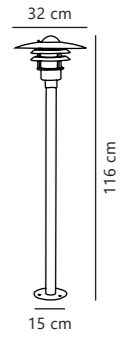

Measurements	Dimmable	Max. W	Masterbox
H: 116 cm, W: 32 cm, L: 32 cm, shade Ø: 32 cm, tube Ø: 5 cm, Ø: 32 cm	Yes, can be dimmed by choosing a dimmable bulb	60W	Qty. 3

Find the rest of the Lønstrup series in the Seaside section on page 511