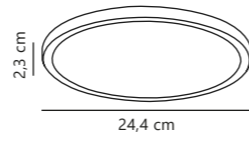

Oja 24 IP20 2700K Ceiling