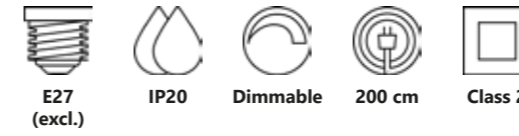

Measurements	Dimmable	Cable info	Canopy info	Max. W	Masterbox
H: 23,6 cm, L: 100,3 cm, shade Ø: 25 cm	Yes, can be dimmed by choosing a dimmable bulb	Black Textile Not replaceable	Black Metal 12,5 x 9,5 cm	3x60W	Qty. 2