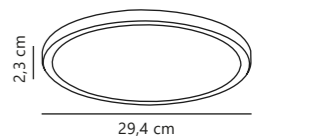

Oja 29 IP20 2700K Step-Dim Ceiling

White 47276001
Plastic

Black 47276003
Plastic

NEW
Wood Foil 47276004
Plastic

Measurements	Dimmable	LED W	Lifespan	Masterbox
H: 2,3 cm, Ø: 29,4 cm, D: 29,4 cm	3-step Moodmaker™ Step 1 100% Step 2 50% Step 3 20%	18W	25000 hours	Qty. 3