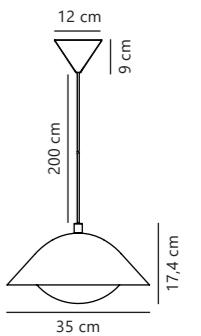

E27
(excl.)

IP20

Dimmable

200 cm

Class 2

Measurements	Dimmable	Cable info	Canopy info	Max. W	Masterbox
H: 17 cm, W: 35 cm, L: 35 cm, shade Ø: 35 cm	Yes, can be dimmed by choosing a dimmable bulb	Black/White Plastic Not replaceable	Black/White Plastic 12,2 x 9 cm	40W	Qty. 3