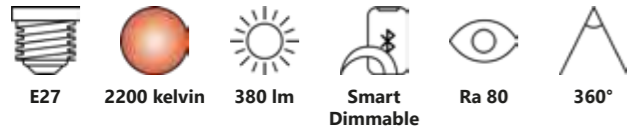

Smart E27 | A60 Deco | 2200 K | 380 lm

Amber 2170102747
Plastic

Measurements	Bulb type	Dimmable	Wattage	Voltage	Lifespan	Standby W	Masterbox
H: 10,5 cm, Ø: 6 cm	E27 LED	Yes, has built-in dimmable light source with Nordlux Smart functionality	4,7W	220-240 Volt	15000 hours	<0,5W	Qty. 6