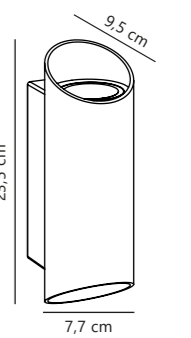

- **GU10 (excl.)**
- **IP54**
- **Dimmable**
- **Class 1**
- **Parallel connection**

Measurements	Dimmable	Max. W	Masterbox
H: 23,5 cm, W: 7,7 cm, shade Ø: 7,7 cm, D: 9,5 cm	Yes, can be dimmed by choosing a dimmable bulb	2x35W	Qty. 3