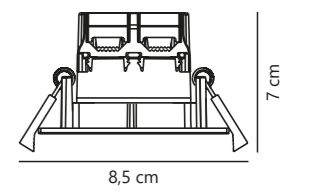

Dorado Smart Downlight

White 2015650101
Plastic/Metal

Black 2015650103
Plastic/Metal

Brushed Nickel 2015650155
Plastic/Metal

Measurements	Built-in info	Dimmable	LED W	Lifespan	Standby W	Masterbox
H: 7 cm, Ø: 8,5 cm	Cutout Ø: 7,2 cm Built-in height: 6,8 cm	Yes, has built-in dimmable light source with Nordlux Smart functionality	4,7W	20000 hours	<0,5W	Qty. 6