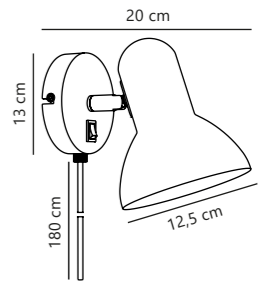

Measurements	Dimmable	Cable info	Switch	Max. W	Masterbox
H: 18 cm, W: 13 cm, shade Ø: 12,5 cm, projection: 20 cm, wall base: Ø 12,5 cm	No, cannot be dimmed	White/Black Plastic Replaceable	On the fixture	60W	Qty. 3