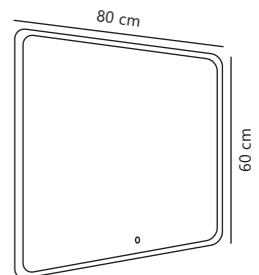

Dovina 60 Wall

NEW
Clear 2310251000
Glass

Measurements	Dimmable	Switch	LED W	Lifespan	Masterbox
Projection: 2,5 cm, Ø: 60 cm	No, cannot be dimmed	Touch on/off	20W	25000 hours	Qty. 3

Dovina 60x80 Wall

NEW
Clear 2310271000
Glass