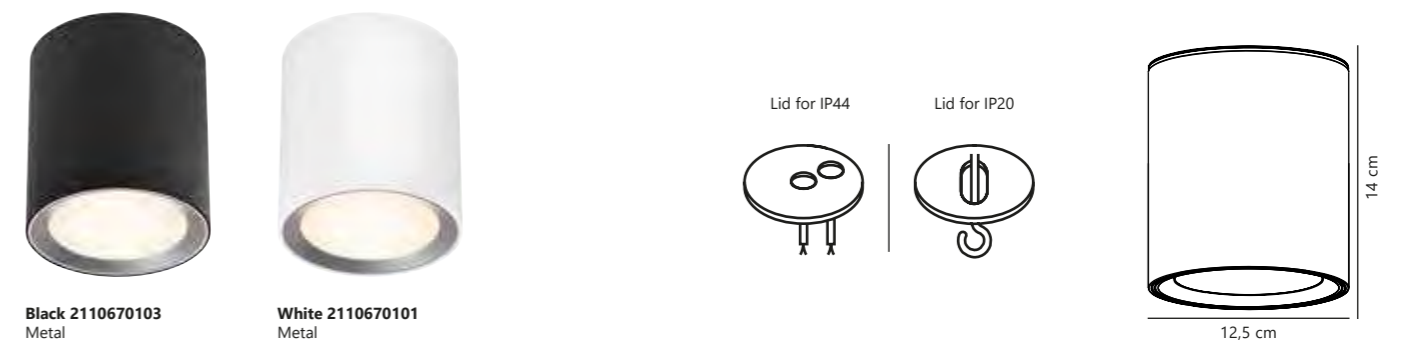

Landon 14 Ceiling

Black 2110670103
Metal

White 2110670101
Metal

- Integrated LED
- 2700 kelvin
- IP44
- 600 lm
- Moodmaker
- Ra 80
- 110°
- Class 2
- Parallel connection
- LED guarantee

Measurements	Dimmable	LED W	Lifespan	Masterbox
H: 14 cm, Ø: 12,5 cm	3-step Moodmaker™ Step 1 All on Step 2 Centre on 50% Step 3 Ring on	6,5W	20000 hours	Qty. 3