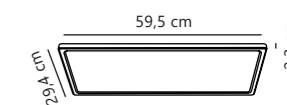

Harlow Smart Colour Ceiling

White 2110806101
Plastic

Integrated LED

Colour ambience

2700-6500 kelvin

IP54

2100 lm

Smart Dimmable

Ra 80

120°

Class 2

LED guarantee

Measurements	Dimmable	LED W	Standby W	Lifespan	Masterbox
H: 2,3 cm, W: 29,4 cm, L: 59,5 cm, projection: 2,5 cm	Yes, has built-in dimmable light source with Nordlux Smart functionality	21W	<0,5W	25000 hours	Qty. 3