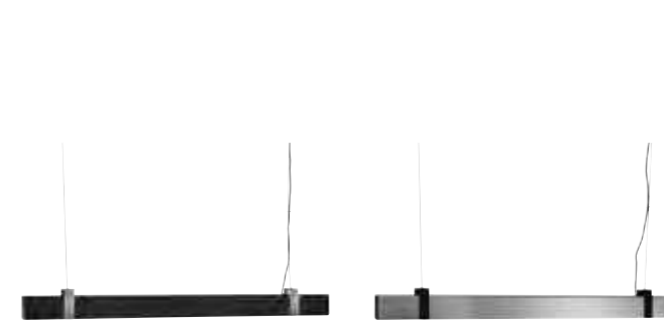

Lilt Pendant designed by Says Who

Black 2010603003
Metal

Dark grey steel 2010603051
Metal