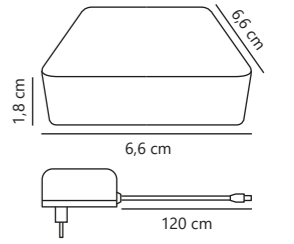

E27

2200-6500 kelvin

900 lm

Smart Dimmable

Ra 80

240°

Measurements	Bulb type	Dimmable	Wattage	Voltage	Lifespan	Standby W	Masterbox
H: 10,9 cm, Ø: 6 cm	E27 LED	Yes, has built-in dimmable light source with Nordlux Smart functionality	7W	220-240 Volt	25000 hours	<0,5W	Qty. 6

Only for sale in the UK