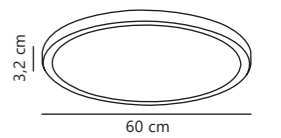

Oja 60 IP20 2700K Step-Dim Ceiling