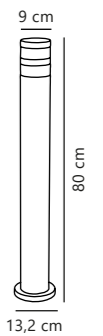

- **E27 (excl.)**
- **IP44**
- **Dimmable**
- **Class 2**
- **Parallel connection**

Measurements	Dimmable	Max. W	Masterbox
H: 80 cm, Ø: 9 cm	Yes, can be dimmed by choosing a dimmable bulb	40W	Qty. 3