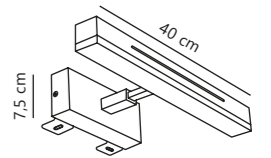

Otis 40 Wall

White 2015401001
Aluminium

Chrome 2015401033
Aluminium

Measurements	Dimmable	LED W	Lifespan	Masterbox
H: 7,5 cm, W: 40 cm, projection: 15,1 cm	2-step Moodmaker™ Step 1 100% Step 2 Night light	14W	25000 hours	Qty. 3