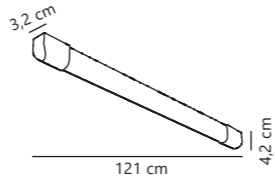

Arlington 120 Batten

White 47836101

Plastic

- Integrated LED
- 4000 kelvin
- IP20
- 1900 lm
- Not dimmable
- Ra 80
- 150°
- Class 2
- 5 year LED guarantee

Measurements	Dimmable	LED W	Lifespan	Masterbox
H: 4,2 cm, W: 3,2 cm, L: 121 cm	No, cannot be dimmed	18W	25000 hours	Qty. 6