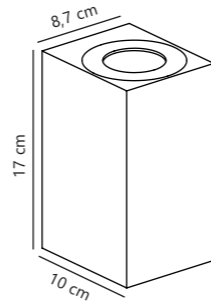

Canto Maxi 2 Wall designed by Bønnelycke MDD

GU10
(excl.)

IP44

Dimmable

Class 1

Parallel connection

Measurements	Dimmable	Max. W	Masterbox
H: 17 cm, W: 8,7 cm, D: 10 cm	Yes, can be dimmed by choosing a dimmable bulb	2x28W	Qty. 3

Find the rest of the Canto series in the Seaside section on page 496

Canto Maxi Kubi 2 Wall designed by Bønnelycke MDD

GU10
(excl.)

IP44

Dimmable

Class 1

Parallel connection

Measurements	Dimmable	Max. W	Masterbox
H: 17 cm, W: 8,7 cm, D: 10 cm	Yes, can be dimmed by choosing a dimmable bulb	2x28W	Qty. 3

Find the rest of the Canto series in the Seaside section on page 497