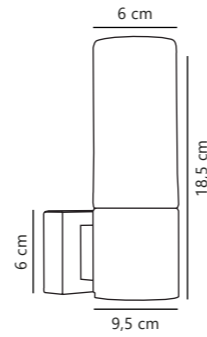

Measurements	Dimmable	Max. W	Masterbox
H: 18,5 cm, W: 6 cm, shade Ø: 6 cm, projection: 9,5 cm, wall base: 6 x 6 cm	Yes, can be dimmed by choosing a dimmable bulb	40W	Qty. 3