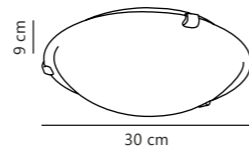

Measurements	Dimmable	Max. W	Masterbox
H: 9 cm, Ø: 30,0 cm	Yes, can be dimmed by choosing a dimmable bulb	60W	Qty. 3