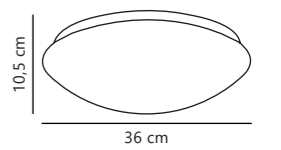

Ask 36 Sensor Ceiling

White 45386501
Metal

- Integrated LED
- 3000 kelvin
- IP44
- 1450 lm
- Not dimmable
- Ra 80
- 120°
- Class 1
- Parallel connection
- Sensor
- 5 year LED guarantee

Measurements	Dimmable	Sensor info	LED W	Lifespan	Masterbox
H: 10,5 cm, Ø: 36,0 cm	No, cannot be dimmed	Type: Microwave Angle: 120°	17,6W	30000 hours	Qty. 3