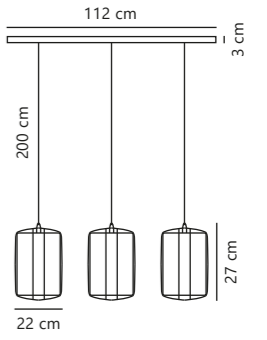

Measurements	Dimmable	Cable info	Canopy info	Max. W	Masterbox
H: 27 cm, W: 112 cm, L: 112 cm, shade Ø: 22 cm	Yes, can be dimmed by choosing a dimmable bulb	Black Plastic Not replaceable	Black Metal 12,5 x 9,5 cm	3*60W	Qty. 3