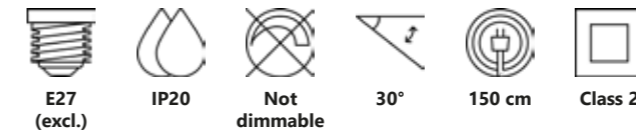

Measurements	Dimmable	Cable info	Switch	Max. W	Masterbox
H: 140 cm, shade Ø: 16 cm	No, cannot be dimmed	White/Black Plastic Not replaceable	On the fixture	15W	Qty. 2