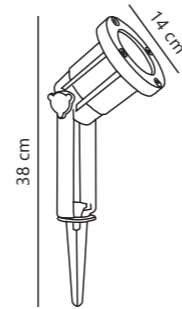

Measurements	Dimmable	Cable info	Max. W	Masterbox
H: 38 cm, Ø: 10 cm, D: 14 cm	Yes, can be dimmed by choosing a dimmable bulb	Black Rubber Not replaceable	35W	Qty. 3