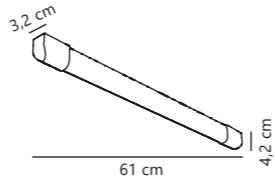

Arlington 60 Batten

White 47826101

Plastic

- Integrated LED
- 4000 kelvin
- IP20
- 1000 lm
- Not dimmable
- Ra 80
- 150°
- Class 2
- 5 year LED guarantee

Measurements	Dimmable	LED W	Lifespan	Masterbox
H: 4,2 cm, W: 3,2 cm, L: 61 cm	No, cannot be dimmed	10W	25000 hours	Qty. 6