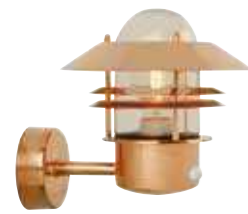

Blokhuis Up Sensor Wall

Copper 25031030
Copper