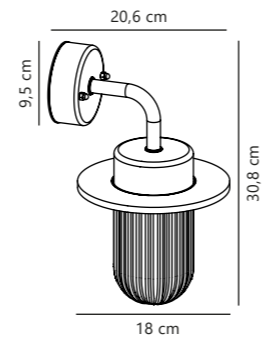

Januka Wall designed by Darrow

Measurements	Dimmable	Max. W	Masterbox
H: 30,8 cm, W: 18 cm, L: 18 cm, shade Ø: 9,5 cm, Ø: 18 cm, D: 20,6 cm	Yes, can be dimmed by choosing a dimmable bulb	40W	Qty. 3

Konyo Wall designed by Darrow