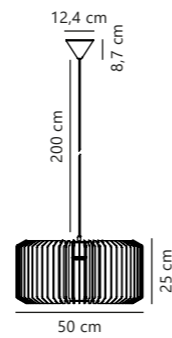

Measurements	Dimmable	Cable info	Canopy info	Max. W	Masterbox
H: 25 cm, W: 50 cm, L: 50 cm, shade Ø: 50 cm	Yes, can be dimmed by choosing a dimmable bulb	White Textile Not replaceable	Black Plastic 12,2 x 9 cm	40W	Qty. 3