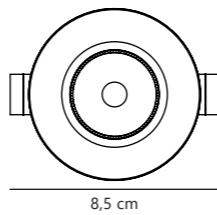

- Integrated LED
- 2700 kelvin
- IP65
- 345 lm
- Dimmable
- Ra 80
- 100°
- Class 2
- Parallel connection
- LED guarantee

Measurements	Built-in info	Dimmable	LED W	Lifespan	Masterbox
H: 3,6 cm, Ø: 8,5 cm	Cutout Ø: 7,2 cm Built-in height: 4,6 cm	Yes, has built-in dimmable light source for wall dimmer	4,7W	25000 hours	Qty. 3