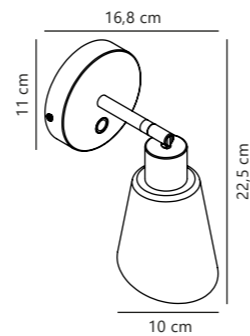

Measurements	Dimmable	Cable info	Switch	Max. W	Masterbox
H: 22,5 cm, W: 11 cm, L: 16,8 cm, shade Ø: 10 cm, projection: 16,8 cm	No, cannot be dimmed	Black Plastic Replaceable	On the fixture	25W	Qty. 3