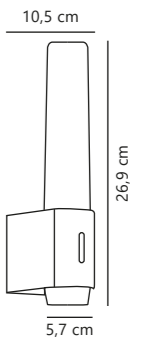

Measurements	Dimmable	LED W	Lifespan	Masterbox
W: 5,7 cm, L: 26,9 cm, projection: 10,5 cm	2-step Moodmaker™ Step 1 100% Step 2 Night light	6,8W	25000 hours	Qty. 3