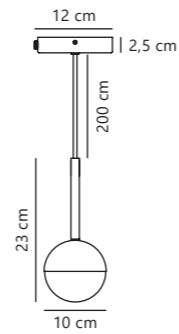

Measurements	Dimmable	Cable info	Canopy info	Max. W	Masterbox
H: 23 cm, W: 10 cm, L: 10 cm, shade Ø: 10 cm	Yes, can be dimmed by choosing a dimmable bulb	Black/White Textile Not replaceable	Black/Brass Metal 12 x 2,5 cm	5W	Qty. 4