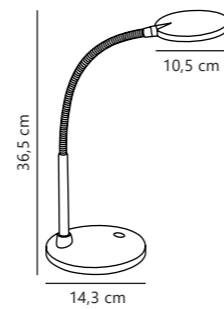

Dove Table

Black 84593103
Plastic

Measurements	Dimmable	Cable info	Switch	LED W	Lifespan	Masterbox
H: 36,5 cm, shade Ø: 10,5 cm	No, cannot be dimmed	Black Plastic Not replaceable	On the fixture	5,4W	20000 hours	Qty. 3