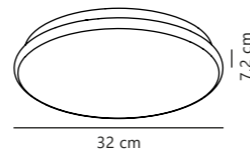

Montone 33 4000K Sensor Ceiling