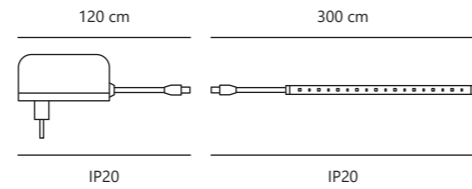

LED Strip White 2700K 3 meters