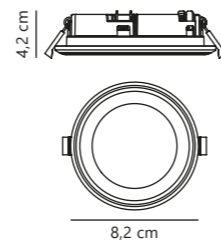

Elkton 8 Downlight

White 47520101
Plastic

- Integrated LED
- 2700 kelvin
- IP20
- 350 lm
- Moodmaker
- Ra 80
- 120°
- Class 2
- Parallel connection
- LED guarantee

Measurements	Built-in info	Dimmable	LED W	Lifespan	Masterbox
H: 4,2 cm, Ø: 8,2 cm	Cutout Ø: 6,5 cm Built-in height: 5 cm	3-step Moodmaker™ Step 1 All on Step 2 Centre on Step 3 Ring on	5W	25000 hours	Qty. 3