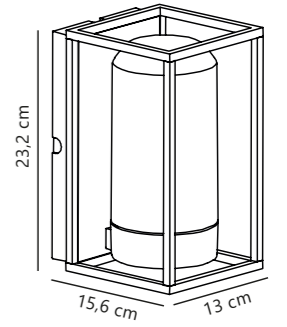

Griffin Wall

designed by Says Who

NEW
Smoked 2218131047
Metal

- E27 (excl.)
- IP44
- Dimmable
- Class 1
- Parallel connection

Measurements	Dimmable	Max. W	Masterbox
H: 23,2 cm, W: 13 cm, D: 15,6 cm	Yes, can be dimmed by choosing a dimmable bulb	15W	Qty. 3