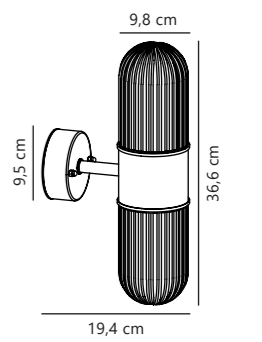

Januka Wall designed by Darrow

Measurements	Dimmable	Max. W	Masterbox
H: 30,8 cm, W: 18 cm, L: 18 cm, shade Ø: 9,5 cm, Ø: 18 cm, D: 20,6 cm	Yes, can be dimmed by choosing a dimmable bulb	40W	Qty. 3

Konyo Wall designed by Darrow