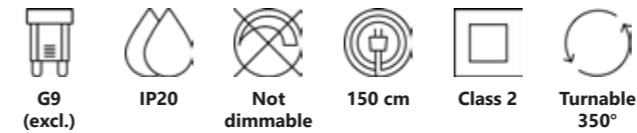

NEW White 2312201001 Metal
NEW Black 2312201003 Metal
NEW Brown 2312201018 Metal
NEW Dusty green 2312201023 Metal

Measurements	Dimmable	Cable info	Switch	Max. W	Masterbox
H: 11 cm, W: 15,6 cm, shade Ø: 13 cm	No, cannot be dimmed	White/Black Plastic Replaceable	On the cable	5W	Qty. 3