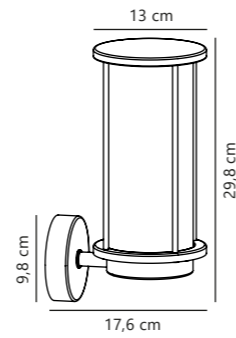

Measurements	Dimmable	Max. W	Masterbox
H: 29,8 cm, W: 13 cm, shade Ø: 9,9 cm, Ø: 13 cm, D: 17,6 cm	Yes, can be dimmed by choosing a dimmable bulb	15W	Qty. 3