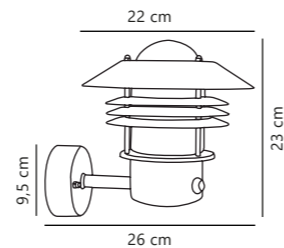

Measurements	Dimmable	Sensor info	Max. W	Masterbox
H: 23 cm, W: 22 cm, shade Ø: 22 cm, D: 26 cm, wall base: 9,5 cm	No, cannot be dimmed	Type: Motion & Twilight Angle: 100° Range: 0-8 m	60W	Qty. 3

Find the rest of the Vejers series in the Shade-on-shade section on page 480