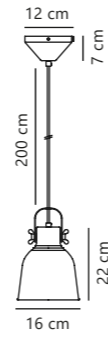

Adrian 16 Pendant

Anthracite 48783003
Metal

Measurements	Dimmable	Cable info	Canopy info	Max. W	Masterbox
H: 24 cm, W: 16 cm, L: 16 cm, shade Ø: 16 cm, shade H: 22 cm	Yes, can be dimmed by choosing a dimmable bulb	Black/White Textile Not replaceable	Black Metal 12 x 7 cm	25W	Qty. 6