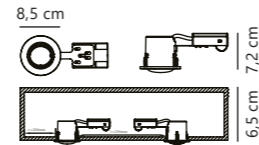

Measurements	Built-in info	Dimmable	Max. W	Masterbox
H: 7,2 cm, Ø: 8,5 cm	Cutout Ø: 7,6 cm Built-in height: 6,8 cm	Yes, can be dimmed by choosing a dimmable bulb	8W LED	Qty. 3