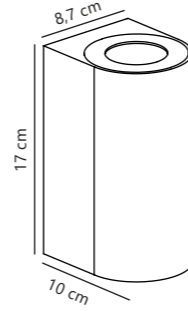

Canto Maxi 2 Wall designed by Bønnelycke MDD

GU10
(excl.)

IP44

Dimmable

Class 1

Parallel connection

Measurements	Dimmable	Max. W	Masterbox
H: 17 cm, W: 8,7 cm, D: 10 cm	Yes, can be dimmed by choosing a dimmable bulb	2x28W	Qty. 3

Find the rest of the Canto series in the Seaside section on page 496

Canto Maxi Kubi 2 Wall designed by Bønnelycke MDD

GU10
(excl.)

IP44

Dimmable

Class 1

Parallel connection

Measurements	Dimmable	Max. W	Masterbox
H: 17 cm, W: 8,7 cm, D: 10 cm	Yes, can be dimmed by choosing a dimmable bulb	2x28W	Qty. 3

Find the rest of the Canto series in the Seaside section on page 497