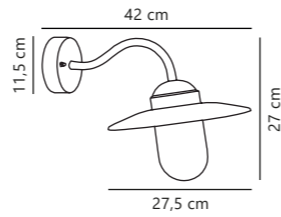

Measurements	Dimmable	Max. W	Masterbox
H: 27 cm, W: 27,5 cm, shade Ø: 27,5 cm, D: 42 cm, wall base: 11,5 cm	Yes, can be dimmed by choosing a dimmable bulb	60W	Qty. 3

Find the rest of the Luxembourg series in the Shade-on-shade section on page 479