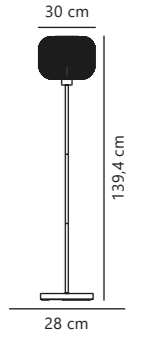

Measurements	Dimmable	Cable info	Switch	Max. W	Masterbox
H: 139,4 cm, shade Ø: 30 cm	No, cannot be dimmed	White Textile Not replaceable	On the cable	40W	Qty. 2