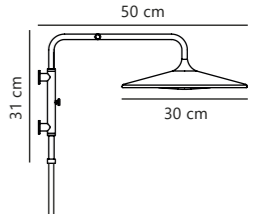

Measurements	Dimmable	Cable info	Switch	LED W	Lifespan	Masterbox
H: 31 cm, W: 30 cm, shade Ø: 30 cm, projection: 50 cm, tube Ø: 1,3 cm	3-step Moodmaker™ Step 1 1152 lm Step 2 642 lm Step 3 238 lm	Black Textile Not replaceable	On the cable	17,5W	30000 hours	Qty. 2