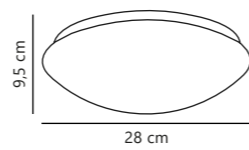

Ask 28 Ceiling

White 45356001
Metal

- Integrated LED
- 3000 kelvin
- IP44
- 1050 lm
- Not dimmable
- Ra 80
- 120°
- Class 1
- Parallel connection
- 5 year LED guarantee

Measurements	Dimmable	LED W	Lifespan	Masterbox
H: 9,5 cm, Ø: 28 cm	No, cannot be dimmed	12W	30000 hours	Qty. 3