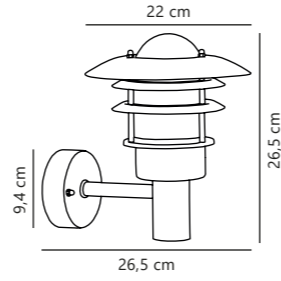

Measurements	Dimmable	Max. W	Masterbox
H: 26,5 cm, W: 22 cm, shade Ø: 22 cm, D: 26,5 cm, wall base: 9,4 cm	Yes, can be dimmed by choosing a dimmable bulb	60W	Qty. 3

Find the rest of the Lønstrup series in the Seaside section on page 510