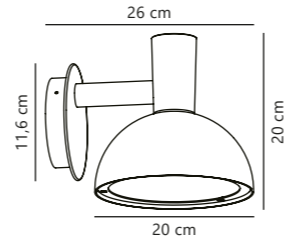

Measurements	Dimmable	Max. W	Masterbox
H: 20 cm, shade Ø: 20 cm, D: 26 cm, wall base: 11,6 cm	Yes, can be dimmed by choosing a dimmable bulb	20W	Qty. 3

Find the rest of the Arki series in the Minimalistic section on page 472