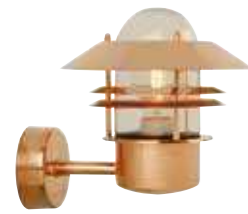

Blokhuis Up Wall

Copper 25011030
Copper