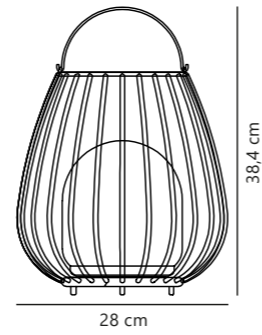

Blue 2218105006
Metal