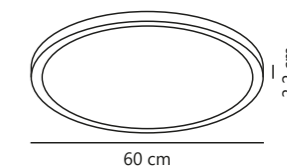

Oja Smart 60 Ceiling

White 2015146101
Plastic

Black 2015146103
Plastic

Integrated LED

2700-6500 kelvin

IP20

3500 lm

Smart Dimmable

Ra 80

120°

Class 1

LED guarantee

Measurements	Dimmable	LED W	Standby W	Lifespan	Masterbox
H: 3,2 cm, projection: 3,2 cm, Ø: 60 cm, D: 60 cm	Yes, has built-in dimmable light source with Nordlux Smart functionality	30W	<0,5W	25000 hours	Qty. 3