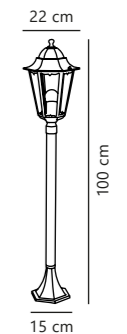

Cardiff Garden