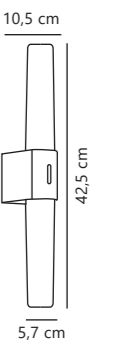

Measurements	Dimmable	LED W	Lifespan	Masterbox
H: 10,6 cm, W: 5,7 cm, L: 42,5 cm, projection: 10,5 cm	No, cannot be dimmed	9W	25000 hours	Qty. 3