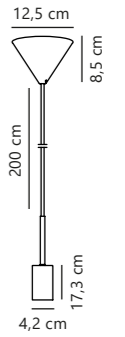

Paco Pendant

Measurements	Dimmable	Cable info	Canopy info	Max. W	Masterbox
H: 17,3 cm, W: 4,2 cm, L: 4,2 cm, tube Ø: 0,9 cm	Yes, can be dimmed by choosing a dimmable bulb	Black Plastic Not replaceable	Black/Brass Plastic 12,5 x 8,5 cm	40W	Qty. 6