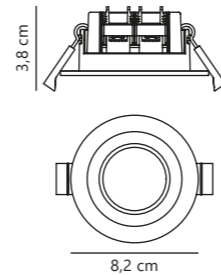

Clyde 8 Downlight

White 47500101
Plastic

- Integrated LED
- 2700 kelvin
- IP20
- 350 lm
- Moodmaker
- Ra 80
- 120°
- Class 2
- Parallel connection
- LED guarantee

Measurements	Built-in info	Dimmable	LED W	Lifespan	Masterbox
H: 3,8 cm, Ø: 8,2 cm	Cutout Ø: 6,5 cm Built-in height: 5 cm	3-step Moodmaker™ Step 1 All on Step 2 Centre on Step 3 Ring on	4W	25000 hours	Qty. 3