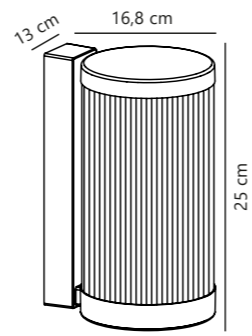

Measurements	Dimmable	Max. W	Masterbox
H: 25 cm, W: 13 cm, L: 13 cm, shade Ø: 13 cm, D: 16,8 cm	Yes, can be dimmed by choosing a dimmable bulb	25W	Qty. 3