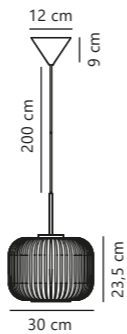

Measurements	Dimmable	Cable info	Canopy info	Max. W	Masterbox
H: 38 cm, W: 30 cm, L: 30 cm, shade Ø: 30 cm	Yes, can be dimmed by choosing a dimmable bulb	White Textile Not replaceable	Plastic White	40W	Qty. 2