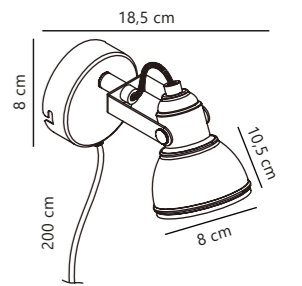

Measurements	Dimmable	Cable info	Switch	Max. W	Masterbox
H: 10,5 cm, shade Ø: 8 cm, projection: 18,5 cm, wall base: 8 cm	No, cannot be dimmed	White/Black Plastic Replaceable	On the cable	35W	Qty. 3

Aslak 2-Spot