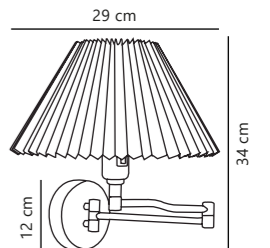

Measurements	Dimmable	Cable info	Switch	Max. W	Masterbox
H: 34 cm, W: 29 cm, shade Ø: 29 cm, projection: 53 cm, tube Ø: 1,2 cm, wall base: Ø 12 cm	No, cannot be dimmed	Black Plastic Replaceable	On the fixture	40W	Qty. 3