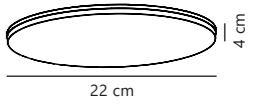

Vic 22 3000K Ceiling