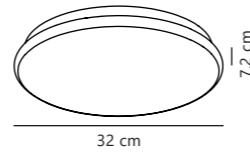

Montone 33 3000K Sensor Ceiling