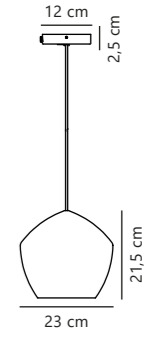

Measurements	Dimmable	Cable info	Canopy info	Max. W	Masterbox
H: 21,5 cm, W: 23 cm, L: 23 cm, shade Ø: 23 cm	Yes, can be dimmed by choosing a dimmable bulb	Black Textile Not replaceable	Brass Metal 12 x 2,5 cm	40W	Qty. 3