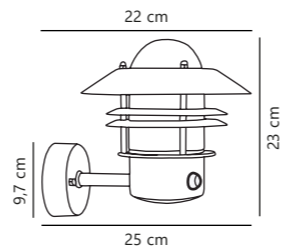

Measurements	Dimmable	Sensor info	Max. W	Masterbox
H: 23 cm, shade Ø: 22 cm, D: 25 cm, wall base: 9,7 cm	No, cannot be dimmed	Type: Motion & Twilight Angle: 100° Range: 0-8 m	60W	Qty. 3

Find the rest of the Blokhuis series in the Seaside section on page 494