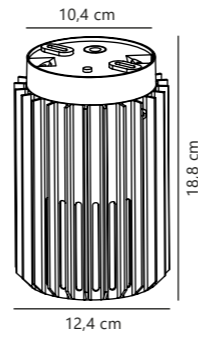

Watch the full ambience video

JACOB JENSEN DESIGN

Aludra Ceiling designed by Jacob Jensen Design

Black 211800603 Aluminium
Aluminium 2118006010 Aluminium
Brown metallic 2118006061 Aluminium

Measurements	Dimmable	Max. W	Masterbox
H: 18,8 cm, shade Ø: 12,4 cm	Yes, can be dimmed by choosing a dimmable bulb	15W	Qty. 3