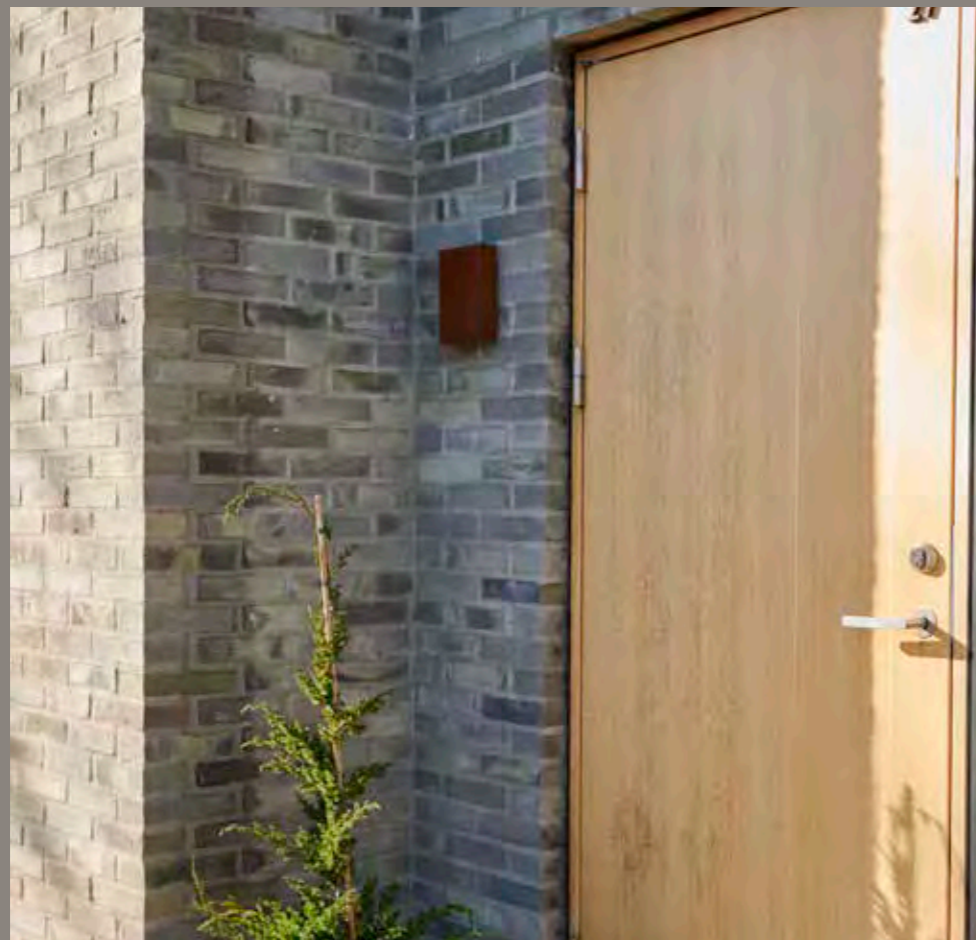

Watch the full
ambience video

Fold series

In terms of shape, Fold by Bønnelycke MDD is brightly clear, where the selected details and latest LED technology are in focus. The magnetic shade makes the installation simple and the design distinct without visible screws. The light shines up and down, and the four included light patterns change the light based on desire and personal style and are also an element for light dimming.