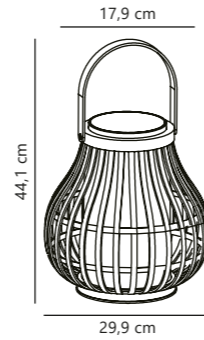

Measurements	Battery info	Sensor info	LED W	Lifespan	Masterbox
H: 30 cm, W: 29,9 cm, L: 29,9 cm, shade Ø: 29,9 cm, Ø: 29,9 cm	Type: Lithium-ion Lasting time: 300lm/4,5h Recharging time: 10 hours (by sunlight) 10 hours (by USB cable)	Type: Twilight	3,5W	30000 hours	Qty. 2