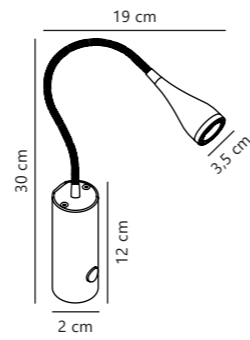

Measurements	Dimmable	Cable info	Switch	LED W	Lifespan	Masterbox
H: 30 cm, W: 5 cm, shade Ø: 3,5 cm, projection: 19 cm, wall base: 2 x 12 cm	No, cannot be dimmed	White/Black Plastic Replaceable	On the fixture	2,52W	30000 hours	Qty. 6