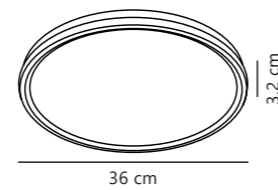

Liva Smart Colour Ceiling

NEW
White 2110826101
Plastic

NEW
Black 2110826103
Plastic

Measurements	Dimmable	LED W	Standby W	Lifespan	Masterbox
H: 3,2 cm, projection: 3,2 cm, Ø: 36 cm	Yes, has built-in dimmable light source with Nordlux Smart functionality	21W	<0,5W	25000 hours	Qty. 3