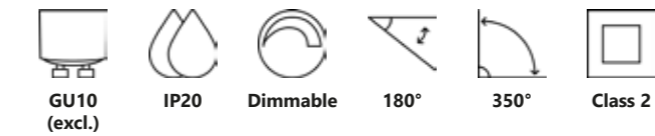

Measurements	Dimmable	Max. W	Masterbox
shade Ø: 5,5 cm, projection: 28,5 cm	Yes, can be dimmed by choosing a dimmable bulb	7W	Qty. 6