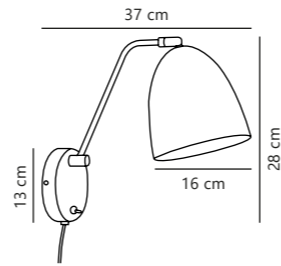

Measurements	Dimmable	Cable info	Switch	Max. W	Masterbox
H: 30 cm, shade Ø: 16 cm, projection: 37 cm, wall base: 12 cm	No, cannot be dimmed	White/Black Plastic Replaceable	On the base	15W	Qty. 2