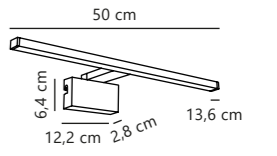

Marlee 3000K Bathroom lighting