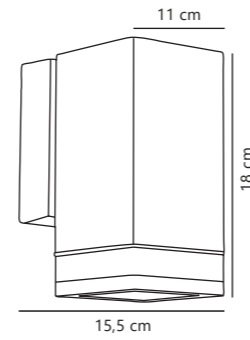

Measurements	Dimmable	Max. W	Masterbox
H: 18 cm, W: 11 cm, D: 15,5 cm	Yes, can be dimmed by choosing a dimmable bulb	20W	Qty. 3