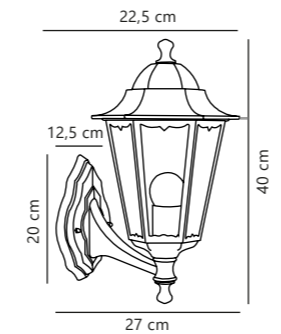

Cardiff Up Wall