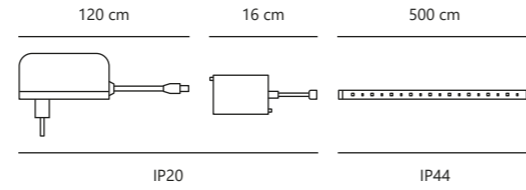

Measurements	Dimmable	Cable info	LED W	Lifespan	Masterbox
H: 0,15 cm, W: 0,8 cm, L: 500 cm	By remote	White Plastic	15W	35000 hours	Qty. 6

LED Strip Music 3 meters

EXEMPT

White 2210399901
Plastic

Measurements	Dimmable	Cable info	LED W	Lifespan	Masterbox
H: 0,15 cm, W: 1 cm, L: 300 cm	By remote	White Plastic	14W	35000 hours	Qty. 6