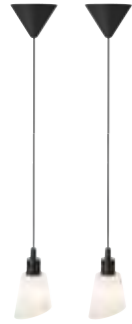

Molli Pendant

Black 2112803003
Glass