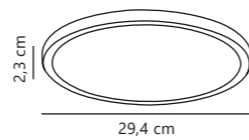

Oja 29 IP20 2700K Ceiling