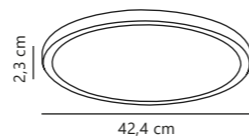

Oja 42 IP20 2700K Step-Dim Ceiling