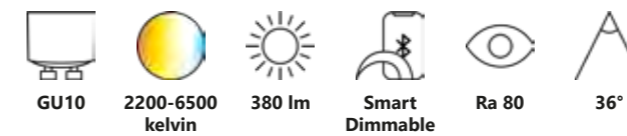

Measurements	Bulb type	Dimmable	Wattage	Voltage	Lifespan	Standby W	Masterbox
H: 5,5 cm, Ø: 5 cm	GU10 LED	Yes, has built-in dimmable light source with Nordlux Smart functionality	4,7W	220-240 Volt	15000 hours	<0,5W	Qty. 6