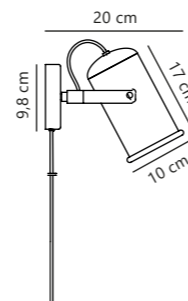

Measurements	Dimmable	Cable info	Switch	Max. W	Masterbox
H: 17 cm, W: 20 cm, L: 20 cm, shade Ø: 9 cm	No, cannot be dimmed	Black Plastic Replaceable	On the cable	60W	Qty. 3