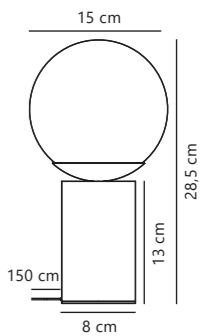

Measurements	Dimmable	Cable info	Switch	Max. W	Masterbox
H: 28,5 cm, W: 15 cm, L: 15 cm, shade Ø: 15 cm	No, cannot be dimmed	Black/White Textile Not replaceable	On the cable	25W	Qty. 3