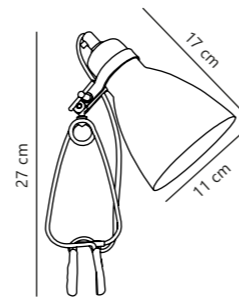

Measurements	Dimmable	Cable info	Switch	Max. W	Masterbox
H: 27 cm, shade Ø: 11 cm, shade H: 17 cm	No, cannot be dimmed	White/Black Plastic Not replaceable	On the cable	15W	Qty. 3