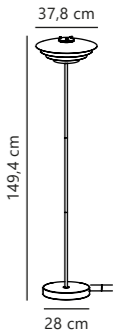

Measurements	Dimmable	Cable info	Switch	Max. W	Masterbox
H: 150 cm, W: 38 cm, L: 38 cm, shade Ø: 38 cm, tube Ø: 1,6 cm	No, cannot be dimmed	White/Grey Plastic Not replaceable	On the cable	25W	Qty. 2