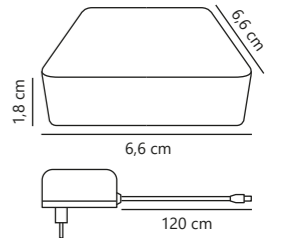

E27

2200-6500 kelvin

900 lm

Smart Dimmable

Ra 80

240°

Measurements	Bulb type	Dimmable	Wattage	Voltage	Lifespan	Standby W	Masterbox
H: 10,9 cm, Ø: 6 cm	E27 LED	Yes, has built-in dimmable light source with Nordlux Smart functionality	7W	220-240 Volt	25000 hours	<0,5W	Qty. 6