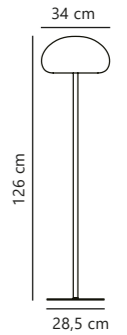

Measurements	Dimmable	Cable info	Battery info	LED W	Lifespan	Masterbox
H: 126 cm, W: 34 cm, L: 34 cm, Ø: 34 cm	3-step Moodmaker™ Step 1 450 lm Step 2 300 lm Step 3 150 lm	Black Plastic	Type: Lithium-ion Lasting time: 450lm/5h; 300lm/10h; 150lm/18h Recharging time: 8 hours	6,8W	30000 hours	Qty. 3