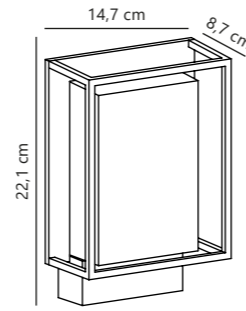

- **Integrated LED**
- **2700 kelvin**
- **IP44**
- **550 lm**
- **Not dimmable**
- **Ra 80**
- **Class 1**
- **Parallel connection**
- **LED guarantee**

Measurements	Dimmable	LED W	Lifespan	Masterbox
H: 22,1 cm, W: 14,7 cm, D: 8,7 cm	No, cannot be dimmed	8W	25000 hours	Qty. 3