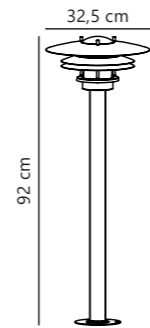

Amalienborg Garden designed by Horn