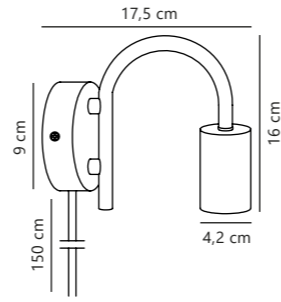

Measurements	Dimmable	Cable info	Switch	Max. W	Masterbox
H: 16 cm, W: 9 cm, L: 17,5 cm, projection: 17,5 cm, tube Ø: 1,13 cm	No, cannot be dimmed	Black Plastic Replaceable	On the cable	25W	Qty. 3