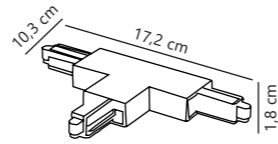

Link T-Connector left Track Light

White 86069901
Plastic

Black 86069903
Plastic

IP20

Class 1

Measurements	Max. W	Masterbox
H: 1,8 cm, W: 10,3 cm, L: 17,2 cm	660W	Qty. 6

Link T-Connector right Track Light

White 86059901
Plastic