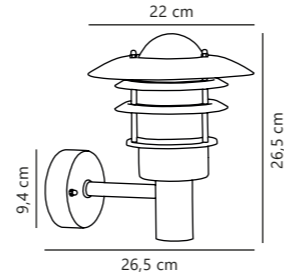

Measurements	Dimmable	Max. W	Masterbox
H: 26,5 cm, W: 22 cm, shade Ø: 22 cm, D: 26,5 cm, wall base: 9,4 cm	Yes, can be dimmed by choosing a dimmable bulb	60W	Qty. 3

Find the rest of the Lønstrup series in the Shade-on-shade section on page 482