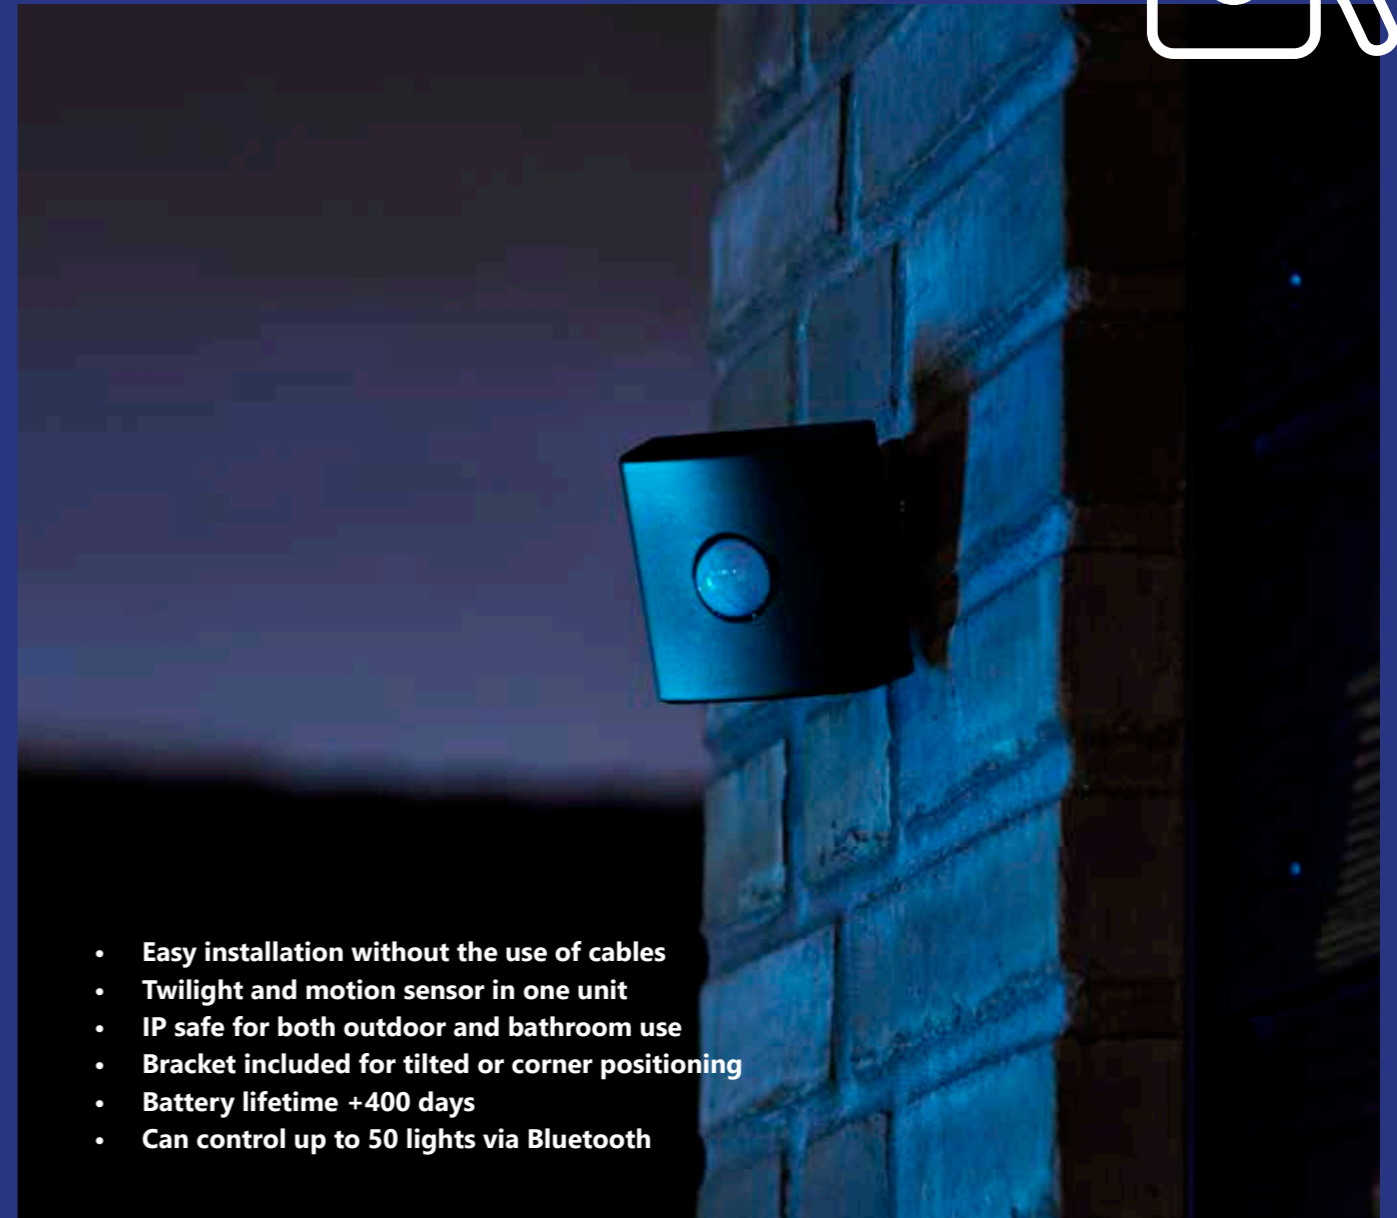

Smart Sensor

Smart Sensor is a wireless battery-operated lux and motion sensor with free mounting opportunities, as no cables to the sensor are required. The Smart Sensor can be connected to any of the Nordlux Smart Light bulbs and luminaires.

The sensor operates via Bluetooth and is connected to the Nordlux Smart Light app, where you easily regulate the motion and darkness sensitivity sensor. Mount the sensor directly on the wall or with the enclosed bracket to determine the direction of the sensor. The Smart Sensor being IP safe, makes it ideal for both outdoor and bathroom use and has a battery life of 400 days.