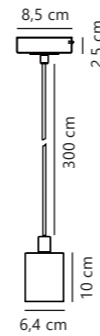

Siv Pendant