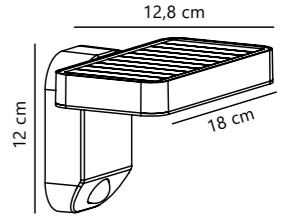

Rica Square Solar Wall

EXEMPT

Black 2118161003
Plastic

- Integrated LED
- Solar charging
- 3000 kelvin
- IP44
- 450 lm
- Not dimmable
- Ra 80
- Sensor
- Class 3
- LED guarantee

Measurements	Battery info	Sensor info	LED W	Lifespan	Masterbox
H: 12 cm, W: 18 cm, D: 12,8 cm	Type: Lithium-ion	Type: Motion Angle: 100° Range: 0-8 m	4,5W	30000 hours	Qty. 3