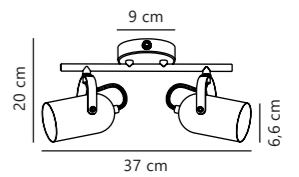

Lotus 2-Spot

Black/Brass 50110103
Metal

Measurements	Dimmable	Canopy info	Max. W	Masterbox
L: 37 cm, shade Ø: 6,6 cm, projection: 20 cm, wall base: Ø 9 cm	Yes, can be dimmed by choosing a dimmable bulb	9 x 2,5 cm	2x40W	Qty. 3