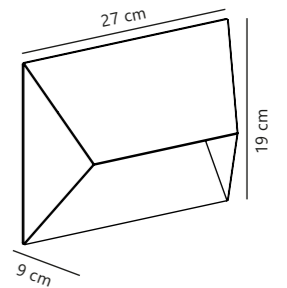

Find the rest of the Pontio series in the Seaside section on page 516

Pontio 27 Wall designed by Says Who

White 2218191001
Aluminium

Black 2218191003
Aluminium

Sanded 2218191008
Aluminium

Measurements	Dimmable	Max. W	Masterbox
H: 19 cm, W: 27 cm, D: 9 cm	Yes, can be dimmed by choosing a dimmable bulb	2x25W	Qty. 3