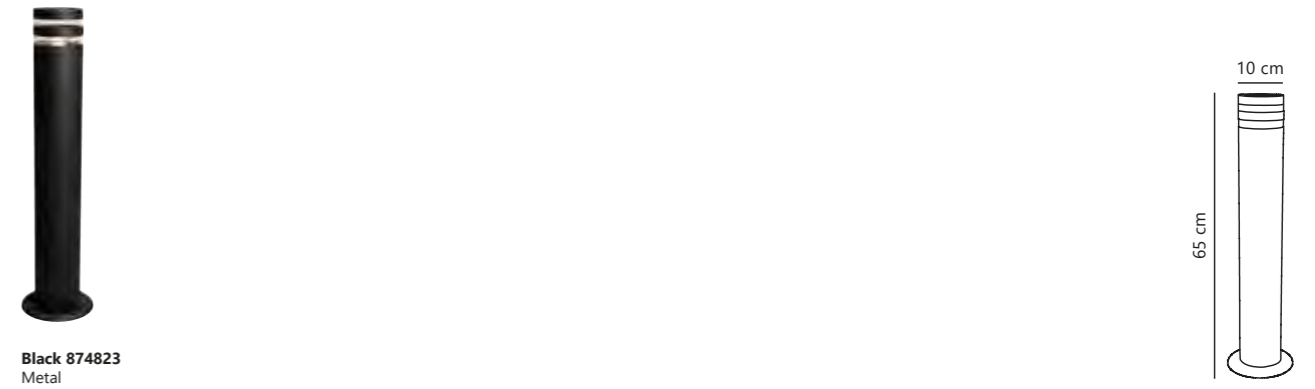

Focus Garden

Measurements	Dimmable	Max. W	Masterbox
H: 65 cm, Ø: 10 cm	Yes, can be dimmed by choosing a dimmable bulb	60W	Qty. 2

Only for sale in Scandinavia, Estonia, Letvia & Lithuania