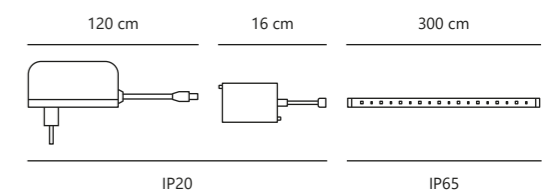

LED White 2700-6000K 3 meters