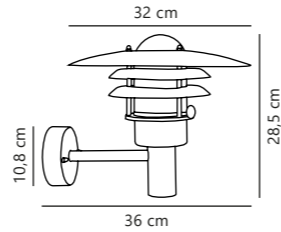

Measurements	Dimmable	Max. W	Masterbox
H: 28,5 cm, W: 32 cm, shade Ø: 32 cm, D: 36 cm, wall base: 10,8 cm	Yes, can be dimmed by choosing a dimmable bulb	60W	Qty. 3

Find the rest of the Lønstrup series in the Seaside section on page 509