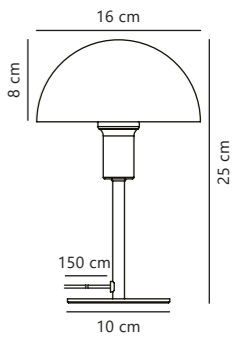

NEW
Purple 2213745007
Metal