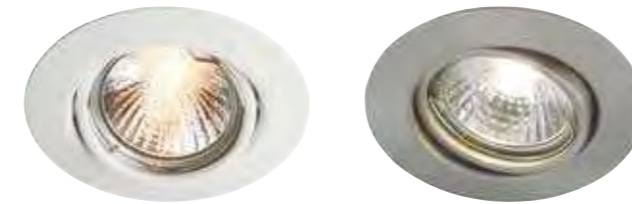

Triton 3-Kit Downlight

White 54540101
Metal

Brushed steel 54540132
Metal