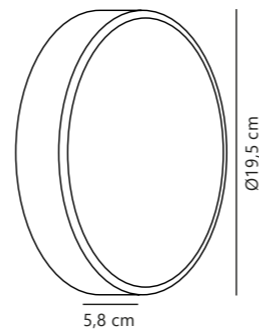

Oliver Wall

Two front covers included

Black 2218251003
Plastic

Measurements	Dimmable	LED W	Lifespan	Masterbox
W: 17,5 cm, L: 17,5 cm, D: 5,8 cm	No, cannot be dimmed	9W	30000 hours	Qty. 3

Oliver Wall

Two front covers included