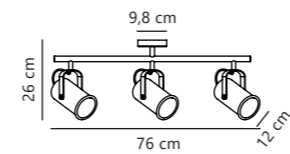

Porter 3-Spot designed by Says Who