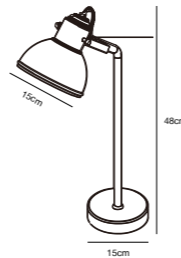

Aslak Floor

Black 46724003
Metal

Measurements	Dimmable	Cable info	Switch	Max. W	Masterbox
H: 140 cm, shade Ø: 23 cm	No, cannot be dimmed	Black Plastic Not replaceable	On the cable	15W	Qty. 3

Aslak Table

Black 46685003
Metal