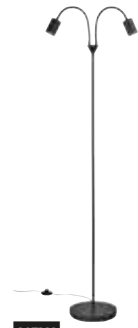

Explore Floor

NEW
Black 2213514003
Metal