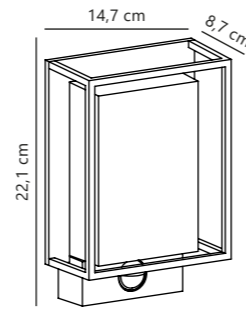

- **Integrated LED**
- **2700 kelvin**
- **IP44**
- **550 lm**
- **Not dimmable**
- **Ra 80**
- **Sensor**
- **Class 1**
- **Parallel connection**
- **LED guarantee**

Measurements	Dimmable	Sensor info	LED W	Lifespan	Masterbox
H: 22,1 cm, W: 14,7 cm, D: 8,7 cm	No, cannot be dimmed	Type: Motion & Twilight Angle: 120° Range: 0-10 m	8W	25000 hours	Qty. 3