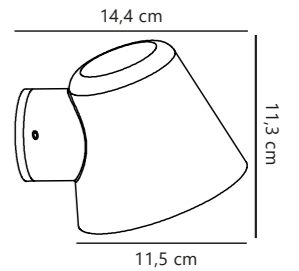

Measurements	Dimmable	Max. W	Masterbox
H: 11,3 cm, W: 11,5 cm, shade Ø: 11,5 cm, D: 14,4 cm	Yes, can be dimmed by choosing a dimmable bulb	35W	Qty. 3

Find the rest of the Aleria series in the Minimalistic section on page 416