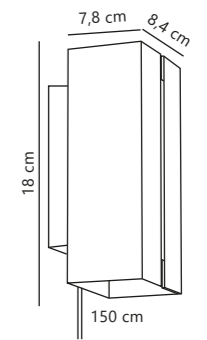

Measurements	Dimmable	Cable info	Switch	LED W	Lifespan	Masterbox
H: 18 cm, W: 7,8 cm, L: 8,4 cm	3-step Moodmaker™ Step 1 100 % Step 2 40% Step 3 20%	White/Black Replaceable	On the cable	11,5W	30000 hours	Qty. 3