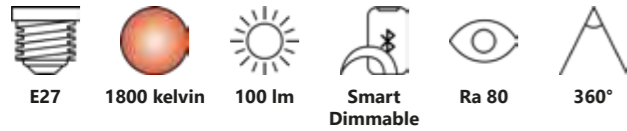

Measurements	Bulb type	Dimmable	Wattage	Voltage	Lifespan	Standby W	Masterbox
H: 10,5 cm, Ø: 6 cm	E27 LED	Yes, has built-in dimmable light source with Nordlux Smart functionality	4,7W	220-240 Volt	15000 hours	<0,5W	Qty. 6