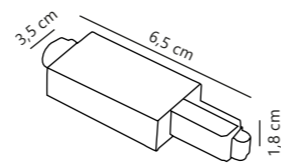

IP20

Class 1

Measurements	Max. W	Masterbox
W: 3,5 cm, L: 12 cm, projection: 1,8 cm	-	Qty. 6

Link Power Adapter side Track Light

White 79039901
Plastic

Black 79039903
Plastic

IP20

Class 1