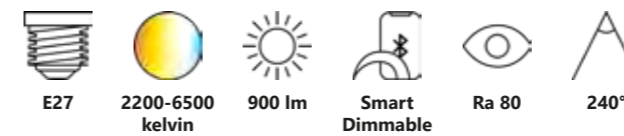

Measurements	Bulb type	Dimmable	Wattage	Voltage	Lifespan	Standby W	Masterbox
H: 10,9 cm, Ø: 6 cm	E27 LED	Yes, has built-in dimmable light source with Nordlux Smart functionality	7W	220-240 Volt	15000 hours	<0,5W	Qty. 6