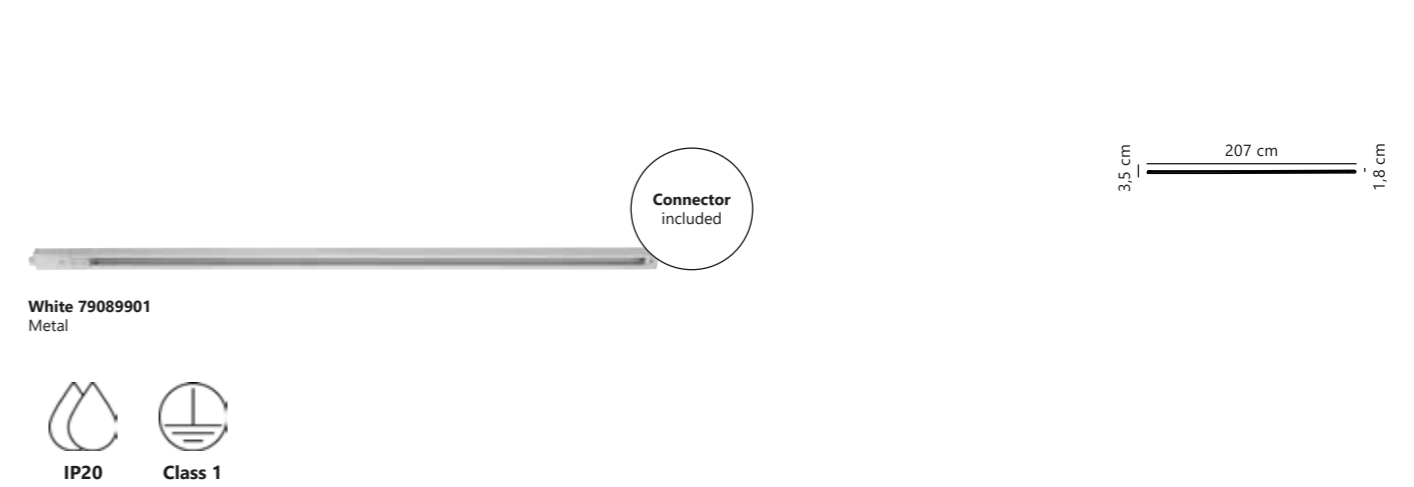

Link 2m Track Light

Measurements	Max. W	Masterbox
W: 3,5 cm, L: 207 cm, projection: 1,8 cm	690W	Qty. 3

Only for sale in Denmark