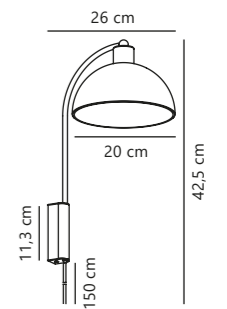

Ellen 20 Wall

NEW
White 2213721001
Metal

NEW
Black 2213721003
Metal

NEW
Chrome 2213721033
Metal

NEW
Brass 2213701035
Metal

Measurements	Dimmable	Cable info	Switch	Max. W	Masterbox
H: 43 cm, W: 26 cm, L: 26 cm, shade Ø: 20 cm, shade H: 20 cm	No, cannot be dimmed	White/Black/Clear Textile/Plastic Not replaceable	On the cable	40W	Qty. 3