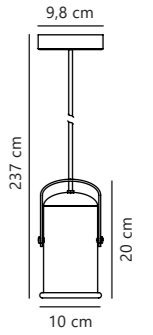

Porter 9 Pendant designed by Says Who