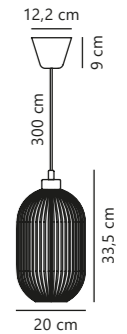

Measurements	Dimmable	Cable info	Canopy info	Max. W	Masterbox
H: 33,5 cm, shade Ø: 20 cm	Yes, can be dimmed by choosing a dimmable bulb	White Textile Not replaceable	White Plastic 12,2 x 9 cm	40W	Qty. 3