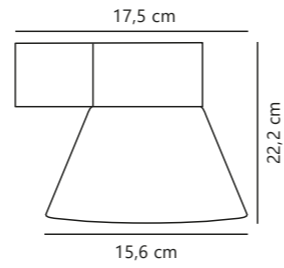

Measurements	Dimmable	Max. W	Masterbox
H: 22,2 cm, W: 15,6 cm, shade Ø: 15,6 cm, Ø: 15,6 cm, D: 17,5 cm	Yes, can be dimmed by choosing a dimmable bulb	25W	Qty. 3