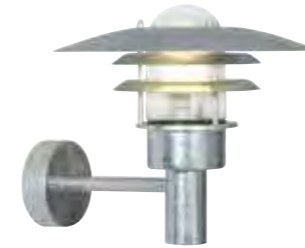

Lønstrup 32 Wall

Galvanized 71411031
Galvanized steel