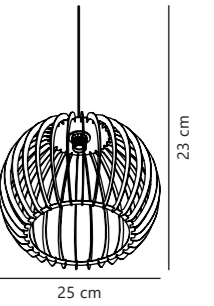

Measurements	Dimmable	Cable info	Canopy info	Max. W	Masterbox
H: 23 cm, shade Ø: 25 cm	Yes, can be dimmed by choosing a dimmable bulb	Black Plastic Not replaceable	Black Plastic 11,8 x 5,8 cm	60W	Qty. 3