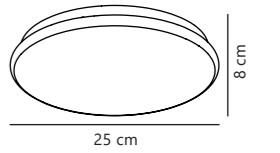

Measurements	Dimmable	LED W	Lifespan	Masterbox
H: 11,5 cm, Ø: 41 cm	No, cannot be dimmed	36W	30000 hours	Qty. 3

Montone 25 Ceiling

White 2015176101
Metal

- Integrated LED
- 2700 kelvin
- IP44
- 800 lm
- Not dimmable
- Ra 80
- 120°
- Class 1
- 5 year LED guarantee