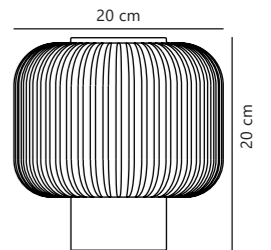

Measurements	Dimmable	Cable info	Switch	Max. W	Masterbox
H: 20 cm, shade Ø: 20 cm	No, cannot be dimmed	Black Textile Not replaceable	On the cable	40W	Qty. 3