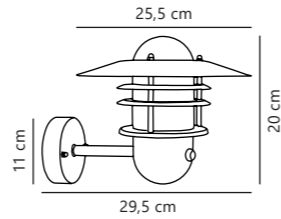

- E27 (excl.)
- IP54
- Not dimmable
- Sensor
- Class 2
- Parallel connection
- Seaside guarantee

Measurements	Dimmable	Sensor info	Max. W	Masterbox
H: 20 cm, shade Ø: 25,5 cm, D: 29,5 cm, wall base: 11 cm	No, cannot be dimmed	Type: Motion & Twilight Angle: 100° Range: 0-8 m	60W	Qty. 3