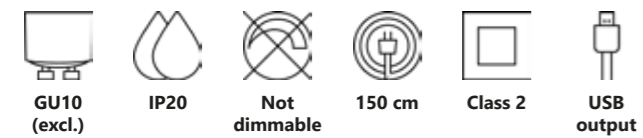

Measurements	Dimmable	Cable info	Switch	Max. W	Masterbox
H: 28,2 cm, W: 24,8 cm, L: 16,5 cm, shade Ø: 5,5 cm, projection: 16,5 cm	No, cannot be dimmed	White/Black Plastic Not replaceable	On the fixture	35W	Qty. 2