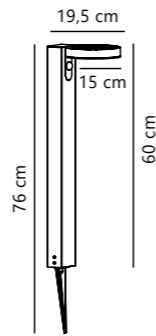

Rica Round Solar Garden

EXEMPT

Black 2118158003
Stainless steel

- Integrated LED
- Solar charging
- 3000 kelvin
- IP44
- 400 lm
- Not dimmable
- Ra 80
- Sensor
- Class 3
- LED guarantee

Measurements	Battery info	Sensor info	LED W	Lifespan	Masterbox
H: 60 cm, W: 15 cm, shade Ø: 15 cm, D: 19,5 cm	Type: Lithium-ion	Type: Motion Angle: 100° Range: 0-8 m	4,5W	30000 hours	Qty. 3