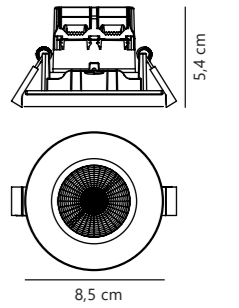

Measurements	Built-in info	Dimmable	LED W	Lifespan	Masterbox
H: 5,4 cm, Ø: 8,5 cm	Cutout Ø: 7,2 cm Built-in height: 6,8 cm	Yes, has built-in dimmable light source for wall dimmer	4,5W	25000 hours	Qty. 3