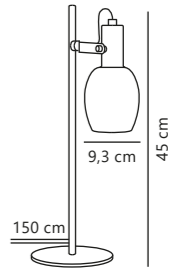

Arild Table

NEW
Black 2312305003
Metal/Glass

E14
(excl.)

IP20

Not
dimmable

150 cm

Class 2

Measurements	Dimmable	Cable info	Switch	Max. W	Masterbox
H: 45 cm, W: 26 cm, L: 26 cm, shade Ø: 9,3 cm, tube Ø: 1,15 cm	No, cannot be dimmed	Black Textile Not replaceable	On the cable	40W	Qty. 3