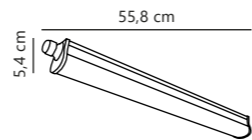

Westport 60 Single Batten

Grey 49646110
Plastic

- Integrated LED
- 4000 kelvin
- IP65
- 1100 lm
- Not dimmable
- Ra 80
- 125°
- Class 2
- 5 year LED guarantee

Measurements	Dimmable	LED W	Lifespan	Masterbox
H: 5,4 cm, W: 5,4 cm, L: 55,8 cm	No, cannot be dimmed	10W	25000 hours	Qty. 6