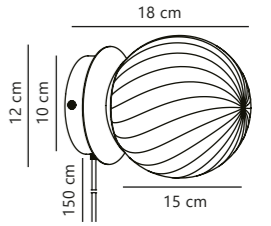

Chisell Wall

NEW
Brass 2312111035
Metal

E14
(excl.)

IP20

Not
dimmable

150 cm

Class 2

Measurements	Dimmable	Cable info	Switch	Max. W	Masterbox
H: 15 cm, W: 18 cm, L: 18 cm, shade Ø: 15 cm	No, cannot be dimmed	White Plastic Replaceable	On the cable	25W	Qty. 3