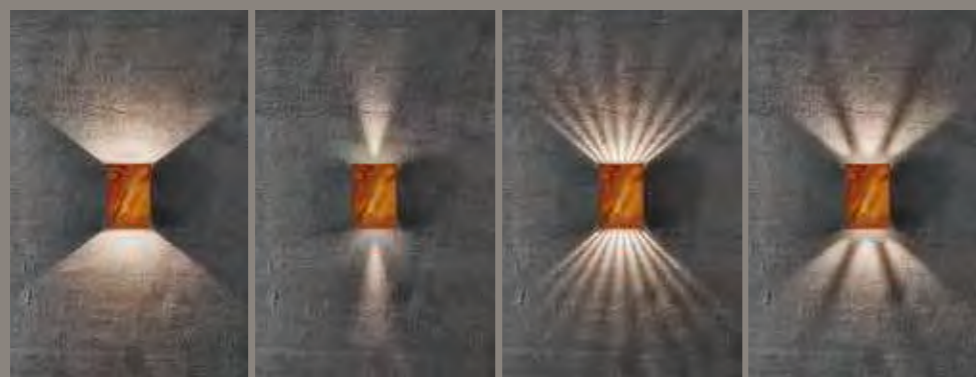

Watch the full
ambience video

Fold series

In terms of shape, Fold by Bønnelycke MDD is brightly clear, where the selected details and latest LED technology are in focus. The magnetic shade makes the installation simple and the design distinct without visible screws. The light shines up and down, and the four included light patterns change the light based on desire and personal style and are also an element for light dimming.