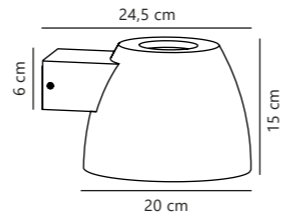

Bell Wall

Measurements	Dimmable	Max. W	Masterbox
H: 15 cm, shade Ø: 20 cm, D: 24,5 cm, wall base: 9,5 x 6 cm	Yes, can be dimmed by choosing a dimmable bulb	15W	Qty. 3

Cardiff Down Wall

Measurements	Dimmable	Max. W	Masterbox
H: 40 cm, W: 21 cm, D: 27 cm, wall base: 12,5 x 20 cm	Yes, can be dimmed by choosing a dimmable bulb	60W	Qty. 3

Cardiff Up Wall

Measurements	Dimmable	Max. W	Masterbox
H: 40 cm, W: 22,5 cm, D: 27 cm, wall base: 12,5 x 20 cm	Yes, can be dimmed by choosing a dimmable bulb	60W	Qty. 3

Cardiff Garden

Measurements	Dimmable	Max. W	Masterbox
H: 100 cm, W: 22,5 cm, shade Ø: 22,5 cm, tube Ø: 4 cm	Yes, can be dimmed by choosing a dimmable bulb	60W	Qty. 3