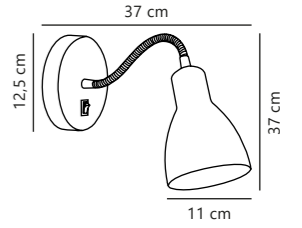

Measurements	Dimmable	Switch	Max. W	Masterbox
H: 37 cm, W: 12,5 cm, shade Ø: 11 cm, projection: 37 cm, tube Ø: 1,1 cm, wall base: Ø 12,5 cm	No, cannot be dimmed	On the fixture	15W	Qty. 6