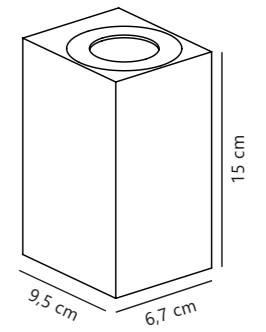

Measurements	Dimmable	LED W	Lifespan	Masterbox
H: 15 cm, W: 6,7 cm, D: 9,5 cm, wall base: 5,5 x 14 cm	No, cannot be dimmed	13,3W	20000 hours	Qty. 6

Asbol Round Wall

3 light effects included

Black 84971003
Aluminium