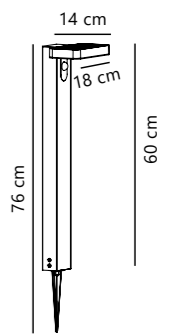

Rica Square Solar Garden

EXEMPT

Black 2118178003
Stainless steel

- Integrated LED
- Solar charging
- 3000 kelvin
- IP44
- 380 lm
- Not dimmable
- Ra 80
- Sensor
- Class 3
- LED guarantee

Measurements	Battery info	Sensor info	LED W	Lifespan	Masterbox
H: 60 cm, W: 15 cm, D: 14 cm	Type: Lithium-ion	Type: Motion Angle: 100° Range: 0-8 m	4,5W	30000 hours	Qty. 3