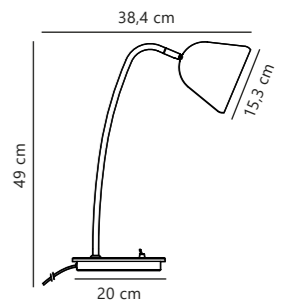

Fleur 15 Table designed by Says Who

Beige 2112115001
Metal

Measurements	Dimmable	Cable info	Switch	Max. W	Masterbox
H: 49 cm, W: 20 cm, L: 38,4 cm, shade Ø: 15,3 cm, tube Ø: 1,25 cm	No, cannot be dimmed	White Plastic Not replaceable	On the fixture	15W	Qty. 3