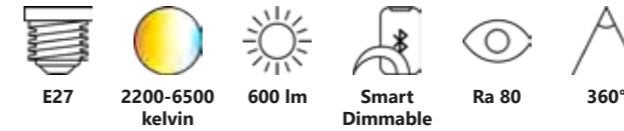

Measurements	Bulb type	Dimmable	Wattage	Voltage	Lifespan	Standby W	Masterbox
H: 10,4 cm, Ø: 6 cm	E27 LED	Yes, has built-in dimmable light source with Nordlux Smart functionality	4,7W	220-240 Volt	15000 hours	<0,5W	Qty. 6