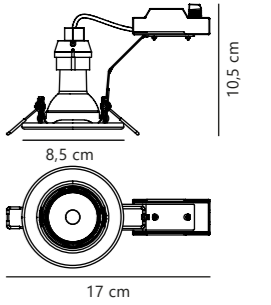

Measurements	Built-in info	Dimmable	LED W	Masterbox
H: 10,5 cm, Ø: 8,5 cm	Cutout Ø: 6,5 cm Built-in height: 11,5 cm	Yes, has built-in dimmable light source for wall dimmer	4,7W	Qty. 3