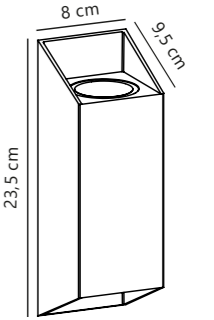

- **GU10 (excl.)**
- **IP54**
- **Dimmable**
- **Class 1**
- **Parallel connection**

Measurements	Dimmable	Max. W	Masterbox
H: 23,5 cm, W: 8 cm, D: 9,5 cm	Yes, can be dimmed by choosing a dimmable bulb	2x35W	Qty. 3