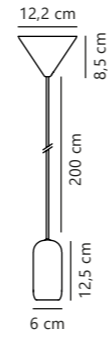

Measurements	Dimmable	Cable info	Canopy info	Max. W	Masterbox
H: 12,5 cm, W: 6 cm, L: 6 cm, Ø: 6 cm	Yes, can be dimmed by choosing a dimmable bulb	Black/White Textile Not replaceable	Black/White Plastic 12,2 x 8,6 cm	40W	Qty. 6