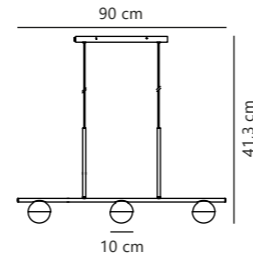

Contina 3-Pendant designed by Says Who

Black 2010953003
Metal

Brass 2010953035
Metal

- **G9 (excl.)**
- **IP20**
- **Dimmable**
- **200 cm**
- **Class 2**

Measurements	Dimmable	Cable info	Canopy info	Max. W	Masterbox
H: 41,3 cm, W: 10 cm, L: 90 cm, shade Ø: 10 cm	Yes, can be dimmed by choosing a dimmable bulb	Black/White Textile	Black/Brass Metal 40 x 5 x 2,5 cm	3x5W	Qty. 2