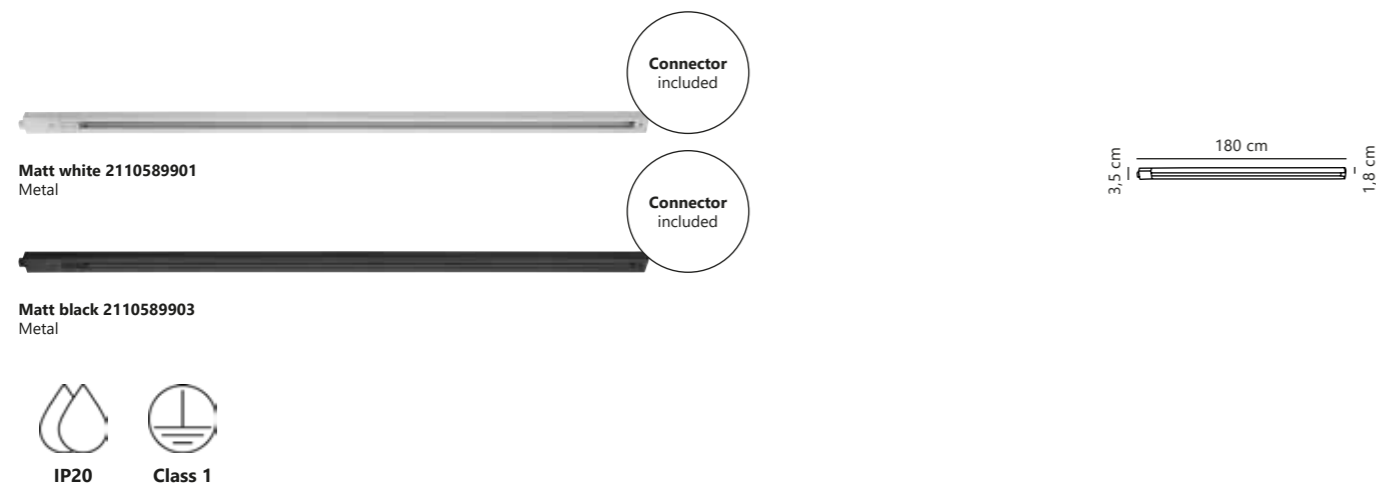

Link 1,8m Track Light

Measurements	Max. W	Masterbox
W: 3,5 cm, L: 180 cm, projection: 1,8 cm	690W	Qty. 3