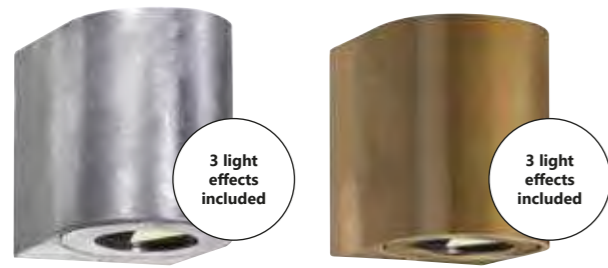

Canto 2 Wall designed by Bønnelycke MDD

Galvanized 49701031
Galvanized steel

Brass 49701035
Brass