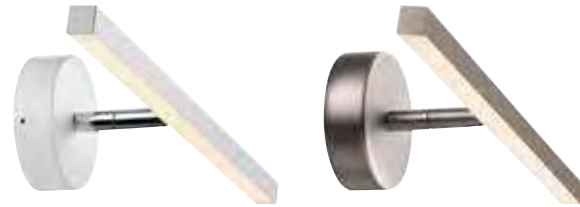

IP S13 40 Bathroom lighting designed by Bønnelycke MDD