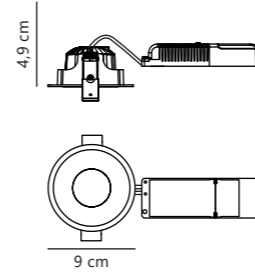

Albric Downlight