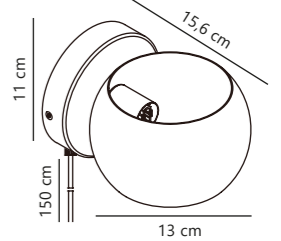

Belir series

Belir has a small, round design that is perfect above your kitchen counter or next to your sofa or bed. It casts a pleasant light both upwards and downwards, creating an elegant lighting effect on the wall.

Belir Wall

NEW White 2312201001 Metal
NEW Black 2312201003 Metal
NEW Brown 2312201018 Metal
NEW Dusty green 2312201023 Metal

Measurements	Dimmable	Cable info	Switch	Max. W	Masterbox
H: 11 cm, W: 15,6 cm, shade Ø: 13 cm	No, cannot be dimmed	White/Black Plastic Replaceable	On the cable	5W	Qty. 3

Cody Wall *designed by Says Who*

White 2112001001 Metal
Black 2112001003 Metal
Green 2112001023 Metal

Measurements	Dimmable	Cable info	Switch	Max. W	Masterbox
H: 42,9 cm, W: 20 cm, L: 20 cm, shade Ø: 6 cm, projection: 20 cm, tube Ø: 1,13 cm	No, cannot be dimmed	White/Black Plastic Not replaceable	On the fixture	15W	Qty. 3