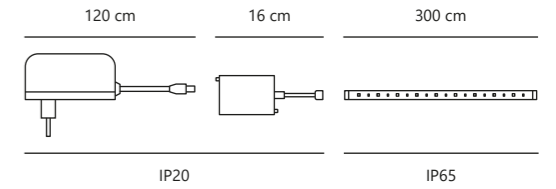

Smart LED Strip 3 meters

White 2210439901
Plastic

- Integrated LED
- Colour ambience
- 3000 kelvin
- IP65
- 270 lm
- Smart Dimmable
- Ra 80
- Class 3
- LED guarantee

Measurements	Dimmable	LED W	Standby W	Lifespan	Masterbox
H: 0,3 cm, L: 300 cm, D: 1 cm	Yes, has built-in dimmable light source with Nordlux Smart functionality	6W	<0,5W	35000 hours	Qty. 6