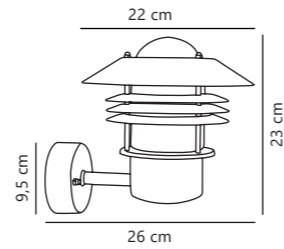

Measurements	Dimmable	Max. W	Masterbox
H: 23 cm, W: 22 cm, shade Ø: 22 cm, D: 26 cm, wall base: 9,5 cm	Yes, can be dimmed by choosing a dimmable bulb	60W	Qty. 3

Find the rest of the Vejers series in the Shade-on-shade section on page 480