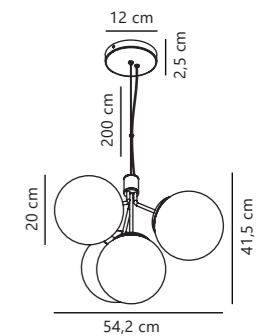

E27
(excl.)

IP20

Dimmable

200 cm

Class 2

Measurements	Dimmable	Cable info	Canopy info	Max. W	Masterbox
H: 41,5 cm, W: 54,2 cm, L: 54,2 cm, shade Ø: 20 cm	Yes, can be dimmed by choosing a dimmable bulb	Black/White Textile Not replaceable	Black/Brass Metal 12 x 2,5 cm	4x28W	Qty. 2