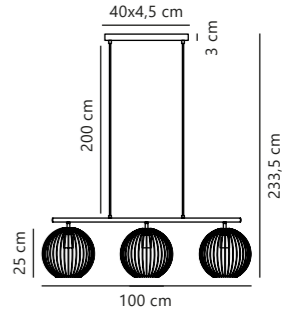

Measurements	Dimmable	Cable info	Canopy info	Max. W	Masterbox
H: 23,6 cm, L: 100,3 cm, shade Ø: 25 cm	Yes, can be dimmed by choosing a dimmable bulb	Black Textile Not replaceable	Black Metal 12,5 x 9,5 cm	3x60W	Qty. 2