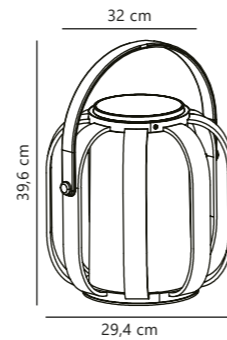

Measurements	Battery info	Sensor info	LED W	Lifespan	Masterbox
H: 28,7 cm, W: 29,4 cm, L: 32 cm, shade Ø: 29,4 cm	Type: Lithium-ion Lasting time: 300lm/4,5h Recharging time: 10 hours (by sunlight) 10 hours (by USB cable)	Type: Twilight	3,5W	30000 hours	Qty. 2