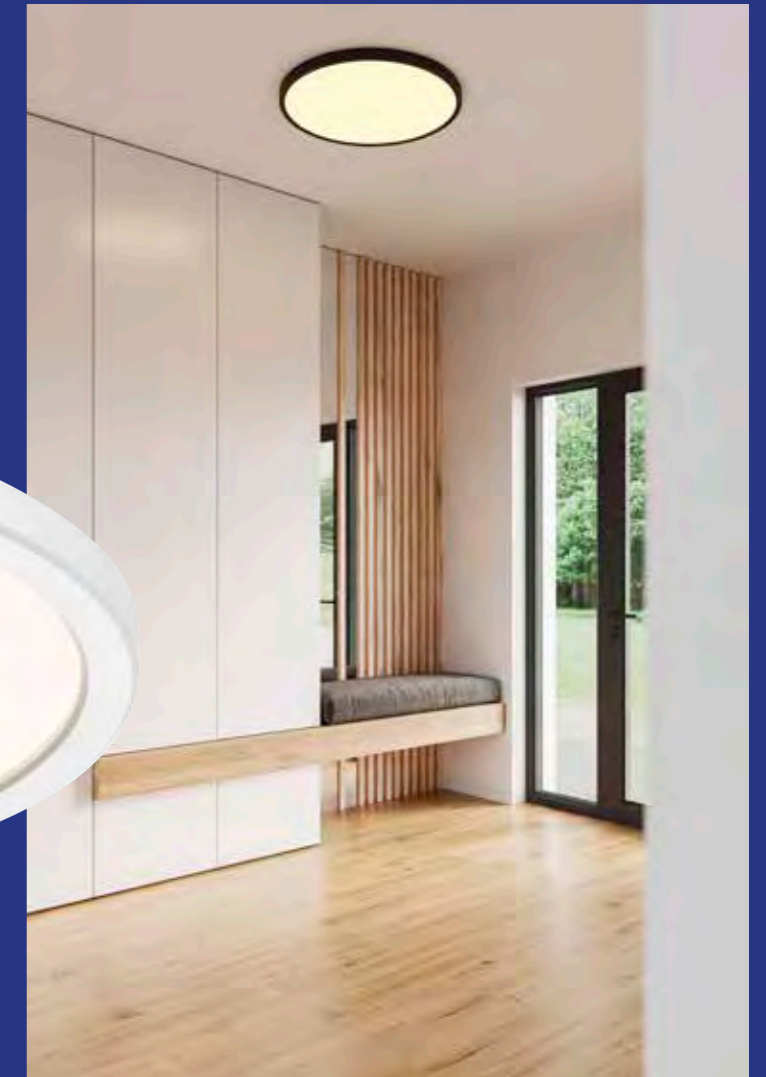

Oja Smart

Oja Smart is a universal ultra-flat ceiling light with an elegant backlight effect. Create the perfect ambience for your home by dimming the light and setting the colour temperature from cool to warm white with the Nordlux Smart app or the Nordlux Smart remote.