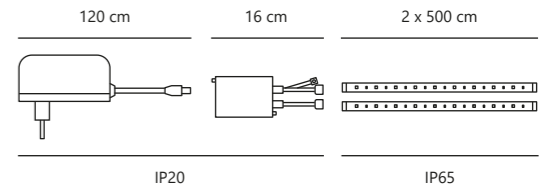

Smart LED Strip 2x5 meters

White 2210449901
Plastic

- Integrated LED
- Colour ambience
- 3000 kelvin
- IP65
- 630 lm
- Smart Dimmable
- Ra 80
- Class 3
- LED guarantee

Measurements	Dimmable	LED W	Standby W	Lifespan	Masterbox
H: 0,3 cm, L: 1000 cm, D: 1 cm	Yes, has built-in dimmable light source with Nordlux Smart functionality	16W	<0,5W	35000 hours	Qty. 6