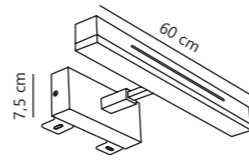

Otis 60 Wall