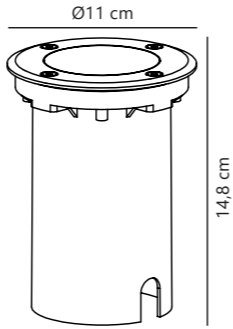

- GU10 (excl.)
- IP67
- Dimmable
- Class 1
- Parallel connection

Measurements	Dimmable	Max. W	Masterbox
H: 14,8 cm, W: 11 cm, L: 11 cm	Yes, can be dimmed by choosing a dimmable bulb	15W	Qty. 3