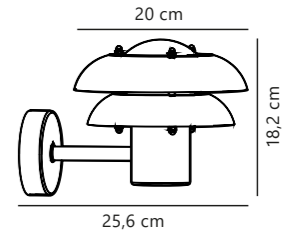

Measurements	Dimmable	Max. W	Masterbox
H: 18,2 cm, W: 20 cm, shade Ø: 20 cm, D: 25,6 cm, wall base: 9,8 cm	Yes, can be dimmed by choosing a dimmable bulb	12W	Qty. 3

Find the rest of the Kurnos series in the Shade-on-shade section on page 476