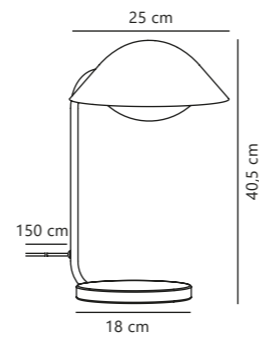

Freya Table designed by Says Who

Black 2213115003
Metal