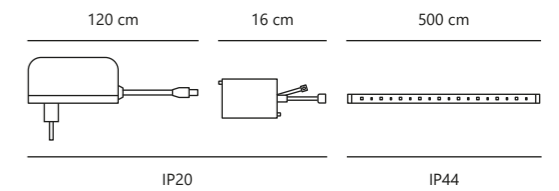

Measurements	Dimmable	Cable info	LED W	Lifespan	Masterbox
H: 0,15 cm, W: 1 cm, L: 500 cm	By remote	White Plastic	18W	35000 hours	Qty. 6