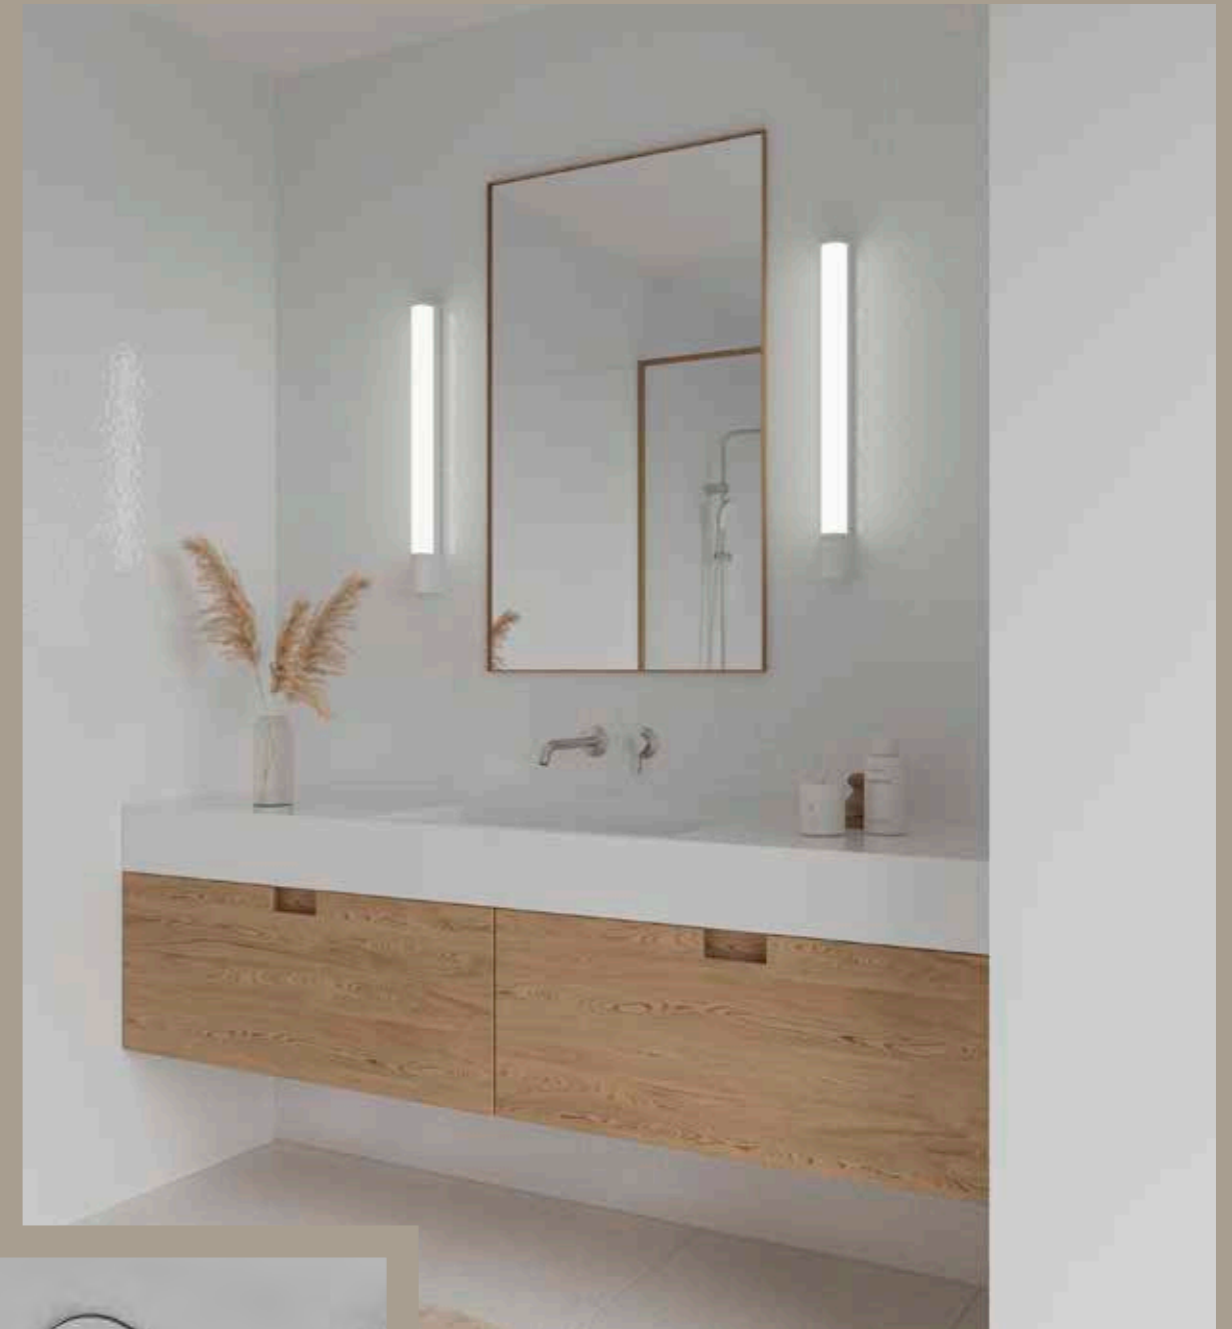

Malaika 68 Wall

NEW
White 2310221001
Aluminium

NEW
Black 2310221003
Aluminium

Measurements	Dimmable	Switch	LED W	Lifespan	Masterbox
H: 7 cm, W: 5,5 cm, L: 68,4 cm	No, cannot be dimmed	On the fixture	15W	20000 hours	Qty. 6

Malaika series

Malaika is the perfect light to place next to your bathroom mirror.

Malaika provides a practical light for shaving or getting ready and the built-in power outlet makes it easy to plug in a shaver, hair dryer or phone charger.