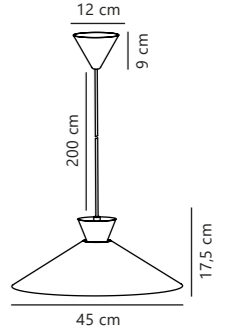

Dial 45 Pendant designed by Says Who

White 2213353001
Metal

NEW
Black 2213353003
Metal

Grey 2213353010
Metal

Yellow 2213353026
Metal

Measurements	Dimmable	Cable info	Canopy info	Max. W	Masterbox
H: 17,5 cm, W: 45 cm, L: 45 cm, shade Ø: 45 cm	Yes, can be dimmed by choosing a dimmable bulb	White/Black/Grey/Yellow Plastic Not replaceable	White/Matt black Plastic 12 x 9 cm	40W	Qty. 2