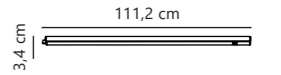

Renton 110 4000K Under-cabinet

White 2111046101
Plastic