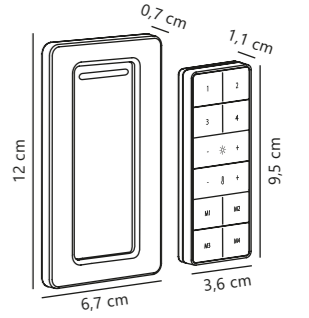

Measurements	Standby W	Masterbox
H: 6,7 cm, W: 1,46 cm, L: 12 cm	<0,5W	Qty. 6