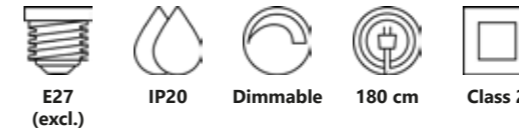

Measurements	Dimmable	Cable info	Canopy info	Max. W	Masterbox
H: 39 cm, shade Ø: 25 cm, shade H: 25 cm	Yes, can be dimmed by choosing a dimmable bulb	Clear Plastic Not replaceable	White Plastic 12,5 x 8,5 cm	25W	Qty. 3