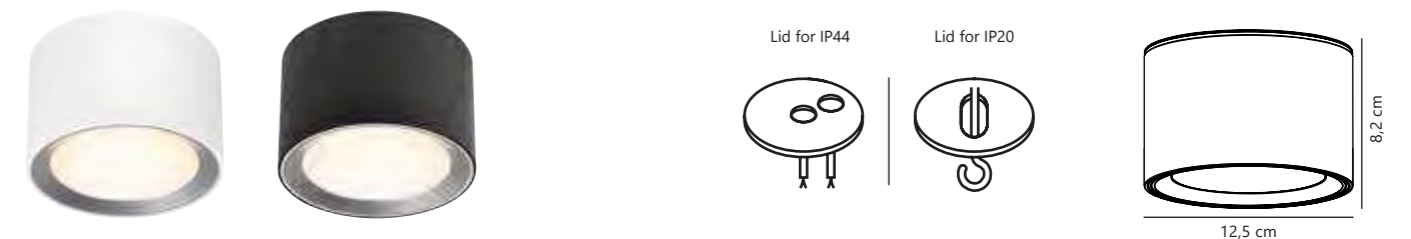

Measurements	Dimmable	LED W	Lifespan	Masterbox
H: 6 cm, projection: 6 cm, Ø: 10 cm	3-step Moodmaker™ Step 1 All on Step 2 Centre on 50% Step 3 Ring on	5,5W	20000 hours	Qty. 3

Landon 8 Ceiling

White 2110660101
Metal