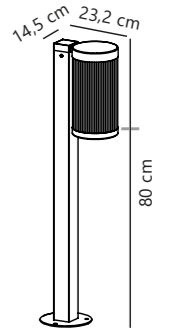

Only for sale in the UK

Coupar Garden designed by Says Who

White 2218088001
Aluminium

Black 2218088003
Aluminium

Sanded 2218088008
Aluminium

Item no. 22039931
Fits on garden base

Measurements	Dimmable	Max. W	Masterbox
H: 80 cm, W: 14,5 cm, shade Ø: 14,5 cm, tube: 5 cm, D: 23,2 cm	Yes, can be dimmed by choosing a dimmable bulb	25W	Qty. 3