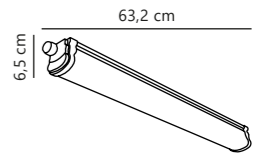

Oakland 60 Single Batten

White 47716101
Plastic

Measurements	Dimmable	LED W	Lifespan	Masterbox
H: 6,3 cm, W: 6,3 cm, L: 63,2 cm	No, cannot be dimmed	12W	25000 hours	Qty. 6

Oakland 60 Double Batten

White 47726101
Plastic