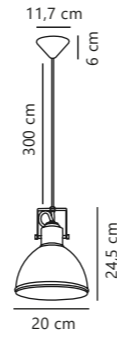

Arild Table

NEW
Black 2312305003
Metal/Glass

E14
(excl.)

IP20

Not
dimmable

150 cm

Class 2

Measurements	Dimmable	Cable info	Switch	Max. W	Masterbox
H: 45 cm, W: 26 cm, L: 26 cm, shade Ø: 9,3 cm, tube Ø: 1,15 cm	No, cannot be dimmed	Black Textile Not replaceable	On the cable	40W	Qty. 3

Arild Floor

NEW
Black 2312324003
Metal/Glass

E14
(excl.)

IP20

Not
dimmable

180 cm

Class 2

Measurements	Dimmable	Cable info	Switch	Max. W	Masterbox
H: 140 cm, W: 31 cm, L: 31 cm, shade Ø: 9,3 cm, tube Ø: 1,56 cm	No, cannot be dimmed	Black Textile Not replaceable	On the cable	40W	Qty. 3

Aslak Pendant

Black 46553003
Metal

Measurements	Dimmable	Cable info	Canopy info	Max. W	Masterbox
H: 24,5 cm, shade Ø: 20 cm, shade H: 24,5 cm	Yes, can be dimmed by choosing a dimmable bulb	Black Plastic Not replaceable	Black Plastic 11,7 x 6 cm	40W	Qty. 3