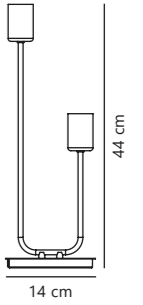

Measurements	Dimmable	Cable info	Switch	Max. W	Masterbox
H: 44 cm, shade Ø: 4,2 cm, tube Ø: 0,8 cm	No, cannot be dimmed	Black Plastic Not replaceable	On the cable	2x25W	Qty. 3