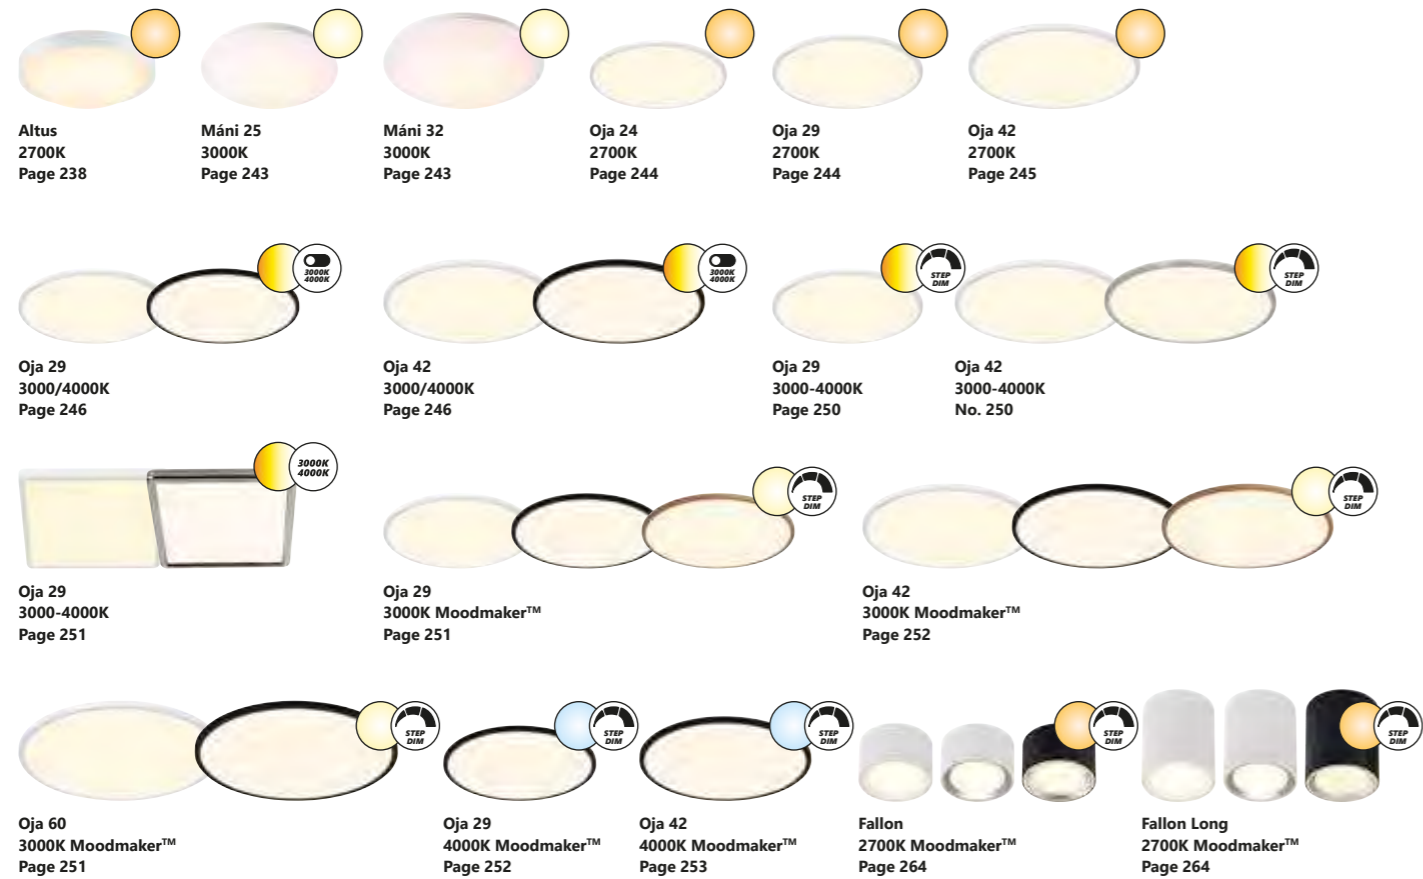

Integrated LED IP20

Altus 2700K Page 238
Máni 25 3000K Page 243
Máni 32 3000K Page 243
Oja 24 2700K Page 244
Oja 29 2700K Page 244
Oja 42 2700K Page 245
Oja 29 3000/4000K Page 246
Oja 42 3000/4000K Page 246
Oja 29 3000-4000K Page 250
Oja 42 3000-4000K No. 250
Oja 29 3000-4000K Page 251
Oja 29 3000K Moodmaker™ Page 251
Oja 42 3000K Moodmaker™ Page 252
Oja 60 3000K Moodmaker™ Page 251
Oja 29 4000K Moodmaker™ Page 252
Oja 42 4000K Moodmaker™ Page 253
Fallon 2700K Moodmaker™ Page 264
Fallon Long 2700K Moodmaker™ Page 264