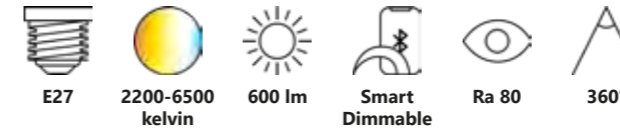

Measurements	Bulb type	Dimmable	Wattage	Voltage	Lifespan	Standby W	Masterbox
H: 10,4 cm, Ø: 6 cm	E27 LED	Yes, has built-in dimmable light source with Nordlux Smart functionality	4,7W	220-240 Volt	15000 hours	<0,5W	Qty. 5