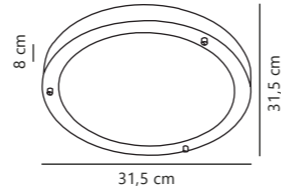

Measurements	Dimmable	Max. W	Masterbox
H: 8 cm, Ø: 31,5 cm	Yes, can be dimmed by choosing a dimmable bulb	2x40W	Qty. 3