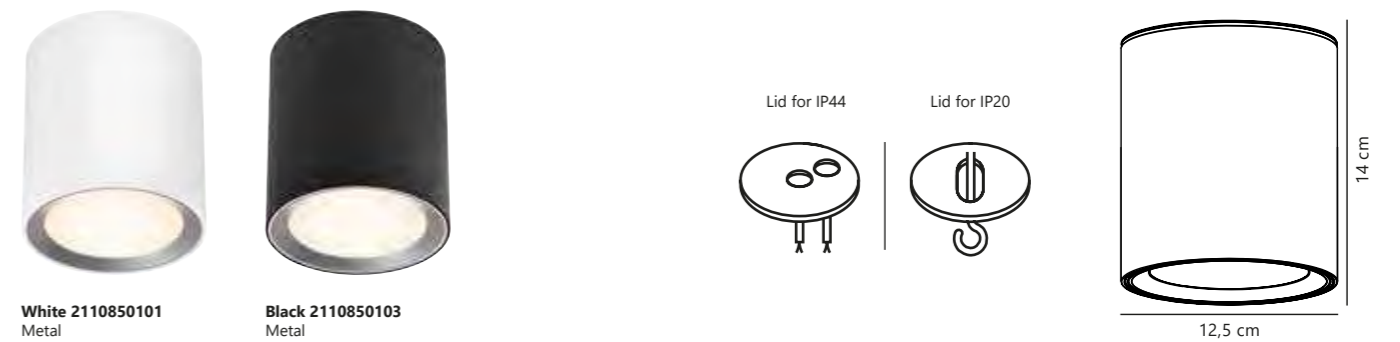

Landon Smart Long Ceiling