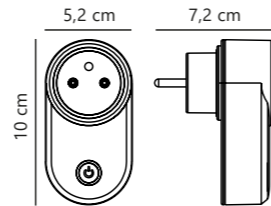

IP20

Class 2

Measurements	Standby W	Max. W	Lifespan	Masterbox
H: 7,2 cm, W: 5,2 cm, L: 10 cm, projection: 8,2 cm	<0,5W	2300W	25000 hours	Qty. 3