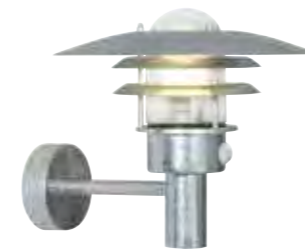

Lønstrup 32 Sensor Wall

Galvanized 71412031
Galvanized steel