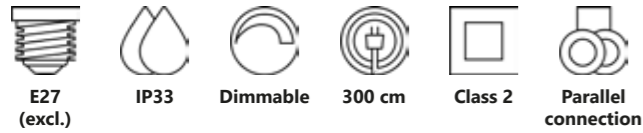

White 2218053001
Plastic

Black 2218053003
Plastic

Sanded 2218053008
Plastic

Measurements	Dimmable	Cable info	Canopy info	Max. W	Masterbox
H: 25 cm, W: 13 cm, L: 13 cm, shade Ø: 13 cm	Yes, can be dimmed by choosing a dimmable bulb	Black Rubber Not replaceable	White/Black/Sanded Metal 11 x 3,7 cm	25W	Qty. 3