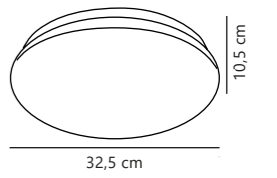

Máni 32 Ceiling