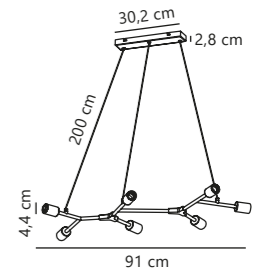

Measurements	Dimmable	Cable info	Canopy info	Max. W	Masterbox
H: 4,4 cm, W: 91 cm, L: 45 cm	Yes, can be dimmed by choosing a dimmable bulb	Black Plastic Not replaceable	Black Metal 30,2 x 9 x 2,8 cm	7x60W	Qty. 3