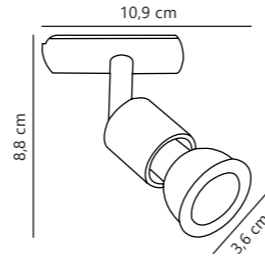

Frøya Link Track Light