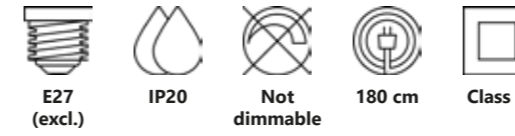

Measurements	Dimmable	Cable info	Switch	Max. W	Masterbox
H: 139,4 cm, shade Ø: 30 cm	No, cannot be dimmed	White Textile Not replaceable	On the cable	40W	Qty. 2