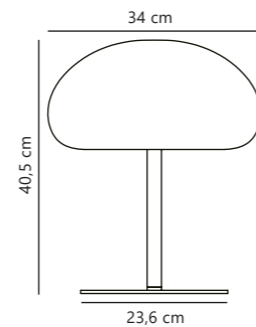

Measurements	Dimmable	Cable info	Battery info	LED W	Lifespan	Masterbox
H: 40,5 cm, W: 34 cm, L: 34 cm, Ø: 34 cm	3-step Moodmaker™ Step 1 450 lm Step 2 300 lm Step 3 100 lm	Black Plastic	Type: Lithium-ion Lasting time: 450lm/5h; 300lm/10h; 150lm/18h Recharging time: 8 hours	6,8W	30000 hours	Qty. 3