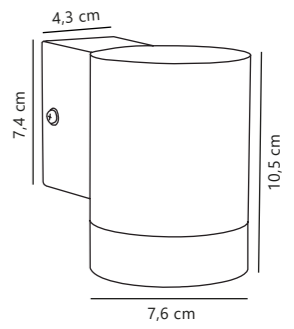

Measurements	Dimmable	Max. W	Masterbox
H: 10,5 cm, Ø: 7,6 cm, D: 12,5 cm, wall base: 4,3 x 7,4 cm	Yes, can be dimmed by choosing a dimmable bulb	35W	Qty. 3

Find the rest of the Tin series in the Seaside section on page 521