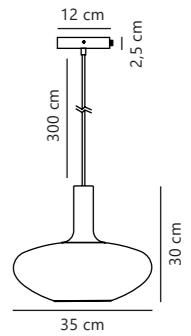

Measurements	Dimmable	Cable info	Canopy info	Max. W	Masterbox
H: 30 cm, shade Ø: 35 cm	Yes, can be dimmed by choosing a dimmable bulb	White/Black Textile Not replaceable	White/Black Metal 12 x 2,5 cm	60W	Qty. 3