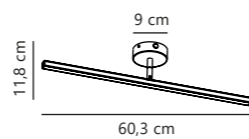

IP S13 60 Bathroom lighting designed by Bønnelycke MDD