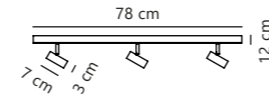

Omari 3-Spot