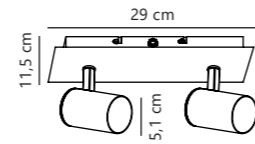

Frida 2-Spot

White 49810101
Metal

Measurements	Dimmable	Canopy info	Max. W	Masterbox
W: 8 cm, L: 29 cm, shade Ø: 5,1 cm, projection: 11,5 cm, wall base: 29 x 6 cm	Yes, can be dimmed by choosing a dimmable bulb	29 x 2,5 cm	2x35W	Qty. 3