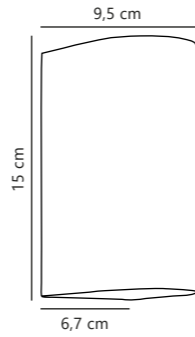

Measurements	Dimmable	LED W	Lifespan	Masterbox
H: 15 cm, W: 6,7 cm, D: 9,5 cm, wall base: 5,5 x 14 cm	No, cannot be dimmed	13,3W	20000 hours	Qty. 6

Asbol Round Wall

3 light effects included

Black 84971003
Aluminium