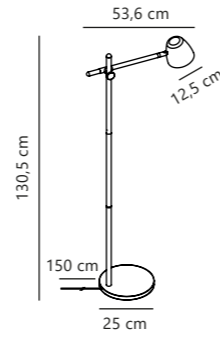

Measurements	Dimmable	Cable info	Switch	Max. W	Masterbox
H: 130,5 cm, W: 25 cm, L: 53,6 cm, shade Ø: 12,5 cm, tube Ø: 2,2 cm	No, cannot be dimmed	Black Textile Not replaceable	On the cable	35W	Qty. 2