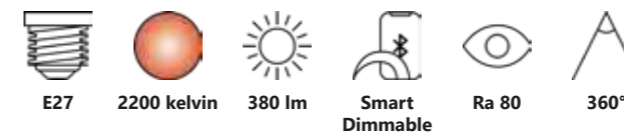

Measurements	Bulb type	Dimmable	Wattage	Voltage	Lifespan	Standby W	Masterbox
H: 26 cm, Ø: 20 cm	E27 LED	Yes, has built-in dimmable light source with Nordlux Smart functionality	4,7W	220-240 Volt	15000 hours	<0,5W	Qty. 3