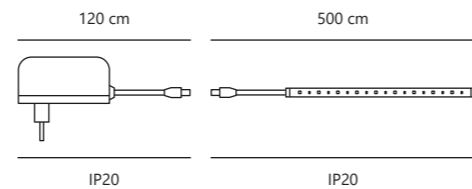

LED Strip White 2700K 5 meters