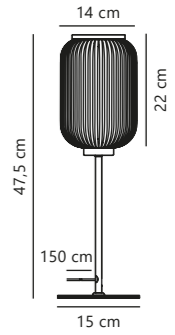

Measurements	Dimmable	Cable info	Switch	Max. W	Masterbox
H: 48 cm, W: 15 cm, L: 15 cm, shade Ø: 14 cm, tube Ø: 1,15 cm	No, cannot be dimmed	White Textile Not replaceable	On the cable	40W	Qty. 3