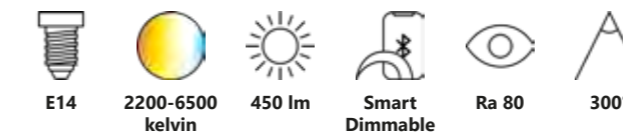

Smart E14 | C35 | 2200-6500 K | 450 lm

Measurements	Bulb type	Dimmable	Wattage	Voltage	Lifespan	Standby W	Masterbox
H: 10,8 cm, Ø: 3,5 cm	E14 LED	Yes, has built-in dimmable light source with Nordlux Smart functionality	4,9W	220-240 Volt	15000 hours	<0,5W	Qty. 6