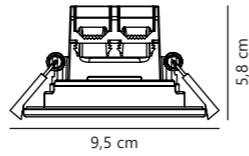

Alec Downlight

White 2110350101
Plastic

Black 2110350103
Plastic

- Integrated LED
- 3000 kelvin
- IP44
- 480 lm
- Moodmaker
- Ra 80
- 36°
- Class 2
- Parallel connection
- LED guarantee

Measurements	Built-in info	Dimmable	LED W	Lifespan	Masterbox
H: 5,8 cm, Ø: 9,5 cm	Cutout Ø: 7,3-8,3 cm Built-in height: 6,8 cm	3-step Moodmaker™ Step 1 All on Step 2 Centre on 50% Step 3 Ring on	6,1W	20000 hours	Qty. 3