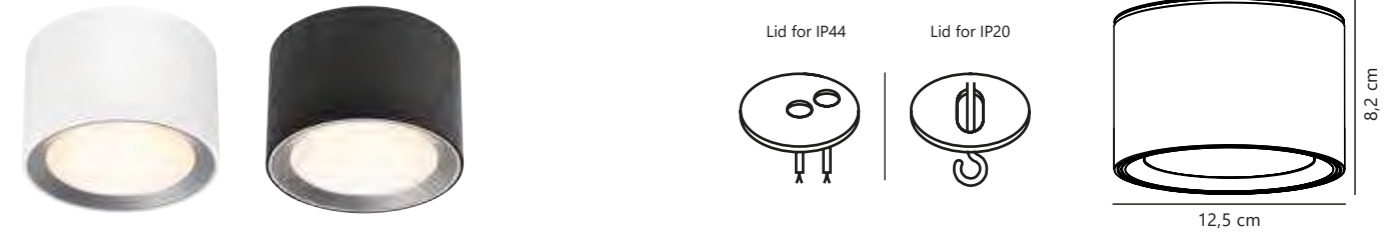

Landon Smart Ceiling

White 2110840101
Metal

Black 2110840103
Metal