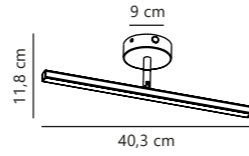

IP S13 40 Bathroom lighting designed by Bønnelycke MDD