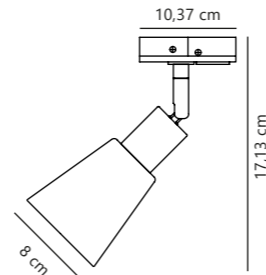

Measurements	Dimmable	Max. W	Masterbox
H: 17,13 cm, W: 10,37 cm, L: 8 cm, shade Ø: 8 cm	Yes, can be dimmed by choosing a dimmable bulb	50W	Qty. 3