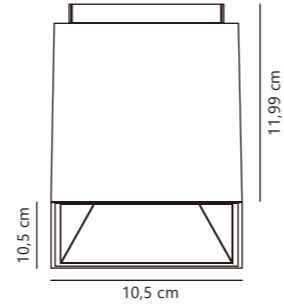

Measurements	Dimmable	Max. W	Masterbox
H: 11,99 cm, W: 10,5 cm, L: 10,5 cm	Yes, can be dimmed by choosing a dimmable bulb	50W	Qty. 3