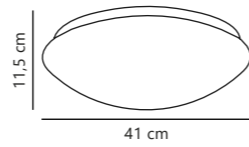

Ask 41 Ceiling

White 45396001
Metal

- Integrated LED
- 3000 kelvin
- IP44
- 3000 lm
- Not dimmable
- Ra 80
- 120°
- Class 1
- Parallel connection
- 5 year LED guarantee

Measurements	Dimmable	LED W	Lifespan	Masterbox
H: 11,5 cm, Ø: 41 cm	No, cannot be dimmed	36W	30000 hours	Qty. 3