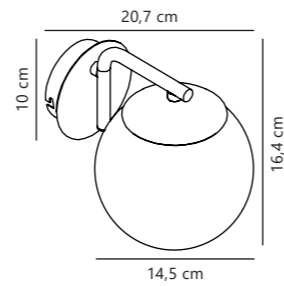

Grant Table

Measurements	Dimmable	Cable info	Switch	Max. W	Masterbox
H: 41 cm, shade Ø: 14,5 cm	No, cannot be dimmed	Black/White Plastic Not replaceable	On the cable	40W	Qty. 3

Grant Wall

Measurements	Dimmable	Cable info	Switch	Max. W	Masterbox
H: 16,4cm, shade Ø: 14,5cm, projection: 20,7 cm, wall base: Ø 10 cm	No, cannot be dimmed	Black/White Plastic Replaceable	On the cable	40W	Qty. 3

Hollywood Pendant

Measurements	Dimmable	Cable info	Canopy info	Max. W	Masterbox
shade Ø: 10,8 cm, shade H: 17,7 cm	Yes, can be dimmed by choosing a dimmable bulb	Black Textile Not replaceable	Black Plastic 11 x 7 cm	60W	Qty. 3

Hollywood Table

Measurements	Dimmable	Cable info	Switch	Max. W	Masterbox
H: 12,8 cm, Ø: 10,8 cm	No, cannot be dimmed	Black Textile Not replaceable	On the cable	60W	Qty. 3