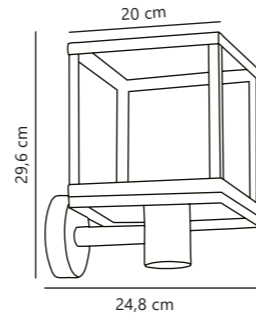

Measurements	Dimmable	Max. W	Masterbox
H: 29,6 cm, W: 20 cm, D: 24,8 cm	Yes, can be dimmed by choosing a dimmable bulb	40W	Qty. 3

Elm Double Wall

Black 45331003
Aluminium

Measurements	Dimmable	Max. W	Masterbox
H: 23,4 cm, W: 9 cm, D: 13 cm	Yes, can be dimmed by choosing a dimmable bulb	2x20W	Qty. 3