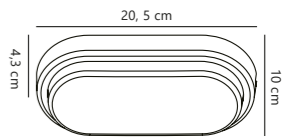

Cuba Outdoor Bright Round Wall

White 2019171001
Plastic

Measurements	Dimmable	LED W	Lifespan	Masterbox
W: 17,5 cm, shade Ø: 16,3 cm, Ø: 17,5 cm, D: 4,3 cm	No, cannot be dimmed	13,89W	30000 hours	Qty. 3

Cuba Outdoor Bright Oval Wall