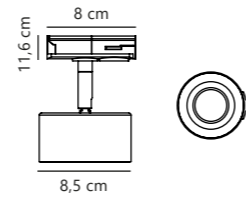

Measurements	Dimmable	LED W	Lifespan	Masterbox
H: 10,5 cm, shade Ø: 8,5 cm	3-step Moodmaker™ Step 1 All on Step 2 Centre on Step 3 Ring on	4W	25000 hours	Qty. 6