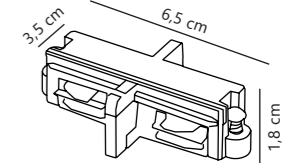

IP20

Class 1

Measurements	Max. W	Masterbox
W: 3,5 cm, L: 6,5 cm, projection: 1,8 cm	690W	Qty. 6