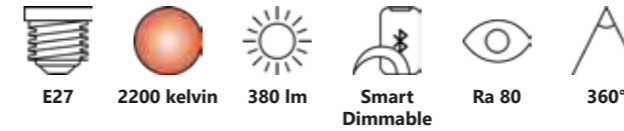

Measurements	Bulb type	Dimmable	Wattage	Voltage	Lifespan	Standby W	Masterbox
H: 13,7 cm, Ø: 9,5 cm	E27 LED	Yes, has built-in dimmable light source with Nordlux Smart functionality	4,7W	220-240 Volt	15000 hours	<0,5W	Qty. 3