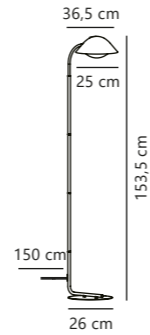

Measurements	Dimmable	Cable info	Switch	Max. W	Masterbox
H: 153 cm, W: 38 cm, L: 38 cm, shade Ø: 25 cm, tube Ø: 1,55 cm	No, cannot be dimmed	Black Plastic Not replaceable	On the cable	40W	Qty. 2