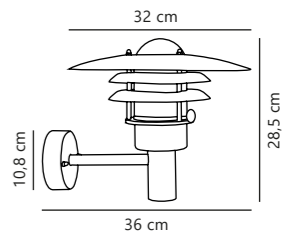

Measurements	Dimmable	Sensor info	Max. W	Masterbox
H: 28,5 cm, W: 36 cm, shade Ø: 32 cm, D: 36 cm, wall base: 10,8 cm	No, cannot be dimmed	Type: Motion & Twilight Angle: 100° Range: 0-8 m	60W	Qty. 3

Find the rest of the Lønstrup series in the Shade-on-shade section on page 482