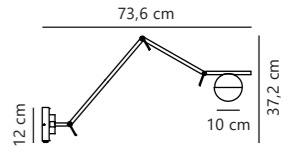

Contina Wall designed by Says Who

Black 2010971003
Metal

Brass 2010971035
Metal

- G9 (excl.)**
- IP20**
- Not dimmable**
- 165°**
- 150 cm**
- Class 2**

Measurements	Dimmable	Cable info	Switch	Max. W	Masterbox
H: 37,2 cm, W: 12,5 cm, L: 73,6 cm, shade Ø: 10 cm	No, cannot be dimmed	Black/White Textile Replaceable	On the cable	5W	Qty. 3