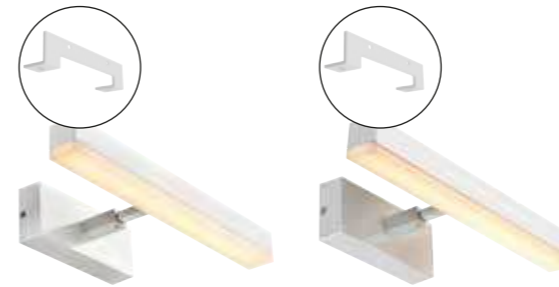

Otis 40 Wall

White 2015401001
Aluminium

Chrome 2015401033
Aluminium