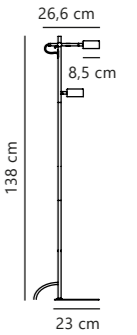

Clyde Floor