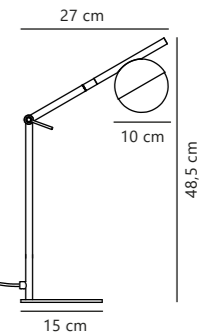

Contina 3-Pendant designed by Says Who

Black 2010953003
Metal

Brass 2010953035
Metal

- G9 (excl.)**
- IP20**
- Dimmable**
- 200 cm**
- Class 2**

Measurements	Dimmable	Cable info	Canopy info	Max. W	Masterbox
H: 41,3 cm, W: 10 cm, L: 90 cm, shade Ø: 10 cm	Yes, can be dimmed by choosing a dimmable bulb	Black/White Textile	Black/Brass Metal 40 x 5 x 2,5 cm	3x5W	Qty. 2

Contina Table designed by Says Who

Black 2010985003
Metal

Brass 2010985035
Metal

- G9 (excl.)**
- IP20**
- Not dimmable**
- 130°**
- 150 cm**
- Class 2**

Measurements	Dimmable	Cable info	Switch	Max. W	Masterbox
H: 48,5 cm, W: 15 cm, L: 27 cm, shade Ø: 10 cm, tube Ø: 1,25 cm	No, cannot be dimmed	Black/White Textile Not replaceable	On the cable	5W	Qty. 3