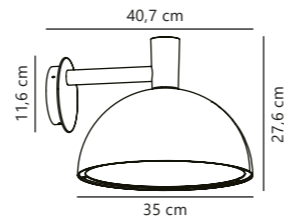

Measurements	Dimmable	Max. W	Masterbox
H: 27,6 cm, shade Ø: 35 cm, D: 40,7 cm	Yes, can be dimmed by choosing a dimmable bulb	20W	Qty. 2

Find the rest of the Arki series in the Minimalistic section on page 473