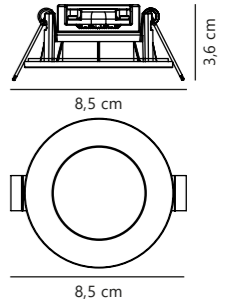

- Integrated LED
- 2700 kelvin
- IP65
- 345 lm
- Not dimmable
- Ra 80
- 110°
- Class 2
- Parallel connection
- LED guarantee

Measurements	Built-in info	Dimmable	LED W	Lifespan	Masterbox
H: 3,6 cm, Ø: 8,5 cm	Cutout Ø: 6,8-7,4 cm Built-in height: 4,6 cm	No, cannot be dimmed	4,5W	20000 hours	Qty. 3