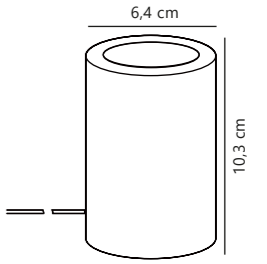

Siv Marble Table