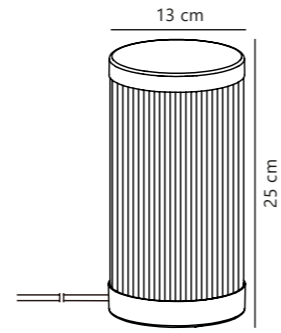

Coupar Table designed by Says Who

White 2218075001
Plastic

Black 2218075003
Plastic

Sanded 2218075008
Plastic

Measurements	Dimmable	Cable info	Max. W	Masterbox
H: 25 cm, W: 13 cm, L: 13 cm, shade Ø: 13 cm	No, cannot be dimmed	Black Rubber Not replaceable	25W	Qty. 3