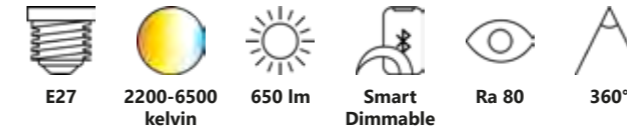

Measurements	Bulb type	Dimmable	Wattage	Voltage	Lifespan	Standby W	Masterbox
H: 13,7 cm, Ø: 9,5 cm	E27 LED	Yes, has built-in dimmable light source with Nordlux Smart functionality	4,7W	220-240 Volt	15000 hours	<0,5W	Qty. 6