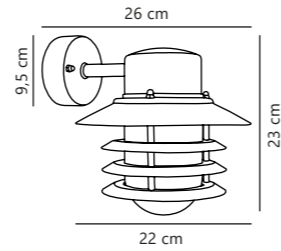

Vejers Down Wall

Galvanized 74461031
Galvanized steel

Measurements	Dimmable	Max. W	Masterbox
H: 23 cm, W: 22 cm, shade Ø: 22 cm, D: 26 cm, wall base: 9,5 cm	Yes, can be dimmed by choosing a dimmable bulb	60W	Qty. 3