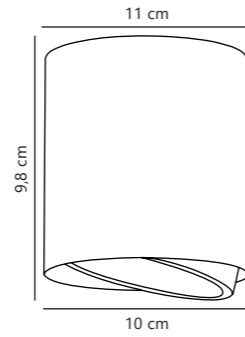

Measurements	Dimmable	Max. W	Masterbox
projection: 11 cm, Ø: 10 cm, wall base: Ø 9,8 cm	Yes, can be dimmed by choosing a dimmable bulb	6W LED	Qty. 3