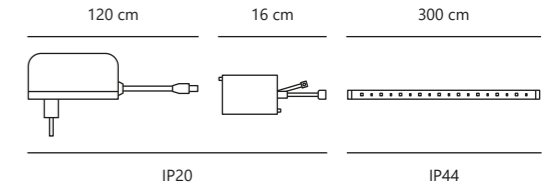

Measurements	Dimmable	Cable info	LED W	Lifespan	Masterbox
H: 0,15 cm, W: 0,8 cm, L: 500 cm	By remote	White Plastic	15W	35000 hours	Qty. 6

LED Strip Music 3 meters

EXEMPT

White 2210399901
Plastic

Measurements	Dimmable	Cable info	LED W	Lifespan	Masterbox
H: 0,15 cm, W: 1 cm, L: 300 cm	By remote	White Plastic	14W	35000 hours	Qty. 6