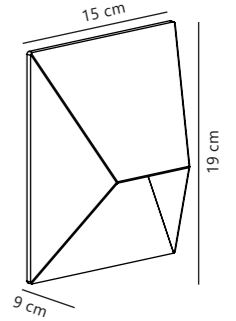

Measurements	Dimmable	Max. W	Masterbox
H: 19 cm, W: 15 cm, D: 9 cm	Yes, can be dimmed by choosing a dimmable bulb	25W	Qty. 3

Find the rest of the Pontio series in the Seaside section on page 516