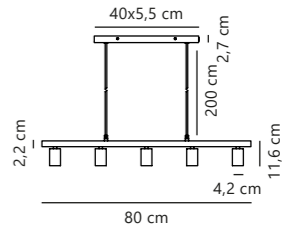

Measurements	Dimmable	Cable info	Canopy info	Max. W	Masterbox
H: 11,5 cm, W: 80 cm, L: 80 cm	Yes, can be dimmed by choosing a dimmable bulb	Black Plastic Not replaceable	Black/Brass Metal 40 x 2,7 cm	5x25W	Qty. 3