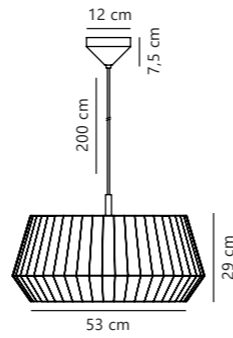

Measurements	Dimmable	Cable info	Canopy info	Max. W	Masterbox
H: 29 cm, W: 53 cm, L: 53 cm, shade Ø: 53 cm	Yes, can be dimmed by choosing a dimmable bulb	Black Plastic Not replaceable	Black Metal 12 x 7,5 cm	60W	Qty. 2