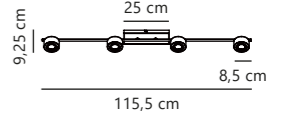

Clyde 4 -Spot