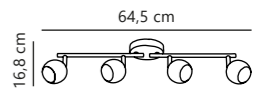

Chicago 4-Spot