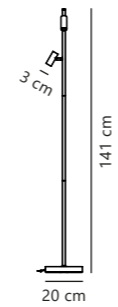

Omari Floor

Measurements	Dimmable	Cable info	Switch	LED W	Lifespan	Masterbox
H: 141 cm, W: 20 cm, L: 20,6 cm, shade Ø: 3 cm, tube Ø: 1,55 cm	Touch	White/Black Plastic Not replaceable	On the fixture	2x6,4W	25000 hours	Qty. 2