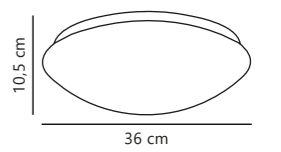

Ask 36 Ceiling

White 45376001
Metal

- Integrated LED
- 3000 kelvin
- IP44
- 1450 lm
- Not dimmable
- Ra 80
- 120°
- Class 1
- Parallel connection
- 5 year LED guarantee

Measurements	Dimmable	LED W	Lifespan	Masterbox
shade Ø: 36 cm	No, cannot be dimmed	16W	30000 hours	Qty. 3