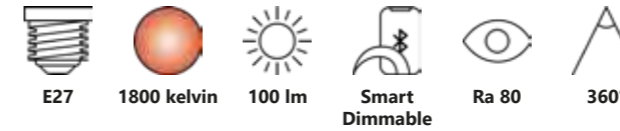

Measurements	Bulb type	Dimmable	Wattage	Voltage	Lifespan	Standby W	Masterbox
H: 13,7 cm, Ø: 9,5 cm	E27 LED	Yes, has built-in dimmable light source with Nordlux Smart functionality	4,7W	220-240 Volt	15000 hours	<0,5W	Qty. 3