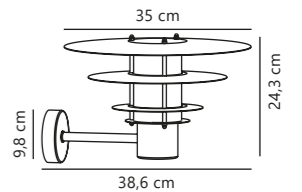

Bastia 35 Wall