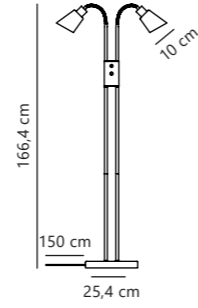

Measurements	Dimmable	Cable info	Switch	Max. W	Masterbox
H: 166,4 cm, W: 25,4 cm, L: 25,4 cm, shade Ø: 10 cm, tube Ø: 1,53 cm	No, cannot be dimmed	Black Plastic Not replaceable	On the fixture	2x25W	Qty. 2