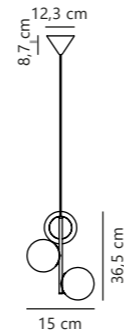

Measurements	Dimmable	Cable info	Canopy info	Max. W	Masterbox
H: 36,5 cm, W: 32 cm, shade Ø: 15 cm	Yes, can be dimmed by choosing a dimmable bulb	Black Textile Not replaceable	Black Plastic 12,3 x 8,7 cm	3x40W	Qty. 2