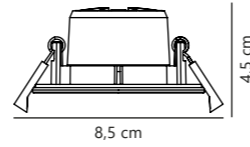

Mahi Downlight

White 2015430101
Plastic

Black 2015430103
Plastic

Brushed Nickel 2015430155
Plastic

Integrated LED

3000 kelvin

IP65

621 lm

Moodmaker

Ra 80

100°

Class 2

5 LED guarantee

Measurements	Built-in info	Dimmable	LED W	Lifespan	Masterbox
H: 4,5 cm, Ø: 8,5 cm	Cutout Ø: 7,2 cm Built-in height: 5,5 cm	3-step Moodmaker™ Step 1 100% Step 2 50% Step 3 20%	8,5W	20000 hours	Qty. 3