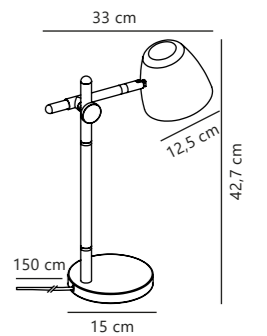

Measurements	Dimmable	Cable info	Switch	Max. W	Masterbox
H: 42,7 cm, W: 15 cm, L: 33 cm, shade Ø: 12,5 cm, tube Ø: 1,9 cm	No, cannot be dimmed	Black Textile Not replaceable	On the cable	35W	Qty. 2