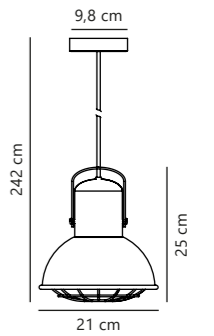

Porter 21 Pendant designed by Says Who