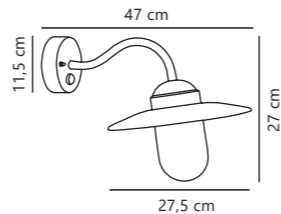

Measurements	Dimmable	Sensor info	Max. W	Masterbox
H: 27 cm, W: 27,5 cm, shade Ø: 27,5 cm, D: 47 cm, wall base: 11,5 cm	No, cannot be dimmed	Type: Motion & Twilight Angle: 100° Range: 0-8 m	60W	Qty. 3

Find the rest of the Luxembourg series in the Shade-on-shade section on page 479