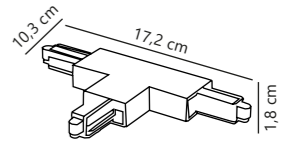

Measurements	Max. W	Masterbox
H: 1,8 cm, W: 10,3 cm, L: 17,2 cm	660W	Qty. 6