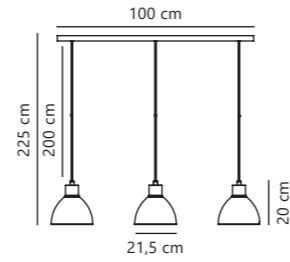

Pop 3-Pendant designed by Sebastian Holmbäck