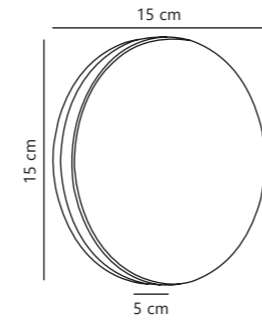

Measurements	Dimmable	LED W	Lifespan	Masterbox
W: 15 cm, L: 15 cm, shade Ø: 15 cm, D: 5 cm	No, cannot be dimmed	7,2W	20000 hours	Qty. 3