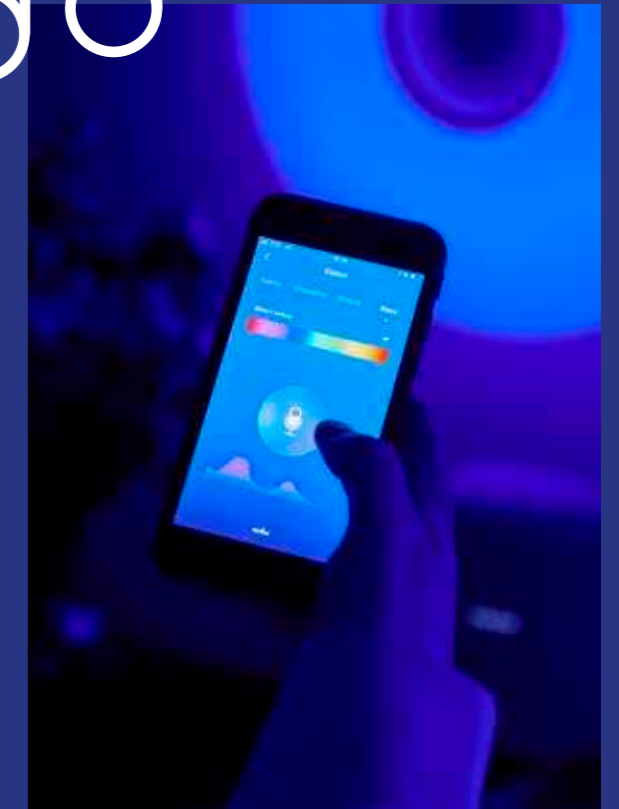

Liva Smart Colour Ceiling

NEW
White 2110826101
Plastic

NEW
Black 2110826103
Plastic

Measurements	Dimmable	LED W	Standby W	Lifespan	Masterbox
H: 3,2 cm, projection: 3,2 cm, Ø: 36 cm	Yes, has built-in dimmable light source with Nordlux Smart functionality	21W	<0,5W	25000 hours	Qty. 3