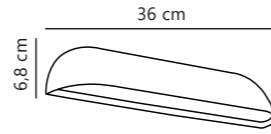

Front 36 Wall

designed by Holmbäck Nordentoft

White 84091001
Metal

Black 84091003
Metal

- Integrated LED
- 3000 kelvin
- IP44
- 850 lm
- Not dimmable
- Ra 80
- Class 1
- Parallel connection
- LED guarantee

Measurements	Dimmable	LED W	Lifespan	Masterbox
H: 6,8 cm, W: 36 cm, D: 6,8 cm	No, cannot be dimmed	13,9W	25000 hours	Qty. 3