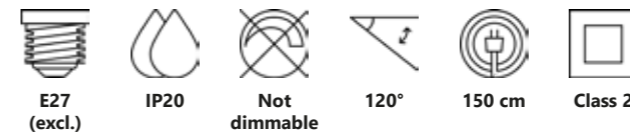

Measurements	Dimmable	Cable info	Switch	Max. W	Masterbox
H: 46,5 cm, W: 29,5 cm, L: 29,5 cm, shade Ø: 12,5 cm, tube Ø: 43 cm	No, cannot be dimmed	Black/White Textile Not replaceable	On the cable	25W	Qty. 3