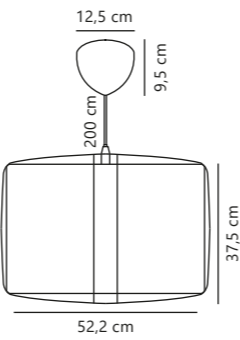

Measurements	Dimmable	Cable info	Canopy info	Max. W	Masterbox
H: 37,5 cm, W: 52,2 cm, L: 52,2 cm, shade Ø: 50 cm	Yes, can be dimmed by choosing a dimmable bulb	Black Plastic Not replaceable	Black Polycarbonate 12,5 x 9,5 cm	60W	Qty. 3