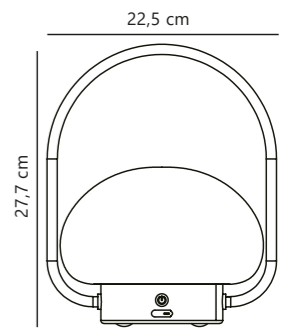

Measurements	Dimmable	Cable info	Battery info	LED W	Lifespan	Masterbox
H: 27,7 cm, W: 22,5 cm, L: 20 cm, Ø: 22,5 cm	3-step Moodmaker™ Step 1 300 lm Step 2 200 lm Step 3 100 lm	Black Plastic	Type: Lithium-ion Lasting time: 300lm/5h; 200lm/10h; 100lm/18h Recharging time: 6 hours	4,8W	30000 hours	Qty. 3