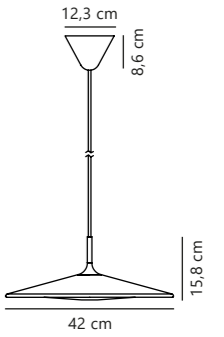

Measurements	Dimmable	Cable info	Canopy info	LED W	Lifespan	Masterbox
shade Ø: 42 cm, shade H: 15,8 cm	3-step Moodmaker™ Step 1 1010 lm Step 2 562 lm Step 3 213 lm	Black Textile Not replaceable	Black Plastic 12,3 x 8,6 cm	17,5W	30000 hours	Qty. 3