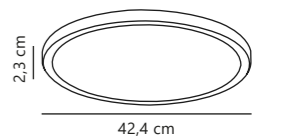

Oja 42 IP20 2700K Ceiling