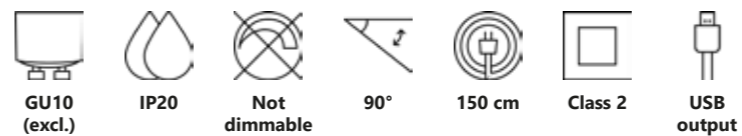

White 2112001001 Metal
Black 2112001003 Metal
Green 2112001023 Metal