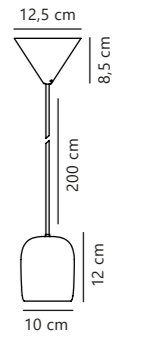

Notti 10 Pendant designed by Says Who

Black 2213073003
Metal

Grey 2213073010
Metal

Green 2213073023
Metal

Terracotta 2213073059
Metal

Measurements	Dimmable	Cable info	Canopy info	Max. W	Masterbox
H: 12 cm, W: 10 cm, L: 10 cm, shade Ø: 10 cm	Yes, can be dimmed by choosing a dimmable bulb	Black Plastic Not replaceable	Black Plastic 12 x 8,5 cm	25W	Qty. 6