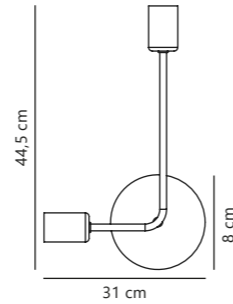

Measurements	Dimmable	Cable info	Switch	Max. W	Masterbox
H: 36,18 cm, W: 22,15 cm, L: 22,15 cm, shade Ø: 4 cm, projection: 10 cm, tube Ø: 0,93 cm, wall base: Ø 8 cm	No, cannot be dimmed	Black Plastic Replaceable	On the cable	2x25W	Qty. 3