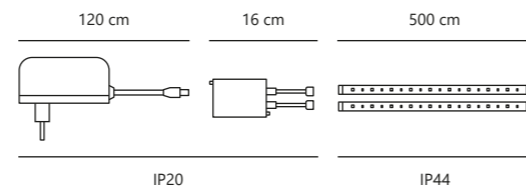

Measurements	Dimmable	Cable info	LED W	Lifespan	Masterbox
H: 0,15 cm, W: 0,8 cm, L: 1000 cm	By remote	White Plastic	32W	35000 hours	Qty. 6