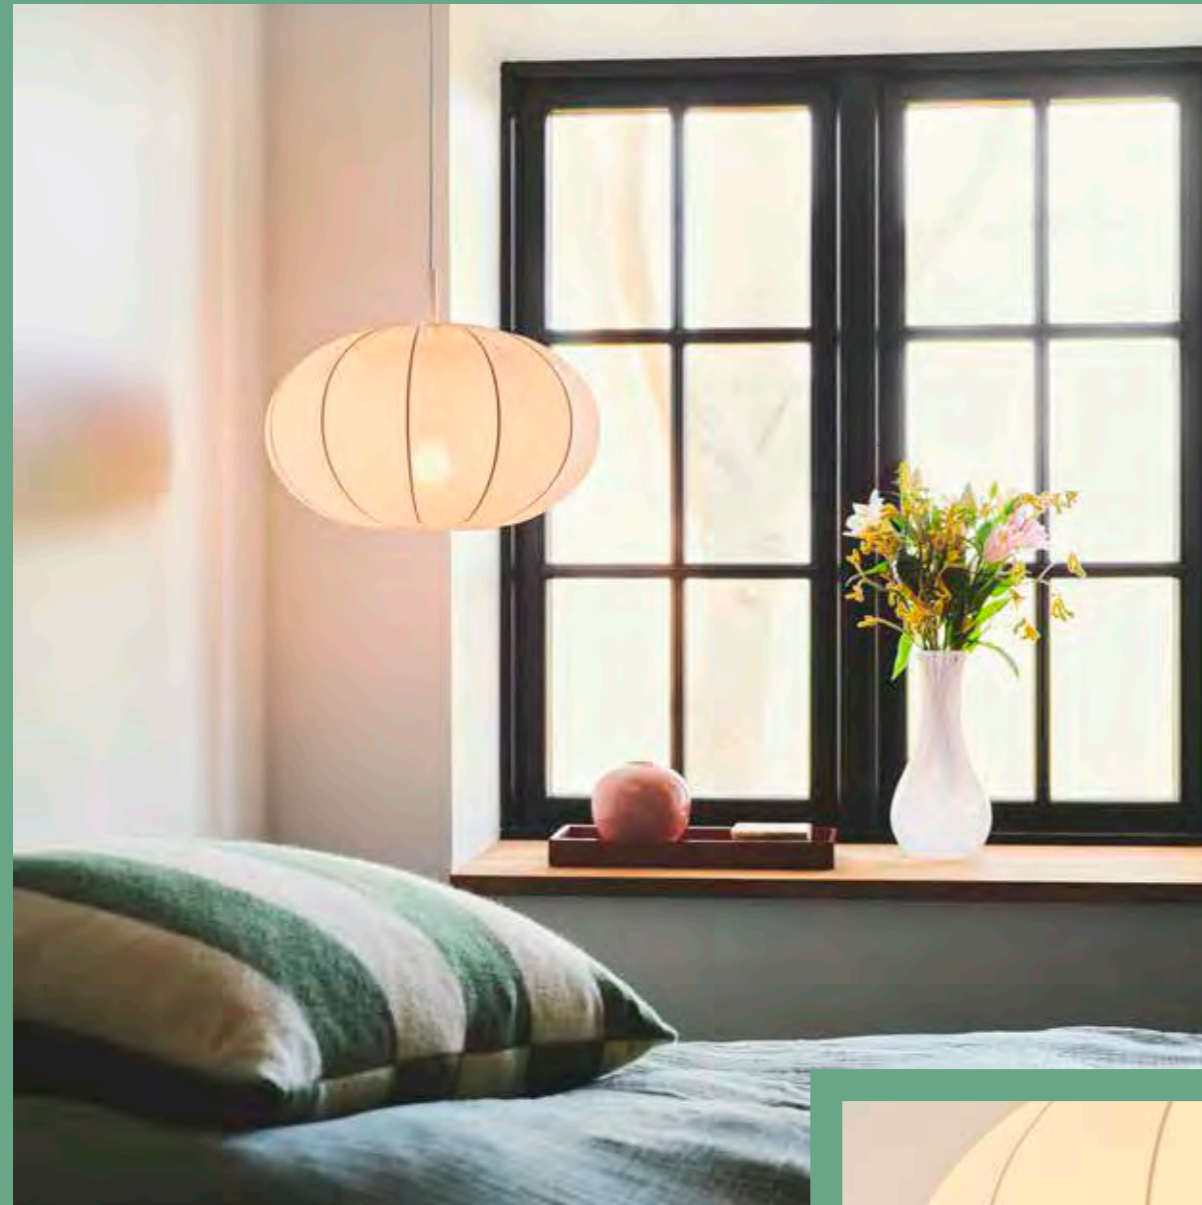

Aeron series

Aeron has an airy design and a soft shade of fabric that provides a uniform and pleasant light – perfect for creating a cosy ambience in the bedroom.

The lamp is easy to assemble with wires and built-in tie-string.