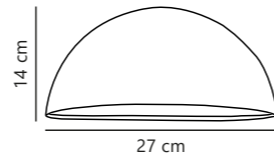

Measurements	Dimmable	Max. W	Masterbox
H: 14 cm, W: 27 cm, D: 14,5 cm	Yes, can be dimmed by choosing a dimmable bulb	60W	Qty. 3

Find the rest of the Scorpius series in the Minimalistic section on page 462