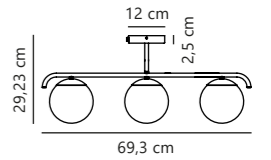

Measurements	Dimmable	Canopy info	Max. W	Masterbox
H: 29,23 cm, W: 14,5 cm, L: 69,3 cm, shade Ø: 14,5 cm	Yes, can be dimmed by choosing a dimmable bulb	Black/Brass Metal 12 x 2,5 cm	3x25W	Qty. 3