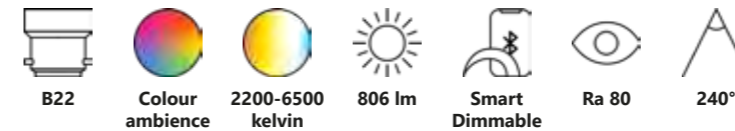

Measurements	Bulb type	Dimmable	Wattage	Voltage	Lifespan	Standby W	Masterbox
H: 10,8 cm, Ø: 6 cm	B22 LED	Yes, has built-in dimmable light source with Nordlux Smart functionality	8W	220-240 Volt	15000 hours	<0,5W	Qty. 6