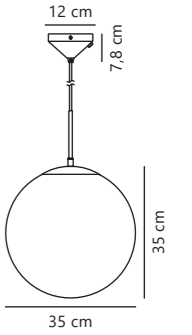

Measurements	Dimmable	Cable info	Canopy info	Max. W	Masterbox
W: 35 cm, L: 35 cm, shade Ø: 35 cm, shade H: 35 cm	Yes, can be dimmed by choosing a dimmable bulb	White Plastic Not replaceable	Brass Metal 12 x 7,8 cm	25W	Qty. 2