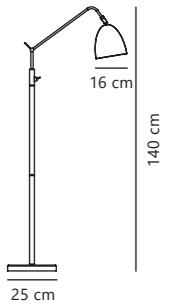

Measurements	Dimmable	Cable info	Switch	Max. W	Masterbox
H: 140 cm, shade Ø: 16 cm	No, cannot be dimmed	White/Black Plastic Not replaceable	On the fixture	15W	Qty. 2