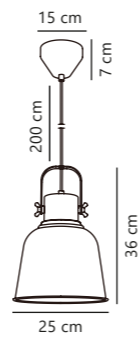

Adrian 16 Pendant

Anthracite 48783003
Metal

Measurements	Dimmable	Cable info	Canopy info	Max. W	Masterbox
H: 24 cm, W: 16 cm, L: 16 cm, shade Ø: 16 cm, shade H: 22 cm	Yes, can be dimmed by choosing a dimmable bulb	Black/White Textile Not replaceable	Black Metal 12 x 7 cm	25W	Qty. 6

Adrian 25 Pendant

Anthracite 48793003
Metal

Measurements	Dimmable	Cable info	Canopy info	Max. W	Masterbox
H: 36 cm, W: 25 cm, L: 25 cm, shade Ø: 25 cm, shade H: 28 cm	Yes, can be dimmed by choosing a dimmable bulb	Black/White Textile Not replaceable	Black Metal 12 x 7 cm	40W	Qty. 3