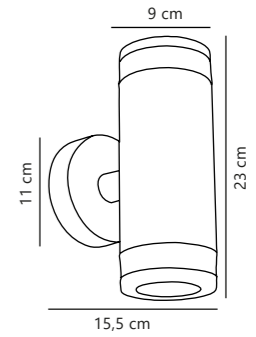

- **GU10 (excl.)**
- **IP44**
- **Dimmable**
- **Class 1**
- **Parallel connection**

Measurements	Dimmable	Max. W	Masterbox
H: 23,5 cm, Ø: 9 cm, D: 15,5 cm, wall base: 11 cm	Yes, can be dimmed by choosing a dimmable bulb	2x28W	Qty. 3