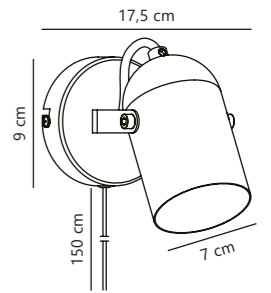

Measurements	Dimmable	Cable info	Switch	Max. W	Masterbox
H: 14 cm, shade Ø: 6,6 cm, projection: 16 cm, wall base: Ø 9 cm	No, cannot be dimmed	Black Plastic Replaceable	On the cable	40W	Qty. 6