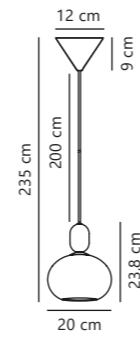

Measurements	Dimmable	Cable info	Canopy info	Max. W	Masterbox
H: 23,8 cm, W: 20 cm, L: 20 cm, shade Ø: 20 cm	Yes, can be dimmed by choosing a dimmable bulb	Black/White Plastic Not replaceable	Black/White Plastic 12,2 x 8,6 cm	40W	Qty. 3