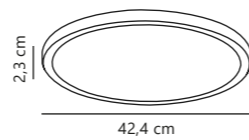

Oja 42 IP20 3000/4000K Ceiling