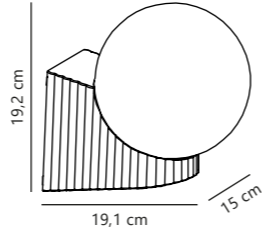

Hayley Wall designed by Says Who

NEW

Brown metallic 2318131061
Metal

E27
(excl.)

IP44

Dimmable

Class 1

Parallel
connection

Measurements	Dimmable	Max. W	Masterbox
H: 19,2 cm, W: 15 cm, shade Ø: 15 cm, Ø: 15 cm, D: 19,1 cm	Yes, can be dimmed by choosing a dimmable bulb	25W	Qty. 3