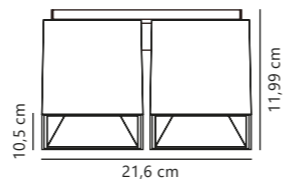

Measurements	Dimmable	Max. W	Masterbox
H: 11,99 cm, W: 10,5 cm, L: 21,6 cm	Yes, can be dimmed by choosing a dimmable bulb	2x50W	Qty. 3