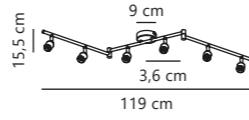

Avenue 6-Spot