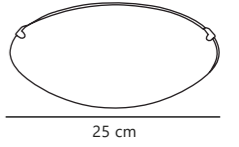

Measurements	Dimmable	Max. W	Masterbox
H: 7,5 cm, Ø: 25 cm	Yes, can be dimmed by choosing a dimmable bulb	60W	Qty. 3