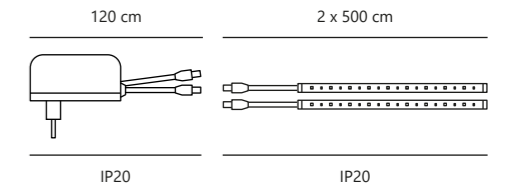

White 2210329901
Plastic

Measurements	Dimmable	Cable info	LED W	Lifespan	Masterbox
H: 0,15 cm, W: 0,8 cm, L: 300 cm	No, cannot be dimmed	White Plastic	11W	35000 hours	Qty. 6

LED Strip White 2700K 2x5 meters