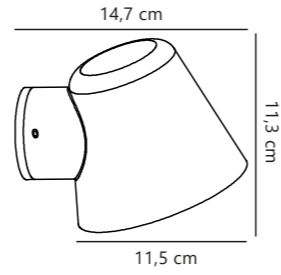

Measurements	Dimmable	Max. W	Masterbox
H: 11,3 cm, W: 11,5 cm, D: 14,7 cm	Yes, can be dimmed by choosing a dimmable bulb	35W	Qty. 3

Find the rest of the Aleria series in the Seaside section on page 487