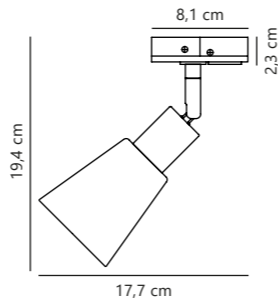

Measurements	Dimmable	Max. W	Masterbox
H: 19,5 cm, W: 3,5 cm, L: 8 cm, shade Ø: 8 cm	Yes, can be dimmed by choosing a dimmable bulb	40W	Qty. 3