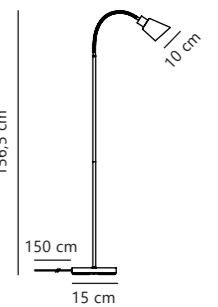

Measurements	Dimmable	Cable info	Switch	Max. W	Masterbox
H: 156,5 cm, W: 23 cm, L: 23 cm, shade Ø: 10 cm, tube Ø: 1,53 cm	No, cannot be dimmed	Black Plastic Not replaceable	On the cable	25W	Qty. 2