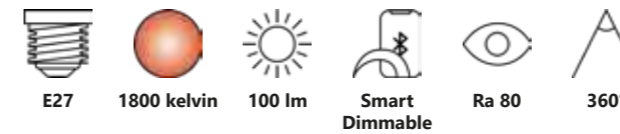

Measurements	Bulb type	Dimmable	Wattage	Voltage	Lifespan	Standby W	Masterbox
H: 26 cm, Ø: 20 cm	E27 LED	Yes, has built-in dimmable light source with Nordlux Smart functionality	4,7W	220-240 Volt	15000 hours	<0,5W	Qty. 3