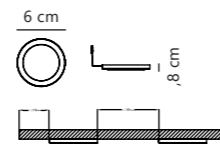

Measurements	Built-in info	Dimmable	LED W	Lifespan	Masterbox
H: 0,6 cm, Ø: 6,0 cm	Built-in height: 0,8 cm	No, cannot be dimmed	0,7W	30000 hours	Qty. 3