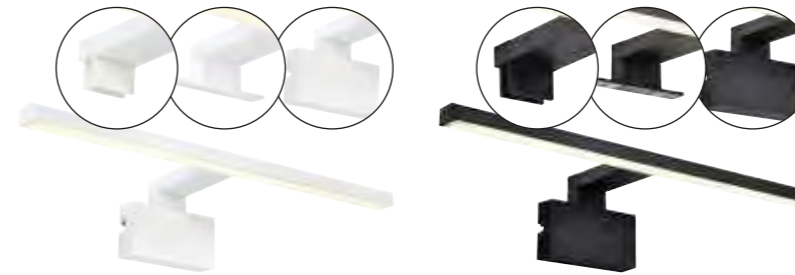

Marlee 3000K Bathroom lighting