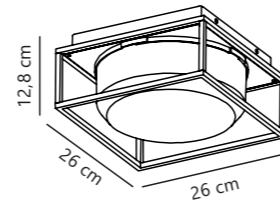

Griffin Ceiling

designed by Says Who

NEW
Smoked 2218126047
Metal

- E27 (excl.)
- IP44
- Dimmable
- Class 2
- Parallel connection

Measurements	Dimmable	Max. W	Masterbox
H: 12,8 cm, W: 26 cm, L: 26 cm	Yes, can be dimmed by choosing a dimmable bulb	15W	Qty. 3