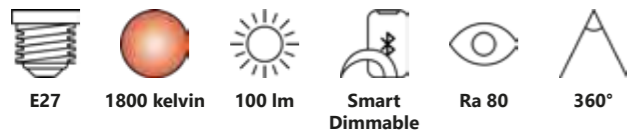

Measurements	Bulb type	Dimmable	Wattage	Voltage	Lifespan	Standby W	Masterbox
H: 14 cm, Ø: 6,4 cm	E27 LED	Yes, has built-in dimmable light source with Nordlux Smart functionality	4,7W	220-240 Volt	15000 hours	<0,5W	Qty. 6