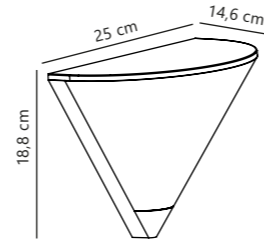

Noorstad Wall

NEW

Black 2318171003
Plastic

Measurements	Dimmable	Max. W	Masterbox
H: 18,8 cm, W: 25 cm, D: 14,6 cm	Yes, can be dimmed by choosing a dimmable bulb	25W	Qty. 3