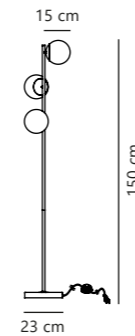

Measurements	Dimmable	Cable info	Switch	Max. W	Masterbox
H: 150 cm, shade Ø: 15 cm	No, cannot be dimmed	Black Textile Not replaceable	On the cable	3x15W	Qty. 2