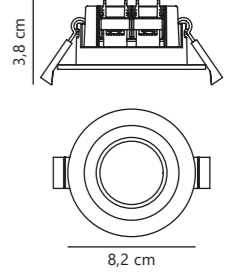

Clyde 8 4000K Downlight

White 47650101
Plastic

- Integrated LED
- 4000 kelvin
- IP20
- 400 lm
- Moodmaker
- Ra 80
- 120°
- Class 2
- Parallel connection
- LED guarantee

Measurements	Built-in info	Dimmable	LED W	Lifespan	Masterbox
H: 3,8 cm, Ø: 8,2 cm	Cutout Ø: 6,5 cm Built-in height: 5 cm	3-step Moodmaker™ Step 1 All on Step 2 Centre on Step 3 Ring on	4W	25000 hours	Qty. 3