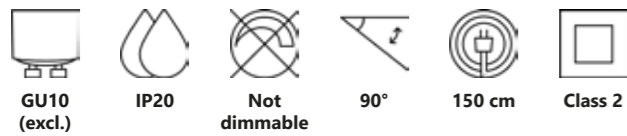

Measurements	Dimmable	Cable info	Switch	Max. W	Masterbox
H: 13,5 cm, W: 19,5 cm, L: 13,5 cm, shade Ø: 13,5 cm	No, cannot be dimmed	Black Plastic Replaceable	On the fixture	15W	Qty. 6