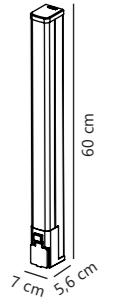

Measurements	Dimmable	Switch	LED W	Lifespan	Masterbox
H: 7,5 cm, W: 5,7 cm, L: 66,5 cm	2-step Moodmaker™ Step 1 3000 K Step 2 4000 K	On the fixture	15W	30000 hours	Qty. 3