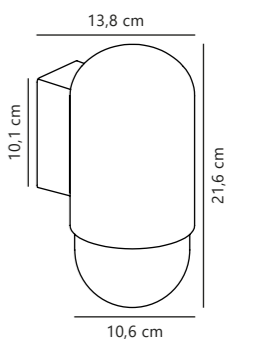

Heka Wall

Measurements	Dimmable	Max. W	Masterbox
H: 21,6 cm, W: 10,6 cm, shade Ø: 10,6 cm, D: 13,8 cm	Yes, can be dimmed by choosing a dimmable bulb	60W	Qty. 3