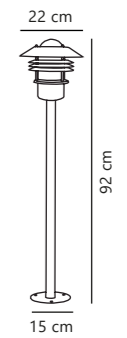

Measurements	Dimmable	Max. W	Masterbox
H: 92 cm, W: 22 cm, L: 22 cm, shade Ø: 22 cm, tube Ø: 3,5 cm	Yes, can be dimmed by choosing a dimmable bulb	60W	Qty. 3