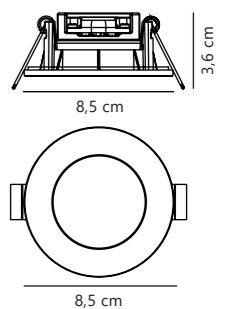

- Integrated LED
- 4000 kelvin
- IP65
- 400 lm
- Not dimmable
- Ra 80
- 360°
- Class 2
- Parallel connection
- LED guarantee

Measurements	Built-in info	Dimmable	LED W	Lifespan	Masterbox
H: 3,6 cm, Ø: 8,5 cm	Cutout Ø: 6,8-7,4 cm Built-in height: 4,6 cm	No, cannot be dimmed	4,5W	20000 hours	Qty. 3