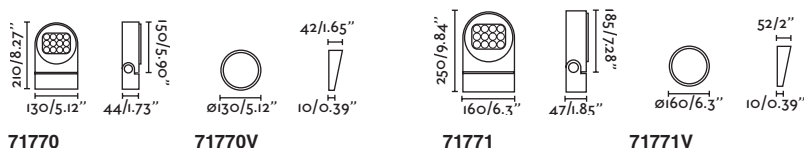

Visor accessory/Accesorio visera

- **71770V** Dark Grey/Gris Oscuro
- **71771V** Dark Grey/Gris Oscuro