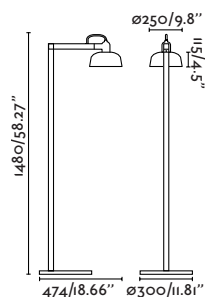

Floor/Suelo

● ● 20336-119 Satin Black/Negro Satinado + Opal	Body Steel/Acero	Recom. Bulb 17463
● ● 20336-120 Satin Black/Negro Satinado + Shiny	Shade Glass/Cristal	Class II
Black/Negro Brillo	Light Source 1 E27 max. 15W	IP 20
	Bulb incl. No	Cable 2 MT