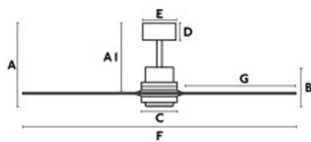

With light/con luz

- ● **33505DCWP** Satin Nickel/Níquel Satinado
  Blades Pine/Pino

Material Body Steel/Acero
Material Blades Wood/Madera
Downrods Page 810

Light SMD LED 15W 3000K 900lm
CRI >80
Driver incl. Yes
Diff Glass/Cristal