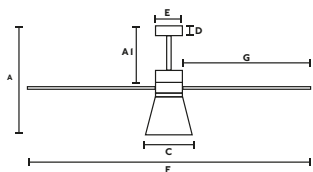

A	A1
430/16.93"	270/10.63"
B	C
219/8.62"	123/4.84"
D	E
60/2.4"	130/5.12"
F	G
ø1320/52"	635/25"