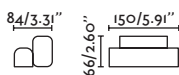

Surface/Superficie

● 70294 Black/Negro

Body Aluminium/Aluminio
Diff Prism Glass/Cristal Prismático
Light Source SMD LED 8W 813/870/896lm
Voltage (V/Hz) 220V-240V/50-60Hz

CRI >=80
Class II
IP 65

Driver ✓

CCT OPTIONS ● 2700K
● 3000K
● 4000K