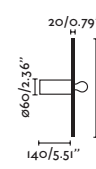

Surface & Ceiling/ Superficie & Techo

● ● 62173-78 Matt Black/Negro Mate + Rattan/Ratán	Body Aluminium/Aluminio Shade Rattan/Ratán Light Source 1 E27 max. 15W Bulb incl. No	Recom. Bulb 17071 Class II IP 20
● ● 62173-69 Matt Black/Negro Mate + Rattan/Ratán	Body Aluminium/Aluminio Shade Rattan/Ratán Light Source 1 E27 max. 15W Bulb incl. No	Recom. Bulb 17071 Class II IP 20
● ● 62174-78 Matt Black/Negro Mate + Rattan/Ratán	Body Aluminium/Aluminio Shade Rattan/Ratán Light Source 1 E27 max. 15W Bulb incl. No	Recom. Bulb 17072 Class II IP 20
● ● 62174-69 Matt Black/Negro Mate + Rattan/Ratán	Body Aluminium/Aluminio Shade Rattan/Ratán Light Source 1 E27 max. 15W Bulb incl. No	Recom. Bulb 17072 Class II IP 20