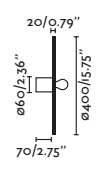

Surface & Ceiling/ Superficie & Techo

● ● 62173-78 Matt Black/Negro Mate + Rattan/Ratán	Body Aluminium/Aluminio Shade Rattan/Ratán Light Source 1 E27 max. 15W Bulb incl. No	Recom. Bulb 17071 Class II IP 20
● ● 62173-69 Matt Black/Negro Mate + Rattan/Ratán	Body Aluminium/Aluminio Shade Rattan/Ratán Light Source 1 E27 max. 15W Bulb incl. No	Recom. Bulb 17071 Class II IP 20
● ● 62174-78 Matt Black/Negro Mate + Rattan/Ratán	Body Aluminium/Aluminio Shade Rattan/Ratán Light Source 1 E27 max. 15W Bulb incl. No	Recom. Bulb 17072 Class II IP 20
● ● 62174-69 Matt Black/Negro Mate + Rattan/Ratán	Body Aluminium/Aluminio Shade Rattan/Ratán Light Source 1 E27 max. 15W Bulb incl. No	Recom. Bulb 17072 Class II IP 20