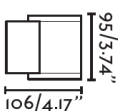

Surface/Superficie

- 71915 Dark Grey/Gris Oscuro · 2700K
- 71916 Dark Grey/Gris Oscuro · 3000K

Body Aluminium/Aluminio
Diff Transparent Glass/Cristal Transparente
Light Source COB LED 6W 195lm
Voltage (V/Hz) 220V-240V/50-60Hz

CRI ≥ 80
Class I
IP 54
IK 06
Beam angle 50°

Driver ✓