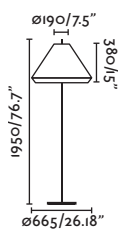

Floor/Suelo

- ● 71569-10 Dark Grey/Gris Oscuro + Beige
- ● 71569-09 Dark Grey/Gris Oscuro + Beige
- ● 71575-09 Dark Grey/Gris Oscuro + Beige

Body Aluminium+Concrete/Aluminio+Cemento
Shade PP
Diff Opal PEMD/PEMD Opal
Light Source 1 E27 max. 15W
Bulb incl. No

Recom. Bulb 17463
Class II
IP 44
Cable 2 MT

71569-09