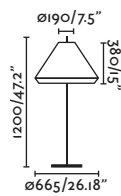

Floor/Suelo

- ● 71569-10 Dark Grey/Gris Oscuro + Beige
- ● 71569-09 Dark Grey/Gris Oscuro + Beige
- ● 71575-09 Dark Grey/Gris Oscuro + Beige

Body Aluminium+Concrete/Aluminio+Cemento
Shade PP
Diff Opal PEMD/PEMD Opal
Light Source 1 E27 max. 15W
Bulb incl. No

Recom. Bulb 17463
Class II
IP 44
Cable 2 MT

71575-09