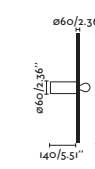

Surface & Ceiling/ Superficie & Techo

● ● 62173-78 Matt Black/Negro Mate + Rattan/Ratán	Body Aluminium/Aluminio Shade Rattan/Ratán Light Source 1 E27 max. 15W Bulb incl. No	Recom. Bulb 17071 Class II IP 20
● ● 62173-69 Matt Black/Negro Mate + Rattan/Ratán	Body Aluminium/Aluminio Shade Rattan/Ratán Light Source 1 E27 max. 15W Bulb incl. No	Recom. Bulb 17071 Class II IP 20
● ● 62174-78 Matt Black/Negro Mate + Rattan/Ratán	Body Aluminium/Aluminio Shade Rattan/Ratán Light Source 1 E27 max. 15W Bulb incl. No	Recom. Bulb 17072 Class II IP 20
● ● 62174-69 Matt Black/Negro Mate + Rattan/Ratán	Body Aluminium/Aluminio Shade Rattan/Ratán Light Source 1 E27 max. 15W Bulb incl. No	Recom. Bulb 17072 Class II IP 20