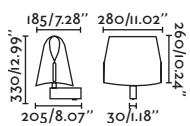

Surface/Superficie

- ● 23004-57 Black/Negro + Beige
- ● 23004-58 Black/Negro + Camel

Body Steel/Acero
Shade Papyrus/Papiro
Light Source 1 E27 max. 15W
Bulb incl. No

Recom. Bulb 17462
Class I
IP 20