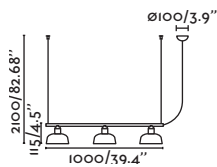

Suspension/Suspensión

● ● 20338-116 Satin Black/Negro Satinado + Opal ● ● 20338-117 Satin Black/Negro Satinado + Shiny Black/Negro Brillo	Body Steel/Acero Shade Glass/Cristal Light Source 3 E27 G45 max. 15W Bulb incl. No	Recom. Bulb 17462 Class II IP 20 Cable 2 MT
● ● 20338-119 Satin Black/Negro Satinado + Opal ● ● 20338-120 Satin Black/Negro Satinado + Shiny Black/Negro Brillo	Body Steel/Acero Shade Glass/Cristal Light Source 3 E27 max. 15W Bulb incl. No	Recom. Bulb 17463 Class II IP 20 Cable 2 MT