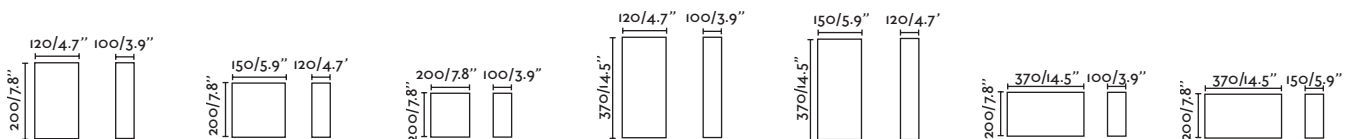

Surface/Superficie

- 66400-97 Matt White/Blanco Mate + Linen/Lino
- 66400-101 Matt White/Blanco Mate + Linen/Lino
- 66400-105 Matt White/Blanco Mate + Linen/Lino
- 66401-99 Matt White/Blanco Mate + Linen/Lino
- 66401-103 Matt White/Blanco Mate + Linen/Lino
- 66401-107 Matt White/Blanco Mate + Linen/Lino
- 66401-109 Matt White/Blanco Mate + Linen/Lino

Body Steel/Acero
Shade Linen/Lino
Light Source 1 E27 max. 15W
Bulb incl. No

Recom. Bulb 17463
Class I
IP 20