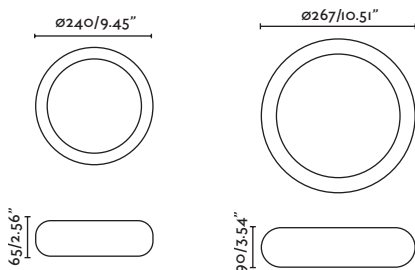

Ceiling/Techo

● 72352 White/Blanco ● 72353 Dark Grey/Gris Oscuro	Body Concrete/Cemento Diff Opal White PMMA/PMMA Blanco Opal Light Source SMD LED 18W 2700K 1300lm Voltage (V/Hz) 220V-240V/50-60Hz	CRI >=80 Class I IP 44 IK 04	Driver ✓
● 72354 White/Blanco ● 72355 Dark Grey/Gris Oscuro	Body Concrete/Cemento Diff Opal White PMMA/PMMA Blanco Opal Light Source SMD LED 24W 2700K 1794lm Voltage (V/Hz) 220V-240V/50-60Hz	CRI >=80 Class I IP 44 IK 04	Driver ✓