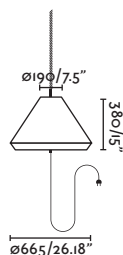

Suspended/Suspensión

- 71579C-09 Dark Grey/Gris Oscuro + Beige
- 71579H-09 Dark Grey/Gris Oscuro + Beige
- 71584-10 Dark Grey/Gris Oscuro + Beige
- 71584-09 Dark Grey/Gris Oscuro + Beige

Body Aluminium+Concrete/Aluminio+Cemento
Shade PP
Diff Opal PEMD/PEMD Opal
Light Source 1 E27 max. 15W
Bulb incl. No

Recom. Bulb 17463
Class II
IP 44
Cable 3 MT