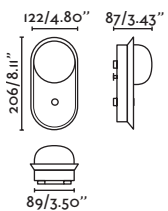

Body Aluminium+Steel/Aluminio+Acero
Diff Opal Glass/Cristal Opal
Light Source SMD LED 6W 410lm
Voltage (V/Hz) 220V-240V/50-60Hz

CRI >90
Class II
IP 20
Cable 1.5 MT

2 Installation Modes / 2 Modos de instalación