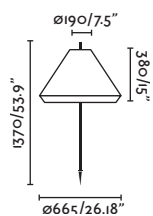

Spike/Estaca

● ● 71575P-09 Dark Grey/Gris Oscuro + Beige

Body Aluminium+Concrete/Aluminio+Cemento

Shade PP

Diff Opal PEMD/PEMD Opal

Light Source 1 E27 max. 15W

Bulb incl. No

Recom. Bulb 17463

Class II

IP 44

Cable 2 MT