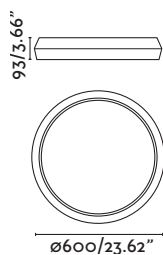

64281
64282