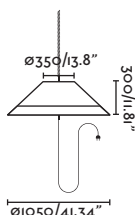

Suspended/Suspensión

- 71579C-09 Dark Grey/Gris Oscuro + Beige
- 71579H-09 Dark Grey/Gris Oscuro + Beige
- 71584-10 Dark Grey/Gris Oscuro + Beige
- 71584-09 Dark Grey/Gris Oscuro + Beige

Body Aluminium+Concrete/Aluminio+Cemento
Shade PP
Diff Opal PEMD/PEMD Opal
Light Source 1 E27 max. 15W
Bulb incl. No

Recom. Bulb 17463
Class II
IP 44
Cable 3 MT