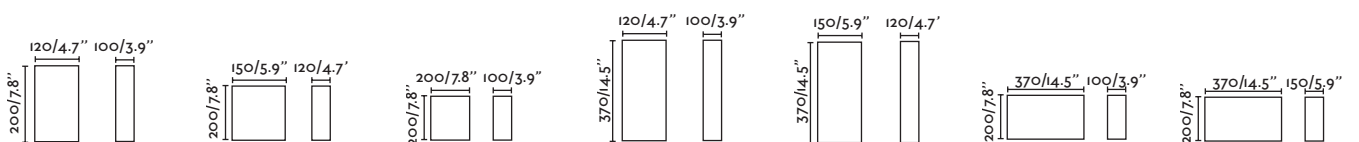

Surface/Superficie

- 66400-98 Matt White/Blanco Mate + Jute/Yute
- 66400-102 Matt White/Blanco Mate + Jute/Yute
- 66400-106 Matt White/Blanco Mate + Jute/Yute
- 66401-100 Matt White/Blanco Mate + Jute/Yute
- 66401-104 Matt White/Blanco Mate + Jute/Yute
- 66401-108 Matt White/Blanco Mate + Jute/Yute
- 66401-110 Matt White/Blanco Mate + Jute/Yute

Body Steel/Acero
Shade Jute/Yute
Light Source 1 E27 max. 15W
Bulb incl. No

Recom. Bulb 17463
Class I
IP 20