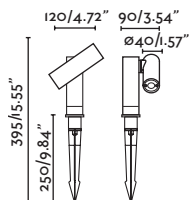

Spy

Spike/Estaca

● 70787 Dark Grey/Gris Oscuro

Body Aluminium+PC/Aluminio+PC
Diff Opal Glass/Cristal Opal
Light Source COB LED 6W 3000K 495lm
Voltage (V/Hz) 220V-240V/50Hz
Beam angle 30°

Class I
IP 65
IK 05
Cable 2MT

350°
Driver ✓