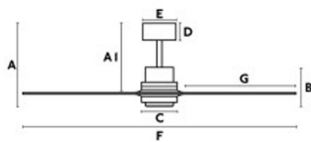

A	A1
330/12.99"	320/12.6"
B	C
165/6.5"	160/6.3"
D	E
70/2.8"	160/6.3"
F	G
ø1320/52"	660/25.98"