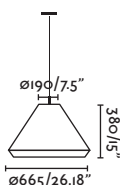

Suspended/Suspensión

- 71579C-09 Dark Grey/Gris Oscuro + Beige
- 71579H-09 Dark Grey/Gris Oscuro + Beige
- 71584-10 Dark Grey/Gris Oscuro + Beige
- 71584-09 Dark Grey/Gris Oscuro + Beige

Body Aluminium+Concrete/Aluminio+Cemento
Shade PP
Diff Opal PEMD/PEMD Opal
Light Source 1 E27 max. 15W
Bulb incl. No

Recom. Bulb 17463
Class II
IP 44
Cable 3 MT