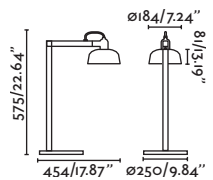

Table/Mesa

● ● 20337-116 Satin Black/Negro Satinado + Opal ● ● 20337-117 Satin Black/Negro Satinado + Shiny Black/Negro Brillo	Body Steel/Acero Shade Glass/Cristal Light Source 1 E27 G45 max. 15W Bulb incl. No	Recom. Bulb 17462 Class II IP 20 Cable 1.5 MT	150°