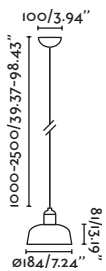

Suspension/Suspensión

● ● 20339-116 Satin Black/Negro Satinado + Opal ● ● 20339-117 Satin Black/Negro Satinado + Shiny Black/Negro Brillo	Body Steel/Acero Shade Glass/Cristal Light Source 1 E27 G45 max. 15W Bulb incl. No	Recom. Bulb 17462 Class II IP 20 Cable 2 MT
● ● 20339-119 Satin Black/Negro Satinado + Opal ● ● 20339-120 Satin Black/Negro Satinado + Shiny Black/Negro Brillo	Body Steel/Acero Shade Glass/Cristal Light Source 1 E27 max. 15W Bulb incl. No	Recom. Bulb 17463 Class II IP 20 Cable 2 MT