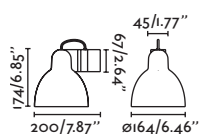

Surface/Superficie

- 64270 White/Blanco
- 64271 Shiny Black/Negro Brillo
- 64272 Pink/Rosa
- 64273 Black & White Gloss/Blanco y Negro Brillo
- 64274 Blue/Azul

Body Aluminium/Aluminio
Shade Ceramic/Cerámica
Light Source 1 E27 max. 15W
Bulb incl. No

Recom. Bulb 17063
Class II
IP 20