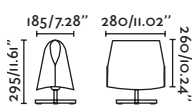

Table/Mesa

● ● 23001-57 Black/Negro + Beige ● ● 23001-58 Black/Negro + Camel	Body Steel/Acero Shade Papyrus/Papiro Light Source 1 E27 max. 15W Bulb incl. No	Recom. Bulb 17462 Class II IP 20 Cable 1.9 MT	
● ● 23002-57 Black/Negro + Beige ● ● 23002-58 Black/Negro + Camel	Body Steel/Acero Shade Papyrus/Papiro Light Source 1 E27 max. 15W Bulb incl. No	Recom. Bulb 17463 Class II IP 20 Cable 1.8 MT