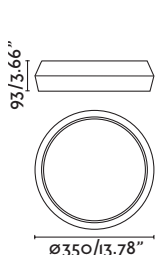

Ceiling / Techo

● ● 64277 White/Blanco + White/Blanco ● ● 64278 White/Blanco + Black/Negro ● ● 64279 Black/Negro + Black/Negro ● ● 64280 Light Grey/Gris Claro + White/Blanco	Body Aluminium/Aluminio Diff Opal White PMMA/PMMA Blanco Opal Light Source SMD LED 24W 2700K Voltage (V/Hz) 220V-240V/50-60Hz	CRI >90 Class II IP 20	

● ● 64281 White/Blanco + White/Blanco ● ● 64282 Black/Negro + Black/Negro	Body Aluminium/Aluminio Diff Opal White PMMA/PMMA Blanco Opal Light Source 40W 2700K Voltage (V/Hz) 220V-240V/50-60Hz	CRI >90 Class II IP 20	

64277
64278
64279
64280