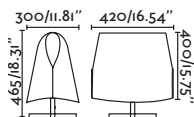

Table/Mesa

● ● 23001-57 Black/Negro + Beige ● ● 23001-58 Black/Negro + Camel	Body Steel/Acero Shade Papyrus/Papiro Light Source 1 E27 max. 15W Bulb incl. No	Recom. Bulb 17462 Class II IP 20 Cable 1.9 MT	
● ● 23002-57 Black/Negro + Beige ● ● 23002-58 Black/Negro + Camel	Body Steel/Acero Shade Papyrus/Papiro Light Source 1 E27 max. 15W Bulb incl. No	Recom. Bulb 17463 Class II IP 20 Cable 1.8 MT