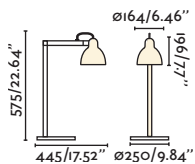

Table/Mesa

- 64276-111 White/Blanco
- 64276-112 Shiny Black/Negro Brillo
- 64276-113 Pink/Rosa
- 64276-114 Black & White Gloss/Blanco y Negro Brillo
- 64276-115 Blue/Azul

Body Steel/Acero
Shade Ceramic/Cerámica
Light Source 1 E27 max. 15W
Bulb incl. No

Recom. Bulb 17063
Class II
IP 20
Cable 1.5 MT