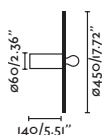

Confetti

by Nutcreatives

Surface & Ceiling/ Superficie & Techo

● 62173-50 White & Black/Blanco y Negro ● 62173-52 Multicolored shavings/Virutas multicolor	Body Aluminium/Aluminio Shade Recycled PET/PET Reciclado Light Source 1 E27 max. 15W Bulb incl. No	Recom. Bulb 17463 Class II IP 20
● 62174-50 White & Black/Blanco y Negro ● 62174-52 Multicolored shavings/Virutas multicolor	Body Aluminium/Aluminio Shade Recycled PET/PET Reciclado Light Source 1 E27 max. 15W Bulb incl. No	Recom. Bulb 17463 Class II IP 20
● 62173-51 White & Black/Blanco y Negro	Body Aluminium/Aluminio Shade Recycled PET/PET Reciclado Light Source 1 E27 max. 15W Bulb incl. No	Recom. Bulb 17464 Class II IP 20
● 62174-51 White & Black/Blanco y Negro	Body Aluminium/Aluminio Shade Recycled PET/PET Reciclado Light Source 1 E27 max. 15W Bulb incl. No	Recom. Bulb 17464 Class II IP 20