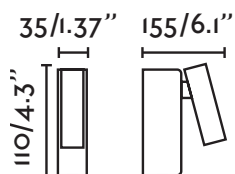

Rob

Surface/Superficie

- 68508 White/Blanco
- 68509 Black/Negro

Body Steel+Aluminium/Acero+Aluminio
Light Source HIGH POWER LED 3W 3000K
160lm

CRI >80
Class II
Voltage (V/Hz) 100V-240V/50-60Hz
IP 20