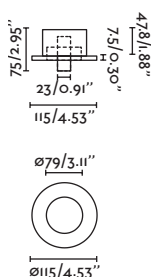

Recessed/Empotrables

- 43600 Matt White/Blanco Mate
- 43601 Matt Black/Negro Mate

Body Aluminium/Aluminio
Diff Transparent PC/PC Transparente
Light Source SMD LED 3W 2700K 252lm
Voltage (V/Hz) 100V-240V/50-60Hz

CRI 85
Class II
IP 20
Cut out 80