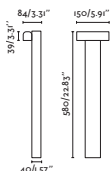

Surface/Superficie

● 70294 Black/Negro

Body Aluminium/Aluminio
Diff Prism Glass/Cristal Prismático
Light Source SMD LED 8W 813/870/896lm
Voltage (V/Hz) 220V-240V/50-60Hz

CRI >=80
Class II
IP 65

Driver ✓

CCT OPTIONS ● 2700K
● 3000K
● 4000K