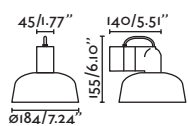

Surface/Superficie

- ● 20335-116 Satin Black/Negro Satinado + Opal
- ● 20335-117 Satin Black/Negro Satinado + Shiny
  Black/Negro Brillo

Body Aluminium/Aluminio
Shade Glass/Cristal
Light Source 1 E27 G45 max. 15W
Bulb incl. No

Recom. Bulb 17462
Class II
IP 20