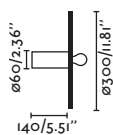

Confetti

by Nutcreatives

Surface & Ceiling/ Superficie & Techo

● 62173-50 White & Black/Blanco y Negro ● 62173-52 Multicolored shavings/Virutas multicolor	Body Aluminium/Aluminio Shade Recycled PET/PET Reciclado Light Source 1 E27 max. 15W Bulb incl. No	Recom. Bulb 17463 Class II IP 20
● 62174-50 White & Black/Blanco y Negro ● 62174-52 Multicolored shavings/Virutas multicolor	Body Aluminium/Aluminio Shade Recycled PET/PET Reciclado Light Source 1 E27 max. 15W Bulb incl. No	Recom. Bulb 17463 Class II IP 20
● 62173-51 White & Black/Blanco y Negro	Body Aluminium/Aluminio Shade Recycled PET/PET Reciclado Light Source 1 E27 max. 15W Bulb incl. No	Recom. Bulb 17464 Class II IP 20
● 62174-51 White & Black/Blanco y Negro	Body Aluminium/Aluminio Shade Recycled PET/PET Reciclado Light Source 1 E27 max. 15W Bulb incl. No	Recom. Bulb 17464 Class II IP 20