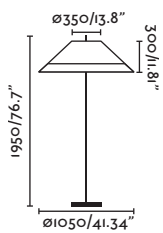

Floor/Suelo

- ● 71569-10 Dark Grey/Gris Oscuro + Beige
- ● 71569-09 Dark Grey/Gris Oscuro + Beige
- ● 71575-09 Dark Grey/Gris Oscuro + Beige

Body Aluminium+Concrete/Aluminio+Cemento
Shade PP
Diff Opal PEMD/PEMD Opal
Light Source 1 E27 max. 15W
Bulb incl. No

Recom. Bulb 17463
Class II
IP 44
Cable 2 MT

71569-10