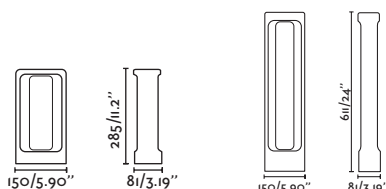

Floor/Suelo

● 75550 Grey Cement/Cemento Gris · 2700K ● 75551 Grey Cement/Cemento Gris · 3000K	Body Concrete/Cemento Light Source SMD LED 6,5W370lm Voltage (V/Hz) 220V-240V/50-60Hz	CRI >=80 Class II IP 55 IK 06	Driver ✓
● 75552 Grey Cement/Cemento Gris · 2700K ● 75553 Grey Cement/Cemento Gris · 3000K	Body Concrete/Cemento Light Source SMD LED 6,5W370lm Voltage (V/Hz) 220V-240V/50-60Hz	CRI >=80 Class II IP 55 IK 06	Driver ✓