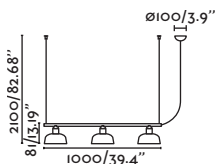

Suspension/Suspensión

● ● 20338-116 Satin Black/Negro Satinado + Opal ● ● 20338-117 Satin Black/Negro Satinado + Shiny Black/Negro Brillo	Body Steel/Acero Shade Glass/Cristal Light Source 3 E27 G45 max. 15W Bulb incl. No	Recom. Bulb 17462 Class II IP 20 Cable 2 MT
● ● 20338-119 Satin Black/Negro Satinado + Opal ● ● 20338-120 Satin Black/Negro Satinado + Shiny Black/Negro Brillo	Body Steel/Acero Shade Glass/Cristal Light Source 3 E27 max. 15W Bulb incl. No	Recom. Bulb 17463 Class II IP 20 Cable 2 MT