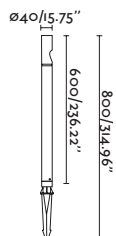

Bezel

Floor/Suelo

● 70247 Matt Black/Negro Mate

Body Aluminium/Aluminio
Diff Transparent Glass/Cristal Transparente
Light Source COB LED 8W 2700K 349lm
Voltage (V/Hz) 220V-240V/50-60Hz

CRI >=90
Class I
IP 65
IK 06
Cable 1.2 MT

Driver ✓

Spike/Estaca

● 70248 Matt Black/Negro Mate

Body Aluminium/Aluminio
Diff Transparent Glass/Cristal Transparente
Light Source COB LED 8W 2700K 349lm
Voltage (V/Hz) 220V-240V/50-60Hz

CRI >=90
Class I
IP 65
IK 06
Cable 1.2 MT

Driver ✓