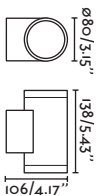

Tond 2L

Surface/Superficie

- 71917 Dark Grey/Gris Oscuro · 2700K
- 71918 Dark Grey/Gris Oscuro · 3000K

Body Aluminium/Aluminio
Diff Transparent Glass/Cristal Transparente
Light Source COB LED 2x6W 542lm
Voltage (V/Hz) 220V-240V/50-60Hz

CRI >=80
Class I
IP 54
IK 06
Beam angle 50°

Driver ✓