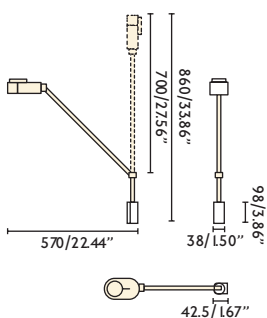

Inviting

by Bohman And Folenius

Surface/Superficie

- 57318 Matt White/Blanco Mate
- 57319 Matt Black/Negro Mate
- 57320 Yellow/Amarillo

Body Aluminium/Aluminio
Diff Transparent PMMA/PMMA Transparente
Light Source SMD LED 6W 410lm
Dimmable K 2700 - 4800K

CRI >80
Class II
Voltage (V/Hz) 100V-240V/50-60Hz
IP 20
Cable 1.9 MT