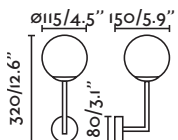

Gala

Surface/Superficie

● 63506 Matt Black/Negro Mate

Body Aluminium/Aluminio
Diff Opal Glass/Cristal Opal
Light Source 1 G9 max. 6W
Bulb incl. No

Recom. Bulb 17495
Class II
IP 44