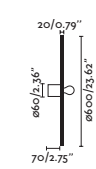

Surface & Ceiling/ Superficie & Techo

● ● 62173-78 Matt Black/Negro Mate + Rattan/Ratán	Body Aluminium/Aluminio Shade Rattan/Ratán Light Source 1 E27 max. 15W Bulb incl. No	Recom. Bulb 17071 Class II IP 20
● ● 62173-69 Matt Black/Negro Mate + Rattan/Ratán	Body Aluminium/Aluminio Shade Rattan/Ratán Light Source 1 E27 max. 15W Bulb incl. No	Recom. Bulb 17071 Class II IP 20
● ● 62174-78 Matt Black/Negro Mate + Rattan/Ratán	Body Aluminium/Aluminio Shade Rattan/Ratán Light Source 1 E27 max. 15W Bulb incl. No	Recom. Bulb 17072 Class II IP 20
● ● 62174-69 Matt Black/Negro Mate + Rattan/Ratán	Body Aluminium/Aluminio Shade Rattan/Ratán Light Source 1 E27 max. 15W Bulb incl. No	Recom. Bulb 17072 Class II IP 20