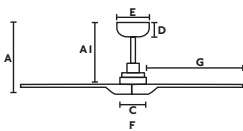

A	A1
268/10.55"	223/8.78"
B	C
82/3.23"	100/3.94"
D	E
59/2.3"	132/5.2"
F	G
ø900/35.4"