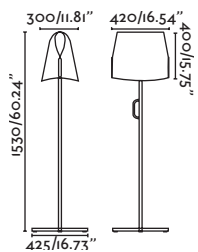

Floor/Suelo

- ● 23003-59 Black/Negro + Beige
- ● 23003-60 Black/Negro + Camel

Body Steel/Acero
Shade Papyrus/Papiro
Light Source 1 E27 max. 15W
Bulb incl. No

Recom. Bulb 17463
Class II
IP 20
Cable 1.8 MT