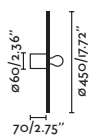

Confetti

by Nutcreatives

Surface & Ceiling/ Superficie & Techo

● 62173-50 White & Black/Blanco y Negro ● 62173-52 Multicolored shavings/Virutas multicolor	Body Aluminium/Aluminio Shade Recycled PET/PET Reciclado Light Source 1 E27 max. 15W Bulb incl. No	Recom. Bulb 17463 Class II IP 20
● 62174-50 White & Black/Blanco y Negro ● 62174-52 Multicolored shavings/Virutas multicolor	Body Aluminium/Aluminio Shade Recycled PET/PET Reciclado Light Source 1 E27 max. 15W Bulb incl. No	Recom. Bulb 17463 Class II IP 20
● 62173-51 White & Black/Blanco y Negro	Body Aluminium/Aluminio Shade Recycled PET/PET Reciclado Light Source 1 E27 max. 15W Bulb incl. No	Recom. Bulb 17464 Class II IP 20
● 62174-51 White & Black/Blanco y Negro	Body Aluminium/Aluminio Shade Recycled PET/PET Reciclado Light Source 1 E27 max. 15W Bulb incl. No	Recom. Bulb 17464 Class II IP 20