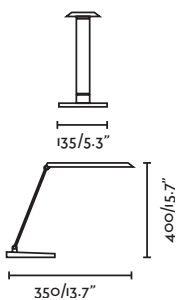

Anouk

Table / Mesa

● 53416 Shiny White/Blanco Brillo

Body ABS
Diff Translucent/Translúcido
Light Source SMD LED 8W
Dimmable K 2700K-6500K

Class II
Voltage (V/Hz) 100V-240V/50-60Hz