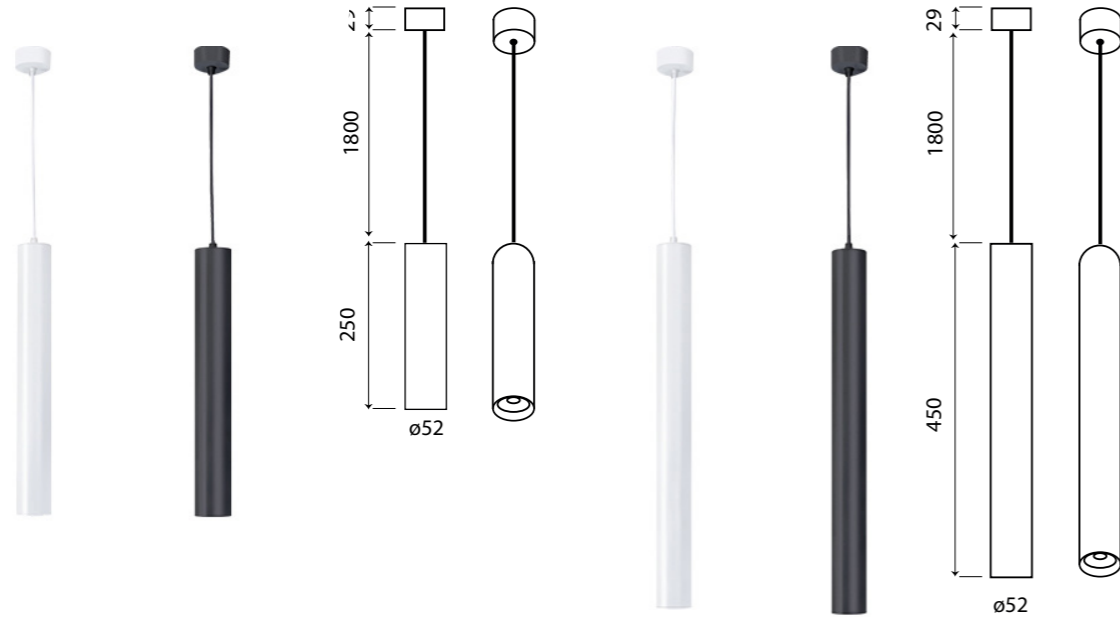

BOLONIA

Colgante-Pendant lamp

Indoor

36°

CCT SWITCH
2700K - 3000K - 4000K

REFERENCE	CCT switch	LED WATT	LUMENS	FINISH
New 8355	2700K-3000K-4000K	7W	560lm	Blanco-White
New 8356	2700K-3000K-4000K	7W	560lm	Negro-Black
New 8357	2700K-3000K-4000K	10W	770lm	Blanco-White
New 8358	2700K-3000K-4000K	10W	770lm	Negro-Black
	UGR<19	220-240V~ 50/60Hz	CRI: ≥ 80	Aluminio-Aluminium