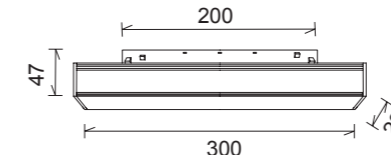

Angulo difusor-Corner diffuser

REFERENCE	K	LED WATT	BEAM ANGLE	LUMENS	FINISH	
8322	3000K	16W	120°	1280lm	Negro-Black	On-off
8339	3000K	16W	120°	1280lm	Negro-Black	Dimmable
8318	3000K	8W	120°	640lm	Negro-Black	On-off
8319	3000K	16W	120°	1280lm	Negro-Black	On-off
8335	3000K	8W	120°	640lm	Negro-Black	Dimmable
8336	3000K	16W	120°	1280lm	Negro-Black	Dimmable
				48V CRI≥ 90	Aluminio-Aluminium