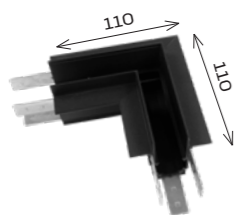

TRACK ACCESSORIES

8374 L-joint 90° plates incl.

8375 Wall to wall connector (in) plates incl.

8376 Wall to wall connector (out) plates incl.

8303 Top track connection plate

8314 Live end (connector)

8313 Live end (feeder)

TRACK ACCESSORIES

8309 L-joint 90° plates incl.

8310 Wall to wall connector (in) plates incl.

8311 Wall to wall connector (out) plates incl.

8312 Side track connection plate ×2

8303 Top track connection plate