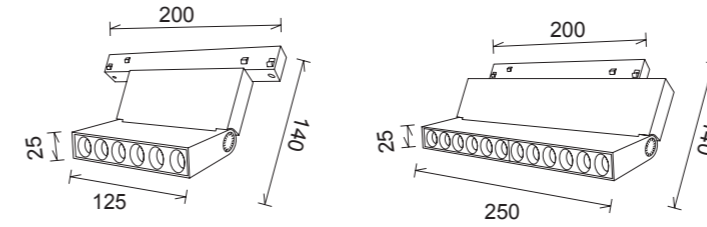

Foco lineal- Linear spot light

REFERENCE	K	LED WATT	BEAM ANGLE	LUMENS	FINISH	
8323	3000K	10W	50°	800lm	Negro-Black	On-off
8324	3000K	20W	50°	1600lm	Negro-Black	On-off
8340	3000K	10W	50°	800lm	Negro-Black	Dimmable
8341	3000K	20W	50°	1600lm	Negro-Black	Dimmable

48V CRI ≥ 90   Aluminio-Aluminium