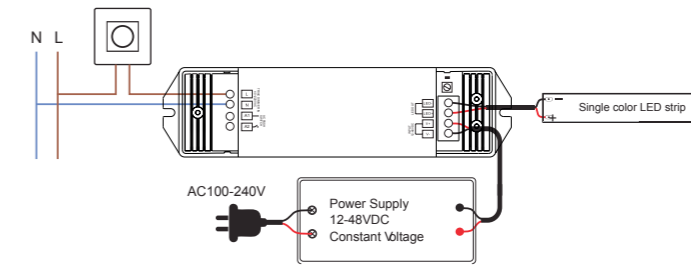

Señal entrada regulador AC 40-220v.

Allows to control single color LED strips (12/24/36 V) and 48V magnetic tracks.

Suitable for TRIAC controllers and standard PUSH switches.

You may connect several to the same PUSH switch; also you may connect PUSH switch and TRIAC dimmer at the same time.

max.Input: 15A / max.Output: 1 channel -15A.

Protection against over current, short circuit & over temperature

Input dimmig signal AC 40-220v.

Esquema de conexión / Connection diagram

Ref.	Input-output Voltage	Tipo de regulación Control signal	Intensidad máx. de salida Max output current	Potencia máx. de salida Max output power	Tipo tira Led/magnetic Led strip type/magnetic	Control a través de Control made by
	V	mA	A	12V 24V 36V 48V	Monocolor	Pulsador standard y/o triac
8347	12-48VDC	PWM PUSH TRIAC	1CH,15A	180W 360W 540W 720W	MONOC. DIM (1CH)	Standard push switch and/or triac

Estructuras e Instalaciones Mecánicas / Mechanical Structures and Installations

Conecte el atenuador Triac con un solo cable, sin cable neutro.
Connect single wire Triac dimmer, without neutral wire.

Conecte el atenuador Triac con entrada de cable neutro
Connect Triac dimmer with neutral wire input