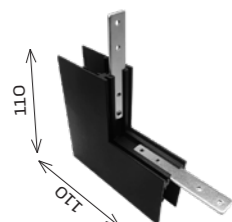

TRACK ACCESSORIES

8374 L-joint 90° plates incl.

8375 Wall to wall connector (in) plates incl.

8376 Wall to wall connector (out) plates incl.

8303 Top track connection plate

8314 Live end (connector)

8313 Live end (feeder)