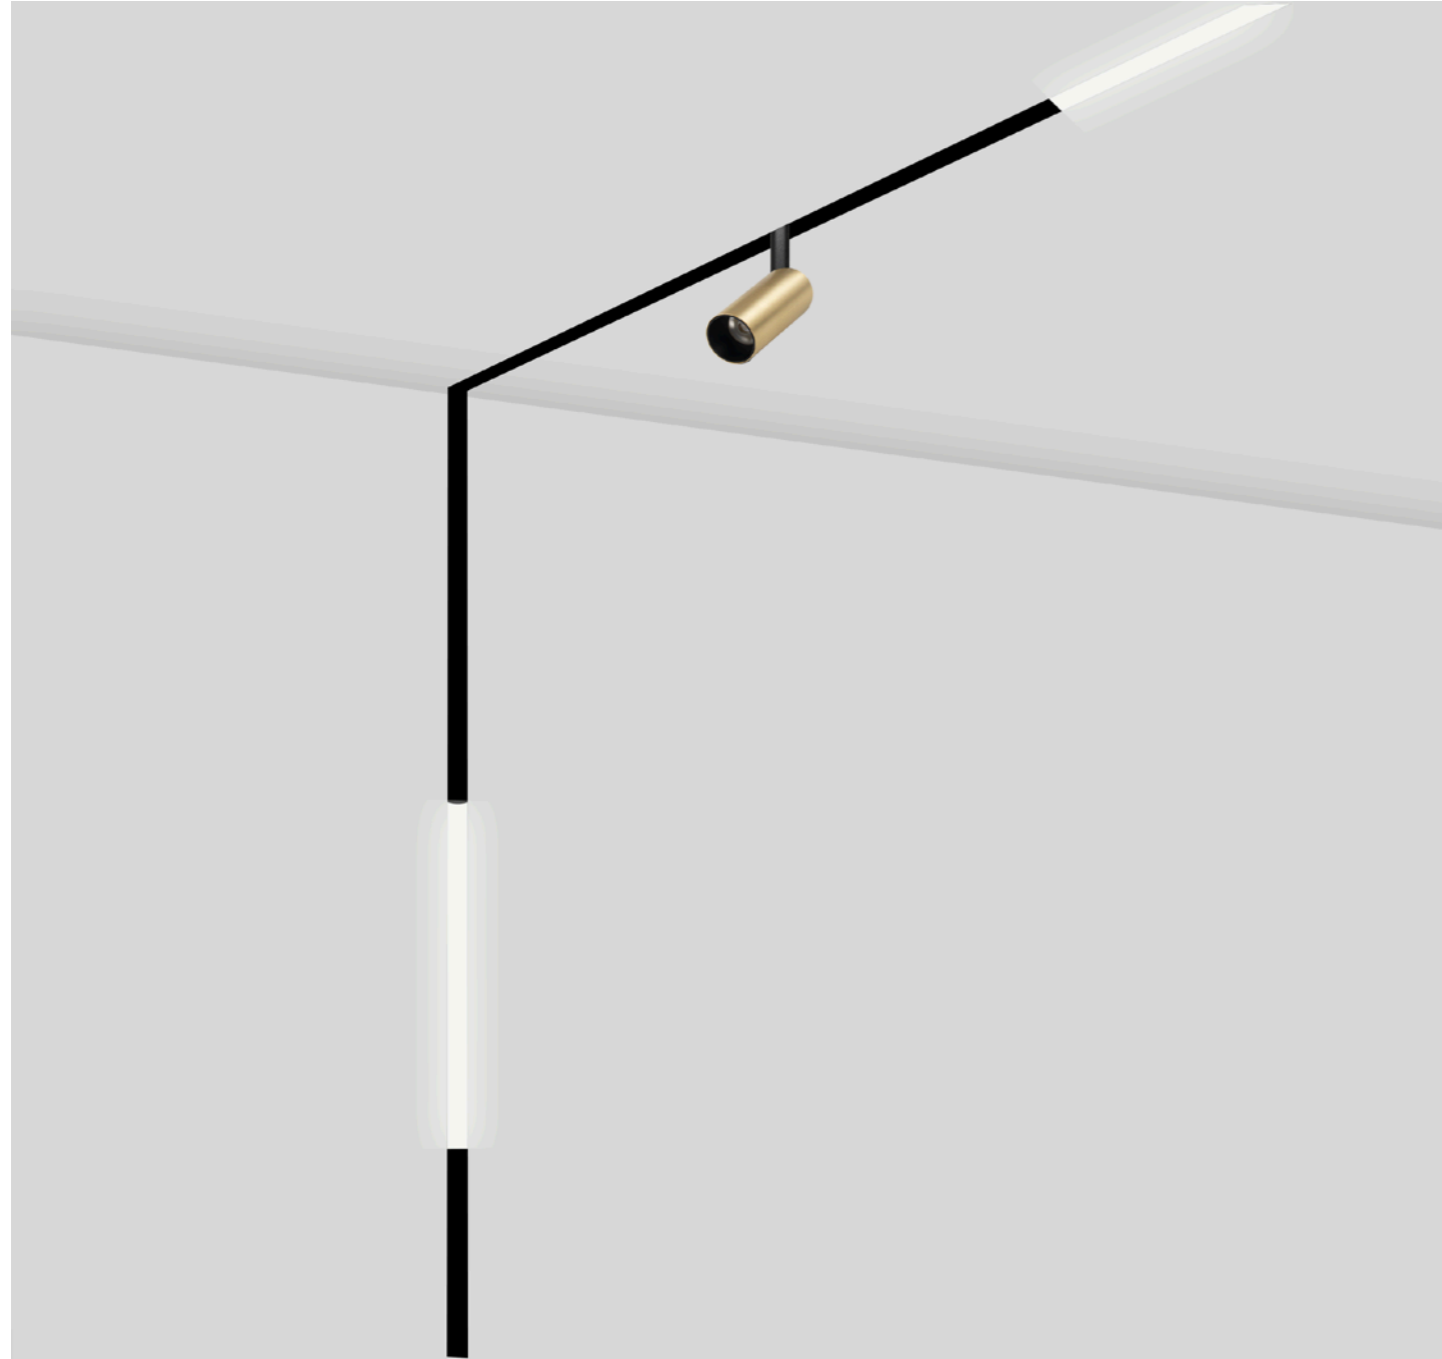

MAGNETO
48V