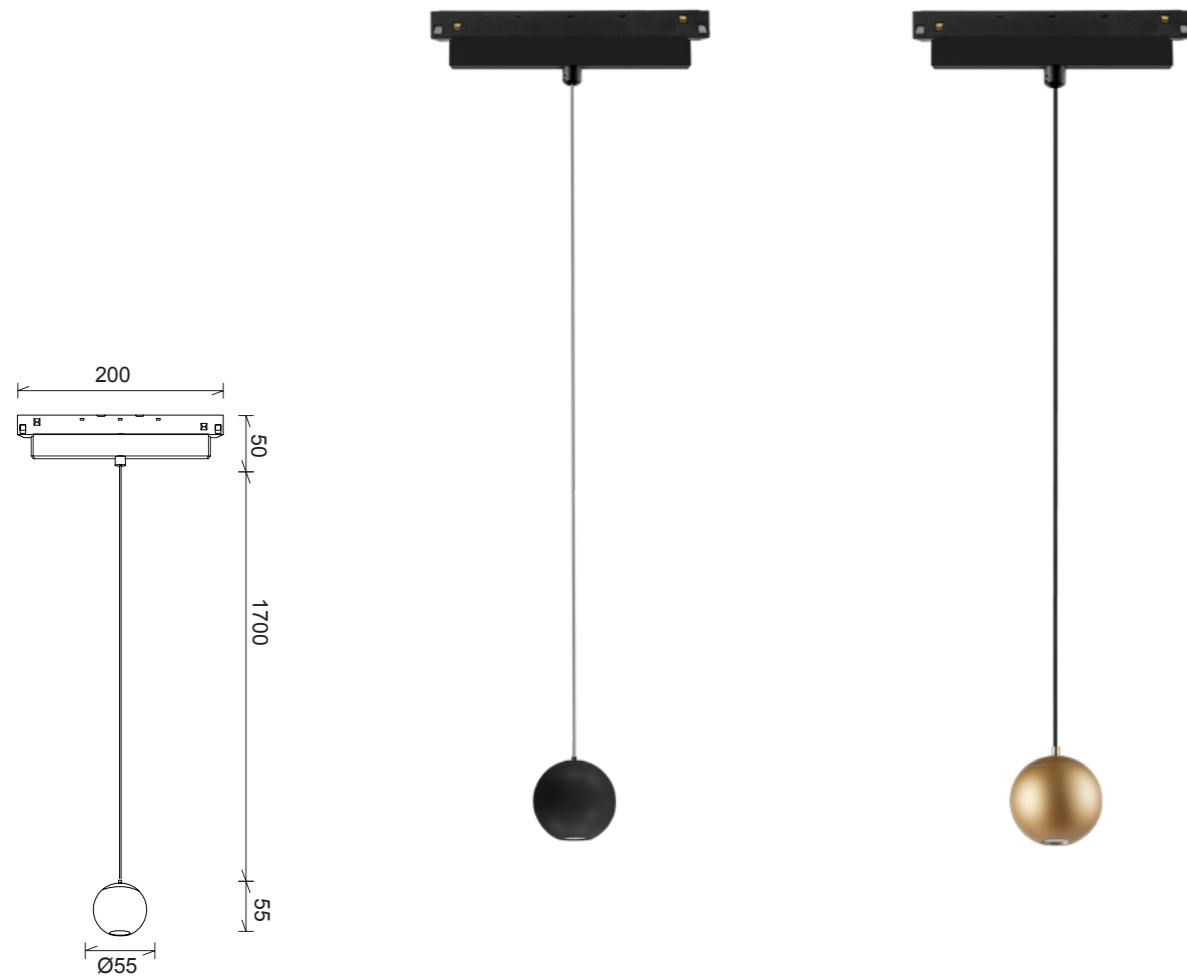

48V CRI ≥ 90 Aluminio-Aluminium

Foco lineal- Linear spot light

REFERENCE	K	LED WATT	BEAM ANGLE	LUMENS	FINISH	
8323	3000K	10W	50°	800lm	Negro-Black	On-off
8324	3000K	20W	50°	1600lm	Negro-Black	On-off
8340	3000K	10W	50°	800lm	Negro-Black	Dimmable
8341	3000K	20W	50°	1600lm	Negro-Black	Dimmable

48V CRI ≥ 90 Aluminio-Aluminium

Modulo lineal COB-Linear light diffuser

REFERENCE	K	LED WATT	BEAM ANGLE	LUMENS	FINISH	
8320	3000K	12W	50°	960lm	Negro-Black	On-off
8321	3000K	18W	50°	1440lm	Negro-Black	On-off
8337	3000K	12W	50°	960lm	Negro-Black	Dimmable 
8338	3000K	18W	50°	1440lm	Negro-Black	Dimmable 
				48V CRI≥ 90	Aluminio-Aluminium	

Angulo difusor-Corner diffuser

REFERENCE	K	LED WATT	BEAM ANGLE	LUMENS	FINISH	
8322	3000K	16W	120°	1280lm	Negro-Black	On-off
8339	3000K	16W	120°	1280lm	Negro-Black	Dimmable 
8318	3000K	8W	120°	640lm	Negro-Black	On-off
8319	3000K	16W	120°	1280lm	Negro-Black	On-off
8335	3000K	8W	120°	640lm	Negro-Black	Dimmable 
8336	3000K	16W	120°	1280lm	Negro-Black	Dimmable 
				48V CRI≥ 90	Aluminio-Aluminium	

MAGNETO 48V

Colgante - Pendant

REFERENCE	K	LED WATT	BEAM ANGLE	LUMENS	FINISH		
8327	3000K	7W	38°	560lm	Negro-Black	On-off	
8383	3000K	7W	38°	560lm	Oro-Gold	On-off	
8344	3000K	7W	38°	560lm	Negro-Black	Dimmable	
8387	3000K	7W	38°	560lm	Oro-Gold	Dimmable	
				48V CRI≥ 90	Aluminio-Aluminium		