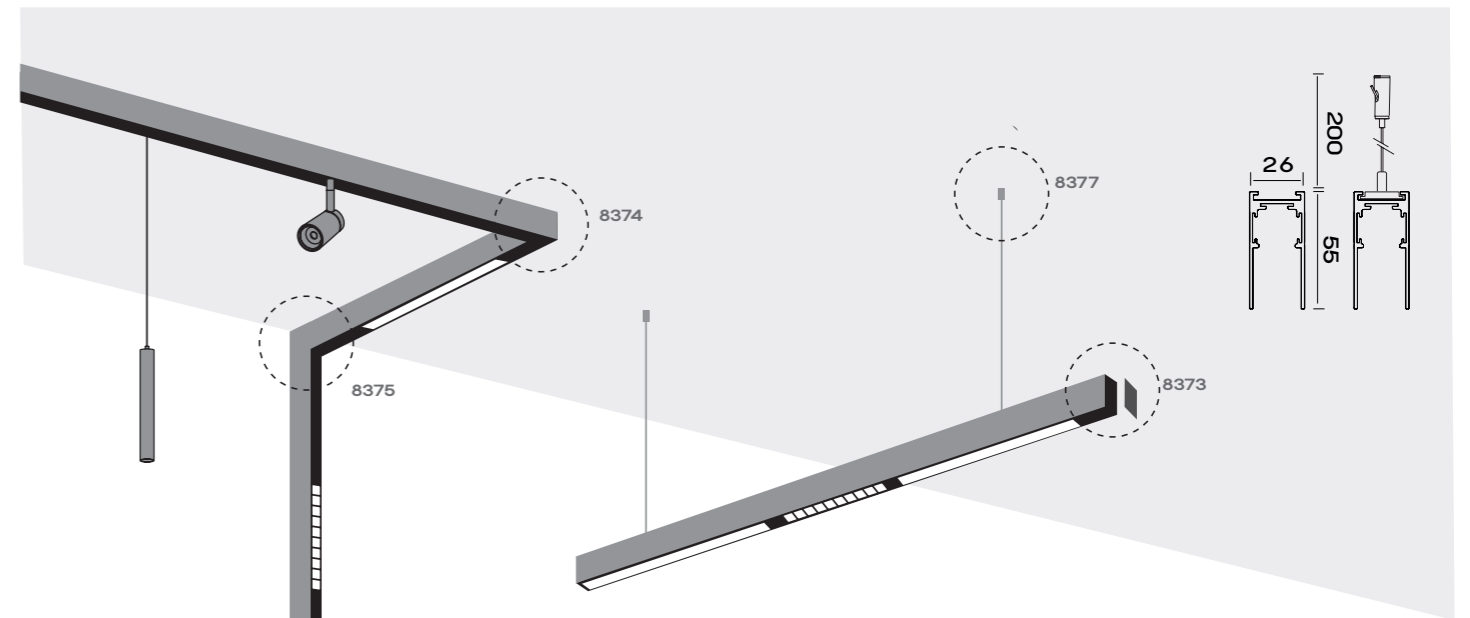

* Tapa incluida-Cover included