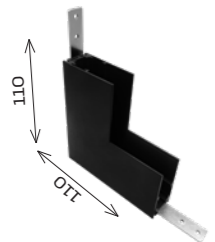

TRACK ACCESSORIES

8304 L-joint 90° plates incl.

8305 Wall to wall connector (**in**) plates incl.

8306 Wall to wall connector (**out**) plates incl.

8303 Top track connection plate

8314 Live end (connector)

8313 Live end (feeder)

8302 Set 2 end caps

8377 Suspension kits (2 wires)

Input voltage DC48V — max load-up to 300W — max track length-50m

MAGNETO 48V

SURFACE TRACK

8371 Track length 1000 mm

8372 Track length 2000 mm

TRACK ACCESSORIES

8374 L-joint 90° plates incl.

8375 Wall to wall connector (in) plates incl.

8376 Wall to wall connector (out) plates incl.

8303 Top track connection plate

8314 Live end (connector)

8313 Live end (feeder)