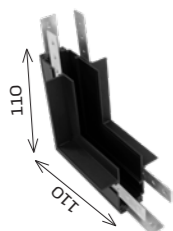

TRACK ACCESSORIES

8374 L-joint 90° plates incl.

8375 Wall to wall connector (in) plates incl.

8376 Wall to wall connector (out) plates incl.

8303 Top track connection plate

8314 Live end (connector)

8313 Live end (feeder)

TRACK ACCESSORIES

8309 L-joint 90° plates incl.

8310 Wall to wall connector (in) plates incl.

8311 Wall to wall connector (out) plates incl.

8312 Side track connection plate ×2

8303 Top track connection plate