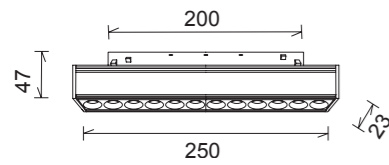

REFERENCE	K	LED WATT	BEAM ANGLE	LUMENS	FINISH	
8320	3000K	12W	50°	960lm	Negro-Black	On-off
8321	3000K	18W	50°	1440lm	Negro-Black	On-off
8337	3000K	12W	50°	960lm	Negro-Black	Dimmable
8338	3000K	18W	50°	1440lm	Negro-Black	Dimmable
				48V CRI≥ 90	Aluminio-Aluminium	

REFERENCE	K	LED WATT	BEAM ANGLE	LUMENS	FINISH	
8322	3000K	16W	120°	1280lm	Negro-Black	On-off
8339	3000K	16W	120°	1280lm	Negro-Black	Dimmable
8318	3000K	8W	120°	640lm	Negro-Black	On-off
8319	3000K	16W	120°	1280lm	Negro-Black	On-off
8335	3000K	8W	120°	640lm	Negro-Black	Dimmable
8336	3000K	16W	120°	1280lm	Negro-Black	Dimmable
				48V CRI≥ 90	Aluminio-Aluminium