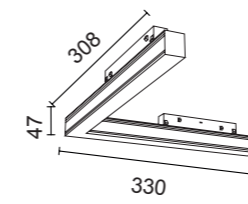

Angulo difusor-Corner diffuser

REFERENCE	K	LED WATT	BEAM ANGLE	LUMENS	FINISH	
8322	3000K	16W	120°	1280lm	Negro-Black	On-off
8339	3000K	16W	120°	1280lm	Negro-Black	Dimmable
8318	3000K	8W	120°	640lm	Negro-Black	On-off
8319	3000K	16W	120°	1280lm	Negro-Black	On-off
8335	3000K	8W	120°	640lm	Negro-Black	Dimmable
8336	3000K	16W	120°	1280lm	Negro-Black	Dimmable
				48V CRI≥ 90	Aluminio-Aluminium