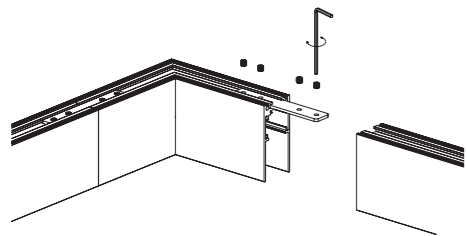

Surface rails are solutions designed for any installation area. Its particular design makes it the absolute protagonist of the space.

MAGNETO 48V

SURFACE TRACK

8300 Track length 1000 mm

8301 Track length 2000 mm

TRACK ACCESSORIES

8304 L-joint 90° plates incl.

8305 Wall to wall connector (**in**) plates incl.

8306 Wall to wall connector (**out**) plates incl.

8303 Top track connection plate

8314 Live end (connector)

8313 Live end (feeder)

8302 Set 2 end caps

8377 Suspension kits (2 wires)

Input voltage DC48V — max load-up to 300W — max track length-50m

MAGNETO 48V

SURFACE TRACK

8371 Track length 1000 mm

8372 Track length 2000 mm

TRACK ACCESSORIES

8374 L-joint 90° plates incl.

8375 Wall to wall connector (in) plates incl.

8376 Wall to wall connector (out) plates incl.

8303 Top track connection plate

8314 Live end (connector)

8313 Live end (feeder)