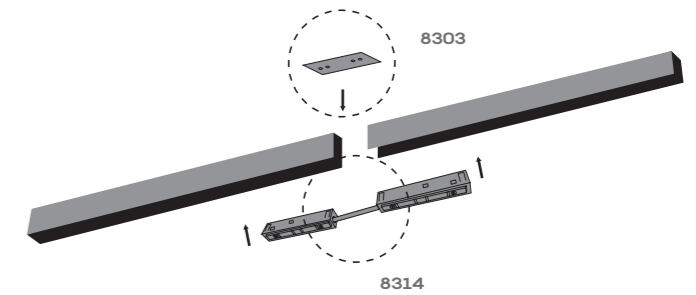

* Tapa incluida-Cover included