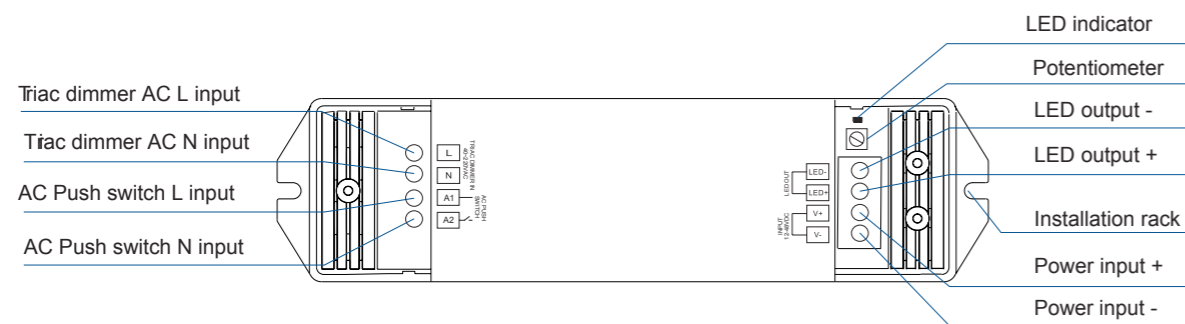

Señal entrada regulador AC 40-220v.

Allows to control single color LED strips (12/24/36 V) and 48V magnetic tracks.

Suitable for TRIAC controllers and standard PUSH switches.

You may connect several to the same PUSH switch; also you may connect PUSH switch and TRIAC dimmer at the same time.

max.Input: 15A / max.Output: 1 channel -15A.

Protection against over current, short circuit & over temperature

Input dimmig signal AC 40-220v.

Esquema de conexión / Connection diagram

Ref.	Input-output Voltage	Tipo de regulación Control signal	Intensidad máx. de salida Max output current	Potencia máx. de salida Max output power	Tipo tira Led/magnetic Led strip type/magnetic	Control a través de Control made by
	V	mA	A	12V 24V 36V 48V	Monocolor	Pulsador standard y/o triac
8347	12-48VDC	PWM PUSH TRIAC	1CH,15A	180W 360W 540W 720W	MONOC. DIM (1CH)	Standard push switch and/or triac

Estructuras e Instalaciones Mecánicas / Mechanical Structures and Installations

Conecte el atenuador Triac con un solo cable, sin cable neutro.
Connect single wire Triac dimmer, without neutral wire.

Conecte el atenuador Triac con entrada de cable neutro
Connect Triac dimmer with neutral wire input