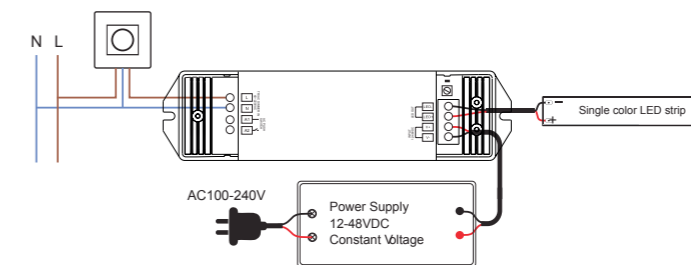

Señal entrada regulador AC 40-220v.

Allows to control single color LED strips (12/24/36 V) and 48V magnetic tracks.

Suitable for TRIAC controllers and standard PUSH switches.

You may connect several to the same PUSH switch; also you may connect PUSH switch and TRIAC dimmer at the same time.

max.Input: 15A / max.Output: 1 channel -15A.

Protection against over current, short circuit & over temperature

Input dimmig signal AC 40-220v.

Esquema de conexión / Connection diagram

Ref.	Input-output Voltage	Tipo de regulación Control signal	Intensidad máx. de salida Max output current	Potencia máx. de salida Max output power	Tipo tira Led/magnetic Led strip type/magnetic	Control a través de Control made by
	V	mA	A	12V 24V 36V 48V	Monocolor	Pulsador standard y/o triac
8347	12-48VDC	PWM PUSH TRIAC	1CH,15A	180W 360W 540W 720W	MONOC. DIM (1CH)	Standard push switch and/or triac

Estructuras e Instalaciones Mecánicas / Mechanical Structures and Installations

Conecte el atenuador Triac con un solo cable, sin cable neutro.
Connect single wire Triac dimmer, without neutral wire.

Conecte el atenuador Triac con entrada de cable neutro
Connect Triac dimmer with neutral wire input