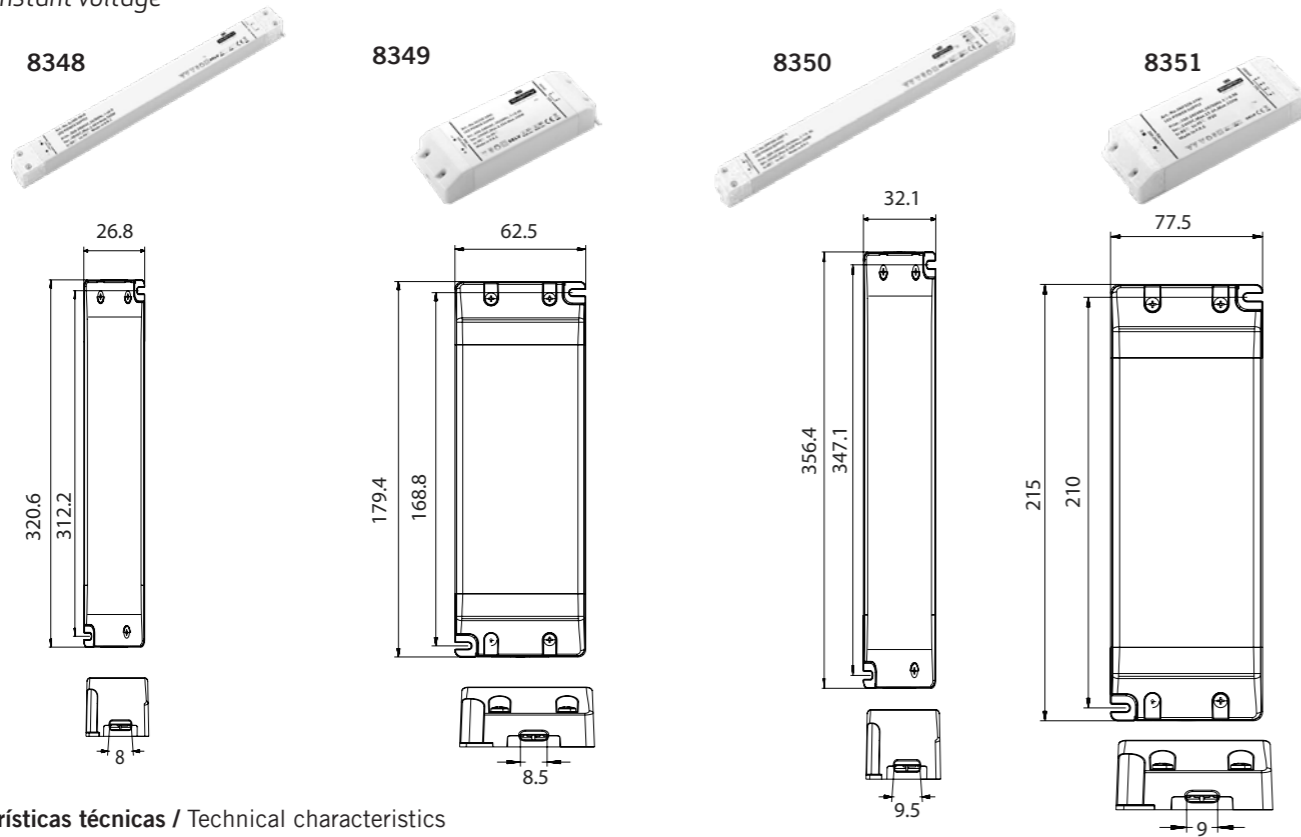

ALIMENTADORES-DRIVERS

Tension constante 48v
48v Constant voltage

Características técnicas / Technical characteristics

Ref.	Art.-No	Tensión nominal de entrada Nominal input voltage	Rango de potencia en módulo Output power range	Tensión de salida DC Output voltage DC	Corriente de salida máxima Maximum output current	Factor de potencia Power factor	Frecuencia Frequency	Temp. máx. envolvente Max temp. at tc point	Temp. funcionamiento Operating temp.	Protección Protection
		Vac	W	Vdc	A	λ	Hz	tc (°C)	ta (°C)	IP
8348	SL100-48VF-1	200-240V	0-100	48	2.05	$\geq 0,95$	50/60	90°	-20...+45°	20
8349	SS150-48VL	200-240V	0-150	48	3.12	$\geq 0,95$	50/60	90°	-20...+45°	20
8350	SL240-48VF	220-240V	0-240	48	5.00	$\geq 0,95$	50/60	90°	-20...+45°	20
8351	SNP320-48VL-1	220-240V	0-320	48	6.67	$\geq 0,95$	50/60	90°	-20...+45°	20