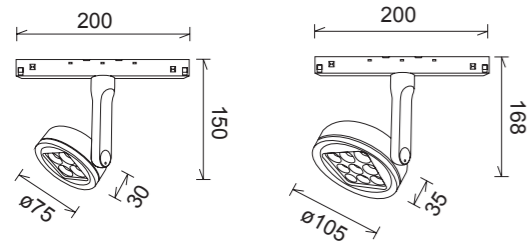

MAGNETO 48V

Foco - spot light

REFERENCE	K	LED WATT	BEAM ANGLE	LUMENS	FINISH	
8325	3000K	10W	50°	800lm	Negro-Black	On-off
8326	3000K	20W	50°	1600lm	Negro-Black	On-off
8342	3000K	10W	50°	800lm	Negro-Black	Dimmable
8343	3000K	20W	50°	1600lm	Negro-Black	Dimmable

48V CRI ≥ 90   Aluminio-Aluminium