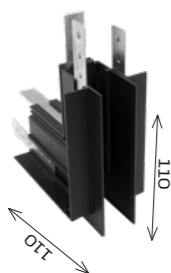

TRACK ACCESSORIES

8374 L-joint 90° plates incl.

8375 Wall to wall connector (in) plates incl.

8376 Wall to wall connector (out) plates incl.

8303 Top track connection plate

8314 Live end (connector)

8313 Live end (feeder)

TRACK ACCESSORIES

8309 L-joint 90° plates incl.

8310 Wall to wall connector (in) plates incl.

8311 Wall to wall connector (out) plates incl.

8312 Side track connection plate ×2

8303 Top track connection plate