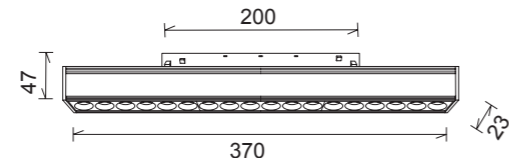

REFERENCE	K	LED WATT	BEAM ANGLE	LUMENS	FINISH	
8320	3000K	12W	50°	960lm	Negro-Black	On-off
8321	3000K	18W	50°	1440lm	Negro-Black	On-off
8337	3000K	12W	50°	960lm	Negro-Black	Dimmable
8338	3000K	18W	50°	1440lm	Negro-Black	Dimmable
				48V CRI≥ 90	Aluminio-Aluminium	

REFERENCE	K	LED WATT	BEAM ANGLE	LUMENS	FINISH	
8322	3000K	16W	120°	1280lm	Negro-Black	On-off
8339	3000K	16W	120°	1280lm	Negro-Black	Dimmable
8318	3000K	8W	120°	640lm	Negro-Black	On-off
8319	3000K	16W	120°	1280lm	Negro-Black	On-off
8335	3000K	8W	120°	640lm	Negro-Black	Dimmable
8336	3000K	16W	120°	1280lm	Negro-Black	Dimmable
				48V CRI≥ 90	Aluminio-Aluminium