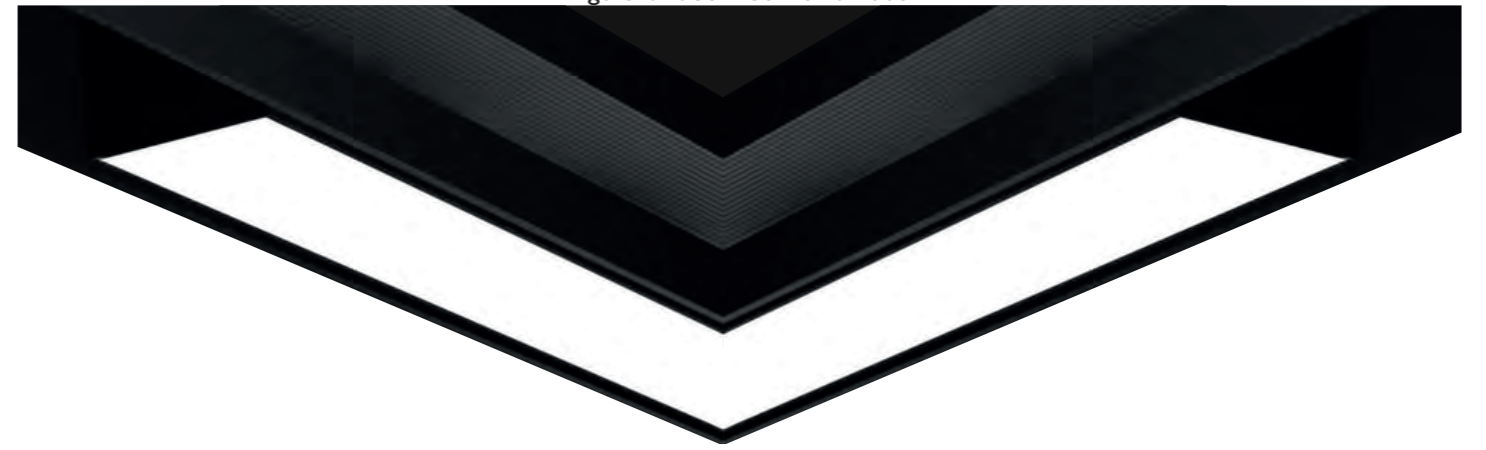

Angulo difusor-Corner diffuser

REFERENCE	K	LED WATT	BEAM ANGLE	LUMENS	FINISH	
8322	3000K	16W	120°	1280lm	Negro-Black	On-off
8339	3000K	16W	120°	1280lm	Negro-Black	Dimmable
8318	3000K	8W	120°	640lm	Negro-Black	On-off
8319	3000K	16W	120°	1280lm	Negro-Black	On-off
8335	3000K	8W	120°	640lm	Negro-Black	Dimmable
8336	3000K	16W	120°	1280lm	Negro-Black	Dimmable
				48V CRI≥ 90	Aluminio-Aluminium