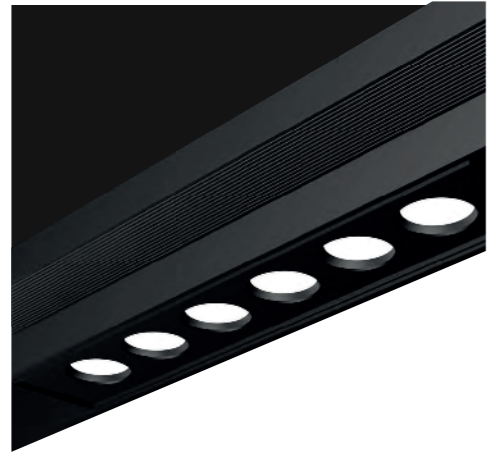

MAGNETO 48V

Foco - spot light

REFERENCE	K	LED WATT	BEAM ANGLE	LUMENS	FINISH	
8325	3000K	10W	50°	800lm	Negro-Black	On-off
8326	3000K	20W	50°	1600lm	Negro-Black	On-off
8342	3000K	10W	50°	800lm	Negro-Black	Dimmable
8343	3000K	20W	50°	1600lm	Negro-Black	Dimmable

48V CRI ≥ 90 Aluminio-Aluminium

Foco lineal- Linear spot light

REFERENCE	K	LED WATT	BEAM ANGLE	LUMENS	FINISH	
8323	3000K	10W	50°	800lm	Negro-Black	On-off
8324	3000K	20W	50°	1600lm	Negro-Black	On-off
8340	3000K	10W	50°	800lm	Negro-Black	Dimmable
8341	3000K	20W	50°	1600lm	Negro-Black	Dimmable

48V CRI ≥ 90 Aluminio-Aluminium

Modulo lineal COB-Linear light diffuser

REFERENCE	K	LED WATT	BEAM ANGLE	LUMENS	FINISH	
8320	3000K	12W	50°	960lm	Negro-Black	On-off
8321	3000K	18W	50°	1440lm	Negro-Black	On-off
8337	3000K	12W	50°	960lm	Negro-Black	Dimmable 
8338	3000K	18W	50°	1440lm	Negro-Black	Dimmable 
				48V CRI≥ 90	Aluminio-Aluminium	