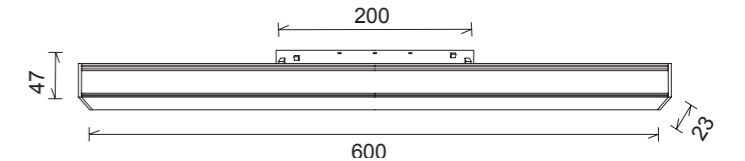

Angulo difusor-Corner diffuser

REFERENCE	K	LED WATT	BEAM ANGLE	LUMENS	FINISH	
8322	3000K	16W	120°	1280lm	Negro-Black	On-off
8339	3000K	16W	120°	1280lm	Negro-Black	Dimmable
8318	3000K	8W	120°	640lm	Negro-Black	On-off
8319	3000K	16W	120°	1280lm	Negro-Black	On-off
8335	3000K	8W	120°	640lm	Negro-Black	Dimmable
8336	3000K	16W	120°	1280lm	Negro-Black	Dimmable
				48V CRI≥ 90	Aluminio-Aluminium