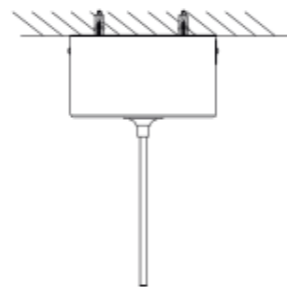

REFERENCE	CCT switch	LED WATT	LUMENS	FINISH
New 8355	2700K-3000K-4000K	7W	560lm	Blanco-White
New 8356	2700K-3000K-4000K	7W	560lm	Negro-Black
New 8357	2700K-3000K-4000K	10W	770lm	Blanco-White
New 8358	2700K-3000K-4000K	10W	770lm	Negro-Black
	UGR<19	220-240V~ 50/60Hz	CRI: ≥ 80	Aluminio-Aluminium