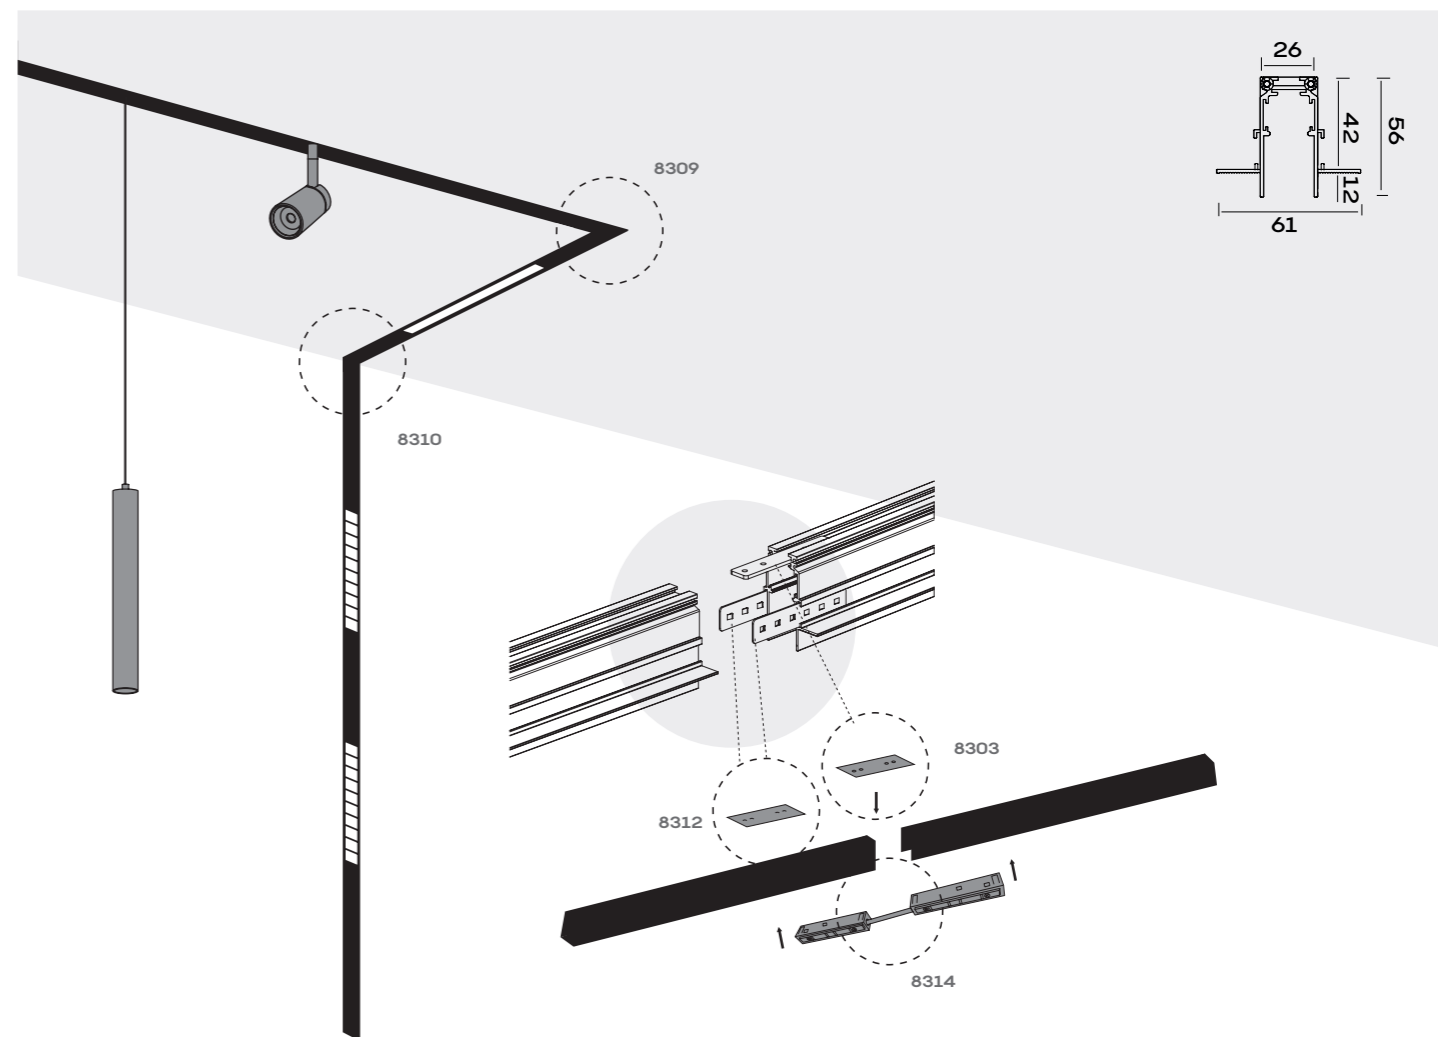

TRACK ACCESSORIES

8309 L-joint 90° plates incl.

8310 Wall to wall connector (in) plates incl.

8311 Wall to wall connector (out) plates incl.

8312 Side track connection plate ×2

8303 Top track connection plate

8314 Live end (connector)

8313 Live end (feeder)

■ Brown +48V

■ Blue -48V

8373 Set 2 end caps

* Tapa incluida-Cover included

Input voltage DC48V — max load-up to 300W — max track length-50m

ALIMENTADORES-DRIVERS