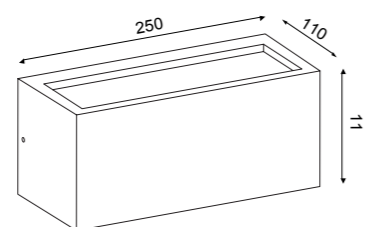

REFERENCE	BULB NO INCLUDED	FINISH
New 8352	1L x E27	Gris Oscuro-Dark Grey
New 8353	1L x E27	Blanco-White
New 8354	1L x E27	Corten-Corten
7050	1L x E27	Gris Oscuro-Dark Grey
7051	1L x E27	Blanco-White
7052	1L x E27	Corten-Corten
máx. 20W LED (No incl)		100-240V ~ 50/60Hz Aluminio-Aluminium