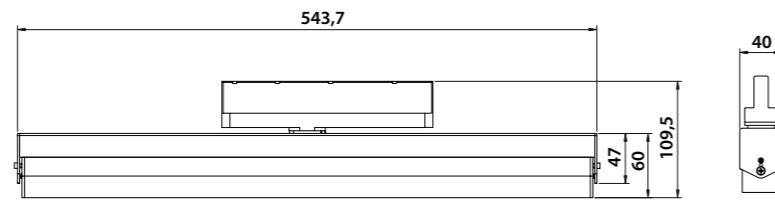

UGR<19 CRI≥90

UGR<19 CRI≥90

REFERENCE	K	LED WATT	LUMENS	FINISH
New 8359	3000K	30W	2350lm	Blanco-White
New 8360	3000K	30W	2350lm	Negro-Black
New 8361	4000K	30W	2400lm	Blanco-White
New 8362	4000K	30W	2400lm	Negro-Black
220-240V~ 50/60Hz CRI≥90				Aluminio-Aluminium

REFERENCE	K	LED WATT	LUMENS	FINISH
New 8363	3000K	30W	2350lm	Blanco-White
New 8364	3000K	30W	2350lm	Negro-Black
New 8365	4000K	30W	2400lm	Blanco-White
New 8366	4000K	30W	2400lm	Negro-Black
220-240V~ 50/60Hz CRI≥90				Aluminio-Aluminium