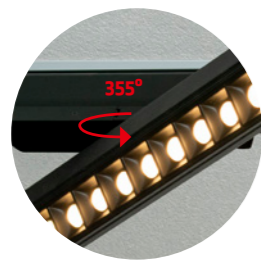

UGR<19 CRI≥90

UGR<19 CRI≥90

REFERENCE	K	LED WATT	LUMENS	FINISH
New 8359	3000K	30W	2350lm	Blanco-White
New 8360	3000K	30W	2350lm	Negro-Black
New 8361	4000K	30W	2400lm	Blanco-White
New 8362	4000K	30W	2400lm	Negro-Black
220-240V~ 50/60Hz CRI≥90				Aluminio-Aluminium

REFERENCE	K	LED WATT	LUMENS	FINISH
New 8363	3000K	30W	2350lm	Blanco-White
New 8364	3000K	30W	2350lm	Negro-Black
New 8365	4000K	30W	2400lm	Blanco-White
New 8366	4000K	30W	2400lm	Negro-Black
220-240V~ 50/60Hz CRI≥90				Aluminio-Aluminium