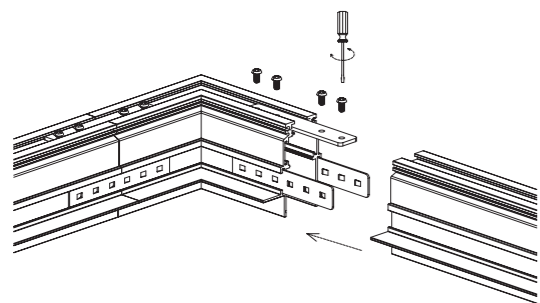

MAGNETO 48V

RECESSED TRACK

8307 Track length 1000 mm

8308 Track length 2000 mm

TRACK ACCESSORIES

8309 L-joint 90° plates incl.

8310 Wall to wall connector (in) plates incl.

8311 Wall to wall connector (out) plates incl.

8312 Side track connection plate ×2

8303 Top track connection plate

8314 Live end (connector)

8313 Live end (feeder)

■ Brown +48V

■ Blue -48V

8373 Set 2 end caps