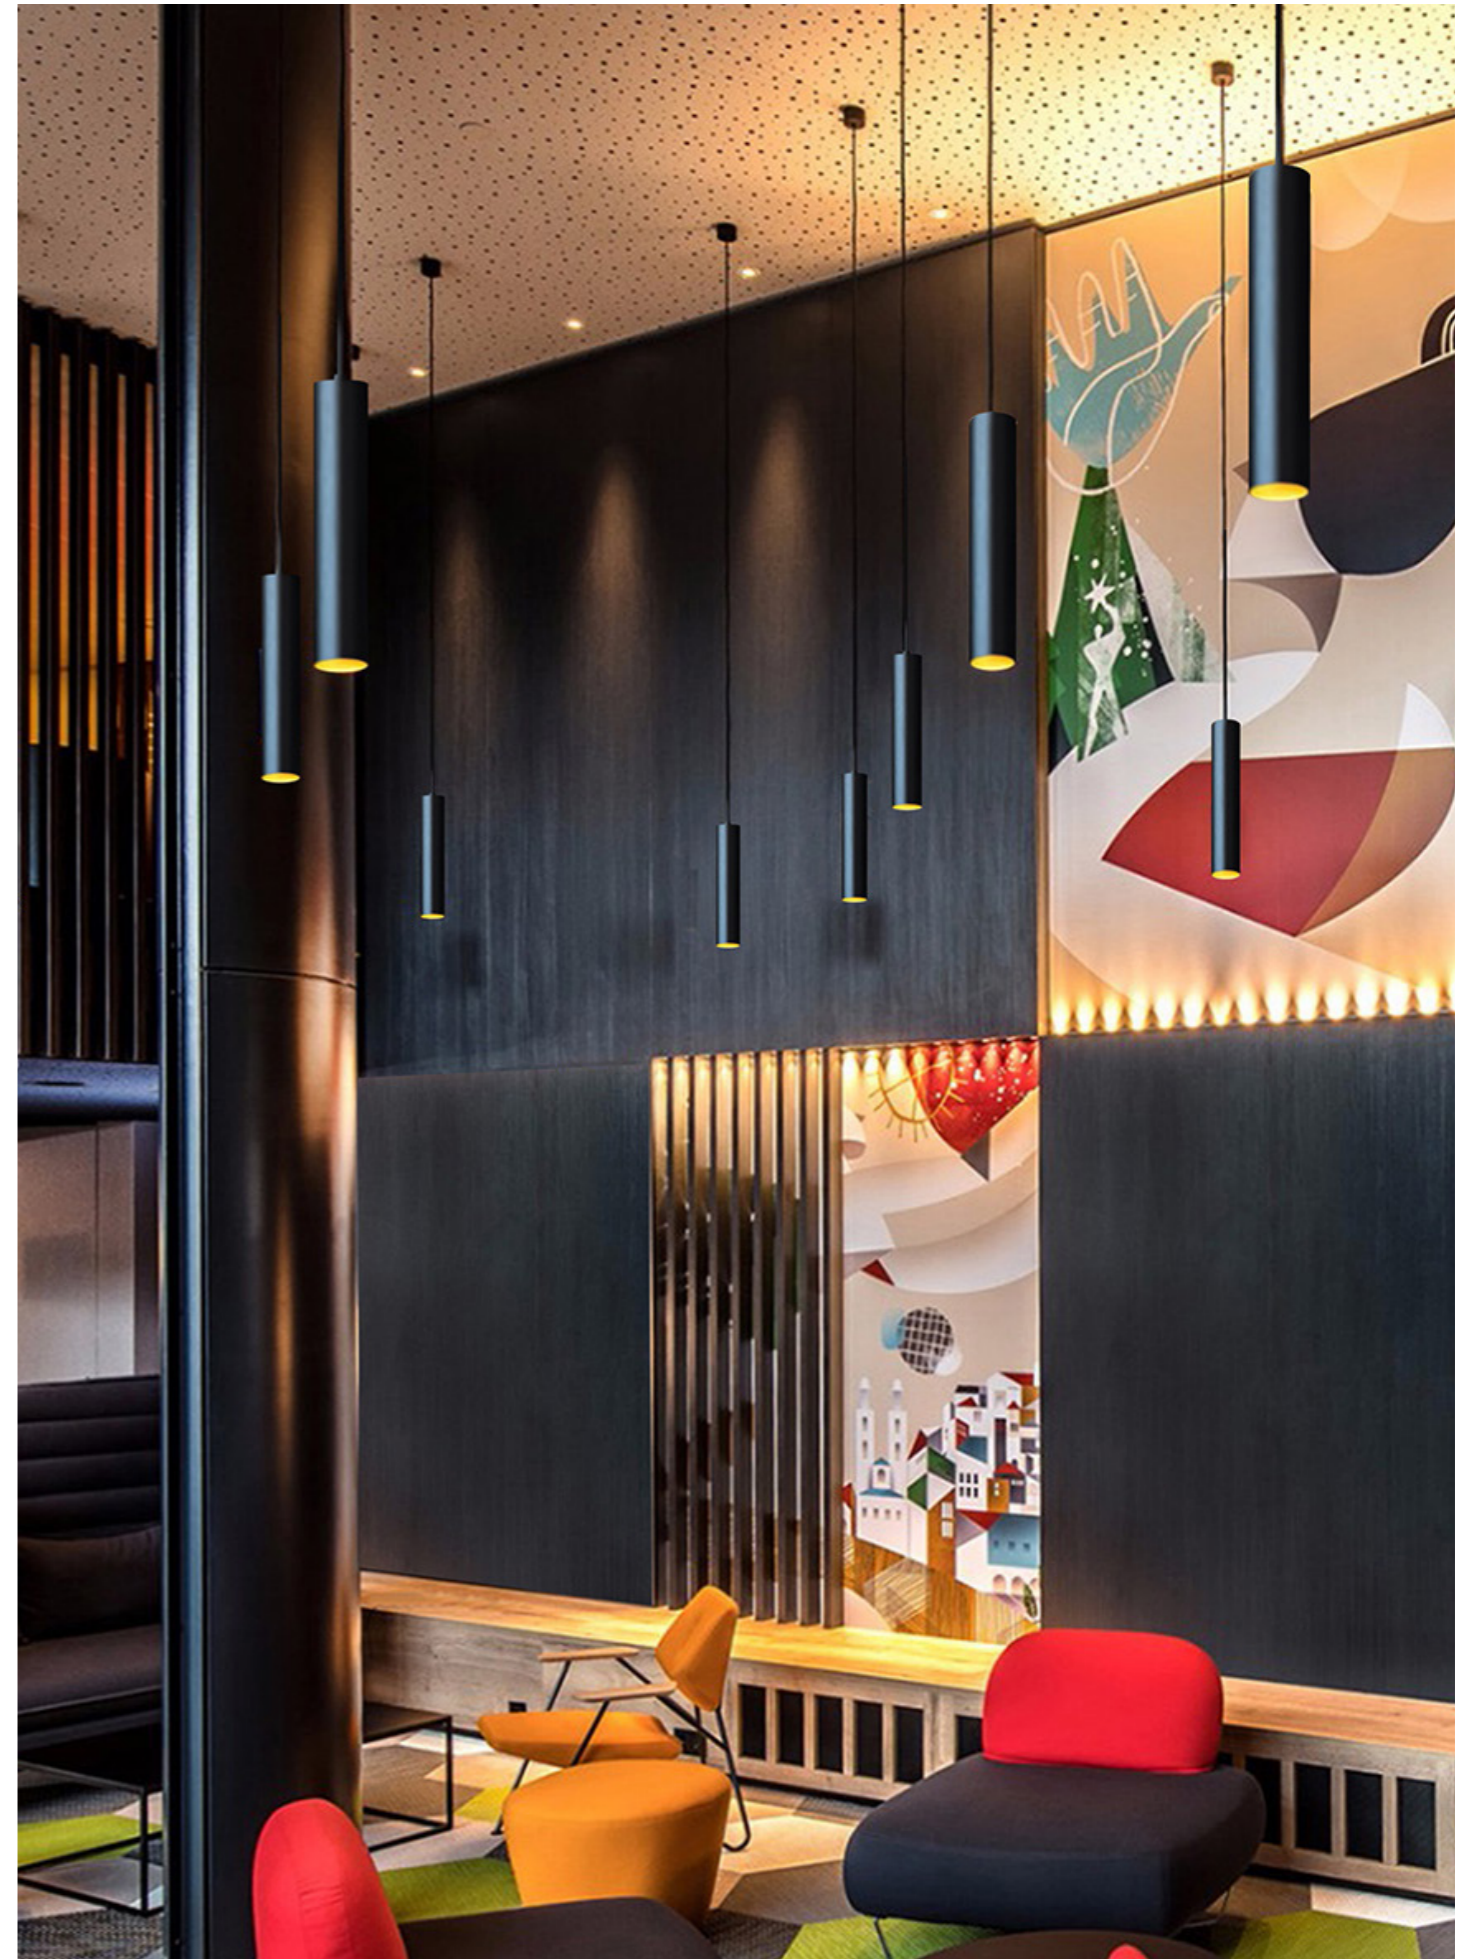

CCT SWITCH
2700K - 3000K - 4000K

REFERENCE	CCT switch	LED WATT	LUMENS	FINISH
New 8355	2700K-3000K-4000K	7W	560lm	Blanco-White
New 8356	2700K-3000K-4000K	7W	560lm	Negro-Black
New 8357	2700K-3000K-4000K	10W	770lm	Blanco-White
New 8358	2700K-3000K-4000K	10W	770lm	Negro-Black
	UGR<19	220-240V~ 50/60Hz	CRI: ≥ 80	Aluminio-Aluminium