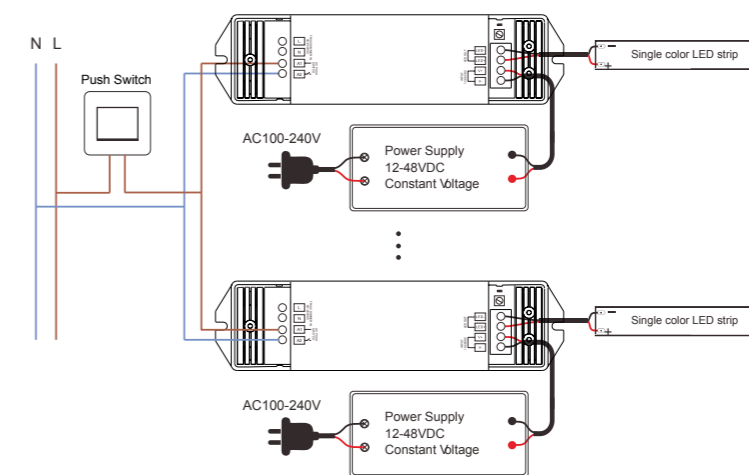

Conectar con el interruptor Push de CA
Connect with AC push switch