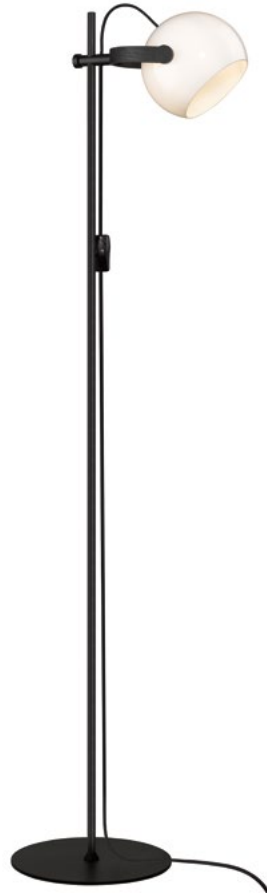

DC floor lamp Ø18

Opal

Art. 734238

Size: Ø18 cm, H150 cm
Material: Acrylic, wood
Color: Opalic, black painted oak
Socket: E27, Max 40W excl.
Cable: 150 cm textile

DC floor lamp Ø18

Opal

Art. 734276

Size: Ø18 cm, H150 cm
Material: Acrylic, wood
Color: Opalic, black painted oak
Socket: 2 x E27, Max 40W excl.
Cable: 150 cm textile