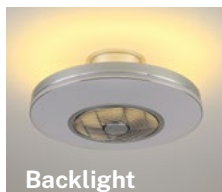

NEW
UPDATED
VERSION

- No sounds
- Memory function

Off

On

Backlight

Push

The whole Push series
is battery driven

Push Mini Timer
White
Art. 931200