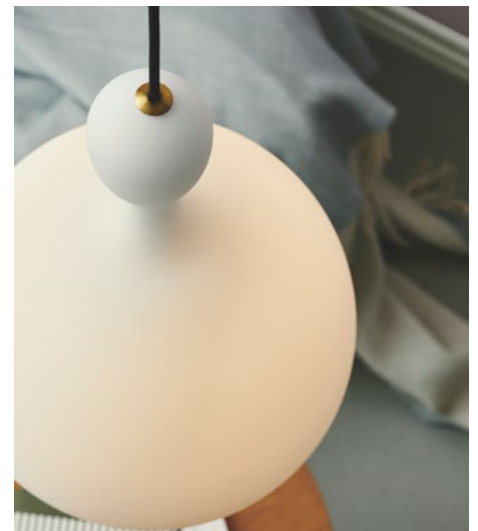

Dueodde

Page 88