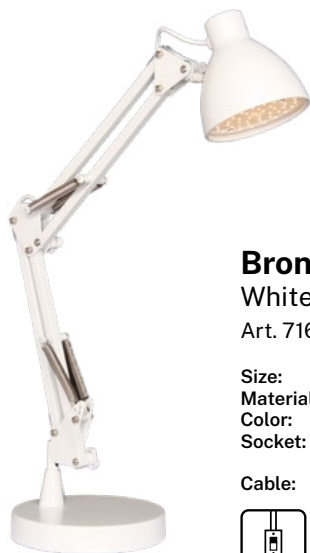

Table lamps

Bronx table lamp

White

Art. 716166

Size: Ø10 cm, H40 cm
Materials: Metal
Color: White, chrome
Socket: Built-in 5W LED
400 lm, 3000 K
Cable: 150 cm plastic