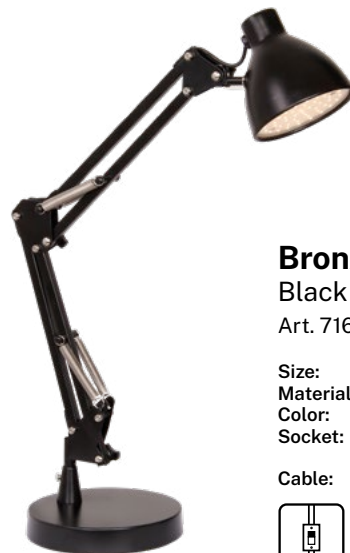

Table lamps

Bronx table lamp

White

Art. 716166

Size: Ø10 cm, H40 cm
Materials: Metal
Color: White, chrome
Socket: Built-in 5W LED
400 lm, 3000 K
Cable: 150 cm plastic

Bronx table lamp

Black

Art. 716173