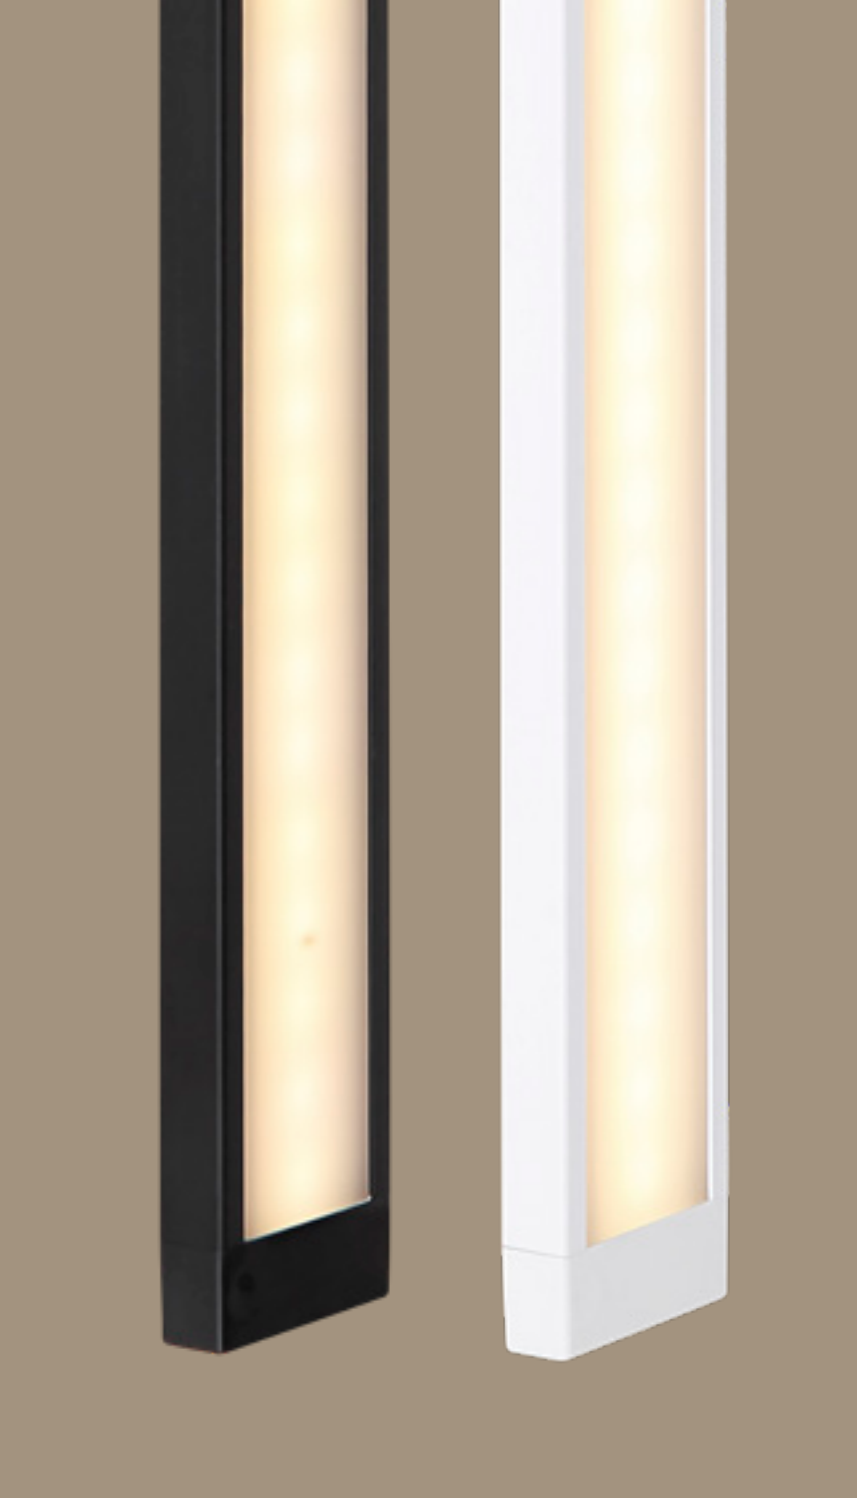

## Villy

<b>42007-15</b>	incl. LED 15W	2000lm	1650lm	3000K	VPE: 20	↔ 55cm x 5,3cm	↕ 3,7cm
<b>42007-30</b>	incl. LED 30W	3800lm	3300lm	3000K	VPE: 20	↔ 115cm x 5,3cm	↕ 3,7cm

plastic white, plastic opal

42008-5B