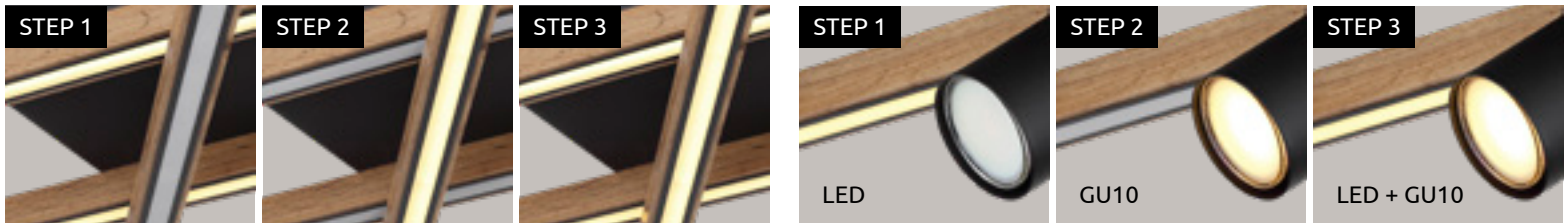

Mandera

67287D	incl. LED 16W excl. 1x GU10 LED 5W	1800lm	1100lm	3000K	VPE: 2	↔ 50cm x 20cm ↓ max.16,5cm
67287D1	incl. LED 36W	4000lm	2000lm	3000K	VPE: 2	↔ 80cm x 20cm ↓ 9cm
67287H	incl. LED 24W	2800lm	1200lm	3000K	VPE: 4	↔ 80cm x 7cm ↓ 120cm
67287H1	incl. LED 40W	4500lm	1800lm	3000K	VPE: 2	↔ 80cm x 12cm ↓ 120cm
67287S	incl. LED 24W	2680lm	1000lm	3000K	VPE: 1	↔ 30cm x 18cm ↓ 120cm
67287T	incl. LED 12W	1380lm	450lm	3000K	VPE: 2	↔ 25cm x 15cm ↓ 52,5cm
67287W	incl. LED 12W	1400lm	550lm	3000K	VPE: 4	↔ 20cm ↓ 35cm ↳ 6cm

metal black matt, MDF wood optics dark, plastic opal