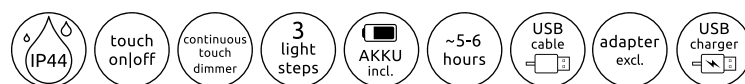

Gregoir

58434W	incl. LED 4W	310lm	200lm	3000|4000|5000K	VPE: 6	Ø13cm	‡38cm	metal white matt, plastic white, satined
58434B	incl. LED 4W	310lm	200lm	3000|4000|5000K	VPE: 6	Ø13cm	‡38cm	metal black matt, plastic white, satined