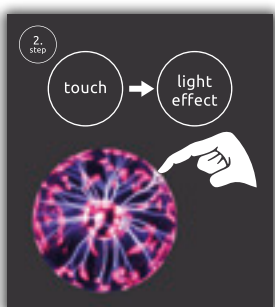

Plasma

280110

3,6W

VPE: 12

Ø12,7cm ↓20,5cm

plastic black,
plastic clear