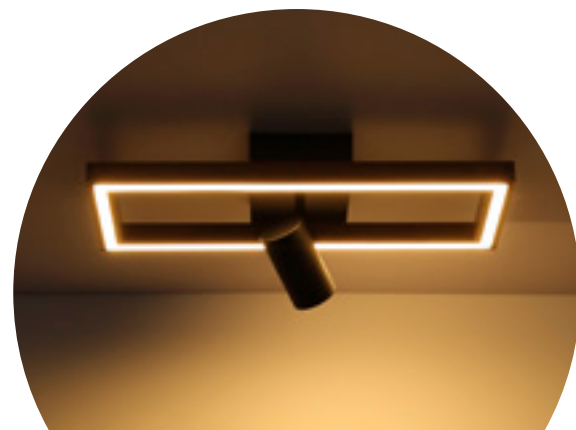

Mandera

67287D	incl. LED 16W excl. 1x GU10 LED 5W	1800lm	1100lm	3000K	VPE: 2	↔ 50cm x 20cm ↓ max.16,5cm
67287D1	incl. LED 36W	4000lm	2000lm	3000K	VPE: 2	↔ 80cm x 20cm ↓ 9cm
67287H	incl. LED 24W	2800lm	1200lm	3000K	VPE: 4	↔ 80cm x 7cm ↓ 120cm
67287H1	incl. LED 40W	4500lm	1800lm	3000K	VPE: 2	↔ 80cm x 12cm ↓ 120cm
67287S	incl. LED 24W	2680lm	1000lm	3000K	VPE: 1	↔ 30cm x 18cm ↓ 120cm
67287T	incl. LED 12W	1380lm	450lm	3000K	VPE: 2	↔ 25cm x 15cm ↓ 52,5cm
67287W	incl. LED 12W	1400lm	550lm	3000K	VPE: 4	↔ 20cm ↓ 35cm ↳ 6cm

metal black matt, MDF wood optics dark, plastic opal