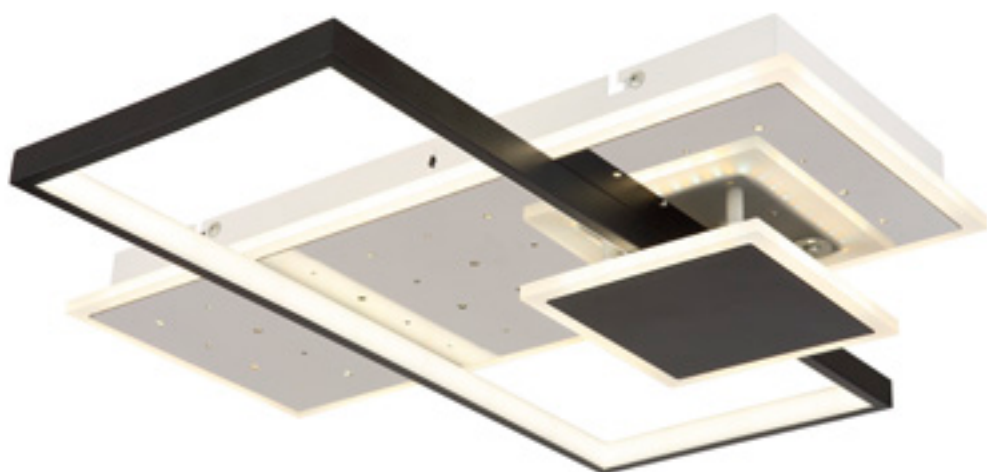

Dabby

67146

incl. LED 40W

400-4900lm

180-2100lm

2700-6500K

2700|4000|6500K

VPE: 4

↔ 50cm x 50cm ↓ 7,2cm

metal white matt,
black matt,
chromed,
aluminum black matt