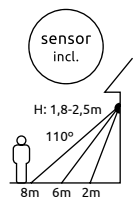

31360S

Gracey

31360	excl. 1x E27 60W	VPE: 6	↔ 14,3cm ↓ 25,2cm ↘ 15,2cm
31360S	excl. 1x E27 60W	VPE: 6	↔ 14,3cm ↓ 25,2cm ↘ 15,2cm
31362	excl. 1x E27 60W	VPE: 6	Ø14,3cm ↓ 60cm
31362S	excl. 1x E27 60W	VPE: 6	Ø14,3cm ↓ 60cm
31363	excl. 1x E27 60W	VPE: 6	Ø14,3cm ↓ 100cm
31363S	excl. 1x E27 60W	VPE: 6	Ø14,3cm ↓ 100cm

stainless steel black matt, glass smoke, metal rods black matt