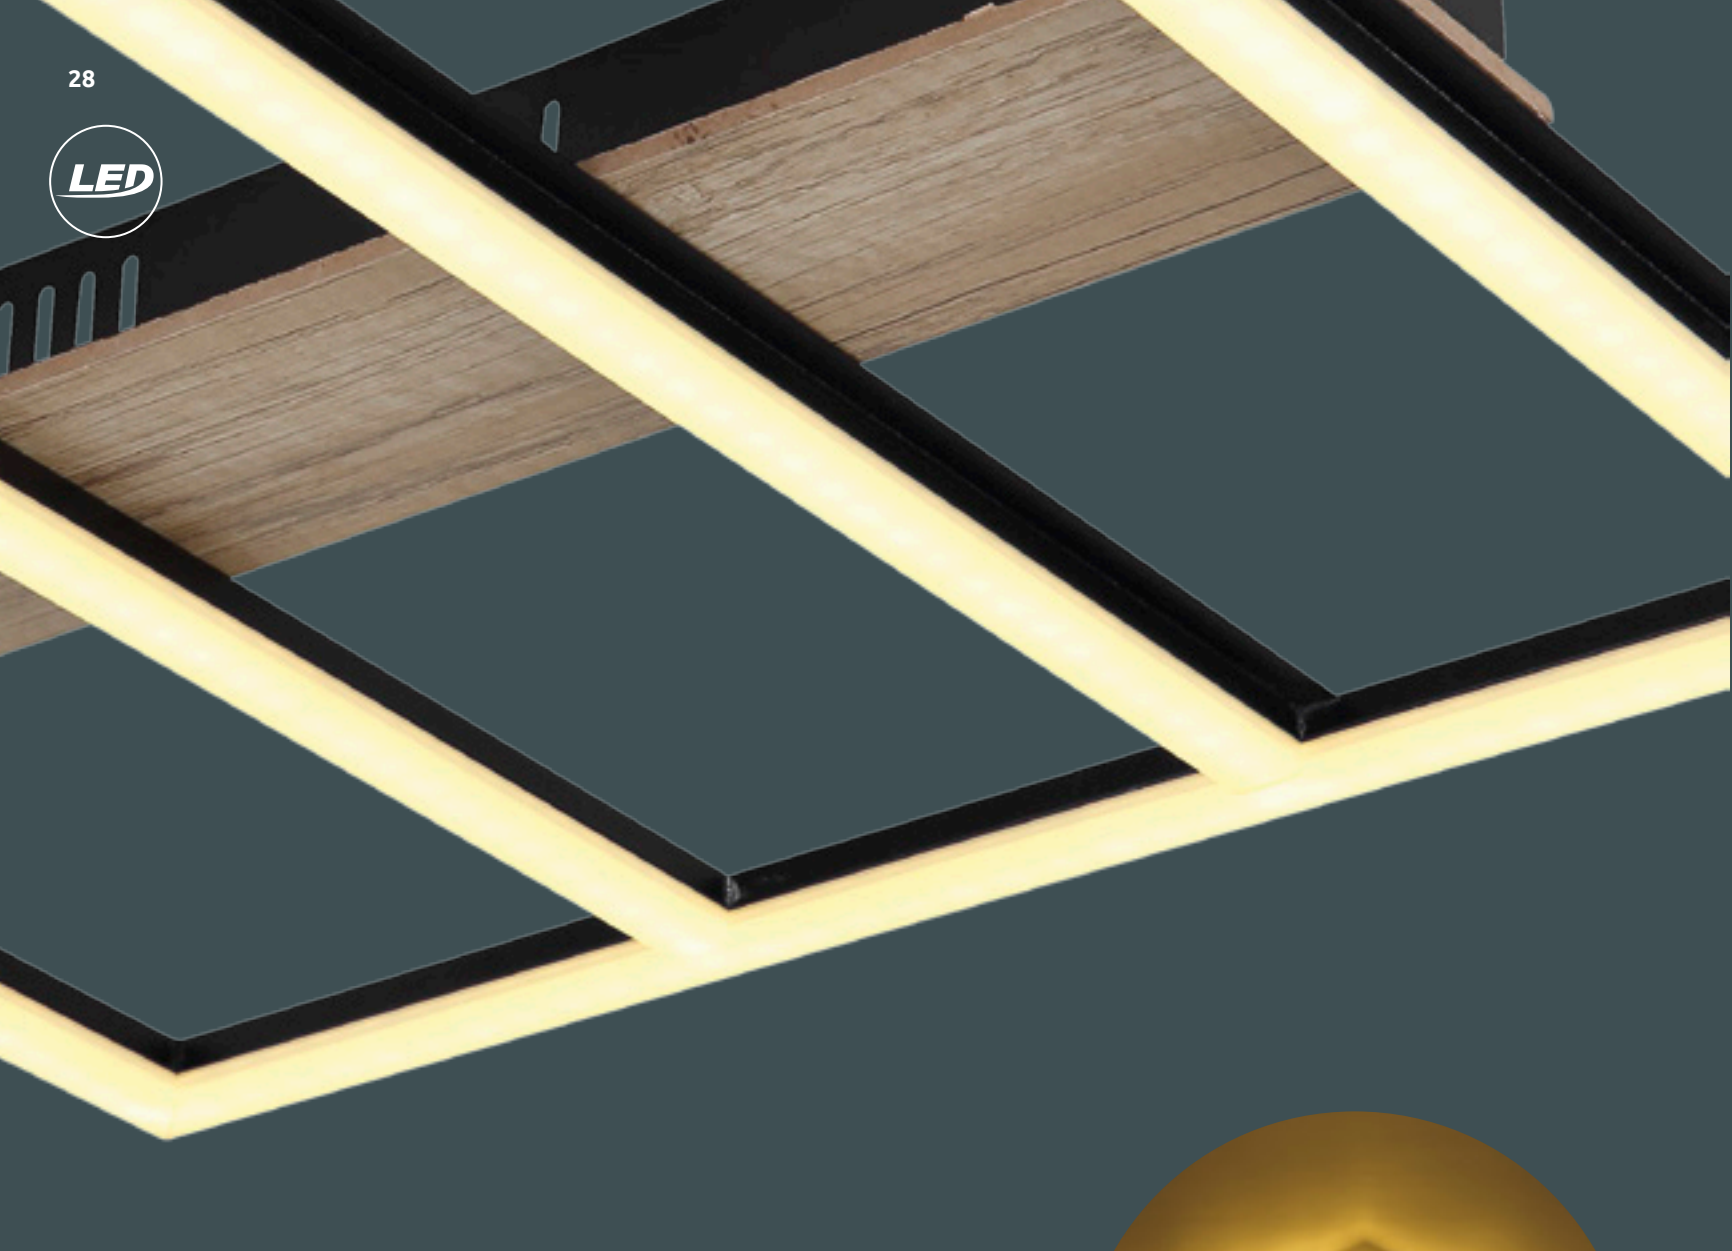

67291-48

Froomy

67291-18	incl. LED 18W	2200lm	1700lm	3000K	VPE: 10	↔ 30cm x 30cm ↓ 5,5cm
67291-30	incl. LED 30W	3250lm	2250lm	3000K	VPE: 6	↔ 45cm x 45cm ↓ 5,5cm
67291-48	incl. LED 48W	4900lm	3600lm	3000K	VPE: 6	↔ 60cm x 60cm ↓ 5,5cm

metal black matt, MDF wood optics dark, plastic opal, aluminium black matt