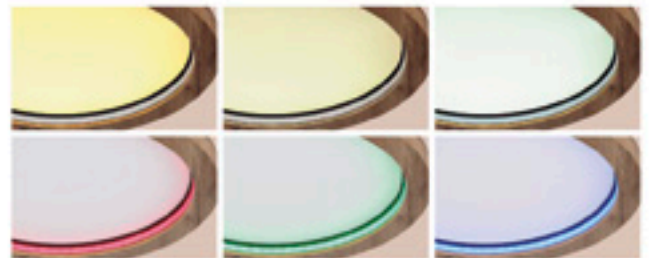

41374-24

Branza

41374-24	incl. LED 24W	270-2700lm	170-1700lm	2700-6000K	VPE: 4	↔ 40cm x 40cm ↓ 6,5cm
	incl. RGB LED 4W			2700|4500|6000K		
41374-24R	incl. LED 24W	270-2700lm	145-1450lm	2700-6000K	VPE: 4	∅40cm ↓ 6,5cm
	incl. RGB LED 4W			2700|4500|6000K		

metal black matt, MDF dark wood optics, plastic opal