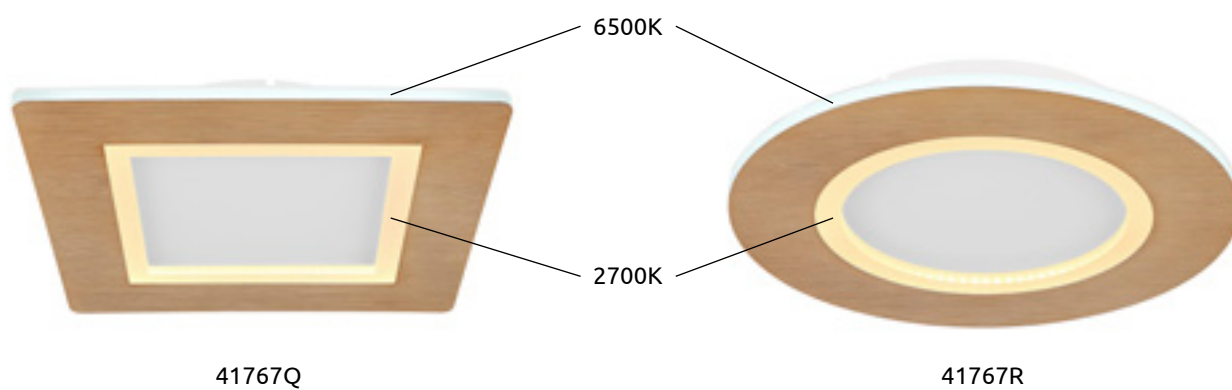

Clay

41767Q	incl. LED 23,4W	2560lm	1300lm	2700K + 6500K	VPE: 4	↔ 30cm x 30cm	↴ 5cm
41767R	incl. LED 23,4W	2550lm	1370lm	2700K + 6500K	VPE: 4	Ø30cm	↴ 5cm

metal white, acrylic wood look, acrylic opal