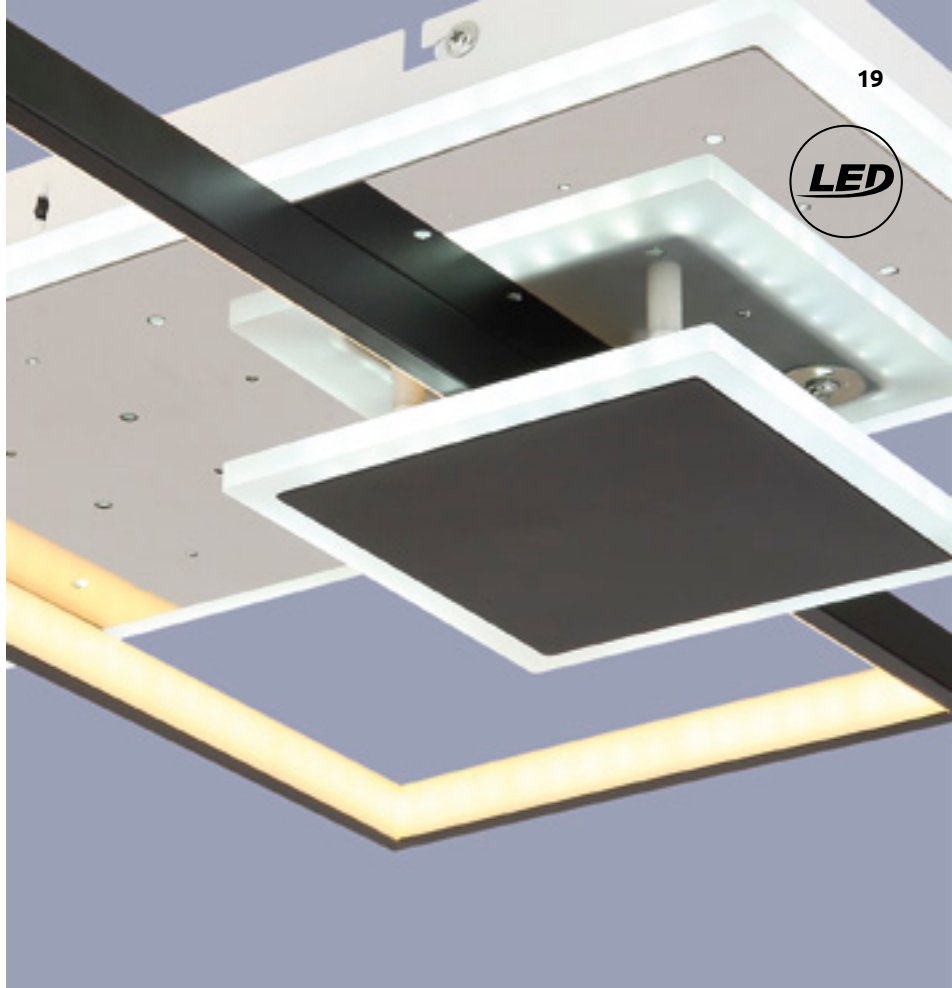

Dabby

67146

incl. LED 40W

400-4900lm

180-2100lm

2700-6500K

2700|4000|6500K

VPE: 4

↔ 50cm x 50cm ↓ 7,2cm

metal white matt,
black matt,
chromed,
aluminum black matt