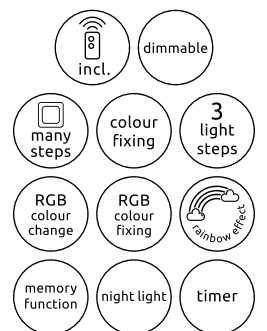

Jepp

67277-40	incl. LED 40W incl. RGB LED 5W	440-4400lm	250-2500lm	2700-6500K 2700|4500|6500K	VPE: 4	↔ 44cm x 29,4cm	↕ 7,7cm
67278-40	incl. LED 40W incl. RGB LED 5W	440-4400lm	250-2500lm	2700-6500K 2700|4500|6500K	VPE: 4	↔ 90cm x 28,8cm	↕ 7,2cm

metal black matt, aluminium black matt, acrylic opal