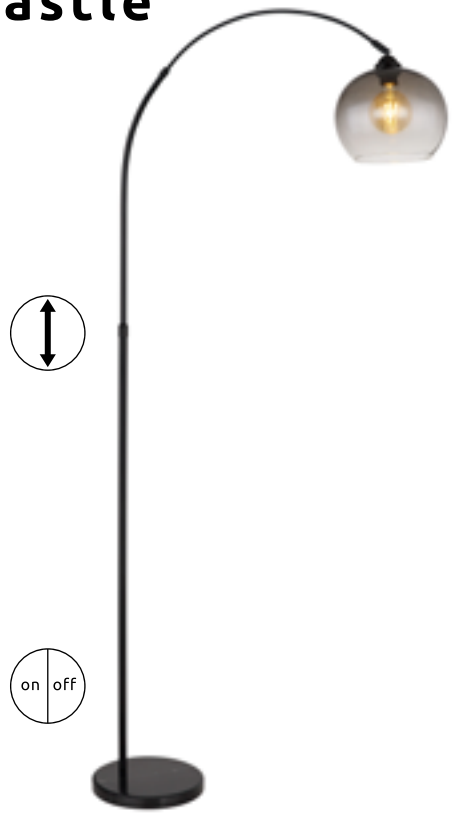

Newcastle

58227BS