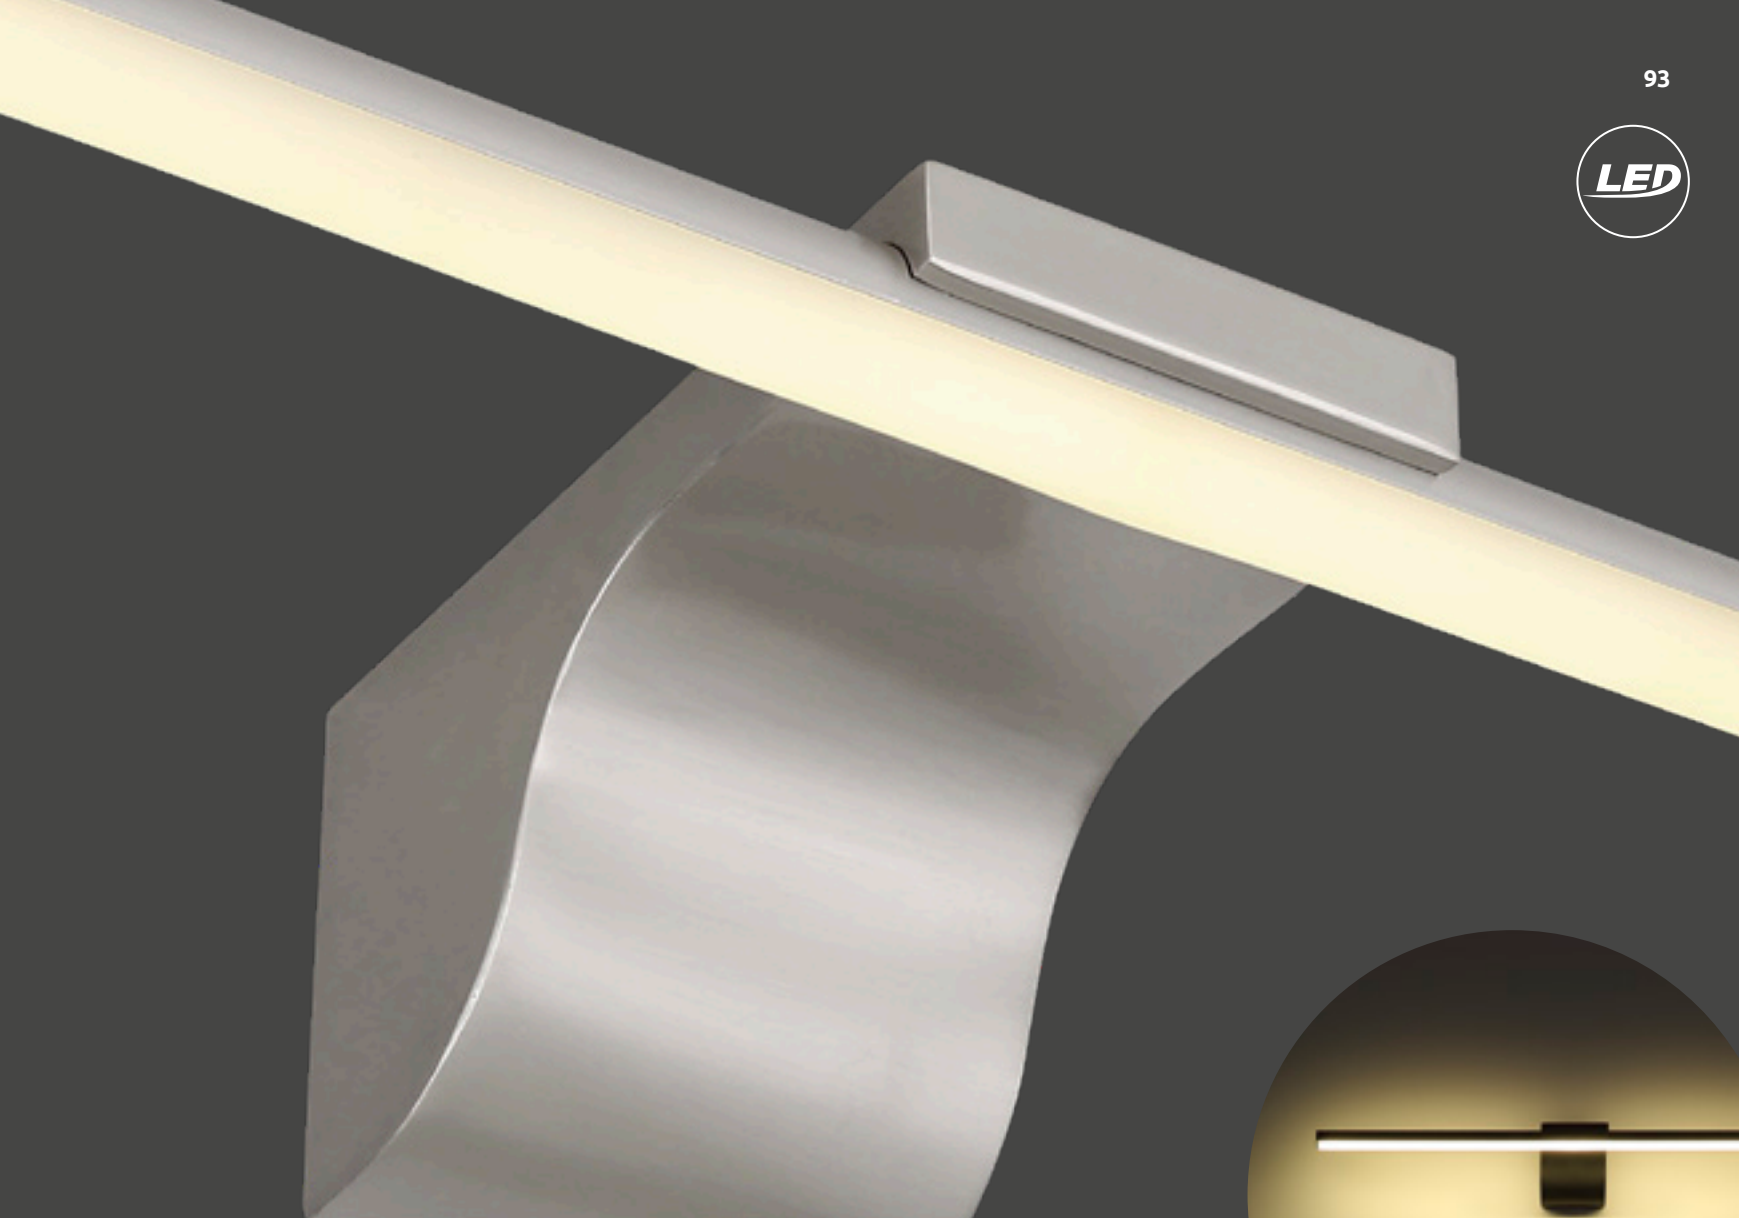

## Pepe

<b>41924M</b>	incl. LED 10W	980lm	690lm	4000K	VPE: 10	↔ 60,8cm x 13cm	↳ 7,4cm	metal gold matt, acrylic opal
<b>41924N</b>	incl. LED 10W	980lm	720lm	4000K	VPE: 10	↔ 60,8cm x 13cm	↳ 7,4cm	metal nickel matt, acrylic opal
<b>41924S</b>	incl. LED 10W	980lm	630lm	4000K	VPE: 10	↔ 60,8cm x 13cm	↳ 7,4cm	metal black matt, acrylic opal