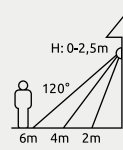

DE Sensoreinstellungen
EN Sensor settings
FR Portée du capteur
IT Regolazioni del sensore
ES Programacion de sensores