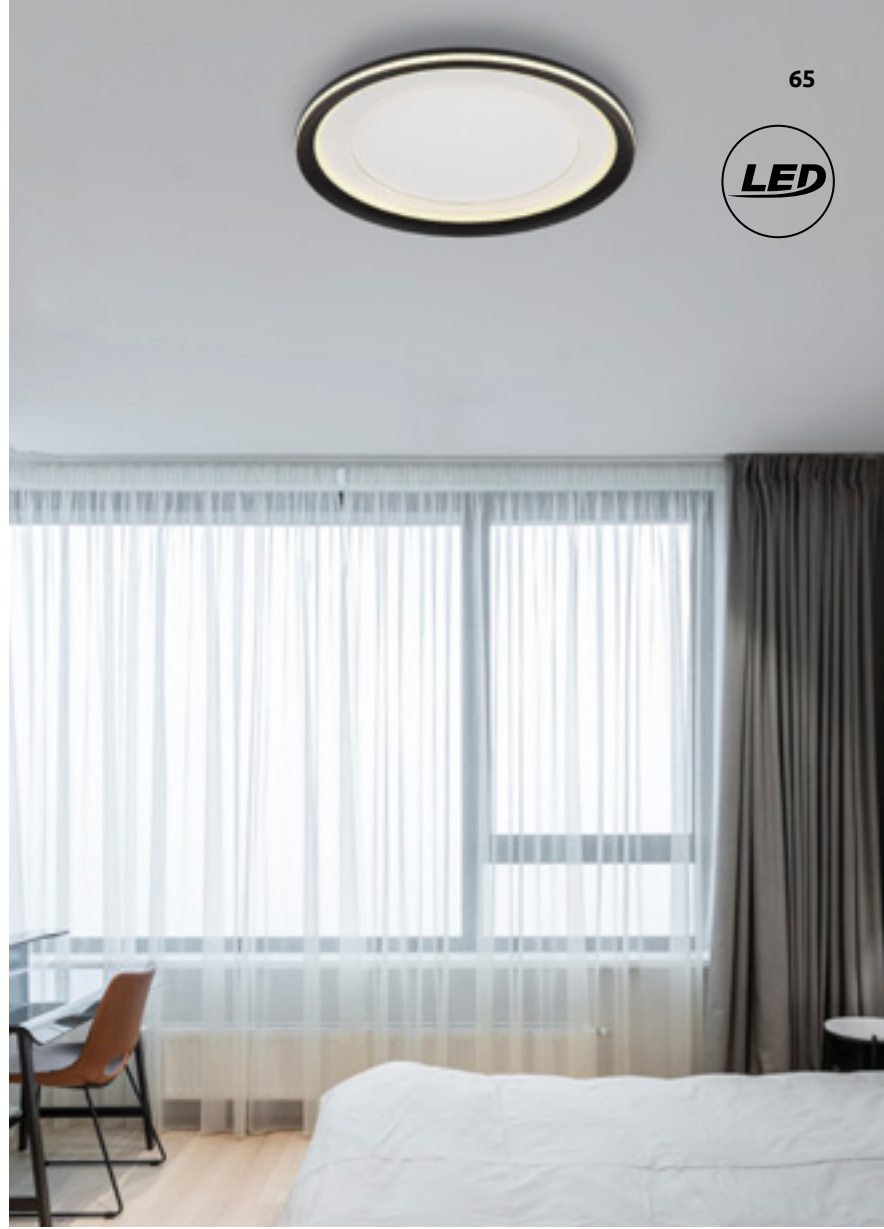

48918-18

- incl.
- many steps
- many light steps
- 3 light steps
- colour fixing
- dimmable
- night light
- memory function

Clarino

48918-18	incl. LED 18W	2200lm	750lm	3000K	VPE: 4	Ø30,2cm	▽5,5cm
48918-24	incl. LED 24W	300-3200lm	90-1000lm	2700-6000K 2700|4000|6000K	VPE: 4	Ø41,5cm	▽6cm

metal white, acrylic mirrored, silicone opal, aluminium black matt