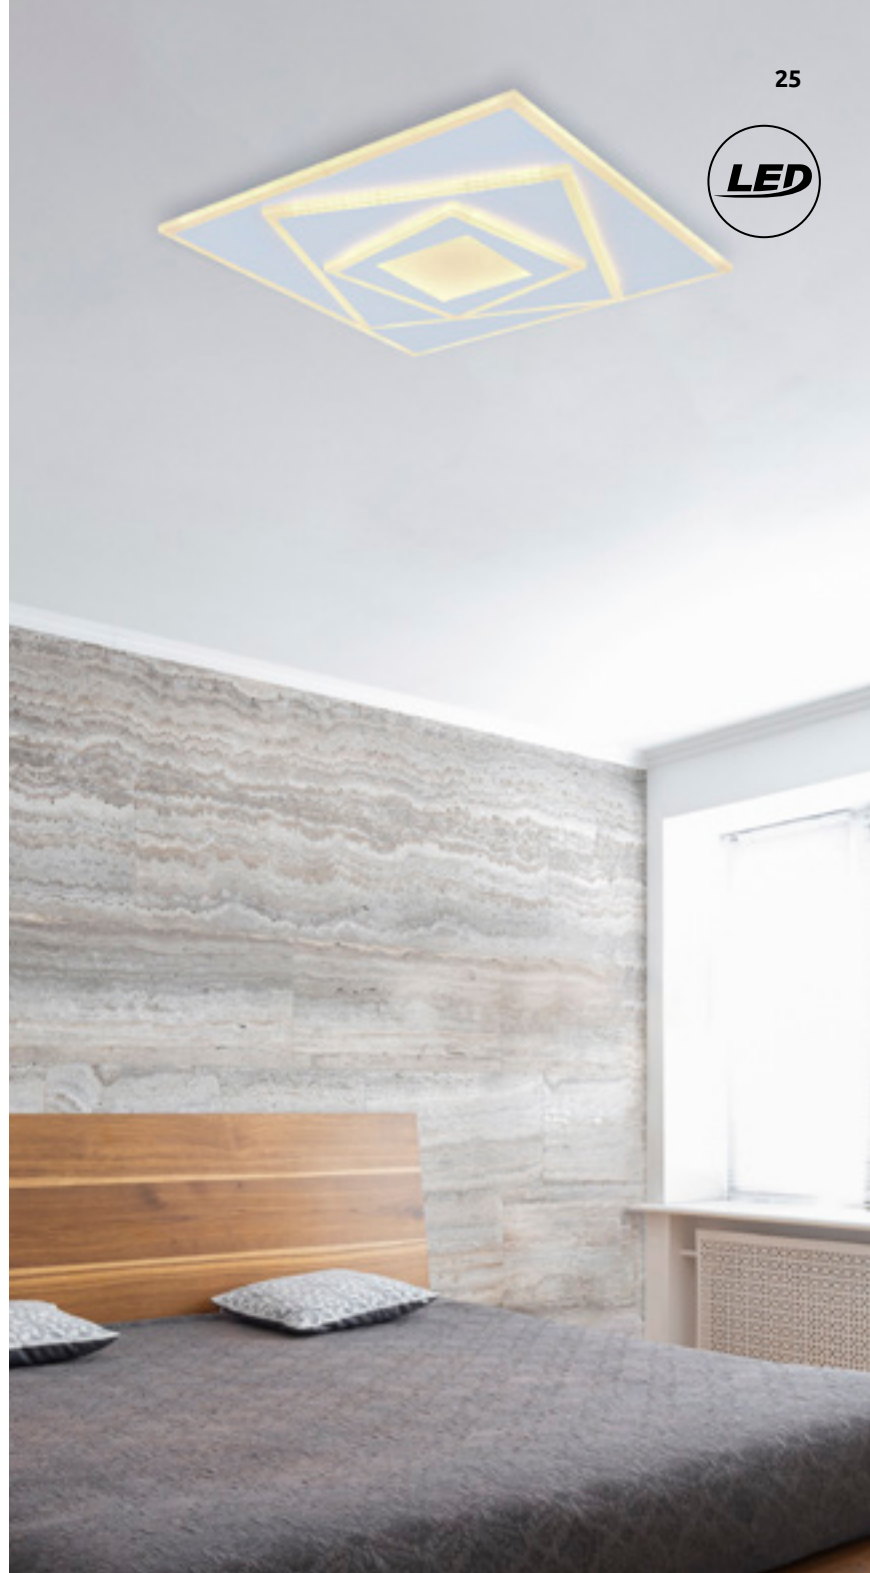

Horni

48539-24

incl. LED 24W

3000lm

2100lm

3000K

VPE: 4

↔ 40cm x 40cm

↕ 5,4cm

metal white,
acrylic opal