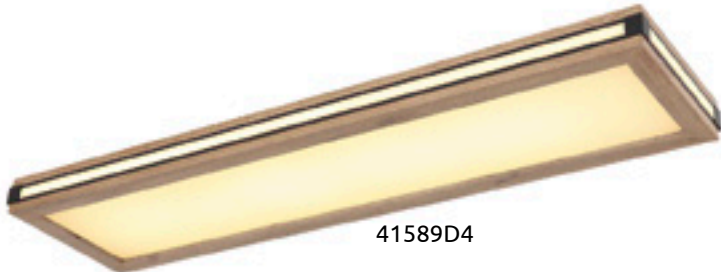

41589D4

Carla

41589D1	incl. LED 12W	1480lm	750lm	3000K	VPE: 4	↔ 30cm x 30cm ↓7,5cm
	incl. LED 12W	1220lm	630lm			
41589D2	incl. LED 24W	2400lm	1600lm	3000K	VPE: 4	↔ 45cm x 45cm ↓7,5cm
	incl. LED 20W	2000lm	1000lm			
41589D4	incl. LED 24W	2400lm	1600lm	3000K	VPE: 4	↔ 80cm x 20cm ↓7,5cm
	incl. LED 20W	2000lm	1000lm			

metal white, metal black matt, MDF dark wood optics, plastic opal