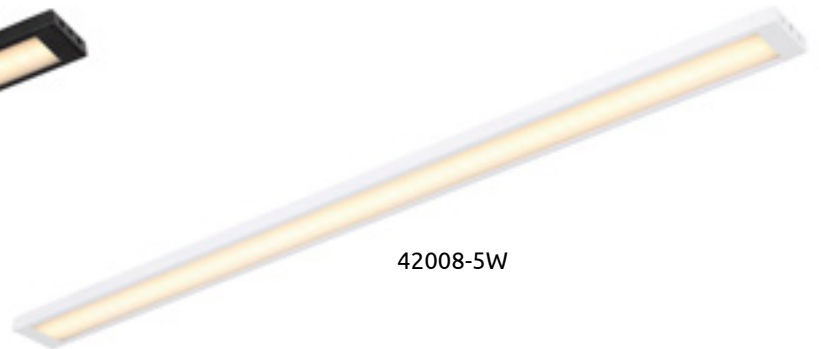

## Villy

<b>42007-15</b>	incl. LED 15W	2000lm	1650lm	3000K	VPE: 20	↔ 55cm x 5,3cm	↕ 3,7cm
<b>42007-30</b>	incl. LED 30W	3800lm	3300lm	3000K	VPE: 20	↔ 115cm x 5,3cm	↕ 3,7cm

plastic white, plastic opal

42008-5B