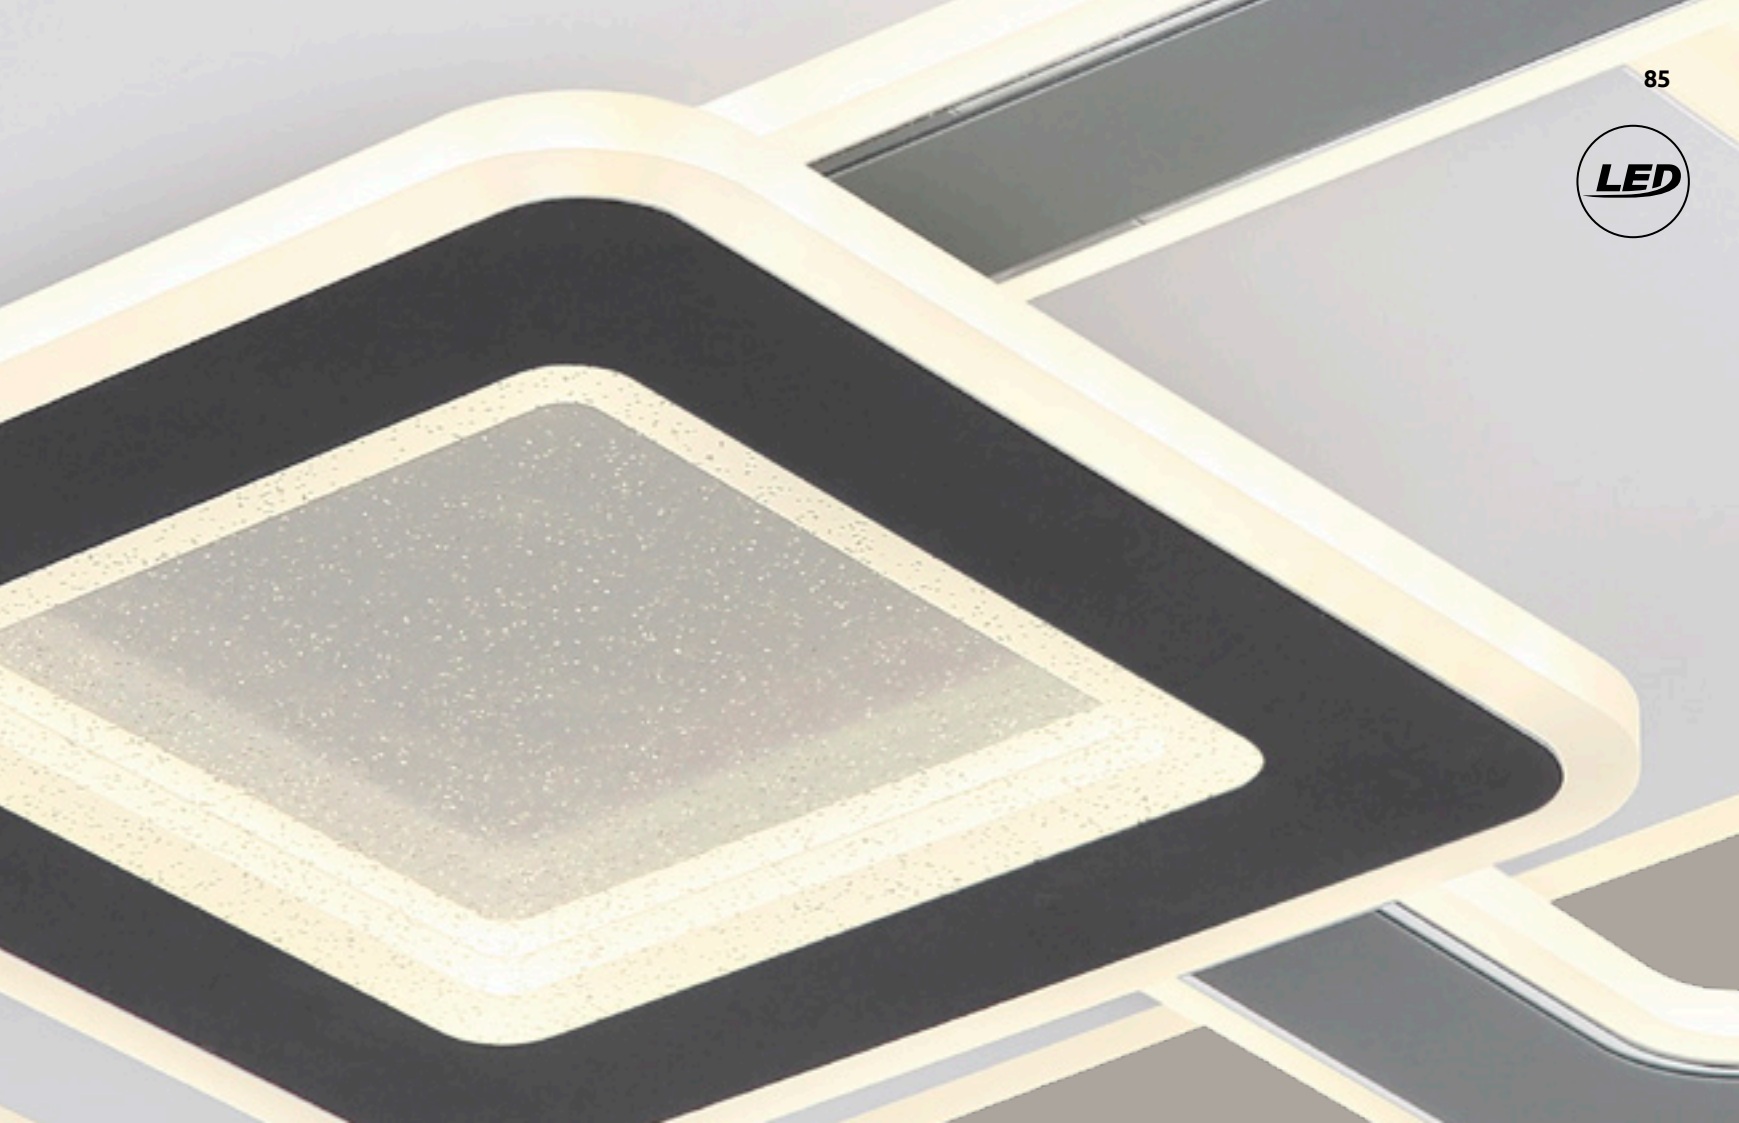

## Brienna

<b>48552D</b>	incl. LED 36W	280-4500lm	100-1400lm	2700-6000K 2700 4000 6000K	VPE: 4	Ø48cm ↓7cm	metal white matt, acrylic opal, aluminium black matt
<b>48552D1</b>	incl. LED 36W	250-4400lm	100-1300lm	2700-6000K 2700 4000 6000K	VPE: 4	↔ 47cm x 47cm ↓7cm	metal white matt, acrylic opal, aluminium black matt
<b>48552D2</b>	incl. LED 36W	300-4600lm	150-1800lm	2700-6000K 2700 4000 6000K	VPE: 4	↔ 49cm x 36cm ↓8cm	metal white matt, metal grey, acrylic opal, aluminium black matt
<b>48552D3</b>	incl. LED 36W	300-4600lm	200-2300lm	2700-6000K 2700 4000 6000K	VPE: 4	↔ 49cm x 45cm ↓7,5cm	metal white matt, metal grey, acrylic opal, aluminium black matt
<b>48552D4</b>	incl. LED 40W	4900lm	2100lm	3000K	VPE: 4	↔ 52cm x 43cm ↓8cm	metal white matt, metal grey, acrylic opal, aluminium black matt
<b>48552D5</b>	incl. LED 40W	4900lm	2100lm	3000K	VPE: 4	↔ 50cm x 48cm ↓8cm	metal white matt, metal grey, acrylic opal, aluminium black matt