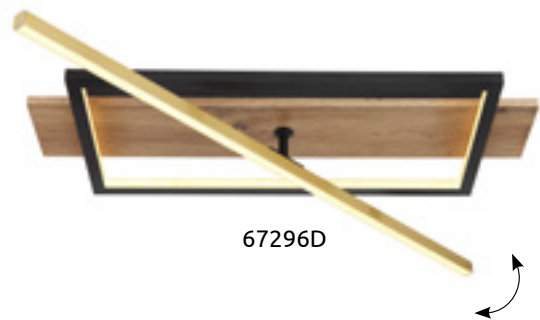

# Clarino

<b>48918-18</b>	incl. LED 18W	2200lm	750lm	3000K	VPE: 4	Ø30,2cm	▽5,5cm
<b>48918-24</b>	incl. LED 24W	300-3200lm	90-1000lm	2700-6000K 2700 4000 6000K	VPE: 4	Ø41,5cm	▽6cm

metal white, acrylic mirrored, silicone opal, aluminium black matt