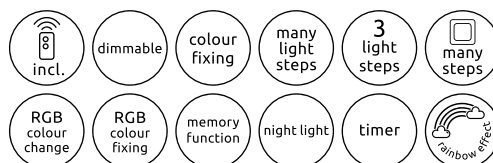

Bolly

41372-24

incl. LED 20W
incl. RGB LED 5W

140-2280lm

65-1100lm

2700-6500K
2700|4000|6500K

VPE: 5

Ø50,5cm ▾7,5cm

metal white,
plastic crystals clear,
plastic gold