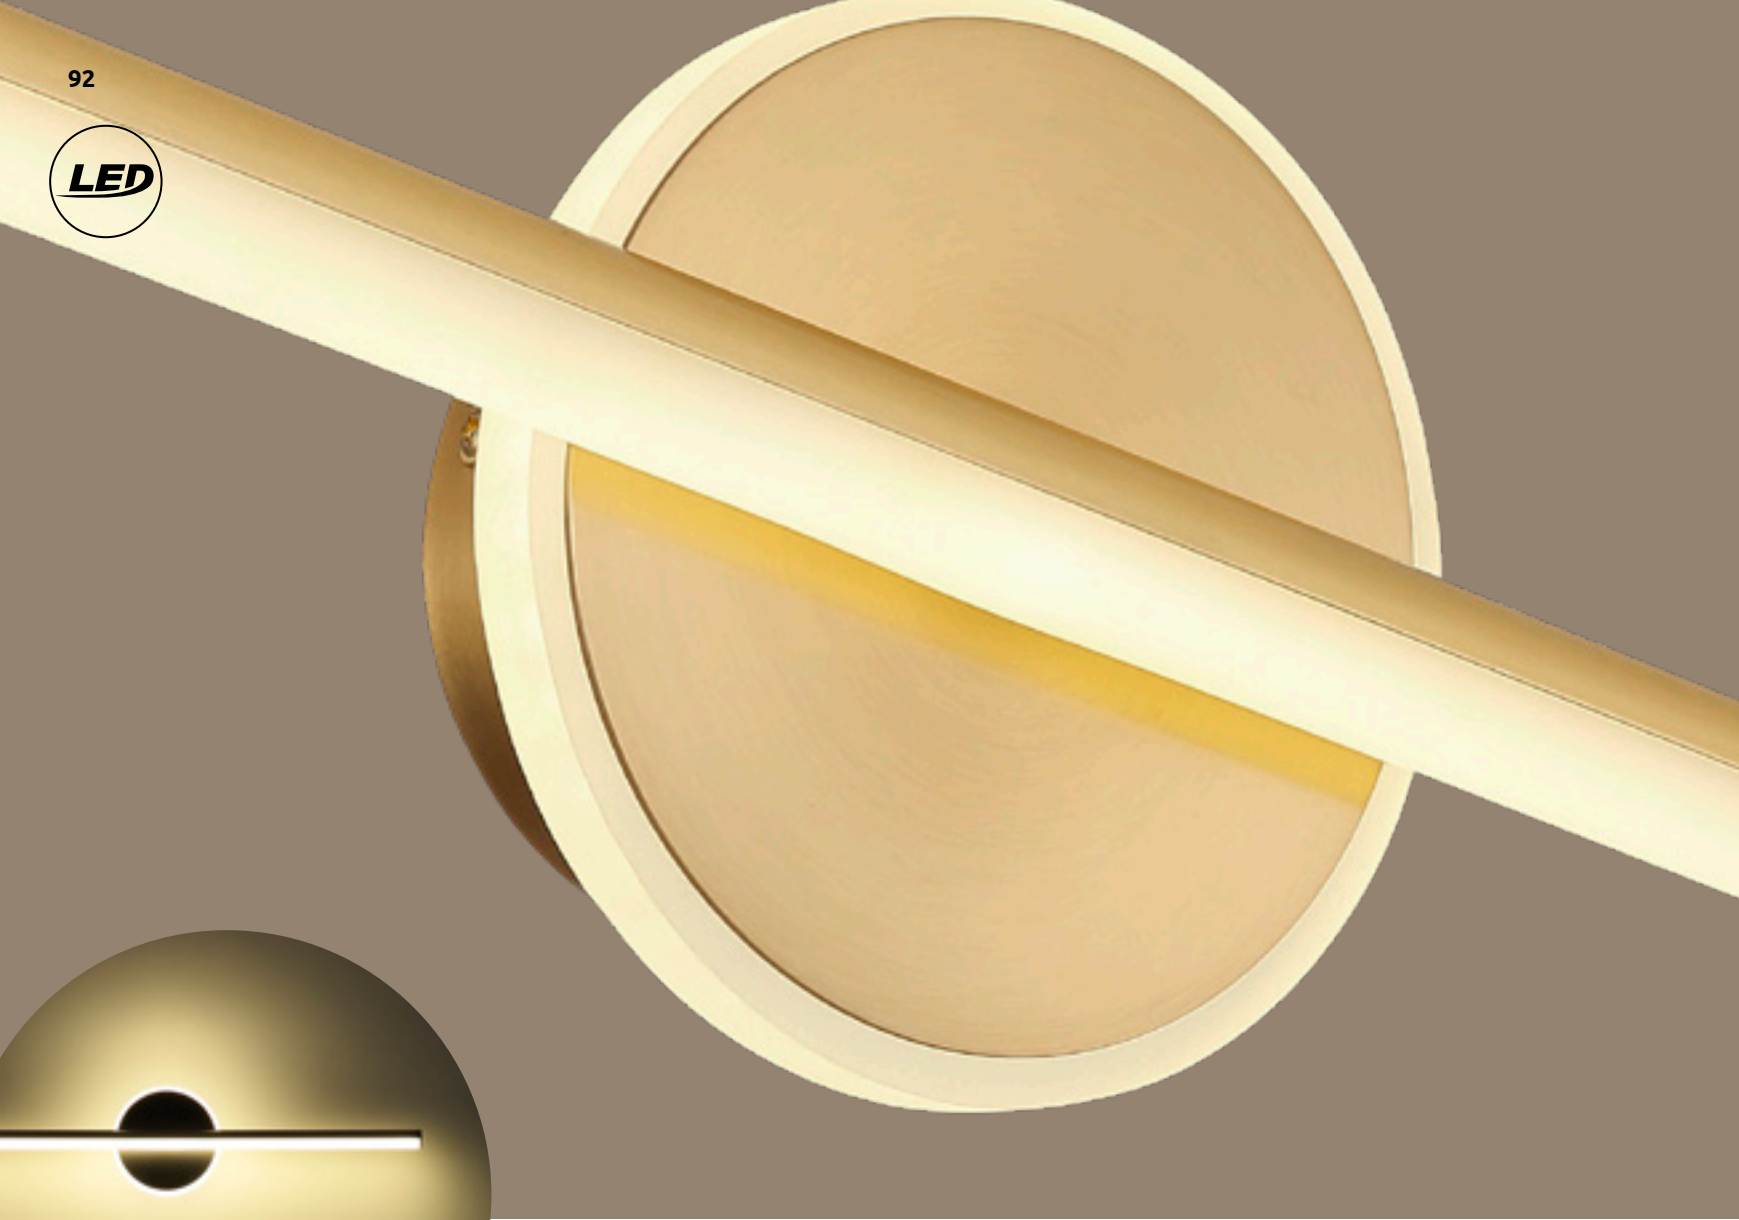

41924M

Pepe

41924M	incl. LED 10W	980lm	690lm	4000K	VPE: 10	↔ 60,8cm x 13cm	↳ 7,4cm	metal gold matt, acrylic opal
41924N	incl. LED 10W	980lm	720lm	4000K	VPE: 10	↔ 60,8cm x 13cm	↳ 7,4cm	metal nickel matt, acrylic opal
41924S	incl. LED 10W	980lm	630lm	4000K	VPE: 10	↔ 60,8cm x 13cm	↳ 7,4cm	metal black matt, acrylic opal