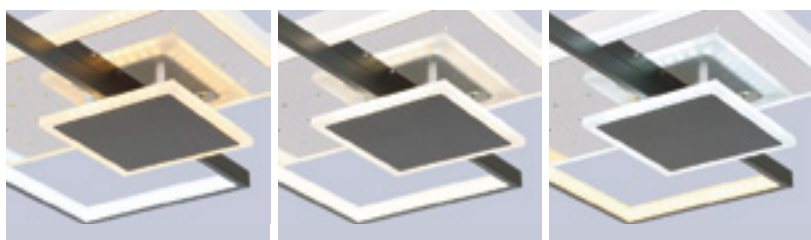

Dabby

67146

incl. LED 40W

400-4900lm

180-2100lm

2700-6500K

2700|4000|6500K

VPE: 4

↔ 50cm x 50cm ↓ 7,2cm

metal white matt,
black matt,
chromed,
aluminum black matt