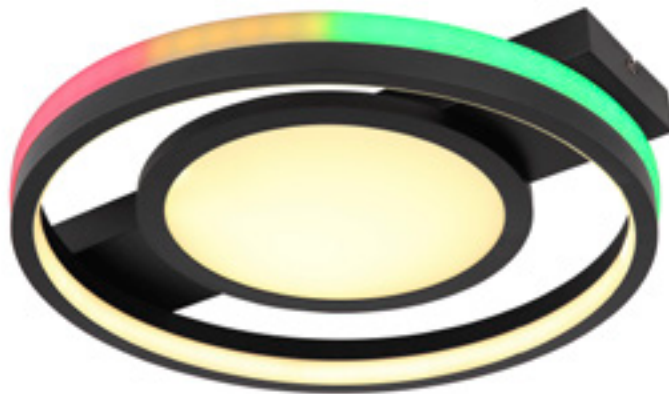

Gisell

41393-40

incl. LED 40W
incl. RGB LED 5W

515-5150lm

120-1200lm

3000-6500K
3000|4500|6500K

VPE: 4

Ø43cm ▾ 6,8cm

metal black matt,
acrylic opal,
plastic white