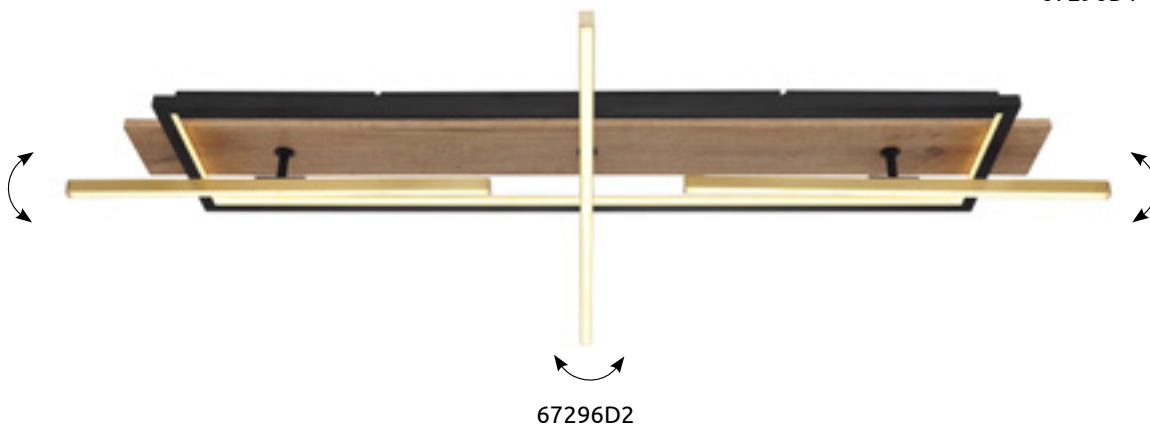

# Clarino

<b>48918-18</b>	incl. LED 18W	2200lm	750lm	3000K	VPE: 4	Ø30,2cm	▽5,5cm
<b>48918-24</b>	incl. LED 24W	300-3200lm	90-1000lm	2700-6000K 2700 4000 6000K	VPE: 4	Ø41,5cm	▽6cm

metal white, acrylic mirrored, silicone opal, aluminium black matt