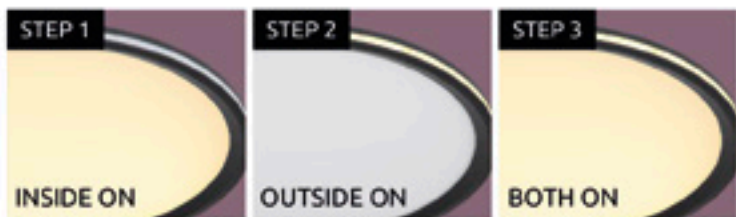

41588D

Belissa

41588D	incl. LED 30W	3600lm	1200lm	3000K	VPE: 4	Ø30cm	↓5cm
41588D1	incl. LED 39W	4500lm	1600lm	3000K	VPE: 4	Ø40cm	↓5cm
41588D2	incl. LED 58W	6600lm	2600lm	3000K	VPE: 4	Ø50cm	↓5cm

metal black matt, plastic opal, aluminum black matt

many steps

memory function