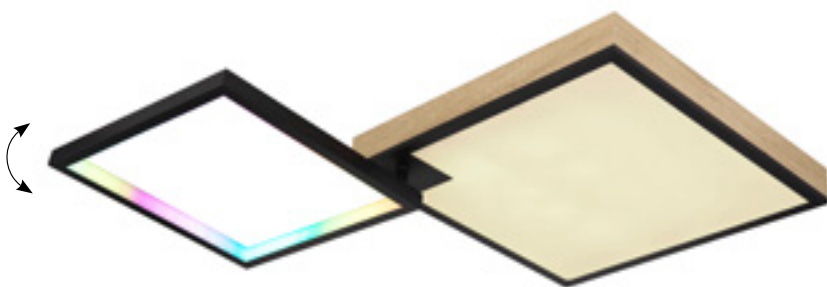

41392-40

Jacky

41392-21	incl. LED 21W incl. RGB LED 3W	215-2150lm	100-1000lm	2700-6500K 2700|4200|6500K	VPE: 8	↔ 60cm x 41cm	↕ 10cm
41392-40	incl. LED 40W incl. RGB LED 5W	430-4300lm	200-2000lm	2700-6500K 2700|4200|6500K	VPE: 5	↔ 85,5cm x 55cm	↕ 10cm

metal black matt, MDF wood optics dark, acrylic opal