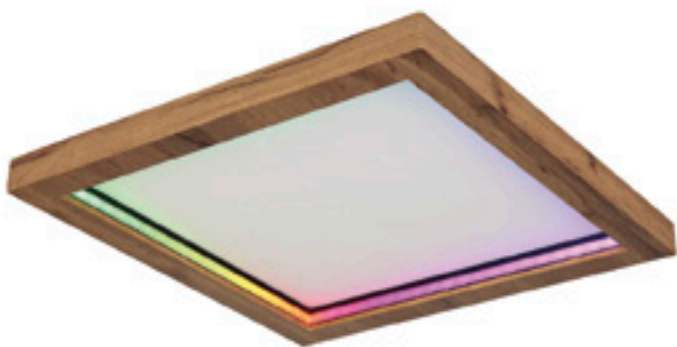

41374-24

Branza

41374-24	incl. LED 24W	270-2700lm	170-1700lm	2700-6000K	VPE: 4	↔ 40cm x 40cm ↓ 6,5cm
	incl. RGB LED 4W			2700|4500|6000K		
41374-24R	incl. LED 24W	270-2700lm	145-1450lm	2700-6000K	VPE: 4	∅40cm ↓ 6,5cm
	incl. RGB LED 4W			2700|4500|6000K		

metal black matt, MDF dark wood optics, plastic opal