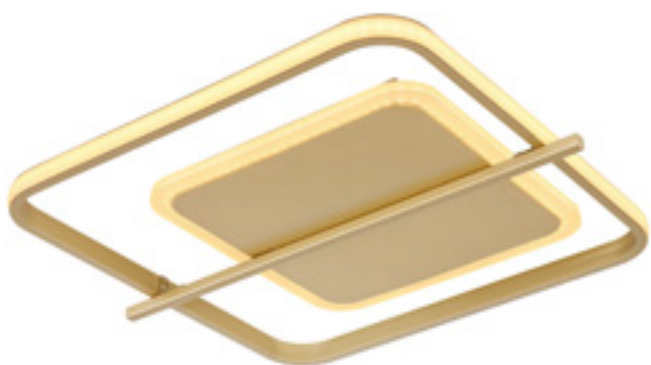

48553-36

Reball

48553-36	incl. LED 36W	3520lm	2650lm	3000K	VPE: 8	↔ 40cm x 36cm	↕ 5cm
48553-36R	incl. LED 36W	3650lm	2800lm	3000K	VPE: 8	↔ 40cm x 36cm	↕ 5cm

metal gold, aluminium gold, plastic opal