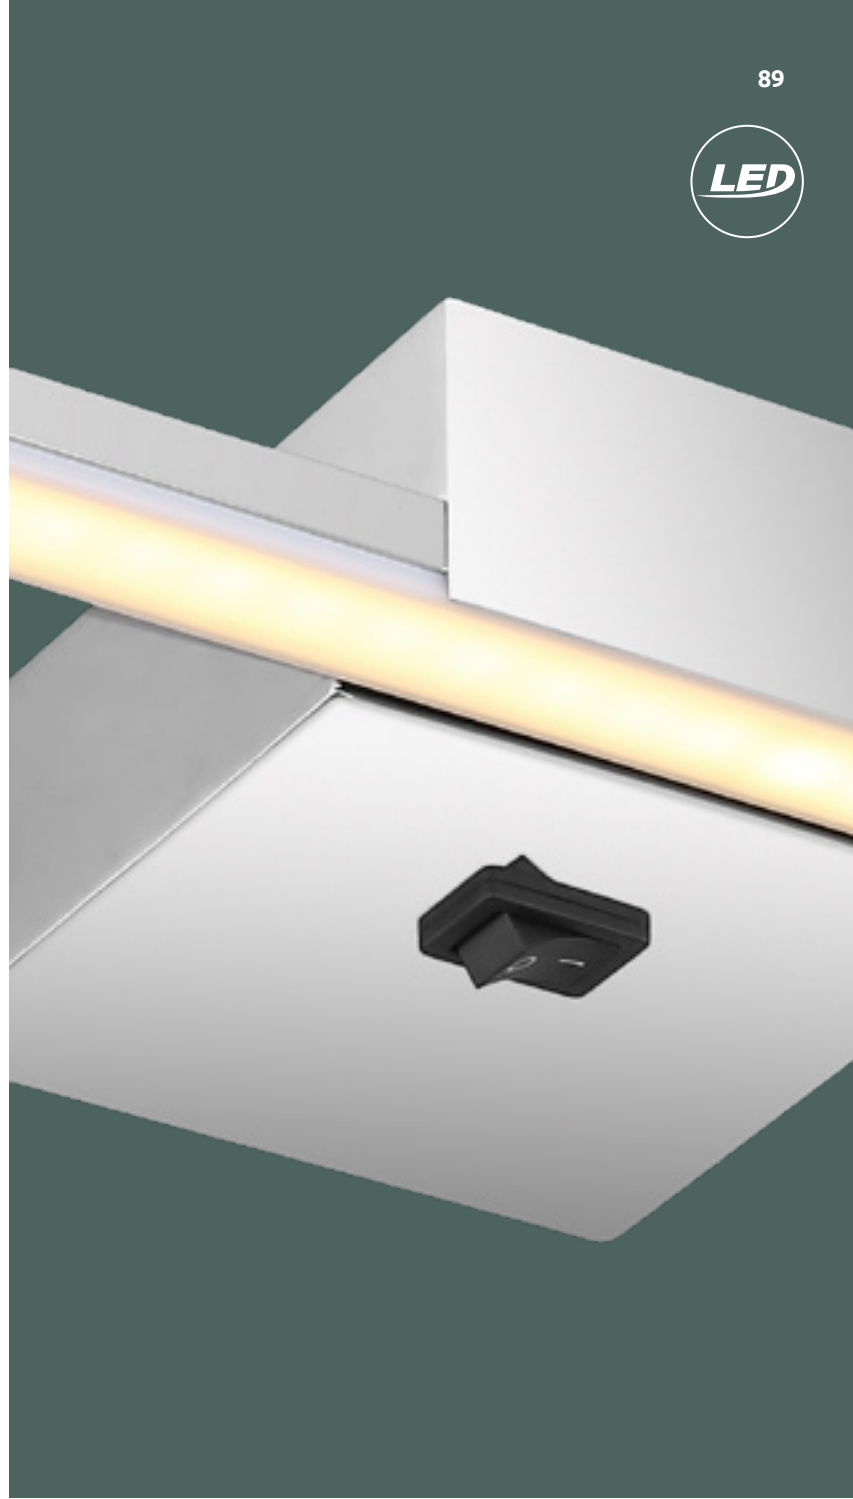

41922B

Jaime

41922B	incl. LED 12W	1330lm	590lm	4000K	VPE: 6	↔ 61,5cm x 3,7cm ↳ 11cm	metal black, aluminium black matt, plastic opal
41922C	incl. LED 12W	1330lm	780lm	4000K	VPE: 6	↔ 61,5cm x 3,7cm ↳ 11cm	metal chromed, aluminium chromed, plastic opal