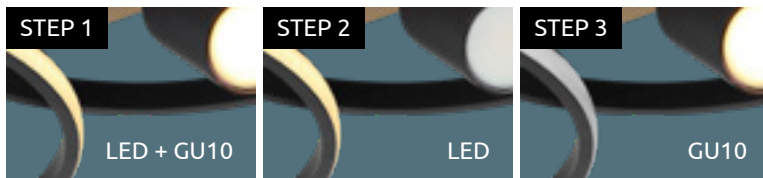

67309-36

Danny

67308-36	incl. LED 36W excl. 2x GU10 35W	3450lm	2600lm	3000K	VPE: 8	↔ 42cm x 42cm ↓ 19cm	metal black matt, plastic opal
67309-36	incl. LED 36W excl. 2x GU10 35W	3170lm	2020lm	3000K	VPE: 4	↔ 62cm x 32cm ↓ 16,5cm	metal black matt, metal wood optics, plastic opal