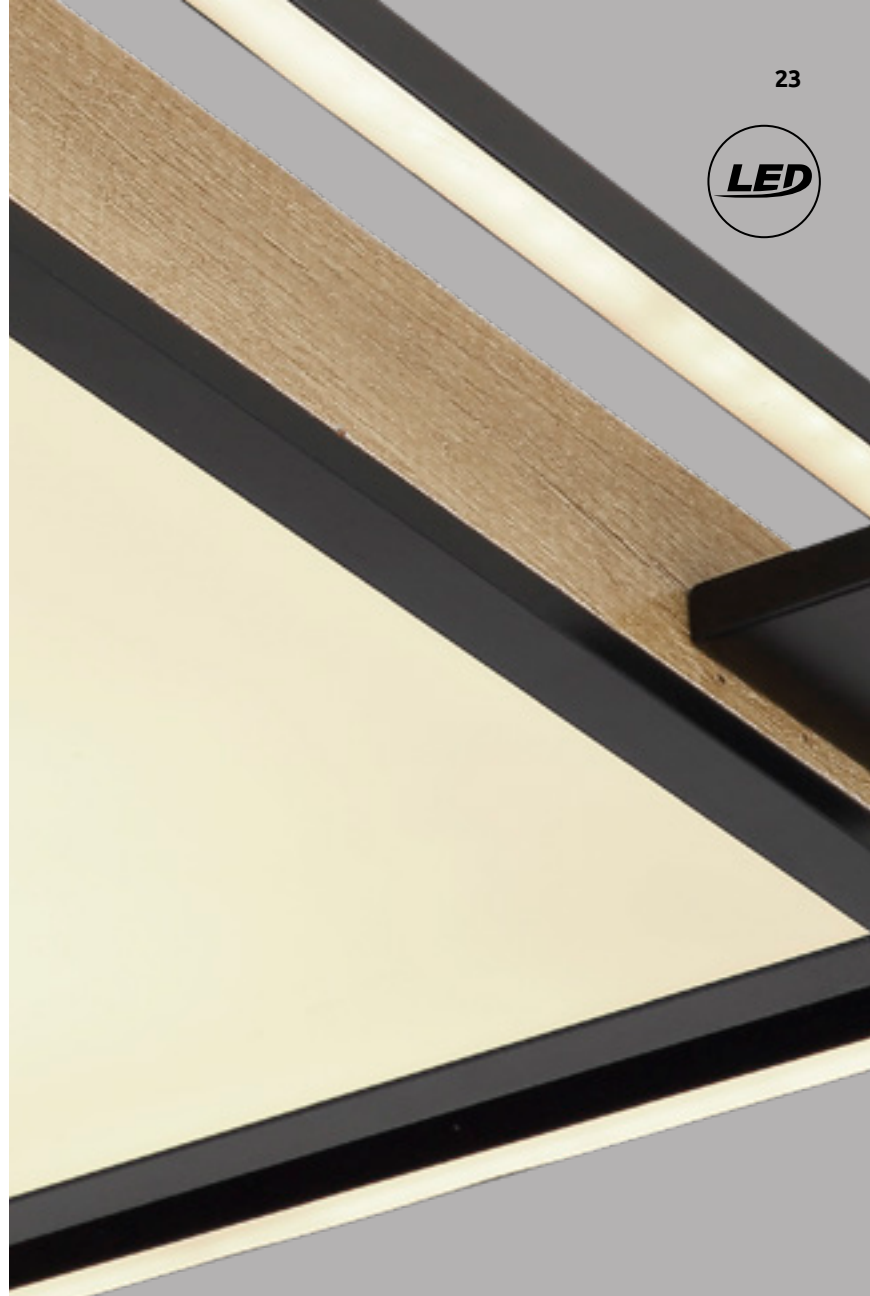

Jorry

67283-40

incl. LED 40W

450-4500lm

230-2300lm

2700-6500K

2700|4200|6500K

VPE: 5

↔ 40cm x 40cm

↕ 6cm

metal black matt,
MDF wood optics
dark, acrylic opal