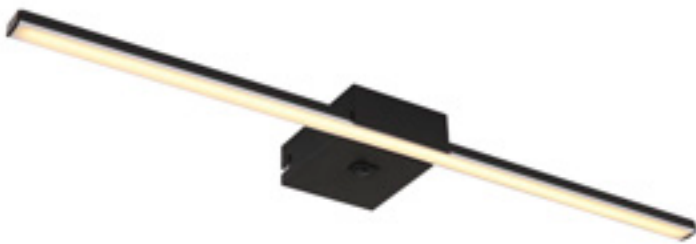

41922B

Jaime

41922B	incl. LED 12W	1330lm	590lm	4000K	VPE: 6	↔ 61,5cm x 3,7cm ↳ 11cm	metal black, aluminium black matt, plastic opal
41922C	incl. LED 12W	1330lm	780lm	4000K	VPE: 6	↔ 61,5cm x 3,7cm ↳ 11cm	metal chromed, aluminium chromed, plastic opal