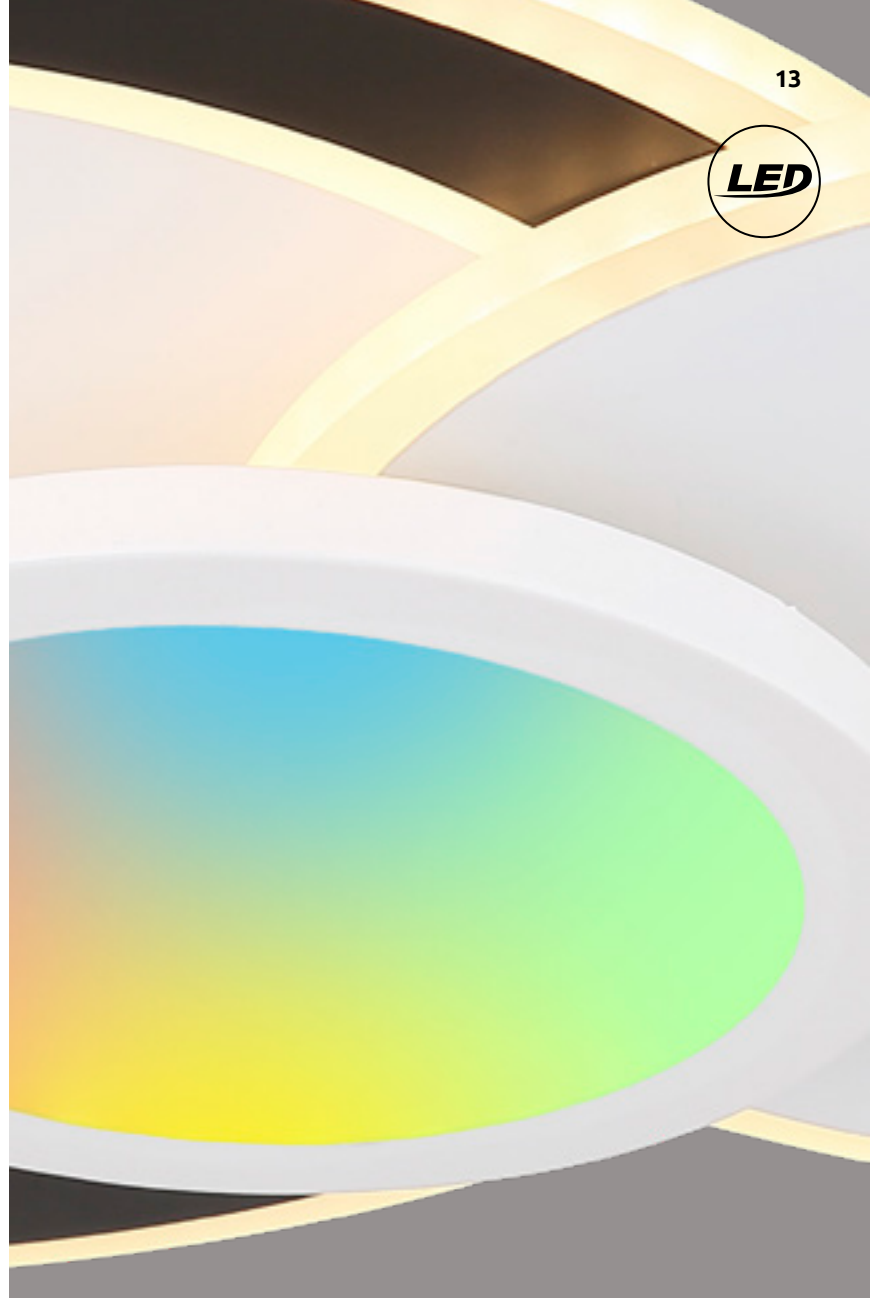

Gisell

41394-40

incl. LED 40W
incl. RGB LED 5W

450-4500lm

230-2300lm

3000-6500K
3000|4500|6500K

VPE: 4

↔ 57,5cm x 40cm
⤴ 8,5cm

metal white matt,
metal black matt,
acrylic opal