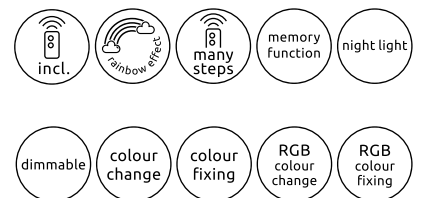

Branza

41374-24	incl. LED 24W	270-2700lm	170-1700lm	2700-6000K	VPE: 4	↔ 40cm x 40cm ↓ 6,5cm
	incl. RGB LED 4W			2700|4500|6000K		
41374-24R	incl. LED 24W	270-2700lm	145-1450lm	2700-6000K	VPE: 4	∅40cm ↓ 6,5cm
	incl. RGB LED 4W			2700|4500|6000K		

metal black matt, MDF dark wood optics, plastic opal