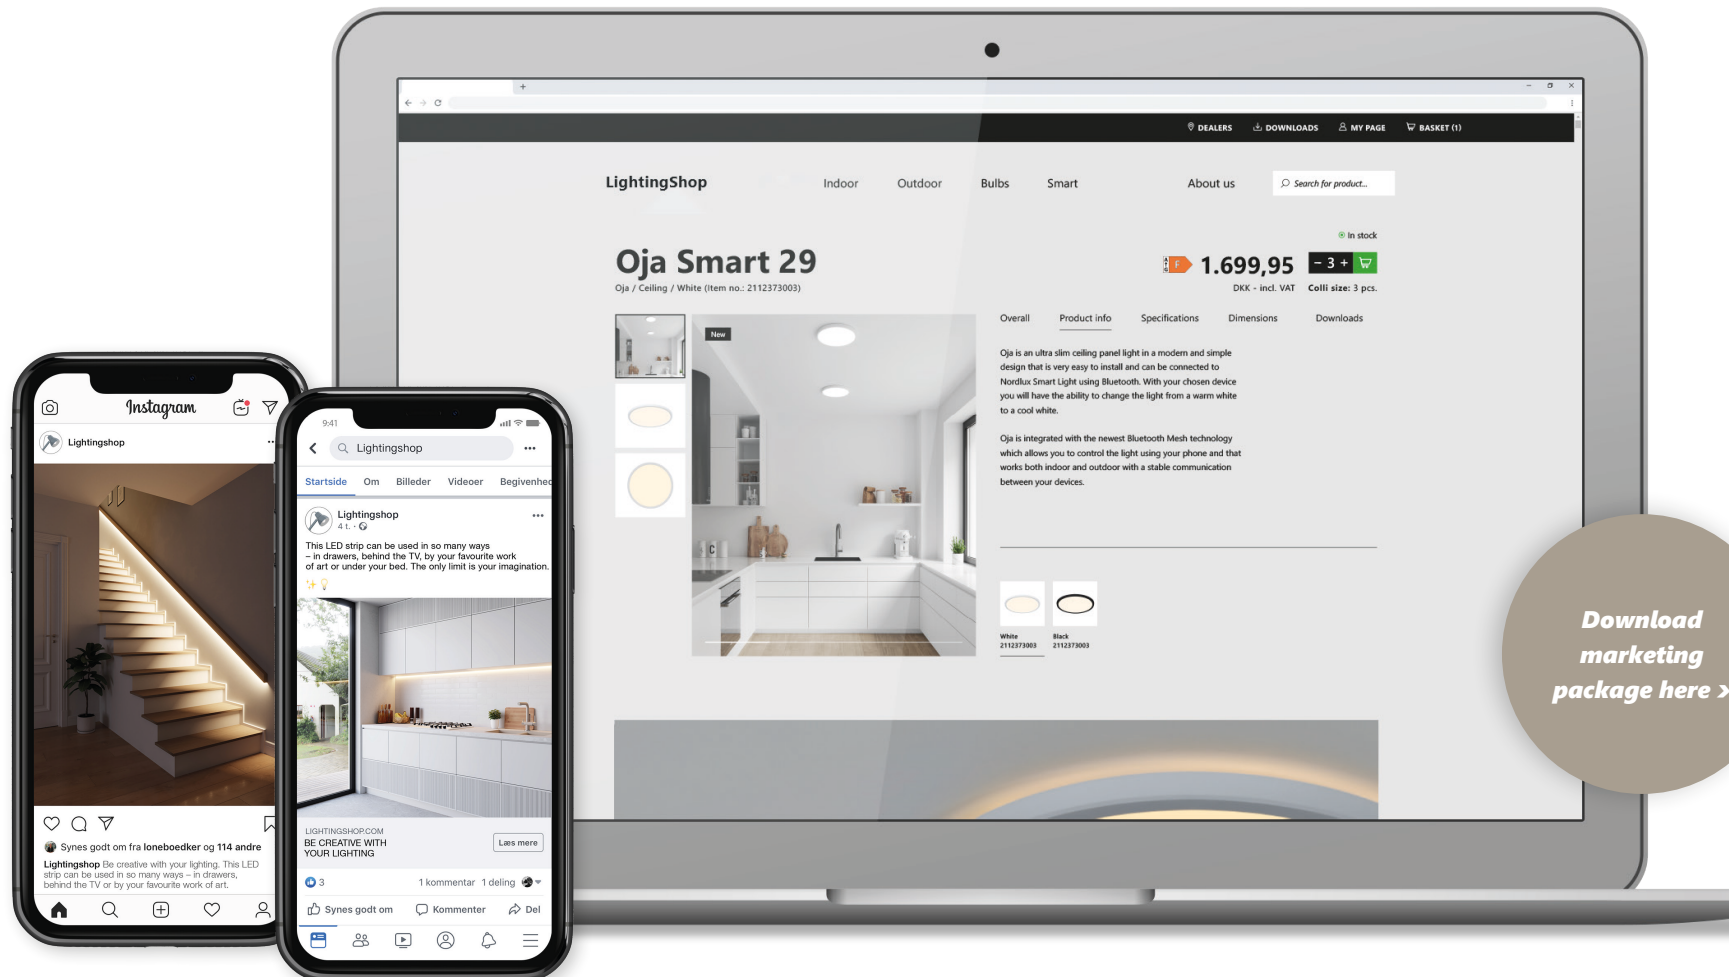

Masterbox Qty. 3
Size H: 13,6 cm, W: 8 cm, L: 8 cm, Shade Ø: 6,1 cm
IP Class IP20, Class 2 (Double isolated)
Lightsource GU10 - bulb not included

Features

Fits the Nordlux Link system
Ideally suited for combination with Nordlux Smart bulbs

Matt white 2213550101
Metal/Plastic

Matt black 2213550103
Metal/Plastic

Moodmaker™

Clyde Link

Masterbox Qty. 6
Size H: 10,5 cm, W: 8,5 cm, L: 8,5 cm
IP Class IP20, Class 2 (Double isolated)
Lightsource LED Module- 2700K Kelvin, 25000 Hours

Features

Fits the Nordlux Link system
3-step Moodmaker™ dimming on your regular wall switch

Marketing Support

This year, we have made it easy for you to retrieve all the marketing material you need for our decorative novelties. You will find ready-to-use ambience photos and pack shots [right here](#).