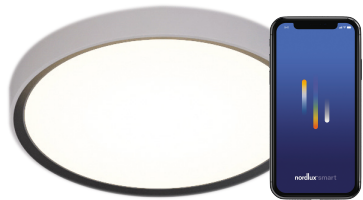

White 2110826101
Plastic/Plastic