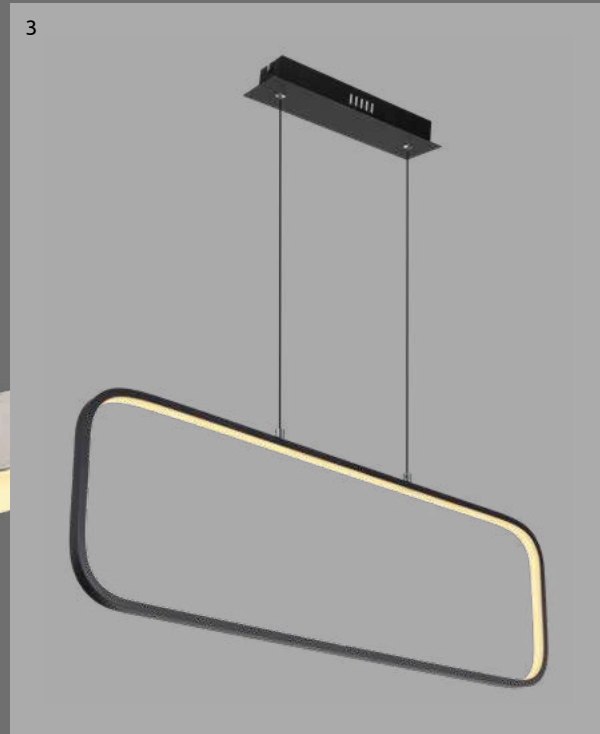

Silla

1	67262D	incl. LED 16W	1760lm	505lm	3000K	VPE: 4	↔ 63cm x 30,5cm ▾ 7cm	nickel matt, aluminium brushed, plastic opal
2	67262S	incl. LED 24W	2640lm	1186lm	3000K	VPE: 4	↔ 23cm x 18cm ↓ 130,5cm	nickel matt, aluminium brushed, plastic opal
3	67262HB	incl. LED 24W	2640lm	843lm	3000K	VPE: 4	↔ 80cm x 26,5cm ▾ 120cm	metal black matt, aluminium black matt, plastic opal
4	67262H	incl. LED 24W	2640lm	1160lm	3000K	VPE: 4	↔ 80cm x 26,5cm ▾ 120cm	nickel matt, aluminium brushed, plastic opal
5	67262SB	incl. LED 24W	2640lm	819lm	3000K	VPE: 4	↔ 23cm x 18cm ↓ 130,5cm	metal black matt, aluminium black matt, plastic opal
6	67262DB	incl. LED 16W	1760lm	441lm	3000K	VPE: 4	↔ 63cm x 30,5cm ▾ 7cm	metal black matt, aluminium black matt, plastic opal