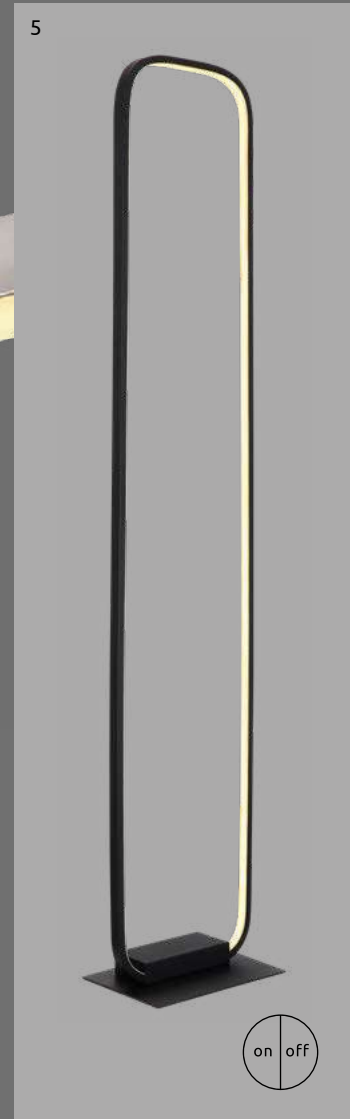

Silla

1	67262D	incl. LED 16W	1760lm	505lm	3000K	VPE: 4	↔ 63cm x 30,5cm ▾ 7cm	nickel matt, aluminium brushed, plastic opal
2	67262S	incl. LED 24W	2640lm	1186lm	3000K	VPE: 4	↔ 23cm x 18cm ↓ 130,5cm	nickel matt, aluminium brushed, plastic opal
3	67262HB	incl. LED 24W	2640lm	843lm	3000K	VPE: 4	↔ 80cm x 26,5cm ▾ 120cm	metal black matt, aluminium black matt, plastic opal
4	67262H	incl. LED 24W	2640lm	1160lm	3000K	VPE: 4	↔ 80cm x 26,5cm ▾ 120cm	nickel matt, aluminium brushed, plastic opal
5	67262SB	incl. LED 24W	2640lm	819lm	3000K	VPE: 4	↔ 23cm x 18cm ↓ 130,5cm	metal black matt, aluminium black matt, plastic opal
6	67262DB	incl. LED 16W	1760lm	441lm	3000K	VPE: 4	↔ 63cm x 30,5cm ▾ 7cm	metal black matt, aluminium black matt, plastic opal