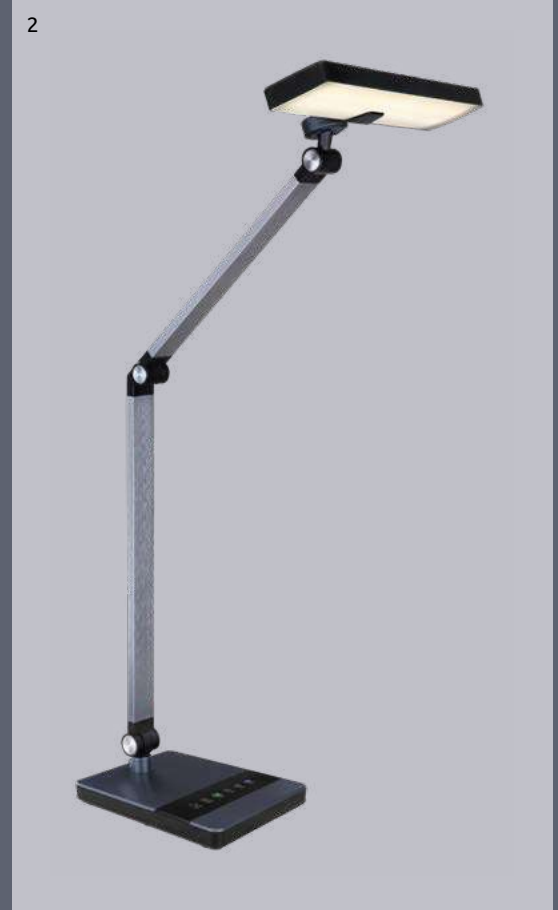

Dally

1	58427S	incl. LED 10W	29-784lm	20-528lm	3000|4000|6300K	VPE: 6	↔ max.40cm x 27cm ↓ max.82cm	plastic black, satined, aluminium brushed silver
2	58427B	incl. LED 10W	29-784lm	20-528lm	3000|4000|6300K	VPE: 6	↔ max.40cm x 27cm ↓ max.82cm	plastic black, satined, aluminium brushed

- many light steps
- adapter incl.
- colour fixing
- continuous touch dimmer
- touch many steps
- touch on/off