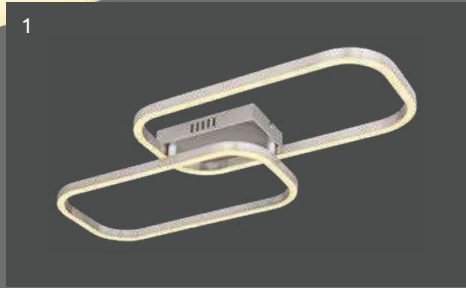

Silla

1	67262D	incl. LED 16W	1760lm	505lm	3000K	VPE: 4	↔ 63cm x 30,5cm ▾ 7cm	nickel matt, aluminium brushed, plastic opal
2	67262S	incl. LED 24W	2640lm	1186lm	3000K	VPE: 4	↔ 23cm x 18cm ↓ 130,5cm	nickel matt, aluminium brushed, plastic opal
3	67262HB	incl. LED 24W	2640lm	843lm	3000K	VPE: 4	↔ 80cm x 26,5cm ▾ 120cm	metal black matt, aluminium black matt, plastic opal
4	67262H	incl. LED 24W	2640lm	1160lm	3000K	VPE: 4	↔ 80cm x 26,5cm ▾ 120cm	nickel matt, aluminium brushed, plastic opal
5	67262SB	incl. LED 24W	2640lm	819lm	3000K	VPE: 4	↔ 23cm x 18cm ↓ 130,5cm	metal black matt, aluminium black matt, plastic opal
6	67262DB	incl. LED 16W	1760lm	441lm	3000K	VPE: 4	↔ 63cm x 30,5cm ▾ 7cm	metal black matt, aluminium black matt, plastic opal