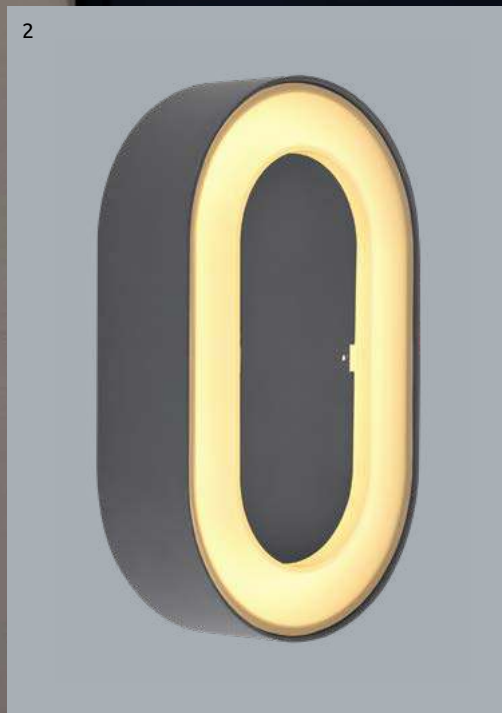

Sura

1	32136D	incl. LED 12W	845lm	507lm	3000K	VPE: 20	Ø20cm ▾4,5cm
2	32136W	incl. LED 12W	780lm	468lm	3000K	VPE: 20	↔ 12cm ↓20cm ↗4,5cm

aluminium die-cast anthracite, plastic opal

IP54