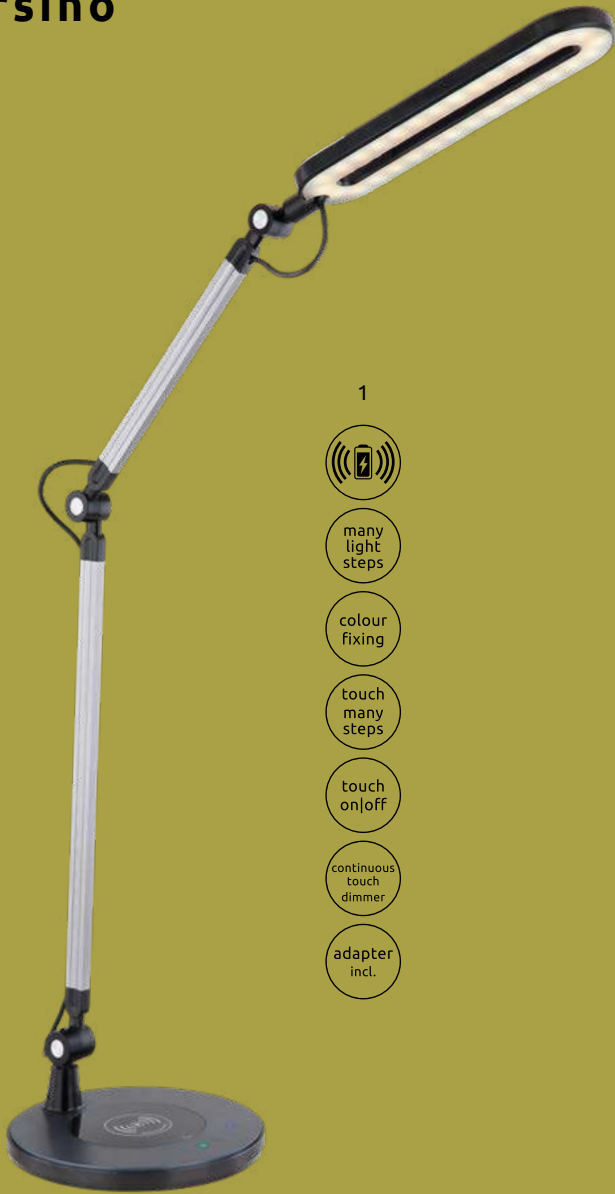

- touch dimmer
- touch on/off
- USB output
- adapter incl.
- touch many steps
- RGB colour change
- RGB colour fixing
- colour fixing

Monaco

58431

incl. LED 8W
incl. RGB LED 1W

640lm

480lm

2700|4000|6000K

VPE: 8

↔ max.43cm x 14,5cm
↓ max.58cm

aluminium grey,
plastic grey, white

Ursino

- 1
-  wireless charging
 -  many light steps
 -  colour fixing
 -  touch many steps
 -  touch on/off
 -  continuous touch dimmer
 -  adapter incl.