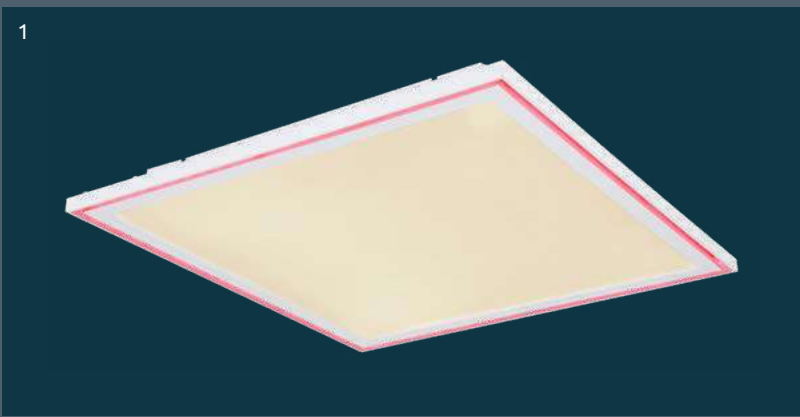

Samu

1	48123D2	incl. LED 24W incl. RGB LED 5W	270-2250lm	150-1650lm	2700-6500K 2700|4000|6500K	VPE: 4 ↔ 40cm x 40cm ↓ 5,5cm
2	48122D2	incl. LED 30W incl. RGB LED 6W	440-3000lm	320-2400lm	2700-6500K 2700|4000|6500K	VPE: 4 Ø50cm ↓ 5,5cm
3	48123D1	incl. LED 18W incl. RGB LED 4W	235-1600lm	155-1200lm	2700-6500K 2700|4000|6500K	VPE: 4 ↔ 30cm x 30cm ↓ 5,5cm
4	48123D3	incl. LED 30W incl. RGB LED 6W	400-3400lm	280-2800lm	2700-6500K 2700|4000|6500K	VPE: 4 ↔ 50cm x 50cm ↓ 5,5cm

metal white, plastic white