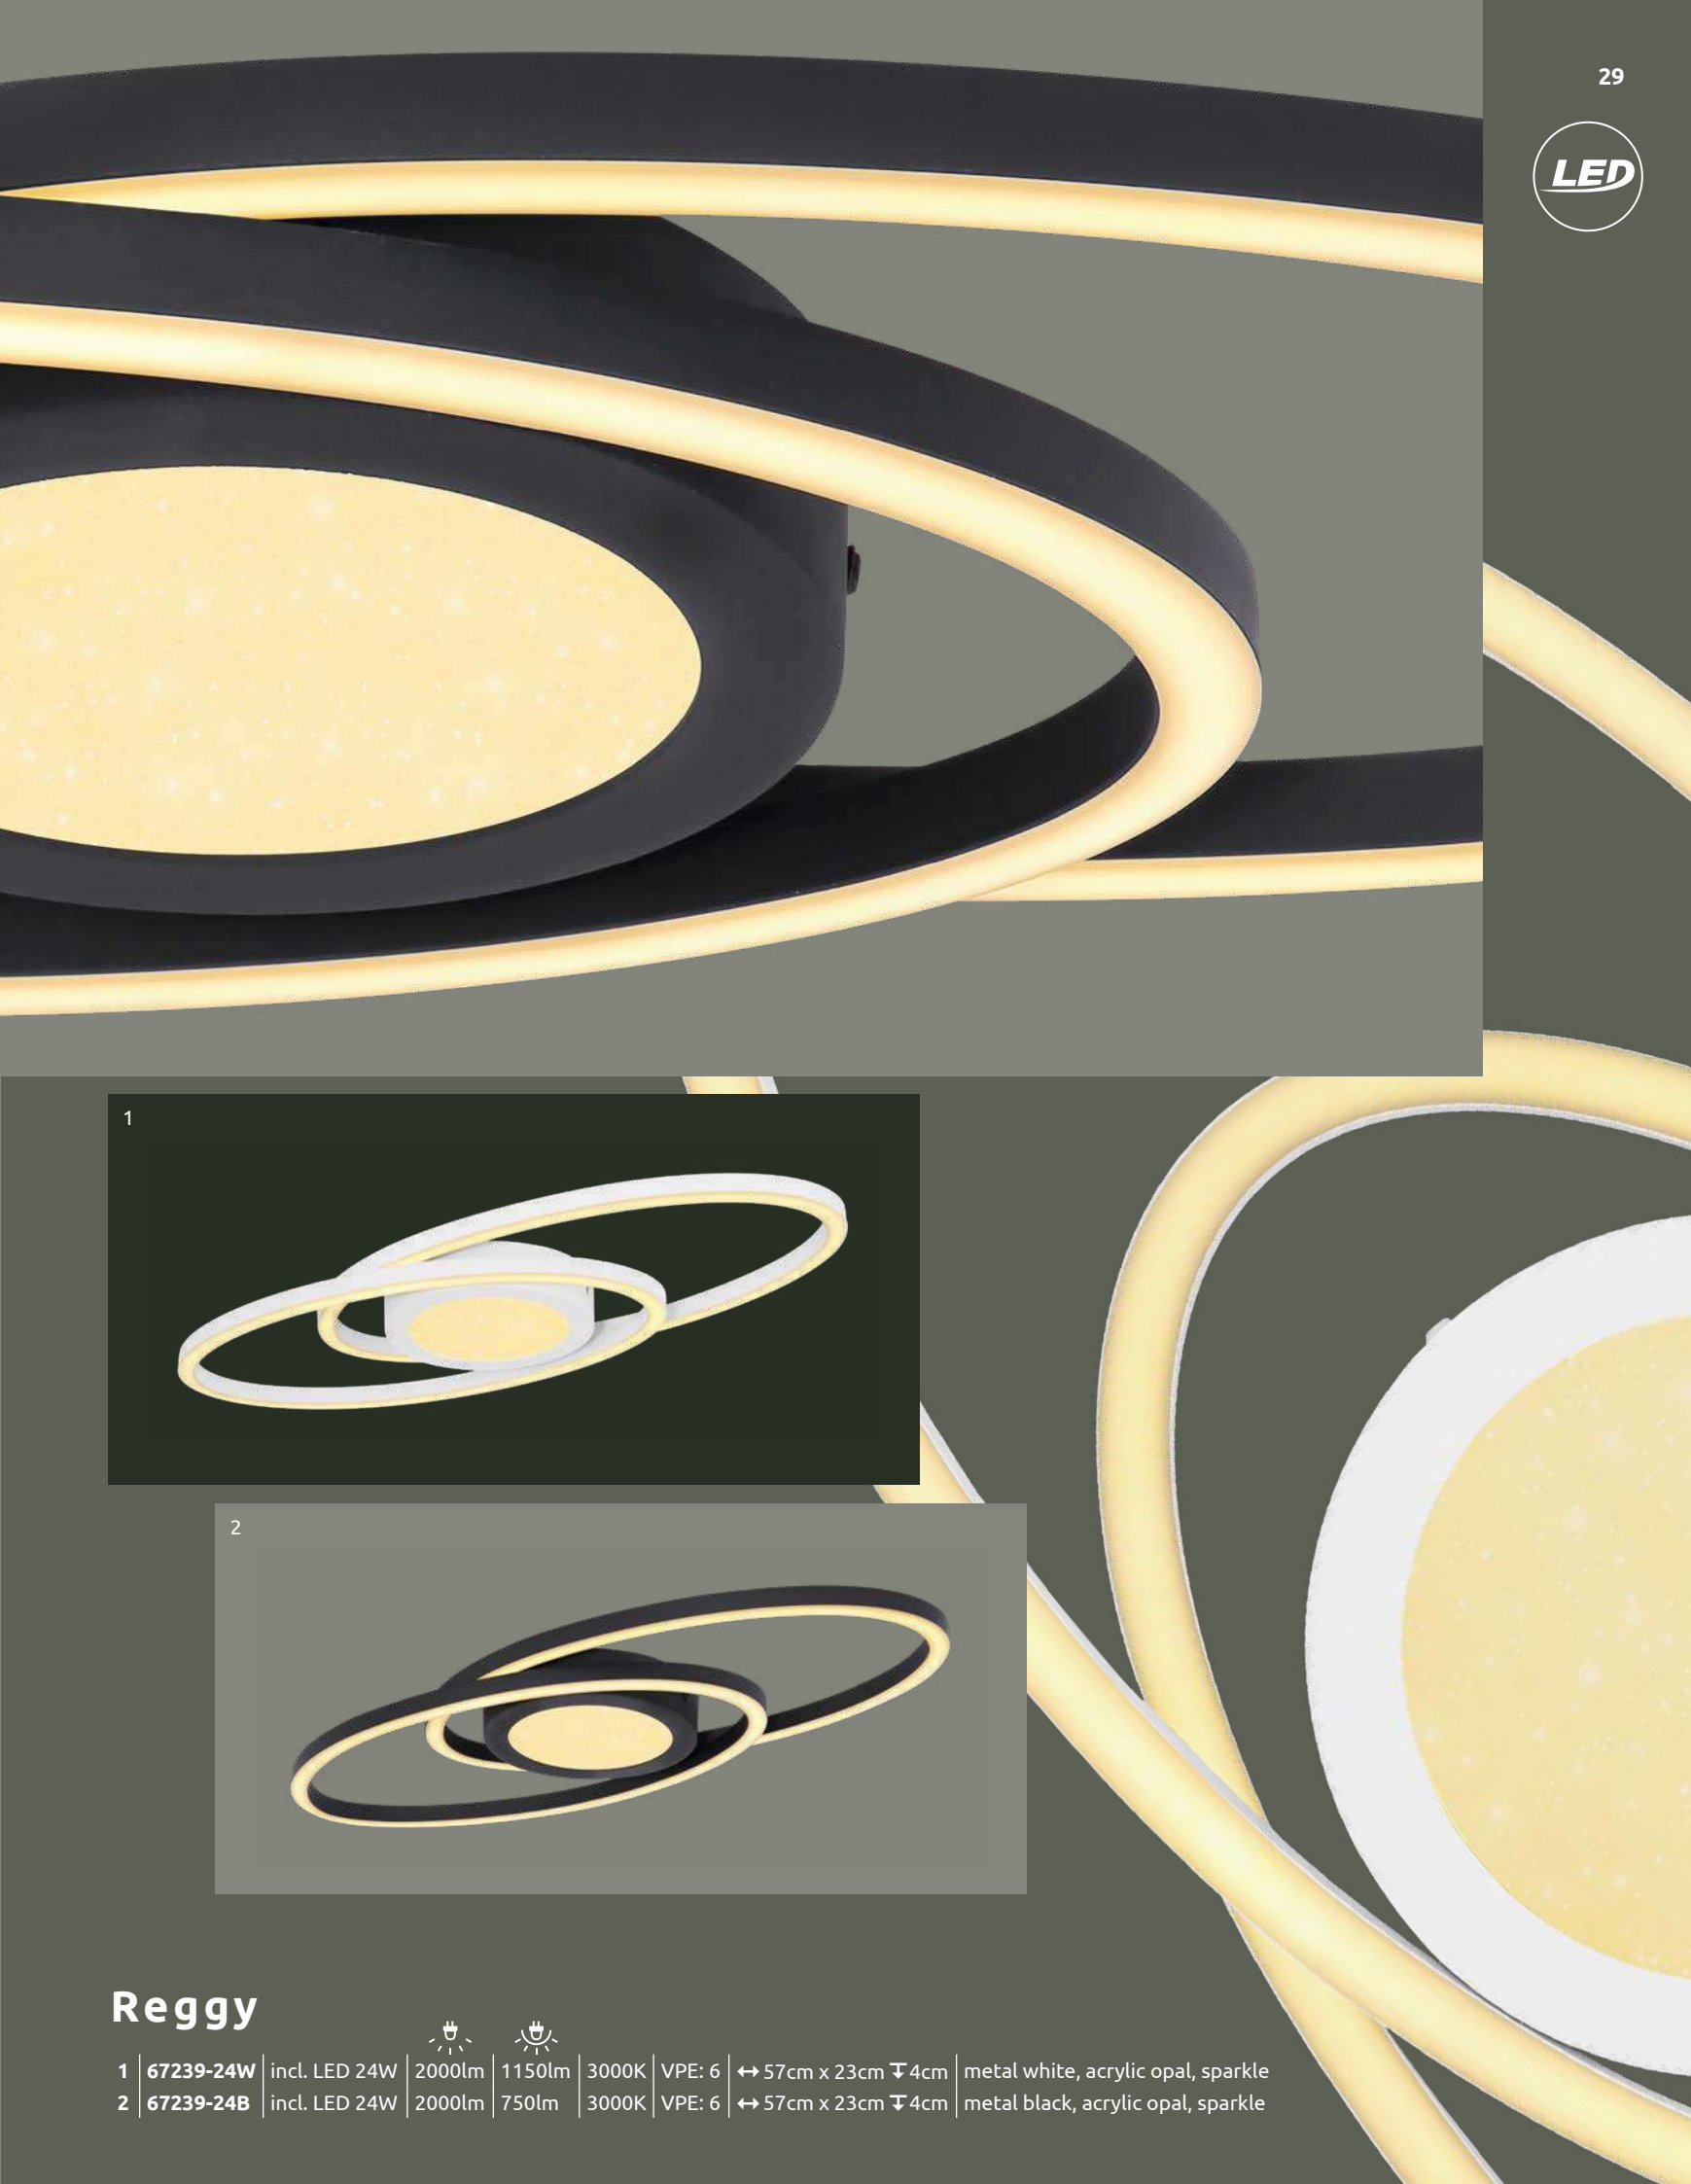

metal graphite, acrylic opal

Reggy

1	67239-24W	incl. LED 24W	2000lm	1150lm	3000K	VPE: 6	↔ 57cm x 23cm	↕ 4cm	metal white, acrylic opal, sparkle
2	67239-24B	incl. LED 24W	2000lm	750lm	3000K	VPE: 6	↔ 57cm x 23cm	↕ 4cm	metal black, acrylic opal, sparkle