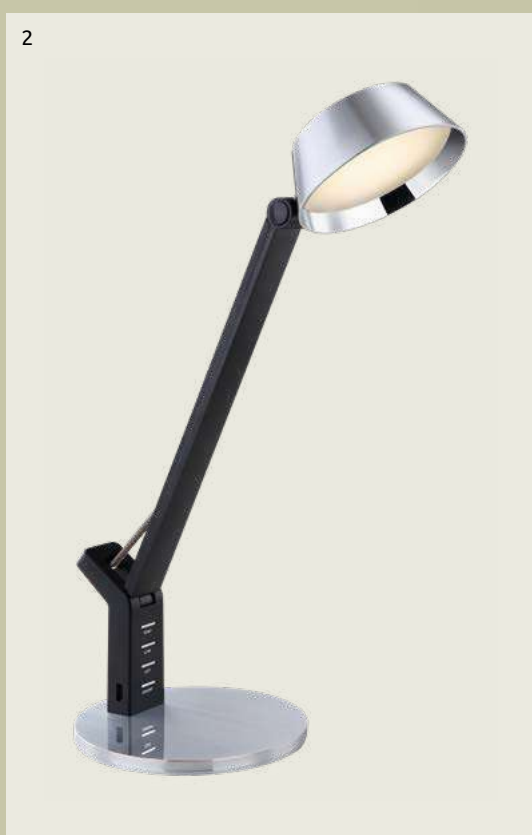

Ursino

1	58422B	incl. LED 8W	30-580lm	24-450lm	3000|4000|6300K	VPE: 6	↔ max.48cm x 17cm	↓ max.52cm	metal black, plastic black
2	58422S	incl. LED 8W	30-580lm	24-450lm	3000|4000|6300K	VPE: 6	↔ max.48cm x 17cm	↓ max.52cm	metal silver, plastic black
3	58423	incl. LED 8W	30-580lm	24-450lm	3000|4000|6300K	VPE: 6	↔ max.48cm x 17cm	↓ max.52cm	metal gold coloured, plastic black