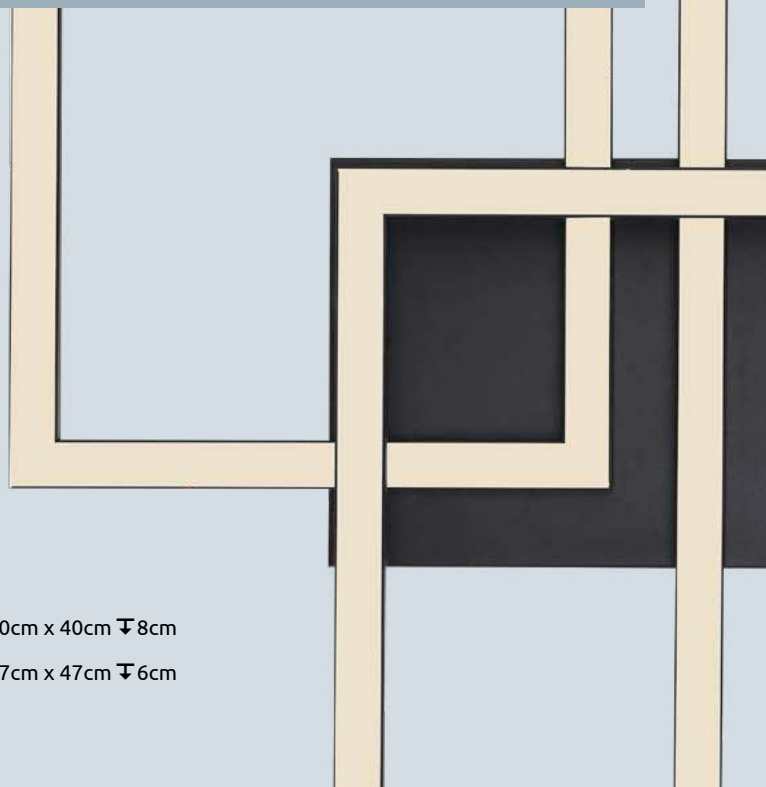

Tiny

1	67247-58	incl. LED 58W	400-6000lm	300-4300lm	2700-6000K 2700|4000|6000K	VPE: 4 ↔ 90cm x 40cm ↓ 8cm
2	67246-36	incl. LED 36W	4000lm	2700lm	3000K	VPE: 5 ↔ 47cm x 47cm ↓ 6cm

metal black matt, plastic opal