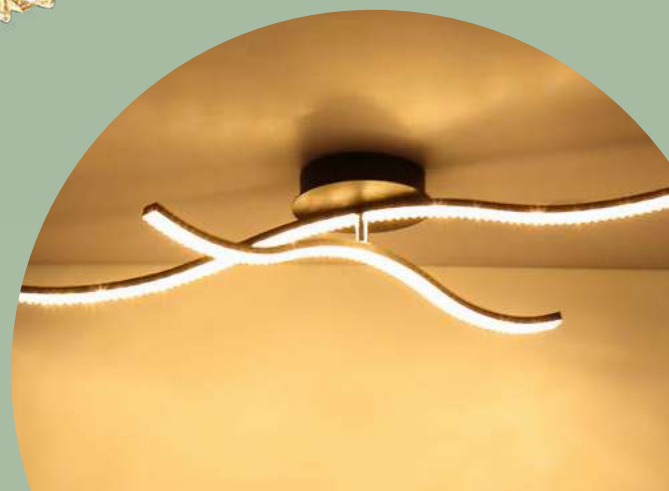

2

1

Jules

1	67169D2	incl. LED 20W	2200lm	1300lm	3000K	VPE: 6	↔90,5cm x 43cm	▽13cm
2	67169D1	incl. LED 20W	2400lm	1050lm	3000K	VPE: 6	↔47cm x 44cm	▽13cm

metal black matt, acrylic, acrylic crystals