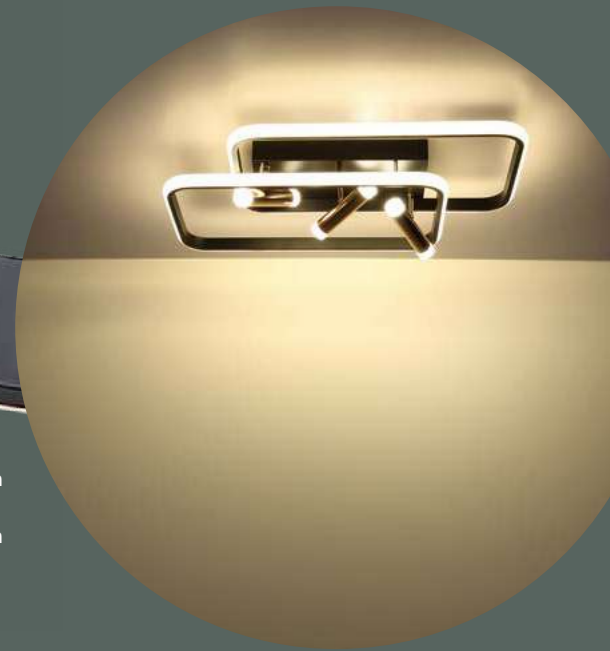

Coco

1	67300H1	incl. LED 75W	400-7500lm	250-1900lm	2700-6000K 2700|4000|6000K	VPE: 1	↔ 120cm x 90cm ↓ 150cm
2	67300H	incl. LED 55W	150-5500lm	80-2000lm	2700-6000K 2700|4000|6000K	VPE: 4	↔ 102cm x 70cm ↓ 150cm
3	67300D	incl. LED 55W	150-5500lm	80-2000lm	2700-6000K 2700|4000|6000K	VPE: 4	↔ 70cm x 55cm ↓ 14cm
4	67301D1	incl. LED 55W	200-5500lm	80-2100lm	2700-6000K 2700|4000|6000K	VPE: 4	↔ 66cm x 45cm ↓ 14cm
5	67301H1	incl. LED 55W	150-5500lm	80-2300lm	2700-6000K 2700|4000|6000K	VPE: 4	↔ 102cm x 46cm ↓ 150cm
6	67301D	incl. LED 55W	300-5500lm	200-2300lm	2700-6000K 2700|4000|6000K	VPE: 4	↔ 66cm x 66cm ↓ 14cm
7	67301H	incl. LED 36W	200-3600lm	100-1900lm	2700-6000K 2700|4000|6000K	VPE: 4	↔ 76cm x 34cm ↓ 150cm

metal black matt, golden, acrylic opal