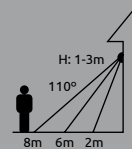

4

IP44

sensor
incl.