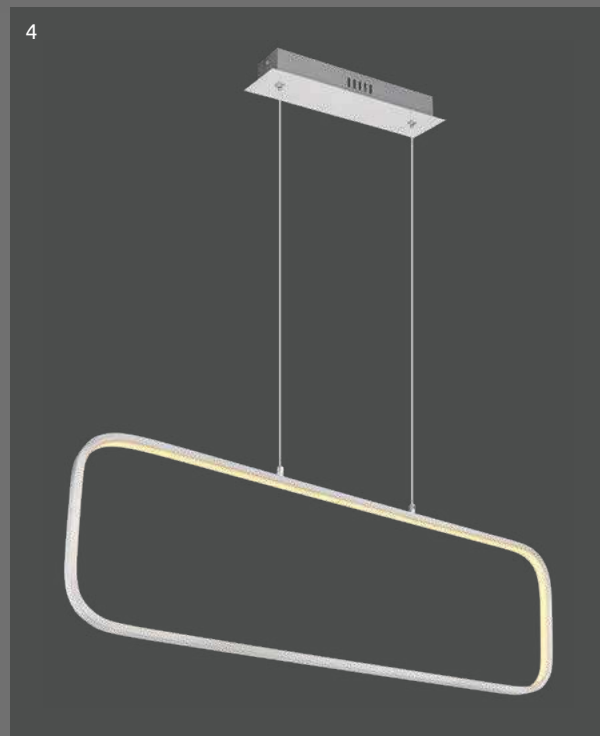

Silla

1	67262D	incl. LED 16W	1760lm	505lm	3000K	VPE: 4	↔ 63cm x 30,5cm ▾ 7cm	nickel matt, aluminium brushed, plastic opal
2	67262S	incl. LED 24W	2640lm	1186lm	3000K	VPE: 4	↔ 23cm x 18cm ↓ 130,5cm	nickel matt, aluminium brushed, plastic opal
3	67262HB	incl. LED 24W	2640lm	843lm	3000K	VPE: 4	↔ 80cm x 26,5cm ▾ 120cm	metal black matt, aluminium black matt, plastic opal
4	67262H	incl. LED 24W	2640lm	1160lm	3000K	VPE: 4	↔ 80cm x 26,5cm ▾ 120cm	nickel matt, aluminium brushed, plastic opal
5	67262SB	incl. LED 24W	2640lm	819lm	3000K	VPE: 4	↔ 23cm x 18cm ↓ 130,5cm	metal black matt, aluminium black matt, plastic opal
6	67262DB	incl. LED 16W	1760lm	441lm	3000K	VPE: 4	↔ 63cm x 30,5cm ▾ 7cm	metal black matt, aluminium black matt, plastic opal