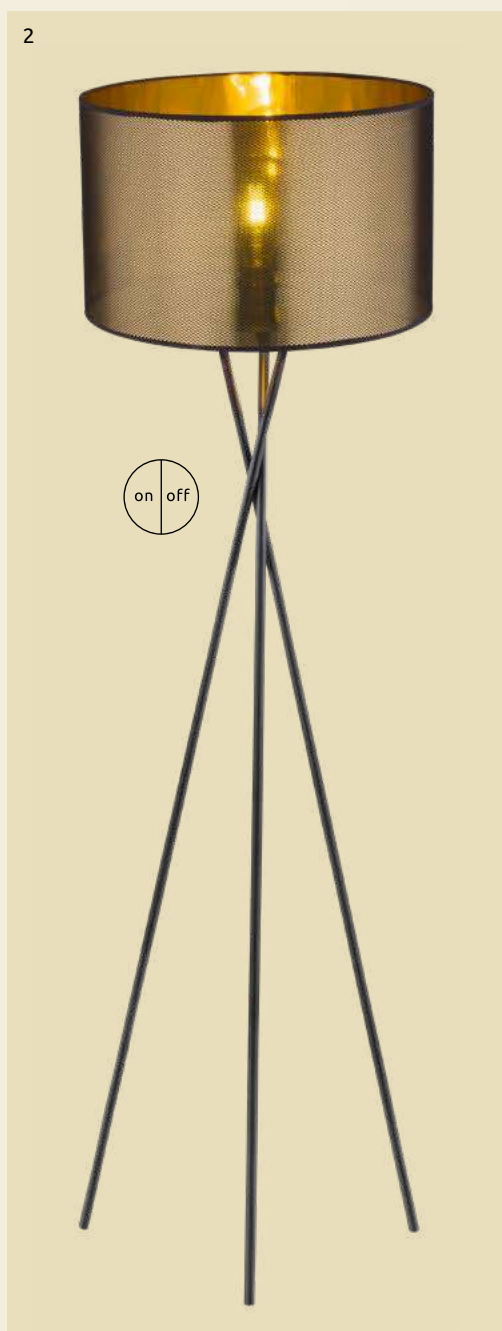

Nuggy

1	15583T	excl. 1x E14 25W	VPE: 6	Ø15cm ↓35cm	metal black matt, textile black, plastic golden
2	15583S	excl. 1x E27 40W	VPE: 1	Ø48,5cm(shade Ø40cm) ↓159cm	metal black matt, textile black, plastic golden
3	15583H	excl. 1x E27 40W	VPE: 1	Ø40cm ↓140cm	metal black matt, textile black, plastic golden, textile cable