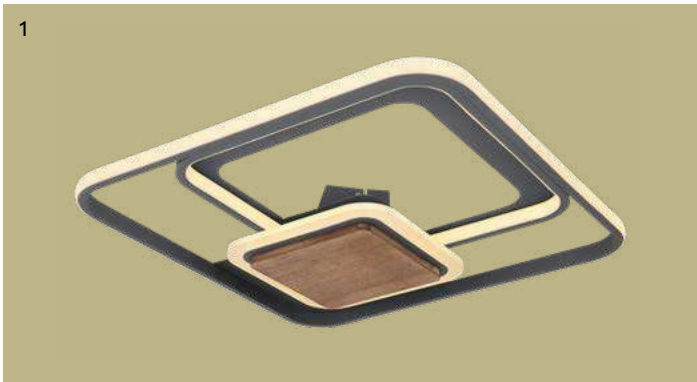

- incl.
- dimmable
- many steps
- many light steps
- colour fixing
- night light
- memory function

Nirra

1	67257-48	incl. LED 48W	3840lm	1800lm	3000K	VPE: 4 ↔ 50cm x 50cm ▾ 8cm
2	67256-45	incl. LED 45W	3600lm	1500lm	3000K	VPE: 4 Ø49,5cm ▾ 8cm
3	67256-40	incl. LED 40W	3200lm	1500lm	3000K	VPE: 1 ↔ 65cm x 45cm ▾ 10cm
4	67256-60	incl. LED 60W	480-4800lm	225-2250lm	2700-6000K 2700|4500|6000K	VPE: 1 ↔ 92,5cm x 73,5cm ▾ 8cm

metal graphite, wood, plastic opal