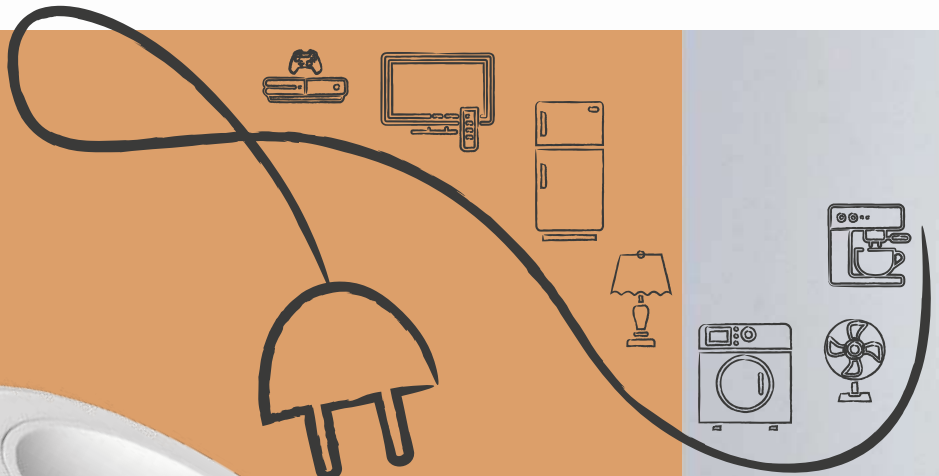

APP control
Easy Smartphone
and Voice Control

Smocket

98067SH

100-240V, 10A

VPE: 20

Ø6cm ▸6,5cm

plastic white

APP control
Easy Smartphone
and Voice Control