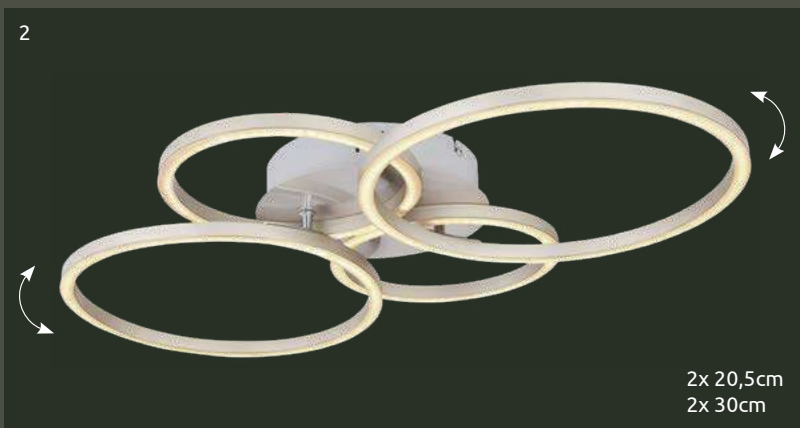

Kendy

1	67233-30N	incl. LED 30W	2000lm	1500lm	3000K	VPE: 4	↔ 49,5cm x 30cm	↕ 9,5cm
2	67233-40N	incl. LED 40W	2680lm	1960lm	3000K	VPE: 4	↔ 65,5cm x 40,5cm	↕ 7,5cm
3	67233-24N	incl. LED 24W	2000lm	1300lm	3000K	VPE: 4	↔ 49cm x 24,5cm	↕ 7cm

nickel matt, plastic opal