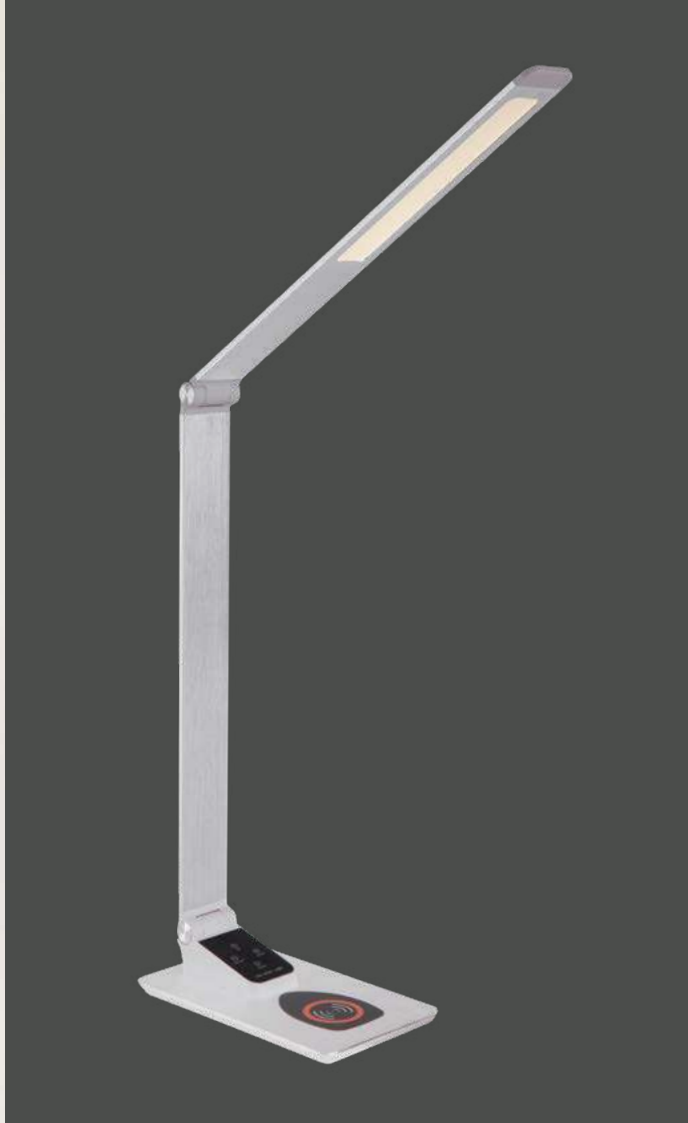

Viggo

1	41499C	incl. LED 18W	2070lm	760lm	3000K	VPE: 8	↔ 10cm	↕ 61cm	↳ 6cm	metal chromed, aluminium brushed, plastic opal
2	41499B	incl. LED 18W	2070lm	950lm	3000K	VPE: 8	↔ 10cm	↕ 61cm	↳ 6cm	metal black matt, aluminium brushed black matt, plastic opal