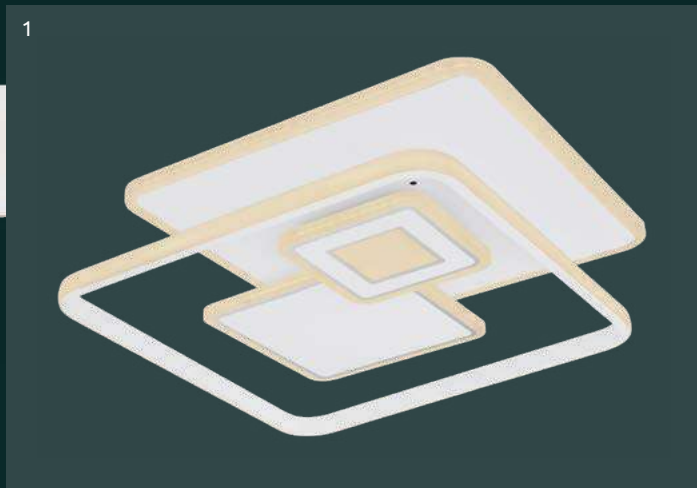

Roderick

- incl.
- dimmable
- many steps
- many light steps
- colour fixing
- night light
- memory function

1	48441-50	incl. LED 50W	400-5000lm	300-3400lm	3000-6000K 3000|4500|6000K	VPE: 4 ↔ 50cm x 50cm ↓ 6cm
2	48442-50	incl. LED 50W	450-5000lm	350-3600lm	3000-6000K 3000|4500|6000K	VPE: 4 ↔ 54,5cm x 46cm ↓ 6cm
3	48443-55	incl. LED 55W	400-5000lm	300-3600lm	3000-6000K 3000|4500|6000K	VPE: 4 ↔ 65m x 44cm ↓ 6cm

metal white, acrylic opal