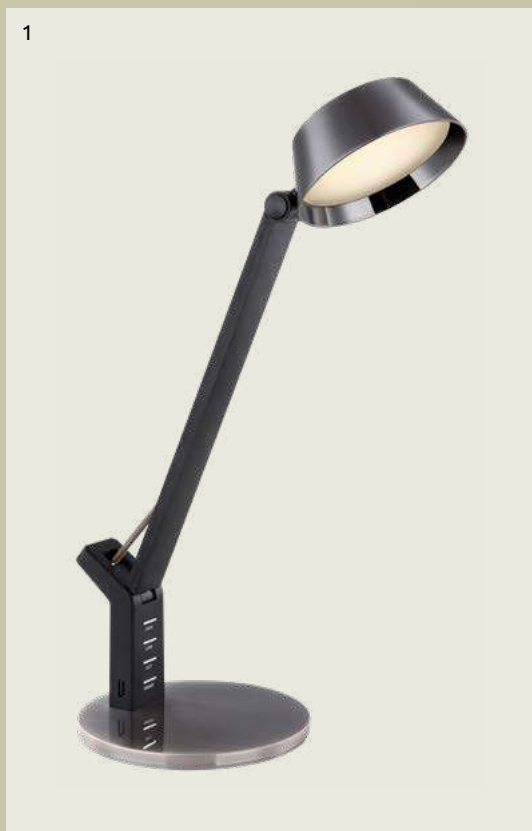

Ursino

1	58422B	incl. LED 8W	30-580lm	24-450lm	3000|4000|6300K	VPE: 6	↔ max.48cm x 17cm	↓ max.52cm	metal black, plastic black
2	58422S	incl. LED 8W	30-580lm	24-450lm	3000|4000|6300K	VPE: 6	↔ max.48cm x 17cm	↓ max.52cm	metal silver, plastic black
3	58423	incl. LED 8W	30-580lm	24-450lm	3000|4000|6300K	VPE: 6	↔ max.48cm x 17cm	↓ max.52cm	metal gold coloured, plastic black