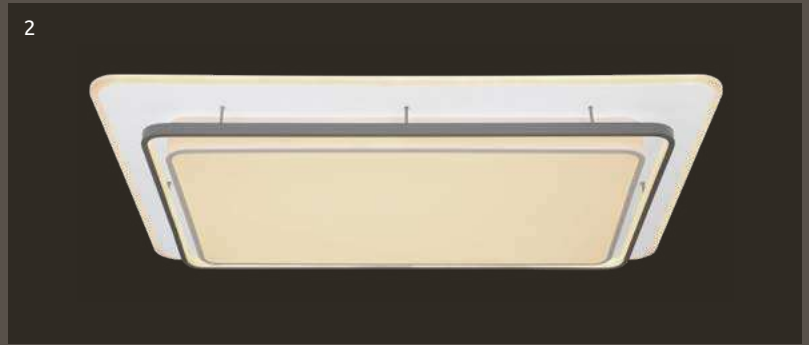

Lanzo

1	48284-80	incl. LED 80W	580-5800lm	270-2768lm	3000-6000K 3000|4500|6000K	VPE: 1 ↔ 95cm x 66cm ↓ 7cm
2	48285-150	incl. LED 150W	800-8000lm	550-5500lm	3000-6000K 3000|4500|6000K	VPE: 1 ↔ 95cm x 63cm ↓ 10,5cm

metal white, acrylic opal, aluminium grey