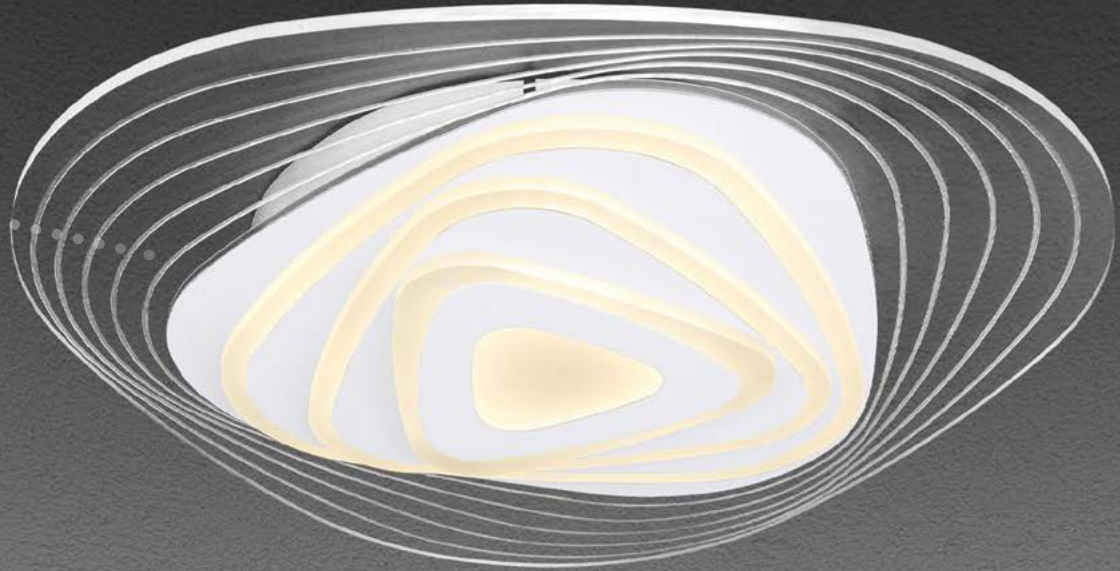

SMART LIGHT

(IT)

APP control

Easy Smartphone
and Voice Control

- ✓ App gratuita
- ✓ Comando della temperatura colore della luce
- ✓ Dimmerabile
- ✓ Variazione tonalità di luce illimitata (in funzione del modello)
- ✓ Comando vocale
- ✓ Regolazione intensità luminosa in base all'ora del giorno
- ✓ Timer
- ✓ Risparmio elettrico in funzione all'automazione utilizzata
- ✓ Connettività senza limiti

(ES)

APP control

Control fácil via smart-
phone y por voz

- ✓ aplicación gratuita
- ✓ regulación de la temperatura de la luz
- ✓ dimable
- ✓ colores de luz ilimitados (según el modelo)
- ✓ control por voz
- ✓ intensidad de luz configurable según la hora del día
- ✓ temporizador para encender o apagar las luces según sus necesidades
- ✓ ahorro de energía debido al control automático
- ✓ conectividad ilimitada

(RU)

Управление через приложение

Простое управление с
помощью смартфона и голоса

- ✓ бесплатное приложение
- ✓ регулировка яркости света
- ✓ затемняемый свет
- ✓ неограниченное количество оттенков света (зависит от модели)
- ✓ голосовое управление
- ✓ настраиваемая яркость света в зависимости от времени суток
- ✓ функция таймера для включения или выключения света в соответствии с вашими требованиями
- ✓ энергосбережение за счет автоматизированного управления
- ✓ возможность неограниченного подключения