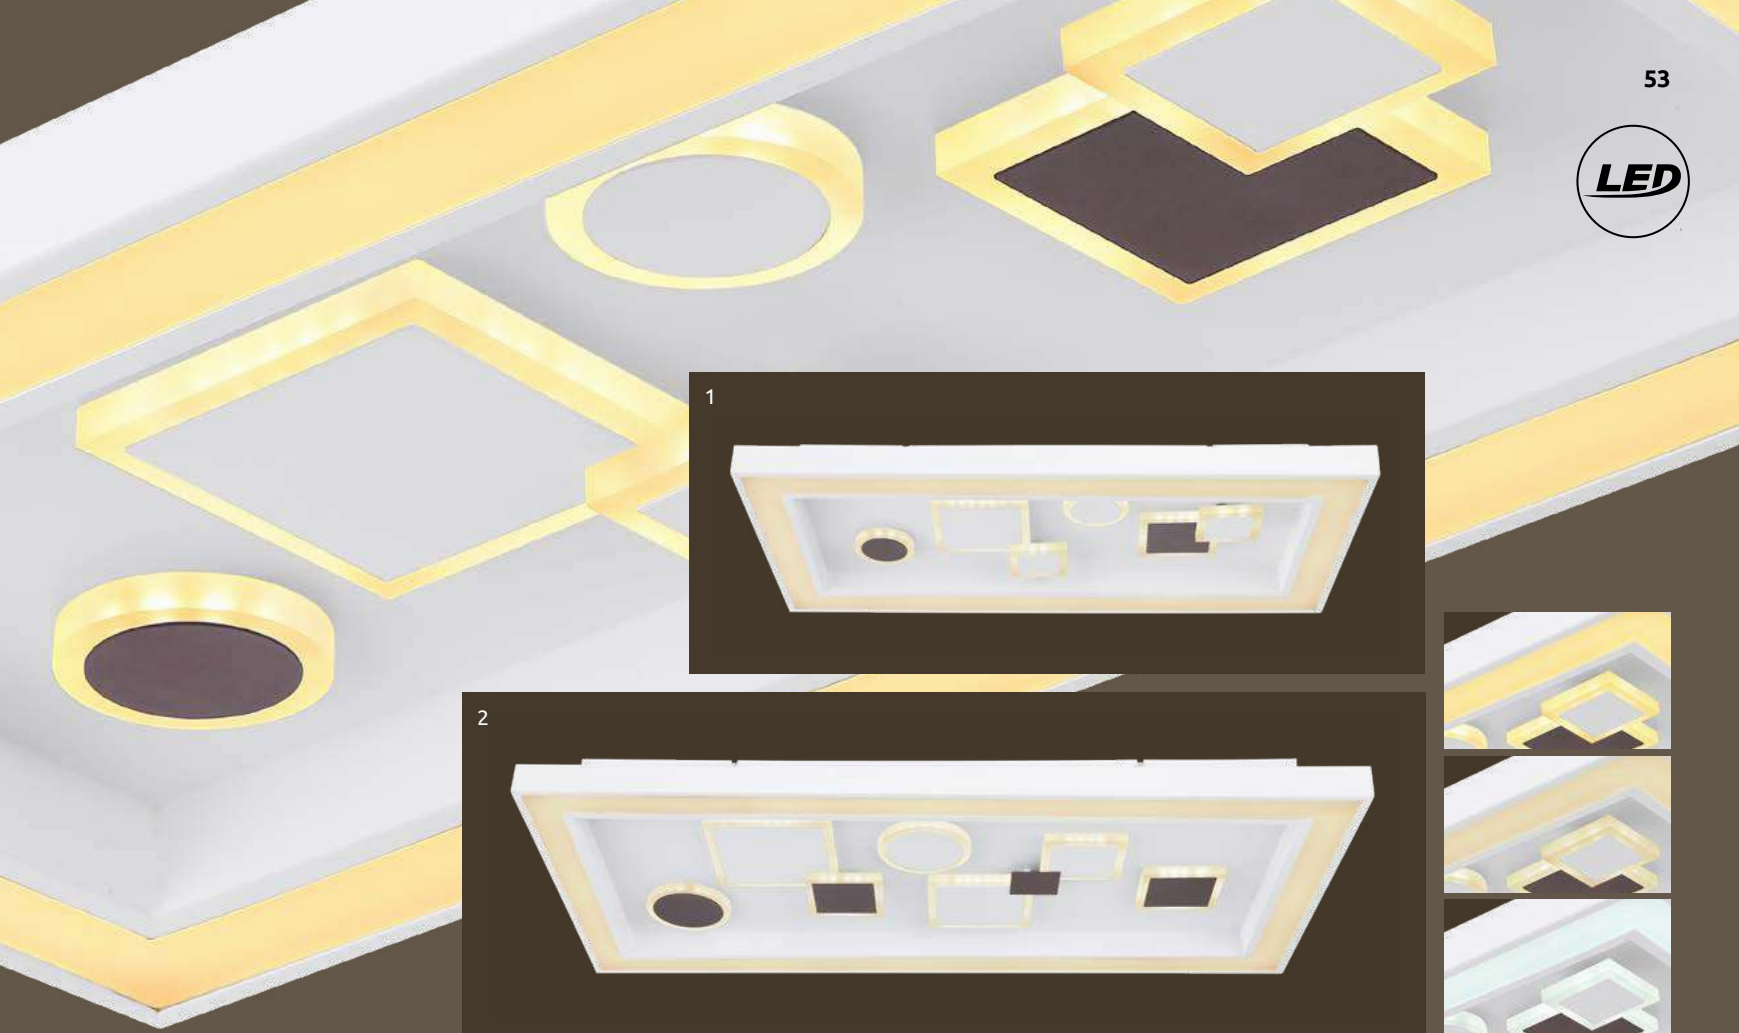

- incl.
- dimmable
- many steps
- many light steps
- colour fixing
- night light
- memory function

Rabea

1	48289-36	incl. LED 36W	250-3600lm	150-1900lm	3000-6000K 3000|4500|6000K	VPE: 4	↔ 60cm x 30cm ▾ 7cm	metal white, dark coffee, acrylic opal
2	48289-55	incl. LED 55W	300-5500lm	200-2500lm	3000-6000K 3000|4500|6000K	VPE: 3	↔ 80cm x 40cm ▾ 7cm	metal white, dark coffee, acrylic opal
3	48290-50	incl. LED 50W	300-5000lm	200-1900lm	3000-6000K 3000|4500|6000K	VPE: 4	↔ 50cm x 50cm ▾ 6,5cm	metal white, metal black, acrylic opal
4	48290-65	incl. LED 65W	350-6500lm	250-2500lm	3000-6000K 3000|4500|6000K	VPE: 1	↔ 75cm x 45cm ▾ 7cm	metal white, metal black, acrylic opal