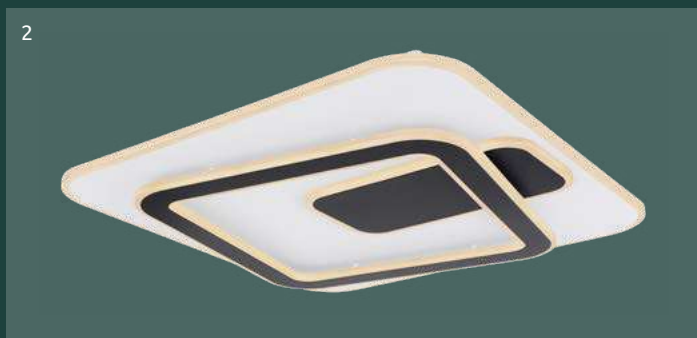

Levana

1	48018-30	incl. LED 30W	3000lm	1700lm	3000K	VPE: 8	↔ 20-27cm x 23-30cm ↴ 6cm	metal white, aluminium black, acrylic opal metal white, aluminium black, acrylic opal metal white, metal black matt, acrylic opal
2	48018-55	incl. LED 55W	350-5500lm	250-3200lm	3000-6000K 3000 4500 6000K	VPE: 4	↔ 44,5-63cm x 36,5-54cm ↴ 6,5cm	
3	48018-18	incl. LED 18W	1800lm	1100lm	3000K	VPE: 4	↔ 22cm ↕ 69,5cm ↗ 5cm	