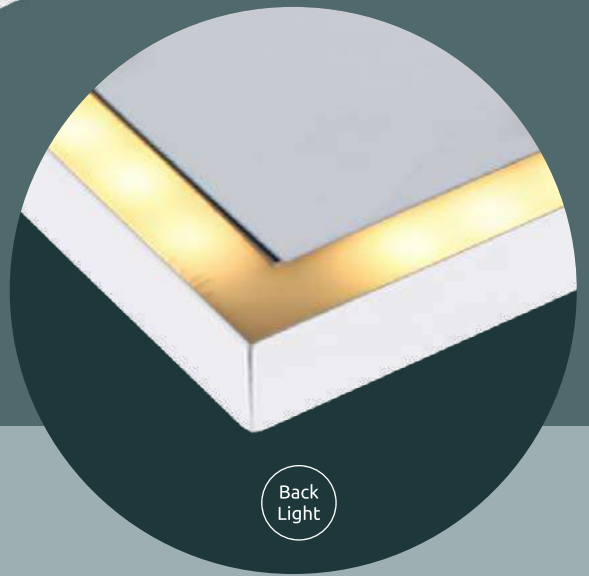

Sunao

1	41597D1	incl. LED 18W	1800lm	1130lm	3000K	VPE: 4	↔ 40cm x 40cm ▾ 4,5cm
		incl. LED 4W	400lm	270lm			
2	41597D	incl. LED 18W	1800lm	1130lm	3000K	VPE: 4	↔ 30cm x 30cm ▾ 4,5cm
		incl. LED 4W	400lm	270lm			

metal white, aluminium white, acrylic opal