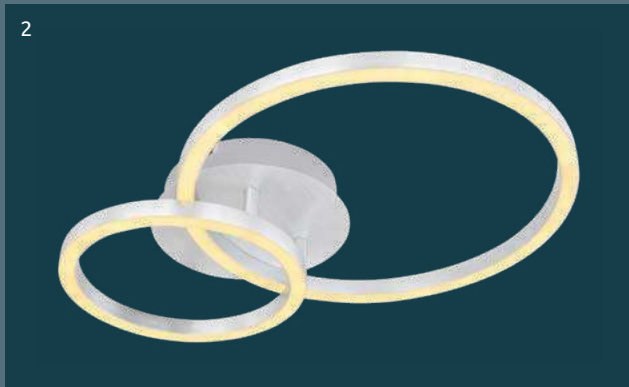

1

3

2

4

Reggy

1	67238-24	incl. LED 24W	2400lm	1250lm	3000K	VPE: 4	↔ 54,5cm x 30cm	∇ 7,5cm	aluminium brushed, acrylic opal
2	67238-18	incl. LED 18W	1800lm	950lm	3000K	VPE: 6	↔ 42cm x 30cm	∇ 7,5cm	aluminium brushed, acrylic opal
3	67238-18B	incl. LED 18W	1800lm	570lm	3000K	VPE: 6	↔ 42cm x 30cm	∇ 7,5cm	metal black matt, acrylic opal
4	67238-24B	incl. LED 24W	2400lm	760lm	3000K	VPE: 4	↔ 54,5cm x 30cm	∇ 7,5cm	metal black matt, acrylic opal