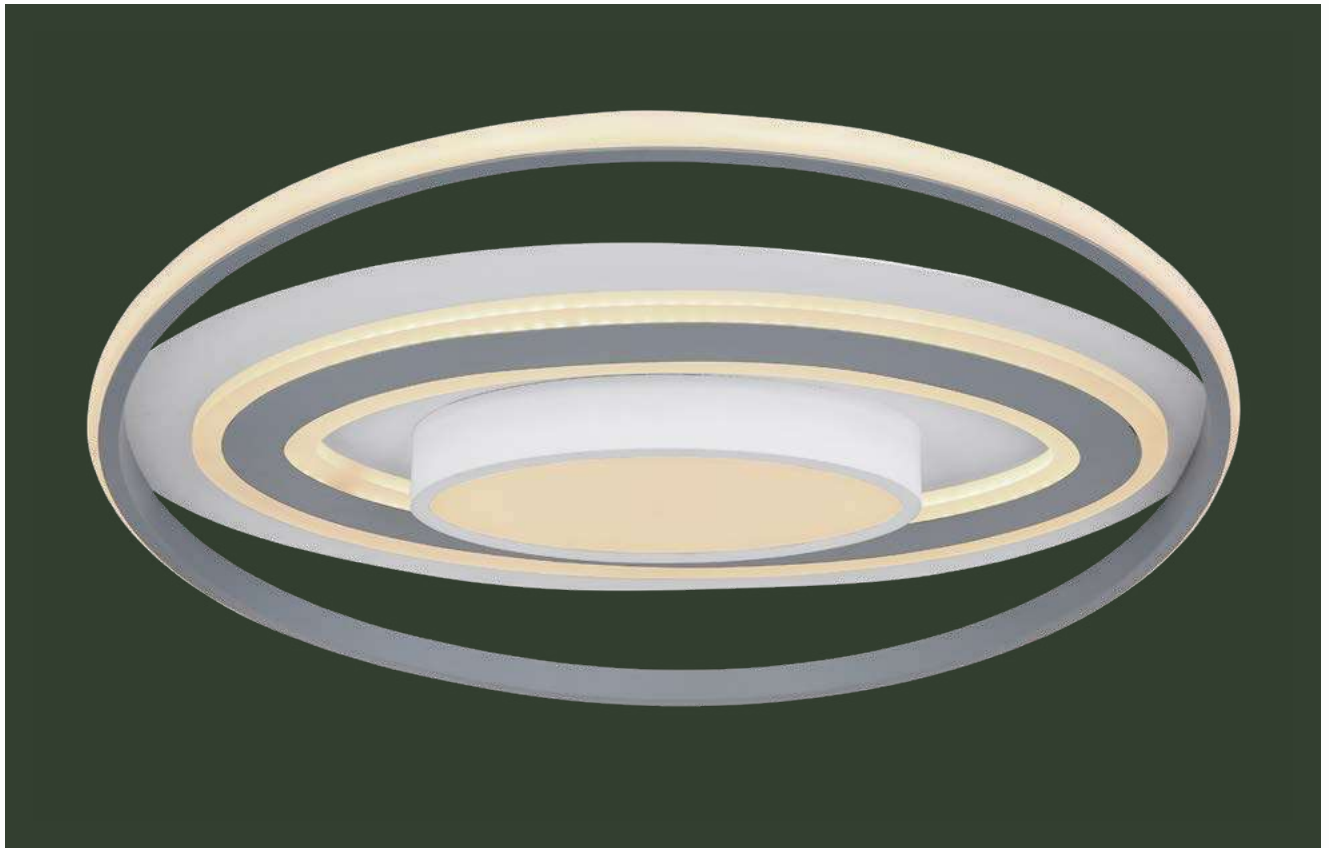

Leola

48016-60

incl. LED 60W

400-4200lm

265-2650lm

3000-6000K
3000|4500|6000K

VPE: 4

Ø57cm ▾7cm

metal white matt,
metal grey,
acrylic white

- incl.
- dimmable
- many steps
- many light steps
- colour fixing
- night light
- memory function