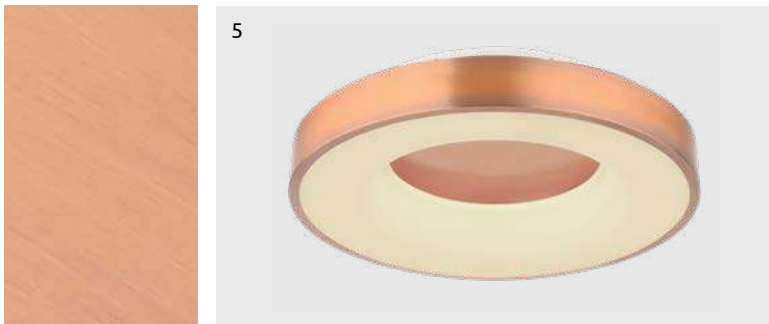

metal white, plastic black, plastic bronze coloured, acrylic opal

Jolli

1	41758-30	incl. LED 30W	290-2900lm	190-1800lm	2700-6000K 2700 4200 6000K	VPE: 4	Ø40cm ▾10cm	metal black, wood optics, plastic opal
2	41758-42	incl. LED 42W	400-4000lm	250-2500lm	2700-6000K 2700 4200 6000K	VPE: 4	Ø60cm ▾10cm	metal black, wood optics, plastic opal
3	41758-30B	incl. LED 30W	290-2900lm	190-1800lm	2700-6000K 2700 4200 6000K	VPE: 4	Ø40cm ▾10cm	metal black, plastic opal
4	41758-42B	incl. LED 42W	400-4000lm	250-2500lm	2700-6000K 2700 4200 6000K	VPE: 4	Ø60cm ▾10cm	metal black, plastic opal
5	41758-30C	incl. LED 30W	290-2900lm	190-1800lm	2700-6000K 2700 4200 6000K	VPE: 4	Ø40cm ▾10cm	metal white, copper coloured, plastic opal
6	41758-42C	incl. LED 42W	400-4000lm	250-2500lm	2700-6000K 2700 4200 6000K	VPE: 4	Ø60cm ▾10cm	metal white, copper coloured, plastic opal