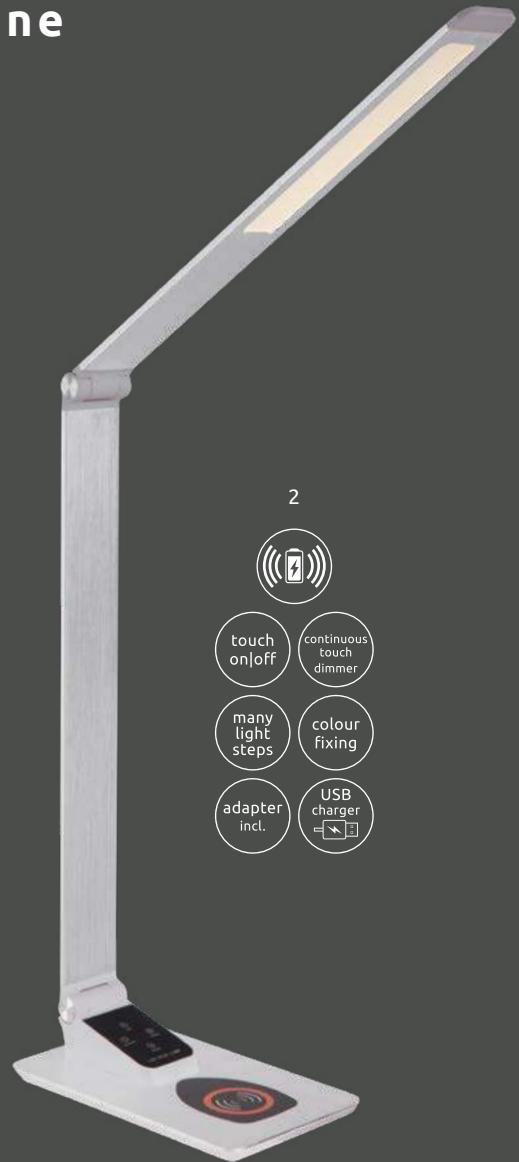

Janine

1. 2
2. touch on/off
   - continuous touch dimmer
   - many light steps
   - colour fixing
   - adapter incl.
   - USB charger incl.

1	58402	incl. LED 7W	630lm	420lm	3000|4500|6000K	VPE: 6	↔ max.62cm x 19cm	↓ max.77,5cm	aluminium black, plastic white
2	58404	incl. LED 7W	67-670lm	42-420lm	3000|4500|6000K	VPE: 6	↔ max.66cm x 12cm	↓ max.81,5cm	aluminium silver, plastic silver, opal