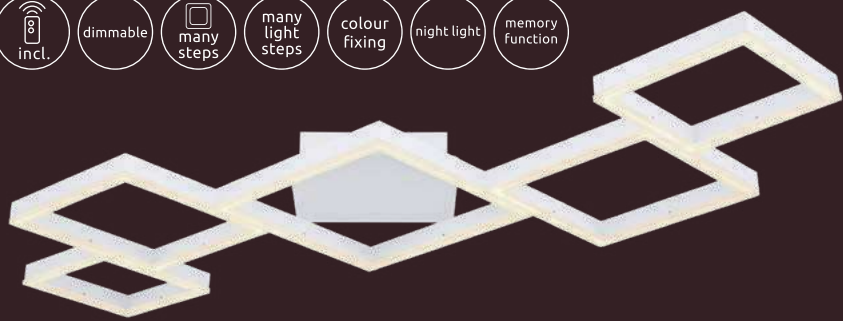

metal black matt, plastic opal

LED

1

2

3

Kurio

						
1	67236-58W	incl. LED 58W	380-5800lm	150-2800lm	2700-6000K 2700 4000 6000K	VPE: 1 ↔ 120cm x 60cm ▾ 7,5cm metal white, acrylic opal
2	67236-40W	incl. LED 40W	4000lm	3100lm	3000K	VPE: 4 ↔ 78cm x 36cm ▾ 5cm aluminium white, metal white, acrylic opal
3	67236-30W	incl. LED 30W	3100lm	1800lm	3000K	VPE: 4 ↔ 80cm x 50cm ▾ 5cm aluminium white, metal white, acrylic opal