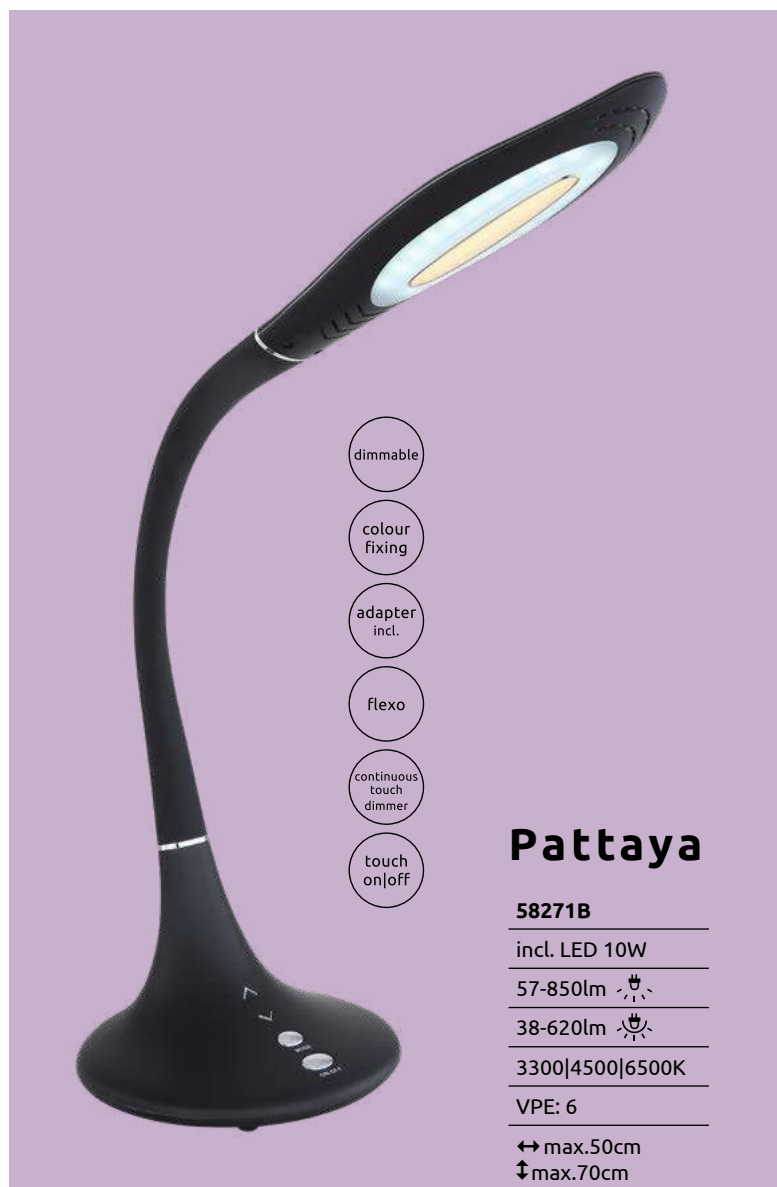

↓ max.70,5cm

plastic black, satined

- dimmable
- colour fixing
- adapter incl.
- flexo
- continuous touch dimmer
- touch on/off

Pattaya

58271B

incl. LED 10W

57-850lm

38-620lm