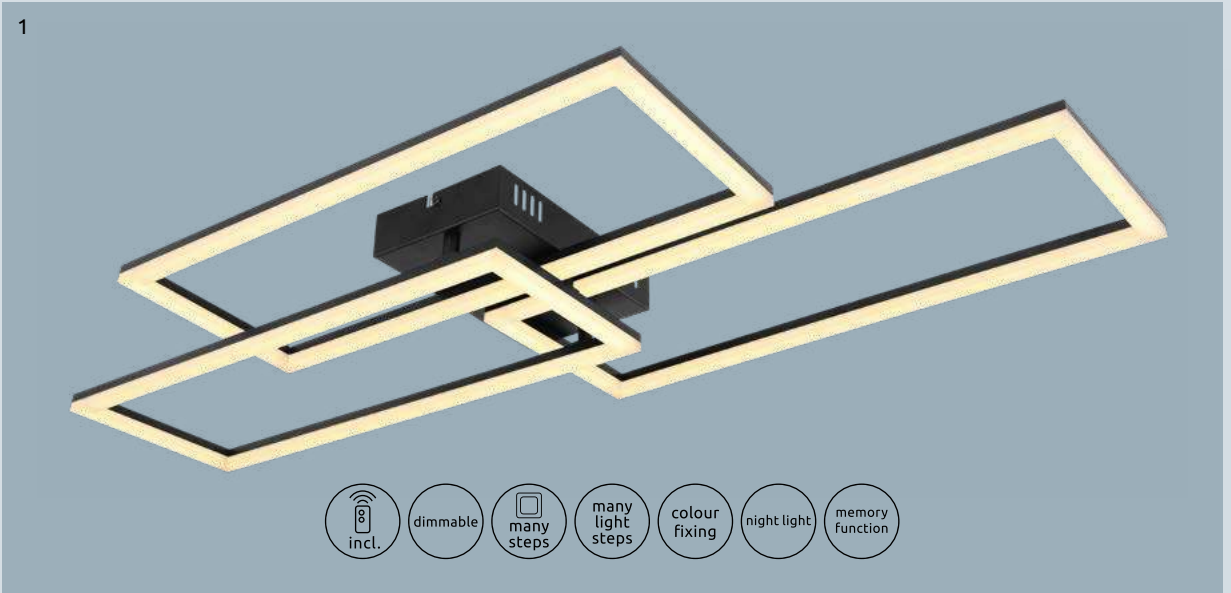

- incl.
- dimmable
- many steps
- many light steps
- colour fixing
- night light
- memory function