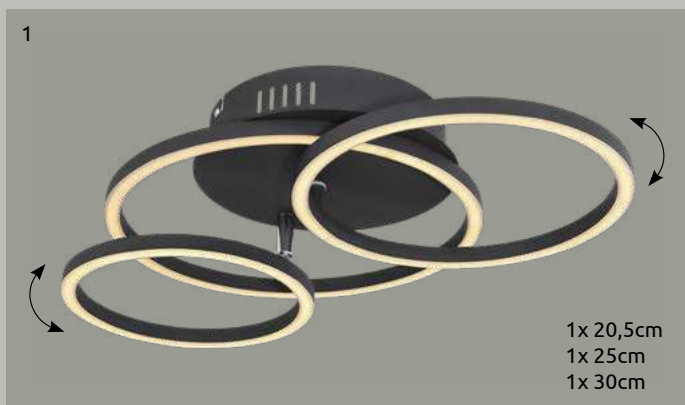

Kendy

1	67233-30S	incl. LED 30W	1600lm	1100lm	3000K	VPE: 4	↔ 49,5cm x 30cm	↕ 9,5cm
2	67233-40S	incl. LED 40W	2060lm	1390lm	3000K	VPE: 4	↔ 65,5cm x 40,5cm	↕ 7,5cm
3	67233-24S	incl. LED 24W	1480lm	900lm	3000K	VPE: 4	↔ 49cm x 24,5cm	↕ 7cm

metal black matt, plastic opal