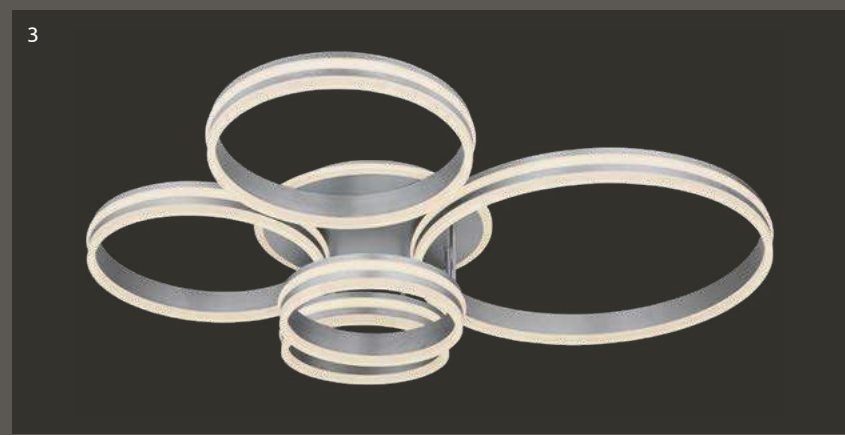

metal black matt, plastic opal

LED

1

2

3

Kurio

						
1	67236-58W	incl. LED 58W	380-5800lm	150-2800lm	2700-6000K 2700 4000 6000K	VPE: 1 ↔ 120cm x 60cm ▾ 7,5cm metal white, acrylic opal
2	67236-40W	incl. LED 40W	4000lm	3100lm	3000K	VPE: 4 ↔ 78cm x 36cm ▾ 5cm aluminium white, metal white, acrylic opal
3	67236-30W	incl. LED 30W	3100lm	1800lm	3000K	VPE: 4 ↔ 80cm x 50cm ▾ 5cm aluminium white, metal white, acrylic opal