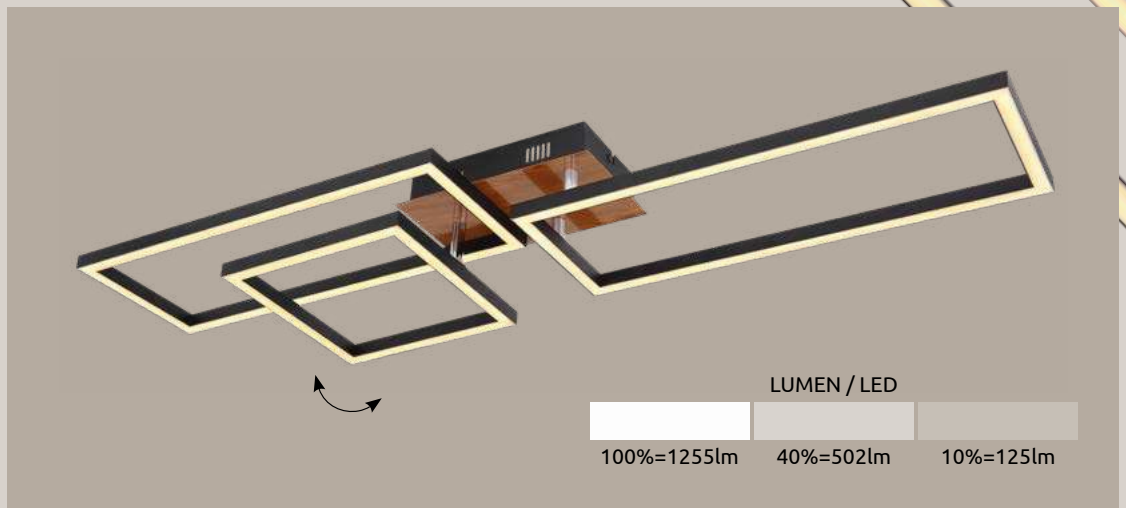

July

67248-40

incl. LED 40W

430-4279lm

130-1255lm

3000K

VPE: 4

↔ 92cm x 25cm

⌞ 9cm

metal black matt,
aluminium black
matt, metal wood
matt, plastic opal