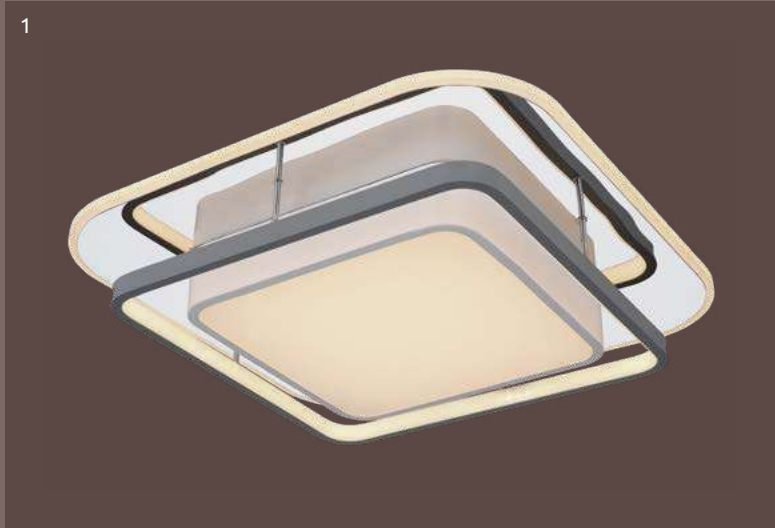

Leola

1	48017-60	incl. LED 60W	400-4200lm	265-2650lm	3000-6000K 3000|4500|6000K	VPE: 4 ↔ 49cm x 49cm ▾10,5cm
2	48017-60R	incl. LED 60W	400-4200lm	265-2650lm	3000-6000K 3000|4500|6000K	VPE: 4 Ø49cm ▾10,5cm

metal white matt, metal grey, chrome, stainless steel, acrylic white

- incl.
- dimmable
- many steps
- many light steps
- colour fixing
- night light
- memory function