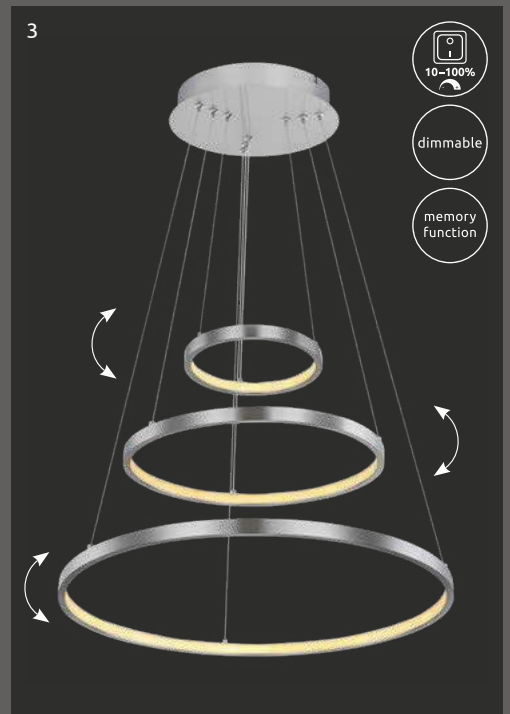

Ralph

1	67192-29	incl. LED 29W	2300lm	1400lm	3000K	VPE: 6	Ø60,5cm ▾120cm
2	67192-19	incl. LED 19W	1400lm	900lm	3000K	VPE: 6	Ø38,5cm ▾120cm
3	67192-57	incl. LED 57W	310-3100lm	220-2200lm	3000K	VPE: 6	Ø51cm ▾120cm
4	67192-42	incl. LED 42W	230-2300lm	150-1500lm	3000K	VPE: 6	Ø51cm ▾120cm

nickel matt, plastic opal