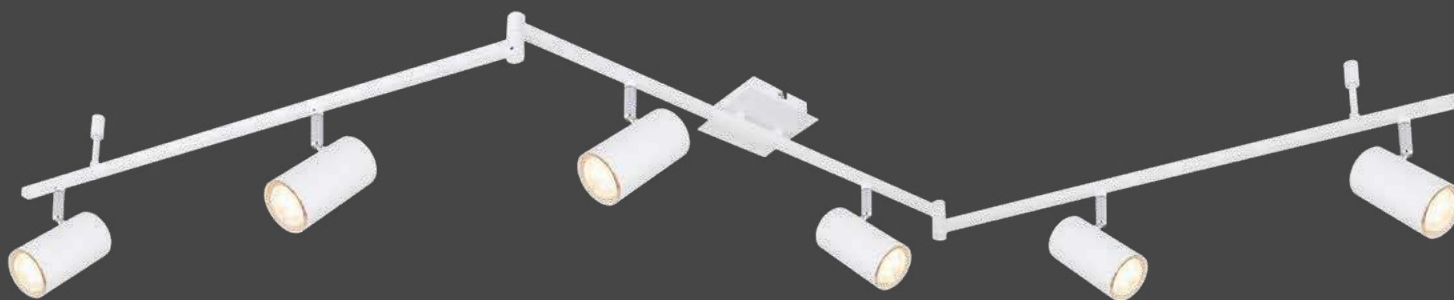

1

2

3

5

4

6

Robby

1	57910-6W	excl. 6x GU10 35W	VPE: 4	↔ 180cm ↓ 18,5cm
2	57910-3W	excl. 3x GU10 35W	VPE: 8	↔ 45cm x 9cm ↓ 12cm
3	57910-1W	excl. 1x GU10 25W	VPE: 12	↔ 13cm ↓ 14cm ↳ 12cm
4	57910-4W	excl. 4x GU10 35W	VPE: 6	↔ 60cm x 9cm ↓ 12cm
5	57910-2W	excl. 2x GU10 35W	VPE: 8	↔ 30cm x 9cm ↓ 12cm
6	57910TW	excl. 1x GU10 LED 5W	VPE: 6	↔ 13cm x 12cm ↓ 35cm
7	57910-4HW	excl. 4x GU10 35W	VPE: 4	↔ 75cm x 9cm ↓ 150cm
8	57910SW	excl. 3x GU10 LED 5W	VPE: 2	↔ 21,5cm x 23cm ↓ 154cm

metal white matt, chrome