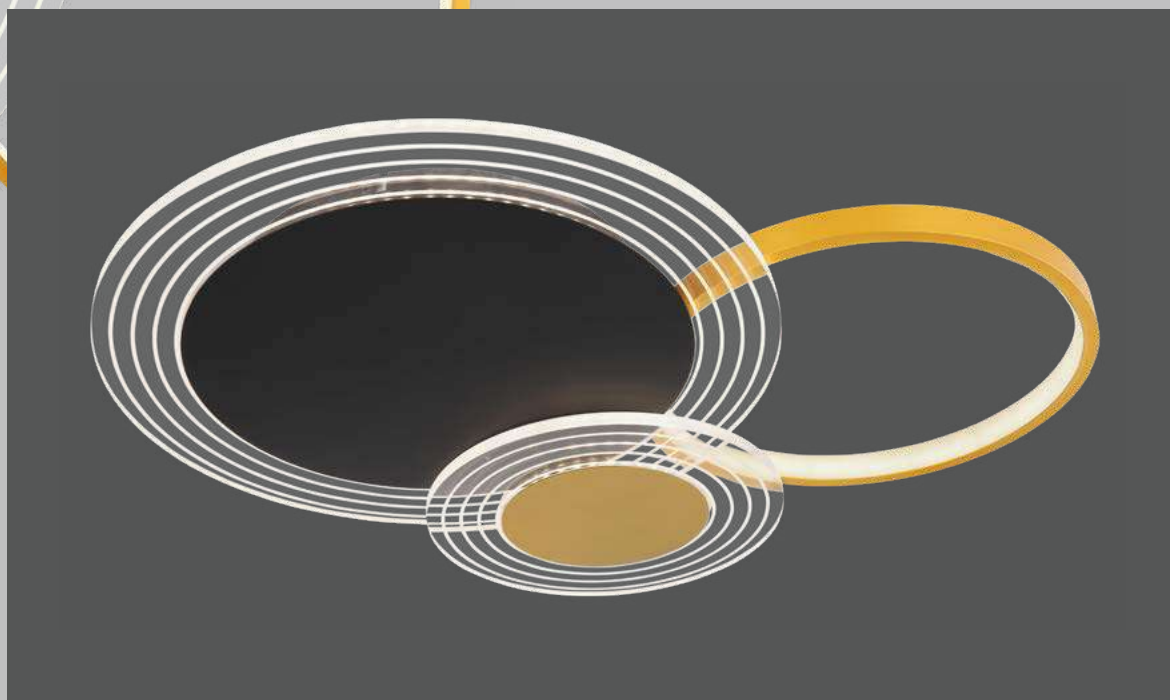

Senna

67261-36

incl. LED 36W

200-3600lm

150-1900lm

2700-6000K

2700|4000|6000K

VPE: 4

↔ 58cm x 52cm

⤵ 6cm

metal black matt,
golden, acrylic
golden, clear