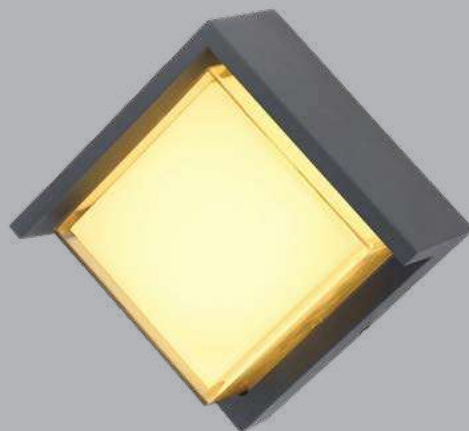

1

2

LED

Honna

1	34174W	incl. LED 10W	804lm	482lm	3000K	VPE: 20	↔ 6cm ↓ 26cm ↗ 10cm
2	34174W1	incl. LED 20W	2362lm	1417lm	3000K	VPE: 20	↔ 6cm ↓ 26cm ↗ 10cm

aluminium die-cast anthracite, plastic opal

IP54

2

1

Jalla

1	34480	incl. LED 12W	1214lm	579lm	3000K	VPE: 10	↔ 16cm ↓ 16cm ↗ 10cm
2	34481	incl. LED 12W	1214lm	728lm	3000K	VPE: 10	↔ 16cm ↓ 16cm ↗ 10cm

aluminium die-cast anthracite, plastic opal

IP54