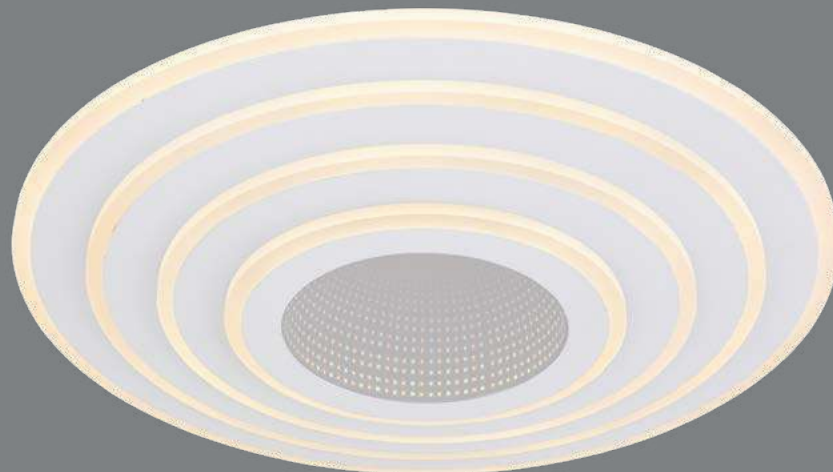

incl. Kelvin range 3000-6500K dimmable night light memory function

Jocelyn

48544SH
incl. LED 50W
520-5200lm
190-1900lm
3000-6500K
VPE: 4
Ø50cm ▾6,5cm
metal white, acrylic, plastic chromed with 3D effect