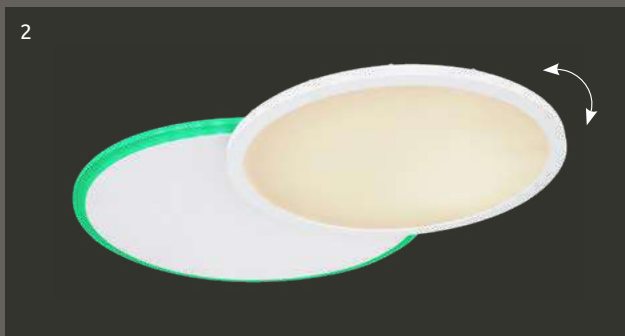

metal white matt, aluminium white, plastic opal

Sahida

- incl.
- many steps
- RGB colour fixing
- RGB colour change
- dimmable
- colour fixing
- many light steps
- memory function
- night light

1	41361-45RGB	incl. LED 45W incl. RGB LED 14W	310-3150lm	170-1700lm	3000-6500K 3000 4500 6500K	VPE: 5 ↔ 43cm x 43cm ↓ 5cm	metal white, acrylic opal
2	41361-30RGB	incl. LED 30W incl. RGB LED 10W	210-2100lm	110-1100lm	3000-6500K 3000 4500 6500K	VPE: 5 ↔ 43cm x 29cm ↓ 5cm	metal white, acrylic opal
3	41361-20WRGB	incl. LED 20W incl. RGB LED 6W	140-1400lm	78-780lm	3000-6500K 3000 4500 6500K	VPE: 5 ↔ 29cm x 29cm ↓ 5cm	metal white, acrylic opal
4	41361-20BRGB	incl. LED 20W incl. RGB LED 6W	140-1400lm	70-700lm	3000-6500K 3000 4500 6500K	VPE: 5 ↔ 29cm x 29cm ↓ 5cm	metal black matt, acrylic opal