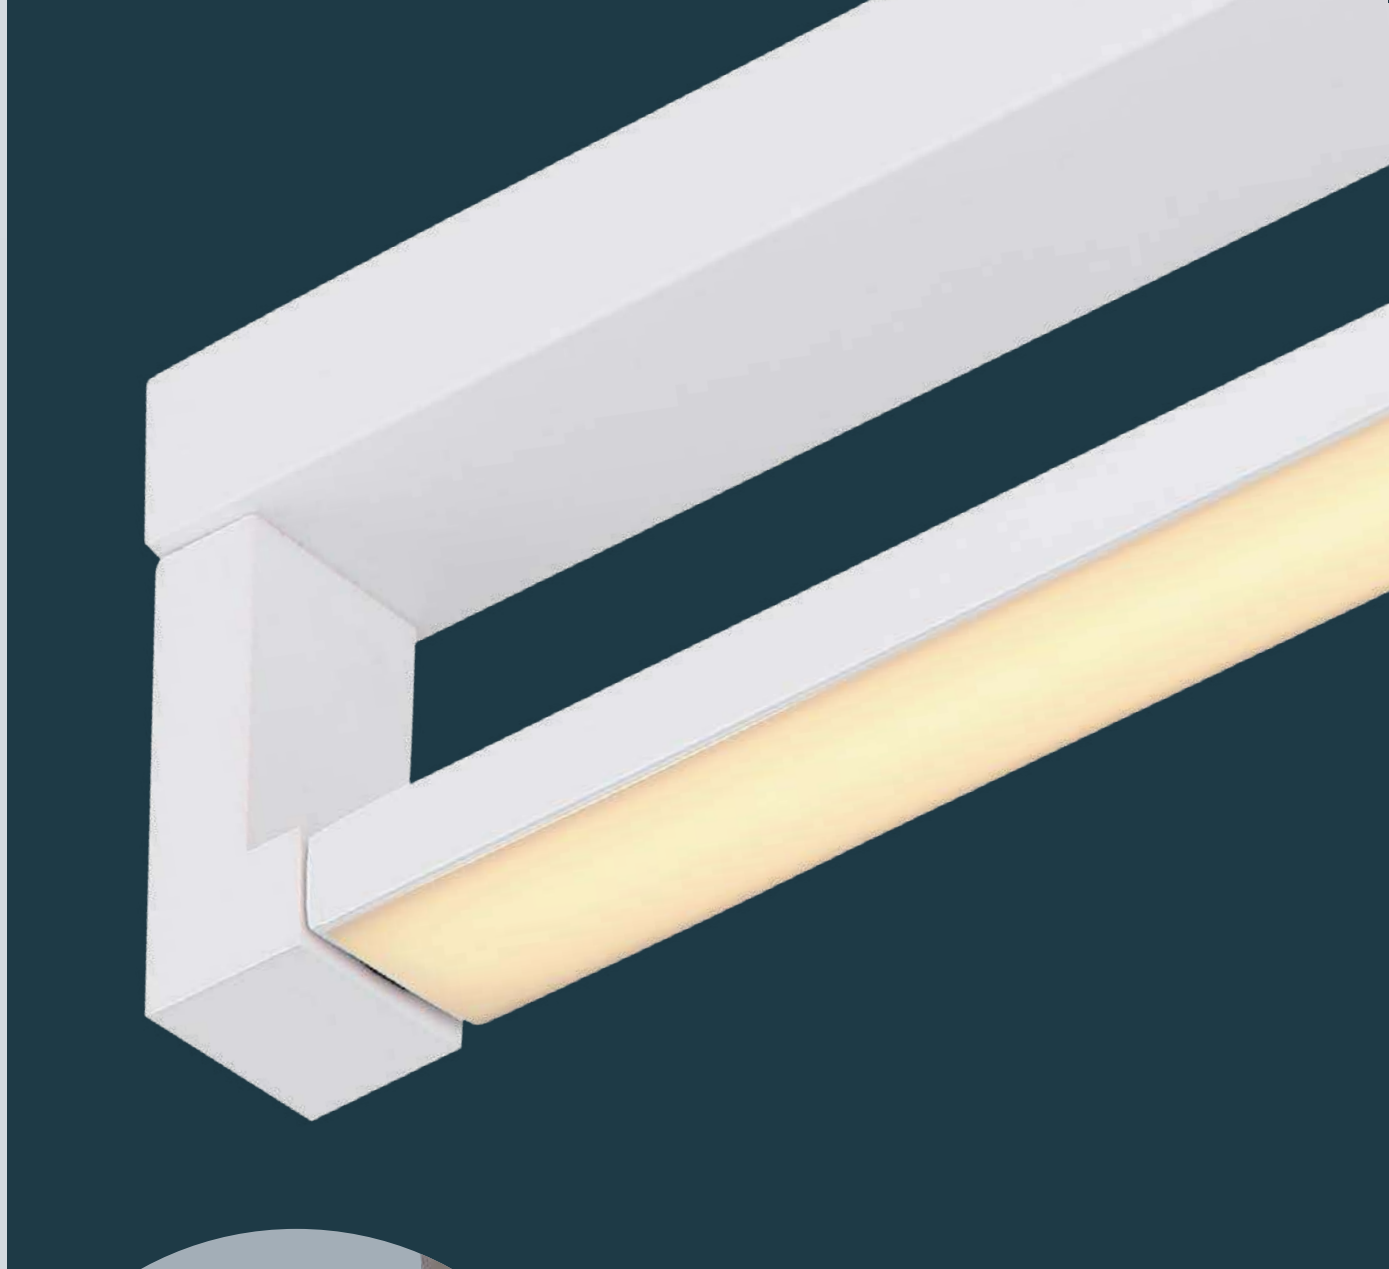

Susi

1	41498B	incl. LED 8W	900lm	400lm	3000K	VPE: 12	↔ 45,5cm ↓ 4cm ↳ 10cm	aluminium black matt, plastic opal
2	41498W	incl. LED 8W	900lm	400lm	3000K	VPE: 12	↔ 45,5cm ↓ 4cm ↳ 10cm	aluminium white matt, plastic opal