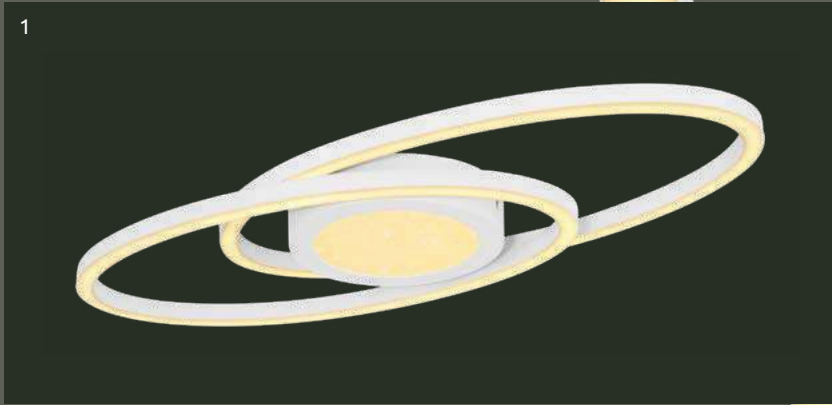

Reggy

1	67239-24W	incl. LED 24W	2000lm	1150lm	3000K	VPE: 6	↔ 57cm x 23cm	↕ 4cm	metal white, acrylic opal, sparkle
2	67239-24B	incl. LED 24W	2000lm	750lm	3000K	VPE: 6	↔ 57cm x 23cm	↕ 4cm	metal black, acrylic opal, sparkle