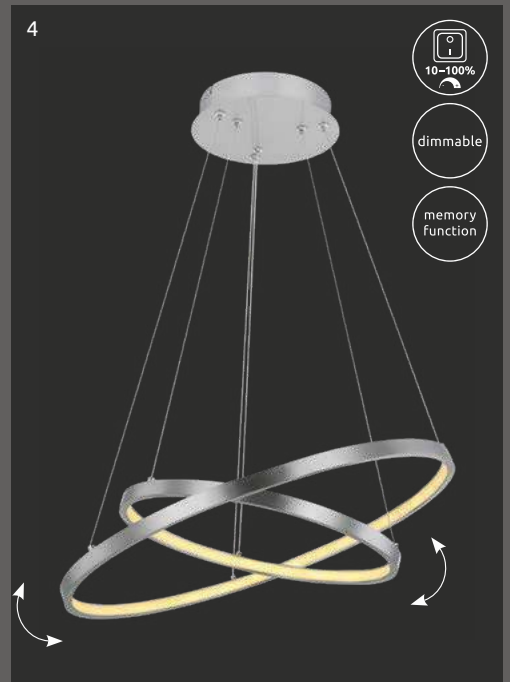

Ralph

1	67192-29	incl. LED 29W	2300lm	1400lm	3000K	VPE: 6	Ø60,5cm ▾120cm
2	67192-19	incl. LED 19W	1400lm	900lm	3000K	VPE: 6	Ø38,5cm ▾120cm
3	67192-57	incl. LED 57W	310-3100lm	220-2200lm	3000K	VPE: 6	Ø51cm ▾120cm
4	67192-42	incl. LED 42W	230-2300lm	150-1500lm	3000K	VPE: 6	Ø51cm ▾120cm

nickel matt, plastic opal