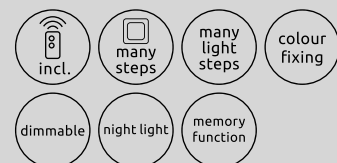

metal white, plastic black, plastic bronze coloured, acrylic opal

Jolli

1	41758-30	incl. LED 30W	290-2900lm	190-1800lm	2700-6000K 2700 4200 6000K	VPE: 4	Ø40cm ▾10cm	metal black, wood optics, plastic opal
2	41758-42	incl. LED 42W	400-4000lm	250-2500lm	2700-6000K 2700 4200 6000K	VPE: 4	Ø60cm ▾10cm	metal black, wood optics, plastic opal
3	41758-30B	incl. LED 30W	290-2900lm	190-1800lm	2700-6000K 2700 4200 6000K	VPE: 4	Ø40cm ▾10cm	metal black, plastic opal
4	41758-42B	incl. LED 42W	400-4000lm	250-2500lm	2700-6000K 2700 4200 6000K	VPE: 4	Ø60cm ▾10cm	metal black, plastic opal
5	41758-30C	incl. LED 30W	290-2900lm	190-1800lm	2700-6000K 2700 4200 6000K	VPE: 4	Ø40cm ▾10cm	metal white, copper coloured, plastic opal
6	41758-42C	incl. LED 42W	400-4000lm	250-2500lm	2700-6000K 2700 4200 6000K	VPE: 4	Ø60cm ▾10cm	metal white, copper coloured, plastic opal