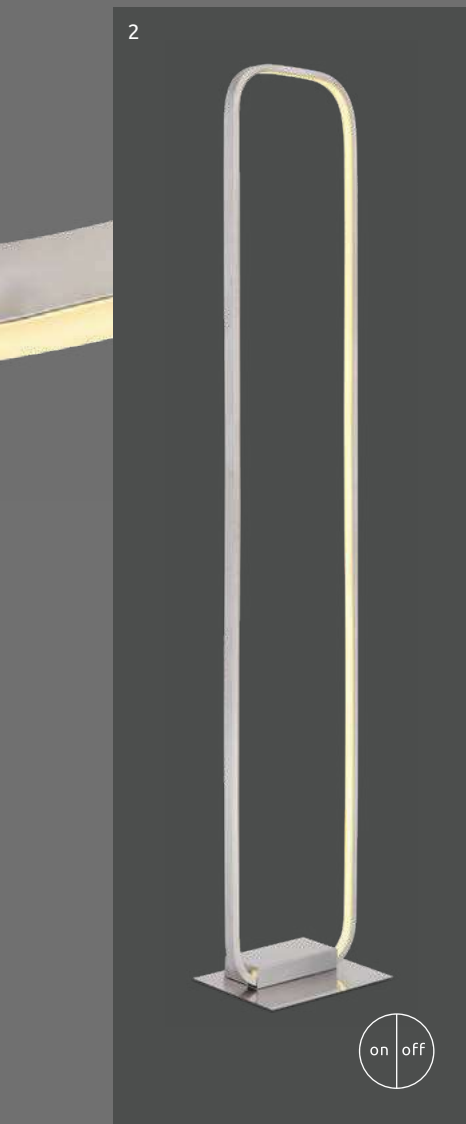

Silla

1	67262D	incl. LED 16W	1760lm	505lm	3000K	VPE: 4	↔ 63cm x 30,5cm ▾ 7cm	nickel matt, aluminium brushed, plastic opal
2	67262S	incl. LED 24W	2640lm	1186lm	3000K	VPE: 4	↔ 23cm x 18cm ↓ 130,5cm	nickel matt, aluminium brushed, plastic opal
3	67262HB	incl. LED 24W	2640lm	843lm	3000K	VPE: 4	↔ 80cm x 26,5cm ▾ 120cm	metal black matt, aluminium black matt, plastic opal
4	67262H	incl. LED 24W	2640lm	1160lm	3000K	VPE: 4	↔ 80cm x 26,5cm ▾ 120cm	nickel matt, aluminium brushed, plastic opal
5	67262SB	incl. LED 24W	2640lm	819lm	3000K	VPE: 4	↔ 23cm x 18cm ↓ 130,5cm	metal black matt, aluminium black matt, plastic opal
6	67262DB	incl. LED 16W	1760lm	441lm	3000K	VPE: 4	↔ 63cm x 30,5cm ▾ 7cm	metal black matt, aluminium black matt, plastic opal