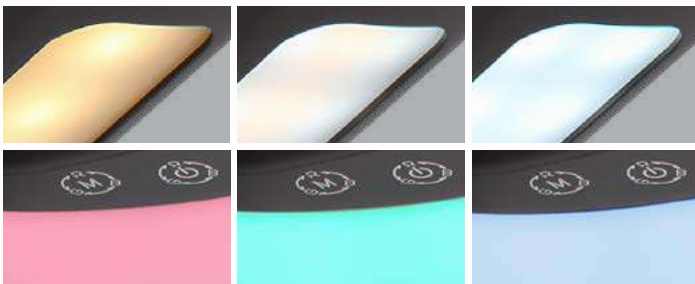

Claudia

1. 1
2. RGB colour change
   - RGB colour fixing
   - touch on/off
   - touch dimmer
   - many light steps
   - colour fixing
   - adapter incl.
   - USB charger incl.

251

Janine

1. 2
2. touch on/off
   - continuous touch dimmer
   - many light steps
   - colour fixing
   - adapter incl.
   - USB charger incl.

1	58402	incl. LED 7W	630lm	420lm	3000|4500|6000K	VPE: 6	↔ max.62cm x 19cm	↓ max.77,5cm	aluminium black, plastic white
2	58404	incl. LED 7W	67-670lm	42-420lm	3000|4500|6000K	VPE: 6	↔ max.66cm x 12cm	↓ max.81,5cm	aluminium silver, plastic silver, opal