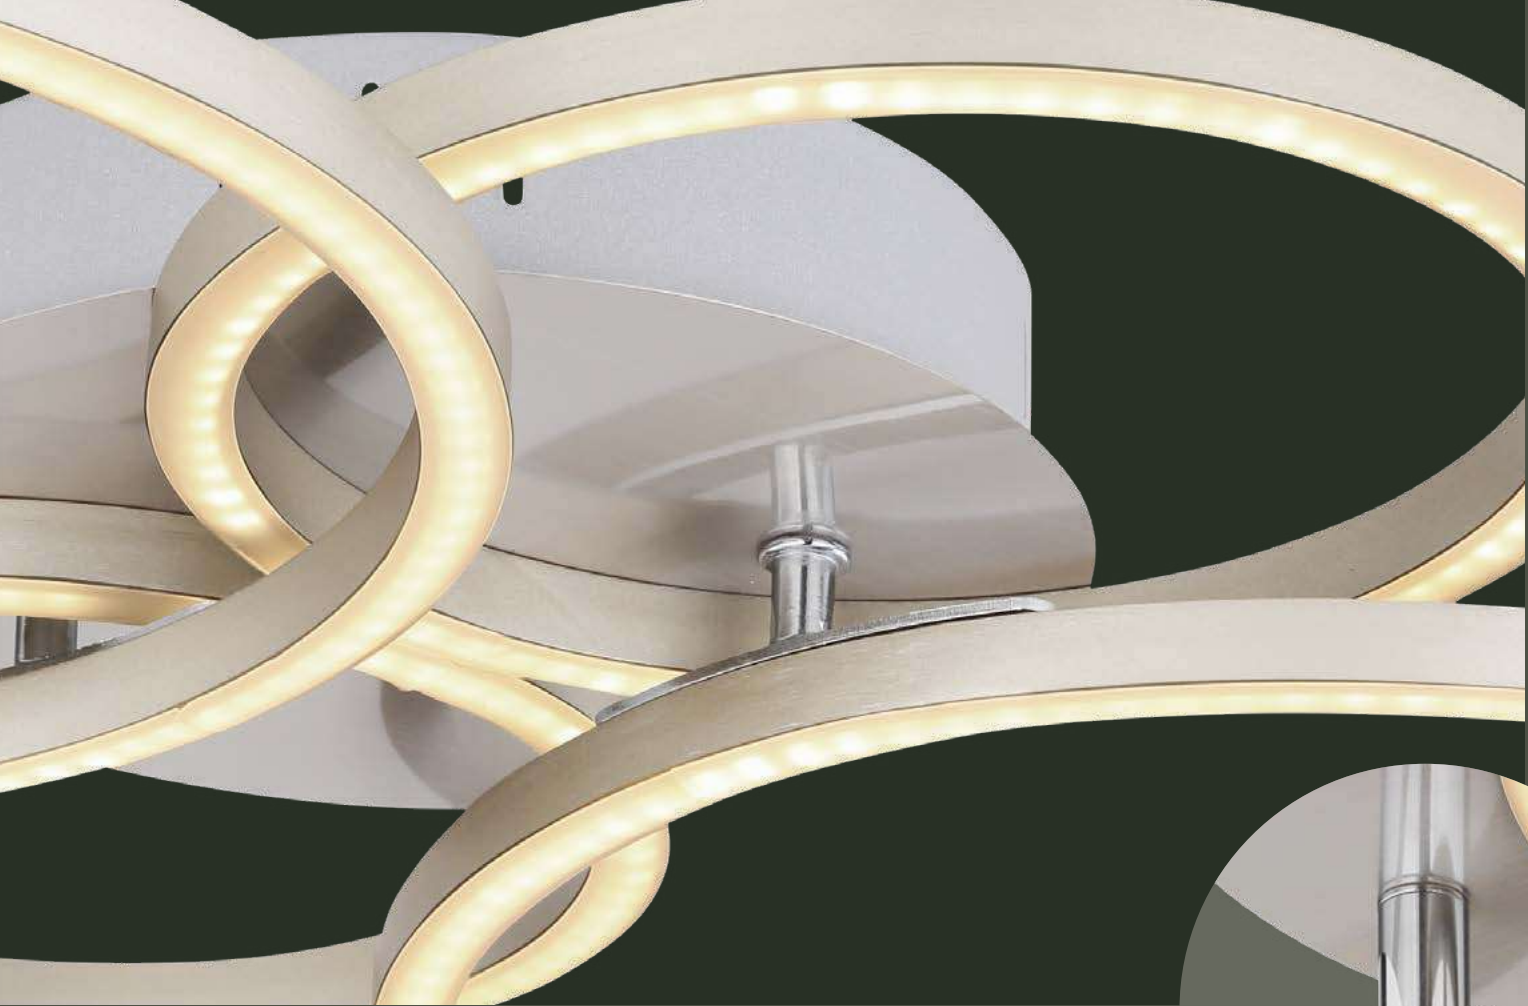

Kendy

1	67233-30N	incl. LED 30W	2000lm	1500lm	3000K	VPE: 4	↔ 49,5cm x 30cm	↕ 9,5cm
2	67233-40N	incl. LED 40W	2680lm	1960lm	3000K	VPE: 4	↔ 65,5cm x 40,5cm	↕ 7,5cm
3	67233-24N	incl. LED 24W	2000lm	1300lm	3000K	VPE: 4	↔ 49cm x 24,5cm	↕ 7cm

nickel matt, plastic opal