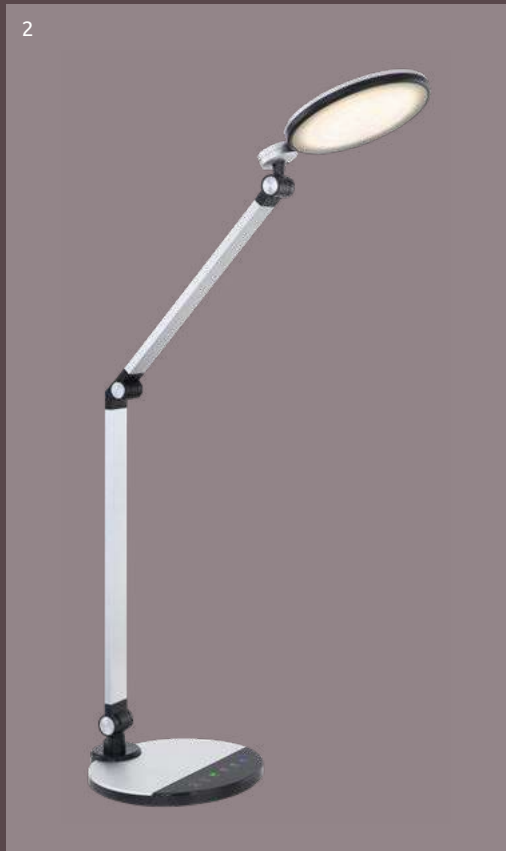

Regina

- 1
- 
 - touch on/off
 - continuous touch dimmer
 - many light steps
 - colour fixing
 - adapter incl.
 - USB charger incl.
 - night light
 - flexo

Urias

								
1	58403	incl. LED 6W	58-580lm	40-400lm	3000 4500 6000K	VPE: 8	↔ max.33cm x 16,8cm ↓ max.54cm	plastic black, plastic opal
2	58421B	incl. LED 10W	25-885lm	20-660lm	3000 4300 6000K	VPE: 6	↔ max.56cm x 20cm ↓ max.103cm	metal black, aluminium silver, plastic black, white
3	58421S	incl. LED 10W	25-885lm	20-660lm	3000 4300 6000K	VPE: 6	↔ max.56cm x 20cm ↓ max.103cm	chrome, aluminium silver, plastic black, white