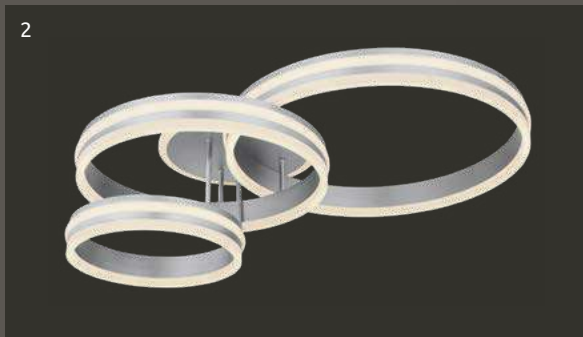

metal black matt, plastic opal

LED

1

2

3

Kurio

						
1	67236-58W	incl. LED 58W	380-5800lm	150-2800lm	2700-6000K 2700 4000 6000K	VPE: 1 ↔ 120cm x 60cm ▾ 7,5cm metal white, acrylic opal
2	67236-40W	incl. LED 40W	4000lm	3100lm	3000K	VPE: 4 ↔ 78cm x 36cm ▾ 5cm aluminium white, metal white, acrylic opal
3	67236-30W	incl. LED 30W	3100lm	1800lm	3000K	VPE: 4 ↔ 80cm x 50cm ▾ 5cm aluminium white, metal white, acrylic opal