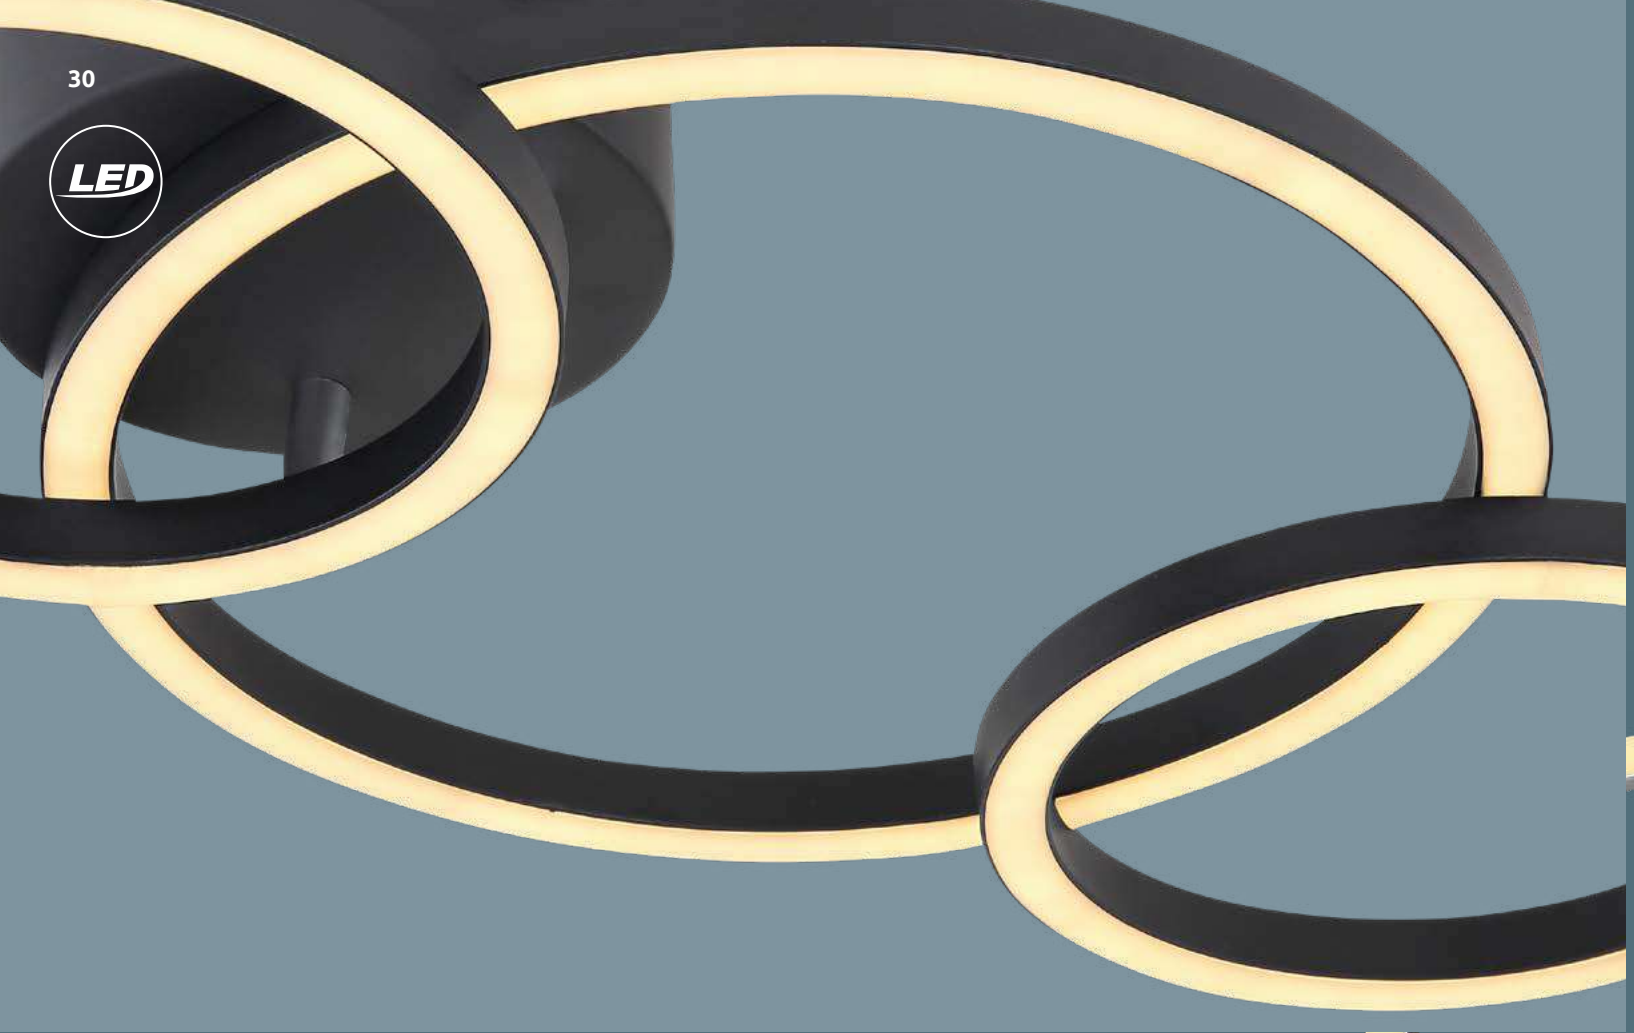

1

3

2

4

Reggy

1	67238-24	incl. LED 24W	2400lm	1250lm	3000K	VPE: 4	↔ 54,5cm x 30cm	∇ 7,5cm	aluminium brushed, acrylic opal
2	67238-18	incl. LED 18W	1800lm	950lm	3000K	VPE: 6	↔ 42cm x 30cm	∇ 7,5cm	aluminium brushed, acrylic opal
3	67238-18B	incl. LED 18W	1800lm	570lm	3000K	VPE: 6	↔ 42cm x 30cm	∇ 7,5cm	metal black matt, acrylic opal
4	67238-24B	incl. LED 24W	2400lm	760lm	3000K	VPE: 4	↔ 54,5cm x 30cm	∇ 7,5cm	metal black matt, acrylic opal