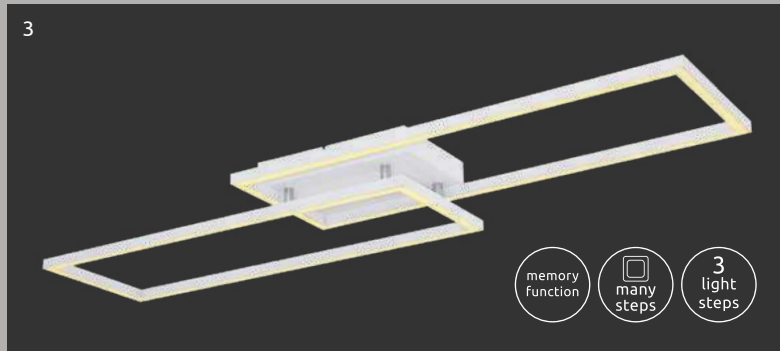

Tatjana

1	67243-24B	incl. LED 24W	2100lm	900lm	3000K	VPE: 4 ↔ 71cm x 23cm ▾ 7,5cm metal black matt, acrylic opal
2	67243-36B	incl. LED 36W	3300lm	1300lm	2700|4000|6000K	VPE: 4 ↔ 101cm x 29cm ▾ 7,5cm metal black matt, acrylic opal
3	67243-36W	incl. LED 36W	3300lm	2200lm	2700|4000|6000K	VPE: 4 ↔ 101cm x 29cm ▾ 7,5cm metal black matt, acrylic opal
4	67243-24W	incl. LED 24W	2100lm	1400lm	3000K	VPE: 4 ↔ 71cm x 23cm ▾ 7,5cm metal black matt, acrylic opal