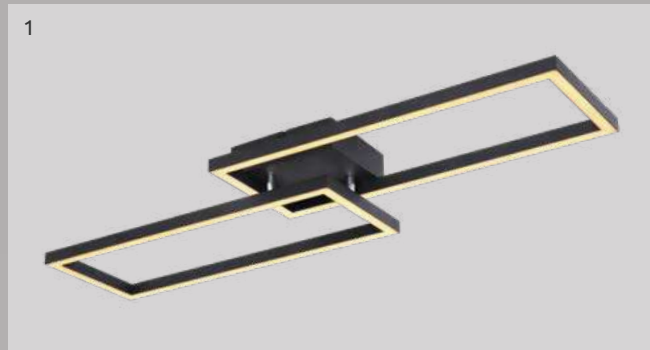

Tatjana

1	67243-24B	incl. LED 24W	2100lm	900lm	3000K	VPE: 4 ↔ 71cm x 23cm ▾ 7,5cm metal black matt, acrylic opal
2	67243-36B	incl. LED 36W	3300lm	1300lm	2700|4000|6000K	VPE: 4 ↔ 101cm x 29cm ▾ 7,5cm metal black matt, acrylic opal
3	67243-36W	incl. LED 36W	3300lm	2200lm	2700|4000|6000K	VPE: 4 ↔ 101cm x 29cm ▾ 7,5cm metal black matt, acrylic opal
4	67243-24W	incl. LED 24W	2100lm	1400lm	3000K	VPE: 4 ↔ 71cm x 23cm ▾ 7,5cm metal black matt, acrylic opal