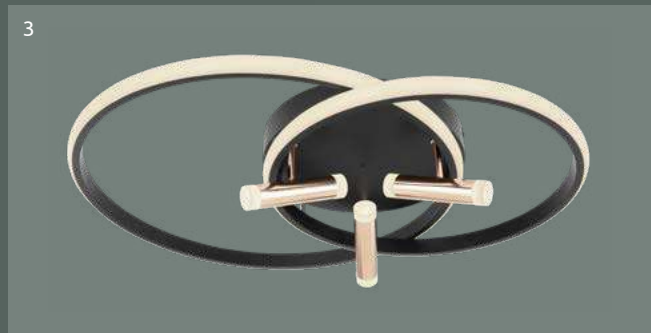

Coco

1	67300H1	incl. LED 75W	400-7500lm	250-1900lm	2700-6000K 2700|4000|6000K	VPE: 1	↔ 120cm x 90cm ↓ 150cm
2	67300H	incl. LED 55W	150-5500lm	80-2000lm	2700-6000K 2700|4000|6000K	VPE: 4	↔ 102cm x 70cm ↓ 150cm
3	67300D	incl. LED 55W	150-5500lm	80-2000lm	2700-6000K 2700|4000|6000K	VPE: 4	↔ 70cm x 55cm ↓ 14cm
4	67301D1	incl. LED 55W	200-5500lm	80-2100lm	2700-6000K 2700|4000|6000K	VPE: 4	↔ 66cm x 45cm ↓ 14cm
5	67301H1	incl. LED 55W	150-5500lm	80-2300lm	2700-6000K 2700|4000|6000K	VPE: 4	↔ 102cm x 46cm ↓ 150cm
6	67301D	incl. LED 55W	300-5500lm	200-2300lm	2700-6000K 2700|4000|6000K	VPE: 4	↔ 66cm x 66cm ↓ 14cm
7	67301H	incl. LED 36W	200-3600lm	100-1900lm	2700-6000K 2700|4000|6000K	VPE: 4	↔ 76cm x 34cm ↓ 150cm

metal black matt, golden, acrylic opal