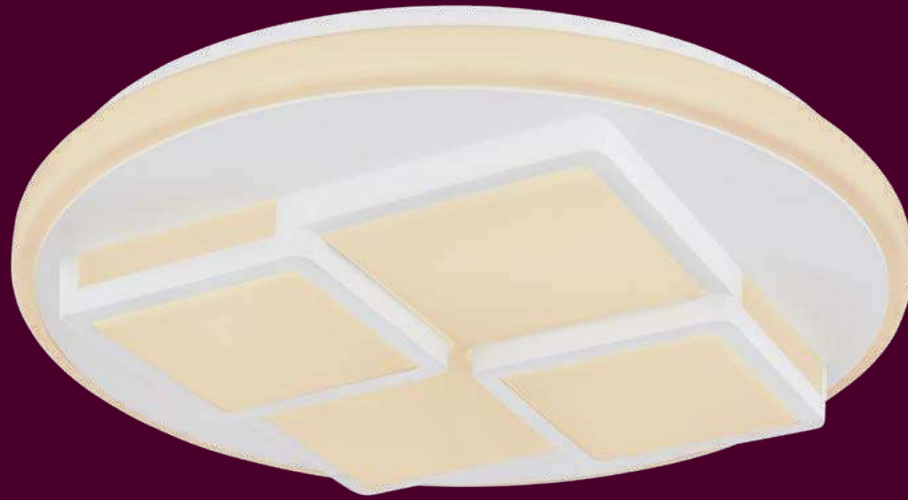

Roderick

48440-36

incl. LED 36W

200-3600lm

150-1700lm

3000-6000K
3000|4500|6000K

VPE: 4

Ø49cm ∇ 8,5cm

metal white,
acrylic opal