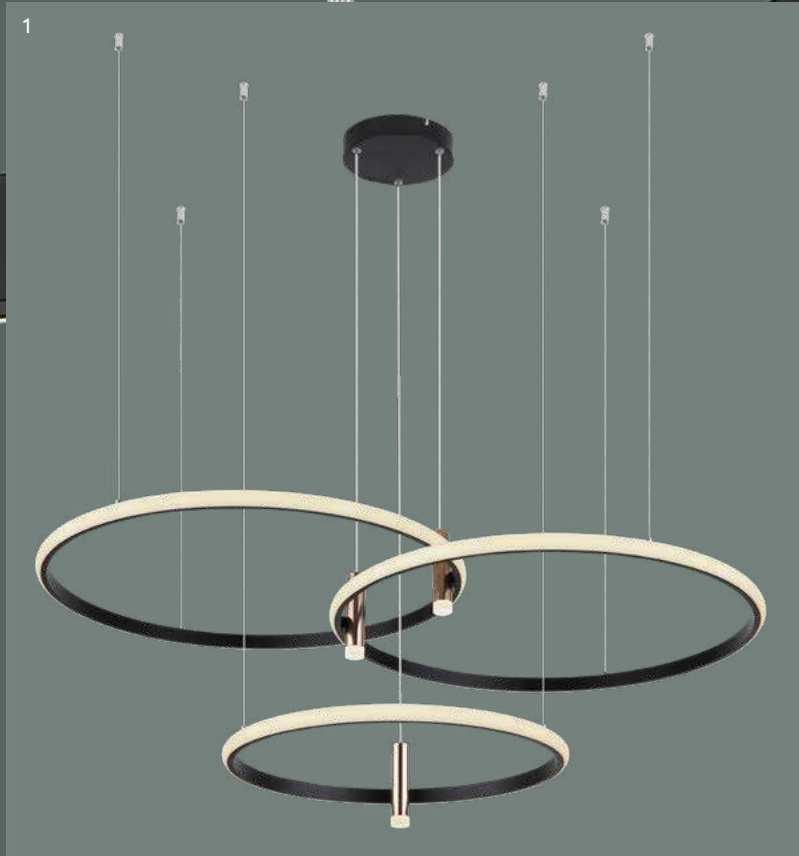

Coco

1	67300H1	incl. LED 75W	400-7500lm	250-1900lm	2700-6000K 2700|4000|6000K	VPE: 1	↔ 120cm x 90cm ↓ 150cm
2	67300H	incl. LED 55W	150-5500lm	80-2000lm	2700-6000K 2700|4000|6000K	VPE: 4	↔ 102cm x 70cm ↓ 150cm
3	67300D	incl. LED 55W	150-5500lm	80-2000lm	2700-6000K 2700|4000|6000K	VPE: 4	↔ 70cm x 55cm ↓ 14cm
4	67301D1	incl. LED 55W	200-5500lm	80-2100lm	2700-6000K 2700|4000|6000K	VPE: 4	↔ 66cm x 45cm ↓ 14cm
5	67301H1	incl. LED 55W	150-5500lm	80-2300lm	2700-6000K 2700|4000|6000K	VPE: 4	↔ 102cm x 46cm ↓ 150cm
6	67301D	incl. LED 55W	300-5500lm	200-2300lm	2700-6000K 2700|4000|6000K	VPE: 4	↔ 66cm x 66cm ↓ 14cm
7	67301H	incl. LED 36W	200-3600lm	100-1900lm	2700-6000K 2700|4000|6000K	VPE: 4	↔ 76cm x 34cm ↓ 150cm

metal black matt, golden, acrylic opal