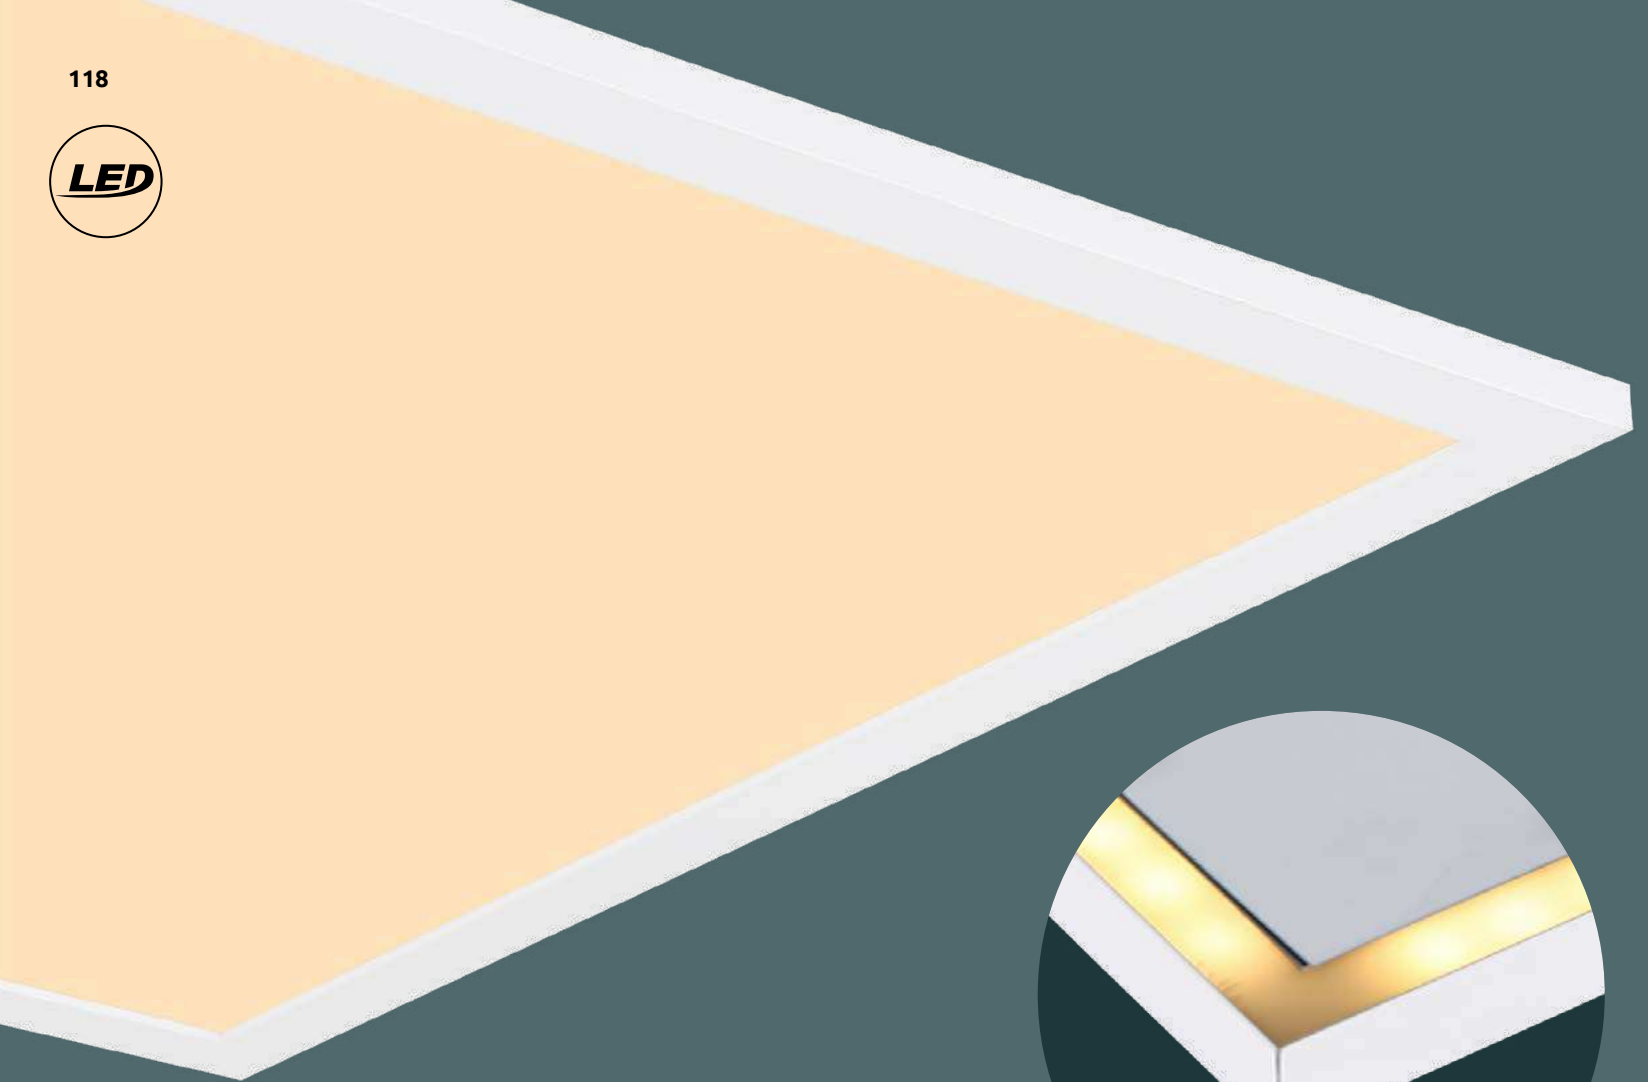

Sunao

1	41597D1	incl. LED 18W	1800lm	1130lm	3000K	VPE: 4	↔ 40cm x 40cm ▾ 4,5cm
		incl. LED 4W	400lm	270lm			
2	41597D	incl. LED 18W	1800lm	1130lm	3000K	VPE: 4	↔ 30cm x 30cm ▾ 4,5cm
		incl. LED 4W	400lm	270lm			

metal white, aluminium white, acrylic opal