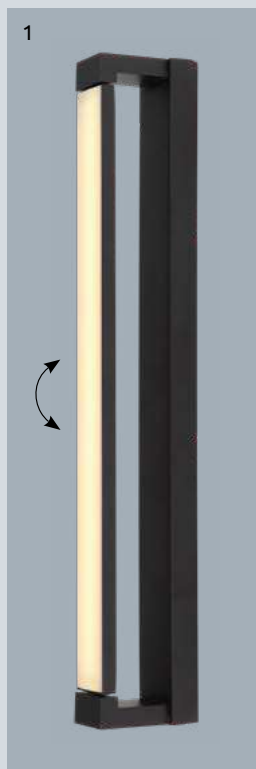

Susi

1	41498B	incl. LED 8W	900lm	400lm	3000K	VPE: 12	↔ 45,5cm ↓ 4cm ↳ 10cm	aluminium black matt, plastic opal
2	41498W	incl. LED 8W	900lm	400lm	3000K	VPE: 12	↔ 45,5cm ↓ 4cm ↳ 10cm	aluminium white matt, plastic opal