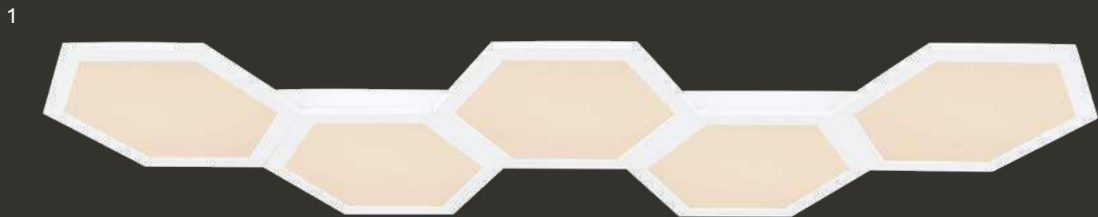

Leanara

1	41757D4B	incl. LED 60W incl. RGB LED 6W	540-5400lm	363-3630lm	3000-6000K 3000|4500|6000K	VPE: 4 ↔ 120cm x 39cm ▾ 4,5cm
2	41757D2B	incl. LED 36W incl. RGB LED 4W	324-3240lm	216-2160lm	3000-6000K 3000|4500|6000K	VPE: 4 ↔ 52,5cm x 52cm ▾ 4,5cm

metal white matt, aluminium white, plastic opal