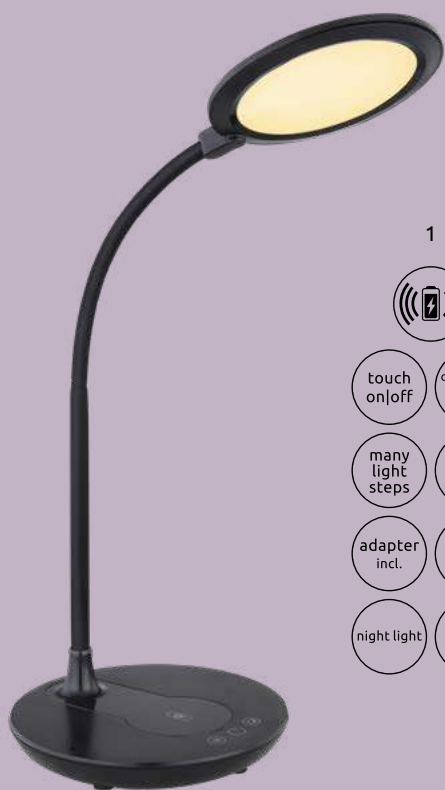

Regina

- 1
- 
 - touch on/off
 - continuous touch dimmer
 - many light steps
 - colour fixing
 - adapter incl.
 - USB charger incl.
 - night light
 - flexo

Urias

								
1	58403	incl. LED 6W	58-580lm	40-400lm	3000 4500 6000K	VPE: 8	↔ max.33cm x 16,8cm ↓ max.54cm	plastic black, plastic opal
2	58421B	incl. LED 10W	25-885lm	20-660lm	3000 4300 6000K	VPE: 6	↔ max.56cm x 20cm ↓ max.103cm	metal black, aluminium silver, plastic black, white
3	58421S	incl. LED 10W	25-885lm	20-660lm	3000 4300 6000K	VPE: 6	↔ max.56cm x 20cm ↓ max.103cm	chrome, aluminium silver, plastic black, white