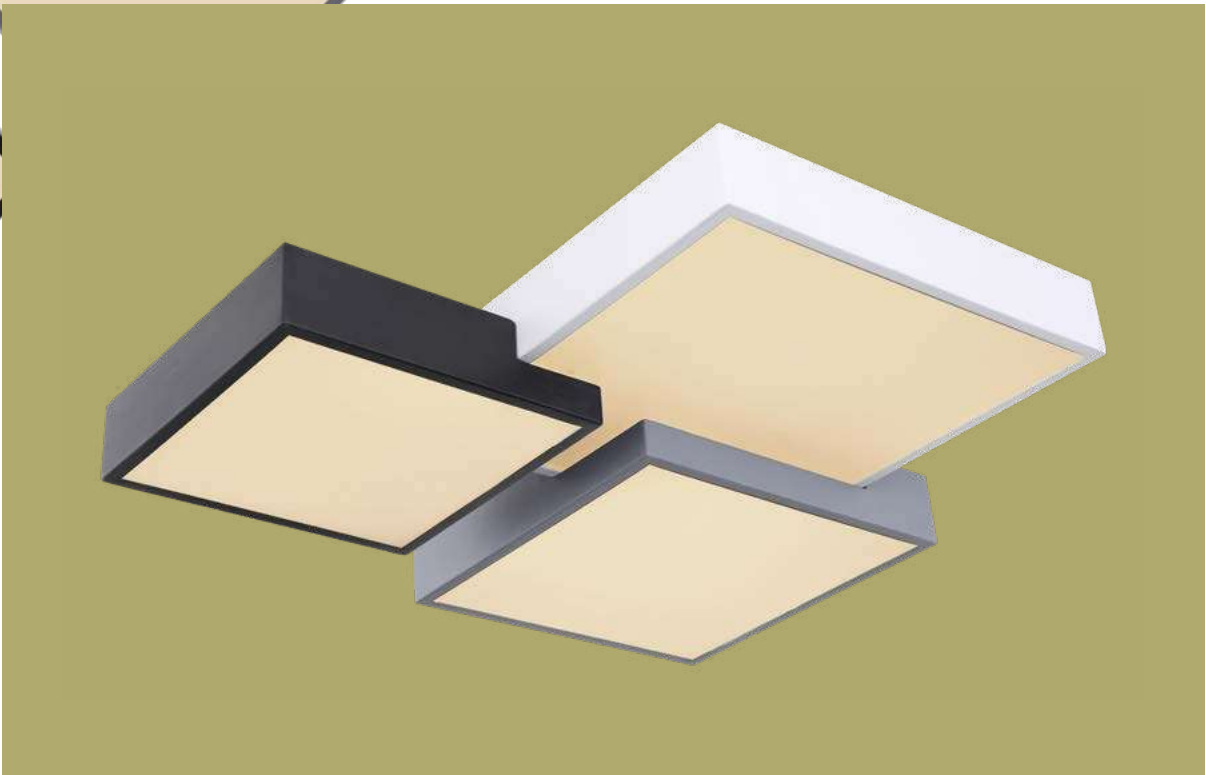

Danno

67241-60

incl. LED 55W

250-5500lm

200-2300lm

3000-6000K

3000|4500|6000K

VPE: 1

↔ 60cm x 54cm
↓ 13cm

metal black,
white, grey,
plastic opal, white

- incl.
- dimmable
- many steps
- many light steps
- colour fixing
- night light
- memory function