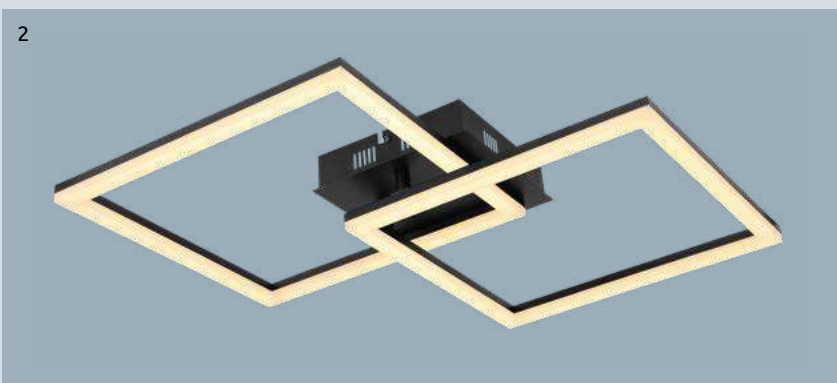

Tiny

1	67247-58	incl. LED 58W	400-6000lm	300-4300lm	2700-6000K 2700|4000|6000K	VPE: 4 ↔ 90cm x 40cm ↓ 8cm
2	67246-36	incl. LED 36W	4000lm	2700lm	3000K	VPE: 5 ↔ 47cm x 47cm ↓ 6cm

metal black matt, plastic opal