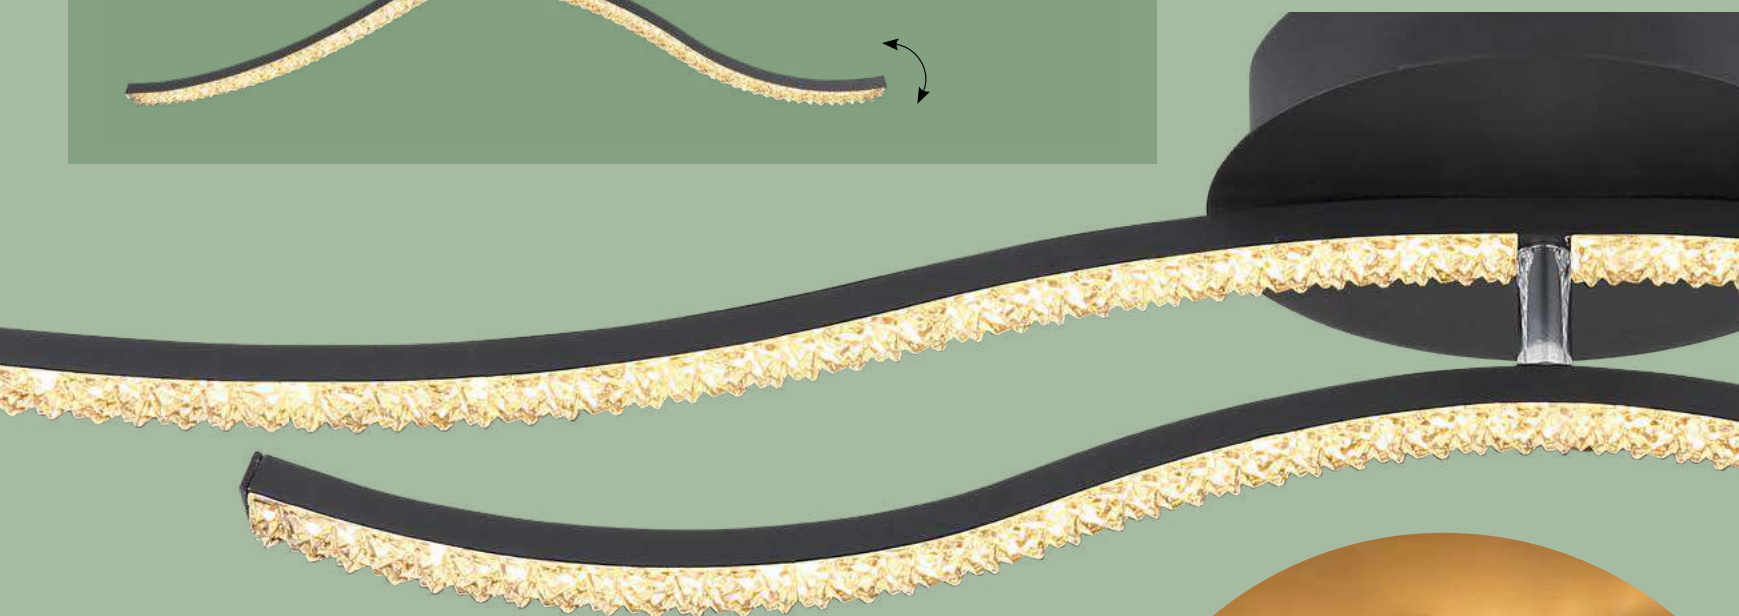

1

Jules

1	67169D2	incl. LED 20W	2200lm	1300lm	3000K	VPE: 6	↔90,5cm x 43cm	▽13cm
2	67169D1	incl. LED 20W	2400lm	1050lm	3000K	VPE: 6	↔47cm x 44cm	▽13cm

metal black matt, acrylic, acrylic crystals