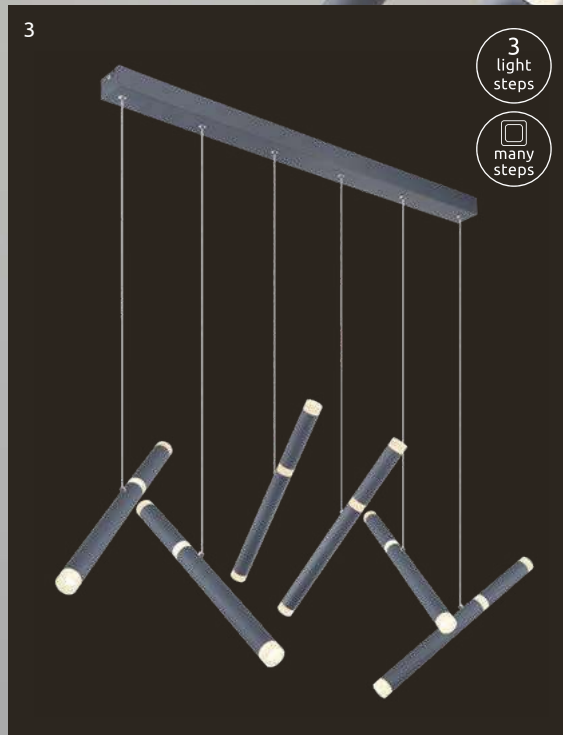

LED

3
light
steps

many
steps

3
light
steps

many
steps

Kelsy

1	67128-30	incl. LED 30W	3000lm	1000lm	4000K	VPE: 4	Ø35cm ▾ 180cm
2	67128-80	incl. LED 80W	8000lm	2600lm	4000K	VPE: 2	Ø85cm ▾ 250cm
3	67128-36	incl. LED 36W	3600lm	1100lm	4000K	VPE: 4	↔ 105cm x 33cm ▾ 120cm

metal graphite, acrylic opal