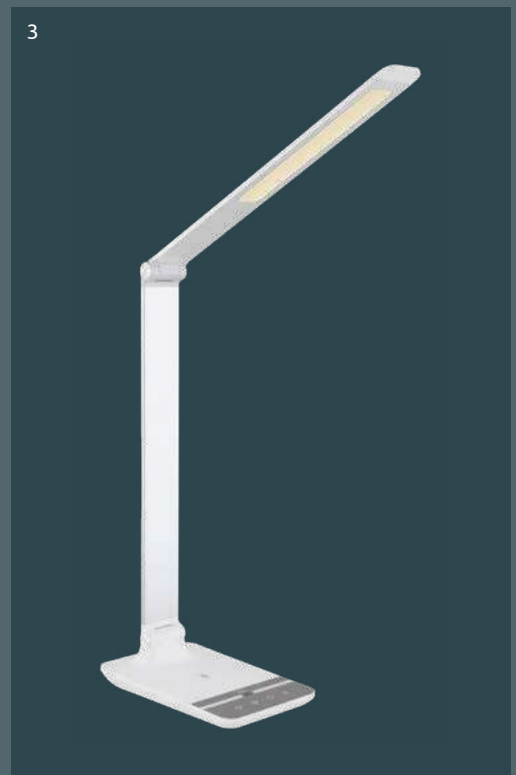

Kabira

1	58425B	incl. LED 9W	30-800lm	25-650lm	3000|4500|6000K	VPE: 8	↔ max.60cm x 12cm	↓ max.74,5cm	aluminium black, plastic black, satined
2	58425S	incl. LED 9W	30-800lm	25-650lm	3000|4500|6000K	VPE: 8	↔ max.60cm x 12cm	↓ max.74,5cm	aluminium silver, plastic black, satined
3	58425W	incl. LED 9W	30-800lm	25-650lm	3000|4500|6000K	VPE: 8	↔ max.60cm x 12cm	↓ max.74,5cm	aluminium silver, plastic white, satined