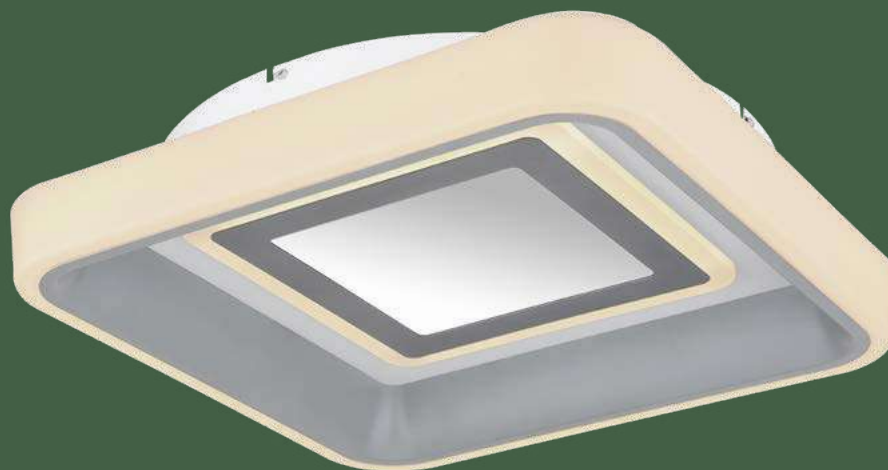

120-1200lm

2700-6000K
2700|4000|6000K

VPE: 2

↔ 50cm x 50cm
⤵ 10cm

metal white matt,
grey, acrylic opal

APP control

Easy Smartphone
and Voice Control

compatible with
Alexa