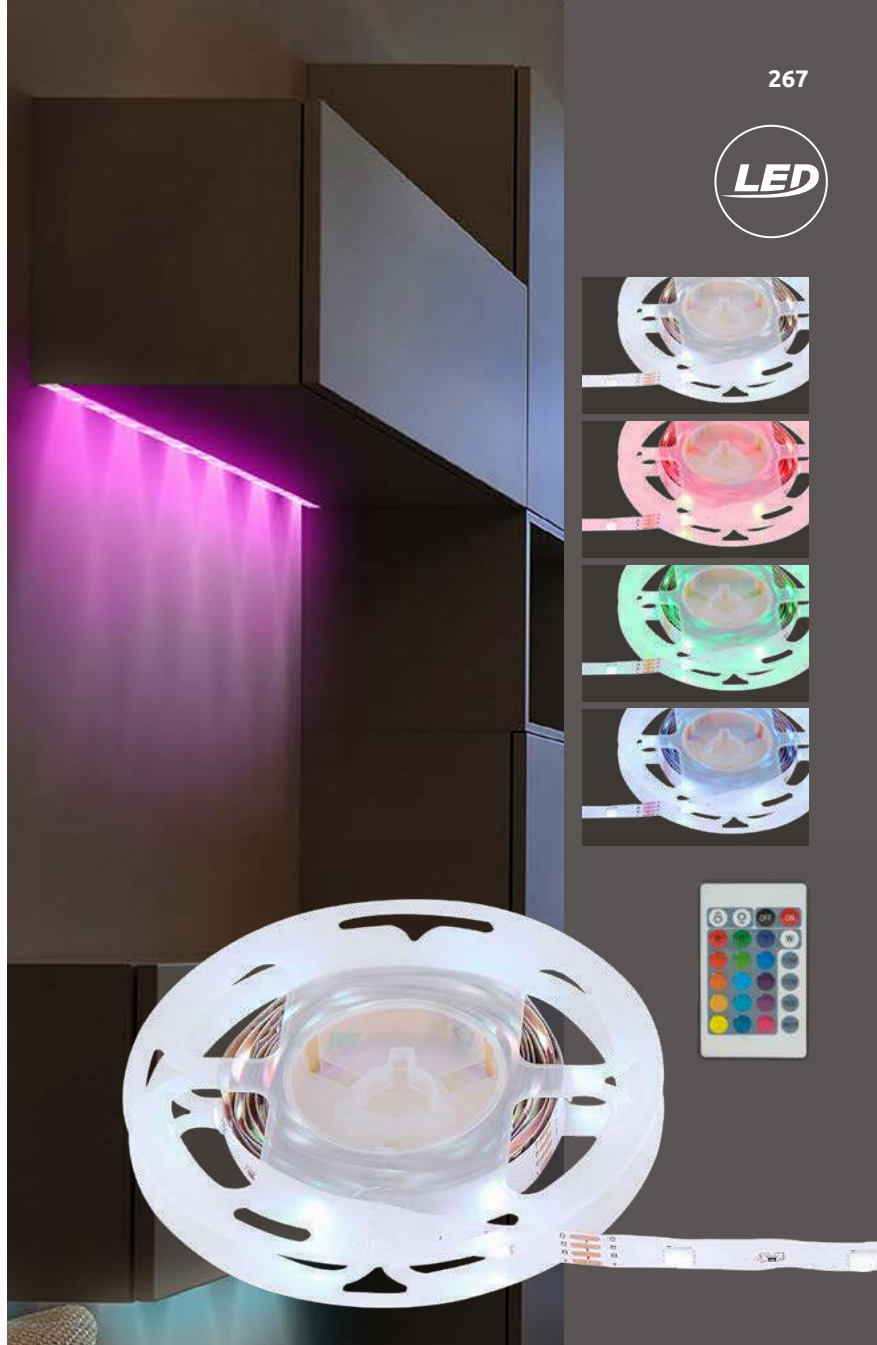

1

1
meter
tube

2

2
meter
tube

Led Band

1 39016

incl. RGBW LED 6W

100lm

100lm

VPE: 20

↔ max. 250cm
x 1cm ↓0,2cm

2 39017

incl. RGBW LED 12W

220lm

220lm

VPE: 20

↔ max. 350cm
x 1cm ↓0,2cm