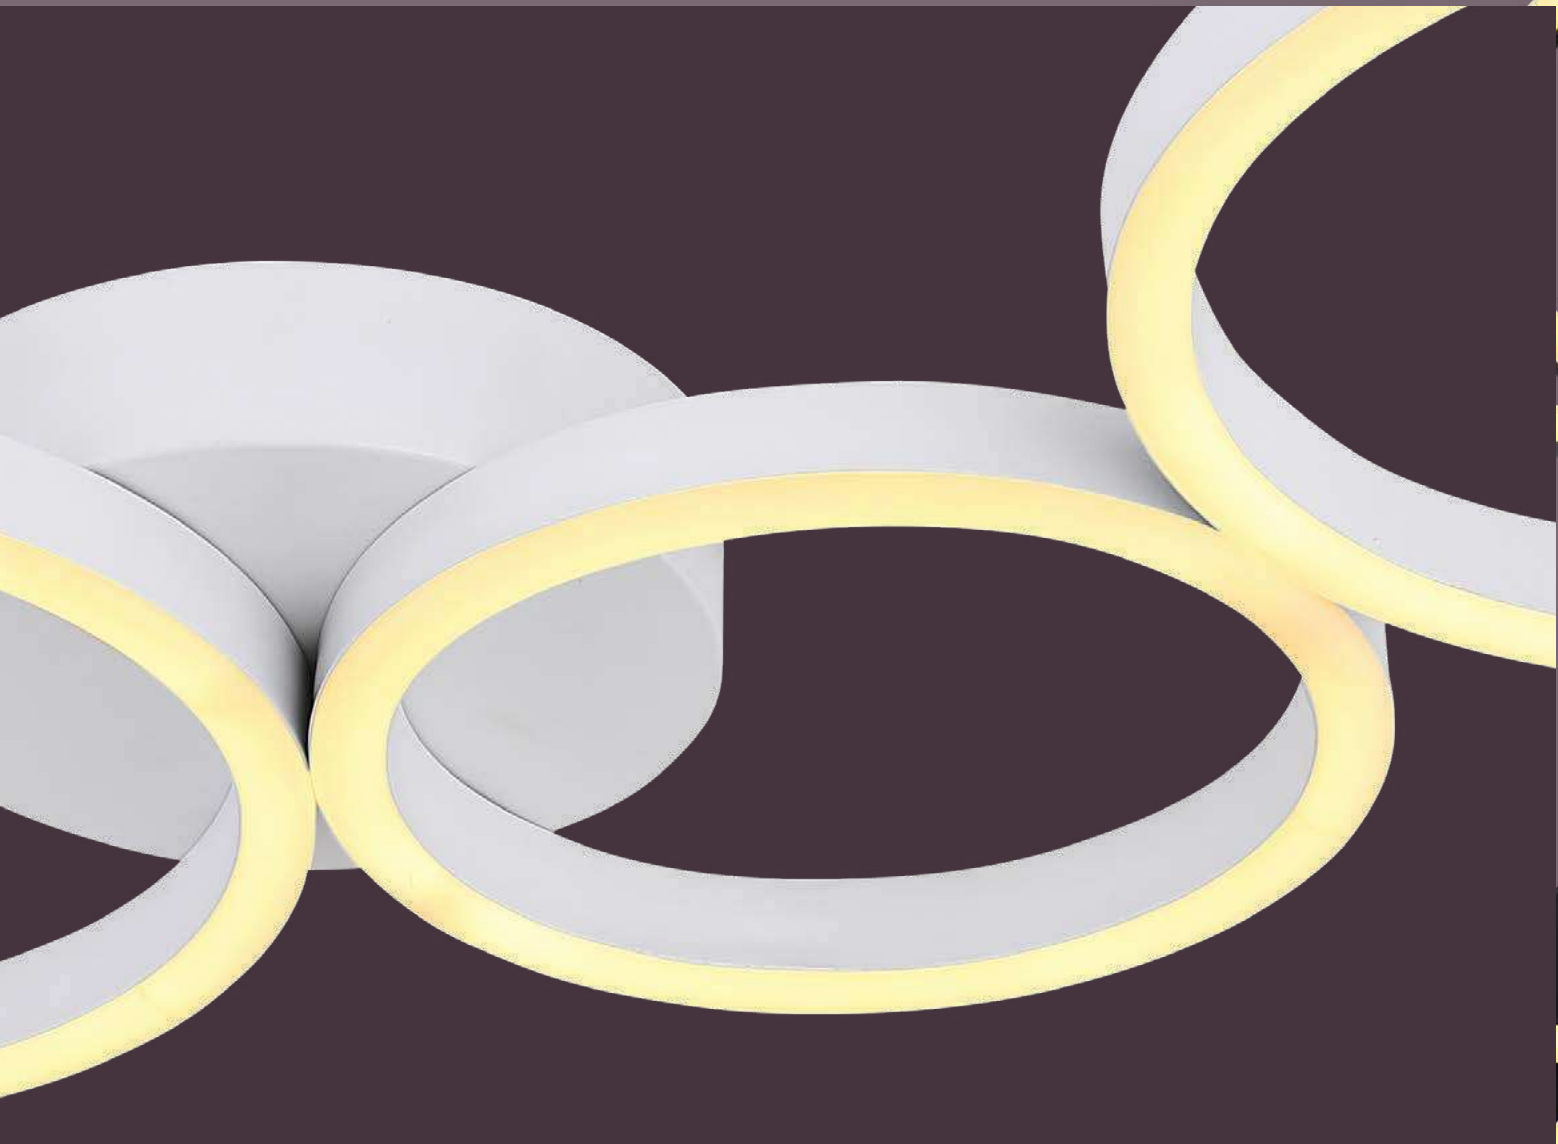

1

3

2

4

Reggy

1	67238-24	incl. LED 24W	2400lm	1250lm	3000K	VPE: 4	↔ 54,5cm x 30cm	∇ 7,5cm	aluminium brushed, acrylic opal
2	67238-18	incl. LED 18W	1800lm	950lm	3000K	VPE: 6	↔ 42cm x 30cm	∇ 7,5cm	aluminium brushed, acrylic opal
3	67238-18B	incl. LED 18W	1800lm	570lm	3000K	VPE: 6	↔ 42cm x 30cm	∇ 7,5cm	metal black matt, acrylic opal
4	67238-24B	incl. LED 24W	2400lm	760lm	3000K	VPE: 4	↔ 54,5cm x 30cm	∇ 7,5cm	metal black matt, acrylic opal