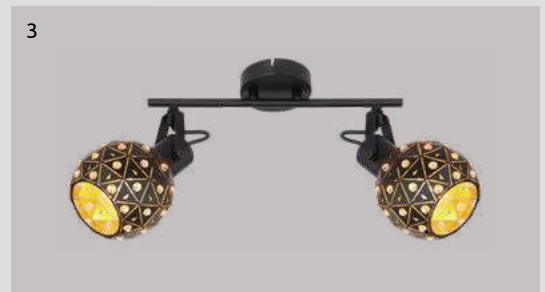

Jodie

1	54029H1	excl. 1x E27 60W	VPE: 1	Ø40cm ▾120cm	metal black matt, golden, K9 crystals
2	54029-4H	excl. 4x E27 40W	VPE: 4	↔ 85cm x 18cm ▾max.120cm	metal black matt, golden, wood, K9 crystals
3	54029-2	excl. 2x E27 40W	VPE: 4	↔ 35cm ▾26cm	metal black matt, golden, K9 crystals
4	54029-1	excl. 1x E27 40W	VPE: 8	↔ 12cm ▾18,5cm ▸ 23cm	metal black matt, golden, K9 crystals
5	54029H	excl. 1x E27 60W	VPE: 4	Ø25cm ▾120cm	metal black matt, golden, K9 crystals