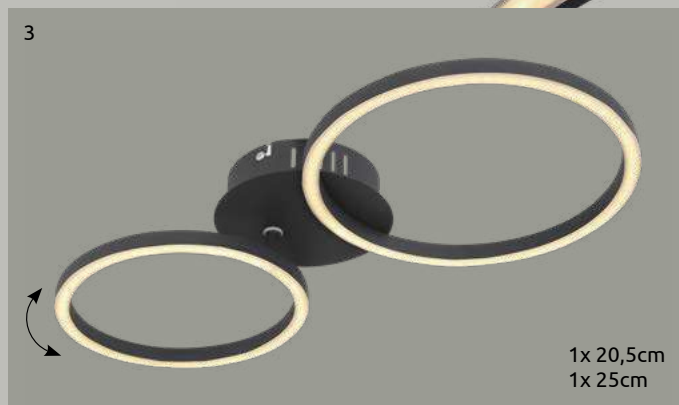

Kendy

1	67233-30S	incl. LED 30W	1600lm	1100lm	3000K	VPE: 4	↔ 49,5cm x 30cm	↕ 9,5cm
2	67233-40S	incl. LED 40W	2060lm	1390lm	3000K	VPE: 4	↔ 65,5cm x 40,5cm	↕ 7,5cm
3	67233-24S	incl. LED 24W	1480lm	900lm	3000K	VPE: 4	↔ 49cm x 24,5cm	↕ 7cm

metal black matt, plastic opal