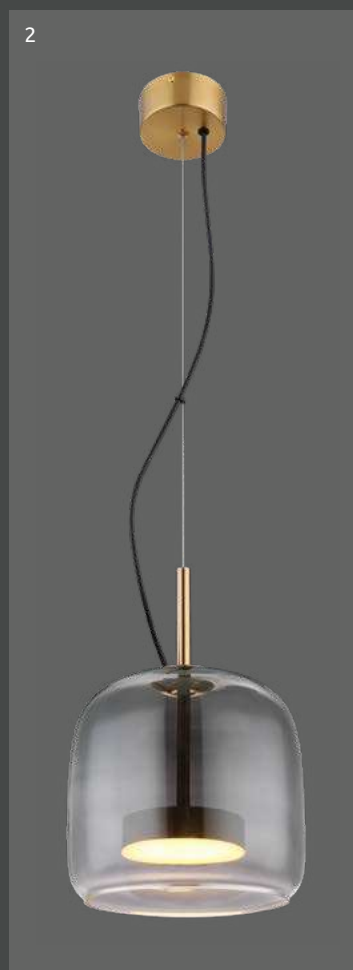

Jocky

1	15473H	incl. LED 11W	1325lm	796lm	3000K	VPE: 1	Ø23cm	↕120cm	metal brass matt, glass clear, acrylic opal	
2	15472H	incl. LED 11W	1325lm	508lm	3000K	VPE: 1	Ø23cm	↕120cm	metal brass matt, glass smokey, acrylic opal	
3	15471H	incl. LED 11W	1325lm	673lm	3000K	VPE: 1	Ø33cm	↕120cm	metal brass matt, glass smokey, acrylic opal