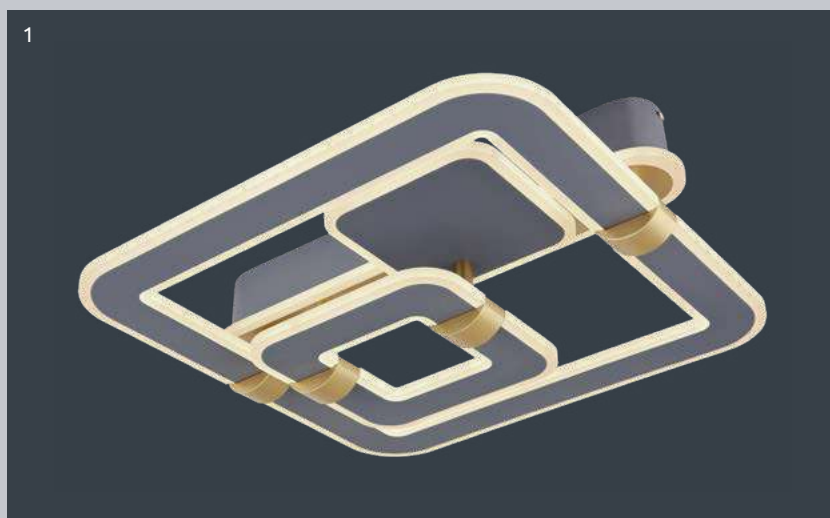

Margy

1	48447-56	incl. LED 56W	560-6880lm	200-2545lm	2700-6000K 2700|4000|6000K	VPE: 1 ↔ 50cm x 47cm ▾ 15,5cm
2	48447-48	incl. LED 48W	456-5460lm	161-2520lm	2700-6000K 2700|4000|6000K	VPE: 1 ↔ 50cm x 47cm ▾ 15,5cm

metal grey matt, golden matt, acrylic opal

- incl.
- many steps
- many light steps
- dimmable
- night light
- memory function
- colour fixing