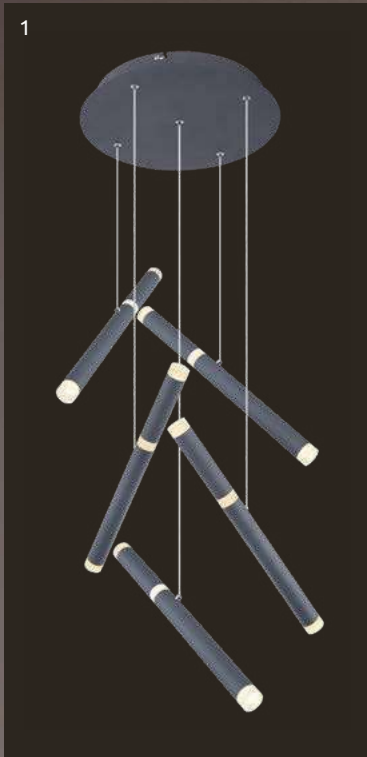

LED

3
light
steps

many
steps

3
light
steps

many
steps

Kelsy

1	67128-30	incl. LED 30W	3000lm	1000lm	4000K	VPE: 4	Ø35cm ▾ 180cm
2	67128-80	incl. LED 80W	8000lm	2600lm	4000K	VPE: 2	Ø85cm ▾ 250cm
3	67128-36	incl. LED 36W	3600lm	1100lm	4000K	VPE: 4	↔ 105cm x 33cm ▾ 120cm

metal graphite, acrylic opal