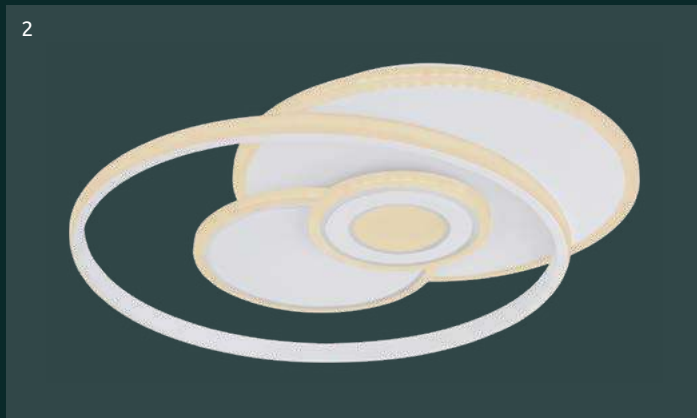

Roderick

- incl.
- dimmable
- many steps
- many light steps
- colour fixing
- night light
- memory function

1	48441-50	incl. LED 50W	400-5000lm	300-3400lm	3000-6000K 3000|4500|6000K	VPE: 4 ↔ 50cm x 50cm ↓ 6cm
2	48442-50	incl. LED 50W	450-5000lm	350-3600lm	3000-6000K 3000|4500|6000K	VPE: 4 ↔ 54,5cm x 46cm ↓ 6cm
3	48443-55	incl. LED 55W	400-5000lm	300-3600lm	3000-6000K 3000|4500|6000K	VPE: 4 ↔ 65m x 44cm ↓ 6cm

metal white, acrylic opal