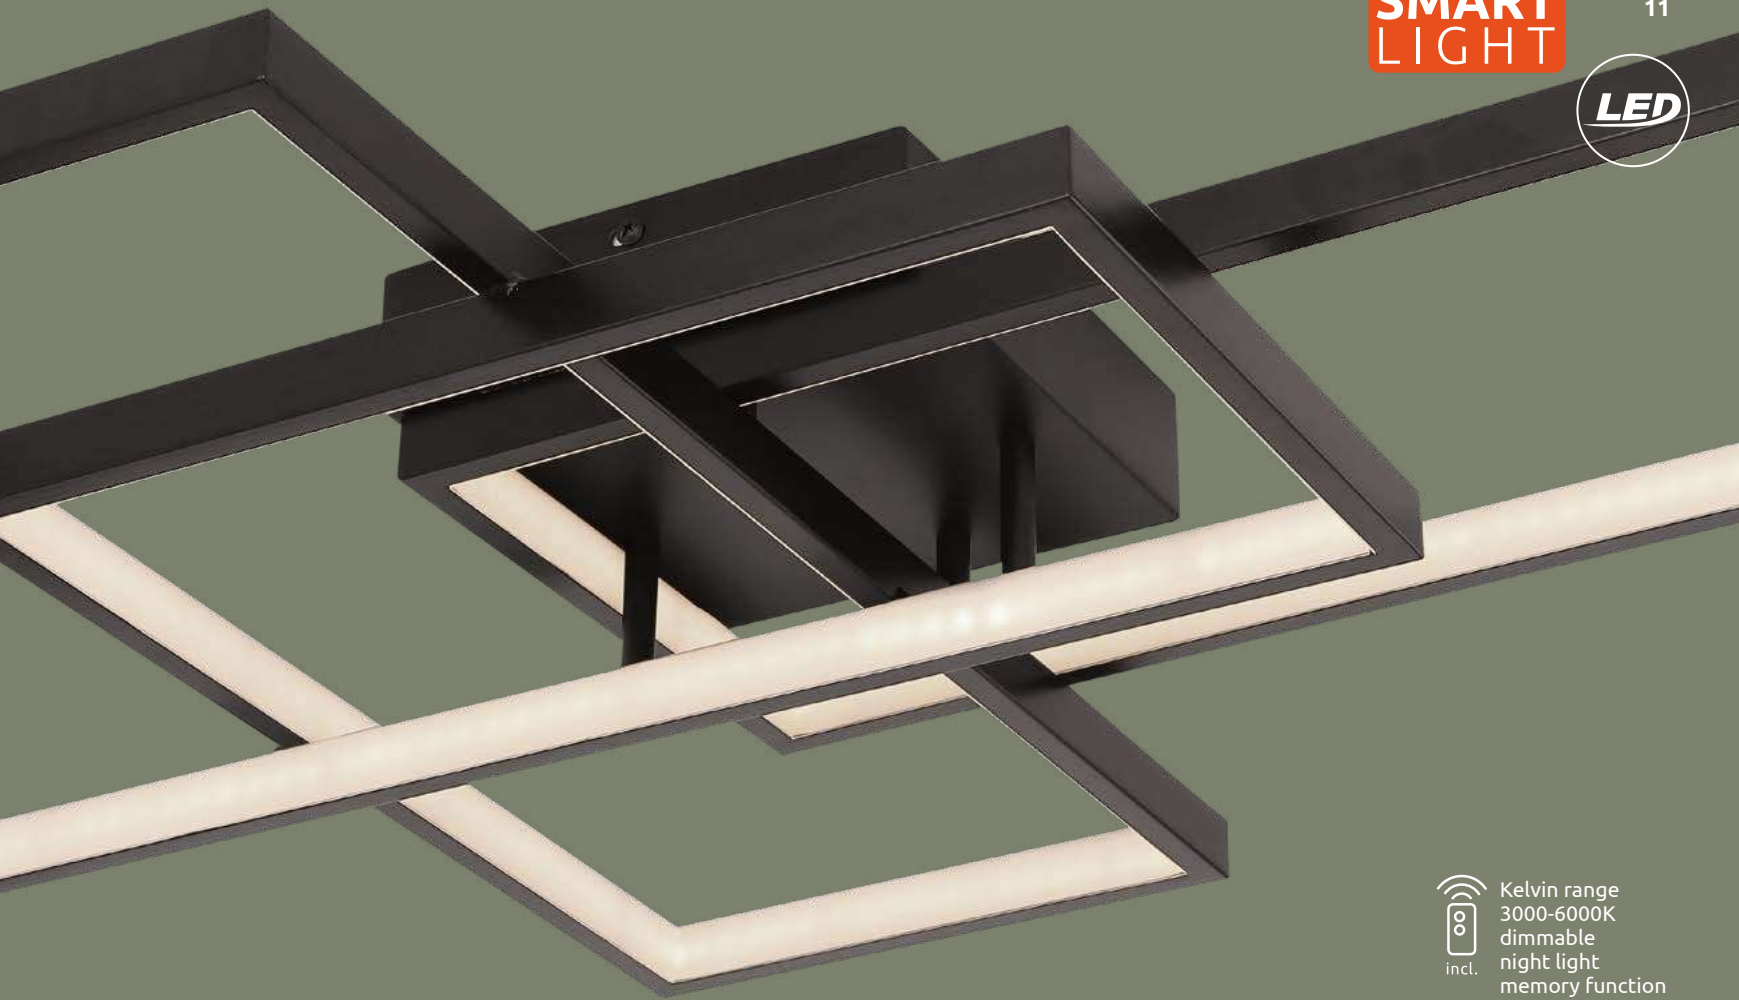

VPE: 4

↔ 41,5cm x 41,5cm

⌞ 10,5cm

metal white, acylic opal, white

APP control

Easy Smartphone and Voice Control

compatible with Alexa

compatible with Google Assistant