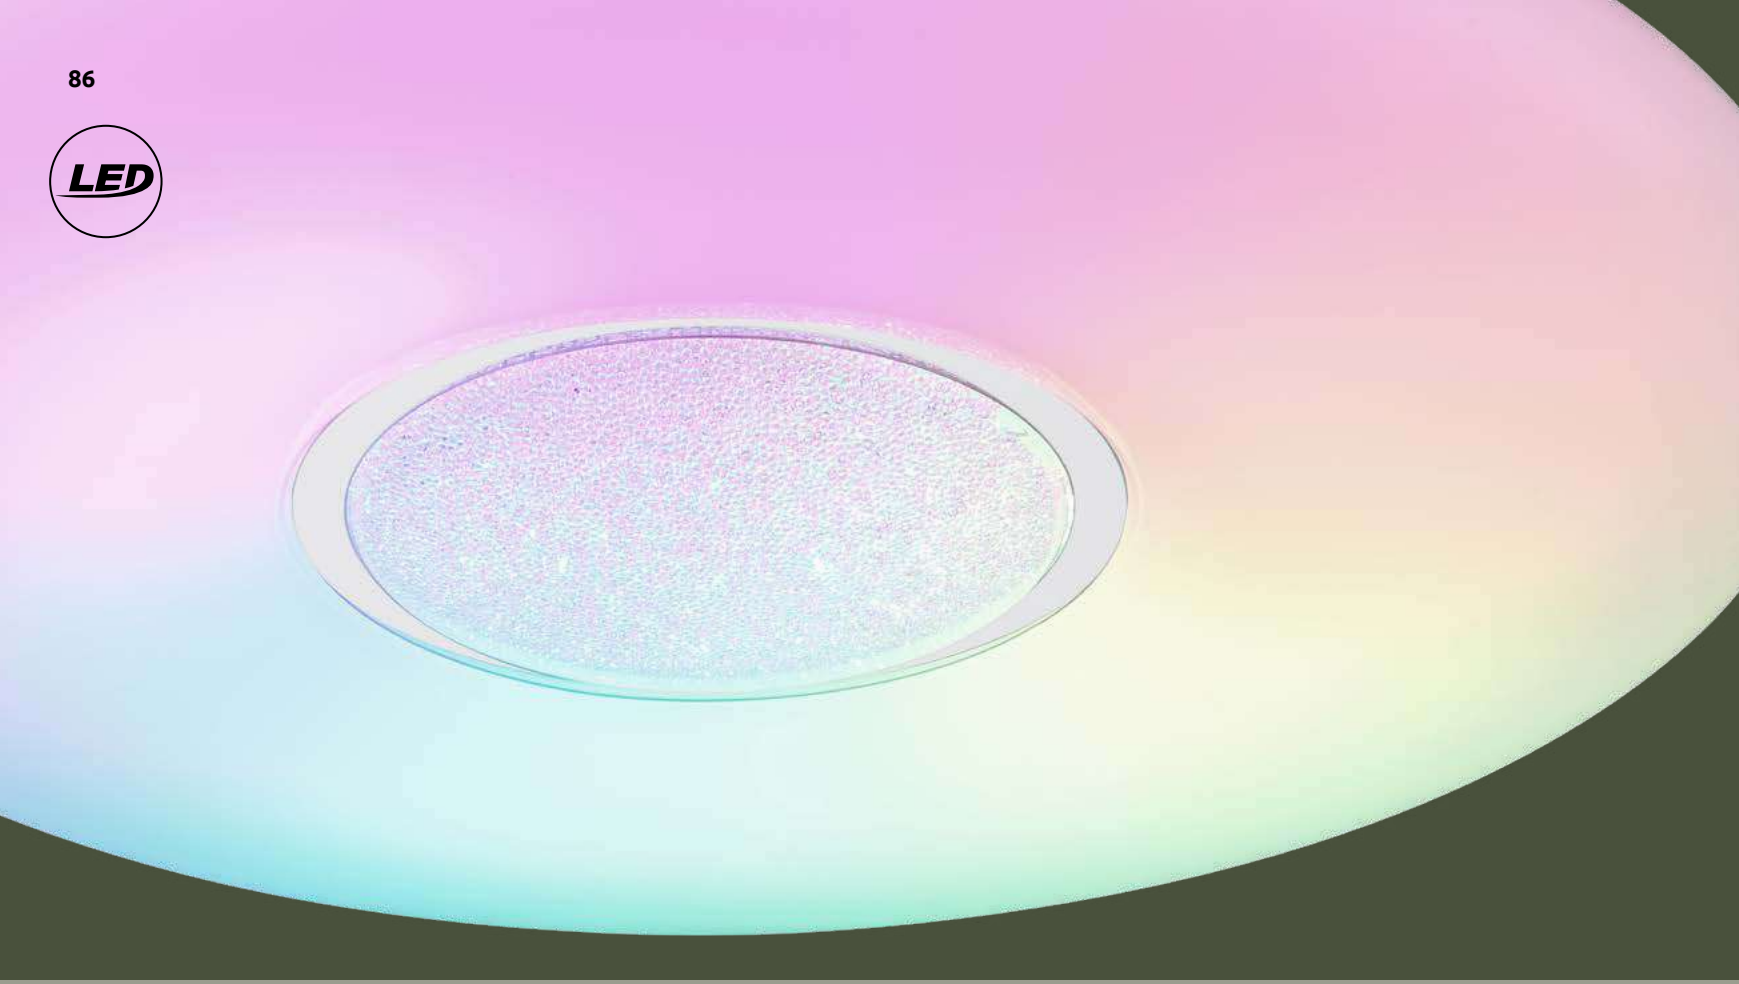

- incl.
- dimmable
- many light steps
- colour fixing
- RGB colour change
- RGB colour fixing
- rainbow effect
- night light
- memory function

Sully

1	41367-24	incl. LED 24W incl. RGB LED 6W	100-2000lm	70-1500lm	3000-6500K 3000|4000|6500K	VPE: 5 | Ø41cm ▾7cm
2	41367-40	incl. LED 40W incl. RGB LED 7,5W	280-4000lm	200-2500lm	3000-6500K 3000|4000|6500K	VPE: 5 | Ø49cm ▾7,5cm

metal white, plastic opal, chrome ring, glass crystals clear