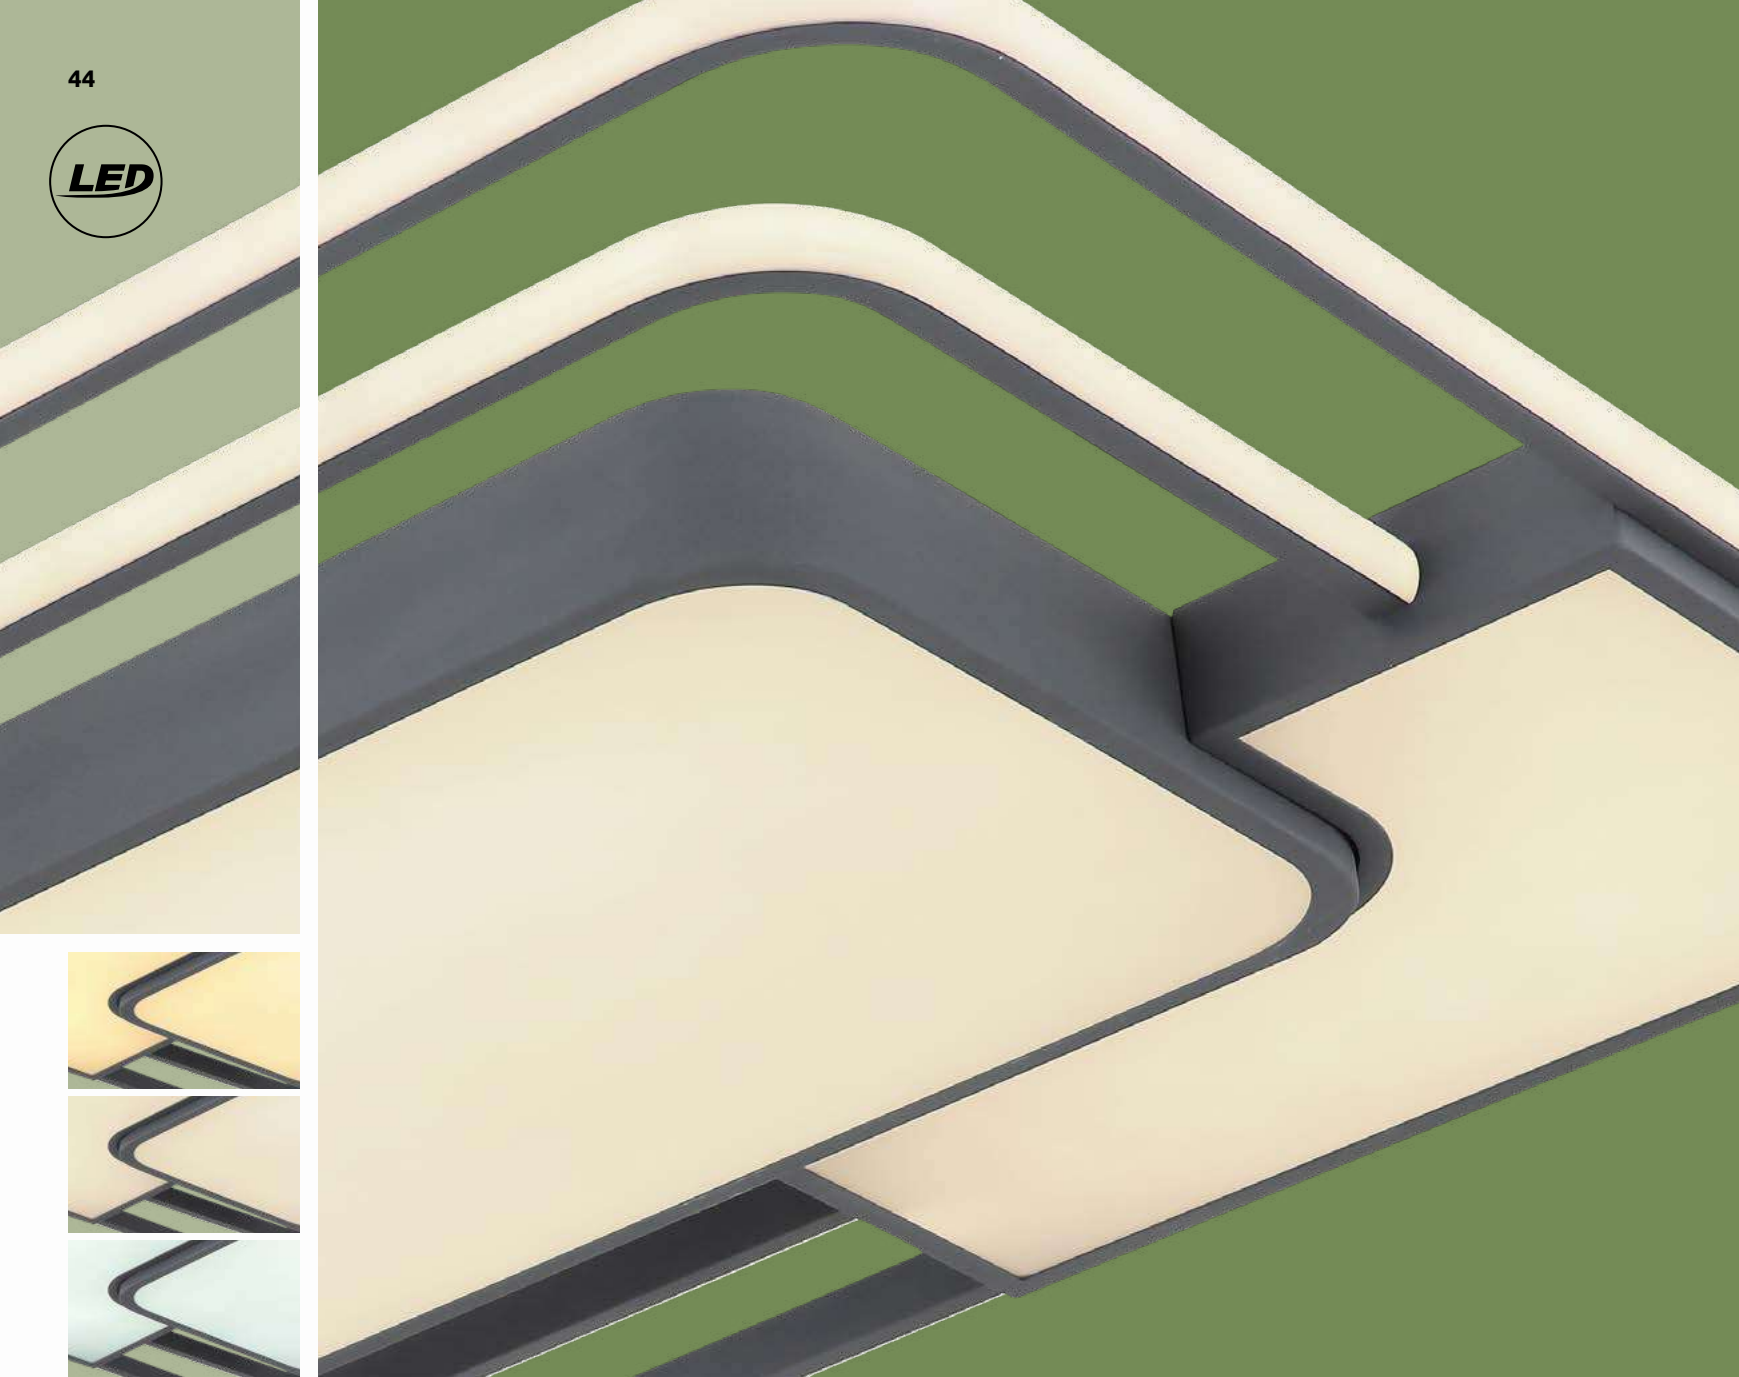

1

2

Nirra

1	67259-60	incl. LED 60W	480-4800lm	225-2250lm	2700-6000K 2700|4500|6000K	VPE: 1	↔ 90cm x 60cm	↕ 10cm
2	67259-30	incl. LED 30W	2400lm	1100lm	3000K	VPE: 4	↔ 42cm x 42cm	↕ 10cm

metal graphite, plastic opal