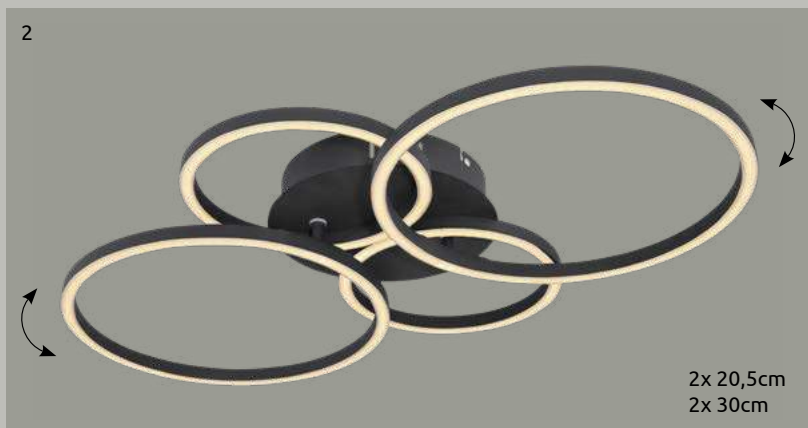

Kendy

1	67233-30S	incl. LED 30W	1600lm	1100lm	3000K	VPE: 4	↔ 49,5cm x 30cm	↕ 9,5cm
2	67233-40S	incl. LED 40W	2060lm	1390lm	3000K	VPE: 4	↔ 65,5cm x 40,5cm	↕ 7,5cm
3	67233-24S	incl. LED 24W	1480lm	900lm	3000K	VPE: 4	↔ 49cm x 24,5cm	↕ 7cm

metal black matt, plastic opal