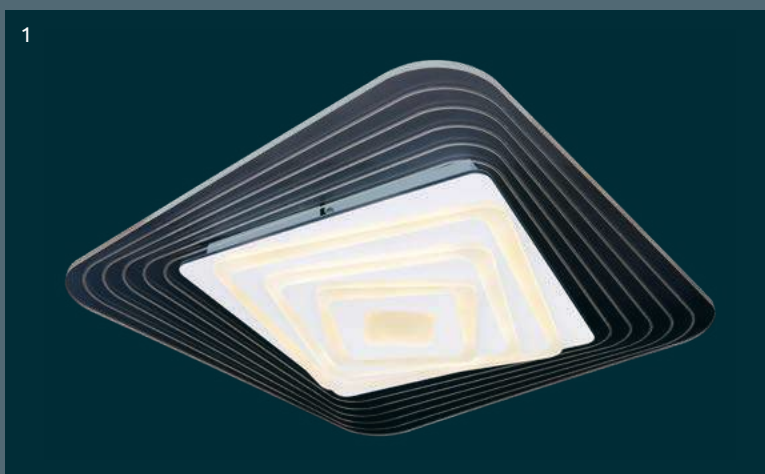

metal white, dark coffee, acrylic opal

 Kelvin range
 3000-6500K
 dimmable
 night light
 memory function
 incl.

**APP
control**
Easy Smartphone
and Voice Control

compatible with
Alexa

compatible with
Google Assistant