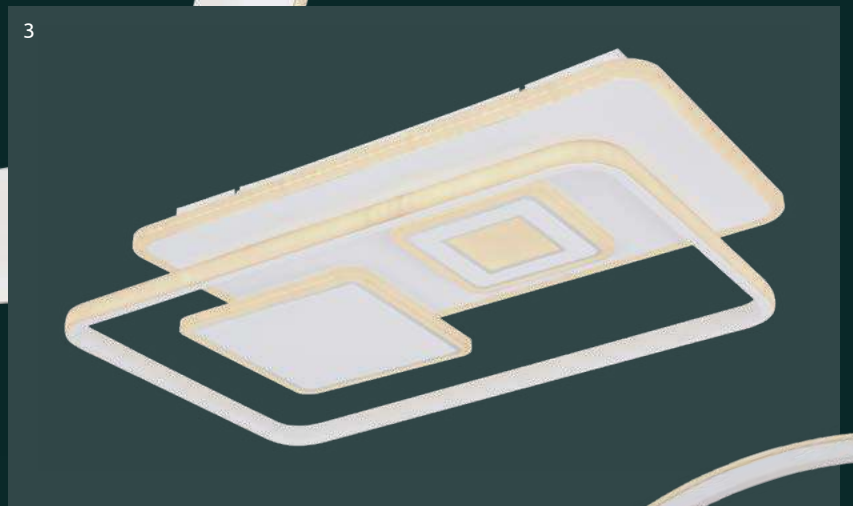

Roderick

- incl.
- dimmable
- many steps
- many light steps
- colour fixing
- night light
- memory function

1	48441-50	incl. LED 50W	400-5000lm	300-3400lm	3000-6000K 3000|4500|6000K	VPE: 4 ↔ 50cm x 50cm ↓ 6cm
2	48442-50	incl. LED 50W	450-5000lm	350-3600lm	3000-6000K 3000|4500|6000K	VPE: 4 ↔ 54,5cm x 46cm ↓ 6cm
3	48443-55	incl. LED 55W	400-5000lm	300-3600lm	3000-6000K 3000|4500|6000K	VPE: 4 ↔ 65m x 44cm ↓ 6cm

metal white, acrylic opal