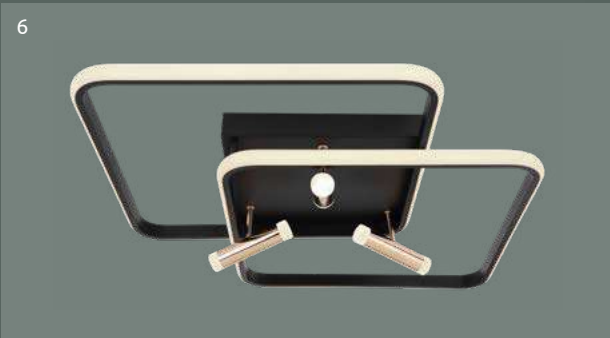

metal black matt, golden, acrylic opal

Silla

1	67262D	incl. LED 16W	1760lm	505lm	3000K	VPE: 4	↔ 63cm x 30,5cm ▾ 7cm	nickel matt, aluminium brushed, plastic opal
2	67262S	incl. LED 24W	2640lm	1186lm	3000K	VPE: 4	↔ 23cm x 18cm ↓ 130,5cm	nickel matt, aluminium brushed, plastic opal
3	67262HB	incl. LED 24W	2640lm	843lm	3000K	VPE: 4	↔ 80cm x 26,5cm ▾ 120cm	metal black matt, aluminium black matt, plastic opal
4	67262H	incl. LED 24W	2640lm	1160lm	3000K	VPE: 4	↔ 80cm x 26,5cm ▾ 120cm	nickel matt, aluminium brushed, plastic opal
5	67262SB	incl. LED 24W	2640lm	819lm	3000K	VPE: 4	↔ 23cm x 18cm ↓ 130,5cm	metal black matt, aluminium black matt, plastic opal
6	67262DB	incl. LED 16W	1760lm	441lm	3000K	VPE: 4	↔ 63cm x 30,5cm ▾ 7cm	metal black matt, aluminium black matt, plastic opal