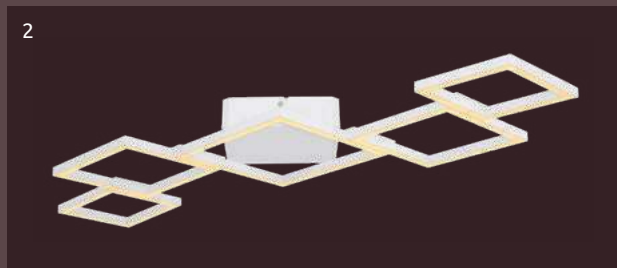

metal black matt, plastic opal

LED

1

2

3

Kurio

						
1	67236-58W	incl. LED 58W	380-5800lm	150-2800lm	2700-6000K 2700 4000 6000K	VPE: 1 ↔ 120cm x 60cm ▾ 7,5cm metal white, acrylic opal
2	67236-40W	incl. LED 40W	4000lm	3100lm	3000K	VPE: 4 ↔ 78cm x 36cm ▾ 5cm aluminium white, metal white, acrylic opal
3	67236-30W	incl. LED 30W	3100lm	1800lm	3000K	VPE: 4 ↔ 80cm x 50cm ▾ 5cm aluminium white, metal white, acrylic opal