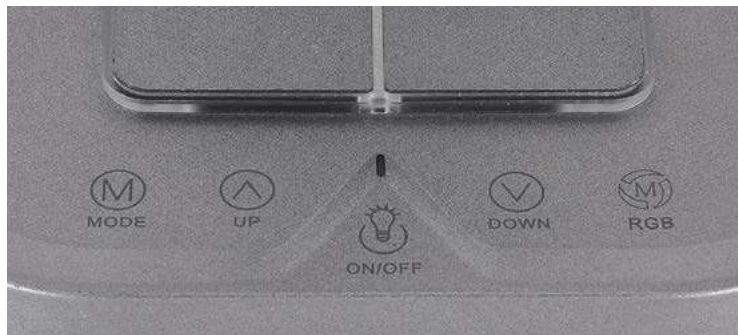

↔ max.43cm x 14,5cm
↓ max.58cm

aluminium grey,
plastic grey, white

Ursino

- 1
-  wireless charging
 -  many light steps
 -  colour fixing
 -  touch many steps
 -  touch on/off
 -  continuous touch dimmer
 -  adapter incl.