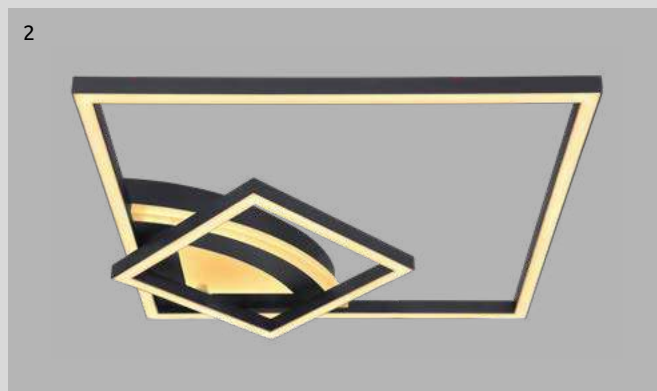

Tiny

1	67244-30	incl. LED 30W	3200lm	1100lm	3000K	VPE: 6	↔ 81cm x 21cm	↕ 5cm
2	67245-40	incl. LED 40W	4000lm	1400lm	3000K	VPE: 4	↔ 42,5cm x 42,5cm	↕ 7cm

metal black matt, plastic opal, acrylic white