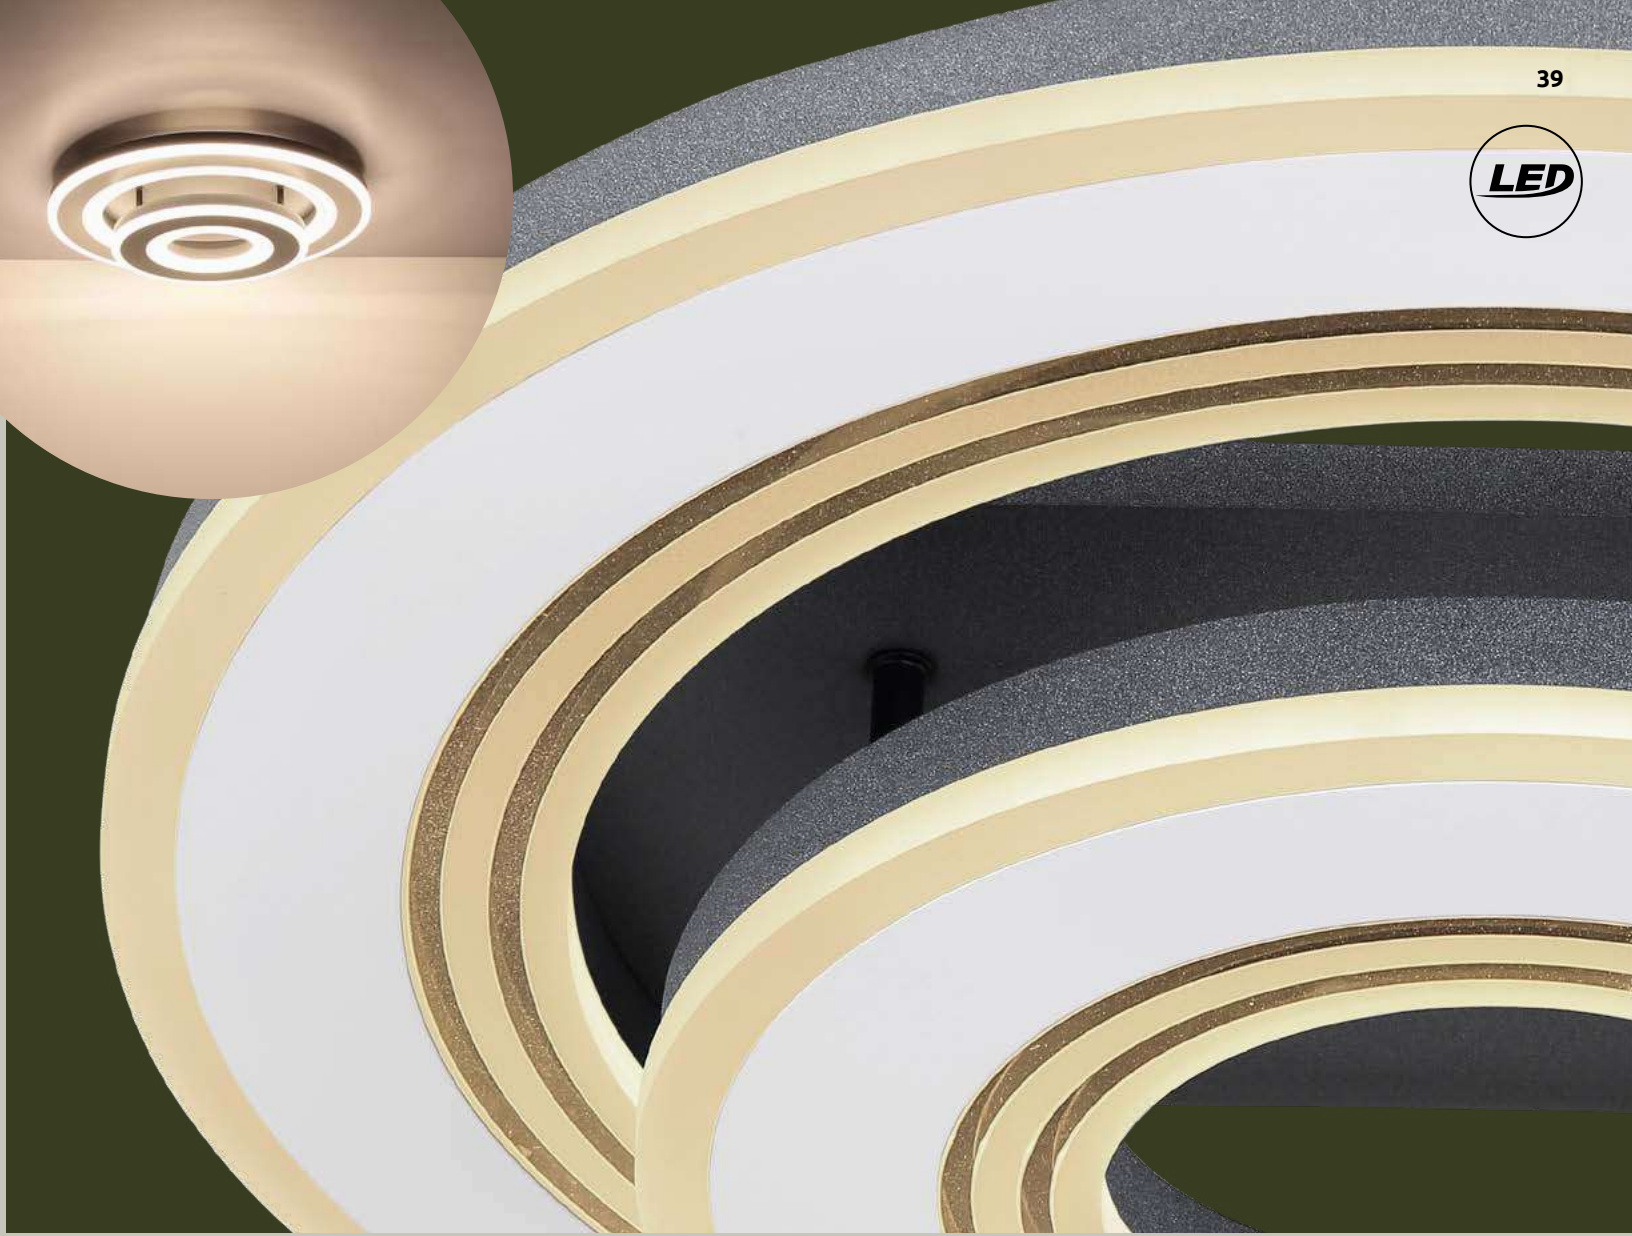

Jack

1	48449-56	incl. LED 56W	530-6837lm	140-2420lm	2700-6000K 2700|4000|6000K
2	48449-50	incl. LED 50W	490-5930lm	128-2080lm	2700-6000K 2700|4000|6000K
					VPE: 1 ↔ 50cm x 50cm ▾ 11,5cm
					VPE: 1 ∅50cm ▾ 11,5cm

metal white matt, black matt, acrylic opal, clear