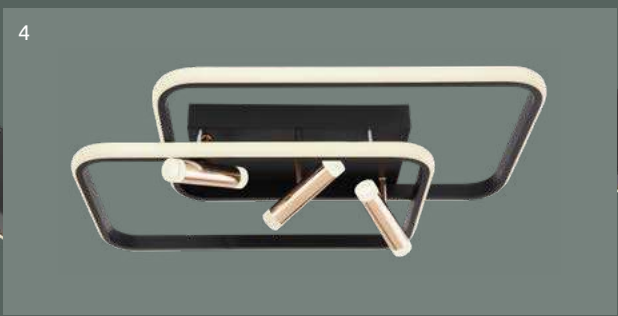

metal black matt, golden, acrylic opal

Silla

1	67262D	incl. LED 16W	1760lm	505lm	3000K	VPE: 4	↔ 63cm x 30,5cm ▾ 7cm	nickel matt, aluminium brushed, plastic opal
2	67262S	incl. LED 24W	2640lm	1186lm	3000K	VPE: 4	↔ 23cm x 18cm ↓ 130,5cm	nickel matt, aluminium brushed, plastic opal
3	67262HB	incl. LED 24W	2640lm	843lm	3000K	VPE: 4	↔ 80cm x 26,5cm ▾ 120cm	metal black matt, aluminium black matt, plastic opal
4	67262H	incl. LED 24W	2640lm	1160lm	3000K	VPE: 4	↔ 80cm x 26,5cm ▾ 120cm	nickel matt, aluminium brushed, plastic opal
5	67262SB	incl. LED 24W	2640lm	819lm	3000K	VPE: 4	↔ 23cm x 18cm ↓ 130,5cm	metal black matt, aluminium black matt, plastic opal
6	67262DB	incl. LED 16W	1760lm	441lm	3000K	VPE: 4	↔ 63cm x 30,5cm ▾ 7cm	metal black matt, aluminium black matt, plastic opal