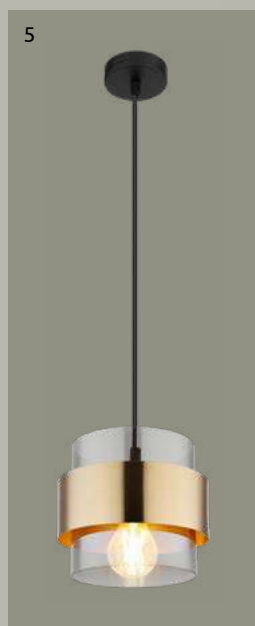

metal brass, black, glass clear, satined

1

2

Jaucy

1 | 15570-7H | excl. 7x G9 40W | VPE: 1 | ↔ 133cm x 13,5cm ▼ 120cm

2 | 15570-5H | excl. 5x G9 40W | VPE: 1 | Ø42,5cm ▼ 150cm

metal black matt, bronze coloured, glass