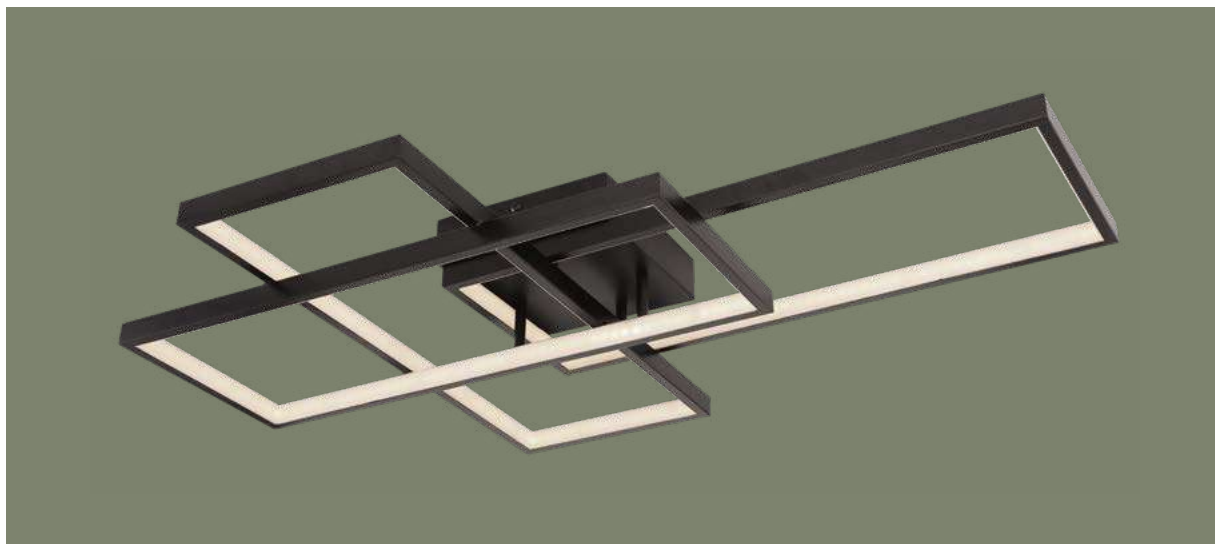

Kelvin range
3000-6000K
dimmable
night light
memory function
incl.

Gabriel

67227-40BSH

incl. LED 40W

200-4000lm

150-1200lm

3000-6000K

VPE: 4

↔ 75cm x 50cm
⤵ 10cm

metal black,
aluminium black,
plastic opal

APP
control
Easy Smartphone
and Voice Control

compatible with
Alexa

compatible with
Google Assistant