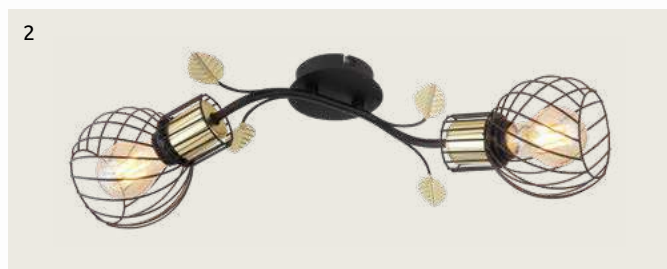

Lally

1. 1 | **54113-4D** | excl. 4 x E27 40W | VPE: 4 | Ø58cm ▾16,5cm
   - 2 | **54113-2W** | excl. 2 x E27 40W | VPE: 6 | ↔ 54cm x 31cm ▾21cm
   - 3 | **54113-6D** | excl. 6 x E27 40W | VPE: 3 | ↔ 71cm x 54cm ▾16,5cm
2. metal black matt, brass