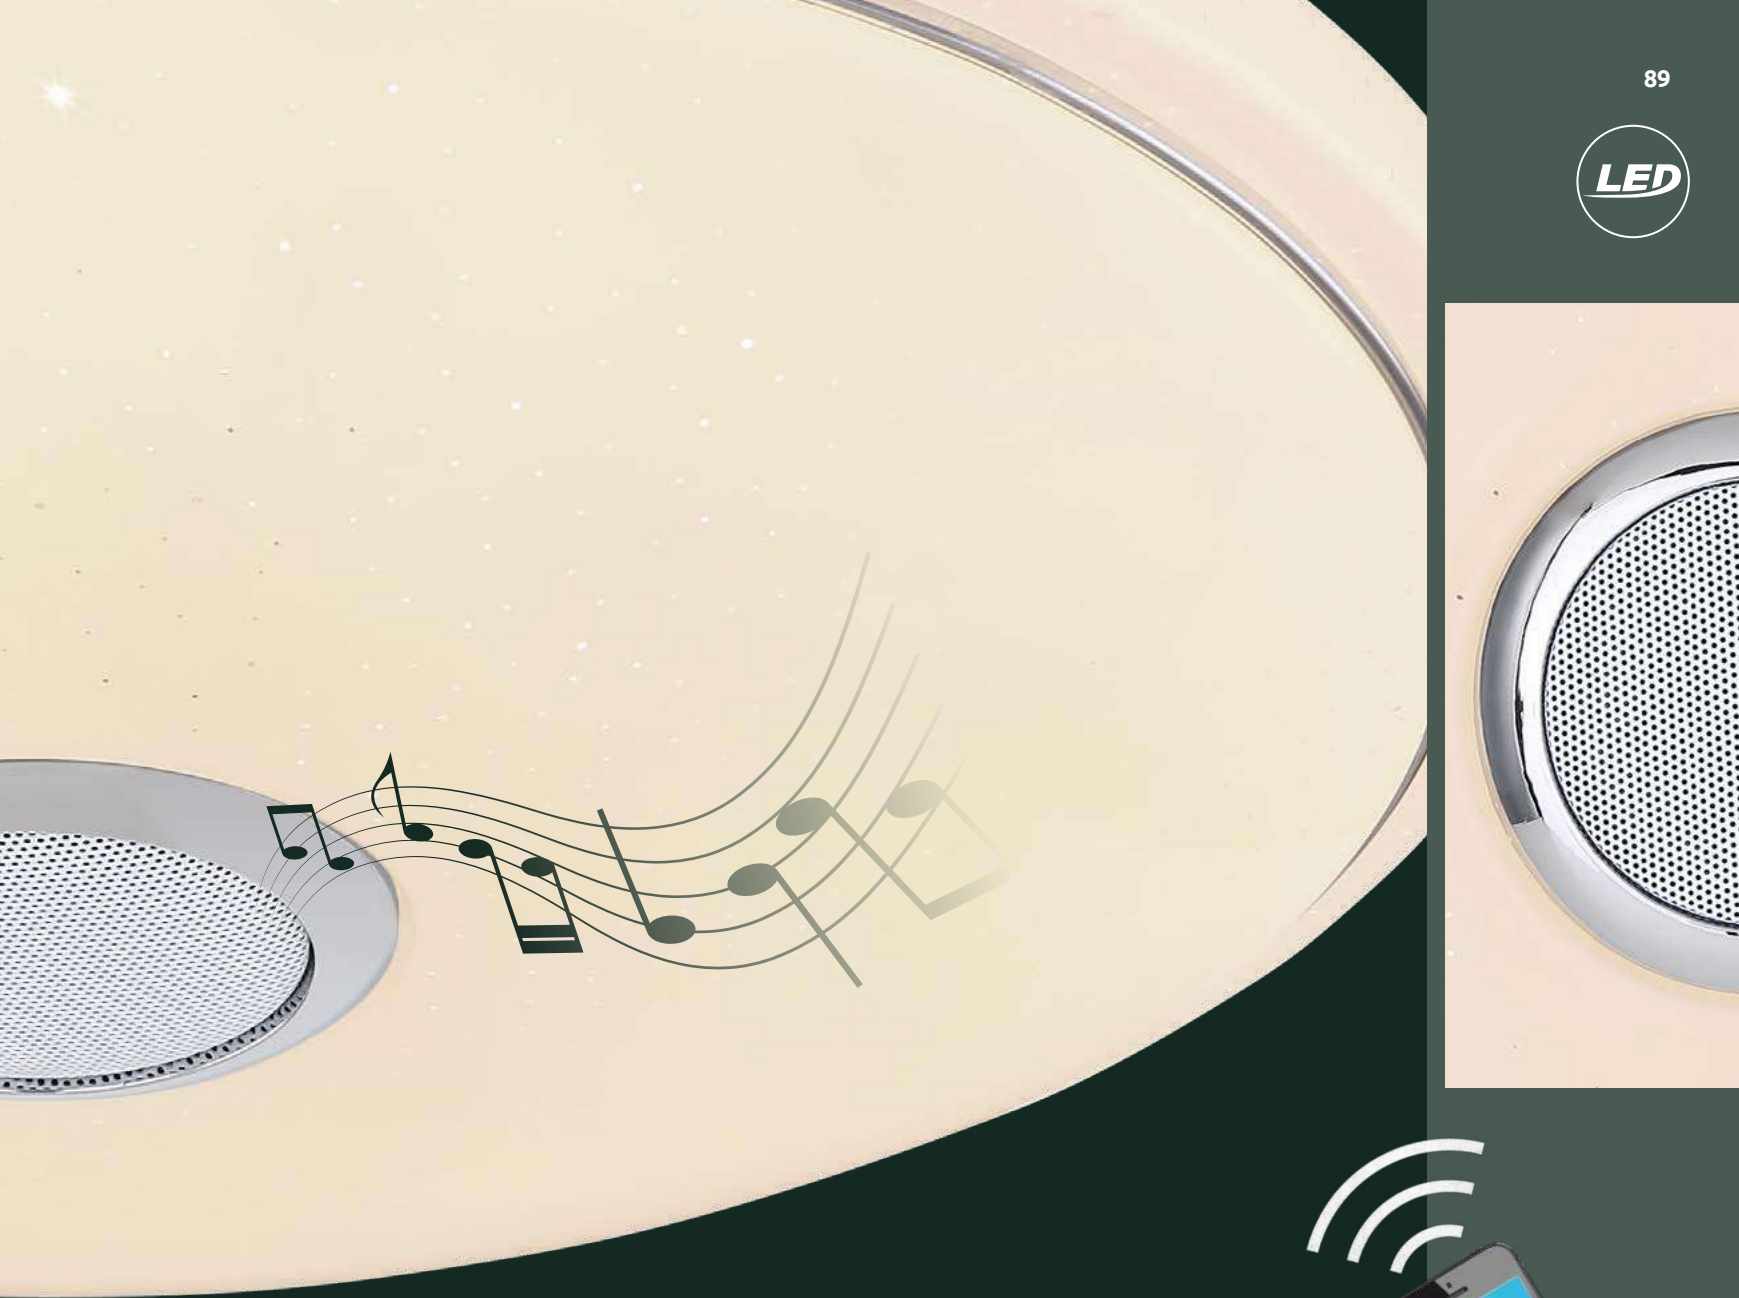

LED

Connor

41386-18LIP

incl. LED 18W
incl. speaker 3W

200-1800lm

150-1200lm

3000-6500K
3000|4200|6500K

VPE: 6

Ø40cm ▾ 10cm

metal white,
acrylic opal,
chrome ring