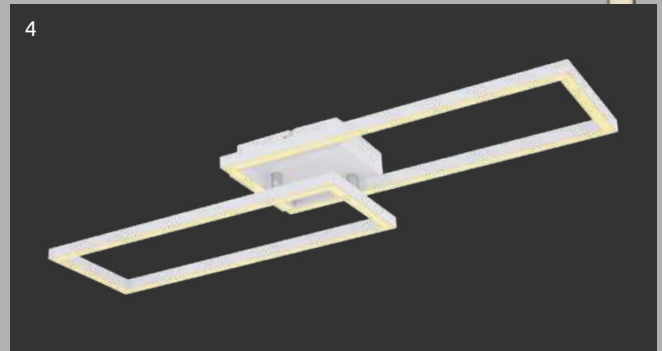

Tatjana

1	67243-24B	incl. LED 24W	2100lm	900lm	3000K	VPE: 4 ↔ 71cm x 23cm ▾ 7,5cm metal black matt, acrylic opal
2	67243-36B	incl. LED 36W	3300lm	1300lm	2700|4000|6000K	VPE: 4 ↔ 101cm x 29cm ▾ 7,5cm metal black matt, acrylic opal
3	67243-36W	incl. LED 36W	3300lm	2200lm	2700|4000|6000K	VPE: 4 ↔ 101cm x 29cm ▾ 7,5cm metal black matt, acrylic opal
4	67243-24W	incl. LED 24W	2100lm	1400lm	3000K	VPE: 4 ↔ 71cm x 23cm ▾ 7,5cm metal black matt, acrylic opal