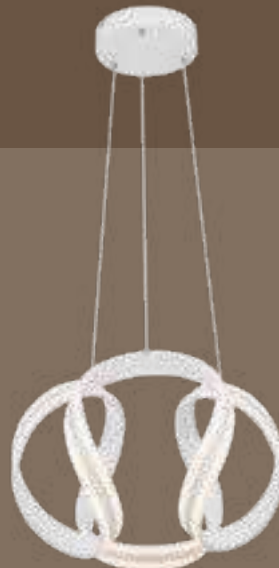

1

2

3

4

Pruna

1	67119D	incl. LED 60W	A	500-6000lm	300-3400lm	3000-6000K 3000|4500|6000K	VPE: 1	Ø50cm ▾37cm	metal white, plastic opal
2	67119DS	incl. LED 60W	A	450-6000lm	250-3200lm	3000-6000K 3000|4500|6000K	VPE: 1	Ø50cm ▾37cm	metal black, plastic opal
3	67119H	incl. LED 60W	A	500-6000lm	300-3400lm	3000-6000K 3000|4500|6000K	VPE: 1	Ø50cm ▾150cm	metal white, plastic opal
4	67119HS	incl. LED 60W	A	450-6000lm	250-3200lm	3000-6000K 3000|4500|6000K	VPE: 1	Ø50cm ▾150cm	metal black, plastic opal