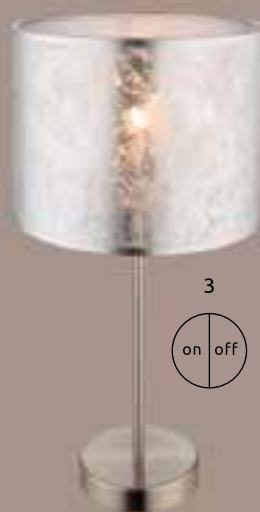

## Amy I

1	<b>15188H2</b>	excl. 3x E27 60W	VPE: 1	↔ 65cm x 25cm ▾ 140cm	nickel matt, textile silver leaf, plastic
2	<b>15188D</b>	excl. 3x E14 40W	VPE: 1	Ø40cm ▾ 17,5cm	nickel matt, textile silver leaf, plastic, acrylic
3	<b>15188DL</b>	excl. 3x E27 40W Speaker 5W	VPE: 1	Ø40cm ▾ 17,5cm	nickel matt, textile silver leaf, plastic, acrylic
4	<b>15188H1</b>	excl. 3x E27 60W	VPE: 1	Ø53cm ▾ 140cm	nickel matt, textile silver leaf, plastic, acrylic
5	<b>15188H</b>	excl. 1x E27 60W	VPE: 1	Ø40cm ▾ 140cm	nickel matt, textile silver leaf, plastic, acrylic