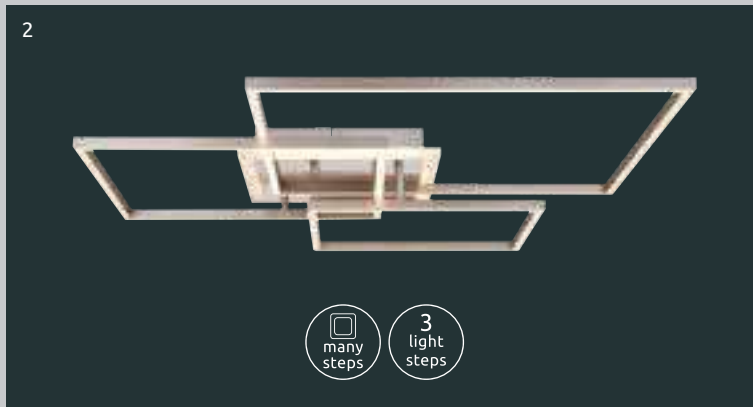

Munni

1	67220-30	incl. LED 30W	A	2300lm	1300lm	3000K	VPE: 4	↔ 46,7cm x 43,5cm	↴ 7,5cm	aluminium, nickel matt, plastic opal, acrylic opal
2	67220-40	incl. LED 40W	A	3600lm	1710-1850lm	3000|4000|6000K	VPE: 4	↔ 63,7cm x 63,6cm	↴ 9,5cm	aluminium, nickel matt, plastic opal, acrylic opal
3	67221-40	incl. LED 40W	A	3300lm	1330-1440lm	3000|4000|6000K	VPE: 4	↔ 71,5cm x 56cm	↴ 11cm	nickel matt, plastic opal, acrylic opal