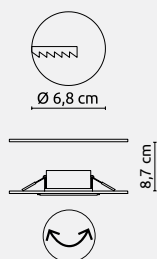

Down Lights

1	2	3
12101-3LED	12100-3LED	12110-3L
3 set	3 set	3 set
incl. 3x GU10 LED 3W	incl. 3x GU10 LED 3W	incl. 3x GU10 LED 3W
incl. LED 10706	incl. LED 10706	incl. LED 10706
A+	A+	A+
3x 250lm	3x 250lm	3x 250lm
3x 250lm	3x 250lm	3x 250lm
3000K	3000K	3000K
VPE: 8	VPE: 8	VPE: 8
Ø8,2cm ∇3,3cm	Ø8,2cm ∇3,3cm	Ø9cm ∇2,7cm
metal, chrome	metal, nickel matt	metal, nickel matt
not dimmable	not dimmable	not dimmable