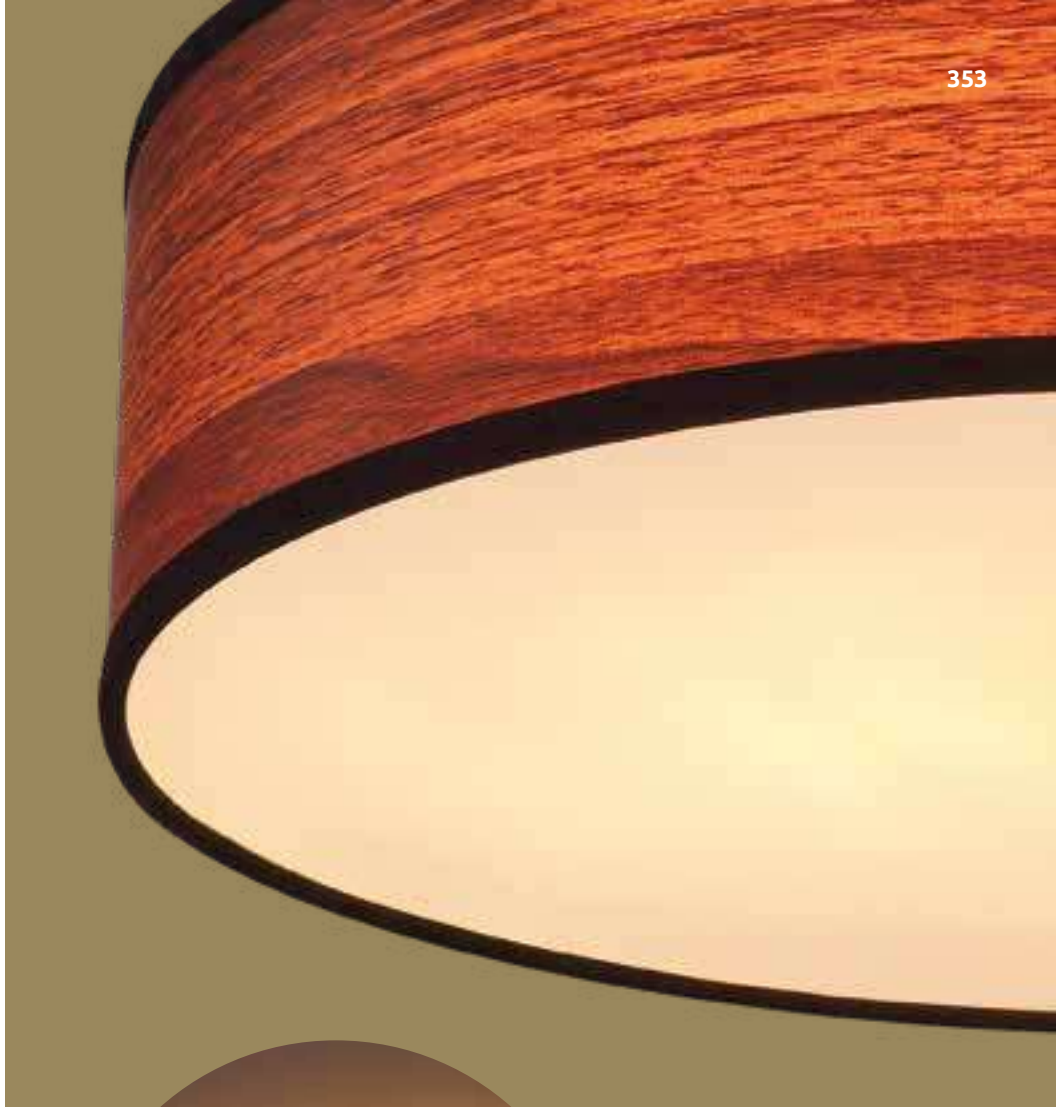

Varios

1	15363B	excl. 2x E27 15W	VPE: 4	Ø38cm ▾10cm	velvet black, plastic opal
2	15363D	excl. 2x E27 15W	VPE: 4	Ø38cm ▾10cm	paper dark wood optic, plastic opal
3	15363G	excl. 2x E27 15W	VPE: 4	Ø38cm ▾10cm	paper grey wood optic, plastic opal
4	15363M	excl. 2x E27 15W	VPE: 4	Ø38cm ▾10cm	textile terrazzo optic, plastic opal
5	15363N	excl. 2x E27 15W	VPE: 4	Ø38cm ▾10cm	paper bright wood optic, plastic opal