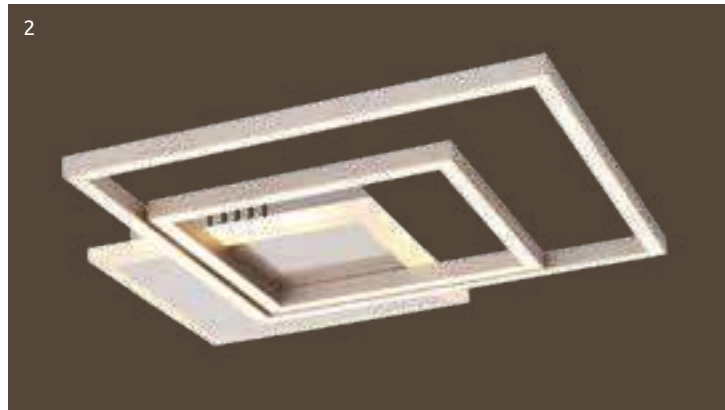

Munni

1	67220-20	incl. LED 20W	A	1570lm	1110lm	3000K	VPE: 4	↔ 37cm x 37cm	↕ 5,5cm
2	67220-30D	incl. LED 30W	A	2500lm	1820lm	3000K	VPE: 4	↔ 37cm x 37cm	↕ 5,7cm

aluminium, stainless steel, plastic opal, acrylic opal