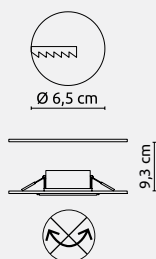

Down Lights

1	2	3
12101-3LED	12100-3LED	12110-3L
3 set	3 set	3 set
incl. 3x GU10 LED 3W	incl. 3x GU10 LED 3W	incl. 3x GU10 LED 3W
incl. LED 10706	incl. LED 10706	incl. LED 10706
A+	A+	A+
3x 250lm	3x 250lm	3x 250lm
3x 250lm	3x 250lm	3x 250lm
3000K	3000K	3000K
VPE: 8	VPE: 8	VPE: 8
Ø8,2cm ∇3,3cm	Ø8,2cm ∇3,3cm	Ø9cm ∇2,7cm
metal, chrome	metal, nickel matt	metal, nickel matt
not dimmable	not dimmable	not dimmable