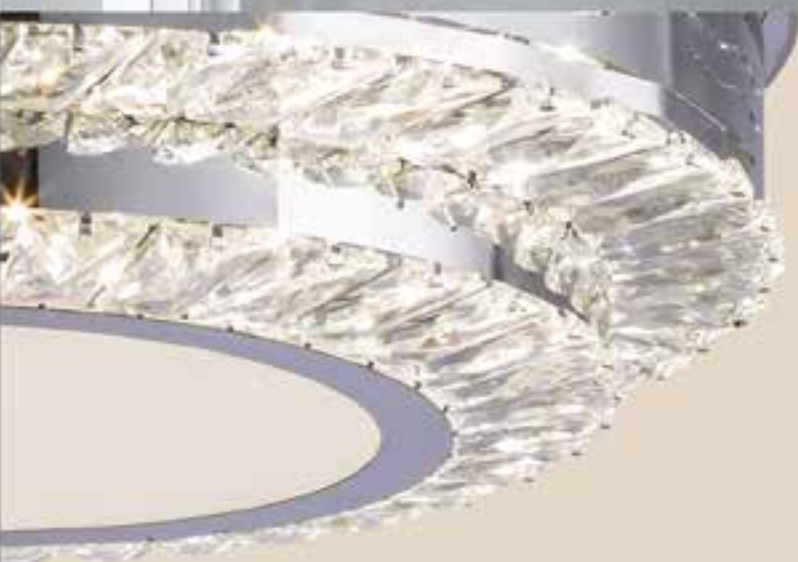

Cabrera

0356 | incl. LED 36W | A | 3600lm | 2180lm | 3000|4000|6000K | VPE: 1 | Ø48-100cm ▾41 -68,5cm | blades: PC transparent | body: nickel matt, chrome, K9 crystals, plastic opal