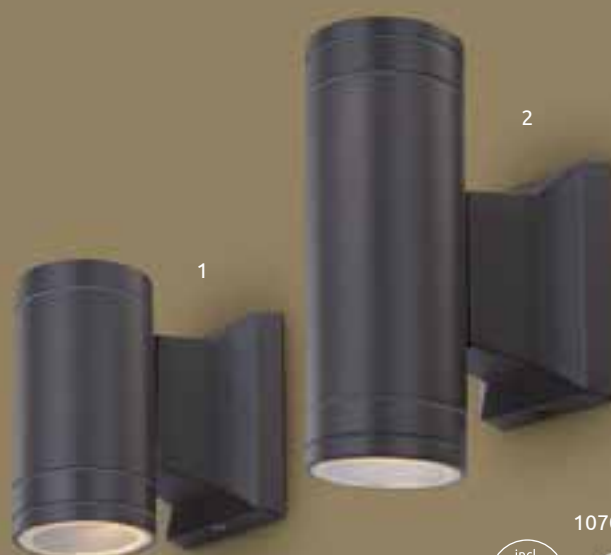

1

2

10705

Gantar

1	32028	incl. 1x GU10 LED 5W	A+	1x 345lm	1x 300lm	3000K	VPE: 8	↔6,5cm	↓13cm	↳10,8cm			
2	32028-2	incl. 2x GU10 LED 5W	A+	2x 345lm	2x 300lm	3000K	VPE: 8	↔6,5cm	↓15,5cm	↳10,8cm			

aluminium die-cast, glass

IP44