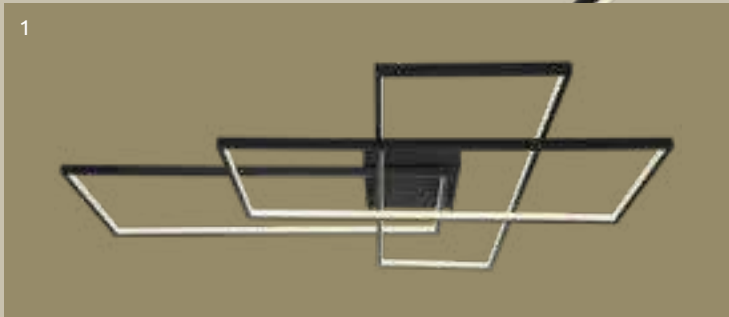

- incl.
- colour fixing
- dimmable
- 3 light steps
- many steps
- many light steps
- night light
- memory function

Gabriel

1	67227-100B	incl. LED 100W	A	150-10000lm	70-2100lm	3000-6000K 3000|4000|6000K	VPE: 1	↔ 117cm x 80cm ↓ 11cm	metal black, aluminium black, plastic opal
2	67227-100W	incl. LED 100W	A	200-10000lm	140-3800lm	3000-6000K 3000|4000|6000K	VPE: 1	↔ 117cm x 80cm ↓ 11cm	metal white, aluminium white, plastic opal