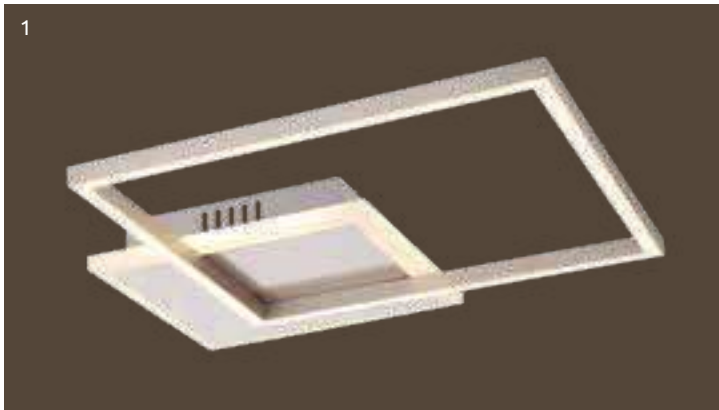

Munni

1	67220-20	incl. LED 20W	A	1570lm	1110lm	3000K	VPE: 4	↔ 37cm x 37cm	↕ 5,5cm
2	67220-30D	incl. LED 30W	A	2500lm	1820lm	3000K	VPE: 4	↔ 37cm x 37cm	↕ 5,7cm

aluminium, stainless steel, plastic opal, acrylic opal