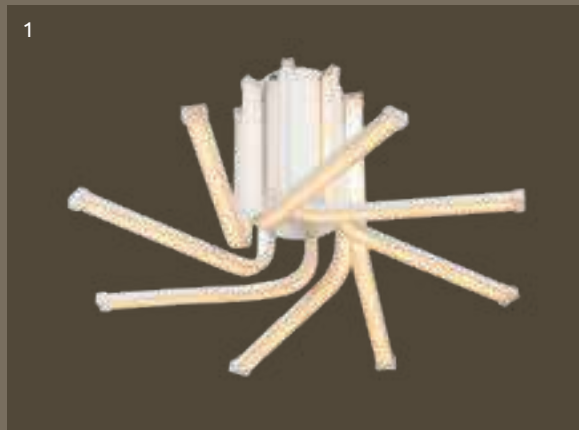

Lincoln

1	67123-32	incl. LED 32W	A	2560lm	1148lm	3000K	VPE: 2	Ø49cm	↕21cm
2	67123-40H	incl. LED 40W	A	3200lm	1430lm	3000K	VPE: 2	Ø49cm	↕123cm

metal white, acrylic opal