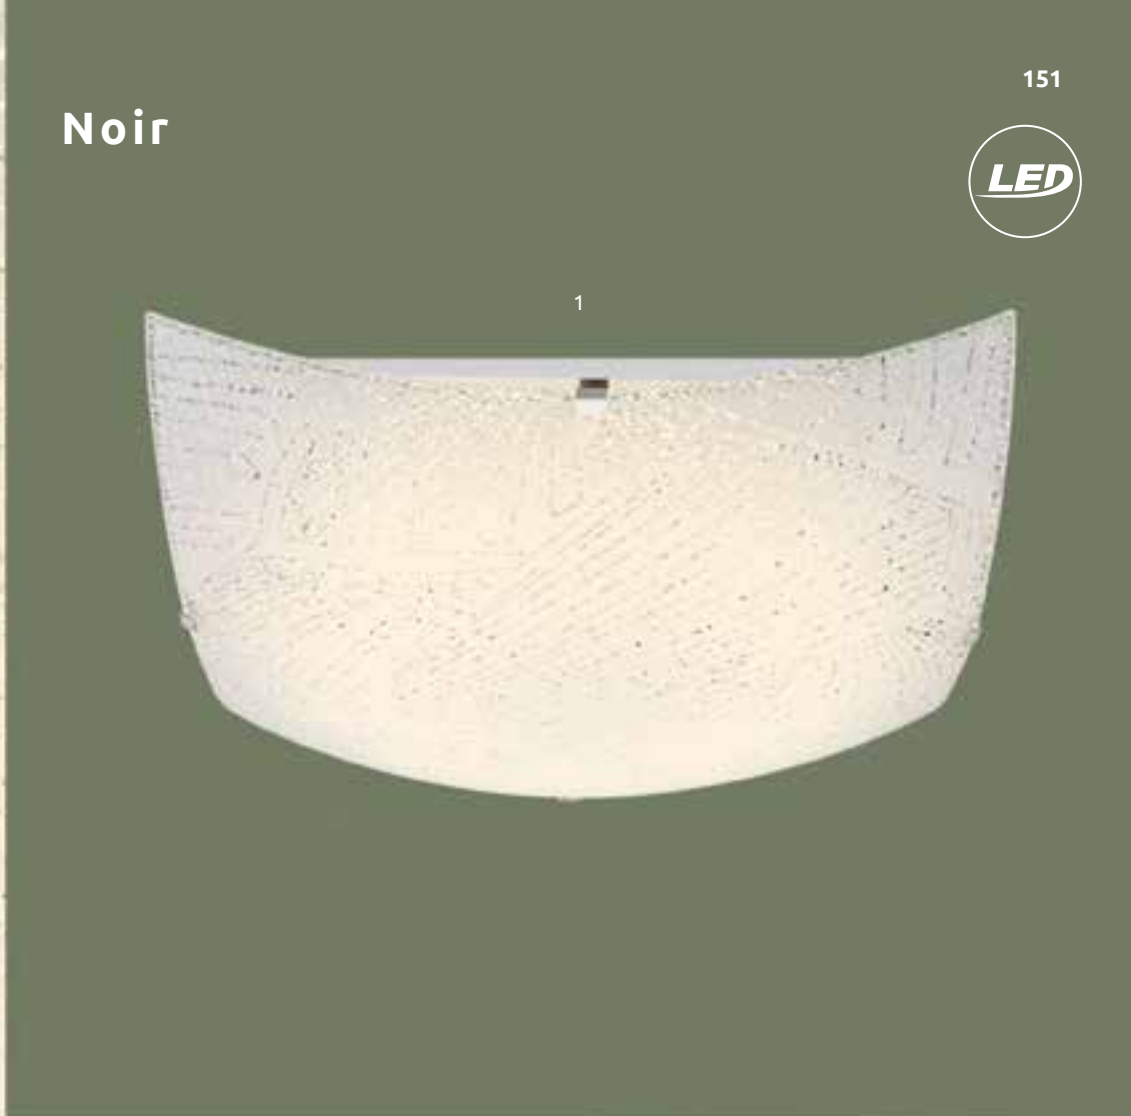

Noir

Palila

1	40484	incl. LED 12W	A	1200lm	900lm	3500K	VPE: 10	↔ 30cm x 30cm	↕ 8,5cm	nickel matt, metal white, glass	
2	40422	incl. LED 12W	A+	1237lm	967lm	3100K	VPE: 10	Ø30cm	↕ 9cm	metal white, chrome, glass