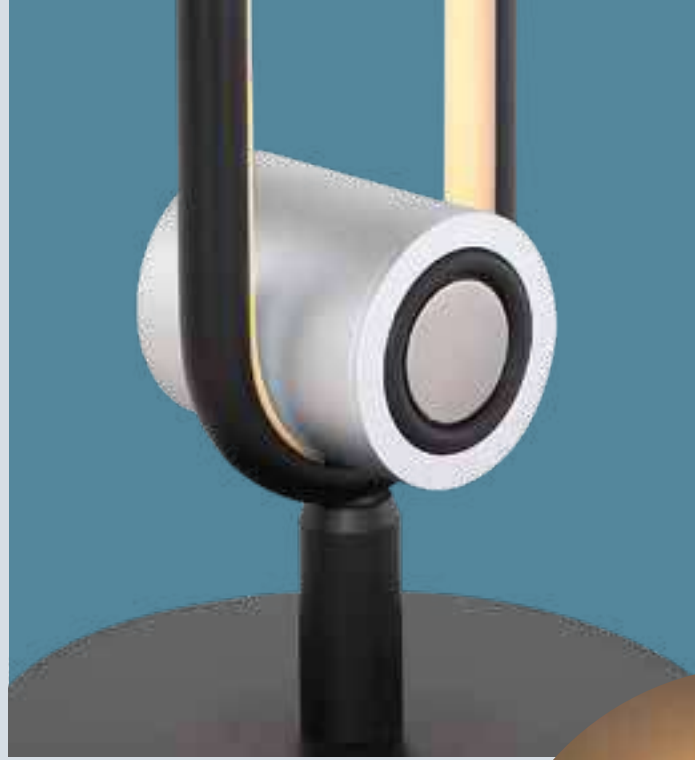

Toppole

1	58007SL	incl. LED 20W speaker: 5W	A	1700lm	930lm	3000K	VPE: 4	Ø20cm ↓125cm
2	58007TL	incl. LED 12W speaker: 5W	A	1020lm	550lm	3000K	VPE: 4	Ø15cm ↓50cm

metal black, aluminium black matt, plastic opal, nickel matt