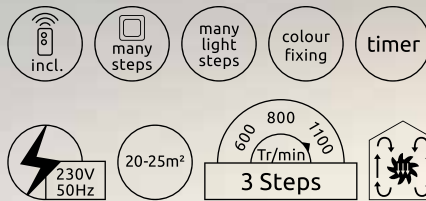

## Rosario

1	<b>03619</b>	incl. LED 48W	A+	3840lm	2600lm	3000 4500 6000K	VPE: 1	Ø77cm	↕25,5cm	blades: plastic white	body: metal white, plastic opal, sparkle decor
2	<b>03618</b>	incl. LED 24W	A+	1920lm	1400lm	3000 4500 6000K	VPE: 1	Ø60cm	↕23cm	blades: plastic white	body: metal white, plastic opal, sparkle decor
3	<b>03621</b>	incl. LED 24W	A+	1920lm	1400lm	3000K	VPE: 1	Ø55cm	↕24cm		metal black/gold, acrylic opal, plastic black, textile