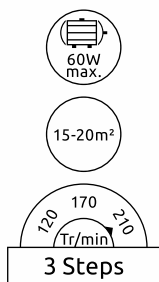

## Ramona

1	03610	incl. LED 18W	A	1800lm	990lm	4000K	VPE: 1	Ø107cm	↕45cm	blades: ABS coffee dark	body: metal coffee dark, acrylic coffee dark, acrylic opal
2	03600	incl. LED 18W	A	1800lm	990lm	4000K	VPE: 1	Ø115cm	↕45cm	blades: ABS white	body: metal white, acrylic opal