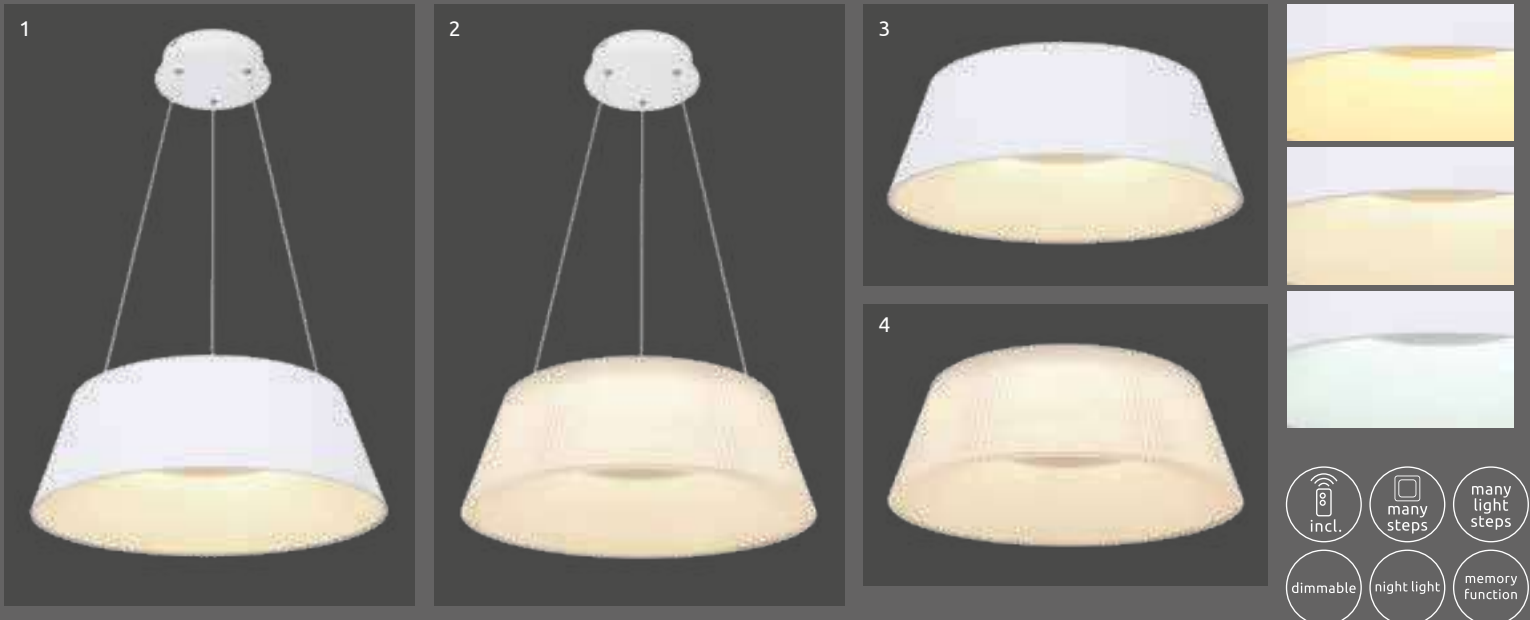

Crotone

1	48801WH-45	incl. LED 45W	A+	360-4080lm	260-1900lm	3000-6000K 3000|4000|6000K	VPE: 1	Ø46cm ▾120cm	metal white, plastic white, acrylic
2	48801CH-45	incl. LED 45W	A+	360-4080lm	260-1900lm	3000-6000K 3000|4000|6000K	VPE: 1	Ø46cm ▾120cm	metal white, plastic, K5 crystals, acrylic
3	48801W-45	incl. LED 45W	A+	360-4080lm	260-1900lm	3000-6000K 3000|4000|6000K	VPE: 1	Ø46cm ▾17cm	metal white, plastic white, acrylic
4	48801C-45	incl. LED 45W	A+	360-4080lm	260-1900lm	3000-6000K 3000|4000|6000K	VPE: 1	Ø46cm ▾17cm	metal white, plastic, K5 crystals, acrylic