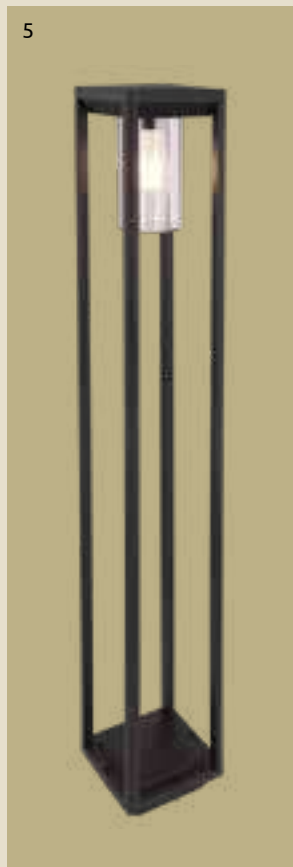

1

2

3

4

5

Candela

1	3135W	excl. 1x E27 15W	VPE: 6	↔ 15cm ↓ 27cm ↪ 16,5cm
2	3135S1	excl. 1x E27 15W	VPE: 6	↔ 15cm x 15cm ↓ 35cm
3	3135S2	excl. 1x E27 15W	VPE: 6	↔ 15cm x 15cm ↓ 50cm
4	3135S3	excl. 1x E27 15W	VPE: 4	↔ 15cm x 15cm ↓ 80cm
5	3135S4	excl. 1x E27 15W	VPE: 4	↔ 15cm x 15cm ↓ 100cm

aluminium die cast, black matt, plastic clear