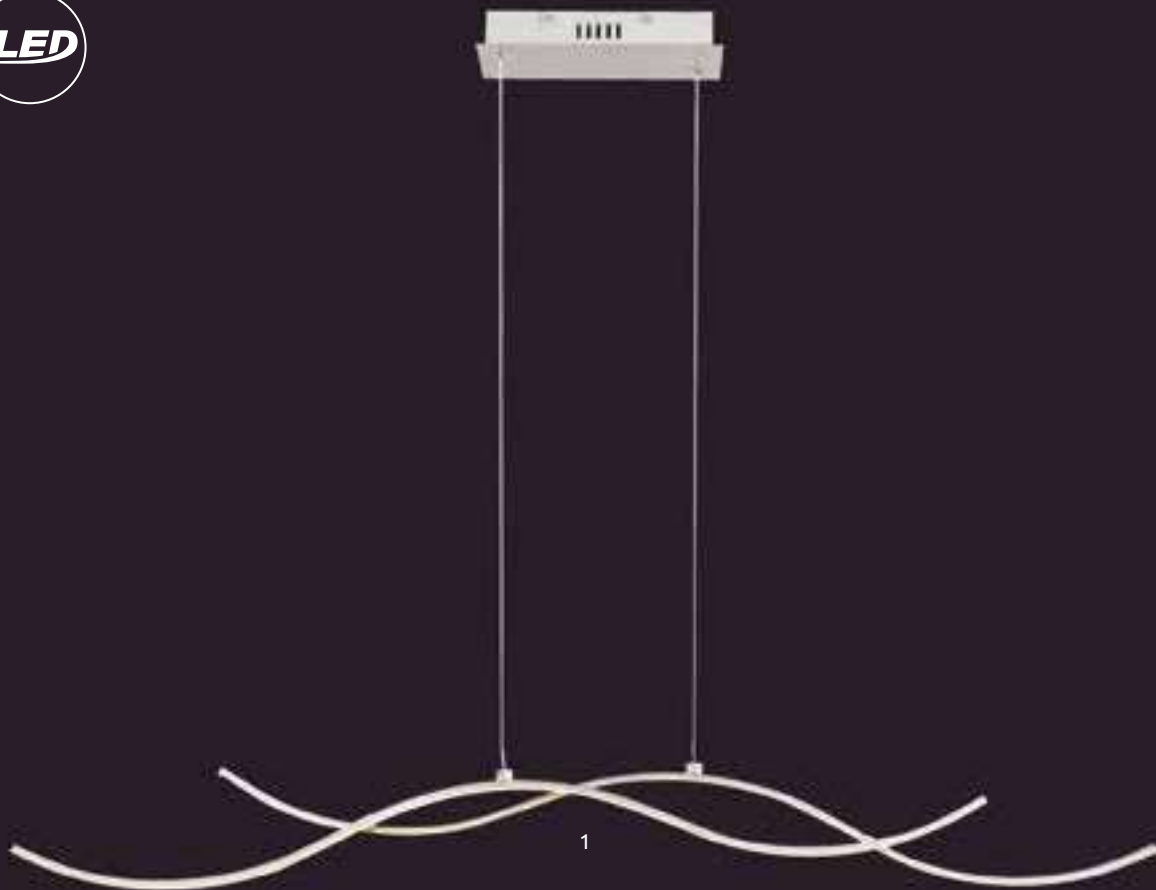

Jorne

1	67004-30H	incl. LED 30W	A	2550lm	2100lm	3000K	VPE: 6 ↔108cm x 9cm ↴120cm
2	67004-24S	incl. LED 24W	A	2040lm	1680lm	3000K	VPE: 6 Ø23cm ↕150cm
3	67004-12	incl. LED 12W	A	1300lm	1000lm	3000K	VPE: 6 Ø51cm ↴8cm
4	67004-15	incl. LED 15W	A	1350lm	1050lm	3000K	VPE: 4 ↔47,5cm x 47,5cm ↴8cm

nickel matt, K5 crystals, plastic, crystal effect