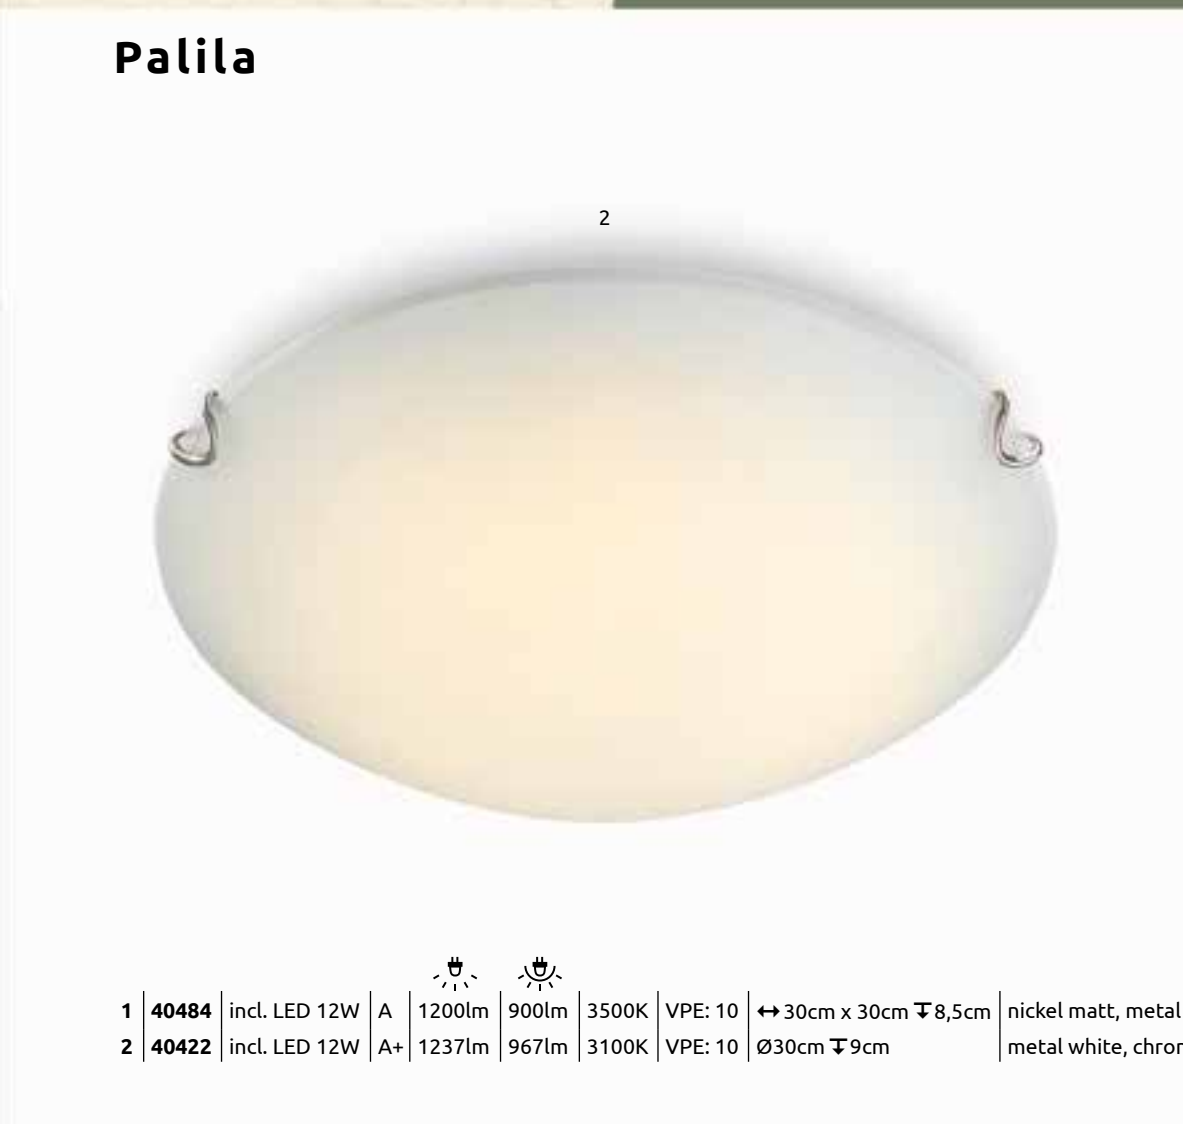

Palila

1	40484	incl. LED 12W	A	1200lm	900lm	3500K	VPE: 10	↔ 30cm x 30cm	↕ 8,5cm	nickel matt, metal white, glass	
2	40422	incl. LED 12W	A+	1237lm	967lm	3100K	VPE: 10	Ø30cm	↕ 9cm	metal white, chrome, glass