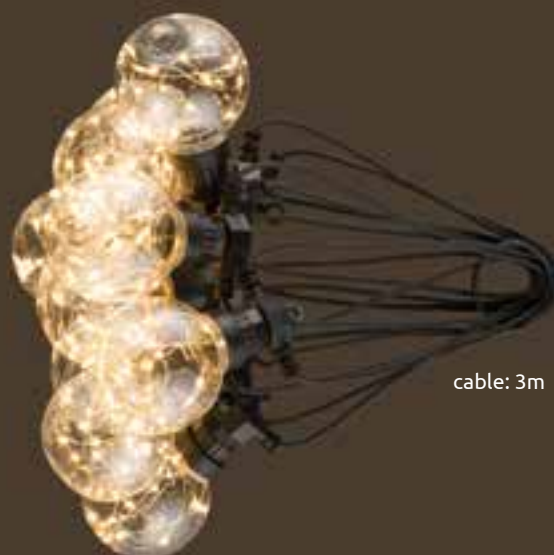

Almaga

34090N | incl. 10x LED 0,42W | A | 10x 22,5lm | 10x 22lm | 2700K | VPE: 6 | ↔ max. 750cm | plastic

cable: 3m

Nirvana

3407 | incl. 10x LED 0,48W | A | 2x green 6lm | 2x blue 3lm | 3x yellow 3lm | 3x red 3lm | VPE: 6 | ↔ max. 750cm | plastic

cable: 3m

Nirvana

3408 | incl. 25x LED 0,07W | A | multicolour 57lm | VPE: 20 | ↔ max. 980cm | plastic

cable: 5m