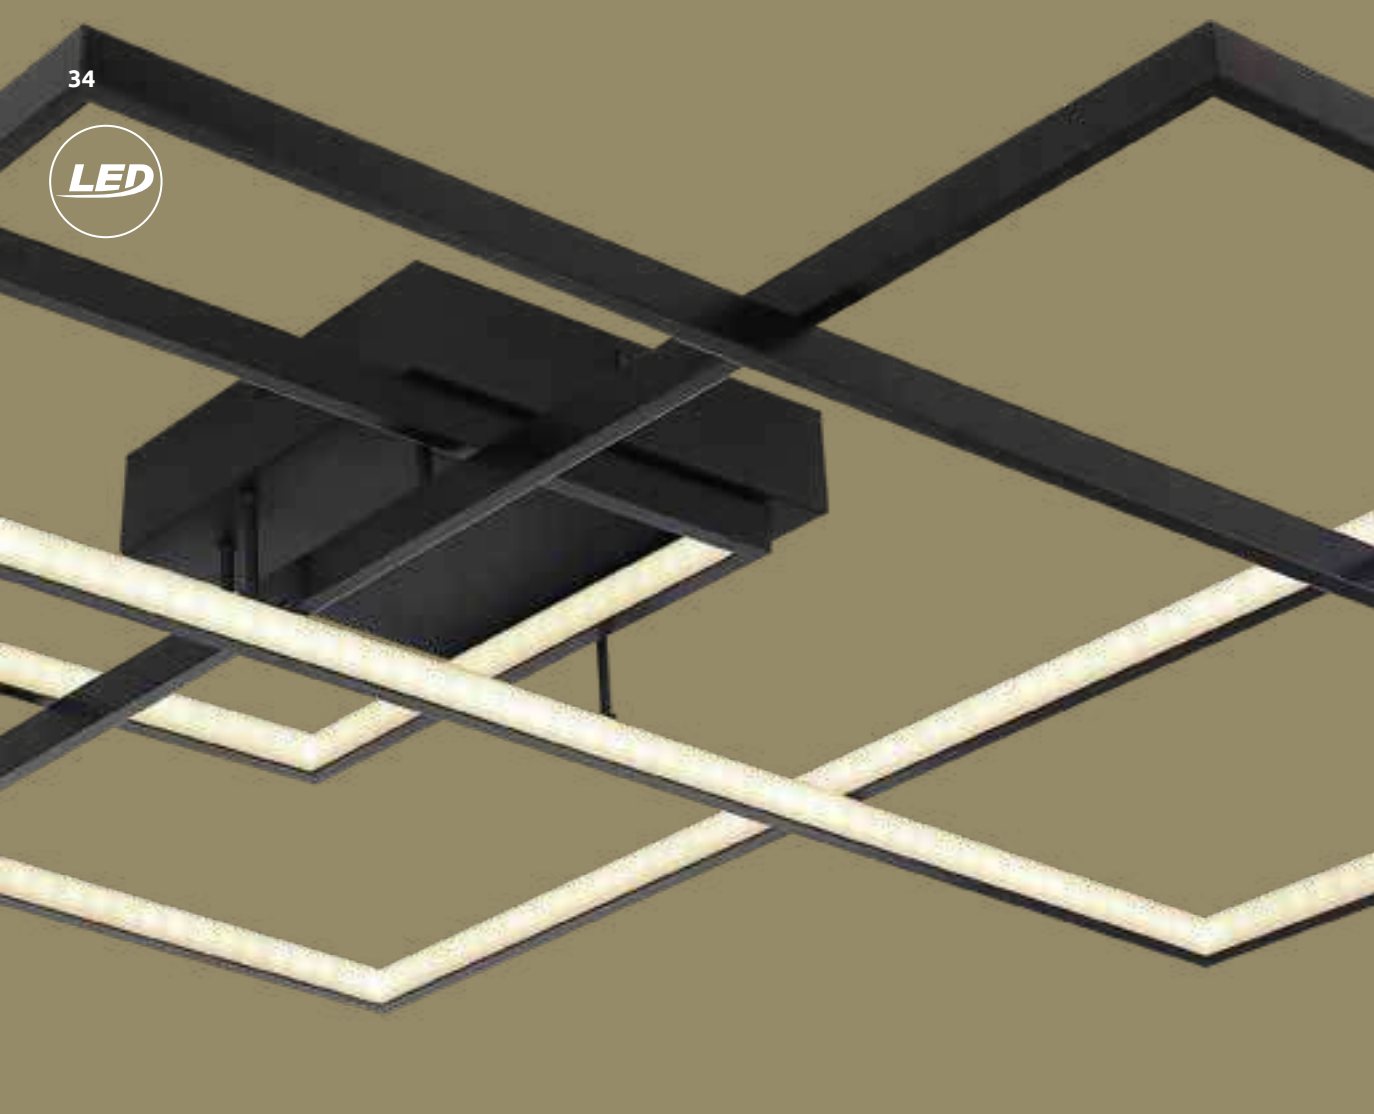

- incl.
- colour fixing
- dimmable
- 3 light steps
- many steps
- many light steps
- night light
- memory function

Gabriel

1	67227-100B	incl. LED 100W	A	150-10000lm	70-2100lm	3000-6000K 3000|4000|6000K	VPE: 1	↔ 117cm x 80cm ↓ 11cm	metal black, aluminium black, plastic opal
2	67227-100W	incl. LED 100W	A	200-10000lm	140-3800lm	3000-6000K 3000|4000|6000K	VPE: 1	↔ 117cm x 80cm ↓ 11cm	metal white, aluminium white, plastic opal