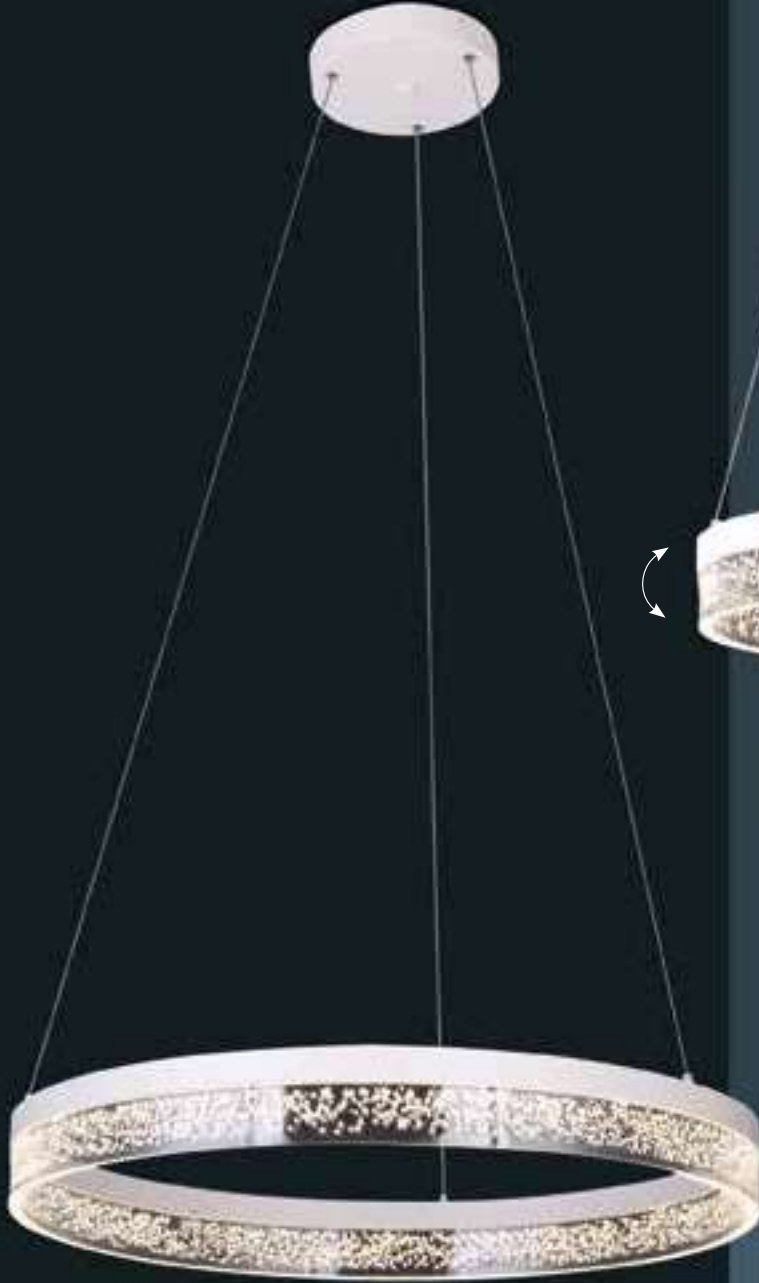

2

1

3

Smitty

1	68225-60	incl. LED 60W	A	6000lm	4100lm	4000K	VPE: 4	Ø60cm	↕120cm	
2	68225-36	incl. LED 36W	A+	3600lm	2600lm	4000K	VPE: 4	Ø60cm	↕120cm	
3	68225-24	incl. LED 24W	A+	2400lm	1800lm	4000K	VPE: 4	↔40cm x	43,5cm	↕10,5cm

metal white, acrylic with bubbles