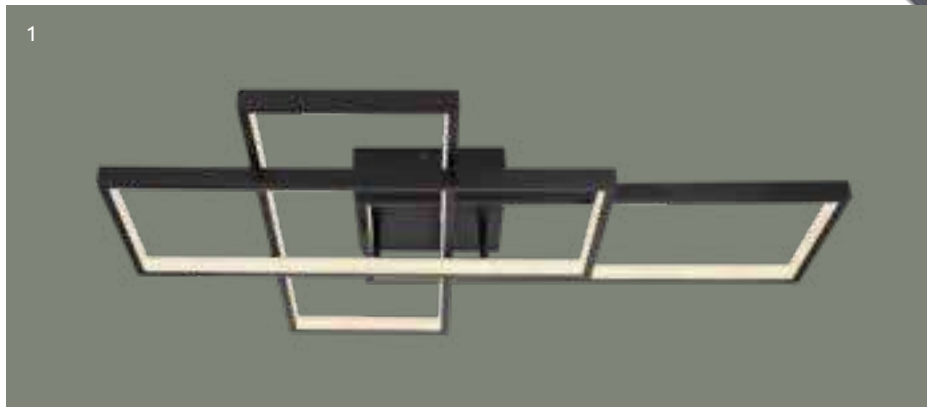

incl. Kelvin range 3000-6000K
dimmable
night light
memory function

APP control
Easy Smartphone and Voice Control

Gabriel

1	67227-40BSH	incl. LED 40W	A	200-4000lm	150-1200lm	3000-6000K	VPE: 4	↔ 75cm x 50cm	↕ 10cm	metal black, aluminium black, plastic opal
2	67227-40WSH	incl. LED 40W	A	350-4000lm	200-2000lm	3000-6000K	VPE: 4	↔ 75cm x 50cm	↕ 10cm	metal white, aluminium white, plastic opal