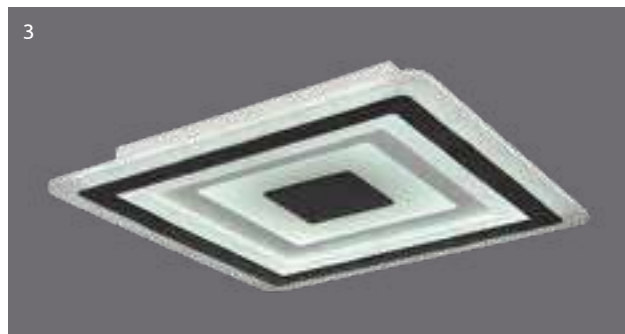

Kelvin range
3000-6500K
incl. dimmable
night light
memory function

APP
control
Easy Smartphone
and Voice Control

compatible with
Alexa

compatible with
Google Assistant

Bibiana

1	48010-24SH	incl. LED 23W incl. RGB LED 6W	A	180-1800lm	110-1100lm	3000-6500K	VPE: 5	↔ 29,5cm x 29,5cm ↓ 6cm
2	48010-36SH	incl. LED 34W incl. RGB LED 7W	A	270-2700lm	170-1700lm	3000-6500K	VPE: 5	↔ 39,5cm x 39,5cm ↓ 6cm
3	48010-50SH	incl. LED 50W incl. RGB LED 12W	A	400-4000lm	250-2500lm	3000-6500K	VPE: 5	↔ 49,5cm x 49,5cm ↓ 6cm

metal white, acrylic opal, synthetic leather black