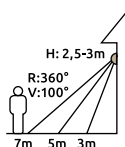

41606-18S

incl. LED 18W

A

1900lm

1600lm

3000K

VPE: 10

↔ 22,7cm x 22,7cm

↕ 3,5cm

plastic

not dimmable

sensor

sensor
incl.