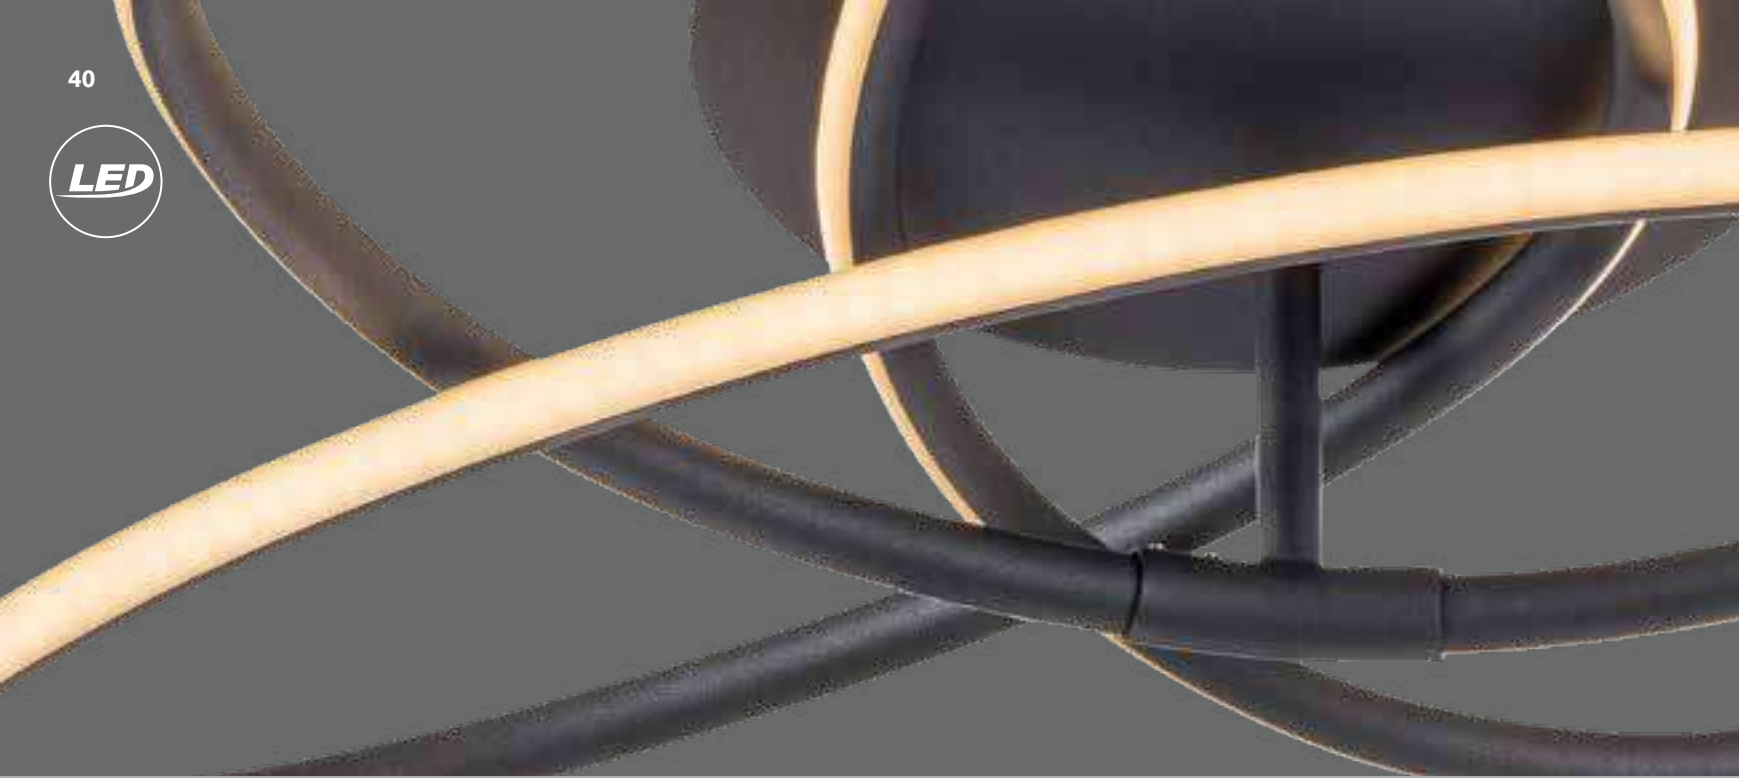

Panda

1	67201S-30	incl. LED 30W	A	2450lm	1370lm	3000K	VPE: 2	Ø60cm	↓12,7cm	metal black matt, aluminium black matt, plastic opal
2	67201W-30	incl. LED 30W	A	2450lm	1370lm	3000K	VPE: 2	Ø60cm	↓12,7cm	metal white matt, aluminium white matt, plastic opal
3	67201S-60	incl. LED 60W	A	580-5760lm	400-3330lm	3000-6000K	VPE: 2	Ø80cm	↓13,5cm	metal black matt, aluminium black matt, plastic opal
4	67201W-60	incl. LED 60W	A	580-5760lm	400-3330lm	3000-6000K	VPE: 2	Ø80cm	↓13,5cm	metal white matt, aluminium white matt, plastic opal
5	67201SH-30	incl. LED 30W	A	2450lm	1370lm	3000K	VPE: 2	Ø60cm	↓120cm	metal black matt, aluminium black matt, plastic opal
6	67201WH-30	incl. LED 30W	A	2450lm	1370lm	3000K	VPE: 2	Ø60cm	↓120cm	metal white matt, aluminium white matt, plastic opal