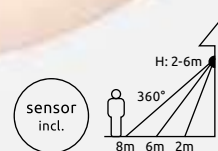

sparkle decor

30x

mixed display

sparkle decor

56x

1	41003-20	incl. LED 20W	A	1600lm	1400lm	3000K	VPE: 10	Ø29cm	↕6,5cm	metal white, plastic
2	41003-42	incl. LED 42W	A	4400lm	3000lm	3000K	VPE: 6	Ø48cm	↕6,5cm	metal white, plastic
3	41727-60	incl. LED 12W	A	1020lm	800lm	3000K	VPE: 60	Ø26cm	↕8cm	metal white, acrylic
								Display: ↔86cm x 56cm	↕118cm	
4	41727-112	incl. LED 12W	A	1020lm	800lm	3000K	VPE: 112	Ø26cm	↕8cm	metal white, acrylic
								Display: ↔114cm x 74cm	↕120cm	