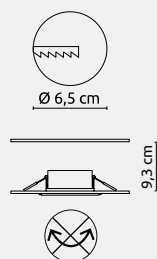

Down Lights

1	2	3
12101-3LED	12100-3LED	12110-3L
3 set	3 set	3 set
incl. 3x GU10 LED 3W	incl. 3x GU10 LED 3W	incl. 3x GU10 LED 3W
incl. LED 10706	incl. LED 10706	incl. LED 10706
A+	A+	A+
3x 250lm	3x 250lm	3x 250lm
3x 250lm	3x 250lm	3x 250lm
3000K	3000K	3000K
VPE: 8	VPE: 8	VPE: 8
Ø8,2cm ∇3,3cm	Ø8,2cm ∇3,3cm	Ø9cm ∇2,7cm
metal, chrome	metal, nickel matt	metal, nickel matt
not dimmable	not dimmable	not dimmable