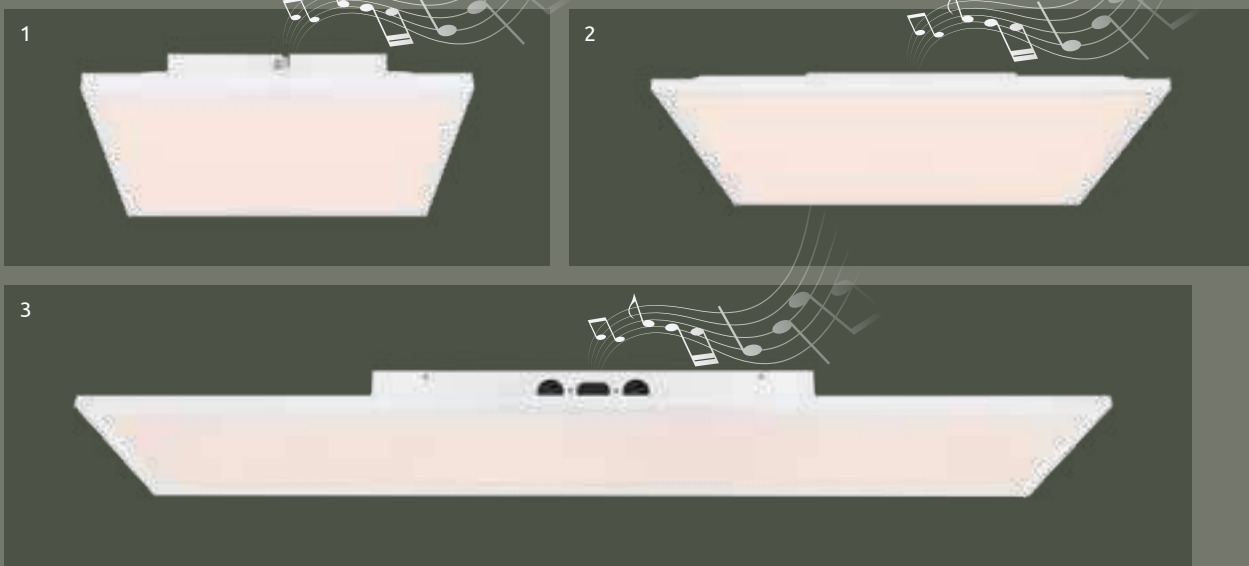

# Connor

1	41386-16L	incl. LED 16W speaker: 3W	A+	1280lm	1040lm	3000 4500 6000K	VPE: 5	Ø40cm	↕6,5cm
2	41386-24L	incl. LED 24W speaker: 3W	A+	1980lm	1400lm	3000 4500 6000K	VPE: 5	Ø50cm	↕6,5cm

metal white, chrome, acrylic opal, sparkle decor