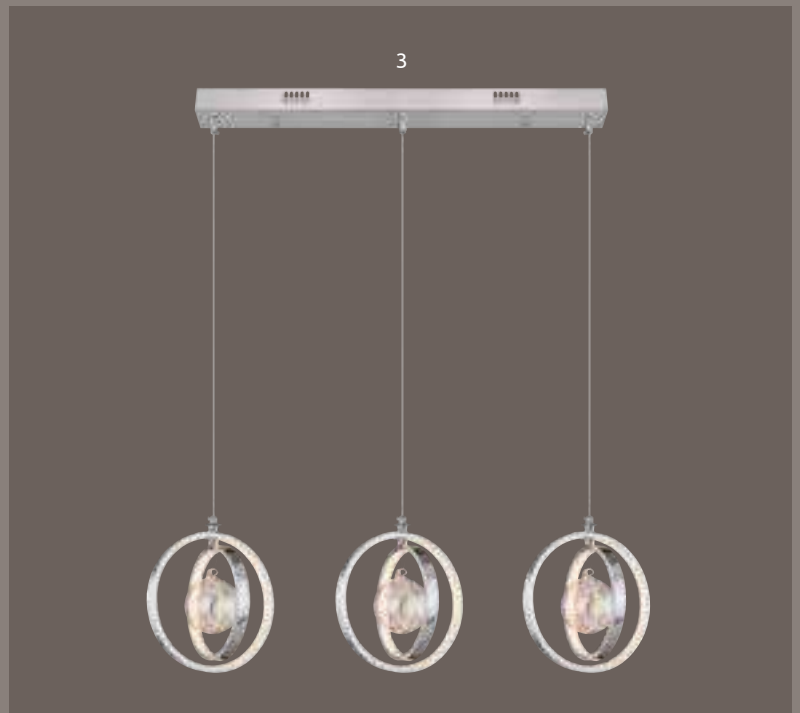

450

Kizzy

1	15606-20	incl. LED 20W	A	1600lm	1000lm	3000K	VPE: 1	Ø20cm	↕ 120cm	
2	15606-36	incl. LED 36W	A	2880lm	1800lm	3000K	VPE: 1	Ø40cm	↕ 120cm	
3	15606-60	incl. LED 60W	A	4800lm	3000lm	3000K	VPE: 1	↔ 80cm x 20cm	↕ 120cm	

chrome, glass, acrylic