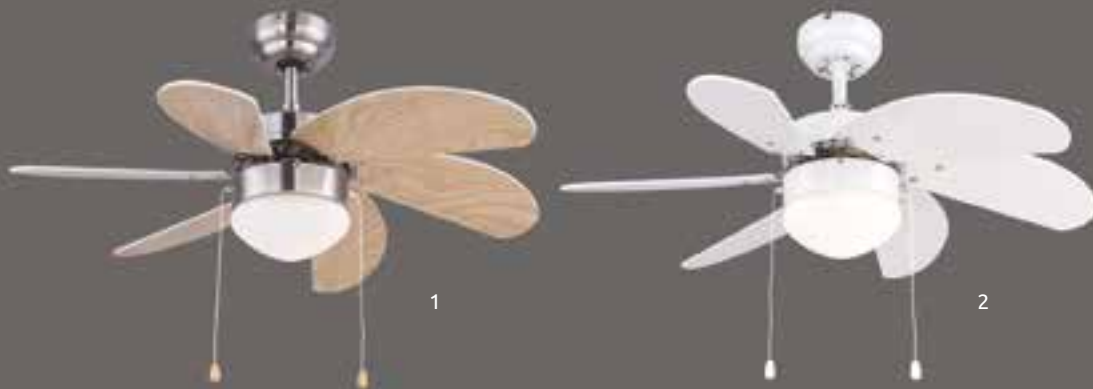

## Champion

0309CSW | excl. 1x E27 60W | VPE: 1 | Ø106,5cm ▾41,5cm | blades: MDF black, MDF white | body: chrome, brass, glass opal