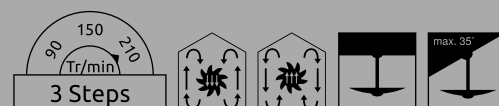

## Champion

0309 | excl. 1x E27 60W | VPE: 1 | Ø107cm ▾41,5cm | blades: MDF oak, MDF oak with cane | body: brass antique, glass opal