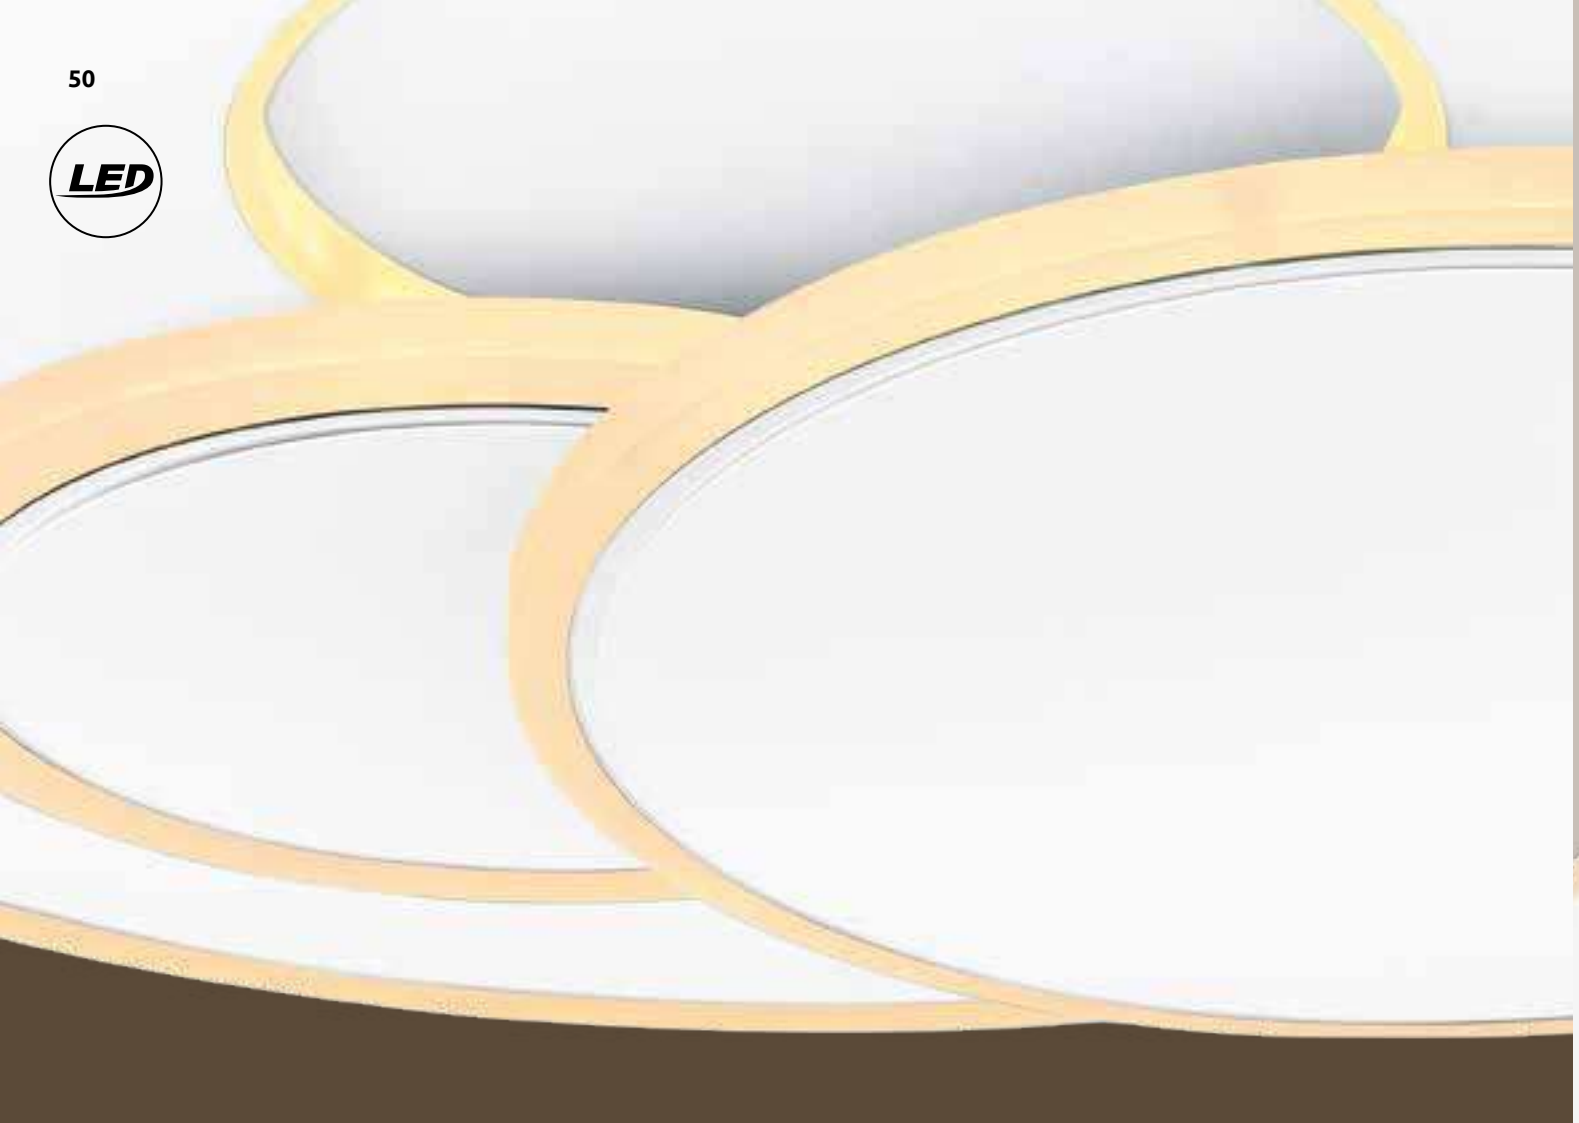

1

2

Tarabina

1	48279-80	incl. LED 80W	A	650-6600lm	400-4400lm	3000-6000K	VPE: 1	Ø80cm	↕ 8cm
2	48279-48	incl. LED 48W	A	400-4100lm	250-2600lm	3000-6000K	VPE: 1	Ø50cm	↕ 7cm

metal white, acrylic opal