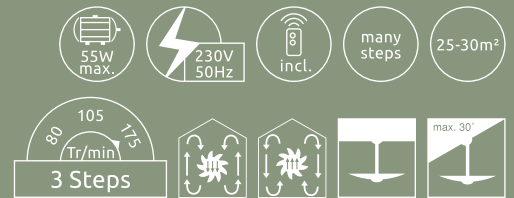

Primo

0305 | excl. 2x E14 40W | VPE: 1 | Ø132cm ▾46cm | blades: ABS silver | body: metal silver, glass opal