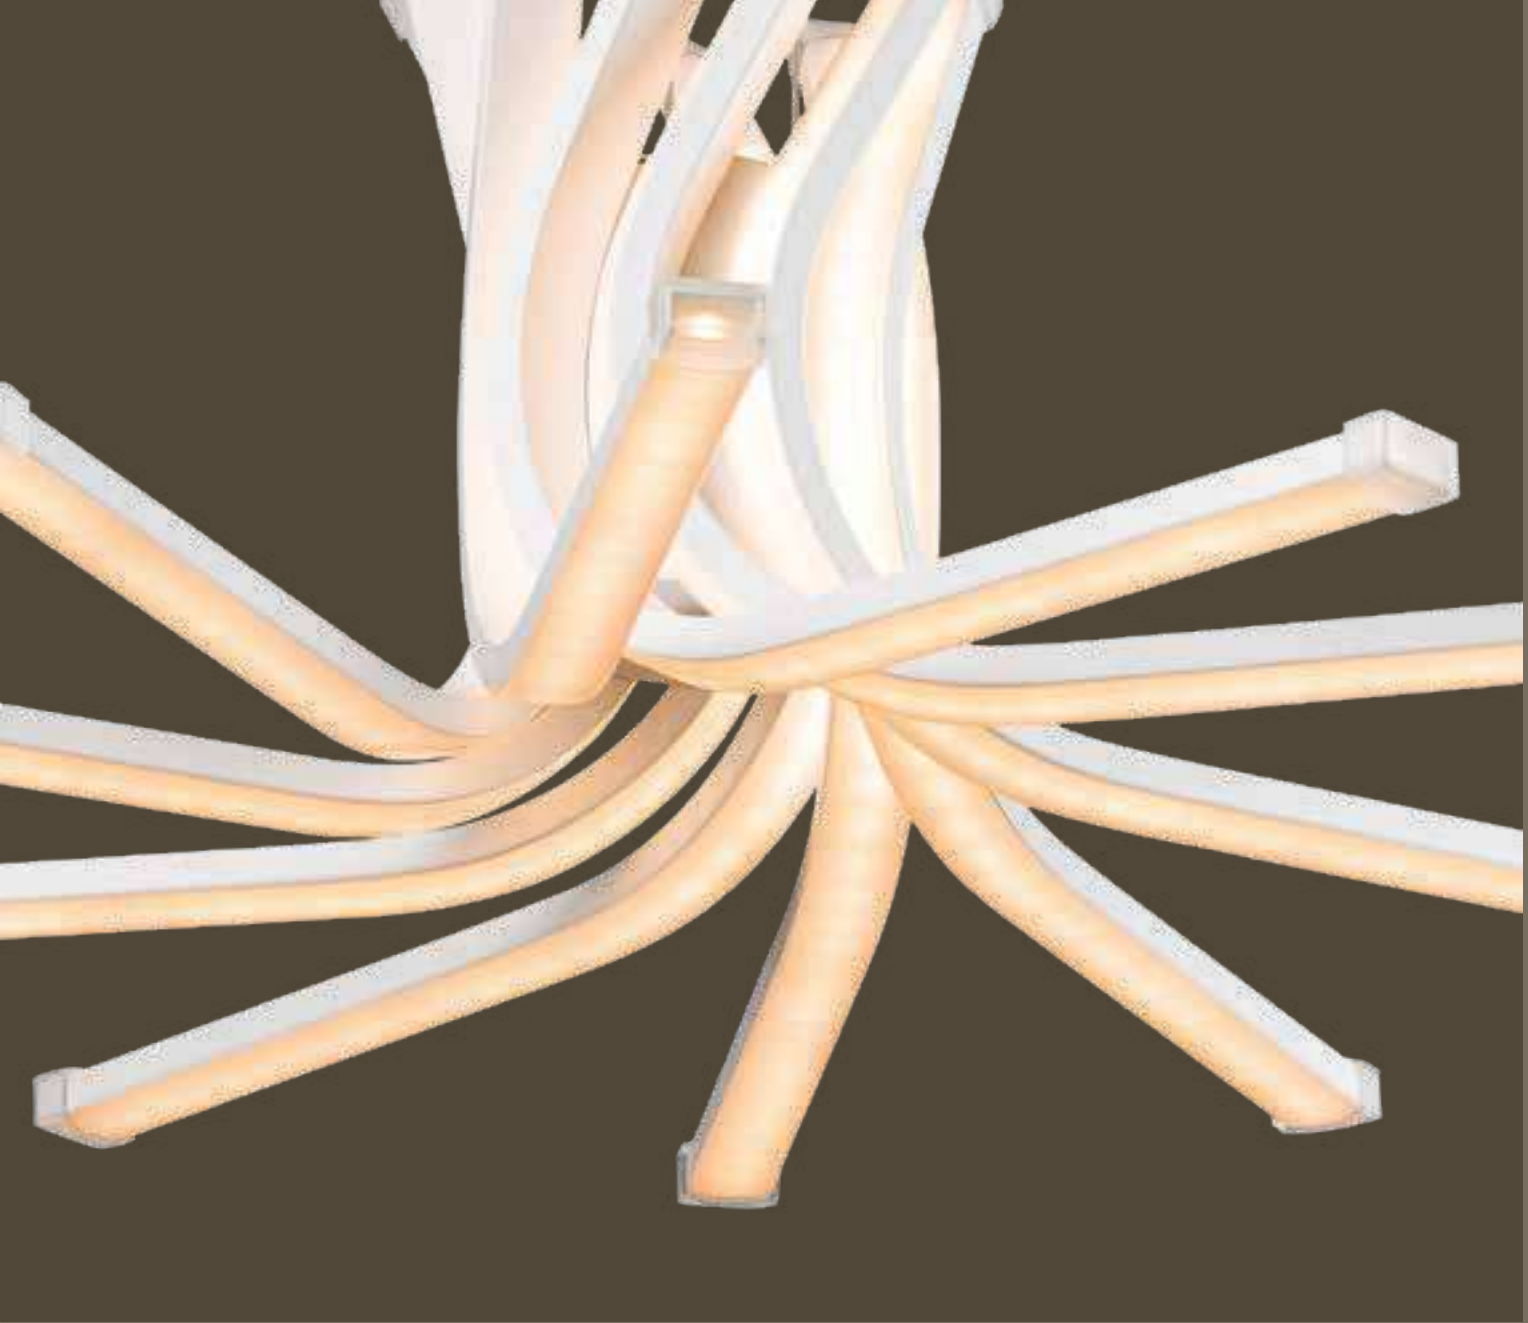

Lincoln

1	67123-32	incl. LED 32W	A	2560lm	1148lm	3000K	VPE: 2	Ø49cm	↕21cm
2	67123-40H	incl. LED 40W	A	3200lm	1430lm	3000K	VPE: 2	Ø49cm	↕123cm

metal white, acrylic opal