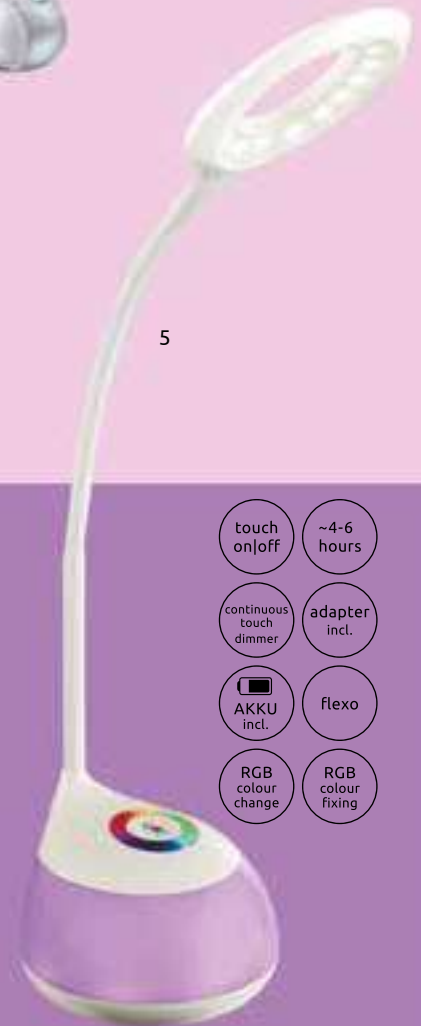

5

- touch on|off
- ~4-6 hours
- continuous touch dimmer
- adapter incl.
- AKKU incl.
- flexo
- RGB colour change
- RGB colour fixing