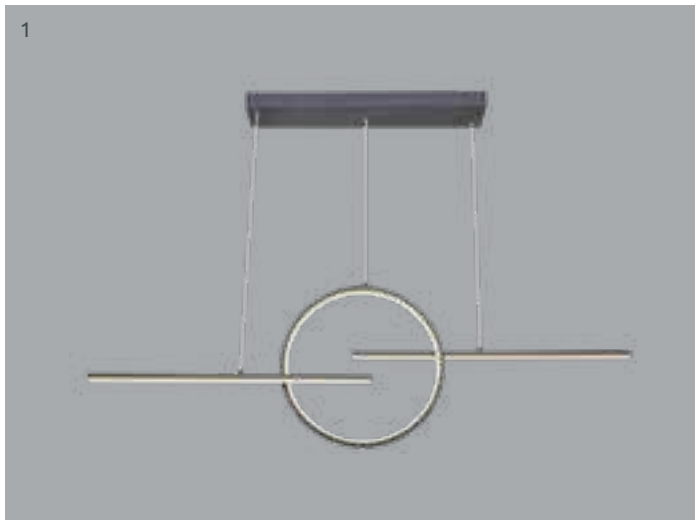

Barral

1	67121-50G	incl. LED 50W	A	300-4000lm	100-1300lm	3000-6000K 3000|4000|6000K	VPE: 4	↔ 124cm x 10,5cm ↕ 150cm	metal graphite, aluminium graphite, plastic
2	67121-50W	incl. LED 50W	A	400-5000lm	200-2300lm	3000-6000K 3000|4000|6000K	VPE: 4	↔ 124cm x 10,5cm ↕ 150cm	metal white, aluminium white, plastic