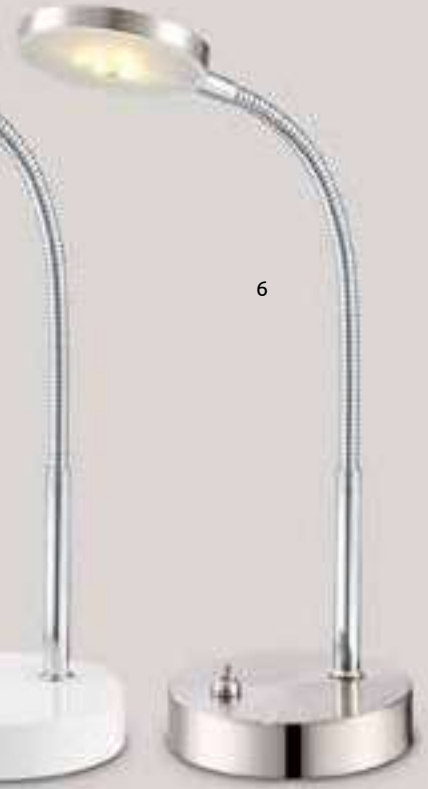

6

1	24103W	incl. LED 6W	A+	550lm	450lm	3000K	VPE: 6	↔ max. 30cm	↓ max. 51cm	chrome, aluminium, plastic white
2	24103K	incl. LED 6W	A+	550lm	450lm	3000K	VPE: 6	↔ max. 30cm	↓ max. 47cm	chrome, aluminium, plastic white
3	24103	incl. LED 6W	A+	550lm	450lm	3000K	VPE: 6	↔ max. 27cm	↓ max. 42cm	chrome, aluminium, plastic white
4	24124	incl. LED 5W	A+	400lm	350lm	3000K	VPE: 8	↔ max. 20cm	↓ max. 30cm	metal black, chrome, acrylic
5	24123	incl. LED 5W	A+	400lm	350lm	3000K	VPE: 8	↔ max. 20cm	↓ max. 30cm	metal white, chrome, acrylic
6	24122	incl. LED 5W	A+	400lm	350lm	3000K	VPE: 8	↔ max. 20cm	↓ max. 30cm	nickel matt, chrome, acrylic