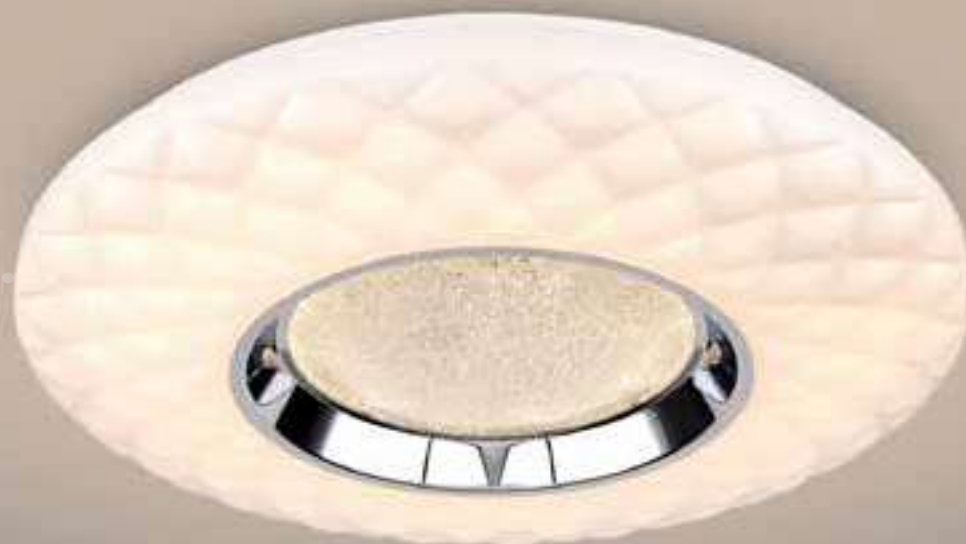

SMART LIGHT

(IT)

APP control

Easy Smartphone
and Voice Control

- ✓ App gratuita
- ✓ Comando della temperatura colore della luce
- ✓ Dimmerabile
- ✓ Variazione tonalità di luce illimitata (in funzione del modello)
- ✓ Comando vocale
- ✓ Regolazione intensità luminosa in base all'ora del giorno
- ✓ Timer
- ✓ Risparmio elettrico in funzione all'automazione utilizzata
- ✓ Connettività senza limiti

(ES)

APP control

Control fácil via smart-
phone y por voz

- ✓ aplicación gratuita
- ✓ regulación de la temperatura de la luz
- ✓ dimable
- ✓ colores de luz ilimitados (según el modelo)
- ✓ control por voz
- ✓ intensidad de luz configurable según la hora del día
- ✓ temporizador para encender o apagar las luces según sus necesidades
- ✓ ahorro de energía debido al control automático
- ✓ conectividad ilimitada

(RU)

Управление через приложение

Простое управление с
помощью смартфона и голоса

- ✓ бесплатное приложение
- ✓ регулировка яркости света
- ✓ затемняемый свет
- ✓ неограниченное количество оттенков света (зависит от модели)
- ✓ голосовое управление
- ✓ настраиваемая яркость света в зависимости от времени суток
- ✓ функция таймера для включения или выключения света в соответствии с вашими требованиями
- ✓ энергосбережение за счет автоматизированного управления
- ✓ возможность неограниченного подключения