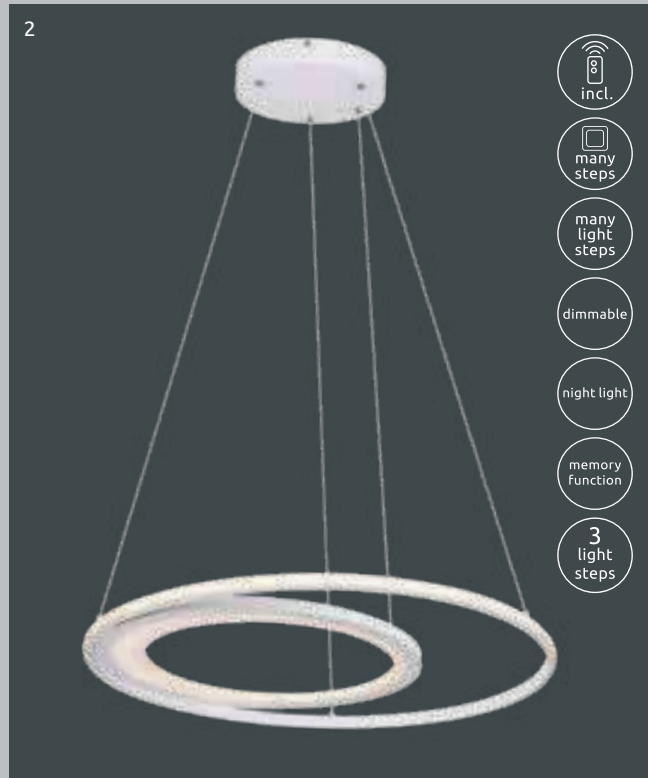

Fenna

1	67120-40	incl. LED 40W	A+	500-4000lm	350-3200lm	3000-6000K 3000|4500|6000K	VPE: 4 ↔ 64,6cm x 46,8cm ↓ 6cm
2	67120-60H	incl. LED 60W	A+	500-6000lm	400-3800lm	3000-6000K 3000|4500|6000K	VPE: 4 Ø58,7cm ↓ 120cm
3	67120-40D	incl. LED 40W	A+	4000lm	3200lm	4000K	VPE: 4 Ø46,8cm ↓ 6,7cm

metal white, acrylic opal, white