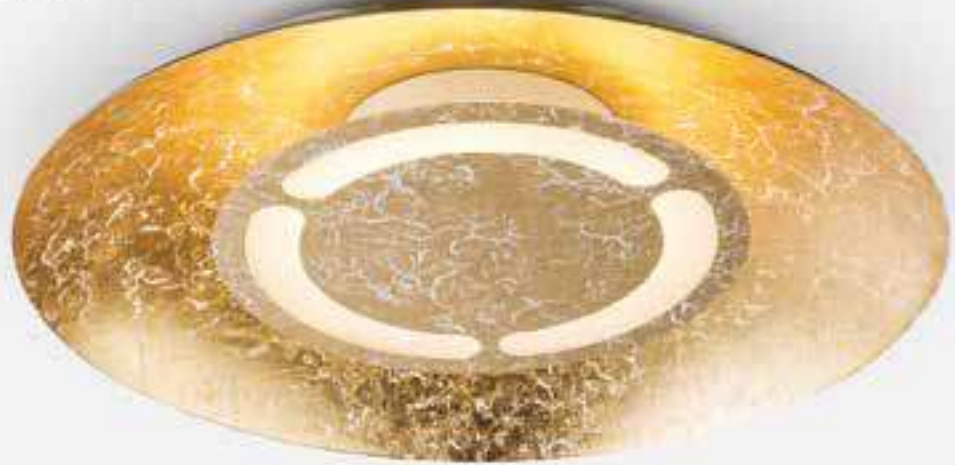

Matteo

1

2

Tabea

3

4

5

1	41901-24	incl. LED 24W	A	2200lm	1600lm	3000K	VPE: 4	Ø50cm	↕8,5cm	metal silver leaf
3	41901-12	incl. LED 12W	A	1200lm	960lm	3000K	VPE: 5	Ø35cm	↕7,5cm	metal silver leaf
2	41900-24	incl. LED 24W	A	2200lm	1200lm	3000K	VPE: 4	Ø50cm	↕8,5cm	metal gold leaf
4	41900-12	incl. LED 12W	A	1200lm	780lm	3000K	VPE: 5	Ø35cm	↕7,5cm	metal gold leaf
5	41900-6	incl. LED 6W	A	600lm	385lm	3000K	VPE: 5	Ø21,5cm	↕5,5cm	metal gold leaf