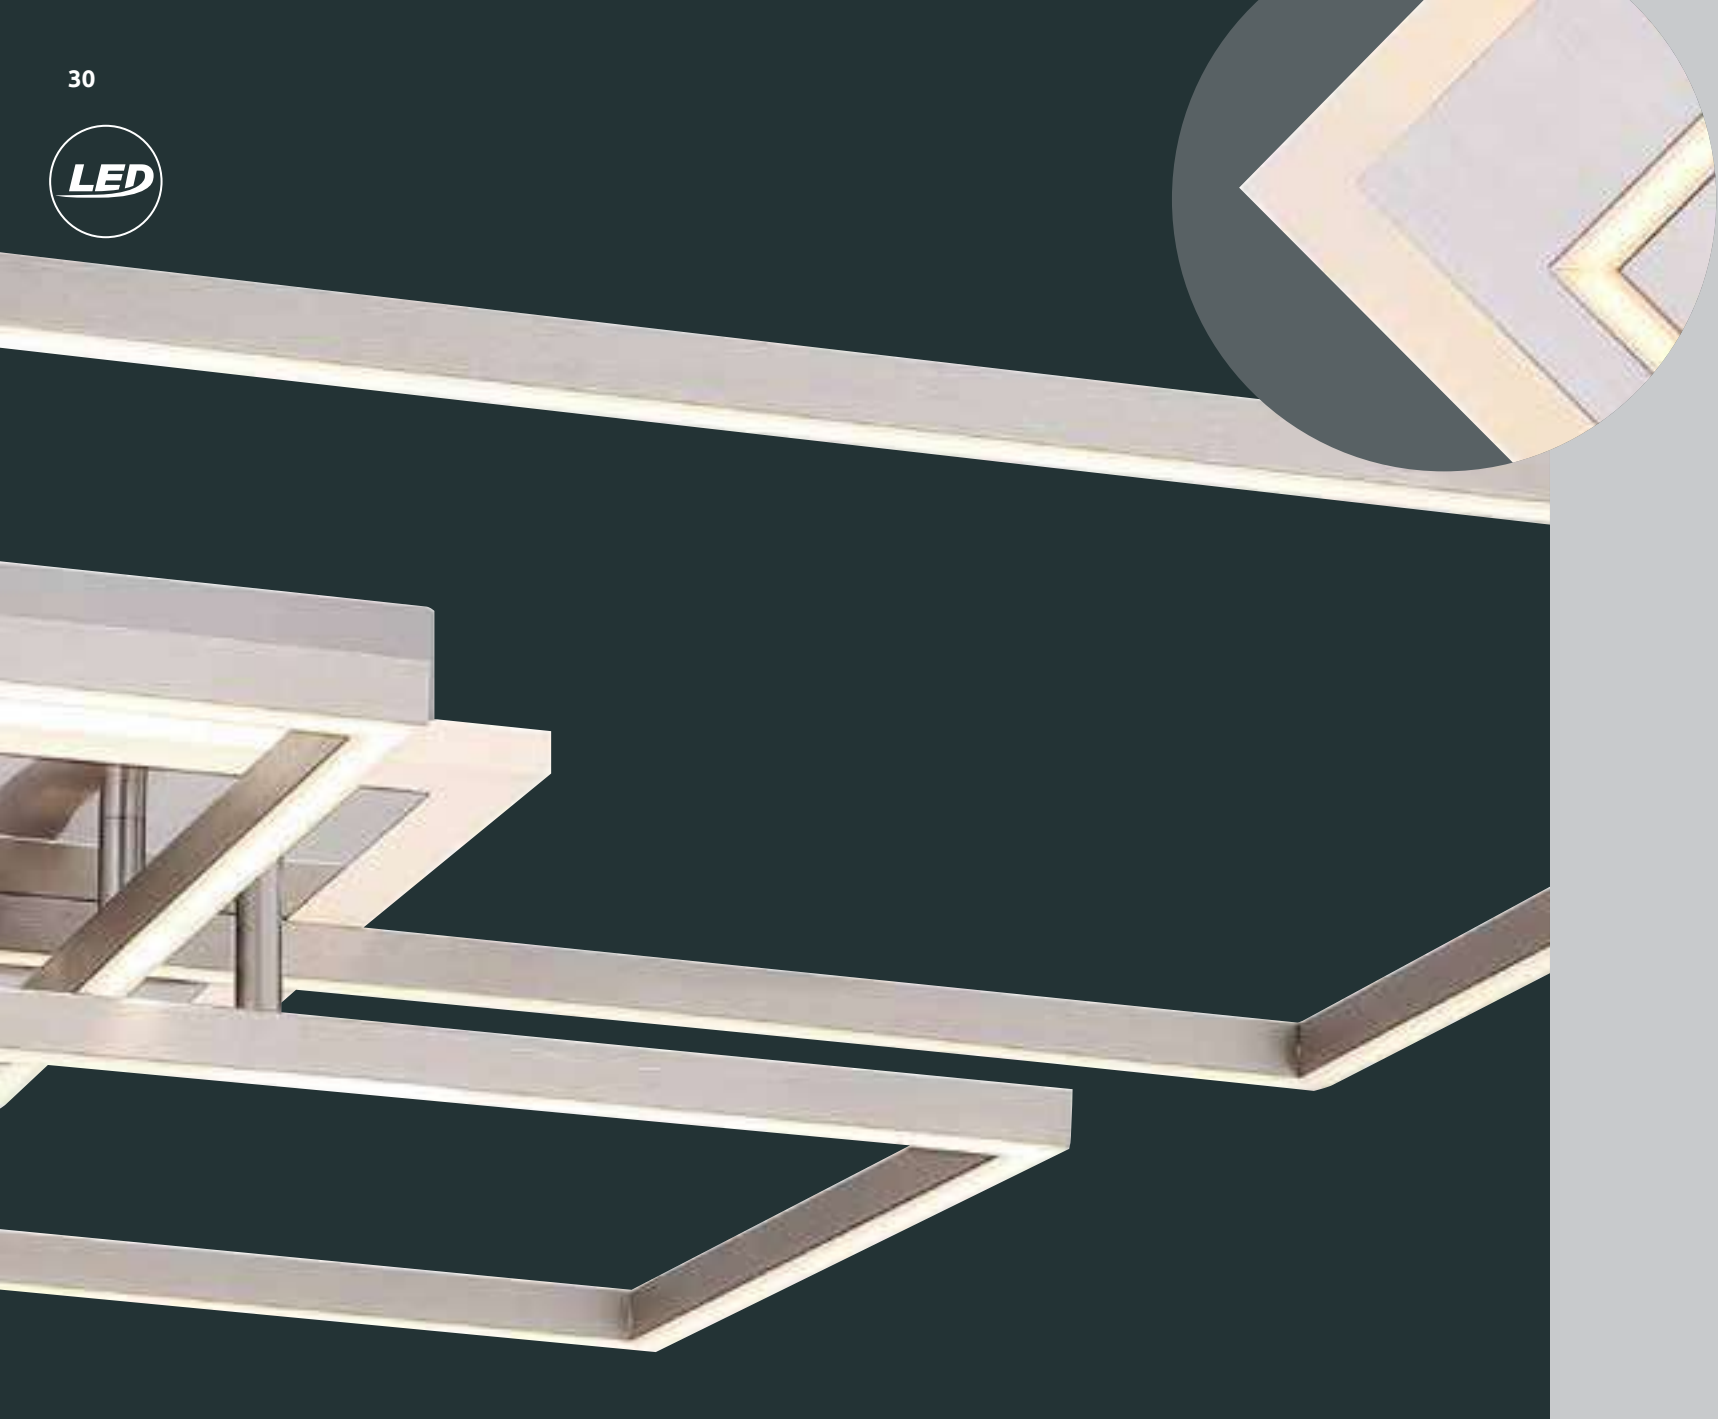

Munni

1	67220-30	incl. LED 30W	A	2300lm	1300lm	3000K	VPE: 4	↔ 46,7cm x 43,5cm	↴ 7,5cm	aluminium, nickel matt, plastic opal, acrylic opal
2	67220-40	incl. LED 40W	A	3600lm	1710-1850lm	3000|4000|6000K	VPE: 4	↔ 63,7cm x 63,6cm	↴ 9,5cm	aluminium, nickel matt, plastic opal, acrylic opal
3	67221-40	incl. LED 40W	A	3300lm	1330-1440lm	3000|4000|6000K	VPE: 4	↔ 71,5cm x 56cm	↴ 11cm	nickel matt, plastic opal, acrylic opal