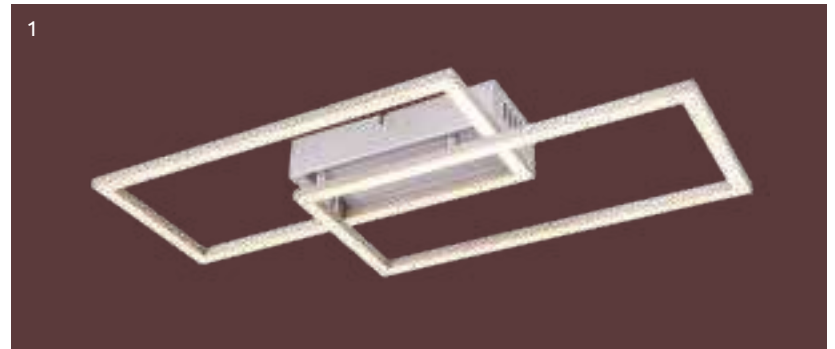

Munni

1	67223-40	incl. LED 40W	A	3570lm	2280lm	3000K	VPE: 6	↔ 52,2cm x 24,2cm	↕ 6,2cm	aluminium, stainless steel, plastic opal
2	67220-40R	incl. LED 40W	A	2780lm	1770lm	3000K	VPE: 3	↔ 71cm x 55cm	↕ 10cm	aluminium, stainless steel, plastic opal, acrylic opal