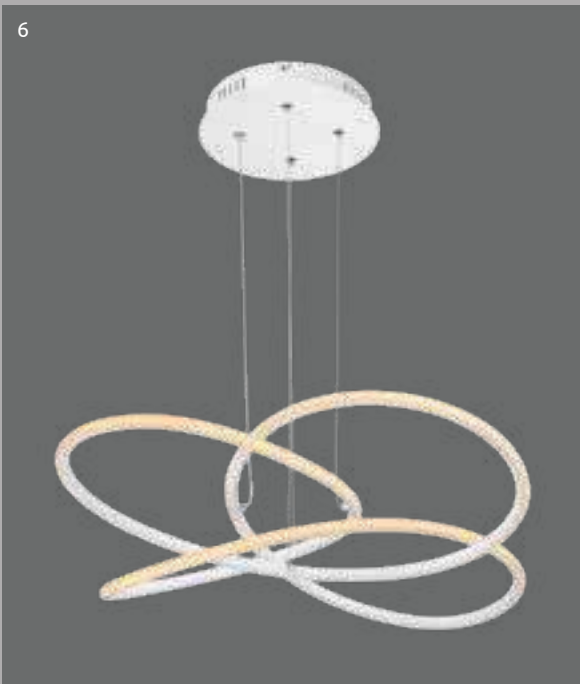

5

6

STEP 1

ON

OFF

STEP 2

OFF

ON

STEP 3

ON

ON

Conna

67845-50

incl. LED 50W

A

5000lm

1700lm

3000K

VPE: 1

↔ 79cm x 35cm

↓ 150cm

metal white matt,
acrylic opal