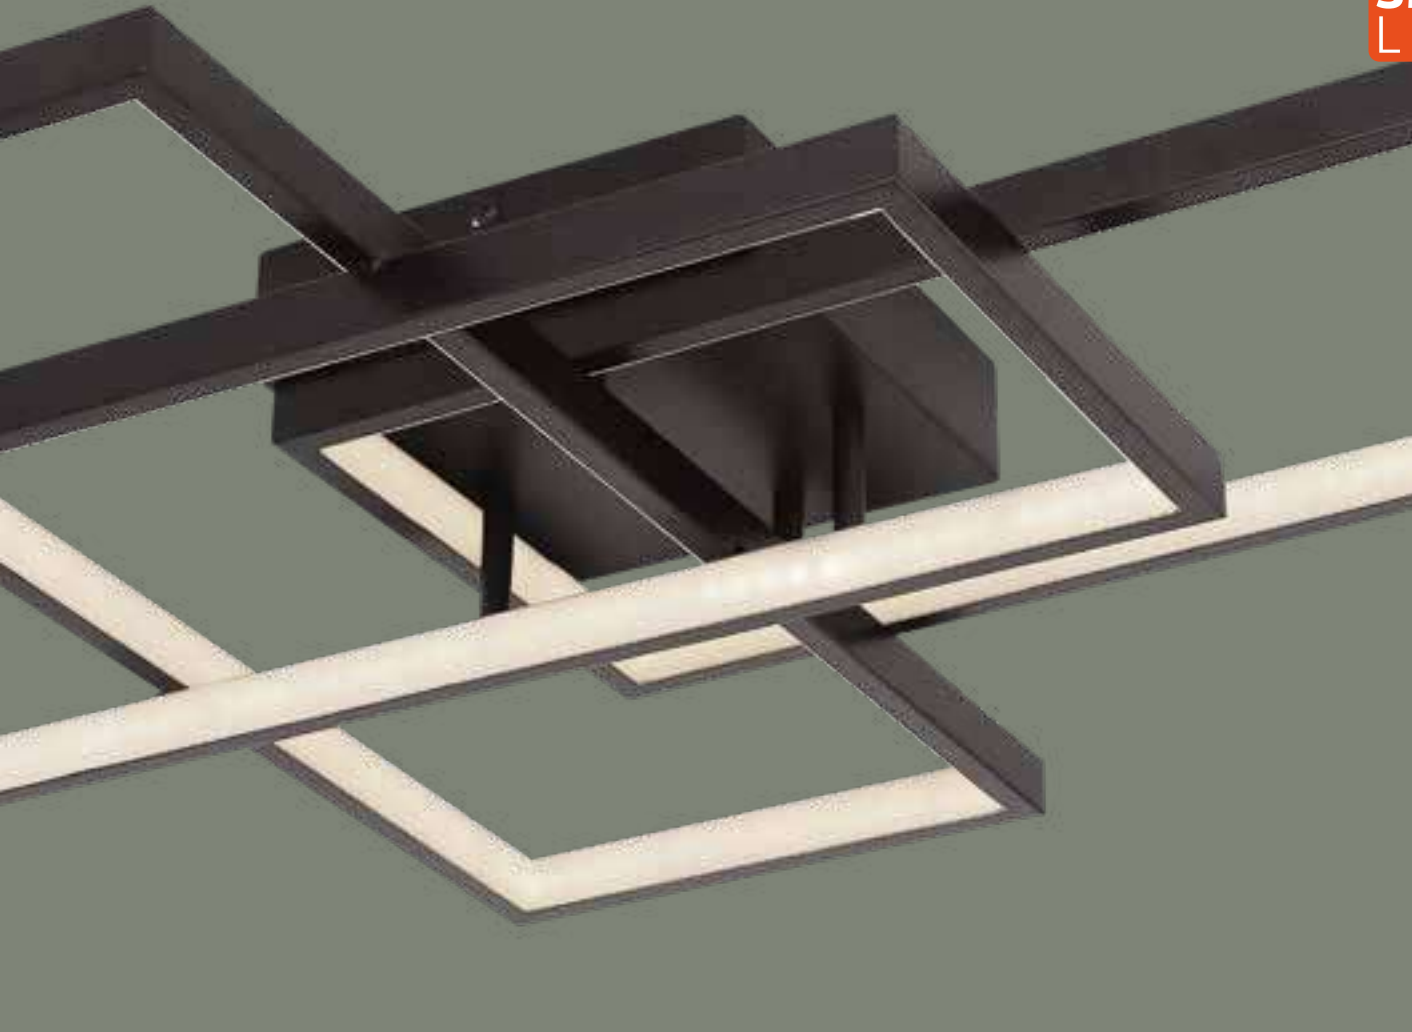

## APP control

Easy Smartphone  
and Voice Control

tuya<sup>®</sup>

compatible with  
**Alexa**

compatible with  
**Google Assistant**

incl.  Kelvin range 3000-6000K  
dimmable  
night light  
memory function