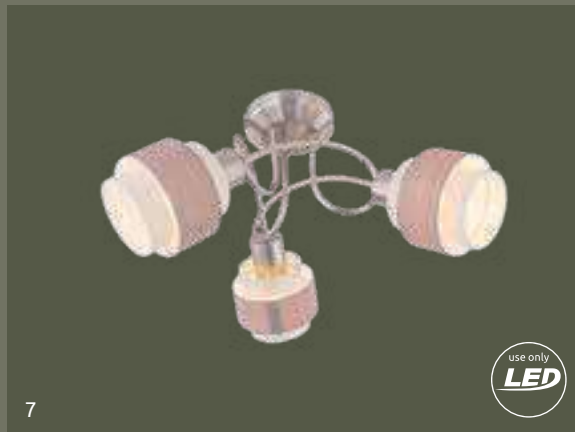

- use only LED

7