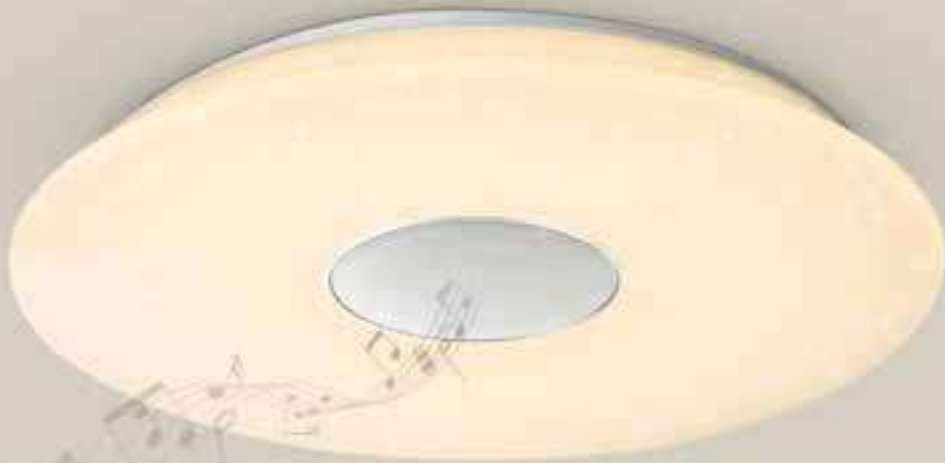

Nicole

41329N	incl. LED 50W	A	200-3600lm	150-2600lm	3000-6000K 3000|4500|6000K	VPE: 5	Ø53cm ▾8,5cm	metal white, chrome, plastic opal, sparkle decor
	incl. RGB LED 7,5W speaker: 5W