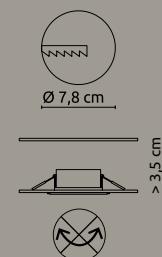

Alid

12370N-3
3 set
incl. 3x LED 3W
A
3x 260lm
3x 150lm
3000K
VPE: 10
Ø8,5cm ∇2,5cm
aluminium die-cast, nickel matt, plastic
not dimmable