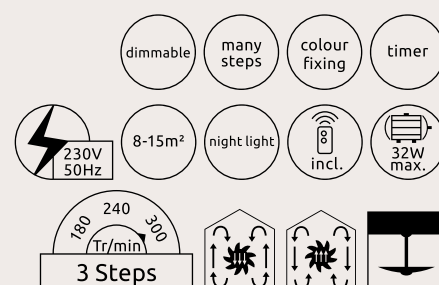

## Simona

1	03613	incl. LED 50W	A+	500-5000lm	325-3250lm	3000-6000K	VPE: 1	Ø64cm ▾58cm	blades: ABS silver metallic	body: nickel matt, acrylic opal, ABS silver metallic
2	03614	incl. LED 50W	A+	500-5000lm	325-3250lm	3000-6000K	VPE: 1	Ø64cm ▾58cm	blades: ABS coffee dark	body: metal coffee dark, acrylic opal, plastic crystals