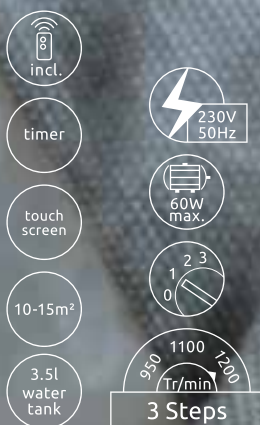

Air Cooler

0456 | VPE: 1 | ↔ 23cm x 25cm ↓ 57cm | body: plastic