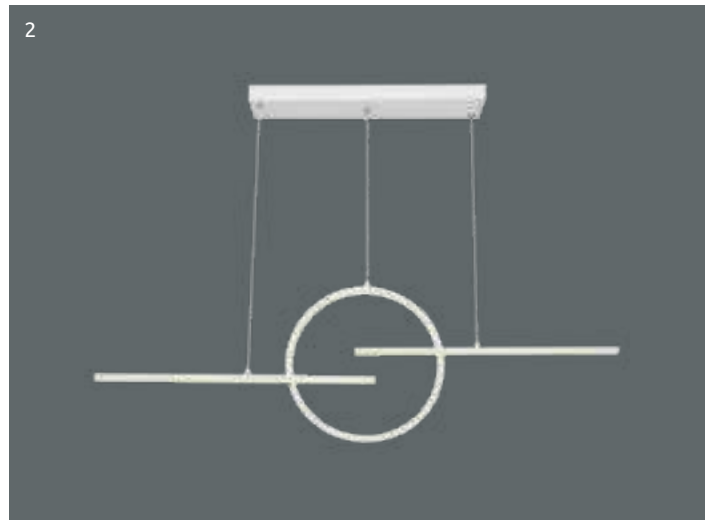

Barral

1	67121-50G	incl. LED 50W	A	300-4000lm	100-1300lm	3000-6000K 3000|4000|6000K	VPE: 4	↔ 124cm x 10,5cm ↕ 150cm	metal graphite, aluminium graphite, plastic
2	67121-50W	incl. LED 50W	A	400-5000lm	200-2300lm	3000-6000K 3000|4000|6000K	VPE: 4	↔ 124cm x 10,5cm ↕ 150cm	metal white, aluminium white, plastic