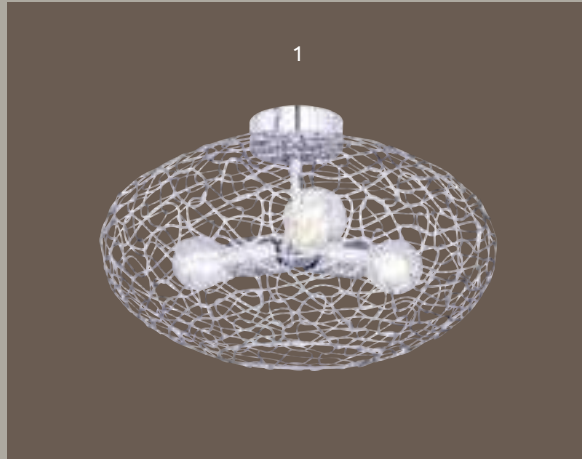

Arya

1	15269-3D	excl. 3x E27 60W	VPE: 1	Ø40cm ▾25cm
2	15269T	excl. 1x E27 60W	VPE: 1	Ø18cm ▾28,5cm
3	15269H2	excl. 3x E27 60W	VPE: 1	Ø80cm ▾120cm
4	15269H1	excl. 1x E27 60W	VPE: 1	Ø60cm ▾120cm
5	15269H	excl. 1x E27 60W	VPE: 1	Ø40cm ▾120cm

chrome, aluminium