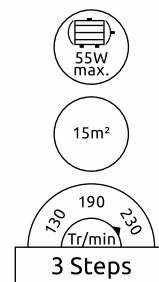

## Ramona

1	03610	incl. LED 18W	A	1800lm	990lm	4000K	VPE: 1	Ø107cm	↕45cm	blades: ABS coffee dark	body: metal coffee dark, acrylic coffee dark, acrylic opal
2	03600	incl. LED 18W	A	1800lm	990lm	4000K	VPE: 1	Ø115cm	↕45cm	blades: ABS white	body: metal white, acrylic opal