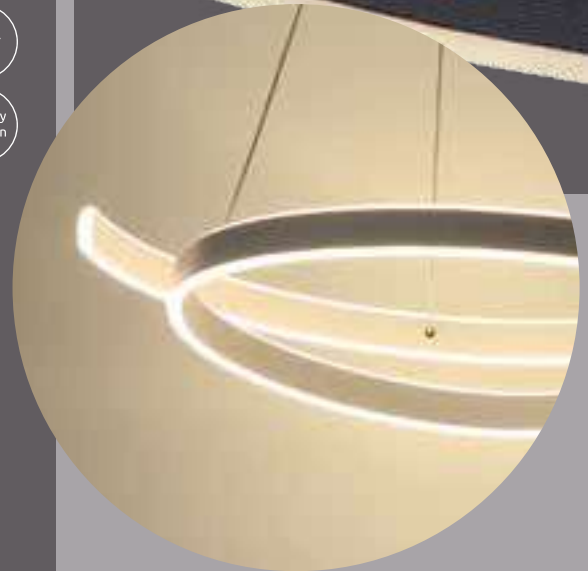

Victoria

1	67202-80HB	incl. LED 80W	A	500-8000lm	400-2100lm	3000-6000K 3000|4000|6000K	VPE: 4	↔ 66cm x 62cm ▾ 120cm	metal black matt, aluminium black, artificial leather black, plastic opal
2	67202-80HW	incl. LED 80W	A	500-8000lm	400-2100lm	3000-6000K 3000|4000|6000K	VPE: 4	↔ 66cm x 62cm ▾ 120cm	metal white, aluminium white, artificial leather white, plastic opal
3	67202-16B	incl. LED 16W	A	1600lm	690lm	4000K	VPE: 8	↕ 40cm ↔ 4,8cm ▸ 6cm	metal black matt, aluminium black, artificial leather black, plastic opal
4	67202-16G	incl. LED 16W	A	1600lm	690lm	4000K	VPE: 8	↕ 40cm ↔ 4,8cm ▸ 6cm	metal grey, aluminium grey, artificial leather grey, plastic opal
5	67202-16W	incl. LED 16W	A	1600lm	690lm	4000K	VPE: 8	↕ 40cm ↔ 4,8cm ▸ 6cm	metal white, aluminium white, artificial leather white, plastic opal
6	67202-40B	incl. LED 40W	A	4000lm	1070lm	4000K	VPE: 4	↔ 40cm ↕ 43cm ▸ 8,5cm	metal black matt, aluminium black, artificial leather black, plastic opal
7	67202-40W	incl. LED 40W	A	4000lm	1070lm	4000K	VPE: 4	↔ 40cm ↕ 43cm ▸ 8,5cm	metal white, aluminium white, artificial leather white, plastic opal