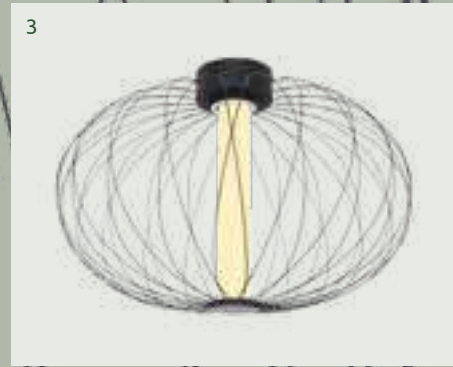

Moruri

1	15608H	incl. LED 30W	A+	1986lm	1481lm	3000K	VPE: 1	Ø50cm	↕120cm
2	15608H1	incl. LED 21W	A+	1581lm	1281lm	3000K	VPE: 1	Ø74cm	↕120cm
3	15608D	incl. LED 16W	A+	1429lm	1088lm	3000K	VPE: 1	Ø52cm	↕36,5cm
4	15608S	incl. LED 15W	A+	1441lm	955lm	3000K	VPE: 1	Ø52cm	↕160cm
5	15608T	incl. LED 15W	A+	1436lm	1005lm	3000K	VPE: 1	Ø33cm	↕34cm

metal black, acrylic opal