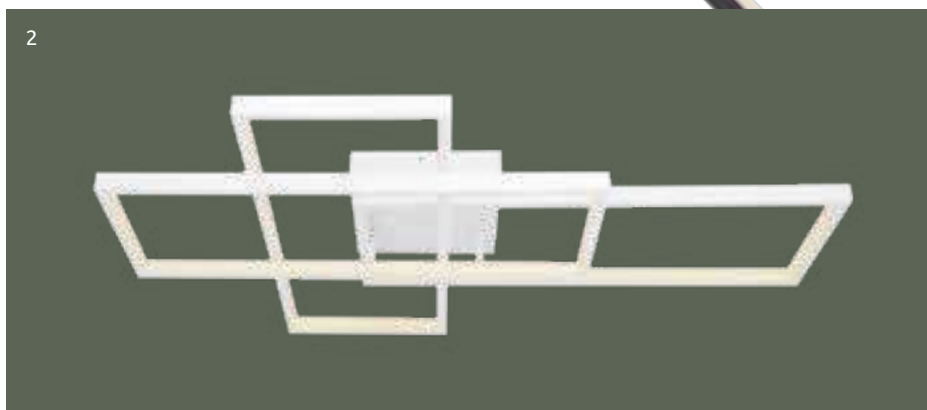

incl. Kelvin range 3000-6000K
dimmable
night light
memory function

APP control
Easy Smartphone and Voice Control

Gabriel

1	67227-40BSH	incl. LED 40W	A	200-4000lm	150-1200lm	3000-6000K	VPE: 4	↔ 75cm x 50cm	↕ 10cm	metal black, aluminium black, plastic opal
2	67227-40WSH	incl. LED 40W	A	350-4000lm	200-2000lm	3000-6000K	VPE: 4	↔ 75cm x 50cm	↕ 10cm	metal white, aluminium white, plastic opal