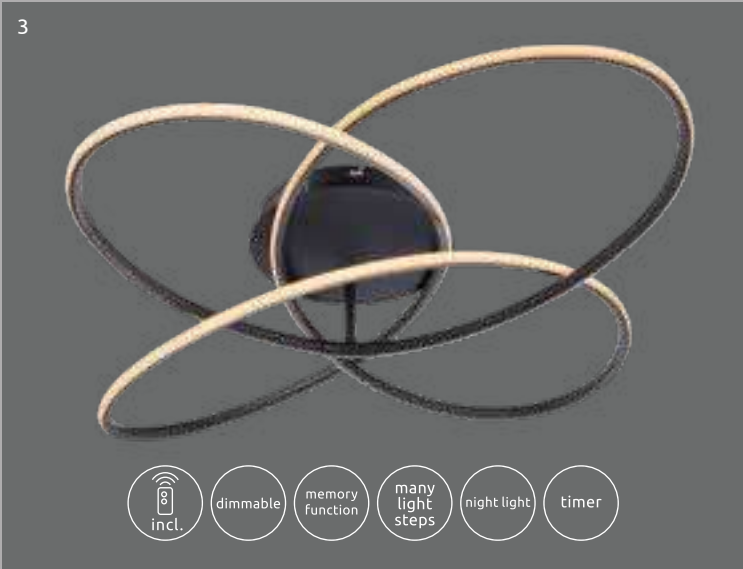

Panda

1	67201S-30	incl. LED 30W	A	2450lm	1370lm	3000K	VPE: 2	Ø60cm	↓12,7cm	metal black matt, aluminium black matt, plastic opal
2	67201W-30	incl. LED 30W	A	2450lm	1370lm	3000K	VPE: 2	Ø60cm	↓12,7cm	metal white matt, aluminium white matt, plastic opal
3	67201S-60	incl. LED 60W	A	580-5760lm	400-3330lm	3000-6000K	VPE: 2	Ø80cm	↓13,5cm	metal black matt, aluminium black matt, plastic opal
4	67201W-60	incl. LED 60W	A	580-5760lm	400-3330lm	3000-6000K	VPE: 2	Ø80cm	↓13,5cm	metal white matt, aluminium white matt, plastic opal
5	67201SH-30	incl. LED 30W	A	2450lm	1370lm	3000K	VPE: 2	Ø60cm	↓120cm	metal black matt, aluminium black matt, plastic opal
6	67201WH-30	incl. LED 30W	A	2450lm	1370lm	3000K	VPE: 2	Ø60cm	↓120cm	metal white matt, aluminium white matt, plastic opal