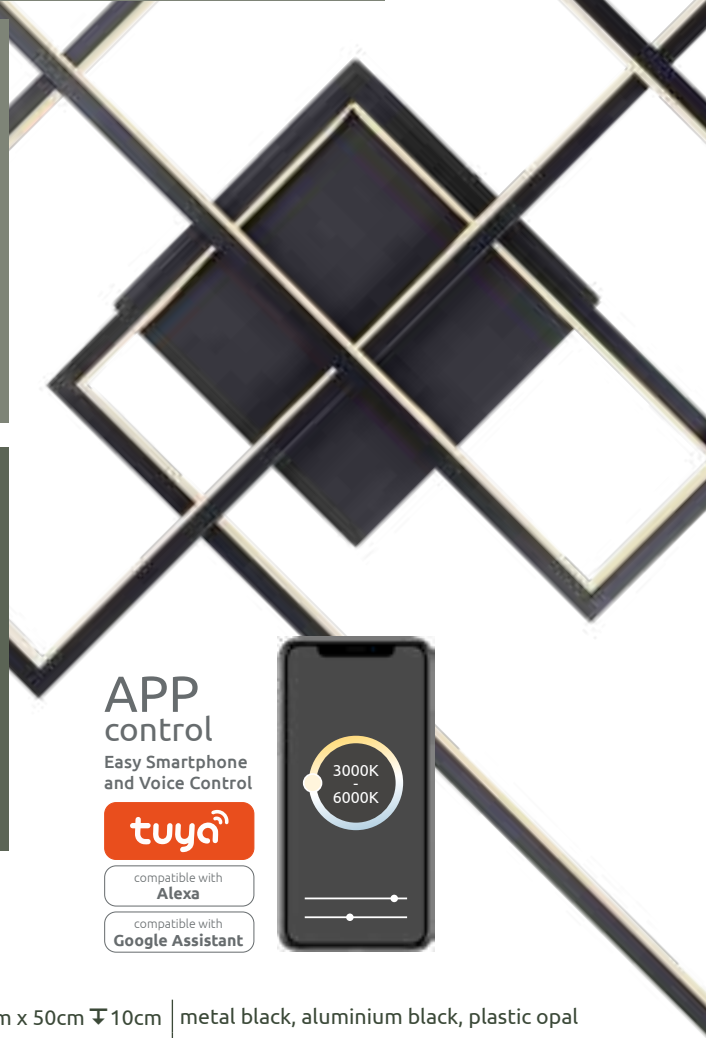

## APP control

Easy Smartphone  
and Voice Control

tuya<sup>®</sup>

compatible with  
**Alexa**

compatible with  
**Google Assistant**

incl.  Kelvin range 3000-6000K  
dimmable  
night light  
memory function