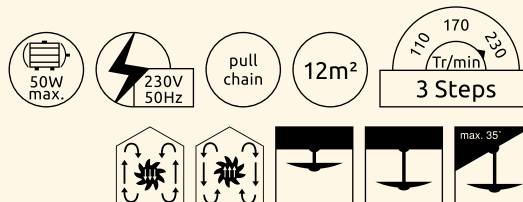

## Champion

0309 | excl. 1x E27 60W | VPE: 1 | Ø107cm ▾41,5cm | blades: MDF oak, MDF oak with cane | body: brass antique, glass opal