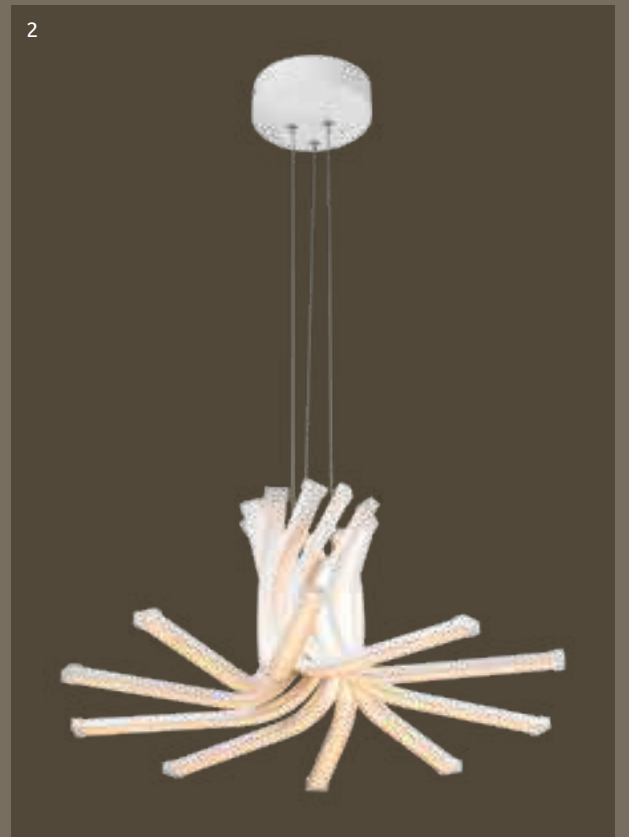

Lincoln

1	67123-32	incl. LED 32W	A	2560lm	1148lm	3000K	VPE: 2	Ø49cm	↕21cm
2	67123-40H	incl. LED 40W	A	3200lm	1430lm	3000K	VPE: 2	Ø49cm	↕123cm

metal white, acrylic opal