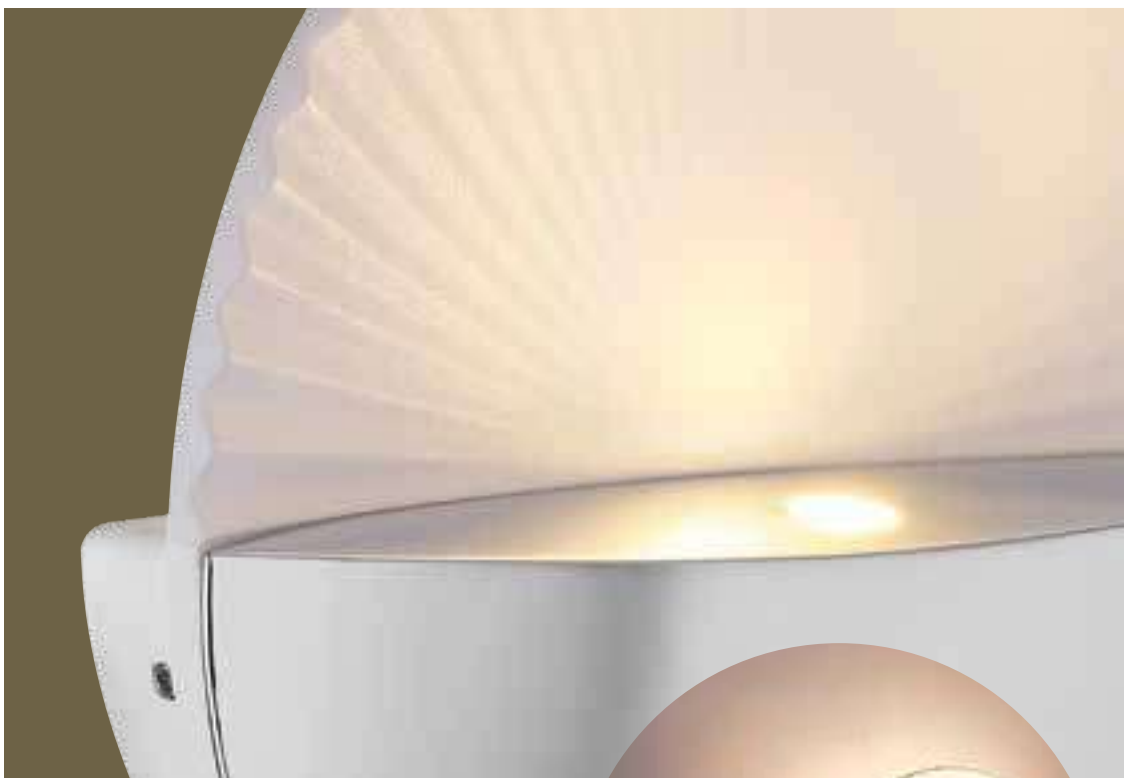

# Lema

1	<b>78400C</b>	incl. LED 6W	A	600lm	230lm	3000K	VPE: 8	↔21cm ↓15cm ↳6,5cm	metal white, chrome	
2	<b>78400G</b>	incl. LED 6W	A	600lm	230lm	3000K	VPE: 8	↔21cm ↓15cm ↳6,5cm	metal black, gold leaf	
3	<b>78400W</b>	incl. LED 6W	A	600lm	230lm	3000K	VPE: 8	↔21cm ↓15cm ↳6,5cm	metal white	
4	<b>78401G</b>	incl. LED 6W	A	600lm	94lm	3000K	VPE: 10	∅16cm ↳5cm	metal black, gold	
5	<b>78401C</b>	incl. LED 6W	A	600lm	118lm	3000K	VPE: 10	∅16cm ↳5cm	metal white, chrome	