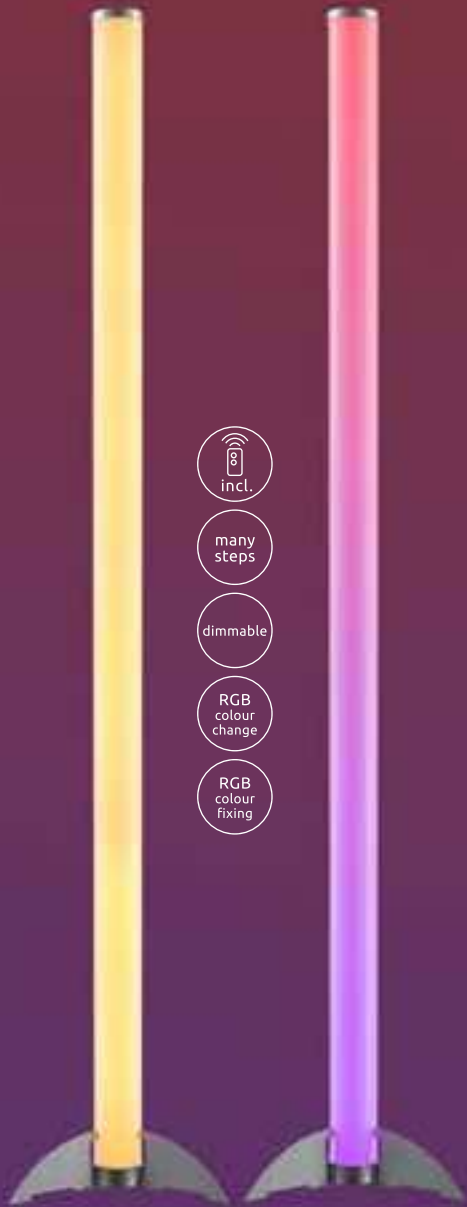

Rocky

- incl.
- many steps
- dimmable
- RGB colour change
- RGB colour fixing

1