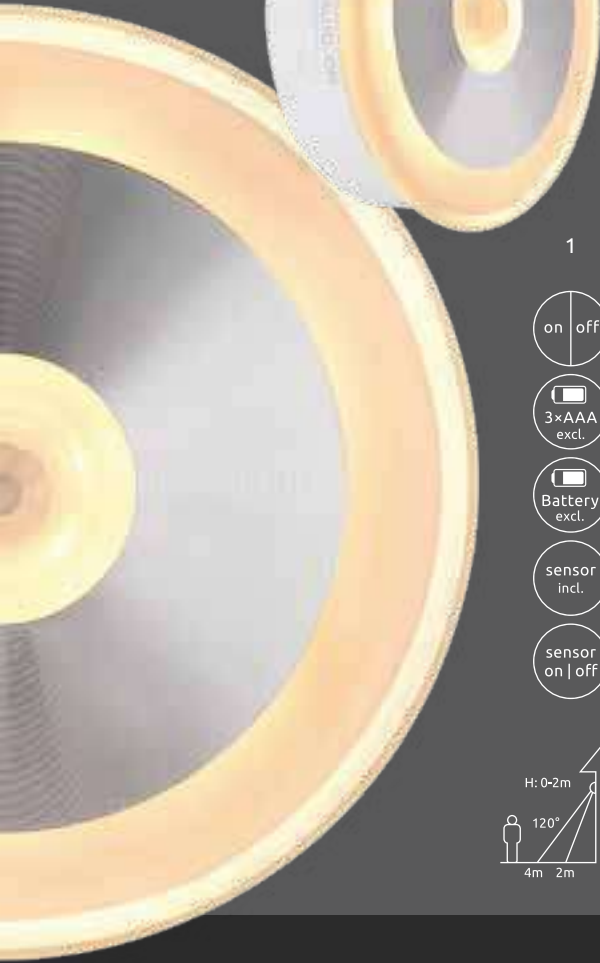

Konrad

1

- on | off
- 3x AAA excl.
- Battery excl.
- sensor incl.
- sensor on | off