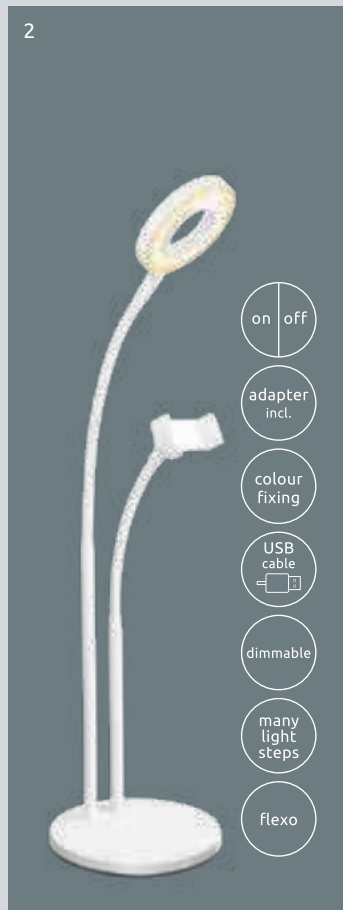

Narcao

1	58399	incl. LED 15W	A+	135-1000lm	90-850lm	3000|4000|5500K	VPE: 4	↔ max. 58cm x 16,7cm	↓ max. 81cm	plastic white, aluminium silver, acrylic, opal
2	58359	incl. LED 3W	A	20-200lm	10-120lm	3000|4500|6000K	VPE: 8	↔ max. 33,5cm	↓ max. 60,5cm	metal white, plastic acrylic
3	58272	incl. LED 10W	A	50-750lm	50-600lm	3300|4500|6500K	VPE: 6	↔ max. 72cm x 18cm	↓ max. 96cm	aluminium, plastic