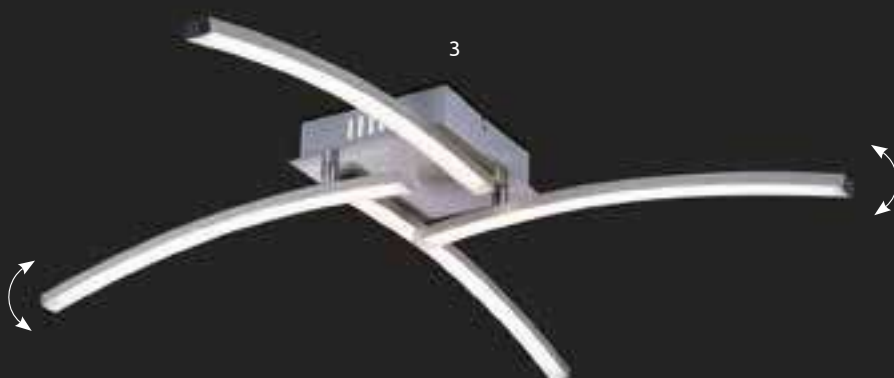

## Wave

67823-30H | incl. LED 30W | A | 2550lm | 2100lm | 3000K | VPE: 1 | Ø50cm ▾120cm | nickel matt, plastic

3000K

4000K

6000K