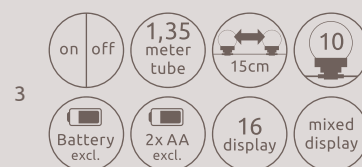

Venuto

1	29955-20	incl. 20x yellow LED 0,03W	VPE: 9	ball: Ø6cm total: ↔ 315cm	cotton, metal, plastic
2	29957-20	incl. 20x yellow LED 0,03W	VPE: 9	ball: Ø4cm total: ↔ 220cm	plastic, metal silver
3	29958-10	incl. 10x yellow LED 0,03W	VPE: 16	ball: Ø6cm total: ↔ 165cm display: ↔ 27,5cm x 27,5cm ↓ 65,5cm	cotton, metal, plastic