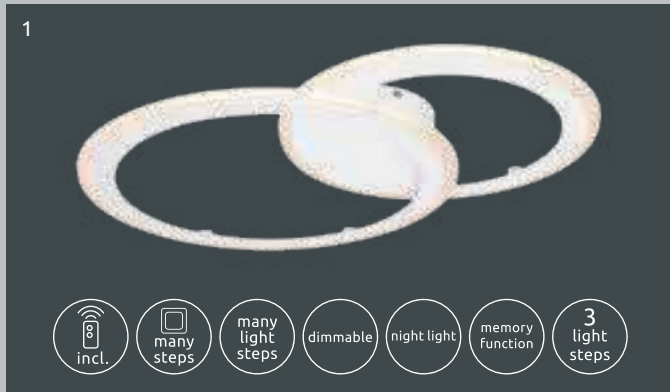

Fenna

1	67120-40	incl. LED 40W	A+	500-4000lm	350-3200lm	3000-6000K 3000|4500|6000K	VPE: 4 ↔ 64,6cm x 46,8cm ↓ 6cm
2	67120-60H	incl. LED 60W	A+	500-6000lm	400-3800lm	3000-6000K 3000|4500|6000K	VPE: 4 Ø58,7cm ↓ 120cm
3	67120-40D	incl. LED 40W	A+	4000lm	3200lm	4000K	VPE: 4 Ø46,8cm ↓ 6,7cm

metal white, acrylic opal, white