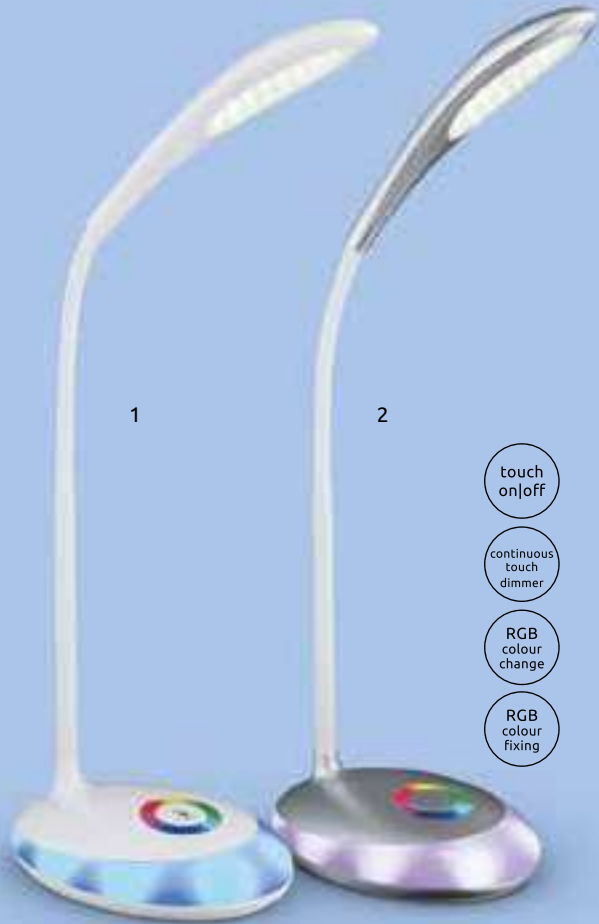

Minea

1

2

- touch on|off
- continuous touch dimmer
- RGB colour change
- RGB colour fixing

- touch on|off
- continuous touch dimmer
- AKKU incl.
- ~4-6 hours
- flexo
- adapter incl.
- USB charger