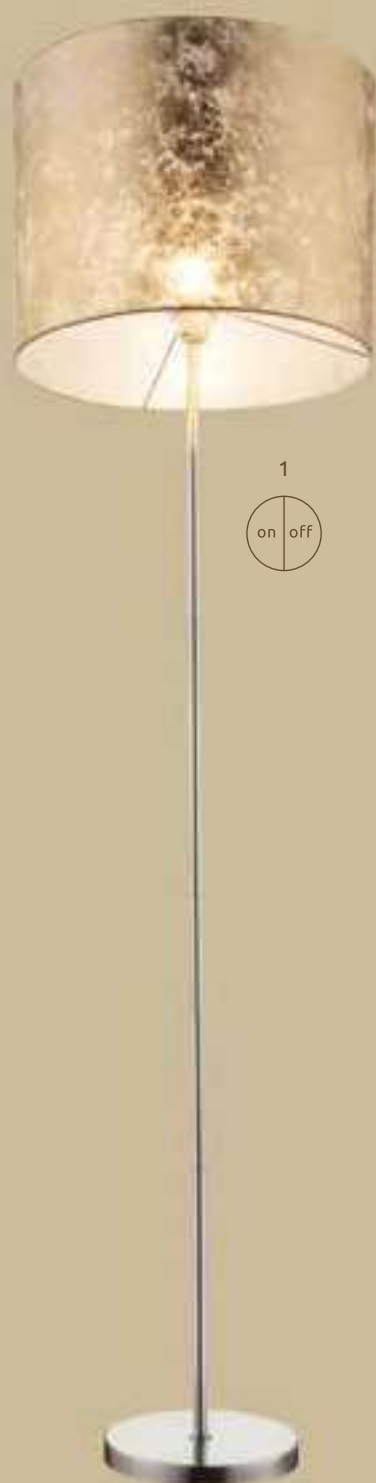

Amy

1	15187S	excl. 1x E27 60W						VPE: 1	Ø40cm ↓160cm	nickel matt, textile gold leaf, plastic
2	15187D2	incl. LED 24W	A	2200lm	1120lm	3000K		VPE: 4	Ø40cm ↕10,5cm	metal white, textile gold leaf, plastic, acrylic
3	15187T1	excl. 1x E27 60W						VPE: 4	Ø26cm ↓50cm	nickel matt, textile gold leaf, plastic
4	15187T	excl. 1x E14 40W						VPE: 5	Ø15cm ↓35cm	nickel matt, textile gold leaf, plastic
5	15187W	excl. 1x E14 40W						VPE: 5	↔15cm ↓26cm ↗19cm	nickel matt, textile gold leaf, plastic