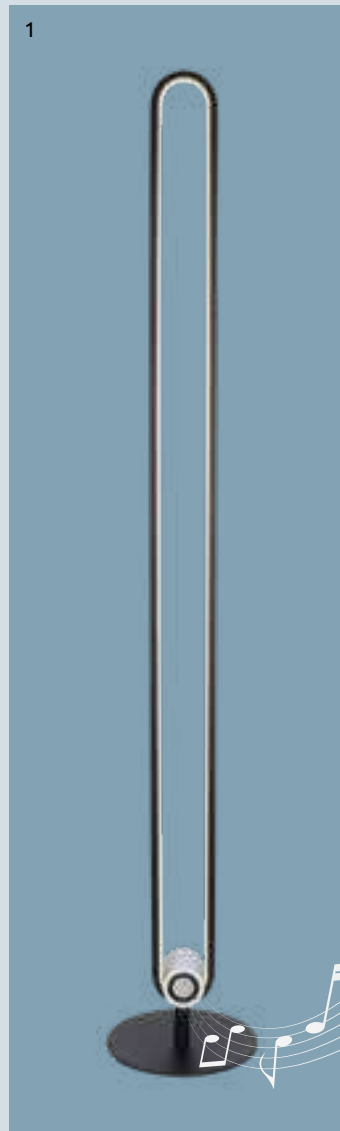

Toppole

1	58007SL	incl. LED 20W speaker: 5W	A	1700lm	930lm	3000K	VPE: 4	Ø20cm ↓125cm
2	58007TL	incl. LED 12W speaker: 5W	A	1020lm	550lm	3000K	VPE: 4	Ø15cm ↓50cm

metal black, aluminium black matt, plastic opal, nickel matt